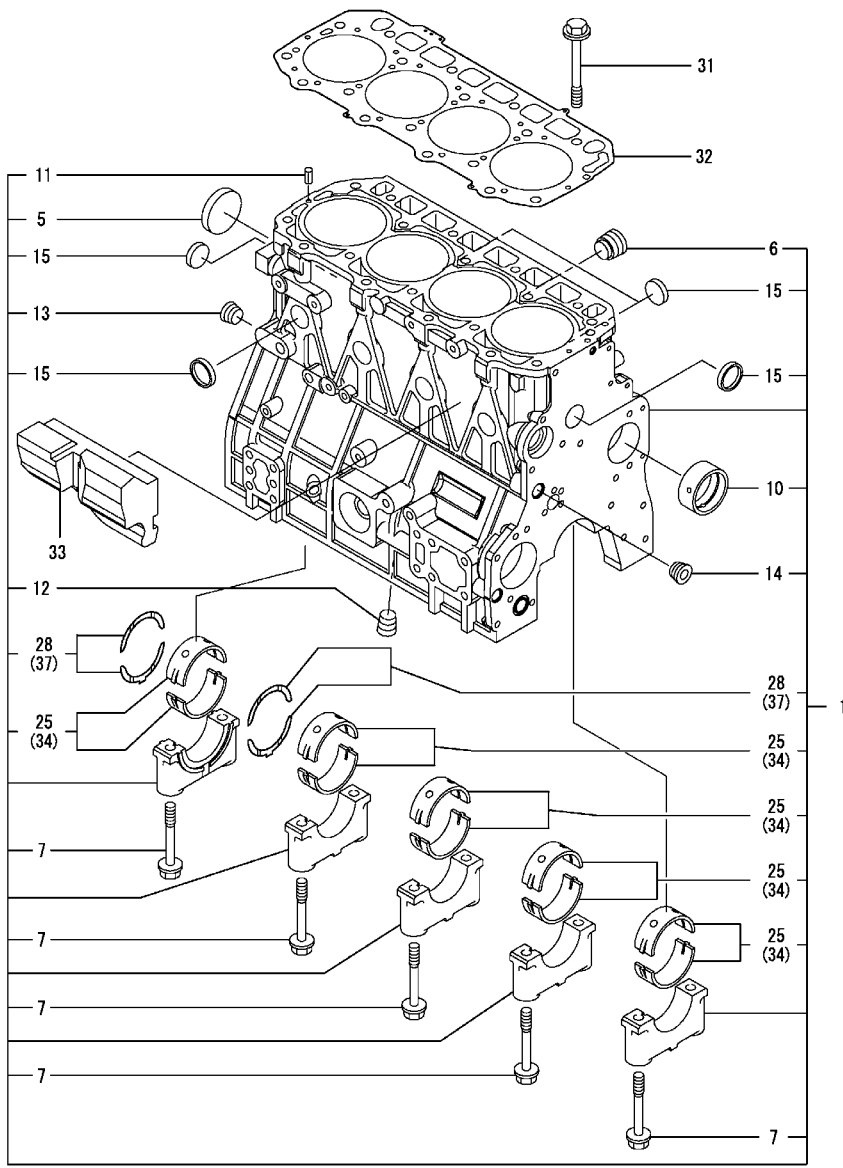

# **CONTENTS**

**Fig.No. GROUP NAME**

## **ENGINE SECTION**

- 1. CYLINDER BLOCK**
- 2. GEAR HOUSING 4TNV98T-NSA,NSA2**
- 3. GEAR HOUSING 4TNV98T-GGE**
- 4. FLYWHEEL HOUSING & OIL SUMP 4TNV98T-NSA,NSA2**
- 5. FLYWHEEL HOUSING & OIL SUMP 4TNV98T- GGE**
- 6. CYLINDER HEAD & BONNET**
- 7. SUCTION MANIFOLD**
- 8. EXHAUST MANIFOLD**
- 9. CAMSHAFT & DRIVING GEAR**
- 10. TURBINE**
- 11. CRANKSAHFT & PISTON**
- 12. LUB.OIL SYSTEM**
- 13. LUB OIL LINE**
- 14. COOLING WATER SYSTEM**
- 15. FUEL INJECTION PUMP**
- 16. FUEL INJECTION VALVE**
- 17. FUEL LINE**
- 18. STARTING MOTOR**
- 19. GENERATOR**
- 20. GASKET SET**
- 21. FUEL INJECTION PUMP (INNER PARTS) 4TNV98T-NSA,NSA2**
- 22. GOVERNOR (INNER PARTS) 4TNV98T-NSA,NSA2**
- 23. FUEL INJECTION PUMP (INNER PARTS) 4TNV98T-GGE**
- 24. GOVERNOR (INNER PARTS) 4TNV98T-GGE**

(A)=4TNV98T-NSA (D)=  
 (B)=4TNV98T-NSA2 (E)=  
 (C)=4TNV98T-GGE (F)=

Fig.1. CYLINDER BLOCK

REF.	LEV.	PARTS NO.	DESCRIPTION	QTY						I	R	
				(A)	(B)	(C)	(D)	(E)	(F)			
1	1	729908-01560	BLOCK ASSY, CYLINDER	1	1	1						
5	2	129900-01250	PLUG 55	1	1	1						
6	2	171051-01921	PLUG	1	1	1						
7	2	129900-02020	BOLT, METAL CAP	10	10	10						
10	2	129900-02410	BUSH, CAMSHAFT	1	1	1						
11	2	22351-060012	SPRING PIN 6X12	2	2	2						
12	2	23876-030000	PLUG PT3/8,SCREW	1	1	1						
13	2	23876-030000	PLUG PT3/8,SCREW	1	1	1						
14	2	23876-030000	PLUG PT3/8,SCREW	1	1	1						
15	2	27241-300000	PLUG, 30	8	8	8						
25	2	729900-02800	MAIN BEARING SET	5	5	5						3
28	2	129900-02930	BEARING ASSY, THRUST	2	2	2						
31	1	129900-01200	BOLT, HEAD	18	18	18						
32	1	129907-01331	GASKET,CYLINDER HEAD	1	1	1						
33	1	129907-01190	SPACER	1	1	1						
34	1	129900-02340	MAIN BEARING US=0.25	5	5	5						1
37	1	129900-02940	BEARING,THRUST .25OS	2	2	2						2

Remarks  
 (1) UNDER-SIZED(U.S=0.25)PART.  
 (2) OVER-SIZED(O.S=0.25)PART.  
 (3) REPAIR PART.