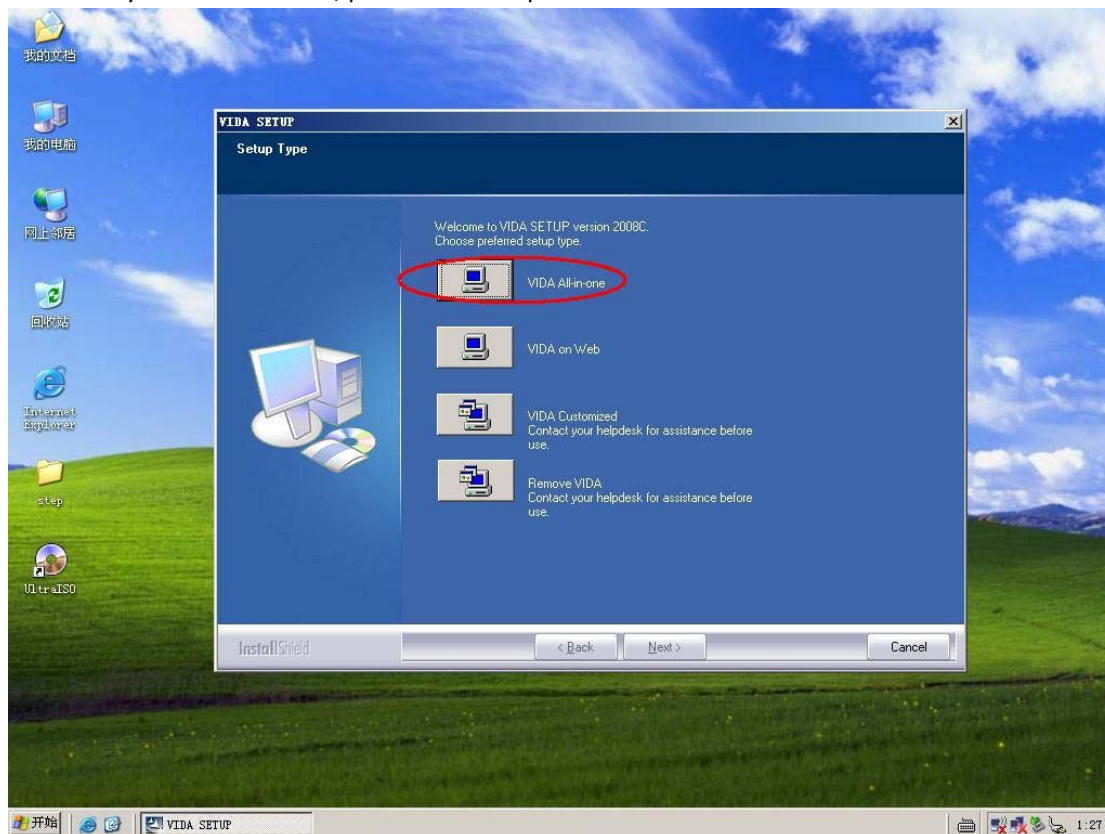

1. 插入光盘，自动弹出安装画面，点击【VIDA ALL-in-one】开始安装；  
如果没有自动弹出，则参考第 2 步操作 Insert the Volvo vida dice disk, automatically show the install screen. please click 【viad all-in-on】 start install. If this screen have not show up when you insert the disk, please do as step two show.

2. 在图示目录下找到安装文件【setup.exe】，双击打开，则出现第 1 步的安装画面  
Find install file[setup.exe] under the file as the pic show, double click to open it, then you will see the install screen as the step 1 show.