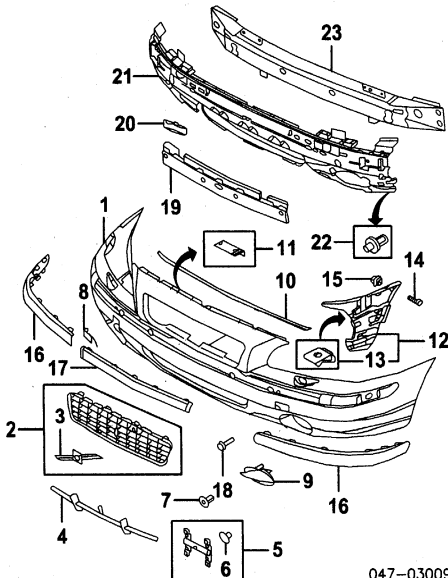

FRONT BUMPER

Use Procedure Explanations 1 and 28 with the following text.

**BASE, T5 MODEL
2001-04**

Refinish Front Cover.....	2.8
Refinish Tow Hook Cover.....	.3
Refinish Fog Lamp Opening Cover.....	R/L .3
R&I Front Cover Assy.....	1.2
O/H Front Cover Assy (Includes R&I).....	#2.2
#Includes R&I/R&R Grille Assy	
Add to R&R or O/H Front Cover Assy	
w/ H/Lamp Wiper.....	.4
w/Fog Lamps.....	.4

NOTE: All Parts in this section are included in overhaul unless noted otherwise.

047-03009

1 Cover, Front			
w/ H/Lamp Wiper			
Ash Gold (Code 446)	39963925-1	#2.2	733.00
Black Sapphire (Code 452)	02-04 39971595-2	#2.2	733.00
Black Stone (Code 019)	39963907-9	#2.2	733.00
Bright Blue (Code 450)	39964525-8	#2.2	733.00
Classic Red (Code 601)	01-02 39963911-1	#2.2	733.00

Dark Gray (Code 427)	02 39963919-4	#2.2	733.00
Dawn Blue (Code 459)	39981981-2	#2.2	0.00
Deep Blue (Code 613)	39981977-0	#2.2	0.00
Gold Yellow (Code 451)	01-02 39964527-4	#2.2	733.00
Ice White (Code 614)	04 39981979-6	#2.2	733.00
Midnight Blue (Code 604)	39963913-7	#2.2	733.00
Mistral Green (Code 449)	39963929-3	#2.2	733.00
Nautic Blue (Code 417)	03-04 39963915-2	#2.2	733.00
Passion Red (Code 612)	04 39976604-7	#2.2	733.00
Polaric (Code 444)	39963921-0	#2.2	733.00
Polar White (Code 189)	01-03 39963909-5	#2.2	631.50
Ruby Red (Code 454)	03-04 39976635-7	#2.2	733.00
Scarab Green (Code 447)	01-02 39963927-7	#2.2	733.00
Silver (Code 426)	39963917-8	#2.2	733.00
Titanium Gray (Code 455)	03-04 39976640-1	#2.2	733.00
Venetian Red (Code 445)	01-02 39963923-6	#2.2	733.00
w/o H/Lamp Wiper			
Ash Gold (Code 446)	39963807-1	#2.2	733.00
Black Sapphire (Code 452)	02-04 39971592-9	#2.2	733.00
Black Stone (Code 019)	39961291-0	#2.2	733.00
Bright Blue (Code 450)	39964503-5	#2.2	733.00
Classic Red (Code 601)	01-02 39963803-0	#2.2	733.00
Dark Gray (Code 427)	02 39963805-5	#2.2	733.00
Dawn Blue (Code 459)	39981972-1	#2.2	711.12
Deep Blue (Code 613)	04 39981968-9	#2.2	0.00
Gold Yellow (Code 451)	01-02 39964505-0	#2.2	733.00
Ice White (Code 614)	04 39981970-5	#2.2	733.00
Midnight Blue (Code 604)	39961295-1	#2.2	711.12
Mistral Green (Code 449)	39963811-3	#2.2	733.00
Nautic Blue (Code 417)	03-04 39961297-7	#2.2	733.00
Passion Red (Code 612)	04 39976598-1	#2.2	711.12
Polaric (Code 444)	39961309-0	#2.2	711.12
Polar White (Code 189)	01-03 39961293-6	#2.2	733.00
Ruby Red (Code 454)	03-04 39976812-6	#2.2	733.00
Scarab Green (Code 447)	01-02 39963809-7	#2.2	733.00
Silver (Code 426)	39961303-3	#2.2	733.00
Titanium Gray (Code 455)	03-04 39976637-7	#2.2	733.00
Venetian Red (Code 445)	01-02 39961311-6	#2.2	733.00
#Includes R&I/R&R Grille Assy