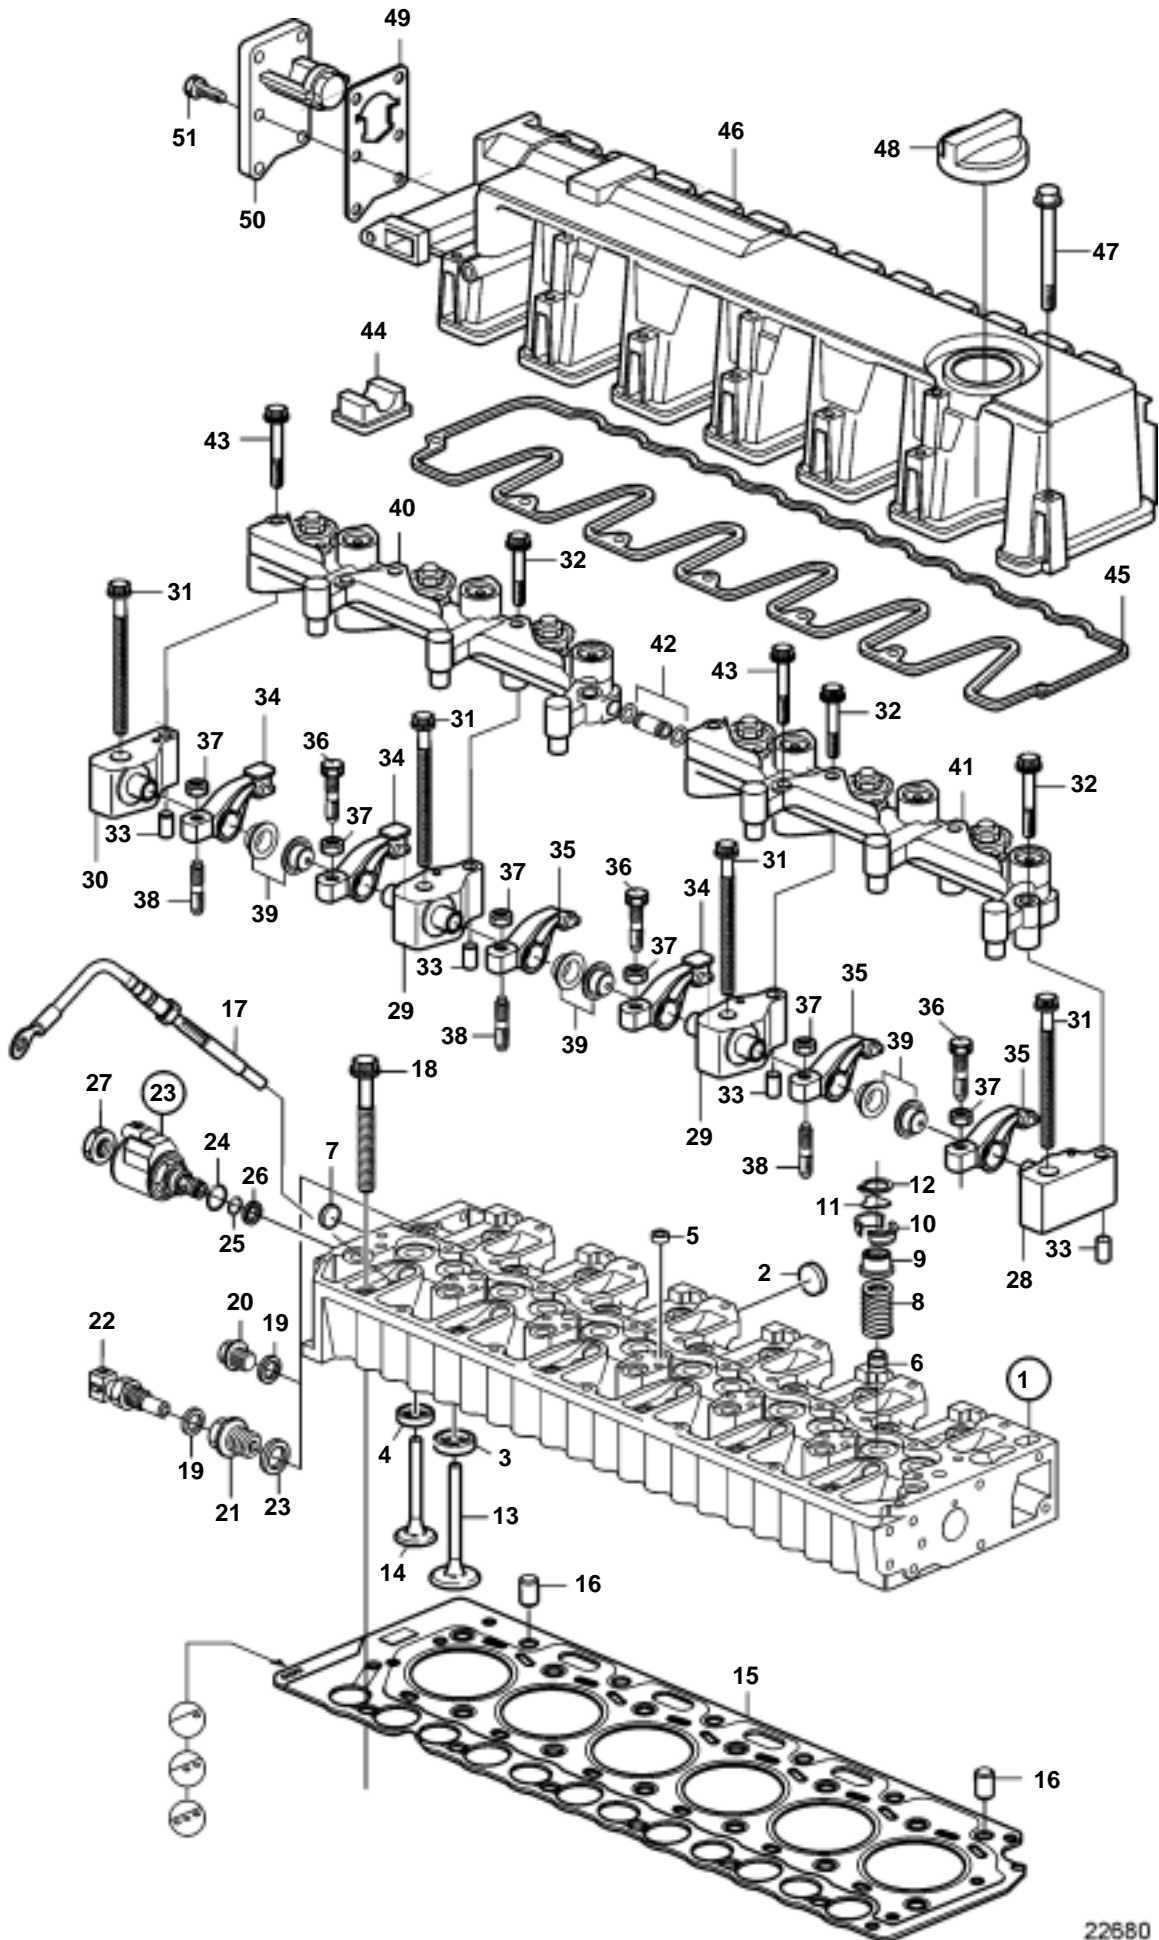

TAD660VE

22680

TAD660VE

REF	PART NO.	QTY	DESCRIPTION	NOTES
1	3803974	1	Cylinder head, exch	
2	20412745	5	· Plug	
3	20849976	6	· Valve seat, intake	
4	20849979	6	· Valve seat, exhaust	
5	20412733	5	· Plug	
6	20459855	12	· Valve stem seal	
7	20792165	1	· Plug	
8	20459851	12	· Valve spring	
9	20840747	12	· Spring washer	
10	20459857	24	· Valve collet	
11	20840807	12	· Thrust washer	
12	20792103	12	· Lock ring	
13	20798699	6	· Inlet valve	
14	20798533	6	· Exhaust valve	
15	20798183	1	Gasket, Cylinder Head	TH=1,26mm
	20798186	1	Gasket, Cylinder Head	TH=1,36mm
	20798191	1	Gasket, Cylinder Head	TH=1,46mm
16	20459839	2	Bushing	
17	20783049	6	Glow plug	24V
18	20459838	19	Screw	
19	969011	2	Gasket	
20	20405716	1	Plug	
21	20450683	1	Adapter	
22	20450685	1	Temperature sensor	
23	20795296	1	Solenoid valve	
24	20805529	1	· O-ring	
25	20805531	1	· O-ring	
26	20805533	1	· Support ring	
27	20845198	1	· Nut	
28	20799047	1	Bearing bracket	
29	20799053	5	Bearing bracket	
30	20799056	1	Bearing bracket	
31	20459837	7	Screw	
32	20799084	5	Screw	
33	20790837	7	Locating pin	
34	20792878	6	Rocker arm	Rocker arm for hydraulic valve push. AGR- Module.
35	20792876	6	Rocker arm	
36	20816389	6	Adjuster screw	
37	11700373	12	Nut	
38	20792468	6	Adjuster screw	
39	20794115	12	Snap ring	
40	20799568	1	Agr-module, rear	
41	20799570	1	Agr-module, front	
42	20798864	1	Connector	
43	20799085	6	Screw	
44	20412590	1	Cover	
45	20841035	1	Gasket, valve cover	
46	20841027	1	Valve cover	
47	20412601	13	Screw	
48	20412589	1	Filler cap	
49	20840801	1	Gasket	
50	20840827	1	Oil distributor	
51	20792158	6	Screw	