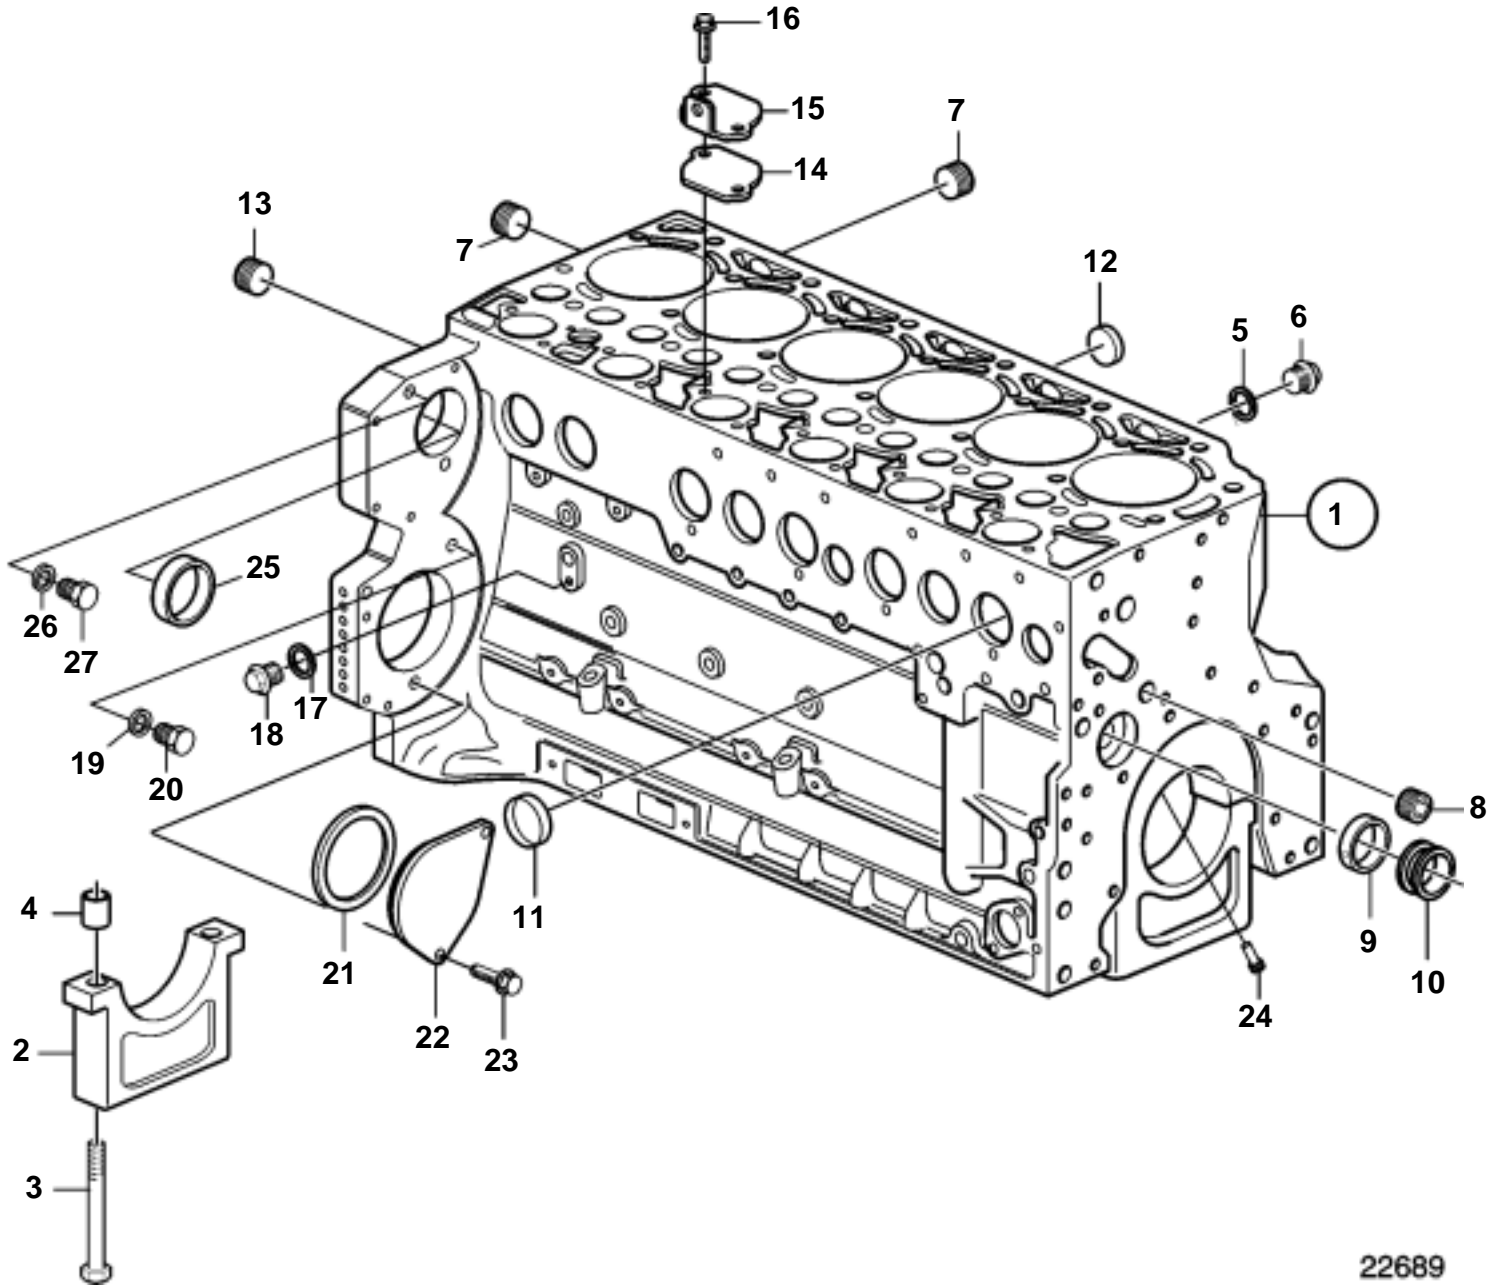

TAD650VE

22689

TAD650VE

REF	PART NO.	QTY	DESCRIPTION	NOTES
1	20852262	1	Cylinder block	Cylinder cast in engineblock, not replaceable.
2		7	· Main bearing cap	
3	20460006	14	· Screw	
4	20460001	14	· Bushing	
5	969011	2	· Gasket	
6	20405716	2	· Plug	
7	20508600	2	· Plug	
8	20405719	1	· Plug	
9	20459998	1	· Bushing	
10	20459999	6	· Bushing	
11	20405721	9	· Plug	
12	20412745	5	· Plug	
13	20785813	1	· Plug	
14	20799707	1	· Gasket	
15	20799704	1	· Cover	
16	20405792	2	· Screw	
17	969011	1	Gasket	
18	20405716	1	Plug	
19	947281	1	Gasket	
20	20441859	1	Plug	
21	20412359	1	O-ring	
22	24426064	1	Cover	
23	888289	2	Screw	
24	20405561	6	Oil jet	
25	20450778	1	Plug	
26	20459008	2	Gasket	
27	20441859	2	Plug