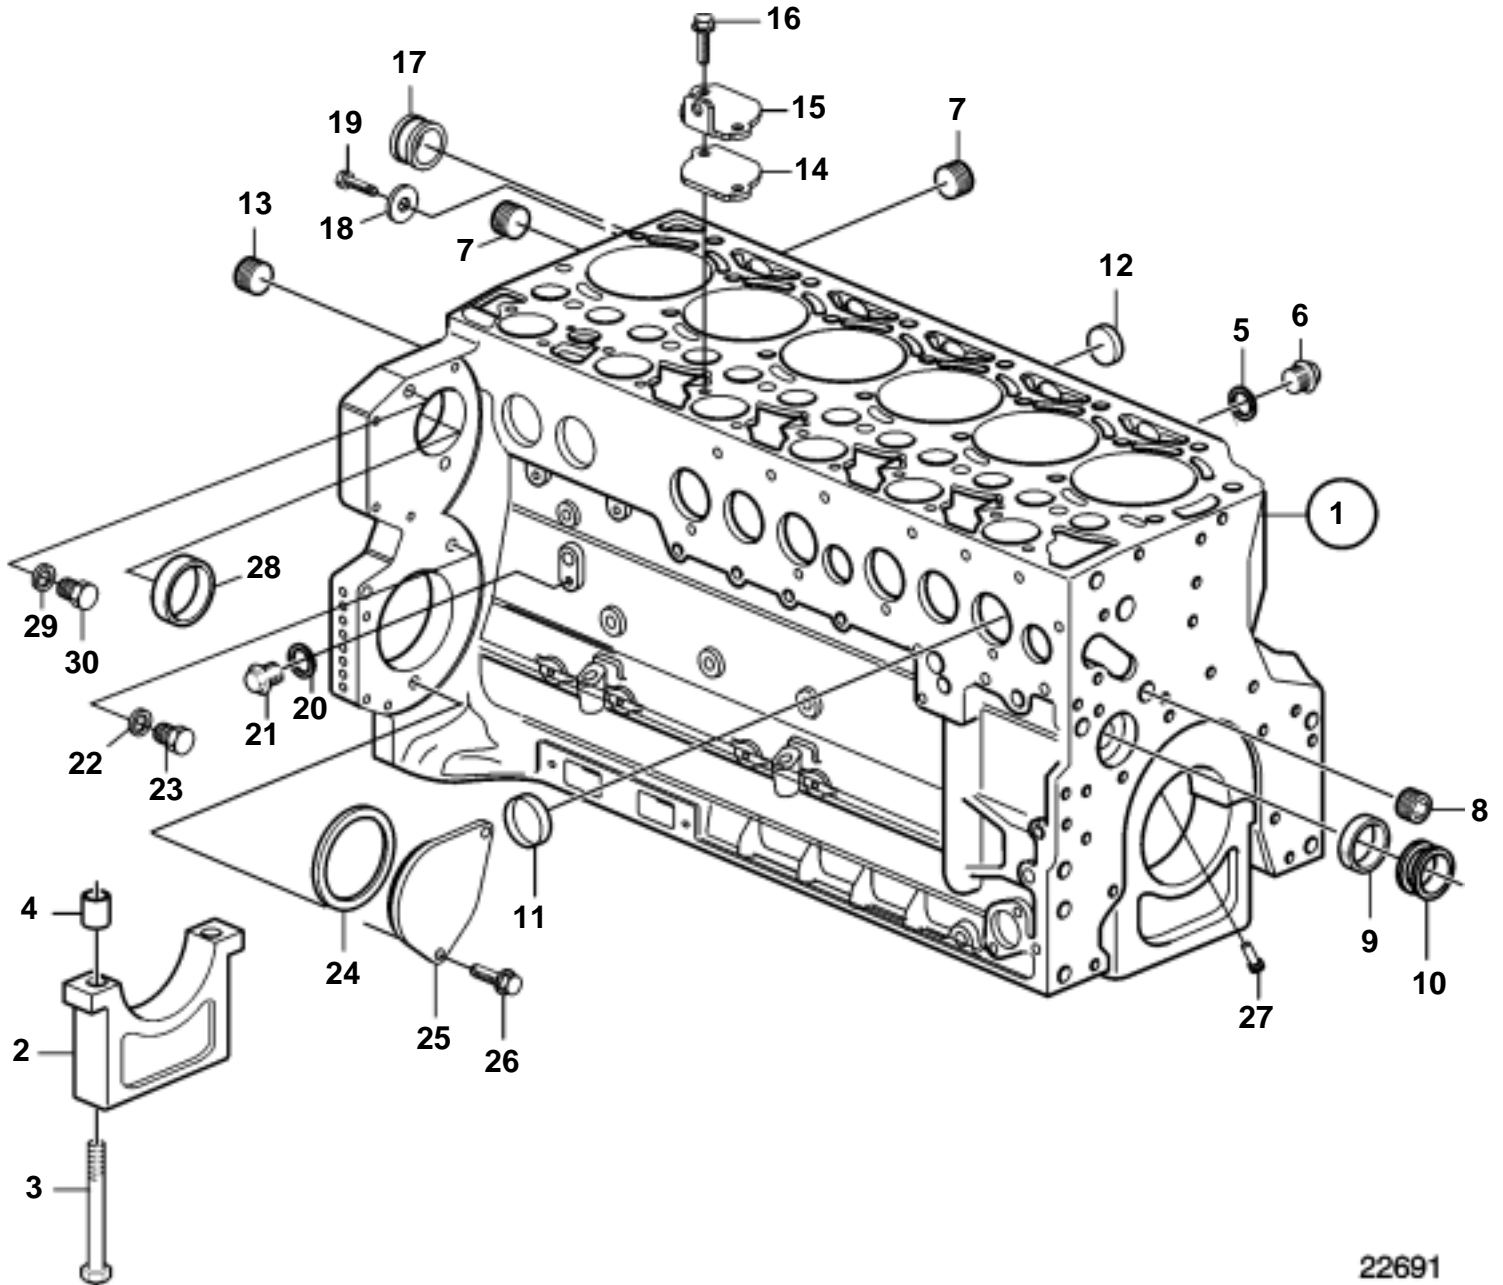

TAD660VE

22691

TAD660VE

REF	PART NO.	QTY	DESCRIPTION
1	20798161	1	Cylinder block
2		7	· Main bearing cap
3	20460006	14	· Screw
4	20460001	14	· Bushing
5	20459972	2	· Sealing ring
6	20405719	2	· Plug
7	20508600	2	· Plug
8	20459999	1	· Bushing
9	20459998	1	· Bushing
10	20405721	6	· Plug
11	20412745	9	· Plug
12	20405716	5	· Plug
13	20785813	1	· Plug
14	20799707	4	Gasket
15	20799704	4	Cover
16	20405792	8	Screw
17	20794126	1	Bushing
18	20460087	1	Washer
19	20460101	1	Screw
20	969011	1	Gasket
21	20405716	1	Plug
22	20459008	1	Gasket
23	20441859	1	Plug
24	20412359	1	O-ring
25	24426064	1	Cover
26	888289	2	Screw
27	20405561	1	Oil jet
28	20450778	1	Plug
29	20459008	2	Gasket
30	20441859	2	Plug