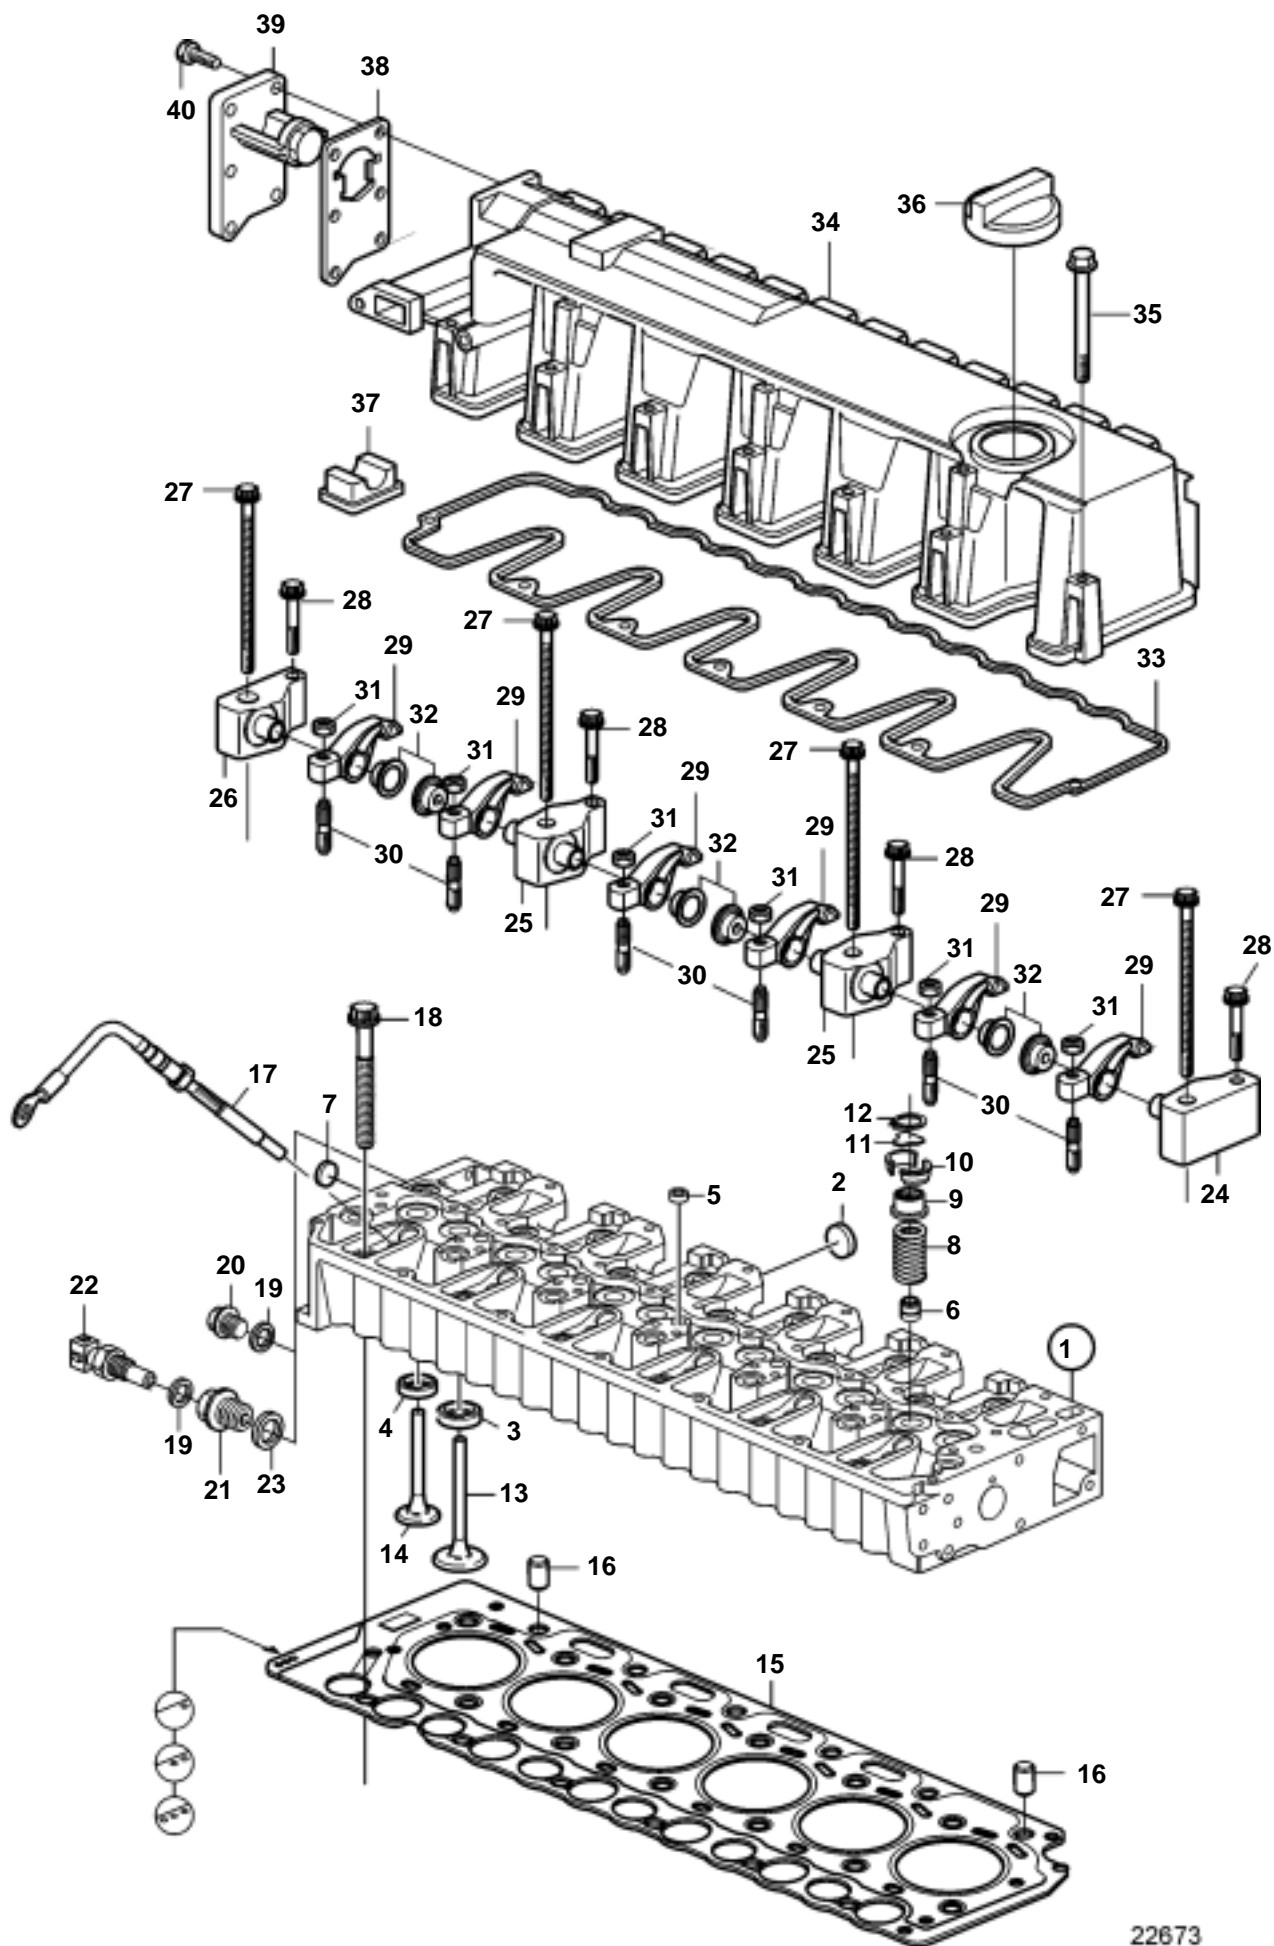

TAD650VE

22673

TAD650VE

REF	PART NO.	QTY	DESCRIPTION	NOTES
1	3803973	1	Cylinder head, exch	
2	20412745	5	· Plug	
3	20849976	6	· Valve seat, intake	
4	20849979	6	· Valve seat, exhaust	
5	20412733	5	· Plug	
6	20459855	12	· Valve stem seal	
7	20792165	1	· Plug	
8	20459851	12	· Valve spring	
9	20840747	12	· Spring washer	
10	20459857	24	· Valve collet	
11	20840807	12	· Thrust washer	
12	20792103	12	· Lock ring	
13	20798699	6	· Inlet valve	
14	20798533	6	· Exhaust valve	
15	20850049	1	Gasket, Cylinder Head	TH=1,24mm
	20850048	1	Gasket	TH=1,34mm
	20850047	1	Gasket	TH=1,44mm
16	20459839	2	Bushing	
17	20783049	6	Glow plug	
18	20459838	19	Screw	
19	969011	2	Gasket	
20	20405716	1	Plug	
21	20450683	1	Adapter	
22	20450685	1	Temperature sensor	
23	947628	1	Gasket	
24	20799059	1	Bearing bracket	
25	20799061	5	Bearing bracket	
26	20799063	1	Bearing bracket	
27	20459837	7	Screw	
28	20799084	7	Screw	
29	20792876	12	Rocker arm	
30	20792468	12	Adjuster screw	
31	11700373	12	Nut	
32	20794115	12	Snap ring	
33	20841035	1	Gasket, valve cover	
34	20841027	1	Valve cover	
35	20412601	13	Screw	
36	20412589	1	Filler cap	
37	20412590	1	Cover	
38	20840801	1	Gasket	
39	20840827	1	Oil distributor	
40	20792158	6	Screw