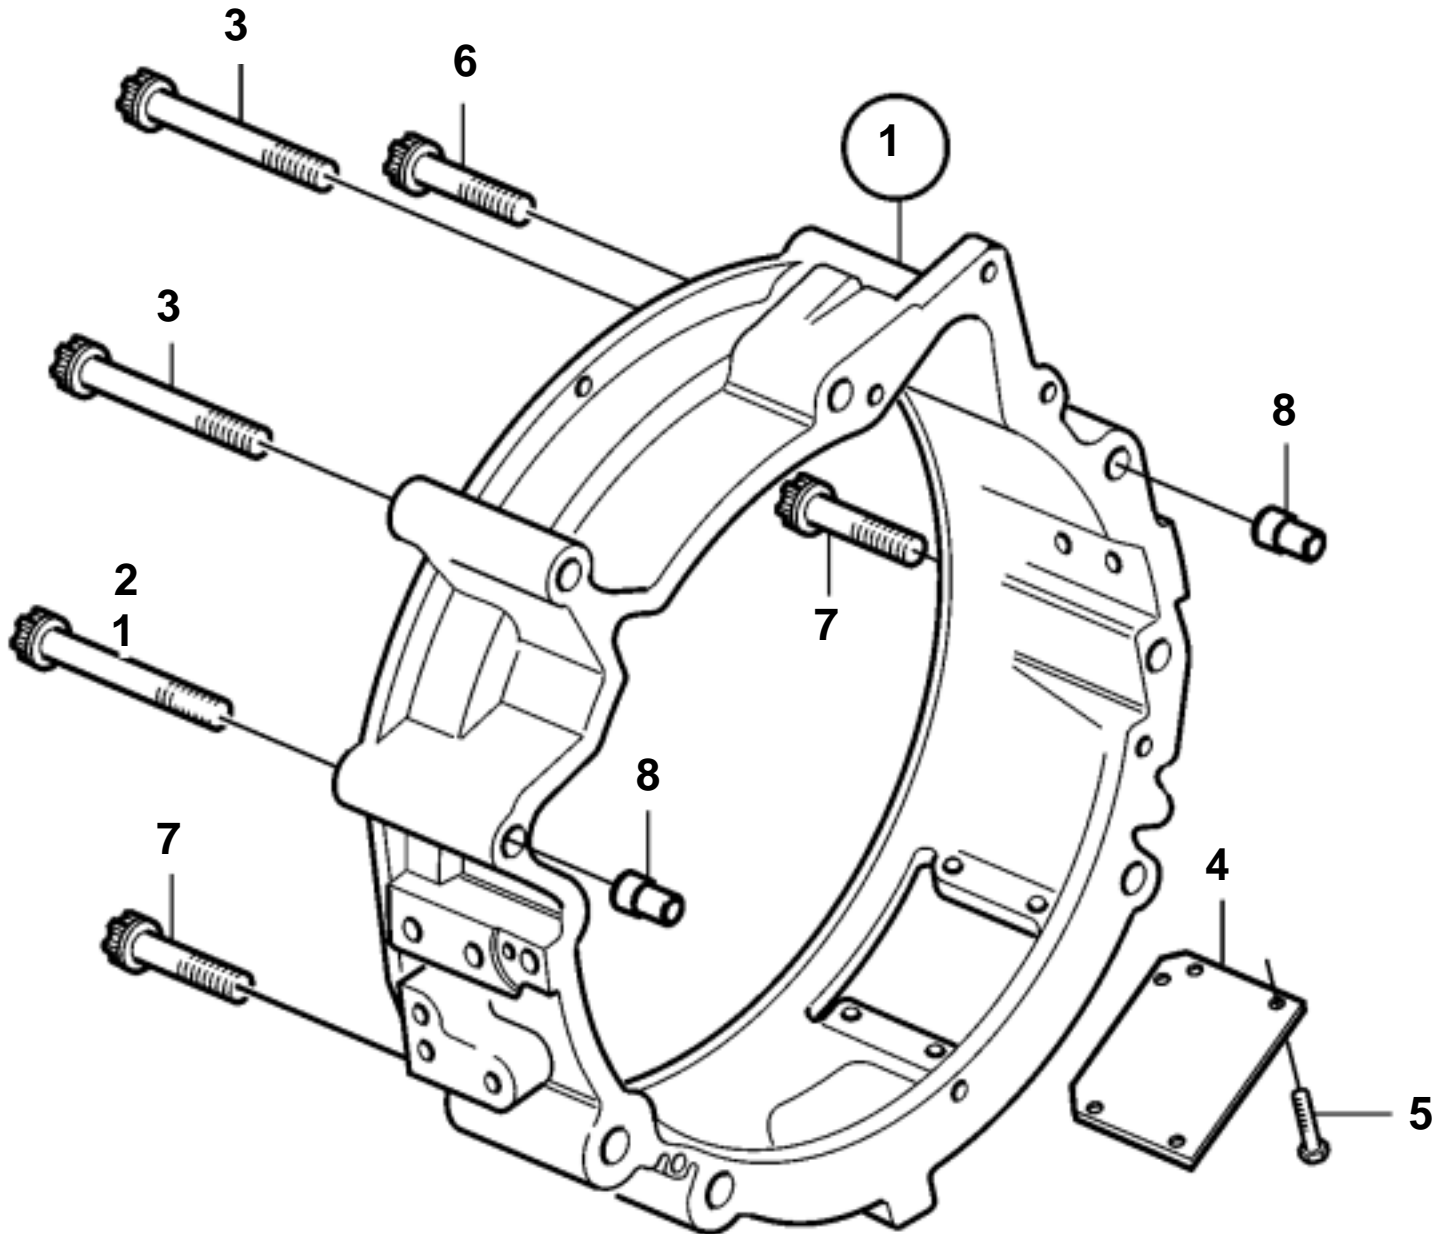

TAD650VE, TAD660VE

22698

TAD650VE, TAD660VE

REF	PART NO.	QTY	DESCRIPTION
1	20450790	1	Flywheel housing
2	20459985	1	Screw
3	20459984	2	Screw
4	20547288	1	Cover plate
5	967949	7	Screw
6	20460931	1	Screw
7	20459991	2	Screw
8	20585971	2	Bushing