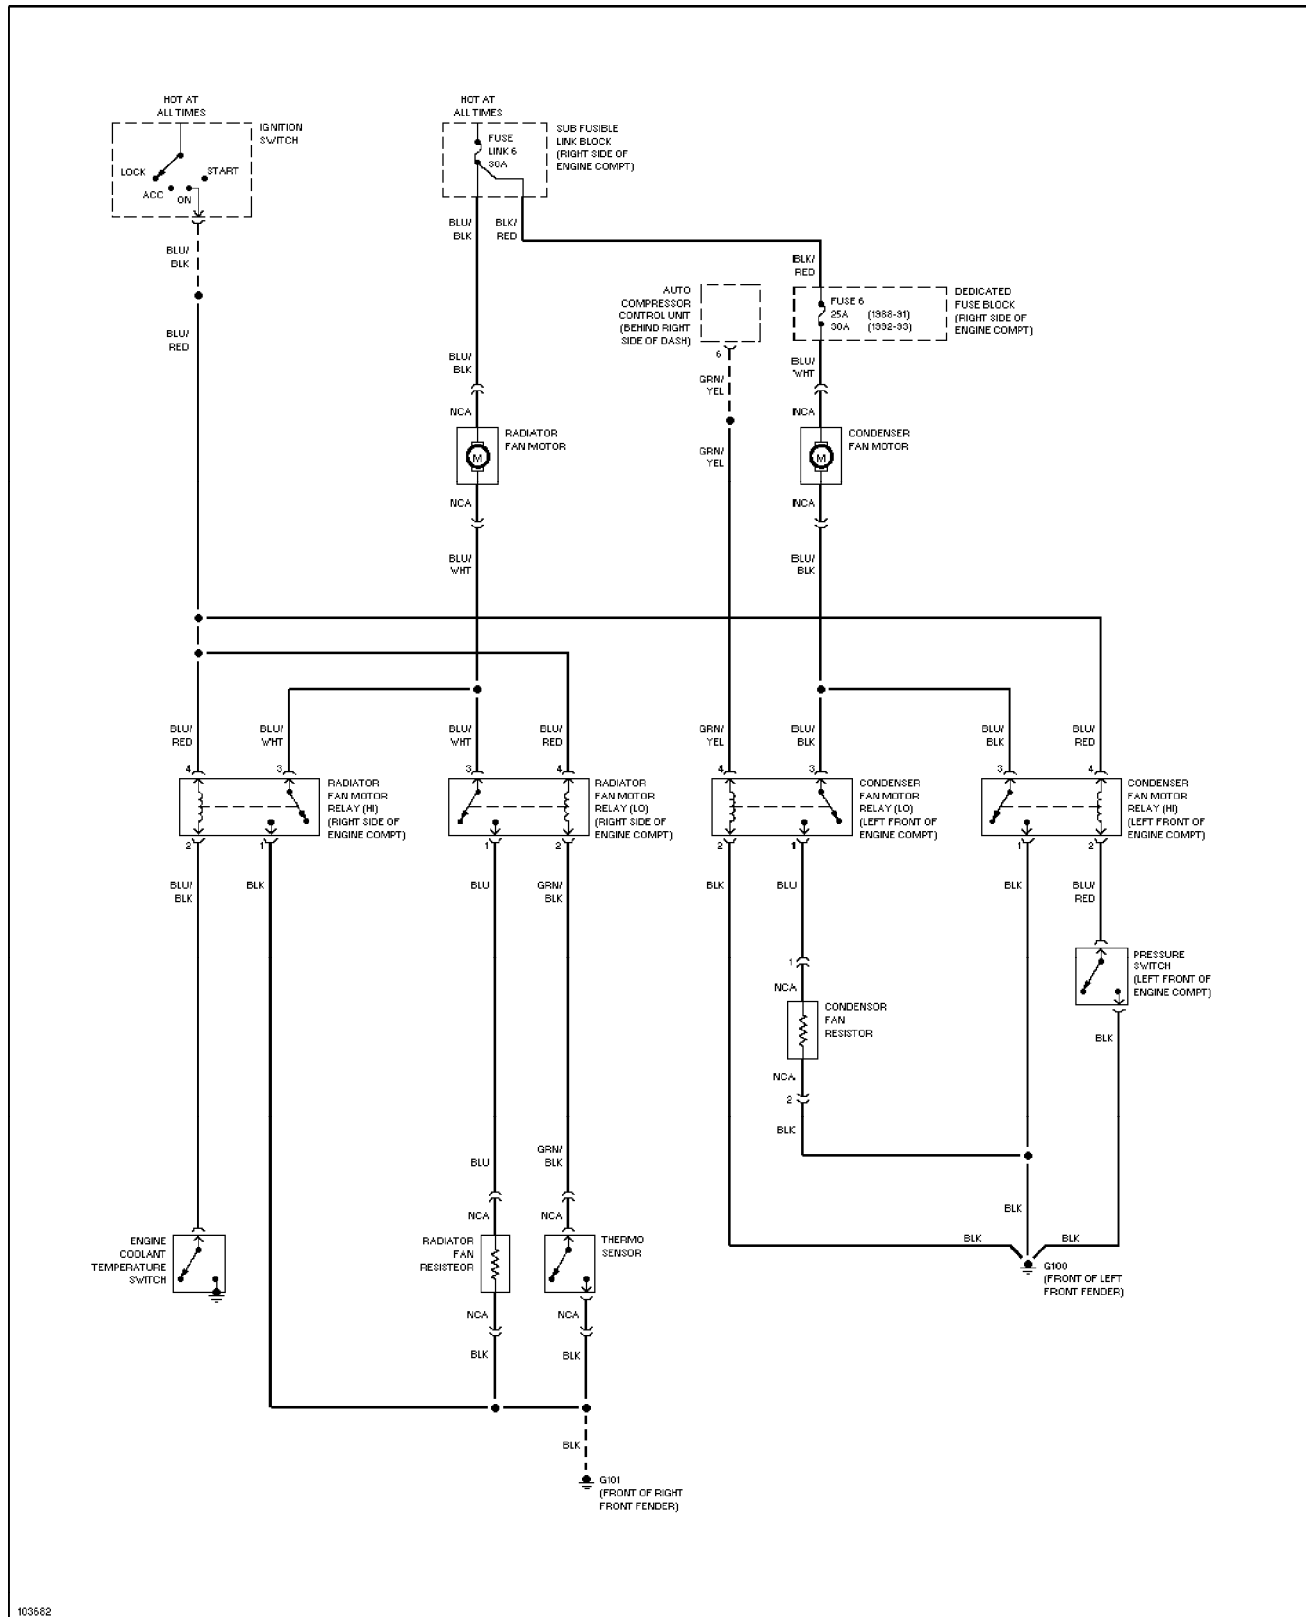

SYSTEM WIRING DIAGRAMS

Cooling Fan Circuit, AT

1991 Mitsubishi Galant

For x

Copyright © 1998 Mitchell Repair Information Company, LLC

Wednesday, September 29, 2004 12:00PM

SYSTEM WIRING DIAGRAMS

Cooling Fan Circuit, M/T (p. 2)

1991 Mitsubishi Galant

For x

Copyright © 1998 Mitchell Repair Information Company, LLC
 Wednesday, September 29, 2004 12:00PM

SYSTEM WIRING DIAGRAMS

Defogger Circuit (p. 3)

1991 Mitsubishi Galant

For x

Copyright © 1998 Mitchell Repair Information Company, LLC