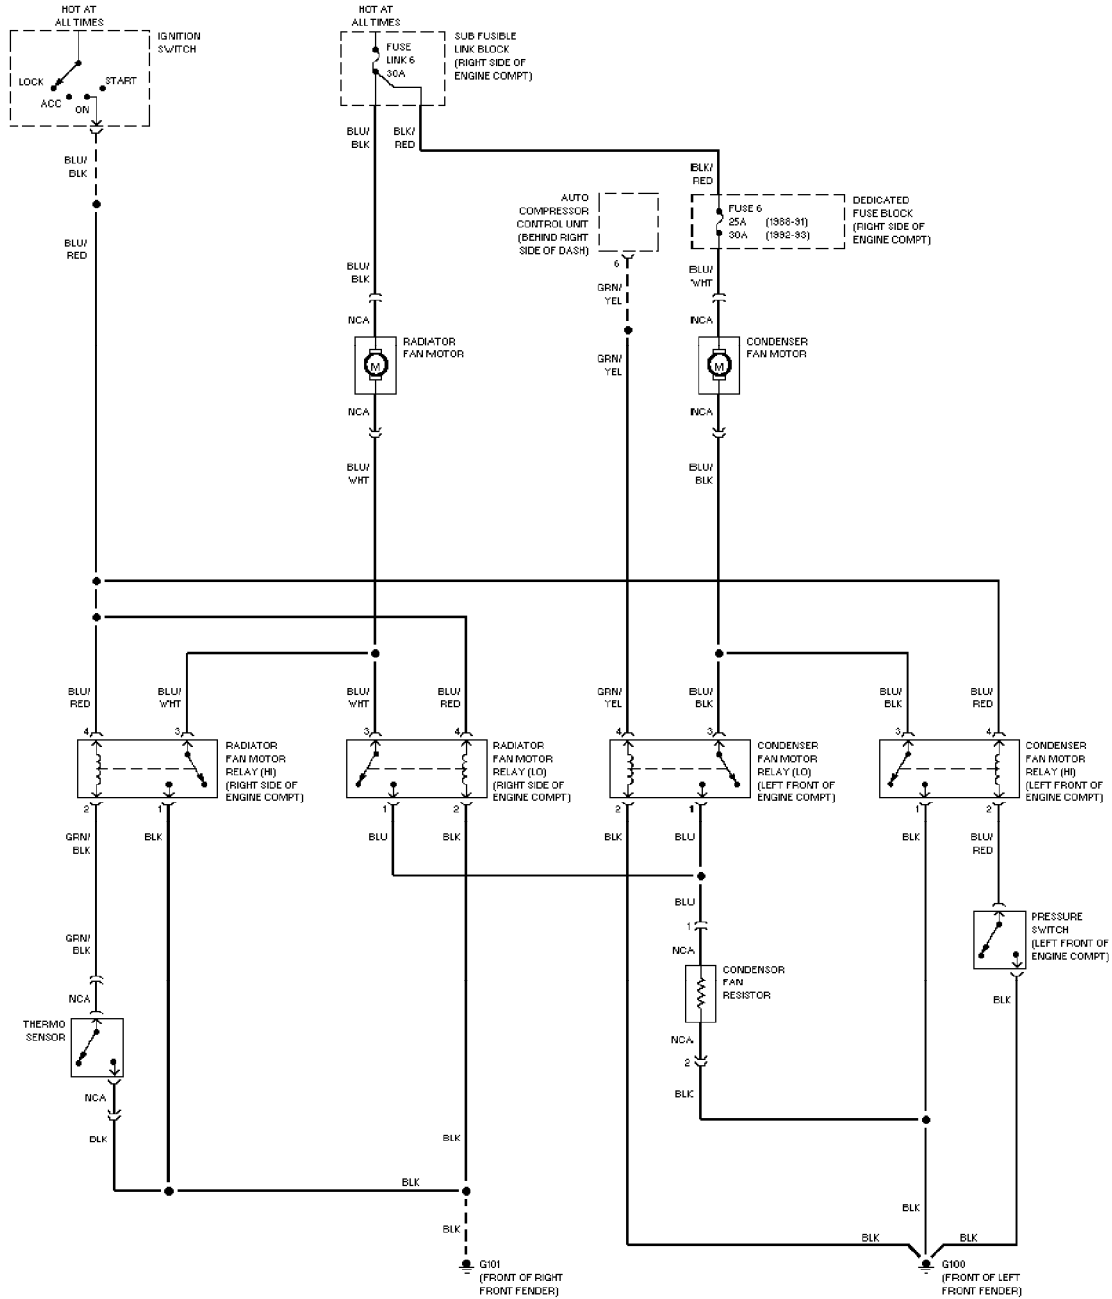

SYSTEM WIRING DIAGRAMS

Cooling Fan Circuit, AT

1991 Mitsubishi Galant

For x

Copyright © 1998 Mitchell Repair Information Company, LLC

Wednesday, September 29, 2004 12:00PM

SYSTEM WIRING DIAGRAMS

Cooling Fan Circuit, M/T (p. 2)

1991 Mitsubishi Galant

For x

Copyright © 1998 Mitchell Repair Information Company, LLC
 Wednesday, September 29, 2004 12:00PM

SYSTEM WIRING DIAGRAMS

Defogger Circuit (p. 3)

1991 Mitsubishi Galant

For x

Copyright © 1998 Mitchell Repair Information Company, LLC