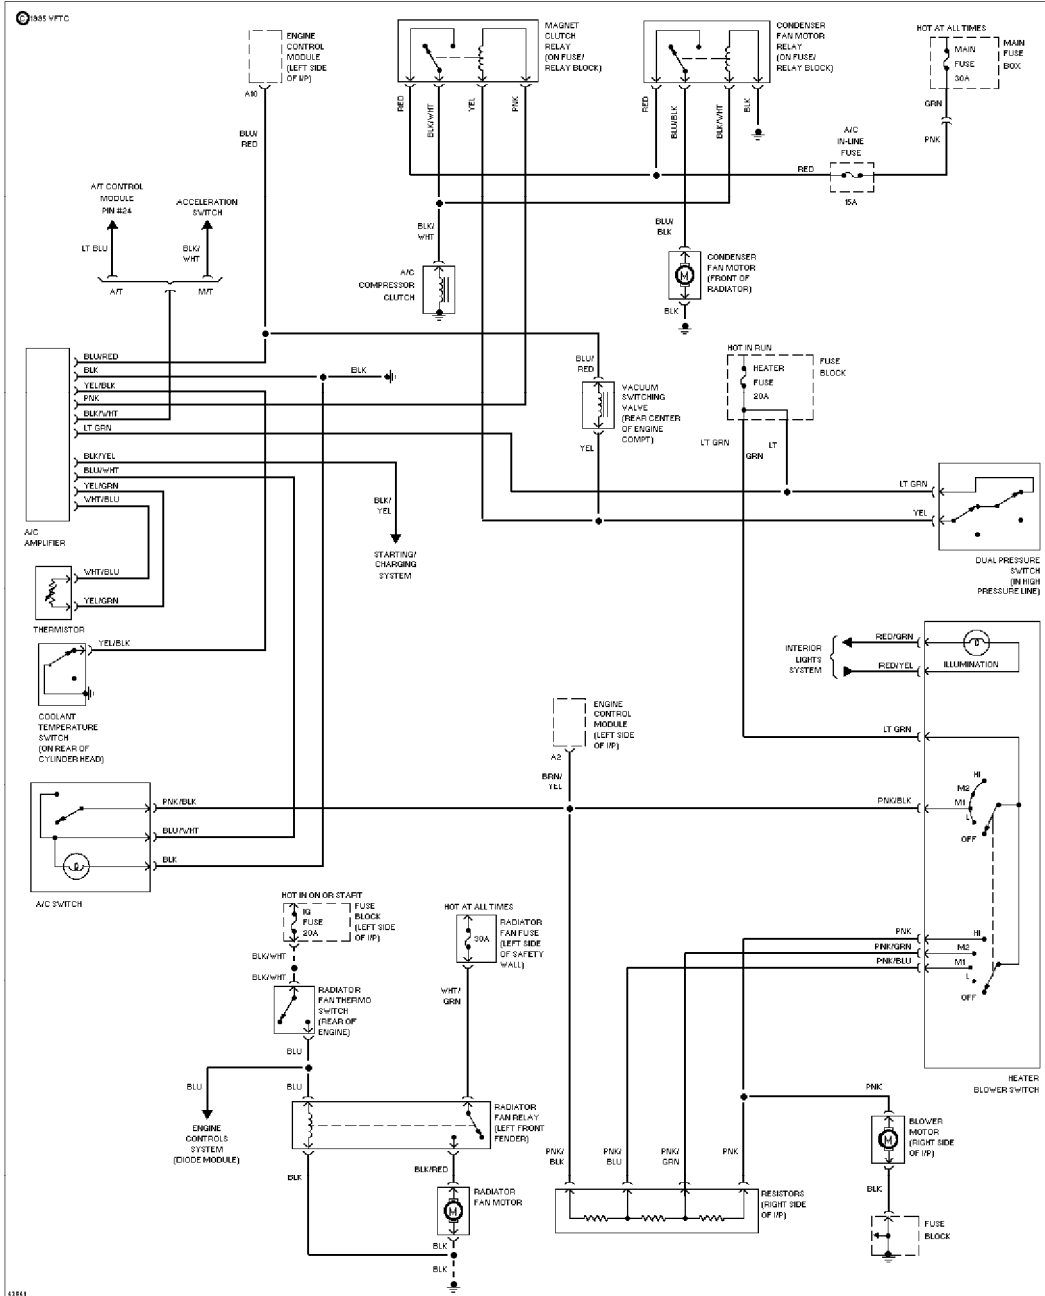

SYSTEM WIRING DIAGRAMS

Article Text

1994 Suzuki Swift

For Xeon

Copyright © 1998 Mitchell Repair Information Company, LLC

Tuesday, December 02, 2003 06:48PM

ARTICLE BEGINNING

1994 System Wiring Diagrams
Suzuki - Swift

AIR CONDITIONING

A/C Circuit

Heater Circuit

COMPUTER DATA LINES