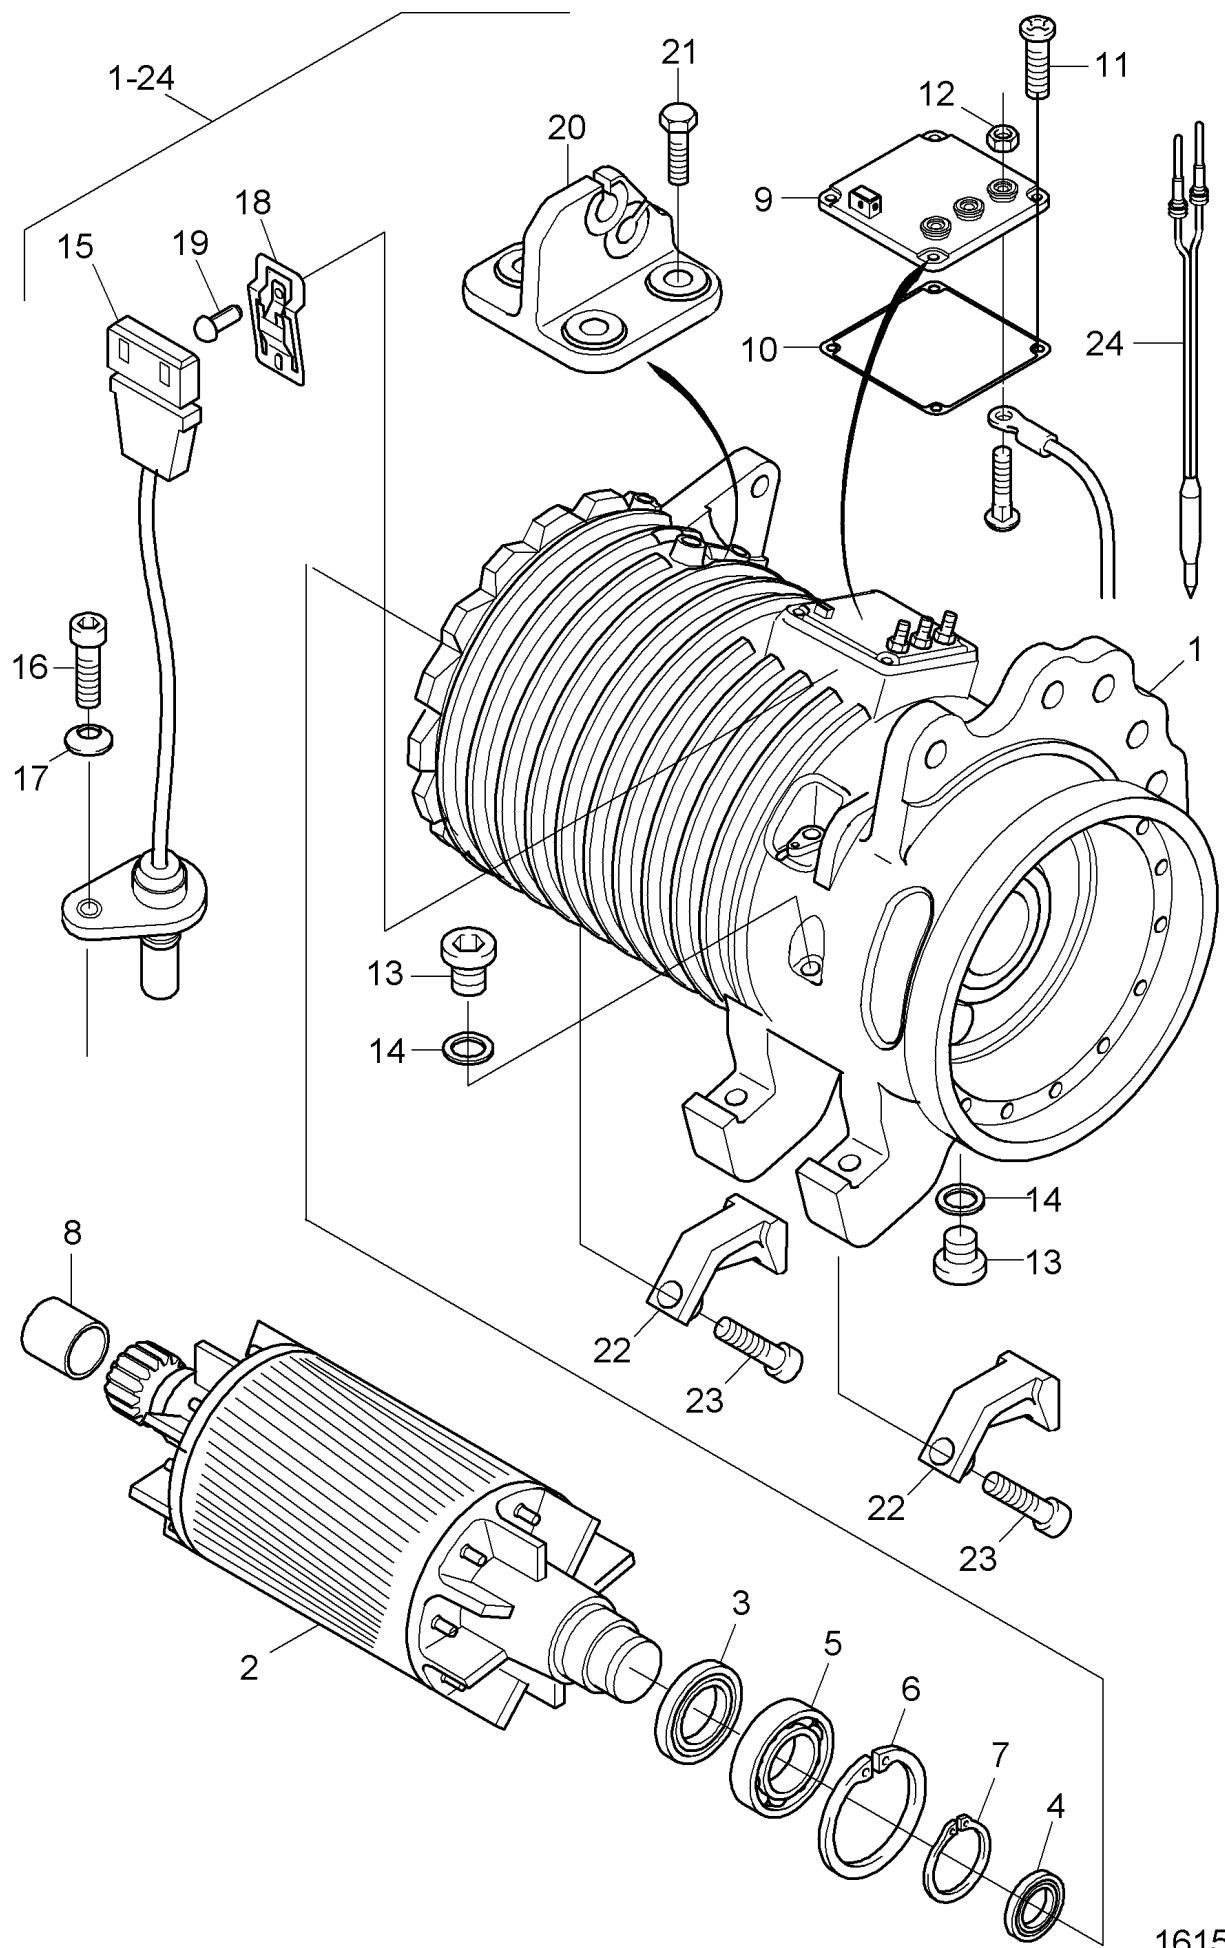

Fig	Part-No.	Qty.	Description	Remark	validity	trucks
8	0171554	1	OPERAT. INSTRUCTIONS	Turkish		
9	0171324	1	SPARE PARTS LIST	CD-ROM; only with serial number		

Fig	Part-No.	Qty.	Description	Remark	validity	trucks
1	0170186		OPERAT. INSTRUCTIONS	Hoppecke		
2	0170187		OPERAT. INSTRUCTIONS	HAWKER		
3	0170188		OPERAT. INSTRUCTIONS	FIAMM		
4	0170189		OPERAT. INSTRUCTIONS	EXIDE		
5	0170190		OPERAT. INSTRUCTIONS	BAE		
6	50988011640		UM	INSTRUCTION MANUAL STILL / MIDAC		
7	50988011641		UM	INSTRUCTION MANUAL TAB		
8	50988011642		UM	INSTRUCTION MANUAL OERLIKON		

Fig	Part-No.	Qty.	Description	Remark	validity	trucks
▶			MOTOR		->25.11.2010	
▶			TRACTION MOTOR		26.11.2010->	
▶			PUMP MOTOR			

16154

Fig	Part-No.	Qty.	Description	Remark	validity	trucks
1-24	0531296	1	TRACTION MOTOR			
1-24	0171395	1	AT DRIVE MOTOR			
1-24	0171396	1	GT DRIVE MOTOR			
1	0172433	1	STAND			
2	0172436	1	ROTOR			
3	0172435	1	SHAFT SEAL			
4	0172438	1	RADIAL SEAL			
5	0172439	1	GROOVED BALL BEARING			
6	0502381	1	LOCK RING			
7	0502344	1	LOCKING RING			
8	0172437	1	SLEEVE BEARING			
9	0172442	1	CLAMPING PIECE			
10	0172434	1	SEAL			
11	0526189	4	OVAL HEAD SCREW			
12	0172450	3	HEXAGON NUT			
13	0517538	2	SCREW PLUG			
14	0516118	2	SEAL RING			
15	0170457	1	SENSOR	transmitter impulse		
16	0171449	1	CHEESE-HEAD SCREW	secure with Loctite 243		
17	0500939	1	DETENT RING			
18	0380990	1	CLAMP			
19	0526849	2	GROOVED PIN			
20	0172441	1	SUPPORT			
21	0521954	3	HEXAGON BOLT			
22	0172440	2	SUPPORT			
23	0172446	2	CHEESE-HEAD SCREW			
24	0172423	1	CABLE TREE	Reparatursatz für Temperatursensor		