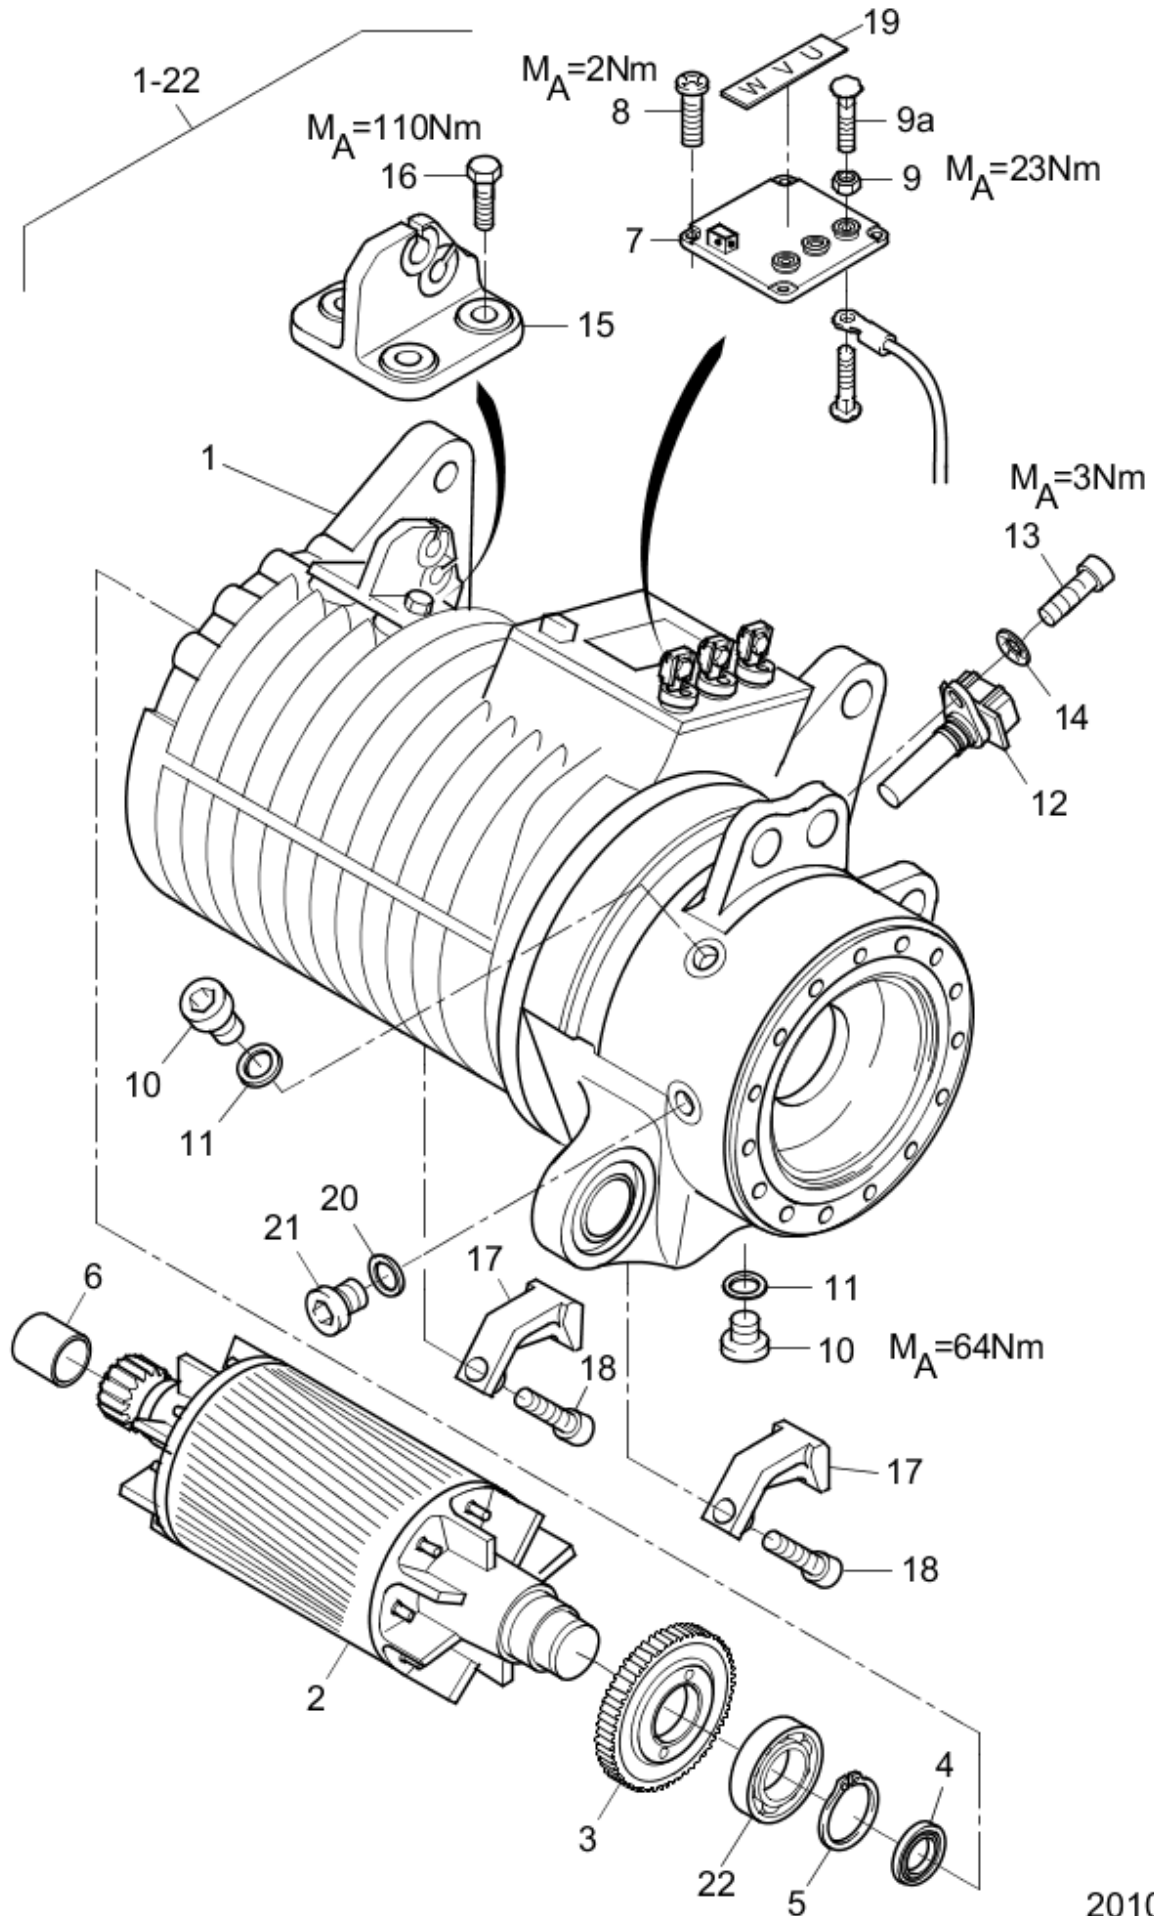

---

Fig	Part-No.	Qty.	Description	Remark	validity	trucks
▶		1	TRACTION MOTOR			
▶		1	PUMP MOTOR			

20107

traction motor

RX60-25-35 6321-6325

Fig	Part-No.	Qty.	Description	Remark	validity	trucks
1-22	0009761353	1	TRACTION MOTOR			
1-22	0009768353	1	TRACTION MOTOR EX.			
1-22	0009767353	1	TRACTION MOTOR UP.			
1	50983570300	1	STATOR			
2	0172460	1	ROTOR			
3	28563452201	1	TRANSMITTER			
4	0172438	1	RADIAL SEAL			
5	0502344	1	LOCKING RING			
6	0172437	1	SLEEVE BEARING			
7	0009182566	1	COVER			
8	0526189	4	OVAL HEAD SCREW			
9	0172450	3	HEXAGON NUT			
9a	9027068193	3	COACH BOLT			
10	0517538	2	SCREW PLUG			
11	0516118	2	SEAL RING			
12	7917415637	1	SENSOR	transmitter impulse		
13	0171449	1	CHEESE-HEAD SCREW	secure with Loctite 243		
14	0500939	1	DETENT RING			
15	0172441	1	SUPPORT			
16	0521954	3	HEXAGON BOLT			
17	0172440	2	SUPPORT			
18	0172446	2	CHEESE-HEAD SCREW			
19	0009380235	1	LABEL			
20	0172488	1	SEAL			
21	0513185	1	SCREW PLUG			
22	0172439	1	GROOVED BALL BEARING			