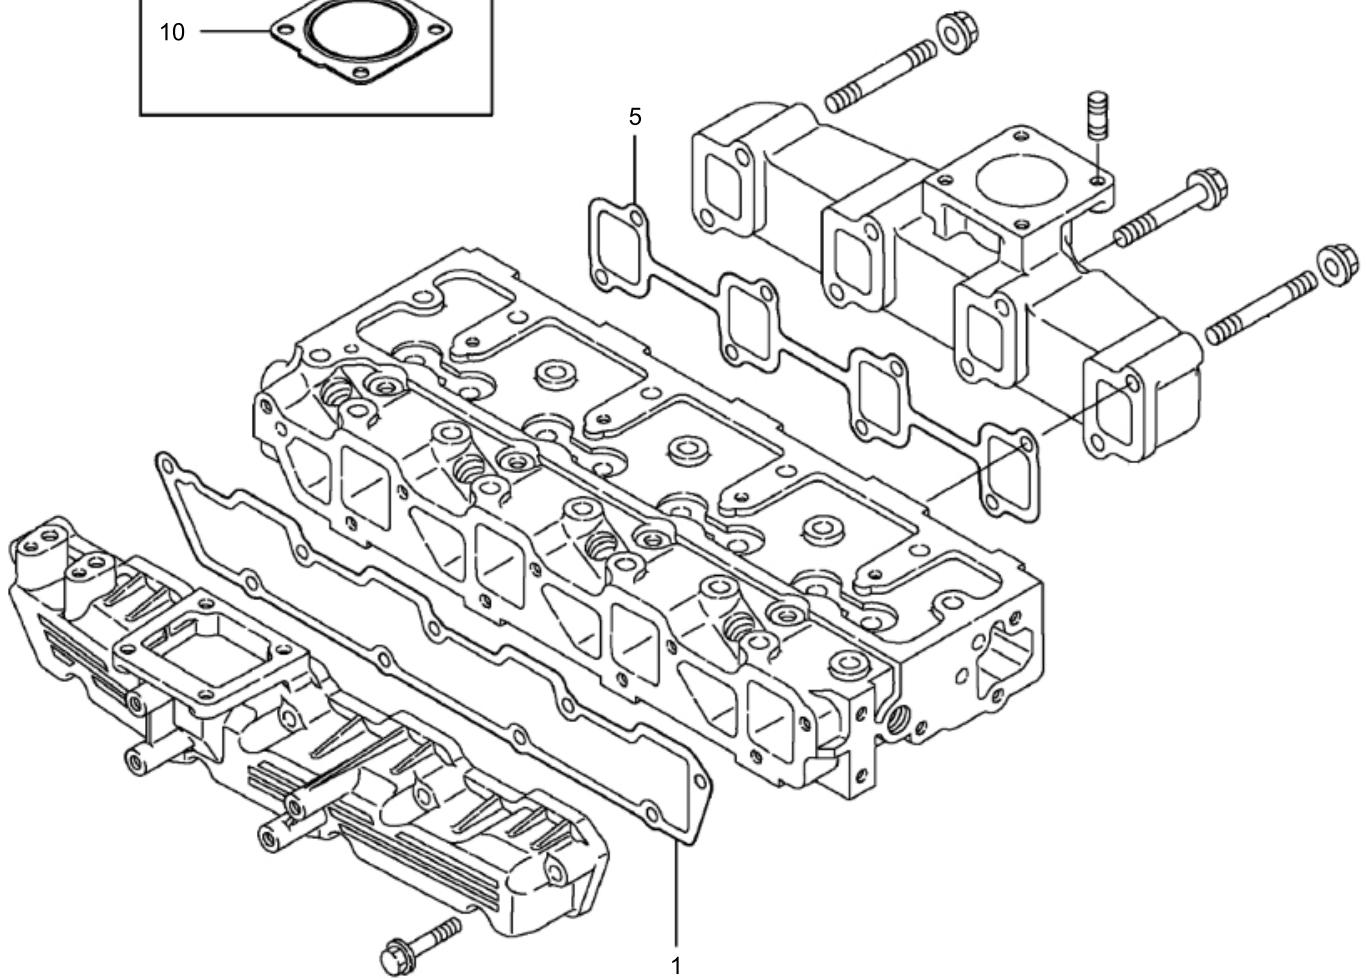

PARTS WITHOUT PART-NUMBER NOT REQUIRED FOR THIS APPLICATION.

Fig	Part-No.	Qty.	Description	Remark	validity	trucks
1	12832225113	1	motor part dipstick			
2	12832225114	1	motor part guide			
3	12832225115	1	motor part guide			
4	12832225117	1	motor part O-ring 4D P-10A			
5	12832225032	1	motor part bolt M8?6 plated			
6	12832225119	1	motor part bolt			
7	0009831417	1	oil filter			
15	12832225118	1	motor part switch			

FUEL INJECTION PUMP

Fig	Part-No.	Qty.	Description	Remark	validity	trucks
5	12832225140	1	motor part bracket			
6	12832225141	1	motor part bracket			
7	12832225142	1	motor part bolt M10x 14 plated			
8	12832225143	1	motor part bolt M10x 16 plated			
9	12832225144	1	motor part bolt M10x 20 plated			
10	12832225145	1	motor part bracket			
11	12832225146	2	motor part bolt M6x 25			
12	12832220802	1	pump assy.	includes pos. 29 - 131		