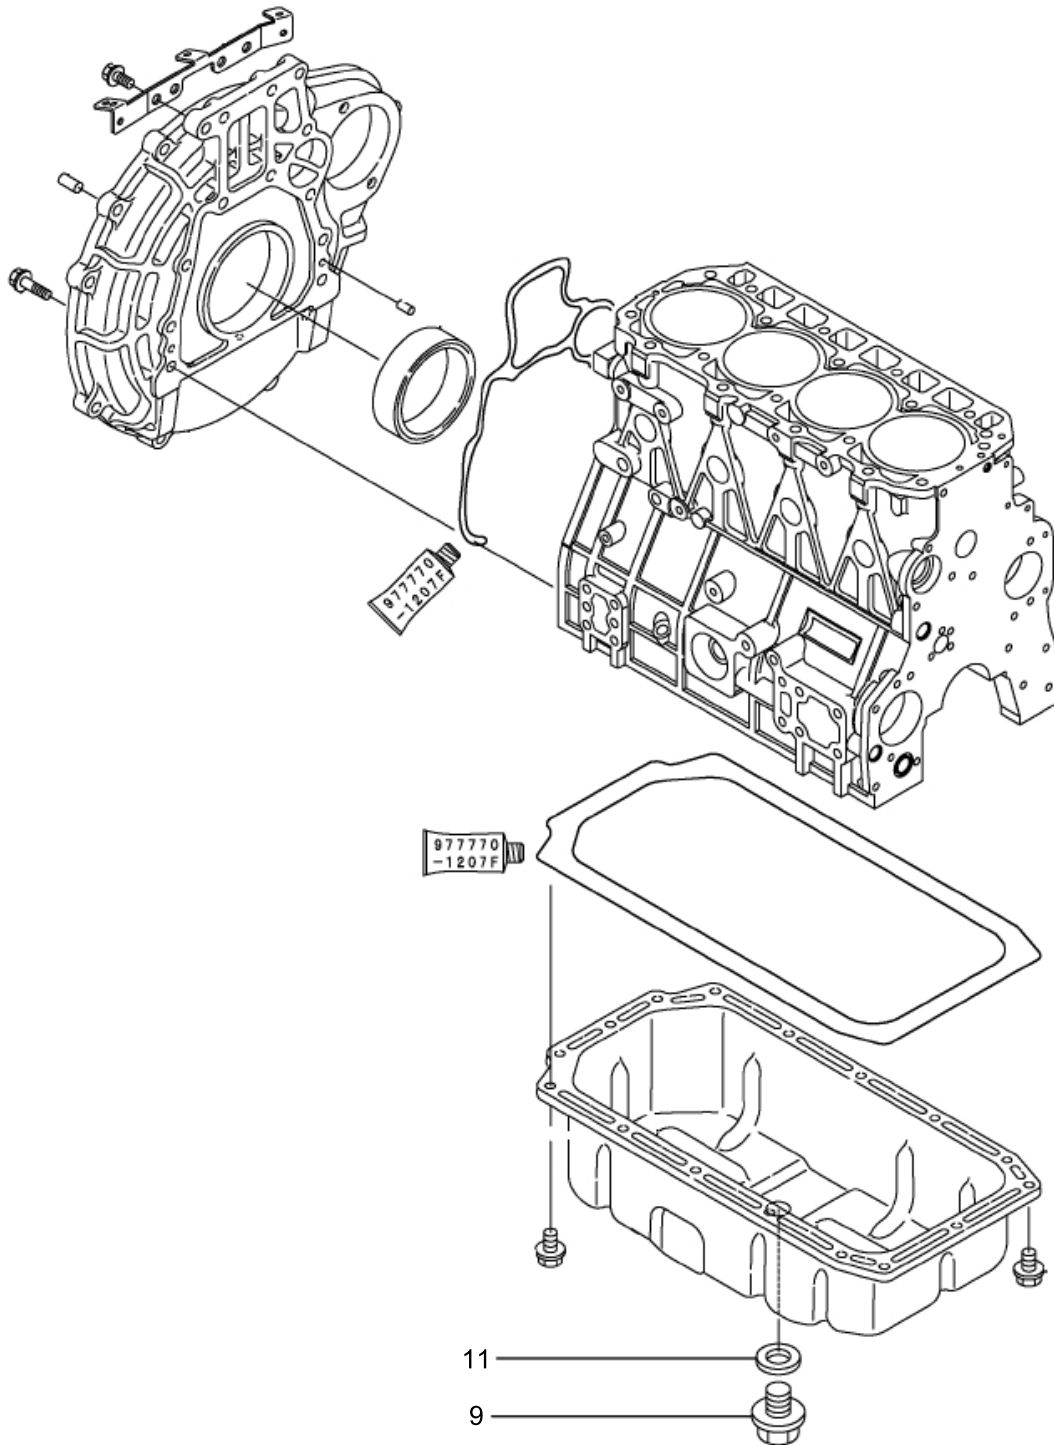

4091 4092

54048010001 - 01.2014

first in intralogistics

Fig	Part-No.	Qty.	Description	Remark	validity	trucks
▶ 00/00			indication			
▶ 00/01			CYLINDER BLOCK			
▶ 00/02			GEAR HOUSING			
▶ 00/03			FLYWHEEL HOUSING & OIL SUMP			
▶ 00/04			CYLINDER HEAD			
▶ 00/05			EXHAUST MANIFOLD			
▶ 00/06			DRIVE GEAR & CAMSHAFT			
▶ 00/07			CRANKSHAFT, PISTONS AND CONNECTING RODS			
▶ 00/08			LUBRICATING OIL SUMP			
▶ 00/09			COOLING SYSTEM			
▶ 00/10			FUEL INJECTION PUMP			
▶ 00/11			FUEL INJECTION EQUIPMENT			
▶ 00/12			FUEL LINE			
▶ 00/13			STARTER MOTOR			
▶ 00/14			GENERATOR			
▶ 00/15			GASKET SET			
▶						
▶						
▶						
▶						

PARTS WITHOUT PART-NUMBER NOT REQUIRED FOR THIS APPLICATION.

Fig	Part-No.	Qty.	Description	Remark	validity	trucks
1	12832225113	1	motor part dipstick			
2	12832225114	1	motor part guide			
3	12832225115	1	motor part guide			
4	12832225117	1	motor part O-ring 4D P-10A			
5	12832225032	1	motor part bolt M8?6 plated			
6	12832225119	1	motor part bolt			
7	0009831417	1	oil filter			
15	12832225118	1	motor part switch			

FUEL INJECTION PUMP

Fig	Part-No.	Qty.	Description	Remark	validity	trucks
5	12832225140	1	motor part bracket			
6	12832225141	1	motor part bracket			
7	12832225142	1	motor part bolt M10x 14 plated			
8	12832225143	1	motor part bolt M10x 16 plated			
9	12832225144	1	motor part bolt M10x 20 plated			
10	12832225145	1	motor part bracket			
11	12832225146	2	motor part bolt M6x 25			
12	12832220802	1	pump assy.	includes pos. 29 - 131		