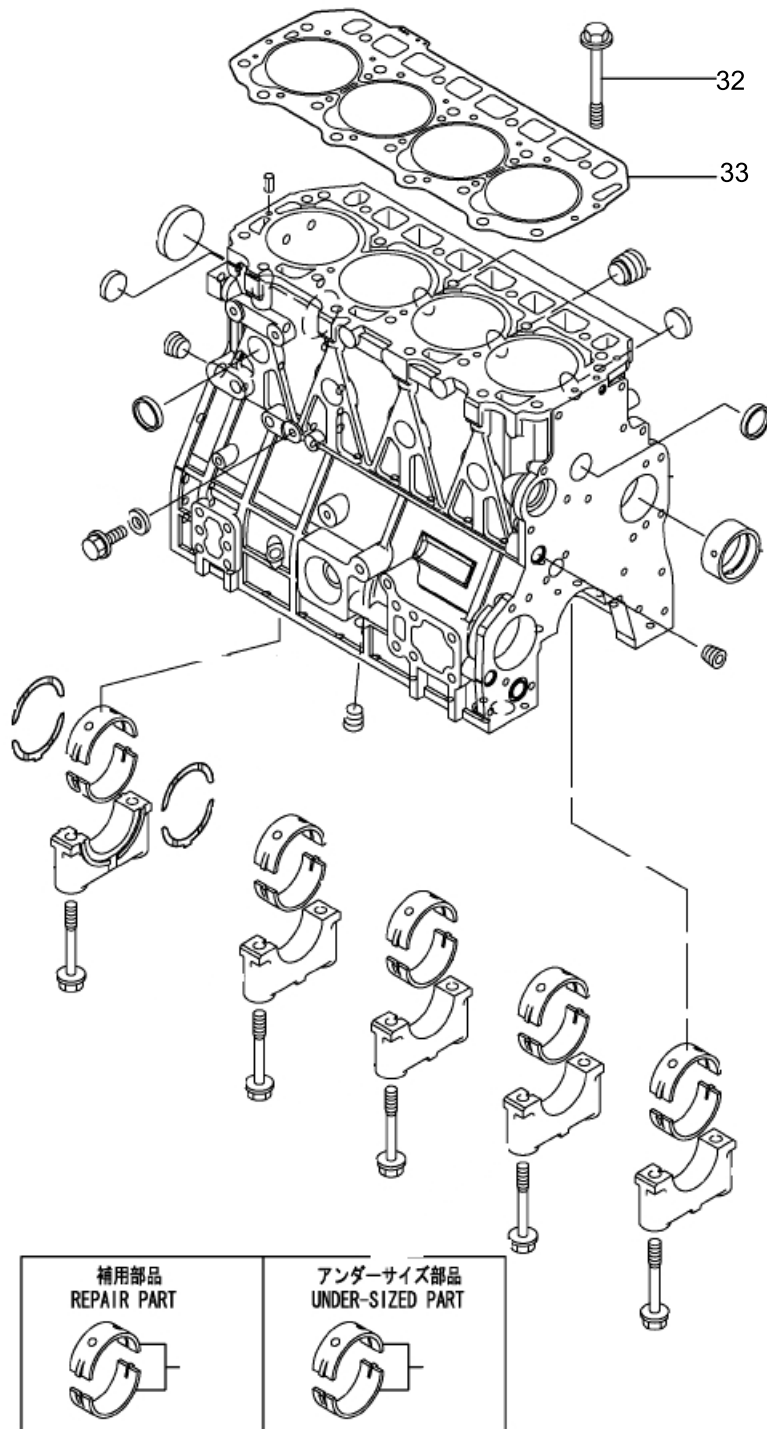

## DIESEL GABELSTAPLER

Diesel Fork Truck  
Chariot élévateur Diesel  
Carrello elevatore Diesel  
Carretilla elevadora Diesel

**STILL**  
**ELECTRONIC**  
**DOCUMENTATION**  
**SYSTEM**

**RC41-25**  
**RC41-30**

4091 4092

54048010001 - 01.2014

first in intralogistics

Fig	Part-No.	Qty.	Description	Remark	validity	trucks
▶ 00/00			indication			
▶ 00/01			CYLINDER BLOCK			
▶ 00/02			GEAR HOUSING			
▶ 00/03			FLYWHEEL HOUSING & OIL SUMP			
▶ 00/04			CYLINDER HEAD			
▶ 00/05			EXHAUST MANIFOLD			
▶ 00/06			DRIVE GEAR & CAMSHAFT			
▶ 00/07			CRANKSHAFT, PISTONS AND CONNECTING RODS			
▶ 00/08			LUBRICATING OIL SUMP			
▶ 00/09			COOLING SYSTEM			
▶ 00/10			FUEL INJECTION PUMP			
▶ 00/11			FUEL INJECTION EQUIPMENT			
▶ 00/12			FUEL LINE			
▶ 00/13			STARTER MOTOR			
▶ 00/14			GENERATOR			
▶ 00/15			GASKET SET			
▶						
▶						
▶						
▶						

PARTS WITHOUT PART-NUMBER NOT REQUIRED FOR THIS APPLICATION.

Fig	Part-No.	Qty.	Description	Remark	validity	trucks
1	12832225113	1	motor part dipstick			
2	12832225114	1	motor part guide			
3	12832225115	1	motor part guide			
4	12832225117	1	motor part O-ring 4D P-10A			
5	12832225032	1	motor part bolt M8?6 plated			
6	12832225119	1	motor part bolt			
7	0009831417	1	oil filter			
15	12832225118	1	motor part switch			

FUEL INJECTION PUMP

Fig	Part-No.	Qty.	Description	Remark	validity	trucks
5	12832225140	1	motor part bracket			
6	12832225141	1	motor part bracket			
7	12832225142	1	motor part bolt M10x 14 plated			
8	12832225143	1	motor part bolt M10x 16 plated			
9	12832225144	1	motor part bolt M10x 20 plated			
10	12832225145	1	motor part bracket			
11	12832225146	2	motor part bolt M6x 25			
12	12832220802	1	pump assy.	includes pos. 29 - 131		