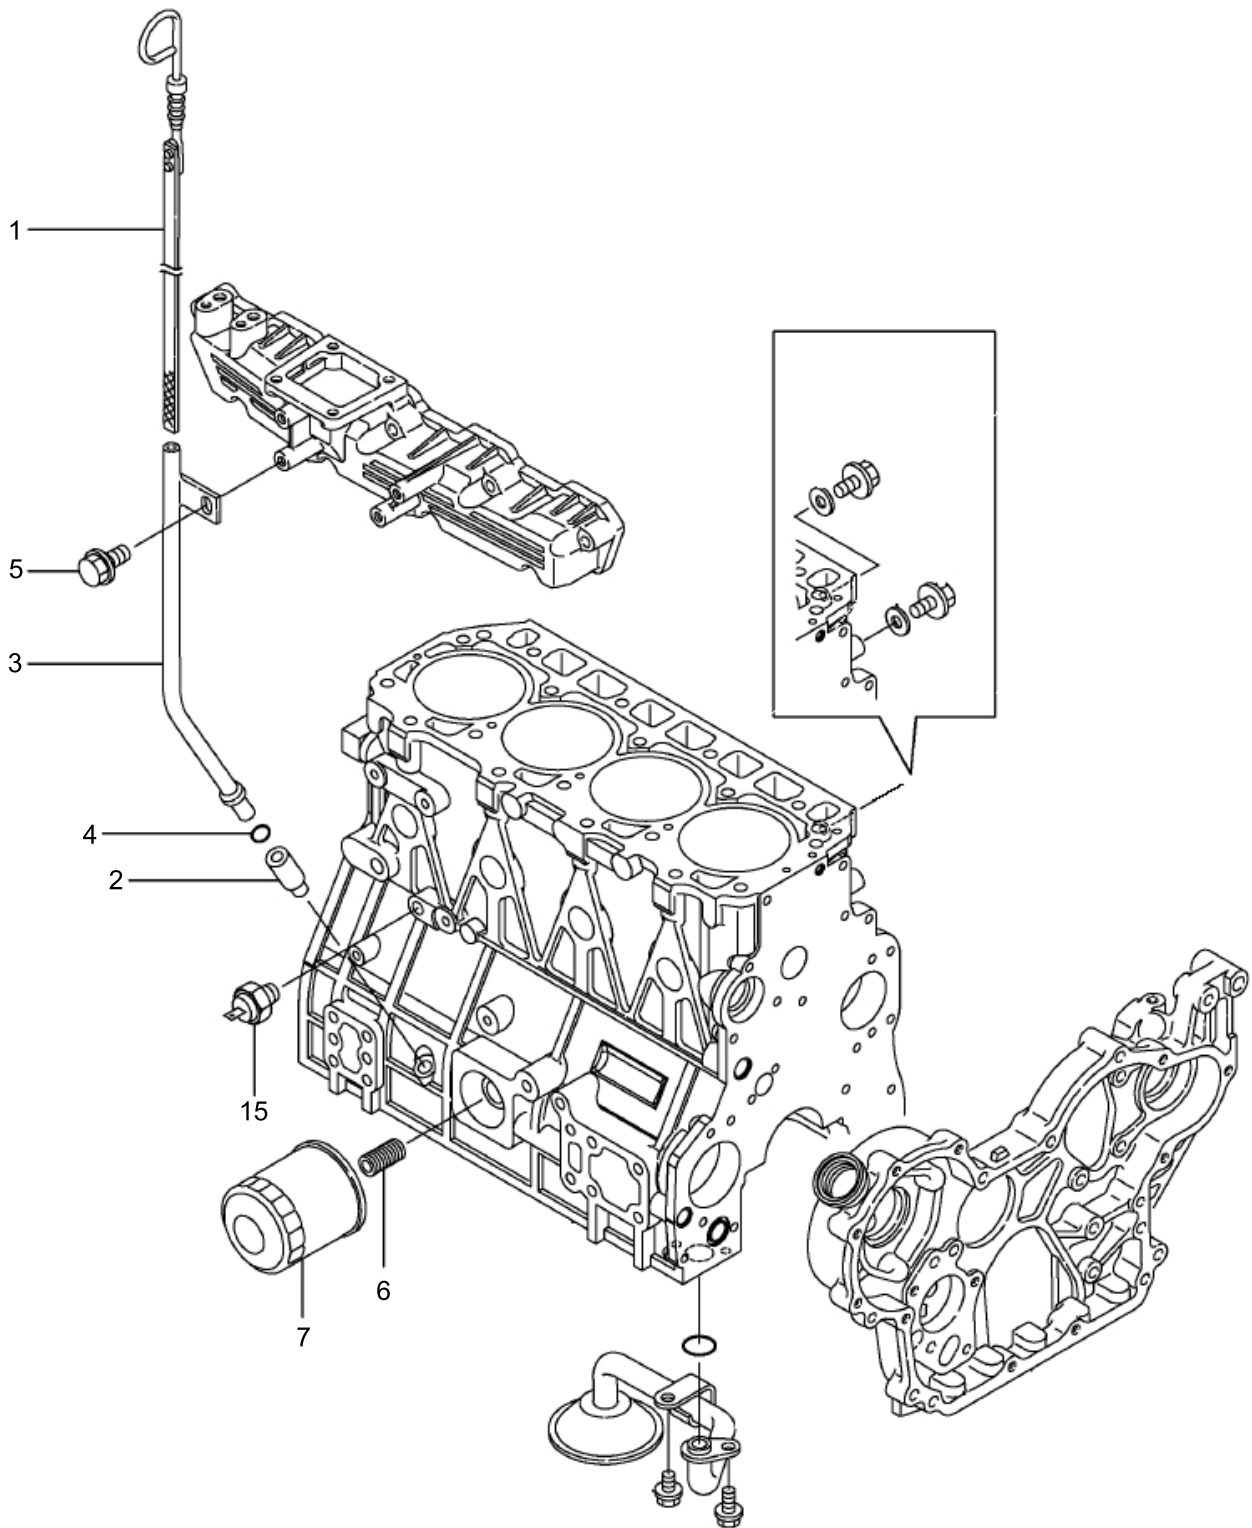

4091 4092

54048010001 - 01.2014

first in intralogistics

Fig	Part-No.	Qty.	Description	Remark	validity	trucks
▶ 00/00			indication			
▶ 00/01			CYLINDER BLOCK			
▶ 00/02			GEAR HOUSING			
▶ 00/03			FLYWHEEL HOUSING & OIL SUMP			
▶ 00/04			CYLINDER HEAD			
▶ 00/05			EXHAUST MANIFOLD			
▶ 00/06			DRIVE GEAR & CAMSHAFT			
▶ 00/07			CRANKSHAFT, PISTONS AND CONNECTING RODS			
▶ 00/08			LUBRICATING OIL SUMP			
▶ 00/09			COOLING SYSTEM			
▶ 00/10			FUEL INJECTION PUMP			
▶ 00/11			FUEL INJECTION EQUIPMENT			
▶ 00/12			FUEL LINE			
▶ 00/13			STARTER MOTOR			
▶ 00/14			GENERATOR			
▶ 00/15			GASKET SET			
▶						
▶						
▶						
▶						

PARTS WITHOUT PART-NUMBER NOT REQUIRED FOR THIS APPLICATION.

Fig	Part-No.	Qty.	Description	Remark	validity	trucks
1	12832225113	1	motor part dipstick			
2	12832225114	1	motor part guide			
3	12832225115	1	motor part guide			
4	12832225117	1	motor part O-ring 4D P-10A			
5	12832225032	1	motor part bolt M8?6 plated			
6	12832225119	1	motor part bolt			
7	0009831417	1	oil filter			
15	12832225118	1	motor part switch			

FUEL INJECTION PUMP

Fig	Part-No.	Qty.	Description	Remark	validity	trucks
5	12832225140	1	motor part bracket			
6	12832225141	1	motor part bracket			
7	12832225142	1	motor part bolt M10x 14 plated			
8	12832225143	1	motor part bolt M10x 16 plated			
9	12832225144	1	motor part bolt M10x 20 plated			
10	12832225145	1	motor part bracket			
11	12832225146	2	motor part bolt M6x 25			
12	12832220802	1	pump assy.	includes pos. 29 - 131		