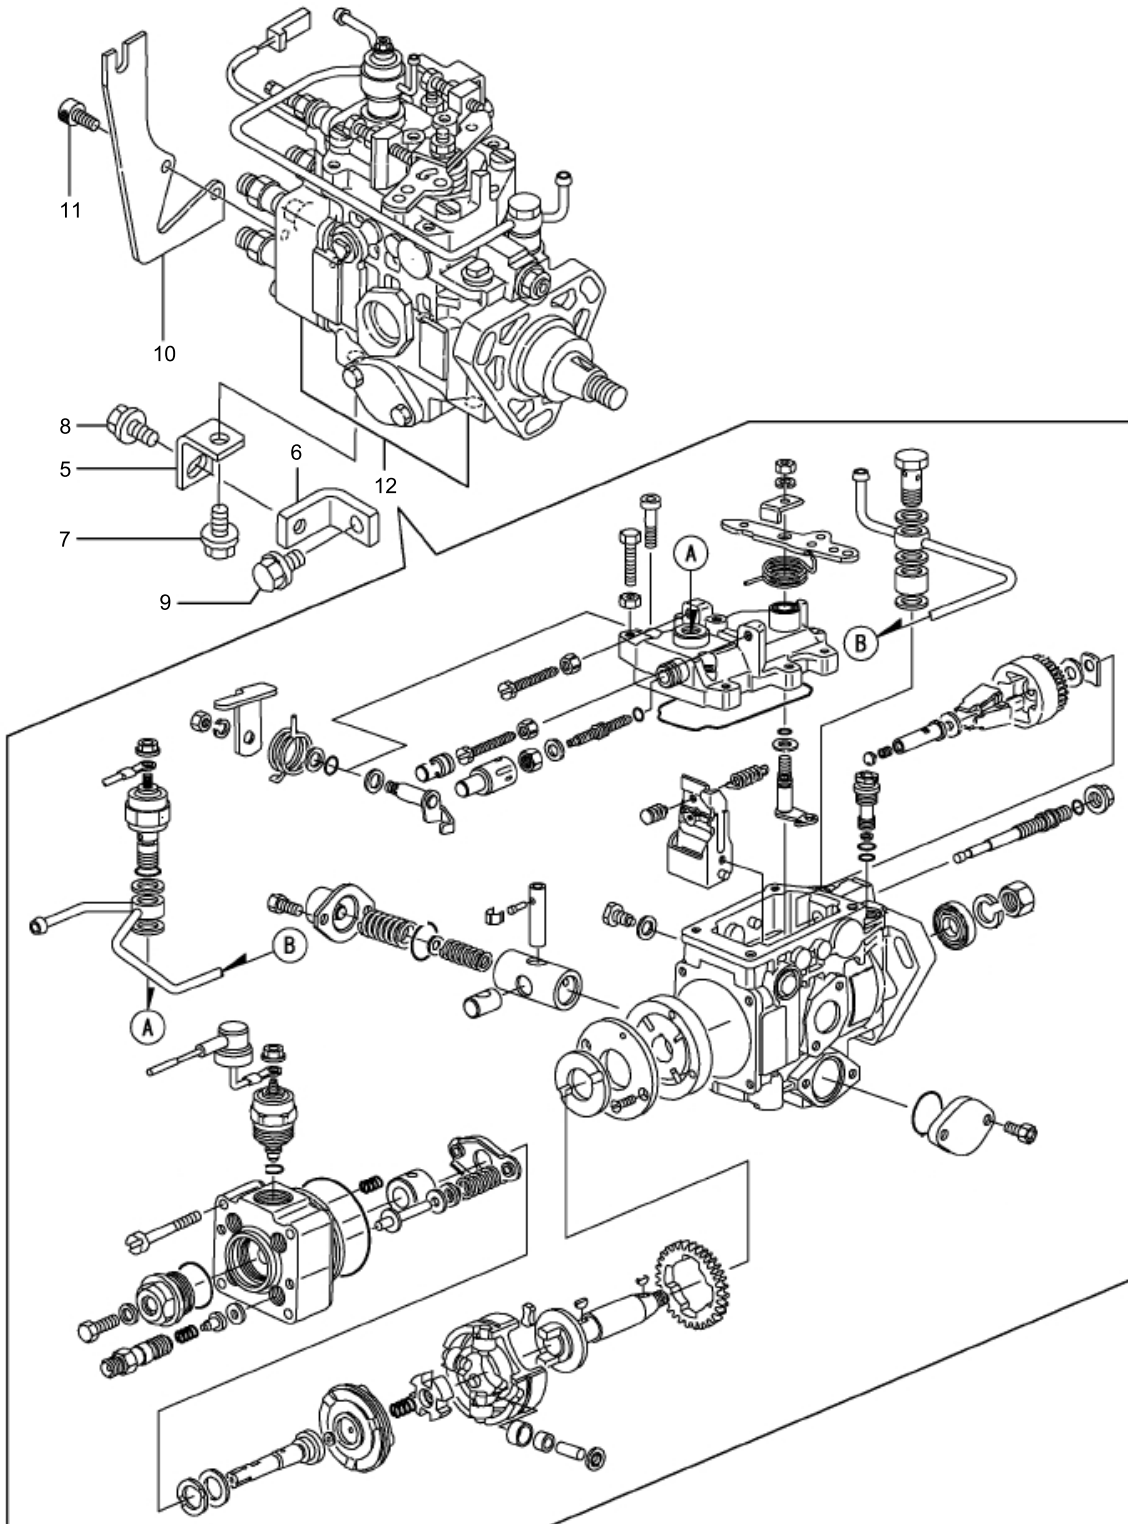

4091 4092

54048010001 - 01.2014

first in intralogistics

Fig	Part-No.	Qty.	Description	Remark	validity	trucks
▶ 00/00			indication			
▶ 00/01			CYLINDER BLOCK			
▶ 00/02			GEAR HOUSING			
▶ 00/03			FLYWHEEL HOUSING & OIL SUMP			
▶ 00/04			CYLINDER HEAD			
▶ 00/05			EXHAUST MANIFOLD			
▶ 00/06			DRIVE GEAR & CAMSHAFT			
▶ 00/07			CRANKSHAFT, PISTONS AND CONNECTING RODS			
▶ 00/08			LUBRICATING OIL SUMP			
▶ 00/09			COOLING SYSTEM			
▶ 00/10			FUEL INJECTION PUMP			
▶ 00/11			FUEL INJECTION EQUIPMENT			
▶ 00/12			FUEL LINE			
▶ 00/13			STARTER MOTOR			
▶ 00/14			GENERATOR			
▶ 00/15			GASKET SET			
▶						
▶						
▶						
▶						

PARTS WITHOUT PART-NUMBER NOT REQUIRED FOR THIS APPLICATION.

Fig	Part-No.	Qty.	Description	Remark	validity	trucks
1	12832225113	1	motor part dipstick			
2	12832225114	1	motor part guide			
3	12832225115	1	motor part guide			
4	12832225117	1	motor part O-ring 4D P-10A			
5	12832225032	1	motor part bolt M8?6 plated			
6	12832225119	1	motor part bolt			
7	0009831417	1	oil filter			
15	12832225118	1	motor part switch			

FUEL INJECTION PUMP

Fig	Part-No.	Qty.	Description	Remark	validity	trucks
5	12832225140	1	motor part bracket			
6	12832225141	1	motor part bracket			
7	12832225142	1	motor part bolt M10x 14 plated			
8	12832225143	1	motor part bolt M10x 16 plated			
9	12832225144	1	motor part bolt M10x 20 plated			
10	12832225145	1	motor part bracket			
11	12832225146	2	motor part bolt M6x 25			
12	12832220802	1	pump assy.	includes pos. 29 - 131		