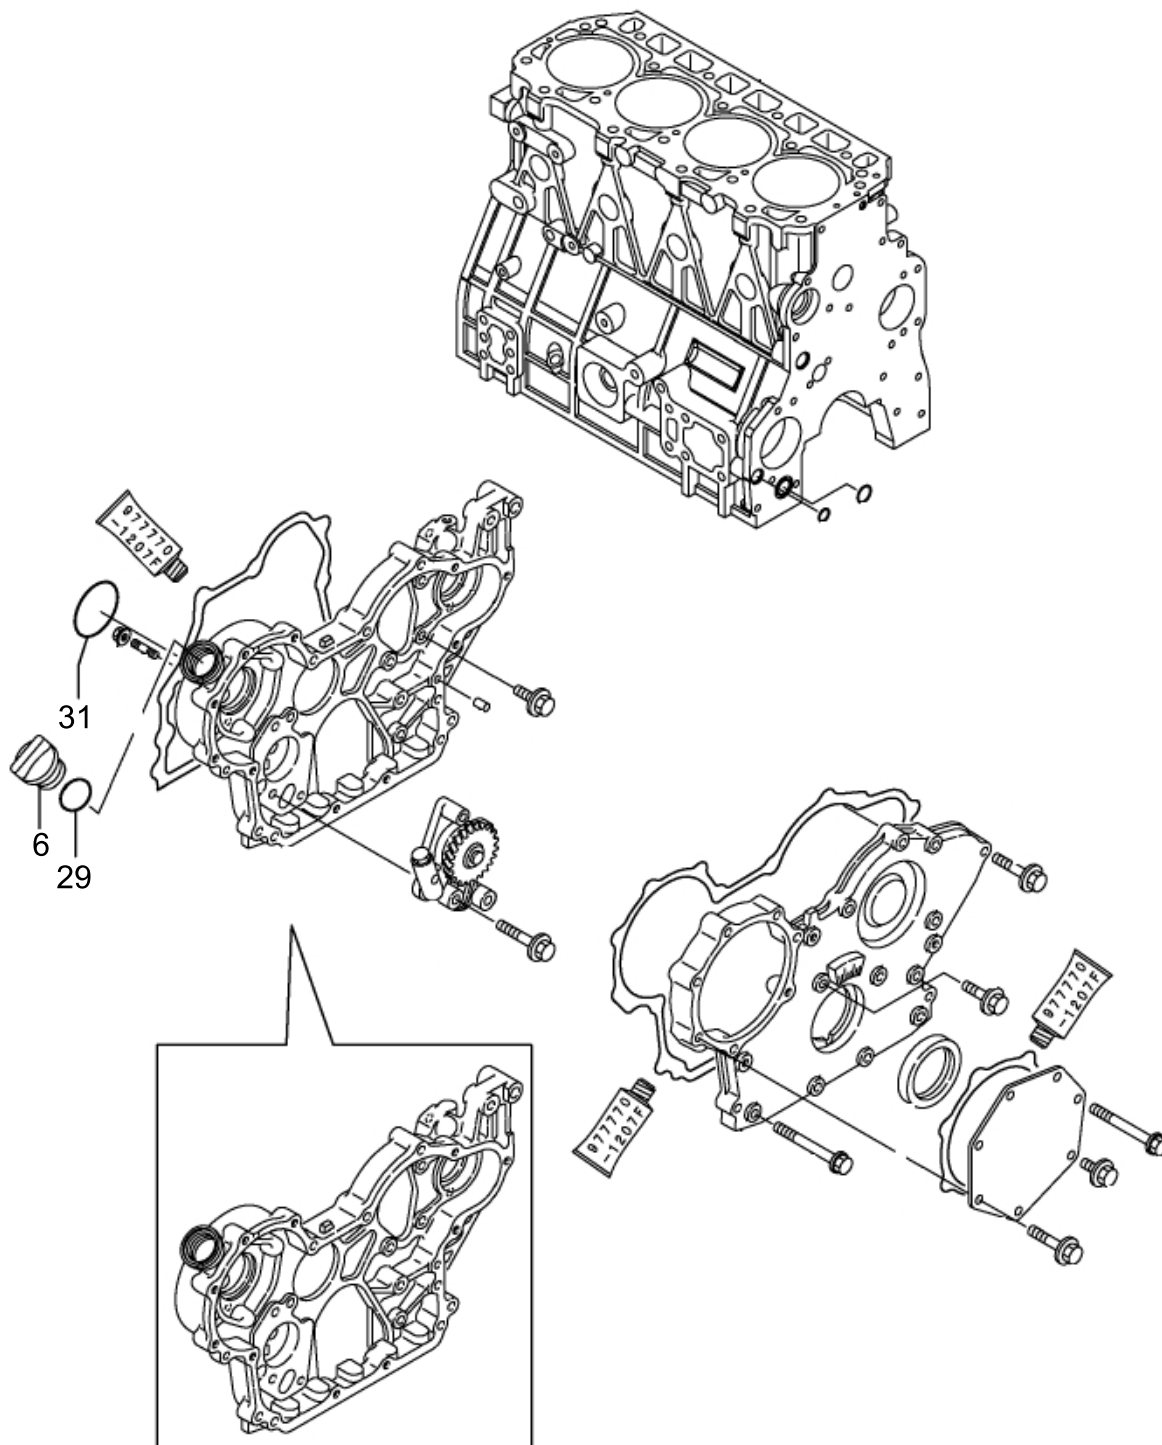

4091 4092

54048010001 - 01.2014

first in intralogistics

Fig	Part-No.	Qty.	Description	Remark	validity	trucks
▶ 00/00			indication			
▶ 00/01			CYLINDER BLOCK			
▶ 00/02			GEAR HOUSING			
▶ 00/03			FLYWHEEL HOUSING & OIL SUMP			
▶ 00/04			CYLINDER HEAD			
▶ 00/05			EXHAUST MANIFOLD			
▶ 00/06			DRIVE GEAR & CAMSHAFT			
▶ 00/07			CRANKSHAFT, PISTONS AND CONNECTING RODS			
▶ 00/08			LUBRICATING OIL SUMP			
▶ 00/09			COOLING SYSTEM			
▶ 00/10			FUEL INJECTION PUMP			
▶ 00/11			FUEL INJECTION EQUIPMENT			
▶ 00/12			FUEL LINE			
▶ 00/13			STARTER MOTOR			
▶ 00/14			GENERATOR			
▶ 00/15			GASKET SET			
▶						
▶						
▶						
▶						

PARTS WITHOUT PART-NUMBER NOT REQUIRED FOR THIS APPLICATION.

Fig	Part-No.	Qty.	Description	Remark	validity	trucks
1	12832225113	1	motor part dipstick			
2	12832225114	1	motor part guide			
3	12832225115	1	motor part guide			
4	12832225117	1	motor part O-ring 4D P-10A			
5	12832225032	1	motor part bolt M8?6 plated			
6	12832225119	1	motor part bolt			
7	0009831417	1	oil filter			
15	12832225118	1	motor part switch			

FUEL INJECTION PUMP

Fig	Part-No.	Qty.	Description	Remark	validity	trucks
5	12832225140	1	motor part bracket			
6	12832225141	1	motor part bracket			
7	12832225142	1	motor part bolt M10x 14 plated			
8	12832225143	1	motor part bolt M10x 16 plated			
9	12832225144	1	motor part bolt M10x 20 plated			
10	12832225145	1	motor part bracket			
11	12832225146	2	motor part bolt M6x 25			
12	12832220802	1	pump assy.	includes pos. 29 - 131		