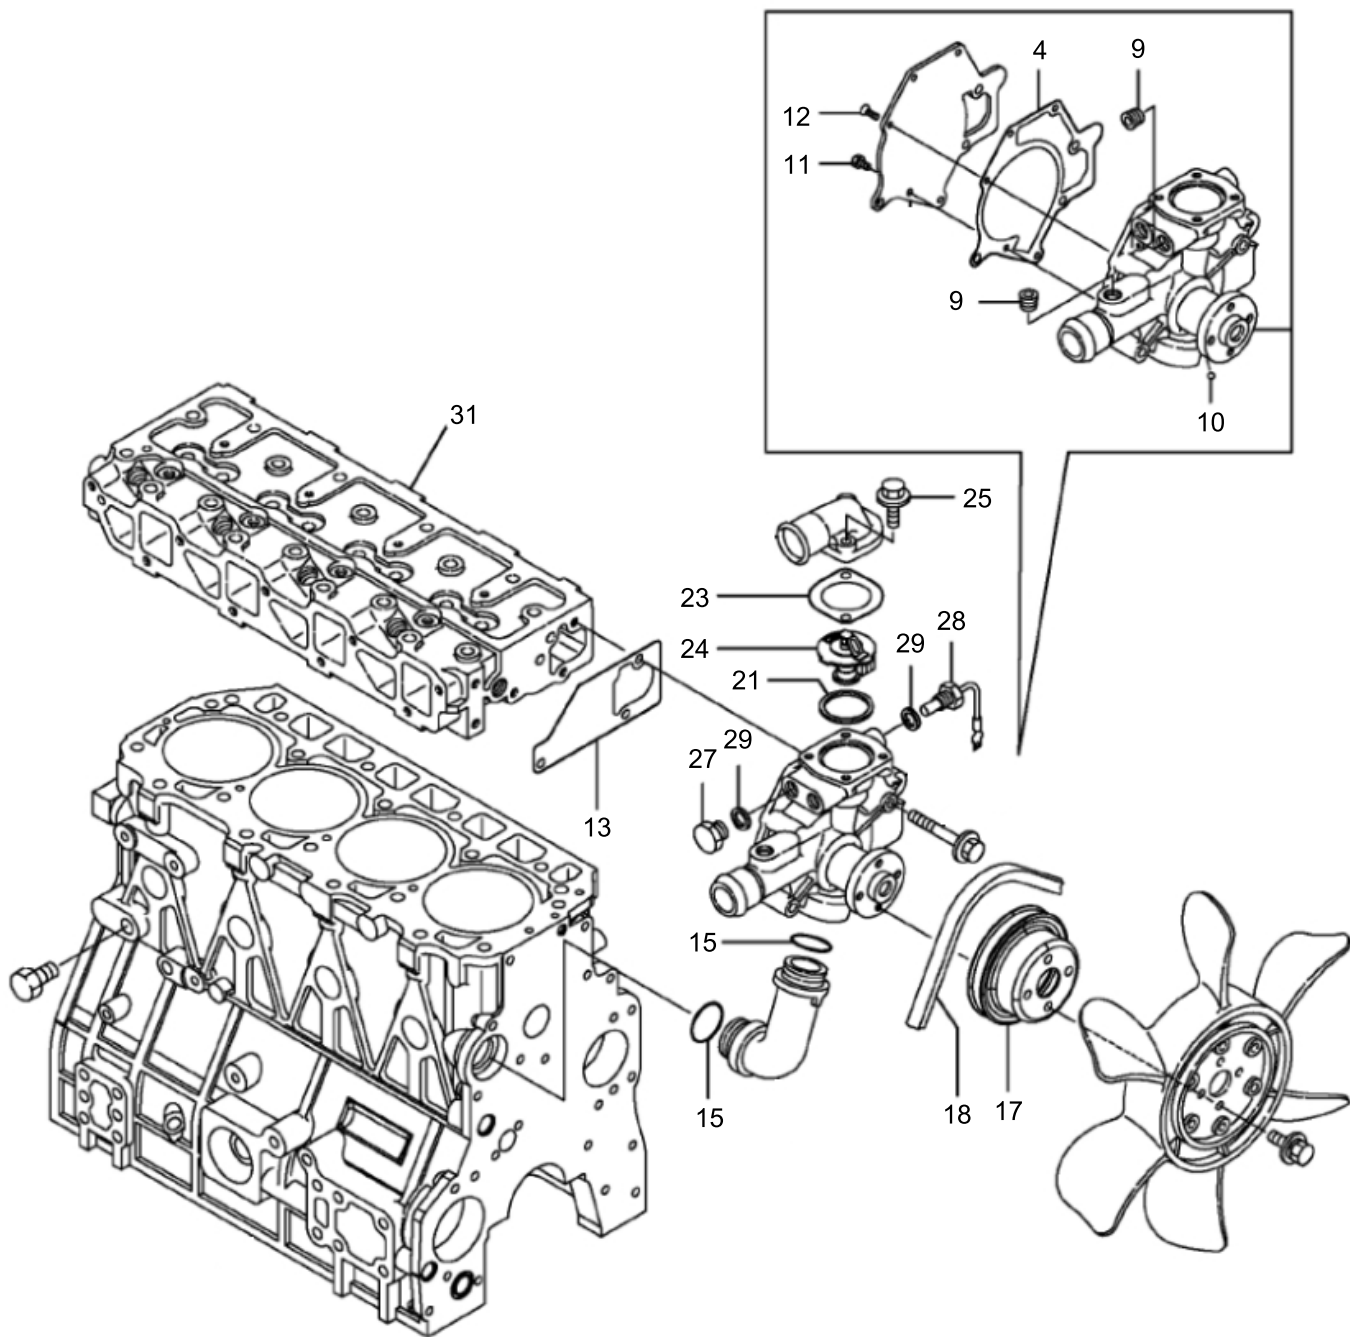

4091 4092

54048010001 - 01.2014

first in intralogistics

Fig	Part-No.	Qty.	Description	Remark	validity	trucks
▶ 00/00			indication			
▶ 00/01			CYLINDER BLOCK			
▶ 00/02			GEAR HOUSING			
▶ 00/03			FLYWHEEL HOUSING & OIL SUMP			
▶ 00/04			CYLINDER HEAD			
▶ 00/05			EXHAUST MANIFOLD			
▶ 00/06			DRIVE GEAR & CAMSHAFT			
▶ 00/07			CRANKSHAFT, PISTONS AND CONNECTING RODS			
▶ 00/08			LUBRICATING OIL SUMP			
▶ 00/09			COOLING SYSTEM			
▶ 00/10			FUEL INJECTION PUMP			
▶ 00/11			FUEL INJECTION EQUIPMENT			
▶ 00/12			FUEL LINE			
▶ 00/13			STARTER MOTOR			
▶ 00/14			GENERATOR			
▶ 00/15			GASKET SET			
▶						
▶						
▶						
▶						

PARTS WITHOUT PART-NUMBER NOT REQUIRED FOR THIS APPLICATION.

Fig	Part-No.	Qty.	Description	Remark	validity	trucks
1	12832225113	1	motor part dipstick			
2	12832225114	1	motor part guide			
3	12832225115	1	motor part guide			
4	12832225117	1	motor part O-ring 4D P-10A			
5	12832225032	1	motor part bolt M8?6 plated			
6	12832225119	1	motor part bolt			
7	0009831417	1	oil filter			
15	12832225118	1	motor part switch			

FUEL INJECTION PUMP

Fig	Part-No.	Qty.	Description	Remark	validity	trucks
5	12832225140	1	motor part bracket			
6	12832225141	1	motor part bracket			
7	12832225142	1	motor part bolt M10x 14 plated			
8	12832225143	1	motor part bolt M10x 16 plated			
9	12832225144	1	motor part bolt M10x 20 plated			
10	12832225145	1	motor part bracket			
11	12832225146	2	motor part bolt M6x 25			
12	12832220802	1	pump assy.	includes pos. 29 - 131		