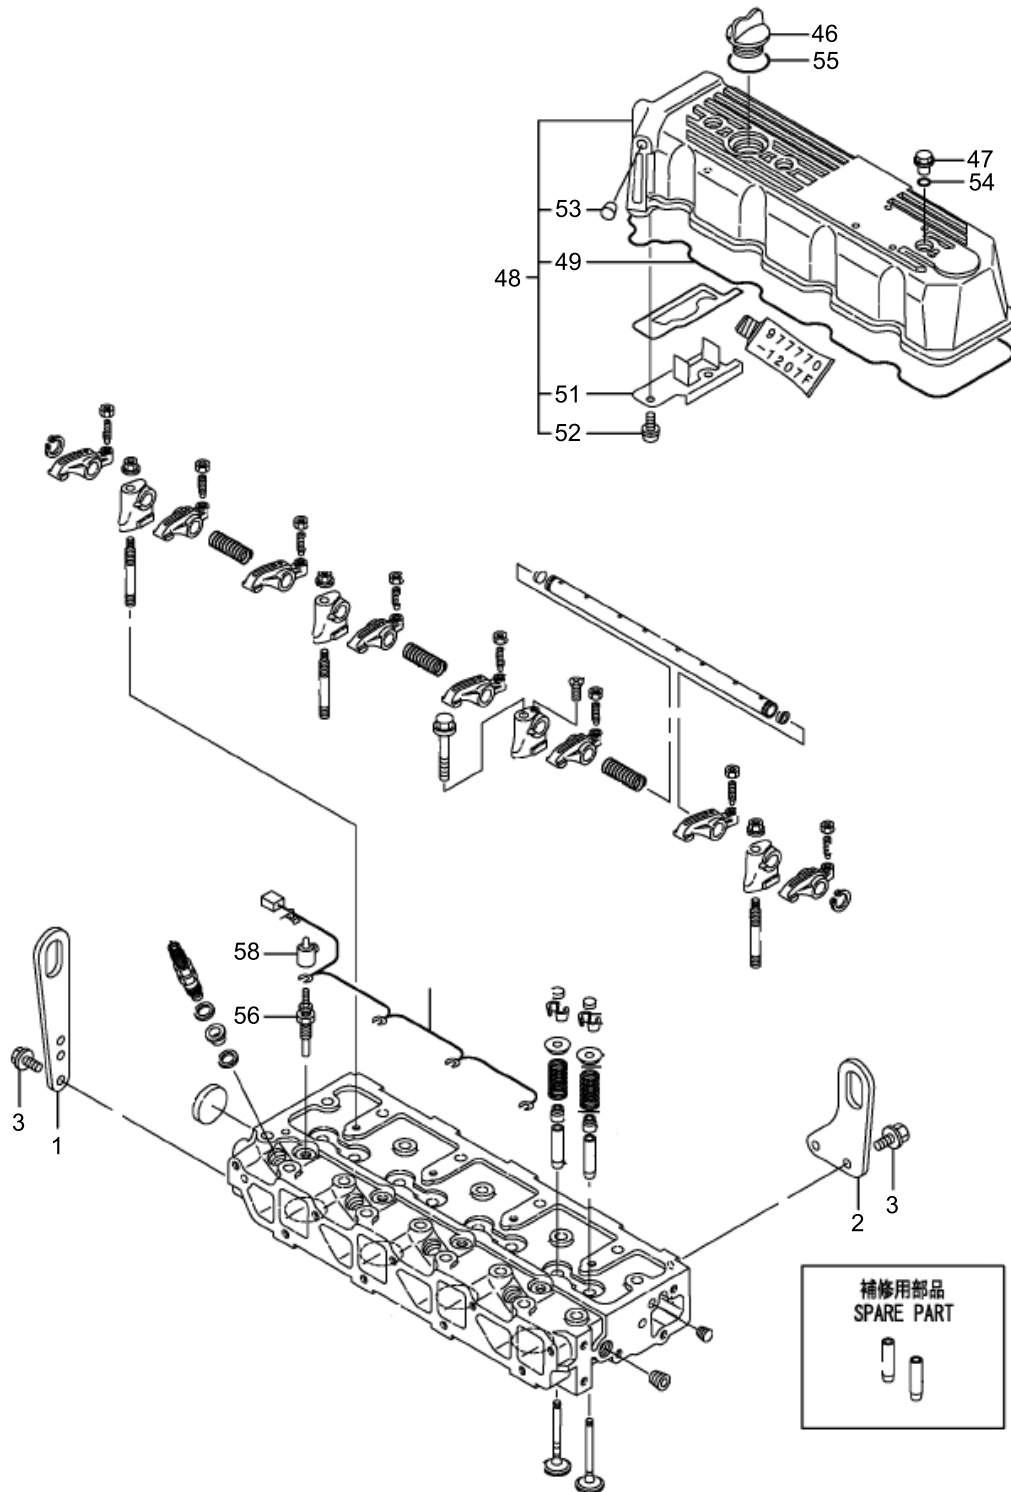

4091 4092

54048010001 - 01.2014

first in intralogistics

Fig	Part-No.	Qty.	Description	Remark	validity	trucks
▶ 00/00			indication			
▶ 00/01			CYLINDER BLOCK			
▶ 00/02			GEAR HOUSING			
▶ 00/03			FLYWHEEL HOUSING & OIL SUMP			
▶ 00/04			CYLINDER HEAD			
▶ 00/05			EXHAUST MANIFOLD			
▶ 00/06			DRIVE GEAR & CAMSHAFT			
▶ 00/07			CRANKSHAFT, PISTONS AND CONNECTING RODS			
▶ 00/08			LUBRICATING OIL SUMP			
▶ 00/09			COOLING SYSTEM			
▶ 00/10			FUEL INJECTION PUMP			
▶ 00/11			FUEL INJECTION EQUIPMENT			
▶ 00/12			FUEL LINE			
▶ 00/13			STARTER MOTOR			
▶ 00/14			GENERATOR			
▶ 00/15			GASKET SET			
▶						
▶						
▶						
▶						

PARTS WITHOUT PART-NUMBER NOT REQUIRED FOR THIS APPLICATION.

Fig	Part-No.	Qty.	Description	Remark	validity	trucks
1	12832225113	1	motor part dipstick			
2	12832225114	1	motor part guide			
3	12832225115	1	motor part guide			
4	12832225117	1	motor part O-ring 4D P-10A			
5	12832225032	1	motor part bolt M8?6 plated			
6	12832225119	1	motor part bolt			
7	0009831417	1	oil filter			
15	12832225118	1	motor part switch			

FUEL INJECTION PUMP

Fig	Part-No.	Qty.	Description	Remark	validity	trucks
5	12832225140	1	motor part bracket			
6	12832225141	1	motor part bracket			
7	12832225142	1	motor part bolt M10x 14 plated			
8	12832225143	1	motor part bolt M10x 16 plated			
9	12832225144	1	motor part bolt M10x 20 plated			
10	12832225145	1	motor part bracket			
11	12832225146	2	motor part bolt M6x 25			
12	12832220802	1	pump assy.	includes pos. 29 - 131		