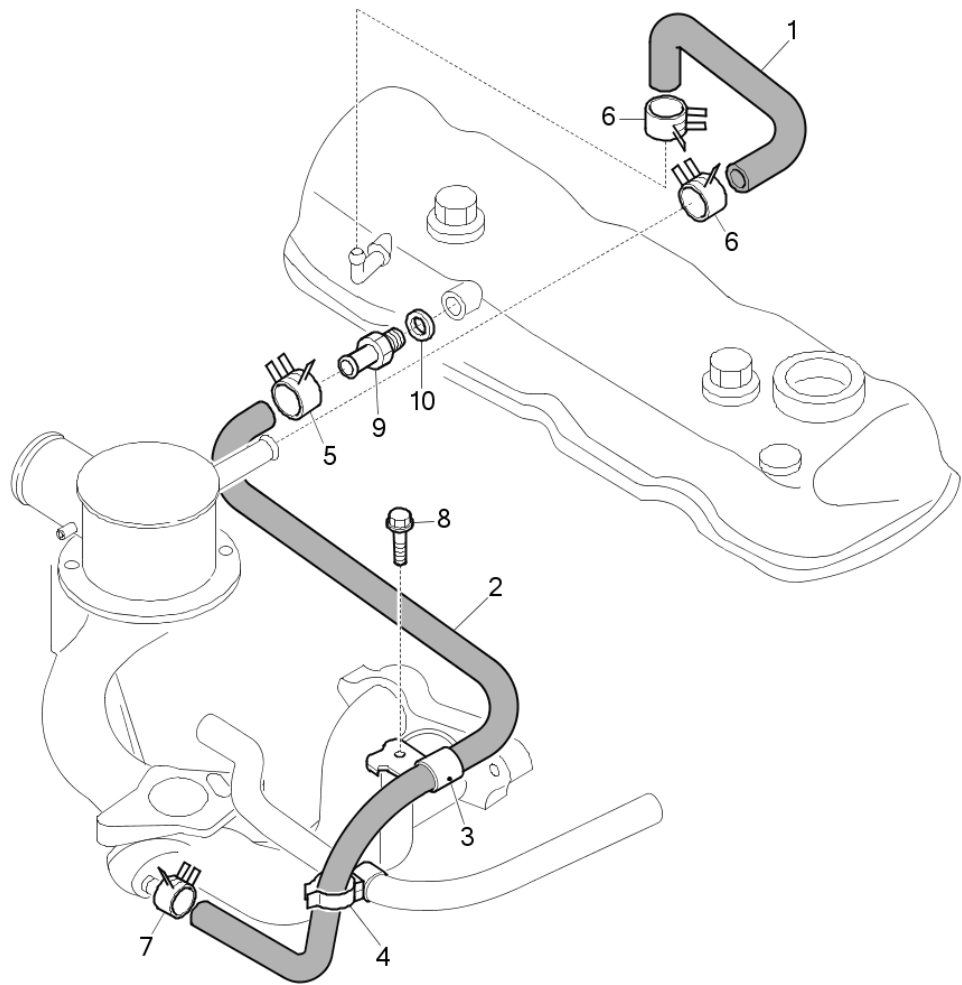

Dis:5870.2

Fig	Part-No.	Qty.	Description	Remark	validity	trucks
1	11828FU400	1	PIPE			
2	11823FU400	1	PIPE			
3	24220FU400	1	LINK.			
4	F2422079901	1	LINK.			
5	1643942L01	1	TERMINAL...			
6	16439V5000	2	TERMINAL...			
7	1643917B00	1	TERMINAL...			
8	NJ0812061633	1	BOLT			
9	1181075T00	1	VALVE			
10	1181241B00	1	INSULATING PLATE