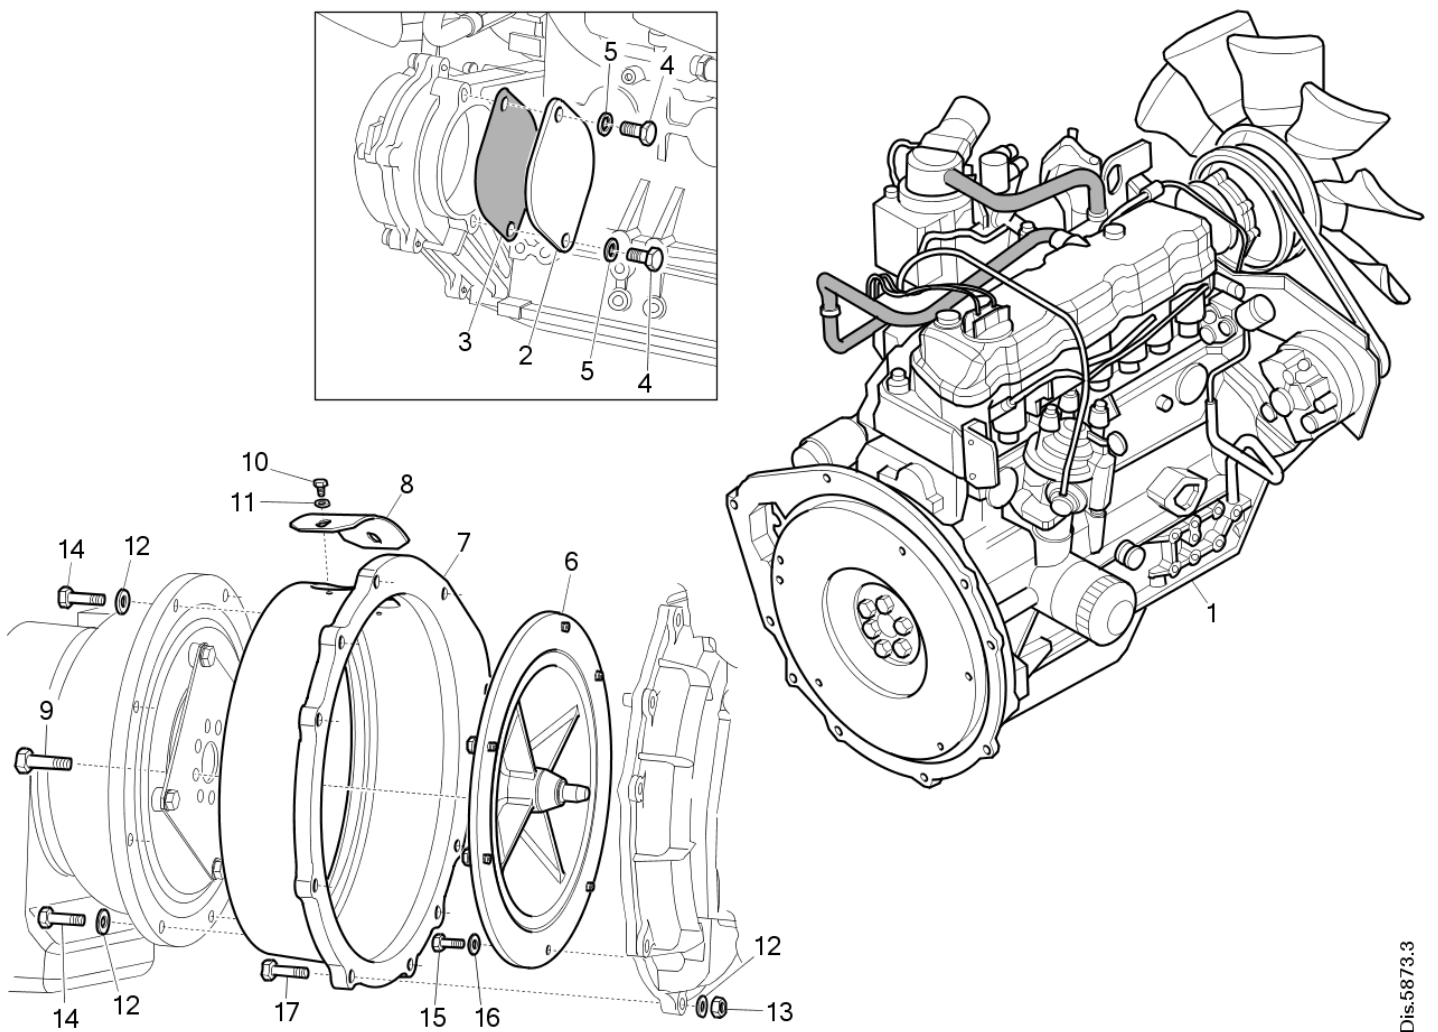

## Still Steds Diesel Fork Truck Rc40 25t Rc40 30t Parts Manual

Full download: <http://manualplace.com/download/still-steds-diesel-fork-truck-rc40-25t-rc40-30t-parts-manual/>

Fig	Part-No.	Qty.	Description	Remark	validity	trucks
▶			PRODUCT INFORMATION			
▶			IC ENGINE			
▶			IC ENGINE AUXILIARY PARTS			
▶			IC ENGINE EXHAUST SYSTEM			
▶			AXLES			
▶			CHASSIS			
▶			DRIVER			
▶			STEERING SYSTEM			
▶			WHEELS AND TYRES			
▶			BRAKE SYSTEM			
▶			CONTROLS			
▶			ELECTRICS; ELECTRONICS			
▶			HYDRAULICS			
▶			OPERATING HYDRAULIC			
▶			LOAD LIFT SYSTEM	up to serial number F540***		
▶			MAST	from serial number 5140***		
▶			LOAD SUPPORT			
▶			ATTACHMENTS	up to serial number F540***		
▶			ATTACHMENTS	from serial number 5140***		
▶			SPECIAL EQUIPMENT			
▶			OTHER ACCESSORIES			

Fig	Part-No.	Qty.	Description	Remark	validity	trucks
7	50988011864	1	UM	SV		
7	50988011865	1	UM	NO		
7	50988011866	1	UM	FI		
7	50988011867	1	UM	RU		
7	50988011868	1	UM	RO		
7	50988011869	1	UM	PL		
7	50988011870	1	UM	HU		
7	50988011871	1	UM	CS		
7	50988011872	1	UM	SK		
7	50988011873	1	UM	SL		
7	50988011874	1	UM	ET		
7	50988011875	1	UM	LV		
7	50988011876	1	UM	LT		
7	50988011877	1	UM	IS		
7	50988011878	1	UM	TR		
8	50988011441	1	SPL	SPARE PARTS LIST		

Dis.5873.3

Fig	Part-No.	Qty.	Description	Remark	validity	trucks
1	37B1DA5890	1	ENGINE K25 LPG			
2	95382030	1	CASINGS			
3	42579615100	1	SEAL			
4	8004789	2	HEXAGON HEAD SCREW			
5	8418482	2	WASHER			
6	41592641300	1	TAPPET			
7	95381133	1	CASE			
8	95381644	1	OIL SHIELD			
9	16326121	8	SCREW			
10	0501014	2	HEXAGON HEAD SCREW			
11	11197779	2	PLAIN WASHER			
12	8418482	20	WASHER			
13	8003272	8	NUT HEXAGON			
14	16236634	12	SCREW			
15	0501037	6	HEXAGON HEAD SCREW	M8X25		
16	0491547	6	WASHER			
17	0505413	8	HEXAGON HEAD BOLT			