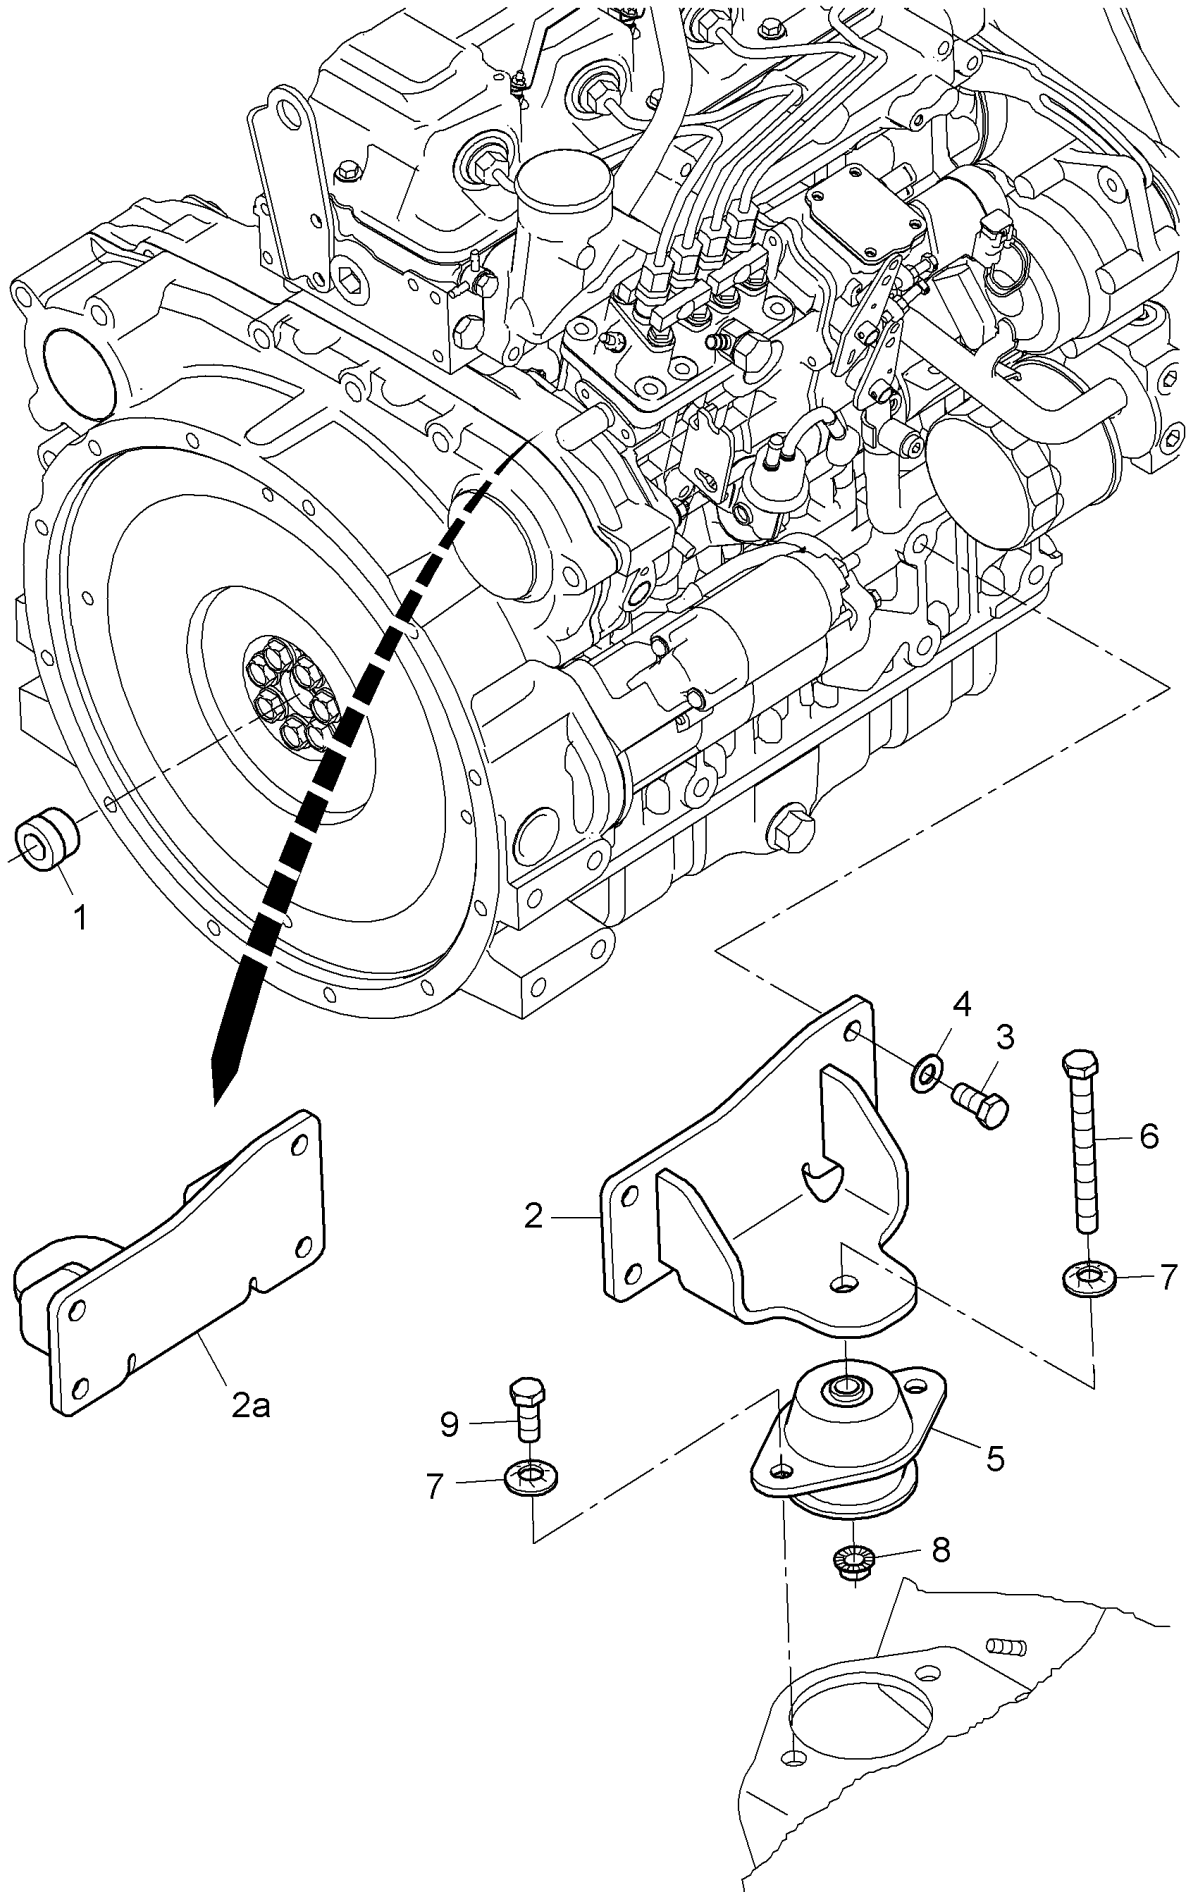

Still Steds Diesel Fork Truck Rc40 25 Rc40 30 Rc40 35 Serie T Parts Manual

Full download: <http://manualplace.com/download/still-steds-diesel-fork-truck-rc40-25-rc40-30-rc40-35-serie-t-parts-manual/>

Fig	Part-No.	Qty.	Description	Remark	validity	trucks
▶			PRODUCT INFORMATION			
▶			INTERNAL COMBUSTION ENGINE			
▶			INTERNAL COMBUSTION ENGINE	attachment parts		
▶			INTERNAL COMBUSTION ENGINE	EXHAUST SYSTEM		
▶			MECHANICAL DRIVE AXLE			
▶			CHASSIS			
▶			DRIVER			
▶			STEERING SYSTEM			
▶			WHEELS AND TYRES			
▶			BRAKING SYSTEM			
▶			OPERATING DEVICES			
▶			ELECTRICS; ELECTRONICS			
▶			HYDRAULICS			
▶			WORKING HYDRAULIC			
▶			LOAD LIFT SYSTEM			
▶			MAST			
▶			LOAD SUPPORT			
▶			ATTACHMENTS			
▶			SPECIAL EQUIPMENT			
▶			OTHER ACCESSORIES			

19277

Fig	Part-No.	Qty.	Description	Remark	validity	trucks
1	54022531400	1	BUSH	Diesel		
2	54022121203	1	SUPPORT	right Diesel		
2a	54022121202	1	SUPPORT	left Diesel		
3	9011316191	8	HEXAGON HEAD SCREW	Diesel		
4	0500953	8	DETENT RING	Diesel		
5	0533509	2	SPRING ELEMENT			
6	0501123	2	HEXAGON BOLT		->16.05.2013	
6	0505361	2	HEXAGON BOLT		17.05.2013- >22.08.2013	
6	8004576	2	HEXAGON HEAD BOLT		23.08.2013->	
7	0530303	6	LOCK EDGE WASHER			
8	8003277	2	HEXAGON NUT		->16.05.2013	
8	0532023	2	HEXAGON NUT		17.05.2013->	
9	0501104	4	HEXAGON BOLT		->13.06.2014	
9	8004849	4	HEXAGON HEAD SCREW		13.06.2014->	