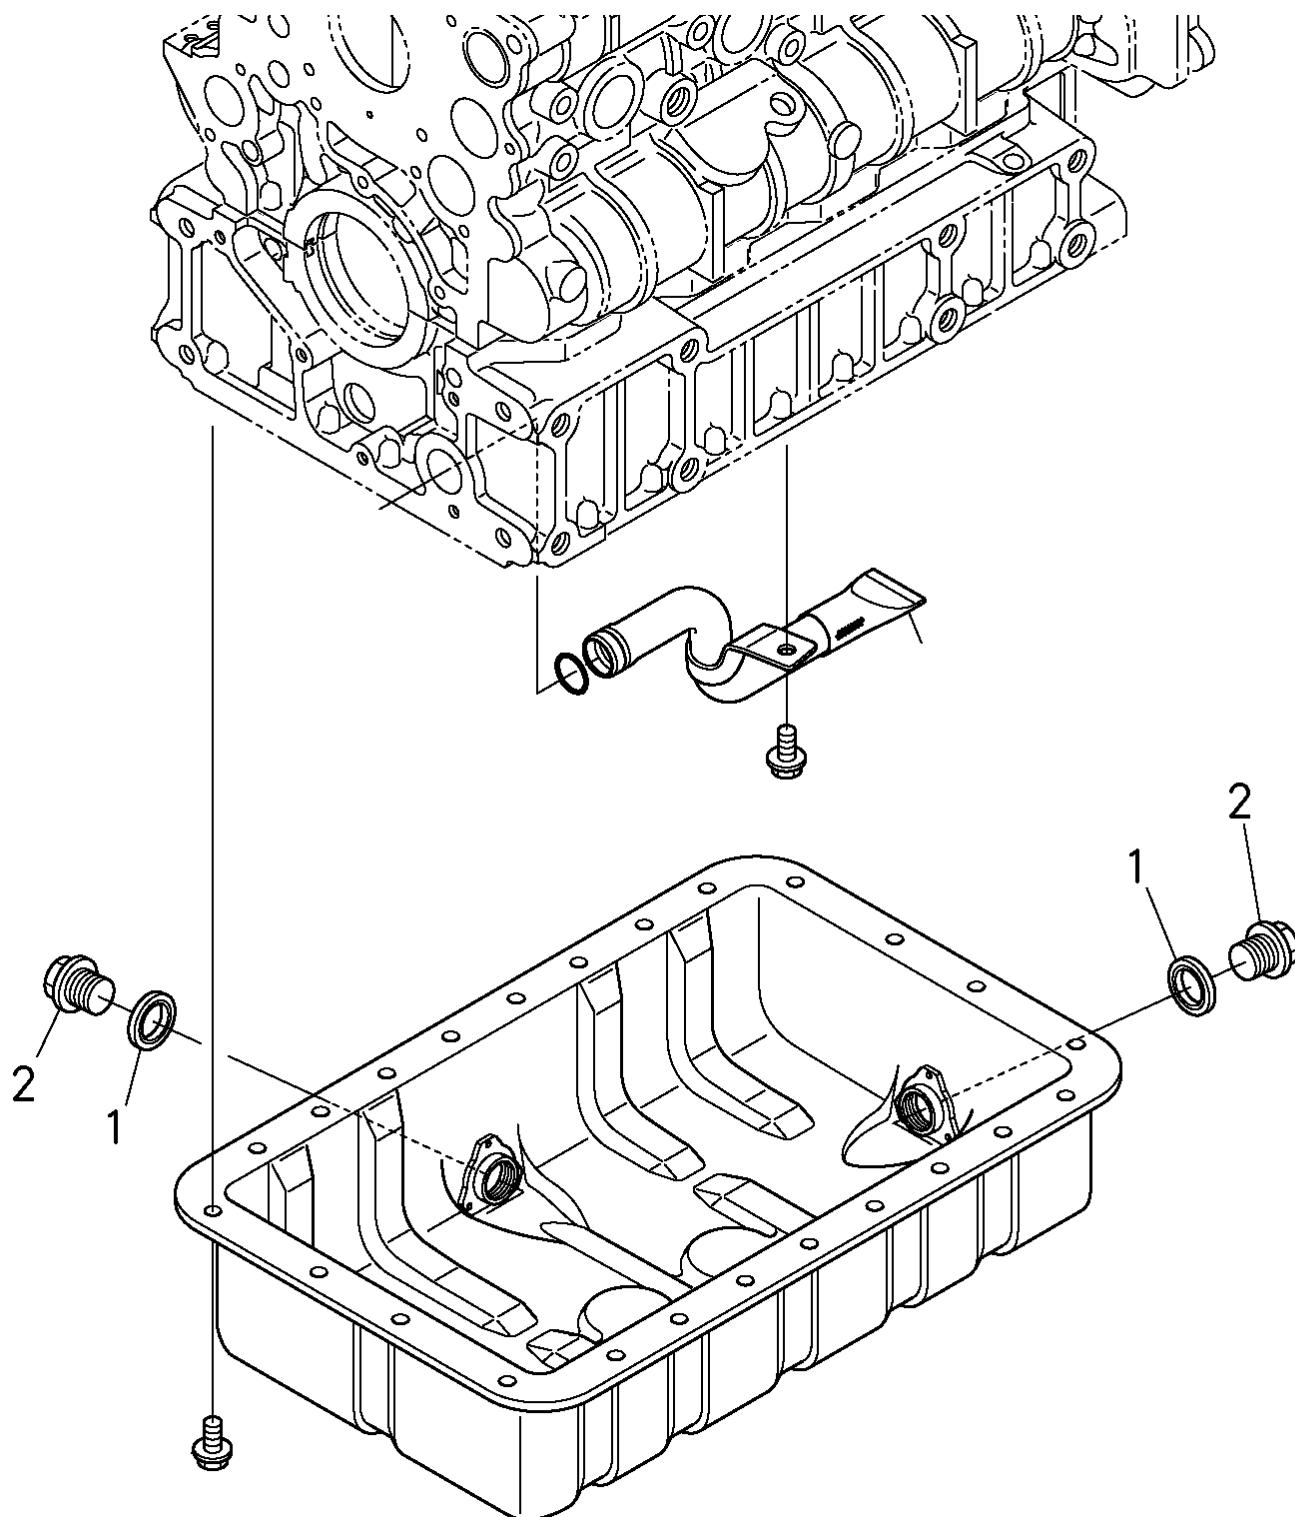

Still Steds Diesel Fork Truck Rc40 25 Rc40 30 Rc40 35 Serie T Parts Manual

Full download: <http://manualplace.com/download/still-steds-diesel-fork-truck-rc40-25-rc40-30-rc40-35-serie-t-parts-manual/>

Fig	Part-No.	Qty.	Description	Remark	validity	trucks
▶			PRODUCT INFORMATION			
▶			INTERNAL COMBUSTION ENGINE			
▶			INTERNAL COMBUSTION ENGINE	attachment parts		
▶			INTERNAL COMBUSTION ENGINE	EXHAUST SYSTEM		
▶			MECHANICAL DRIVE AXLE			
▶			CHASSIS			
▶			DRIVER			
▶			STEERING SYSTEM			
▶			WHEELS AND TYRES			
▶			BRAKING SYSTEM			
▶			OPERATING DEVICES			
▶			ELECTRICS; ELECTRONICS			
▶			HYDRAULICS			
▶			WORKING HYDRAULIC			
▶			LOAD LIFT SYSTEM			
▶			MAST			
▶			LOAD SUPPORT			
▶			ATTACHMENTS			
▶			SPECIAL EQUIPMENT			
▶			OTHER ACCESSORIES			

Fig	Part-No.	Qty.	Description	Remark	validity	trucks
▶			DIESEL ENGINE			
▶			LPG ENGINE			

19470

Fig	Part-No.	Qty.	Description	Remark	validity	trucks
1	54022210500	1	ENGINE			
▶			ENGINE SUSPENSION			
▶			OIL SUMP			
▶			OIL DIPSTICK			
▶			CYLINDER HEAD			
▶			CYLINDER HEAD COVER			
▶			INJECTION PUMP			
▶			FUEL PUMP			
▶			NOZZLE HOLDER			
▶			INJECTION LINE			
▶			ALTERNATOR			
▶			STARTER MOTOR			
▶			CONTROL-UNIT			
▶			THERMOSTAT			
▶			WATER PUMP			
▶			FAN			
▶			OIL COOLER			
▶			SEAL			
▶			FUEL FILTER			

19277

Fig	Part-No.	Qty.	Description	Remark	validity	trucks
1	54022531400	1	BUSH	Diesel		
2	54022121203	1	SUPPORT	right Diesel		
2a	54022121202	1	SUPPORT	left Diesel		
3	9011316191	8	HEXAGON HEAD SCREW	Diesel		
4	0500953	8	DETENT RING	Diesel		
5	0533509	2	SPRING ELEMENT			
6	0501123	2	HEXAGON BOLT		->16.05.2013	
6	0505361	2	HEXAGON BOLT		17.05.2013- >22.08.2013	
6	8004576	2	HEXAGON HEAD BOLT		23.08.2013->	
7	0530303	6	LOCK EDGE WASHER			
8	8003277	2	HEXAGON NUT		->16.05.2013	
8	0532023	2	HEXAGON NUT		17.05.2013->	
9	0501104	4	HEXAGON BOLT		->13.06.2014	
9	8004849	4	HEXAGON HEAD SCREW		13.06.2014->	