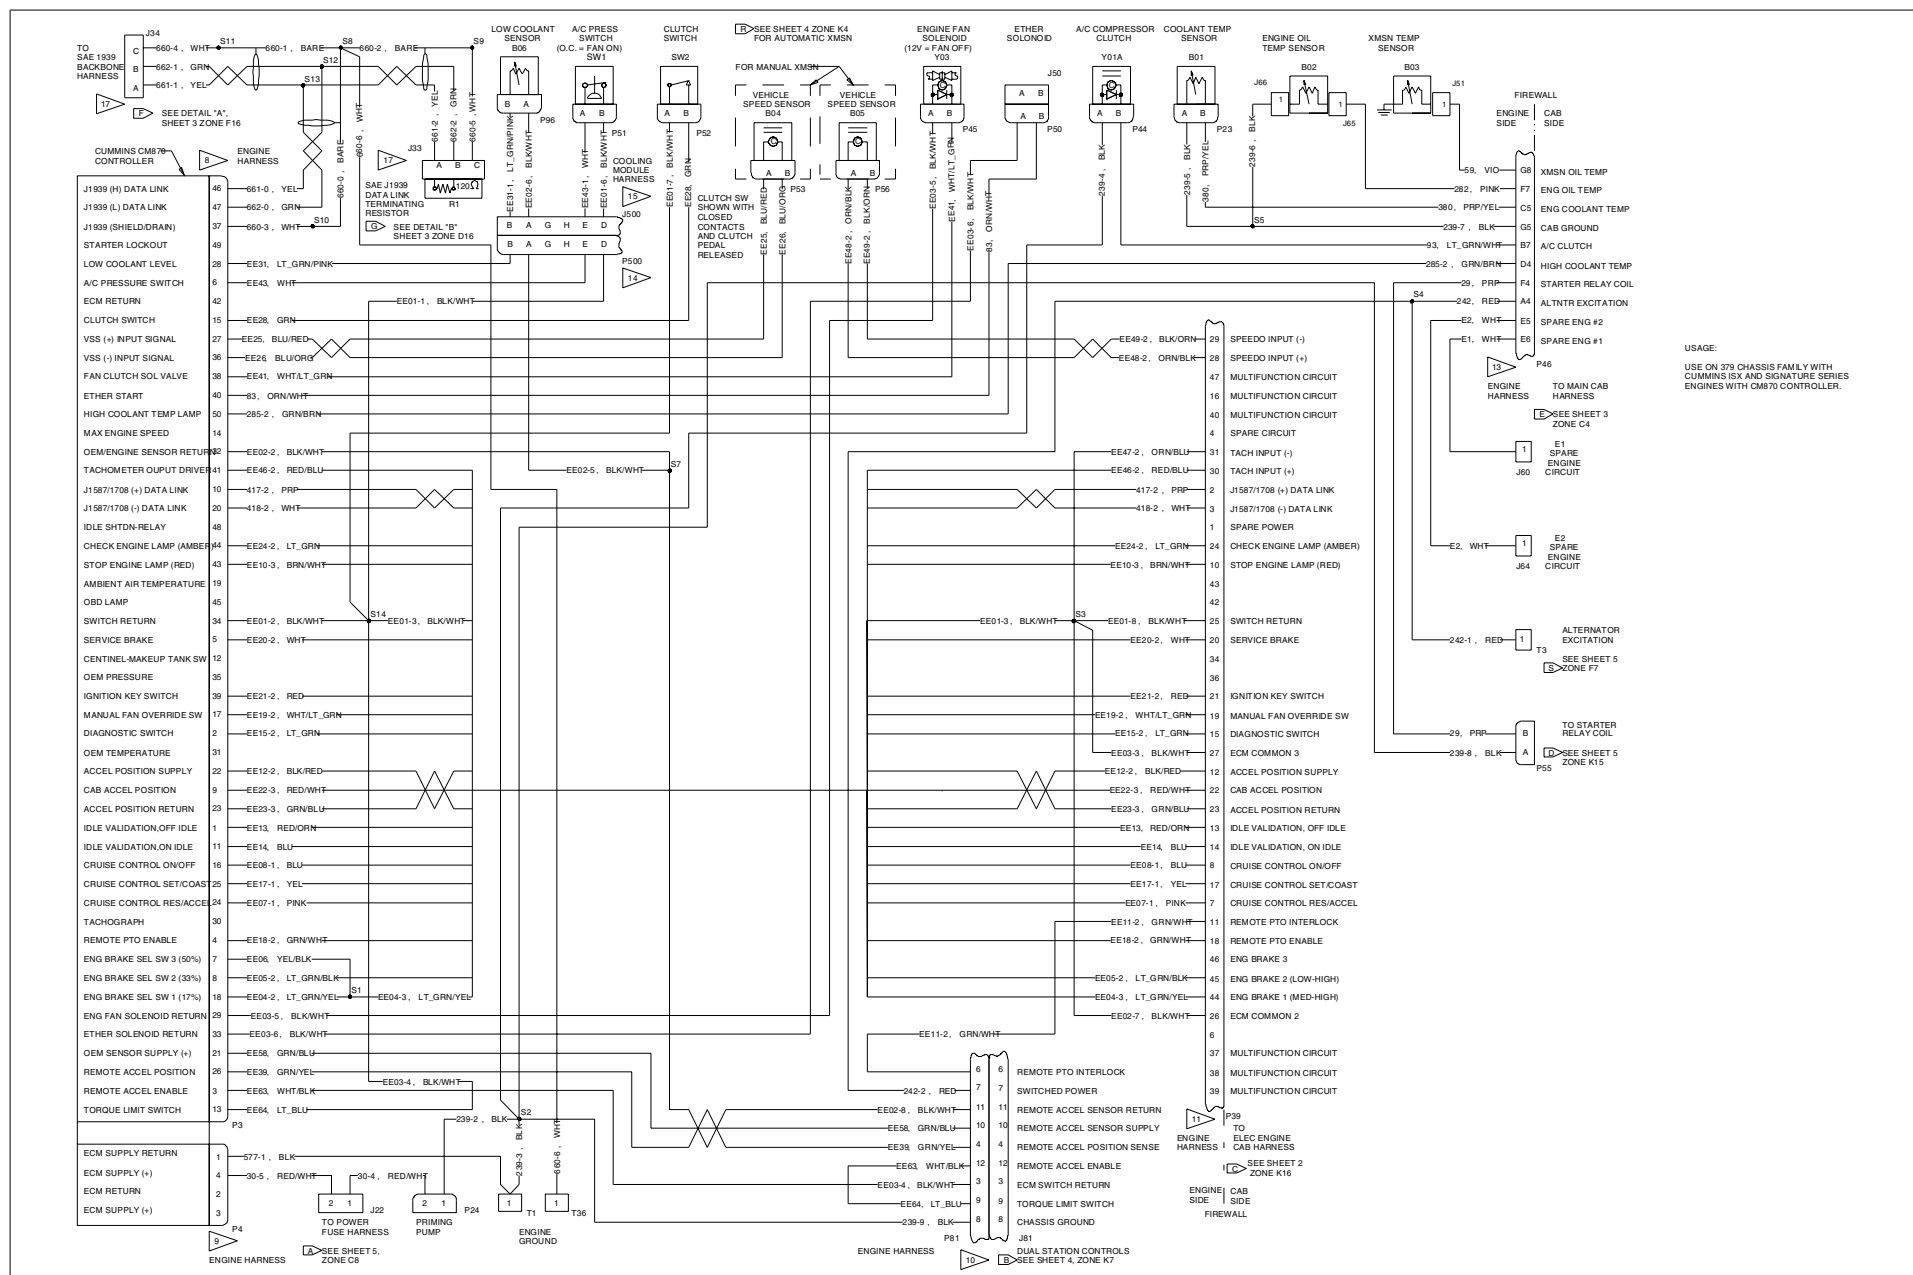

Diagram, System, Cummins ISX, Model 379

This is the cut pages sample. Download all 10 page(s) at: ManualPlace.com