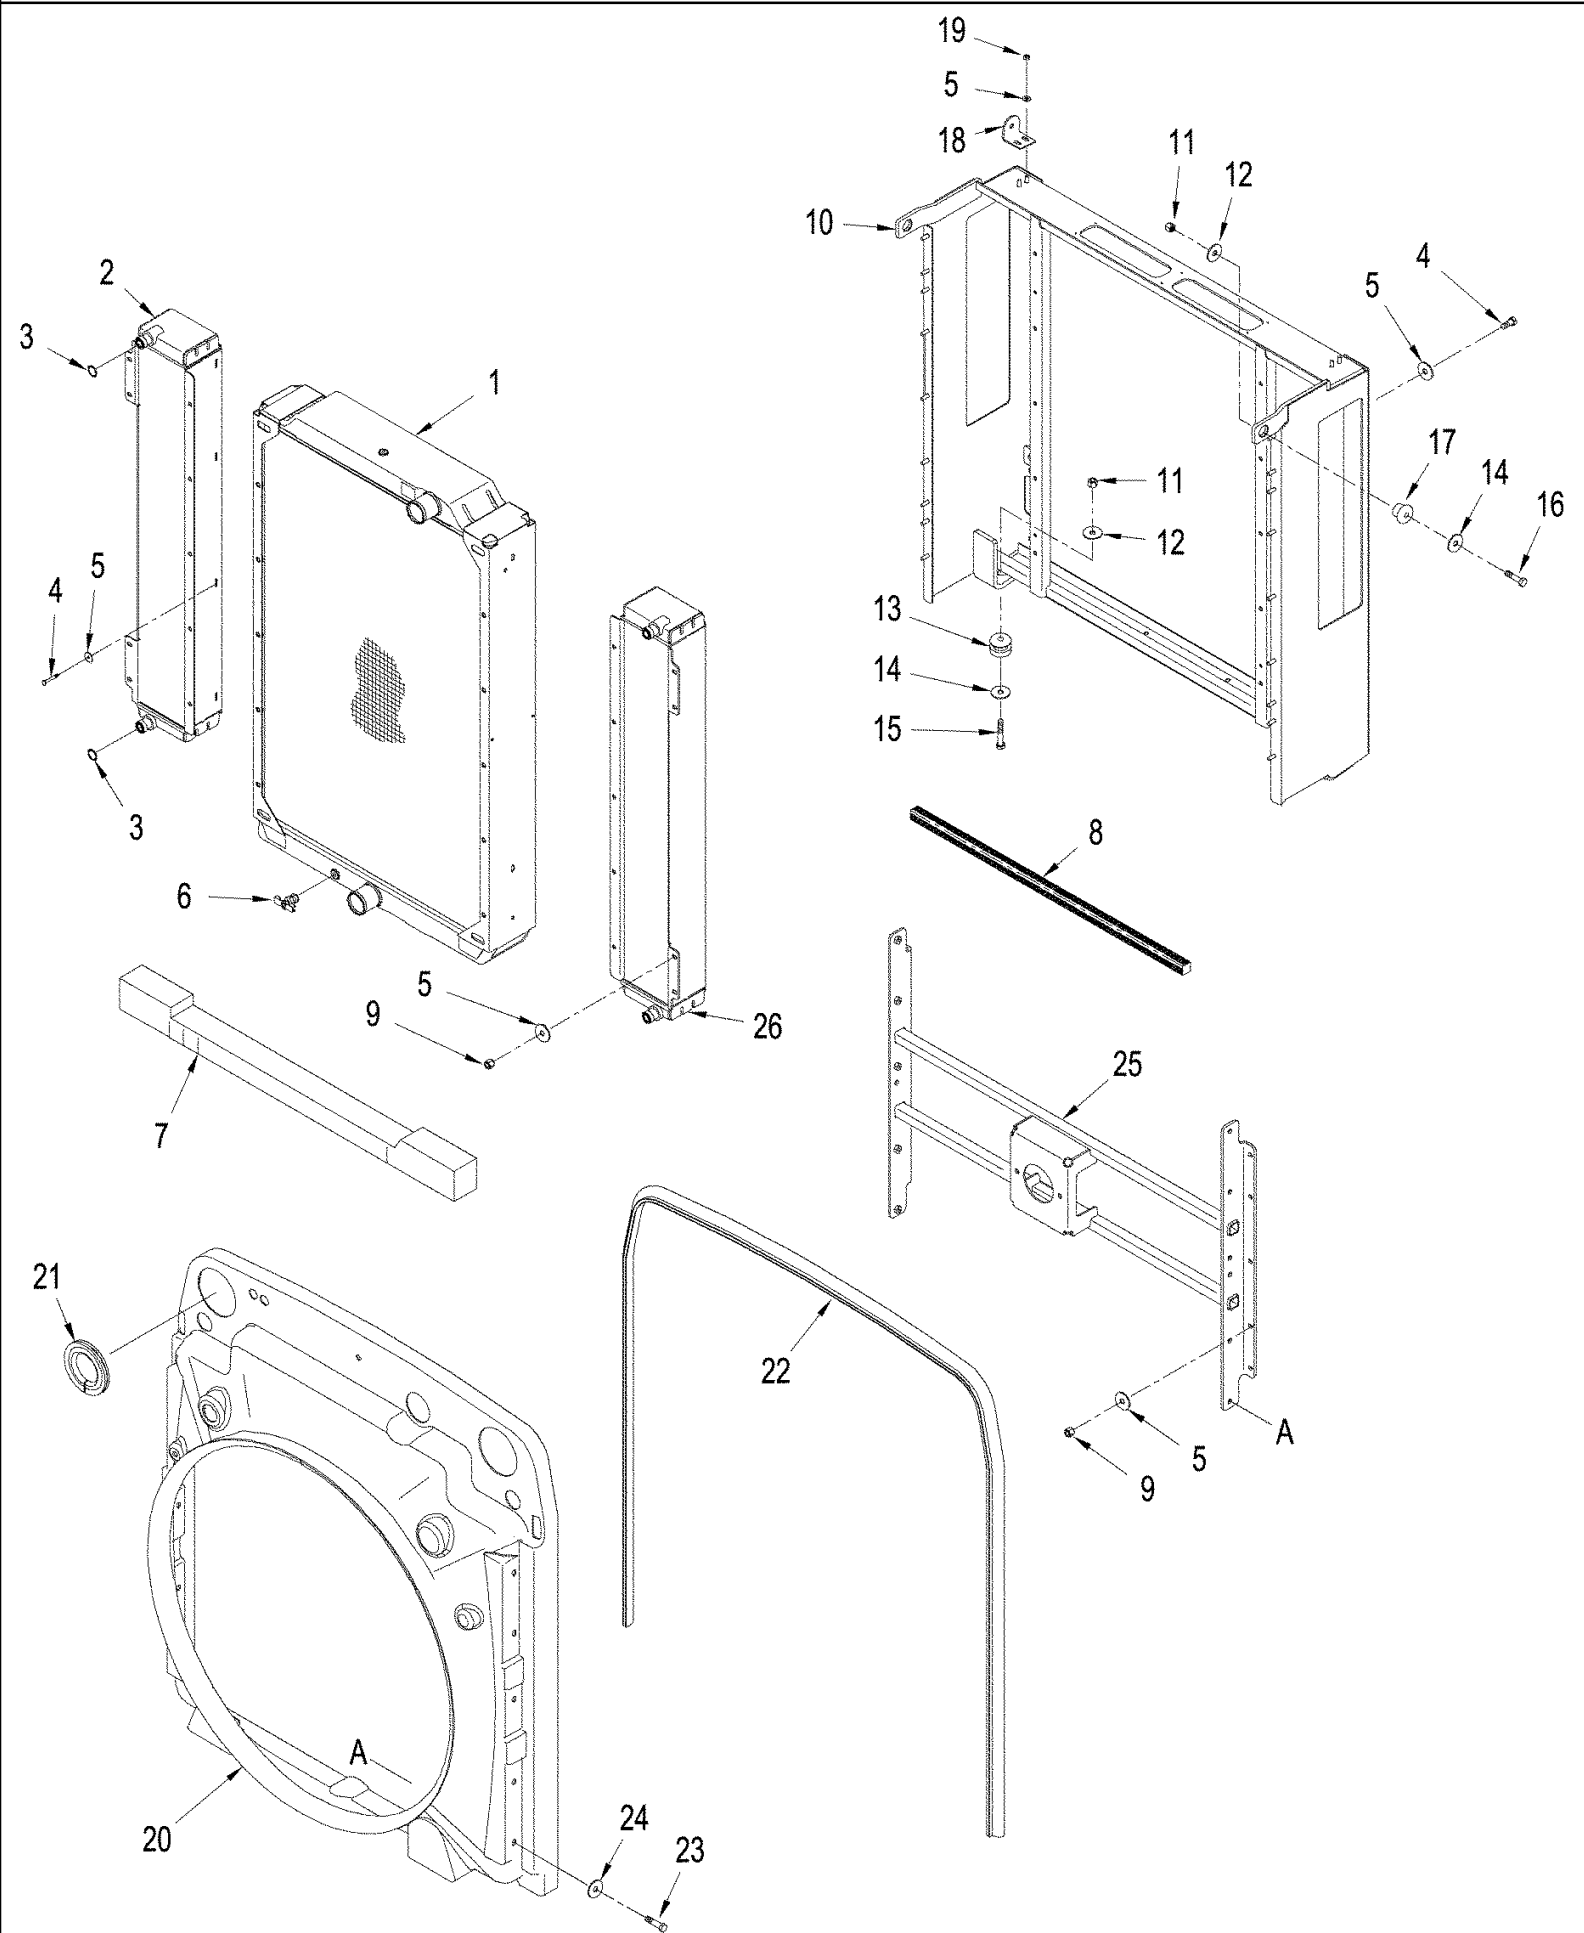

TJ530 TRACTOR (1/06-) - Engine

02-04 RADIATOR MOUNTING AND SHROUD, TJ480 / 530 & T9050 / 9060

Ref	Part Number	Qty	Description
1	87434388	1	RADIATOR,
2	87304000	1	COOLER, OIL,
3	9991976	4	O-RING, -018, 90 Duro, .739" ID x .070" Thk,
4	43233	14	BOLT, Hex, M8 x 20, 10.9,
5	86625263	46	WASHER, M8 x 20 x 1.6,
6	9672304	1	TUBE, Radiator Drain
7	87303991	1	FOAM, Lower Radiator
8	87438141	1	SEAL, Lower Shroud
9	412250	18	NUT, LOCK, M8 x 1.25, CI 8,
10	87355485	1	SUPPORT,
11	832-10412	4	NUT, LOCK, M12 x 1.75, CI 8,
12	435433A1	4	WASHER, 13.5 x 44.5 x 3mm
13	435465A1	2	MOUNT, RUBBER, Isolator
14	86625255	4	WASHER, M13.5 x 24.5 x 3, HT,
15	412085	2	BOLT, Hex, M12 x 80, 10.9,
16	43263	2	BOLT, Hex, M12 x 60, 10.9,
17	L13142	2	BUSHING, Engine Mount
18	361250A1	2	BRACKET, Mounting, Upper Radiator Frame
19	43362	4	NUT, M8, CI 10,
20	87303558	1	SHROUD, Fan, 38"
21	328196A1	2	SEAL, Bulb
22	87350512	1	SEAL,
23	9846677	10	BOLT, Hex, M10 x 25, 10.9, Full Thd,
24	86625253	10	WASHER, M11 x 24 x 2,
25	87303554	1	BRACKET, Mounting, Hydraulic Fan
26	87389872	1	COOLER, OIL,