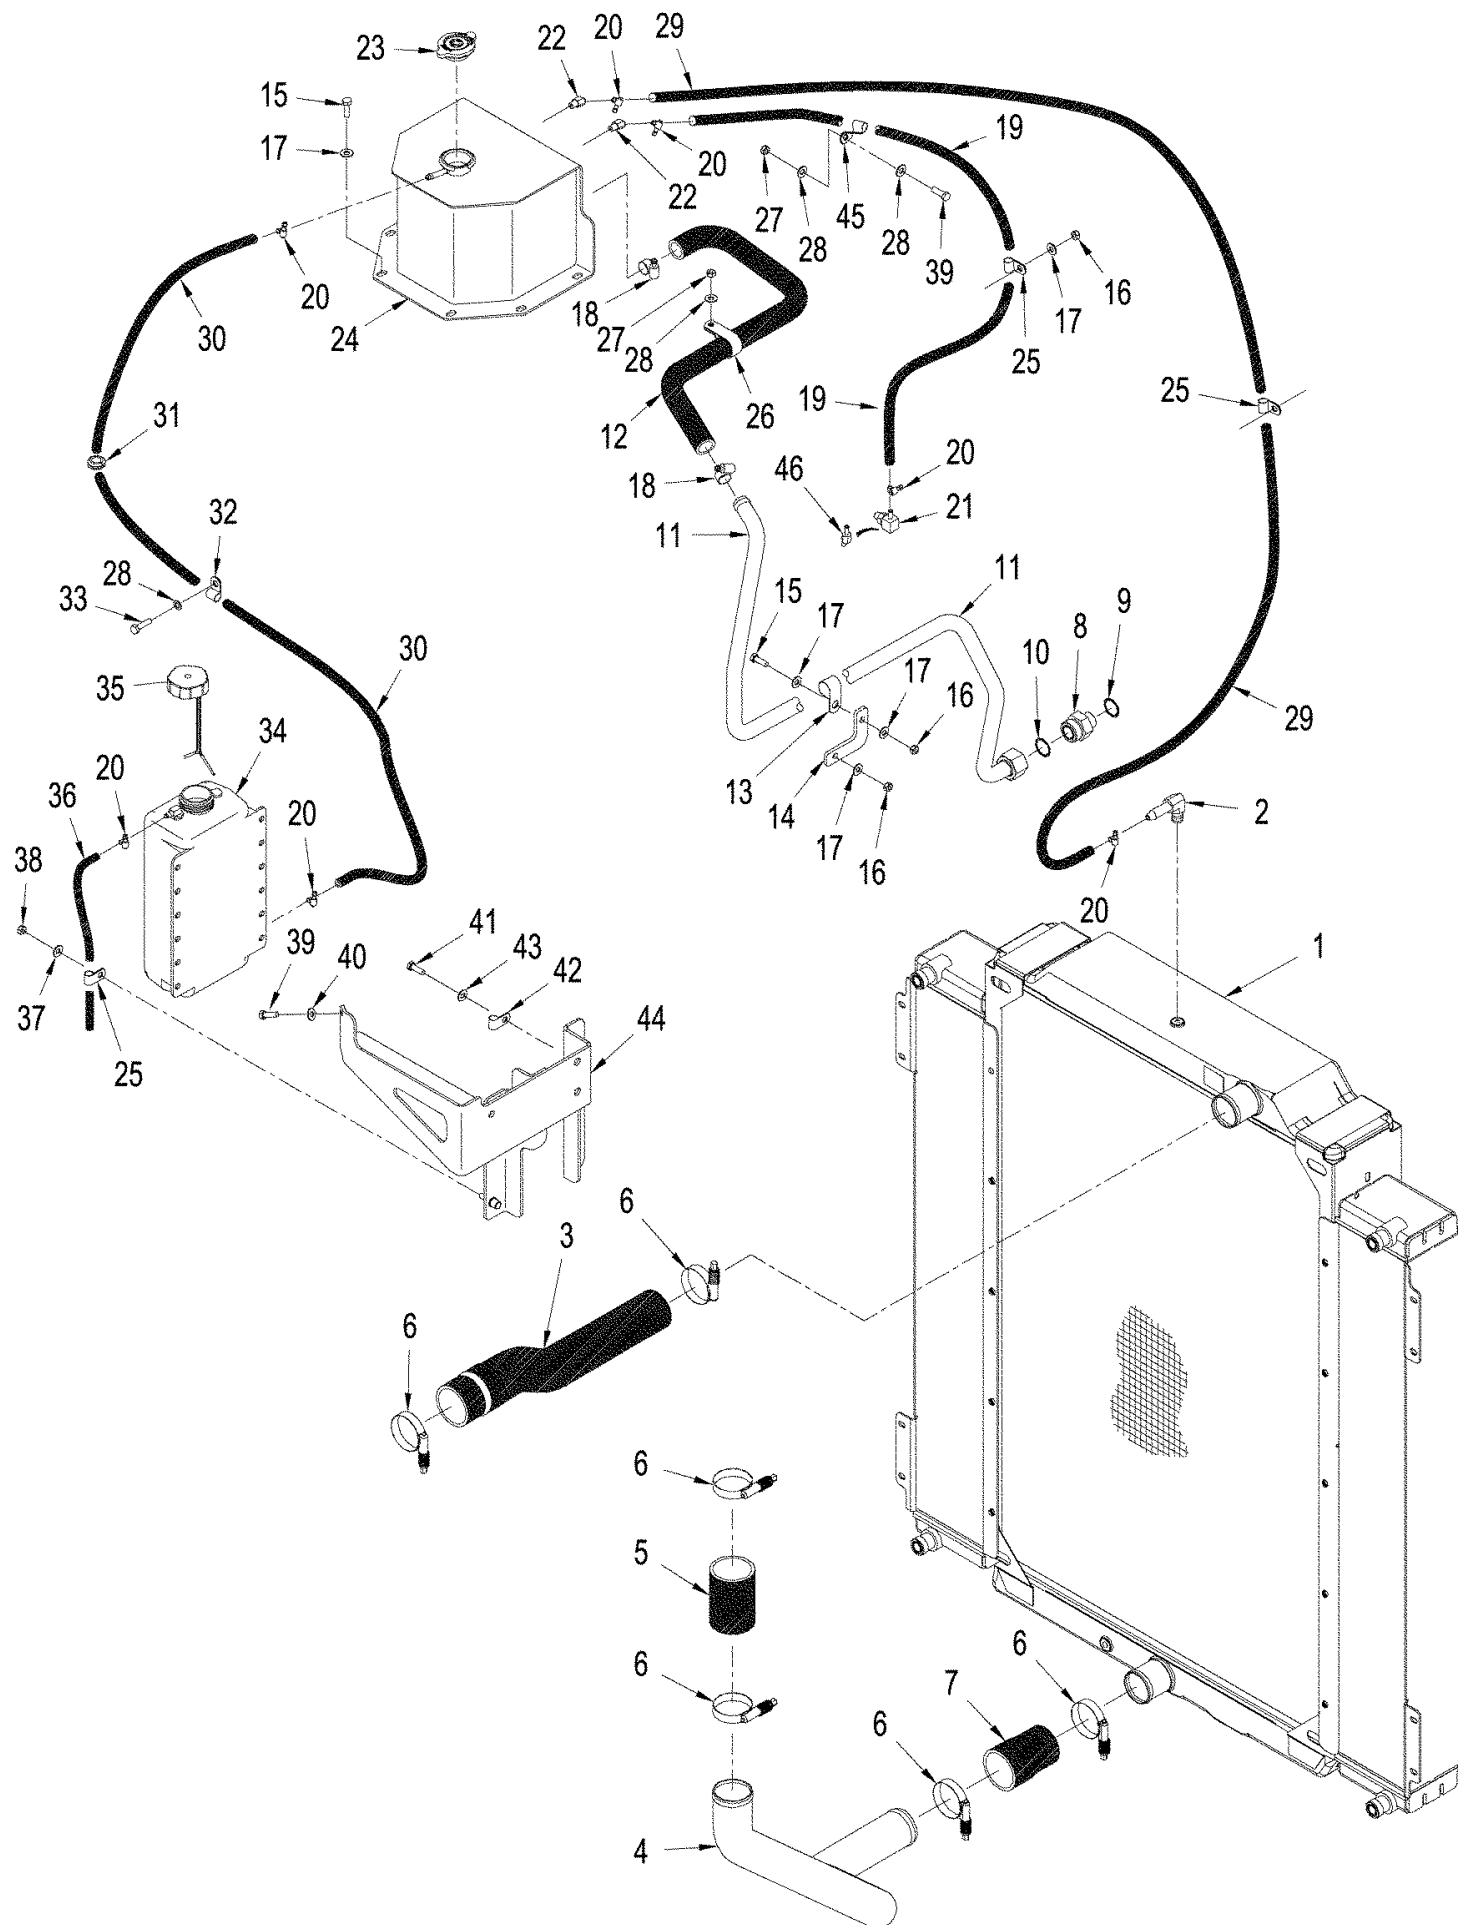

ART

NOT

AVAILABLE

DLR STOCK RECOMMENDED STOCKING LIST

Ref	Part Number	Qty	Description
	43263	8	BOLT, Hex, M12 x 60, 10.9,
	392530	6	NUT, M16, CI 10,
	9843612	2	BOLT, Hex, M20 x 100, 10.9,
	9846950	8	BOLT, Hex, M20 x 90, 10.9,
	14458081	2	O-RING, -122, CI 7, 1.112" ID x .103" Thk,
	86624983	6	BOLT, Hex, M16 x 110, 10.9,
	86625266	12	WASHER, M17.5 x 30 x 4, HT,
	86637742	4	O-RING, -246, 70 Duro, 4.484" ID x .139" Thk,
	86639034	4	BOLT, Hex, M16 x 320, 10.9, Full Thd,
	86639145	2	BOLT, Hex, M20 x 130, 10.9,
	827-22080	10	BOLT, Hex, M22 x 80, 10.9, Full Thd,
	86639171	10	BOLT, Hex, M22 x 130, 10.9,
	86639318	10	WASHER,
	86639325	2	WASHER, M10 x 24.5 x 3, HT,
	177250A1	1	SWITCH, LIGHTS,
	228273A1	6	BOLT, M20 x 110, CL 10.9, Hub
	235676A1	1	CONNECTOR,
	239942A3	1	SEAL, Axle
	256305A2	1	POTENTIOMETER, Draft Control
	259012A1	1	POTENTIOMETER,
	86994156	2	FILTER, AIR, A/C
	87432424	1	SEAL, Axle
	279266A1	1	SWITCH,
	365414A1	1	MIRROR, Manual
	360580A1	1	MIRROR, Electric
	A177462	1	MIRROR, Interior
	324437A1	1	MIRROR, REPLACEMENT,
	329737A1	1	HOSE,
	87407241	1	HOSE, Lower Radiator, TJ380 /430, T9030 / 9040
	87437992	1	TUBE, Lower Radiator, TJ480 / 530, T9050 / 9060
	363226A1	1	BUMPER, Door
	87434676	1	SENDER UNIT, Fuel
	371737A1	2	VALVE, SOLENOID,
	371738A1	2	KIT, O-Ring
	375720A1	1	PIN, Drawbar, Cat. 4, 2"
	376530A1	2	SUPPORT, Step
	393878A1	1	PIN, Quick Release
	87454949	1	UNIT, Armrest Controller
	404450A1	2	SENSOR, Trans.
	451767A1	1	BEARING, Pillow Block
	87406903	2	COLLAR CLAMP,
	418506A1	1	SWITCH, Park Brake
	427514A1	2	SEAL, OIL,
	427524A1	2	BREATHER,
	428156A1	1	PLUG,

DLR STOCK RECOMMENDED STOCKING LIST

Ref	Part Number	Qty	Description
	428159A1	2	SEAL, OIL,
	428165A1	2	O-RING,
	86000308	1	KIT, Spider Bearing, 8C
	435439A1	2	MOUNT, RUBBER,
	92269C1	2	LAMP, WORK,
	433479A1	1	CAP, Fuel
	L115548	2	CLAMP,
	L115549	2	CLAMP, , T9030 / 9040, TJ380 /430
	S8820S00F	2	SEAL, OIL,
	87409372	2	Head, Filter, Trans.