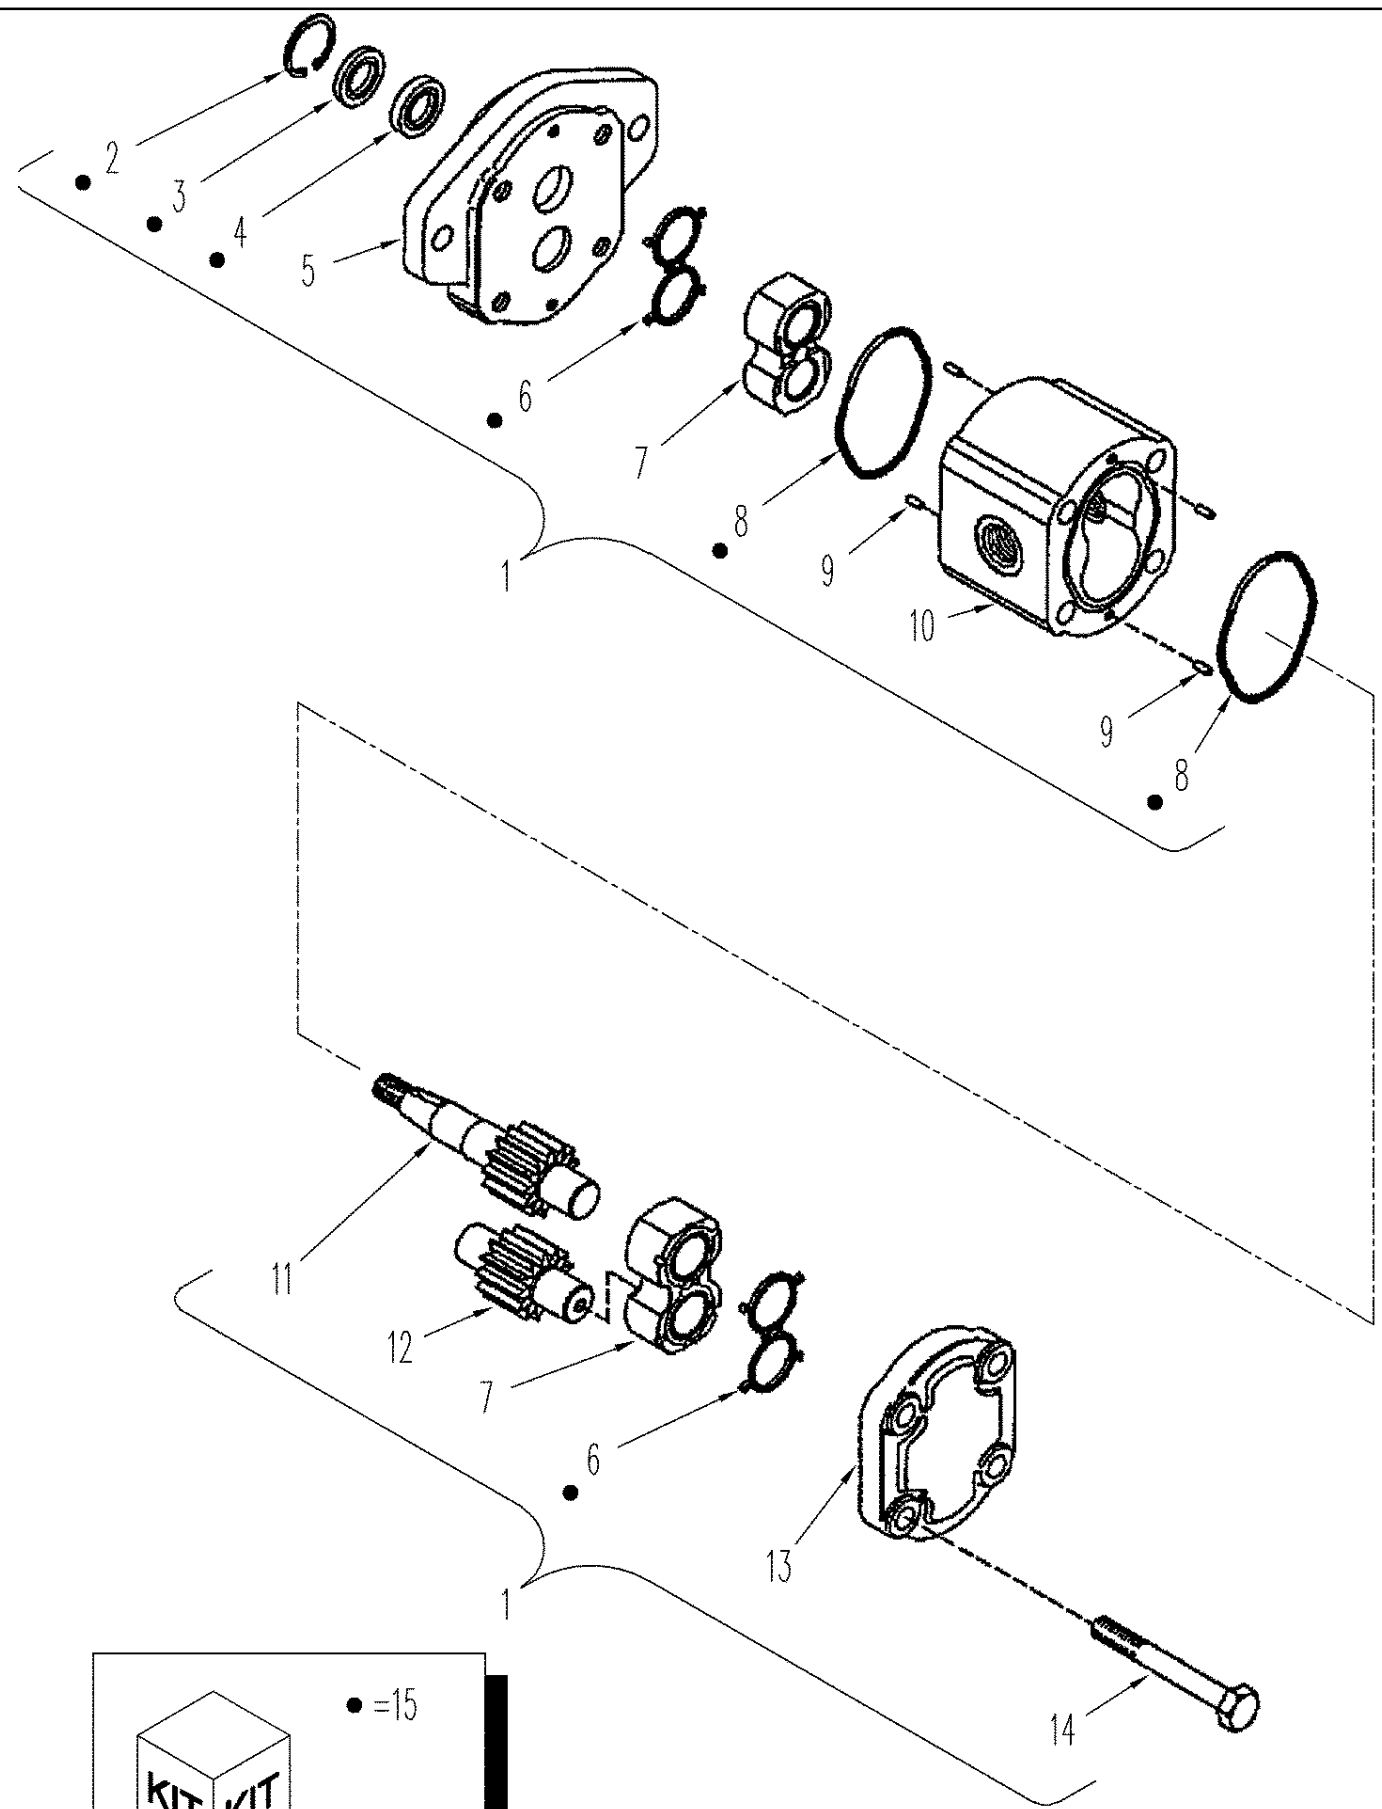

DLR STOCK RECOMMENDED STOCKING LIST

Ref	Part Number	Qty	Description
	428159A1	2	SEAL, OIL,
	428165A1	2	O-RING,
	86000308	1	KIT, Spider Bearing, 8C
	435439A1	2	MOUNT, RUBBER,
	92269C1	2	LAMP, WORK,
	433479A1	1	CAP, Fuel
	L115548	2	CLAMP,
	L115549	2	CLAMP, , T9030 / 9040, TJ380 /430
	S8820S00F	2	SEAL, OIL,
	87409372	2	Head, Filter, Trans.

TJ530 TRACTOR (1/06-) - Engine

02-05 HYDRAULIC FAN DRIVE - MOUNTING

Ref	Part Number	Qty	Description
1	87303558	1	SHROUD, Fan, 38"
2	87438155	1	FAN, 38"
3	863-10020	6	SCREW, Hex Soc Hd, M10 x 20, 12.9,
4	429-1110	1	NUT, 5/8"-18, G8,
5	495-11066	1	WASHER, 5/8", SAE, .656" x 1.312" x .095"
6	87387504	1	FAN, Fan
7	827-12045	2	BOLT, Hex, M12 x 45, 10.9, Full Thd,
8	896-11012	4	WASHER, M13.5 x 24.5 x 3, HT,
9	832-10408	10	NUT, LOCK, M8 x 1.25, CI 8,
10	895-15008	10	WASHER, M8 x 20 x 1.6,
11	87303554	1	BRACKET, Mounting
12	87408786	1	MOTOR, HYDRAULIC, Fan Drive, 33 cc, See Figure: 02-06, BSN Z6F200242
13	832-10412	2	NUT, LOCK, M12 x 1.75, CI 8,
14	87356899	1	MOTOR, HYDRAULIC, Fan Drive, 33 cc, See Figure: 02-06 (01), ASN Z6F200242