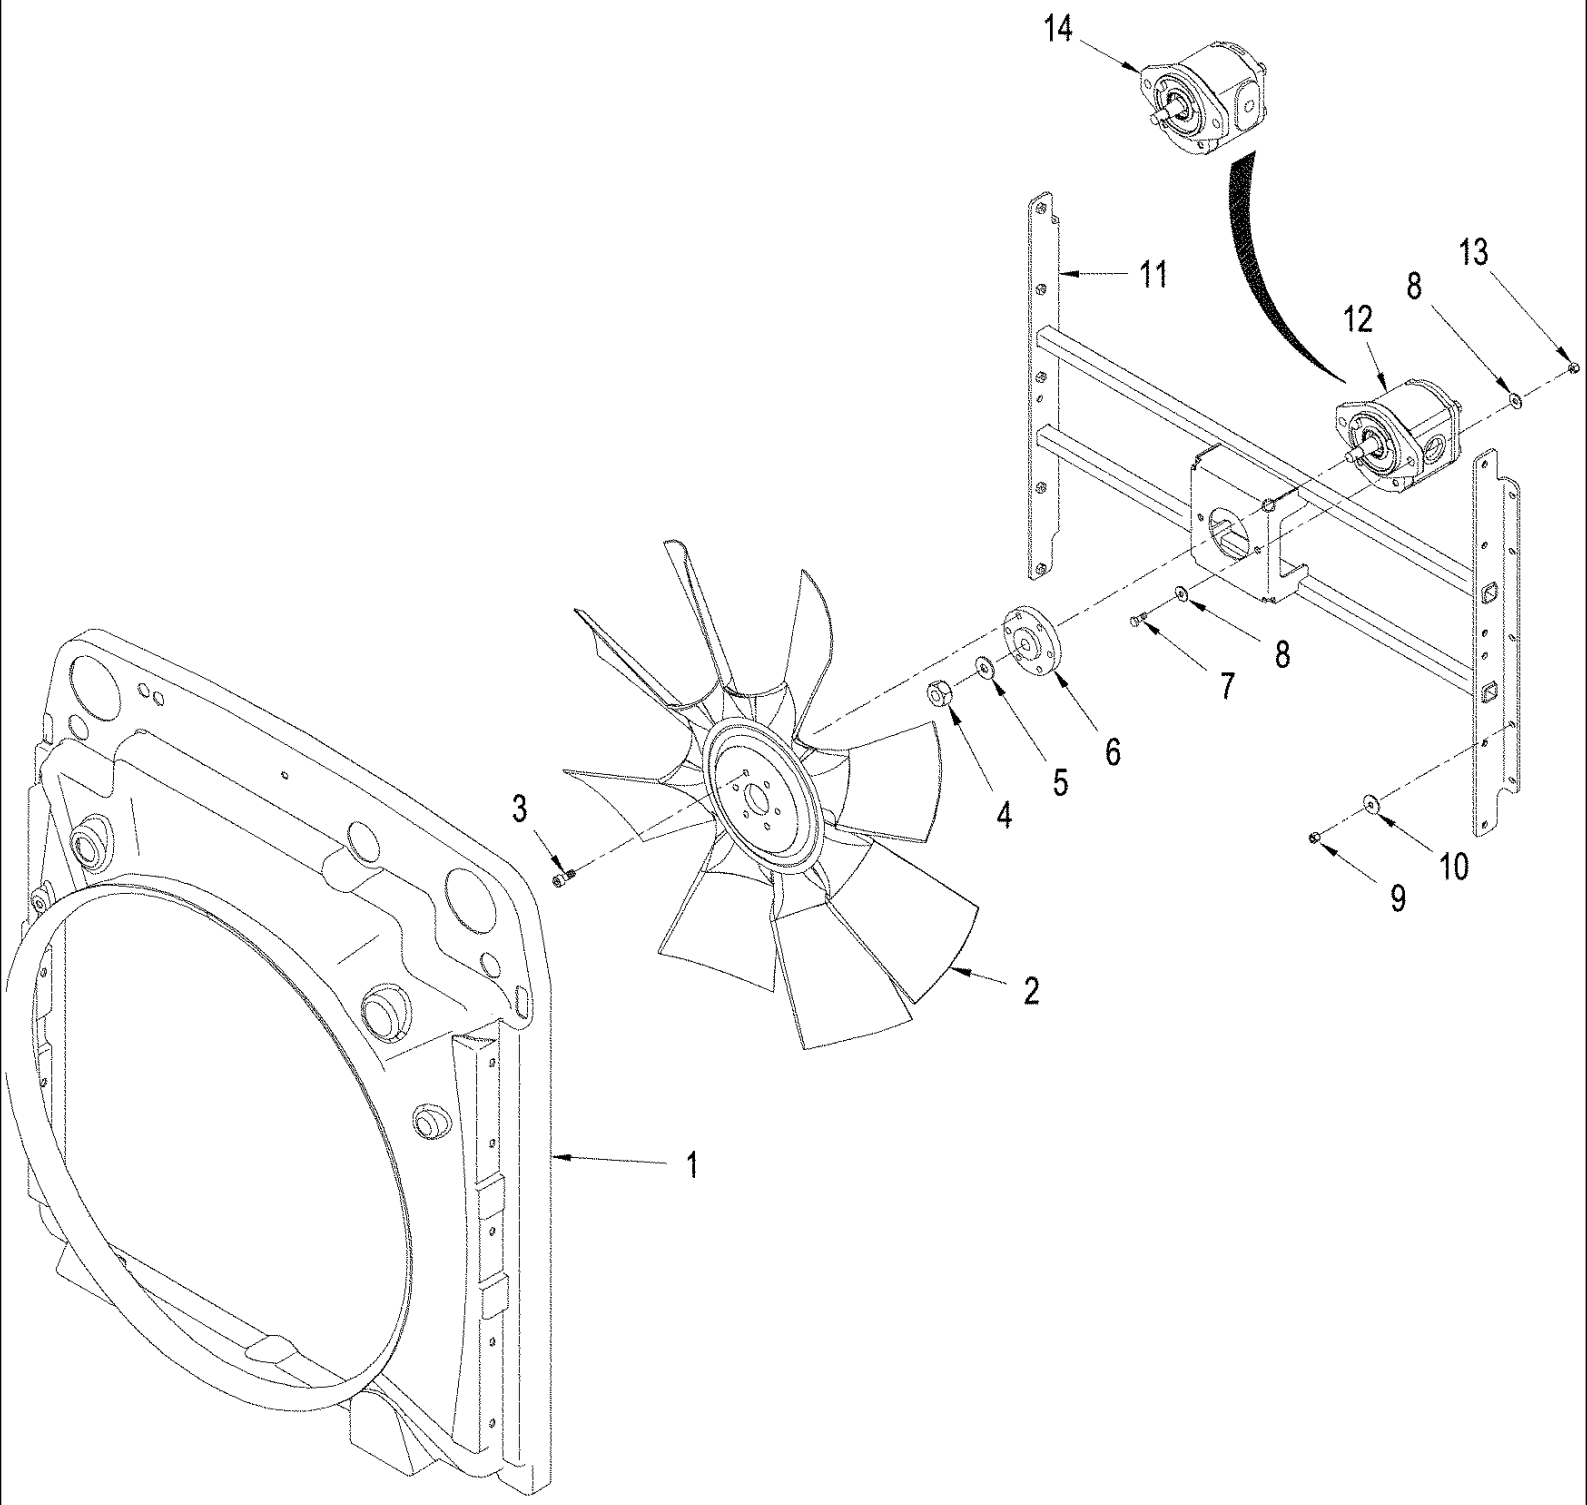

TJ530 TRACTOR (1/06-) - Engine

02-05 HYDRAULIC FAN DRIVE - MOUNTING

Ref	Part Number	Qty	Description
1	87303558	1	SHROUD, Fan, 38"
2	87438155	1	FAN, 38"
3	863-10020	6	SCREW, Hex Soc Hd, M10 x 20, 12.9,
4	429-1110	1	NUT, 5/8"-18, G8,
5	495-11066	1	WASHER, 5/8", SAE, .656" x 1.312" x .095"
6	87387504	1	FAN, Fan
7	827-12045	2	BOLT, Hex, M12 x 45, 10.9, Full Thd,
8	896-11012	4	WASHER, M13.5 x 24.5 x 3, HT,
9	832-10408	10	NUT, LOCK, M8 x 1.25, CI 8,
10	895-15008	10	WASHER, M8 x 20 x 1.6,
11	87303554	1	BRACKET, Mounting
12	87408786	1	MOTOR, HYDRAULIC, Fan Drive, 33 cc, See Figure: 02-06, BSN Z6F200242
13	832-10412	2	NUT, LOCK, M12 x 1.75, CI 8,
14	87356899	1	MOTOR, HYDRAULIC, Fan Drive, 33 cc, See Figure: 02-06 (01), ASN Z6F200242