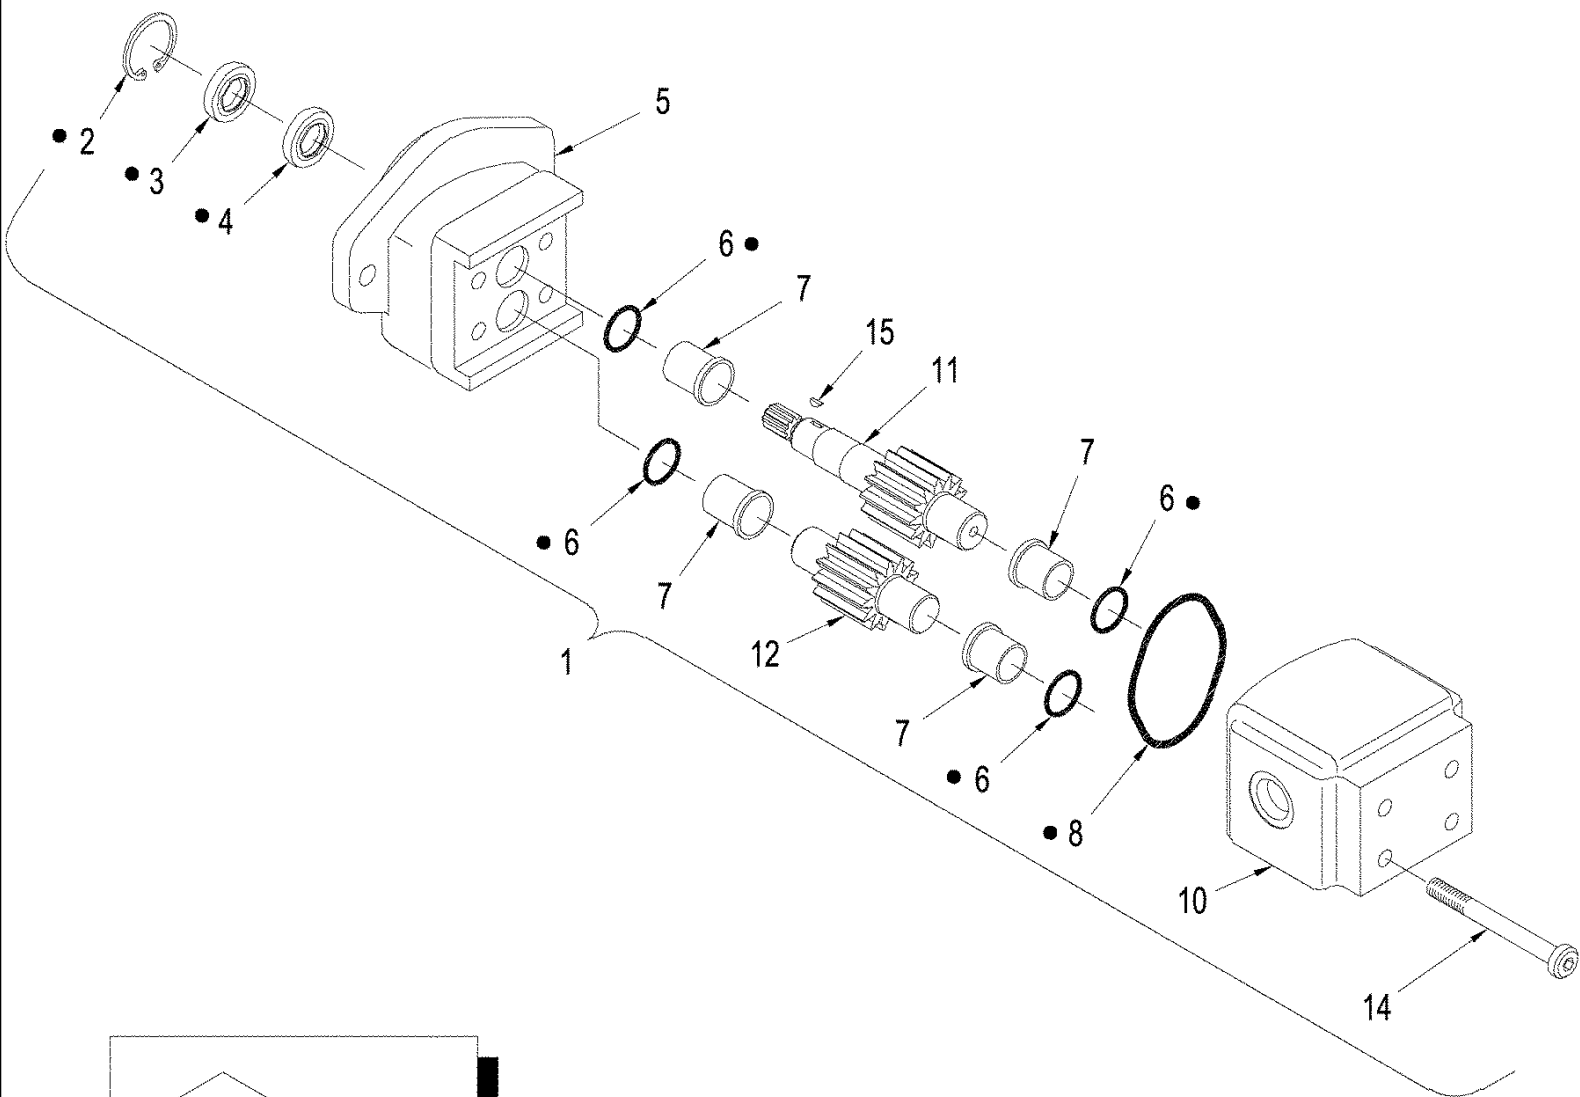

TJ530 TRACTOR (1/06-) - Engine

02-06(01) HYDRUALIC FAN MOTOR ASSY, ASN Z6F200242

Ref	Part Number	Qty	Description
1	87356899	1	MOTOR, HYDRAULIC, Inc. 1 - 15
2	NSS	1	NOT SERVICED SEPARATELY, Ring, Snap
3	NSS	1	NOT SERVICED SEPARATELY, Seal, Dust
4	NSS	1	NOT SERVICED SEPARATELY, Seal, Shaft
5	NSS	1	NOT SERVICED SEPARATELY, Flange
6	NSS	2	NOT SERVICED SEPARATELY, Seal
7	NSS	4	NOT SERVICED SEPARATELY, Bushing
8	NSS	1	NOT SERVICED SEPARATELY, O-Ring
9	NSS	4	NOT SERVICED SEPARATELY, Washer
10	NSS	1	NOT SERVICED SEPARATELY, Housing, Gear
11	NSS	1	NOT SERVICED SEPARATELY, Shaft, Drive Gear
12	NSS	1	NOT SERVICED SEPARATELY, Shaft, Idler Gear
13	NSS	4	NOT SERVICED SEPARATELY, Nut
14	NSS	4	NOT SERVICED SEPARATELY, Bolt
15	NSS	1	NOT SERVICED SEPARATELY, Key, Woodruff
16	435698A1	1	KIT, Seal