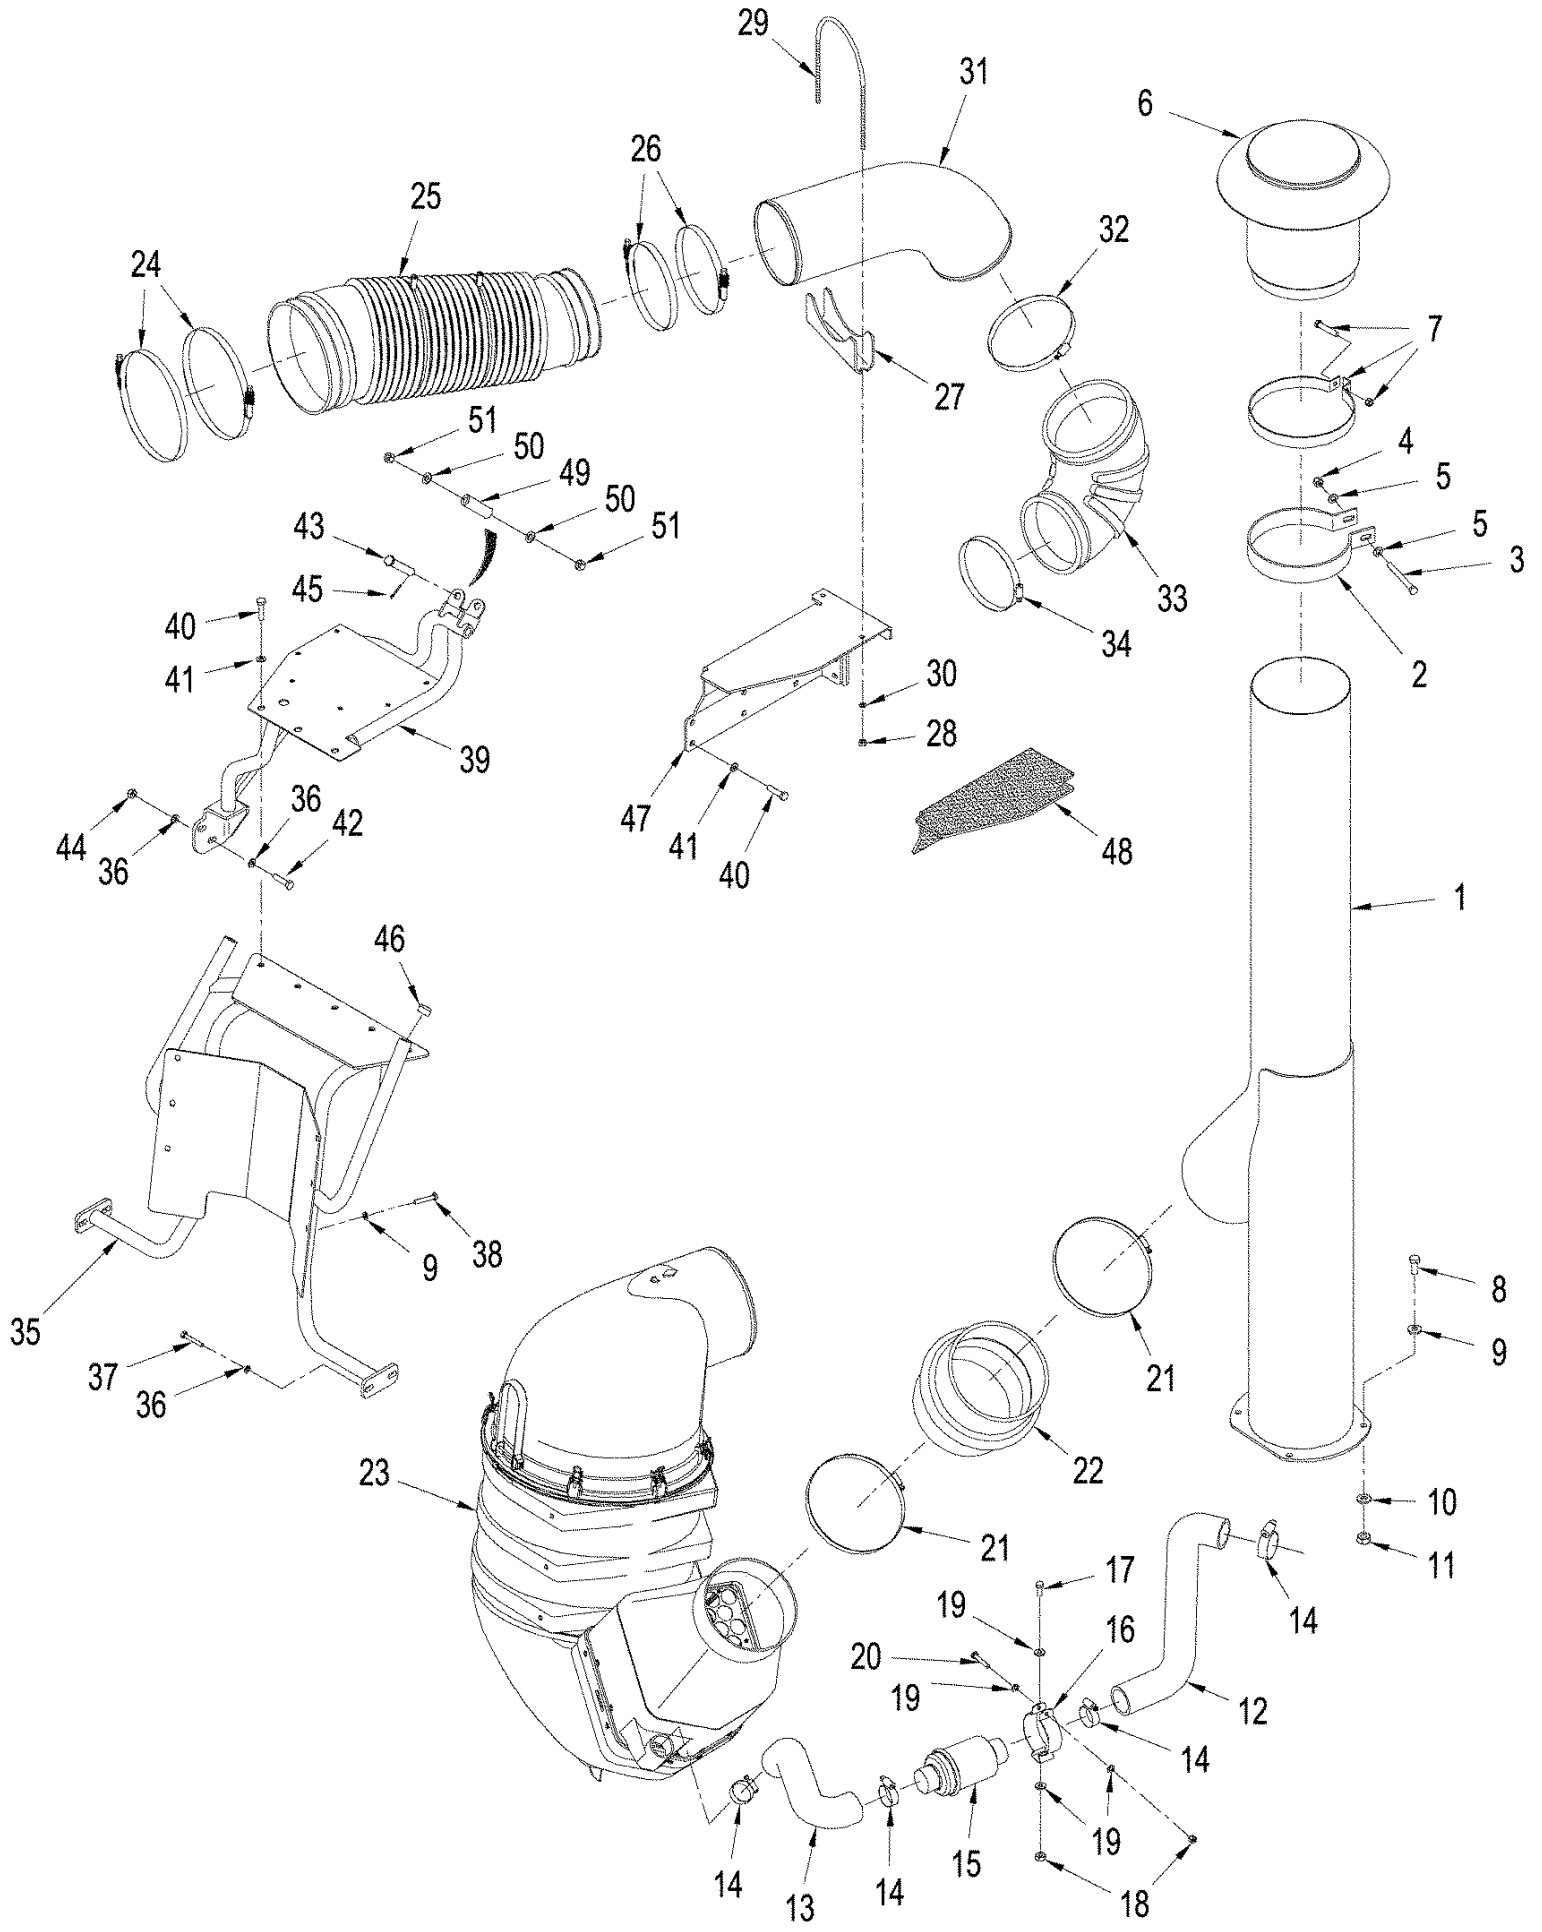

TJ530 TRACTOR (1/06-) - Engine

02-08 AIR INDUCTION SYSTEM, TJ480 / 530 & T9050 / 9060

Ref	Part Number	Qty	Description
1	87673448	1	TUBE, AIR INTAKE,
2	87644727	1	CLAMP, Muffler
3	43253	1	BOLT, Hex, M10 x 100, 10.9,
4	412141	1	NUT, LOCK, M10 x 1.5, CI 8,
5	86624176	1	WASHER, M10 x 20 x 2,
6	87443716	1	PRESCREENER ASSY., Muffler, Inc. 7
7	87443800	1	CLAMP, COLLAR,
8	43248	4	BOLT, Hex, M10 x 40, 10.9, Full Thd,
9	86625252	10	WASHER, M10 x 21.5 x 2.5, HT,
10	86639325	4	WASHER, M10 x 24.5 x 3, HT,
11	100037	4	NUT, M10 x 1.5, CI 8,
12	87630063	1	HOSE, Aspirator, Check Valve to Muffler
13	87304243	1	HOSE, Aspirator, Air Cleaner to Check Valve
14	86625019	4	CLAMP, HOSE, 1.75/2.625 HD Worm, W/liner,
15	87443913	1	VALVE, Check
16	87300581	1	CLAMP, Check Valve
17	43235	1	BOLT, Hex, M8 x 30, 10.9,
18	412250	4	NUT, LOCK, M8 x 1.25, CI 8,
19	86624184	3	WASHER, M8 x 16 x 1.6,
20	86639210	1	BOLT, Hex, M8 x 45, 10.9,
21	214-32144	2	CLAMP, HOSE, 8.25/9.125 HD Worm, W/liner, Hose
22	87443802	1	HOSE, 203 mm (8")
23	87443705	1	AIR CLEANER, See Figure: 02-09
24	87443916	2	CLAMP, SPECIAL,
25	87367573	1	DUCT, AIR, Intake
26	87437258	2	CLAMP,
27	87309822	1	BRACKET, SUPPORTING, Intake
28	86050277	2	NUT, LOCK, 5/16"-18, GB, 5/16", G8
29	87310919	1	U-BOLT,
30	87362	2	WASHER, 5/16" SAE,
31	87690960	1	TUBE, AIR INTAKE,
32	86637710	1	CLAMP, HOSE, 7.25/8.125 HD Worm, W/liner, 8"
33	87327365	1	TUBE, AIR INTAKE, , TJ480, T9050
33	87317551	1	TUBE, AIR INTAKE, , TJ530, T9060
34	86633350	1	CLAMP, HOSE, 6.25/7.125 HD Worm, W/liner, 7"
35	87521399	1	SUPPORT, Rear Hood
36	896-11012	4	WASHER, M13.5 x 24.5 x 3, HT,
37	627-12040	4	BOLT, Hex, M12 x 40, 10.9, Full Thd,
38	627-10020	6	BOLT, Hex, M10 x 20, 10.9, Full Thd,
39	87445268	1	TUBE, SUPPORT, Hood, BSN Z7F202470
39	87589705	1	SUPPORT, Hood, ASN Z7F202470
40	627-12030	8	BOLT, Hex, M12 x 30, 10.9,
41	896-15012	8	WASHER, M12 x 28.5 x 4, HT,
42	627-12040	3	BOLT, Hex, M12 x 40, 10.9, Full Thd,
43	728-16100	1	PIN, CLEVIS, M16 x 100, , BSN Z7F202470