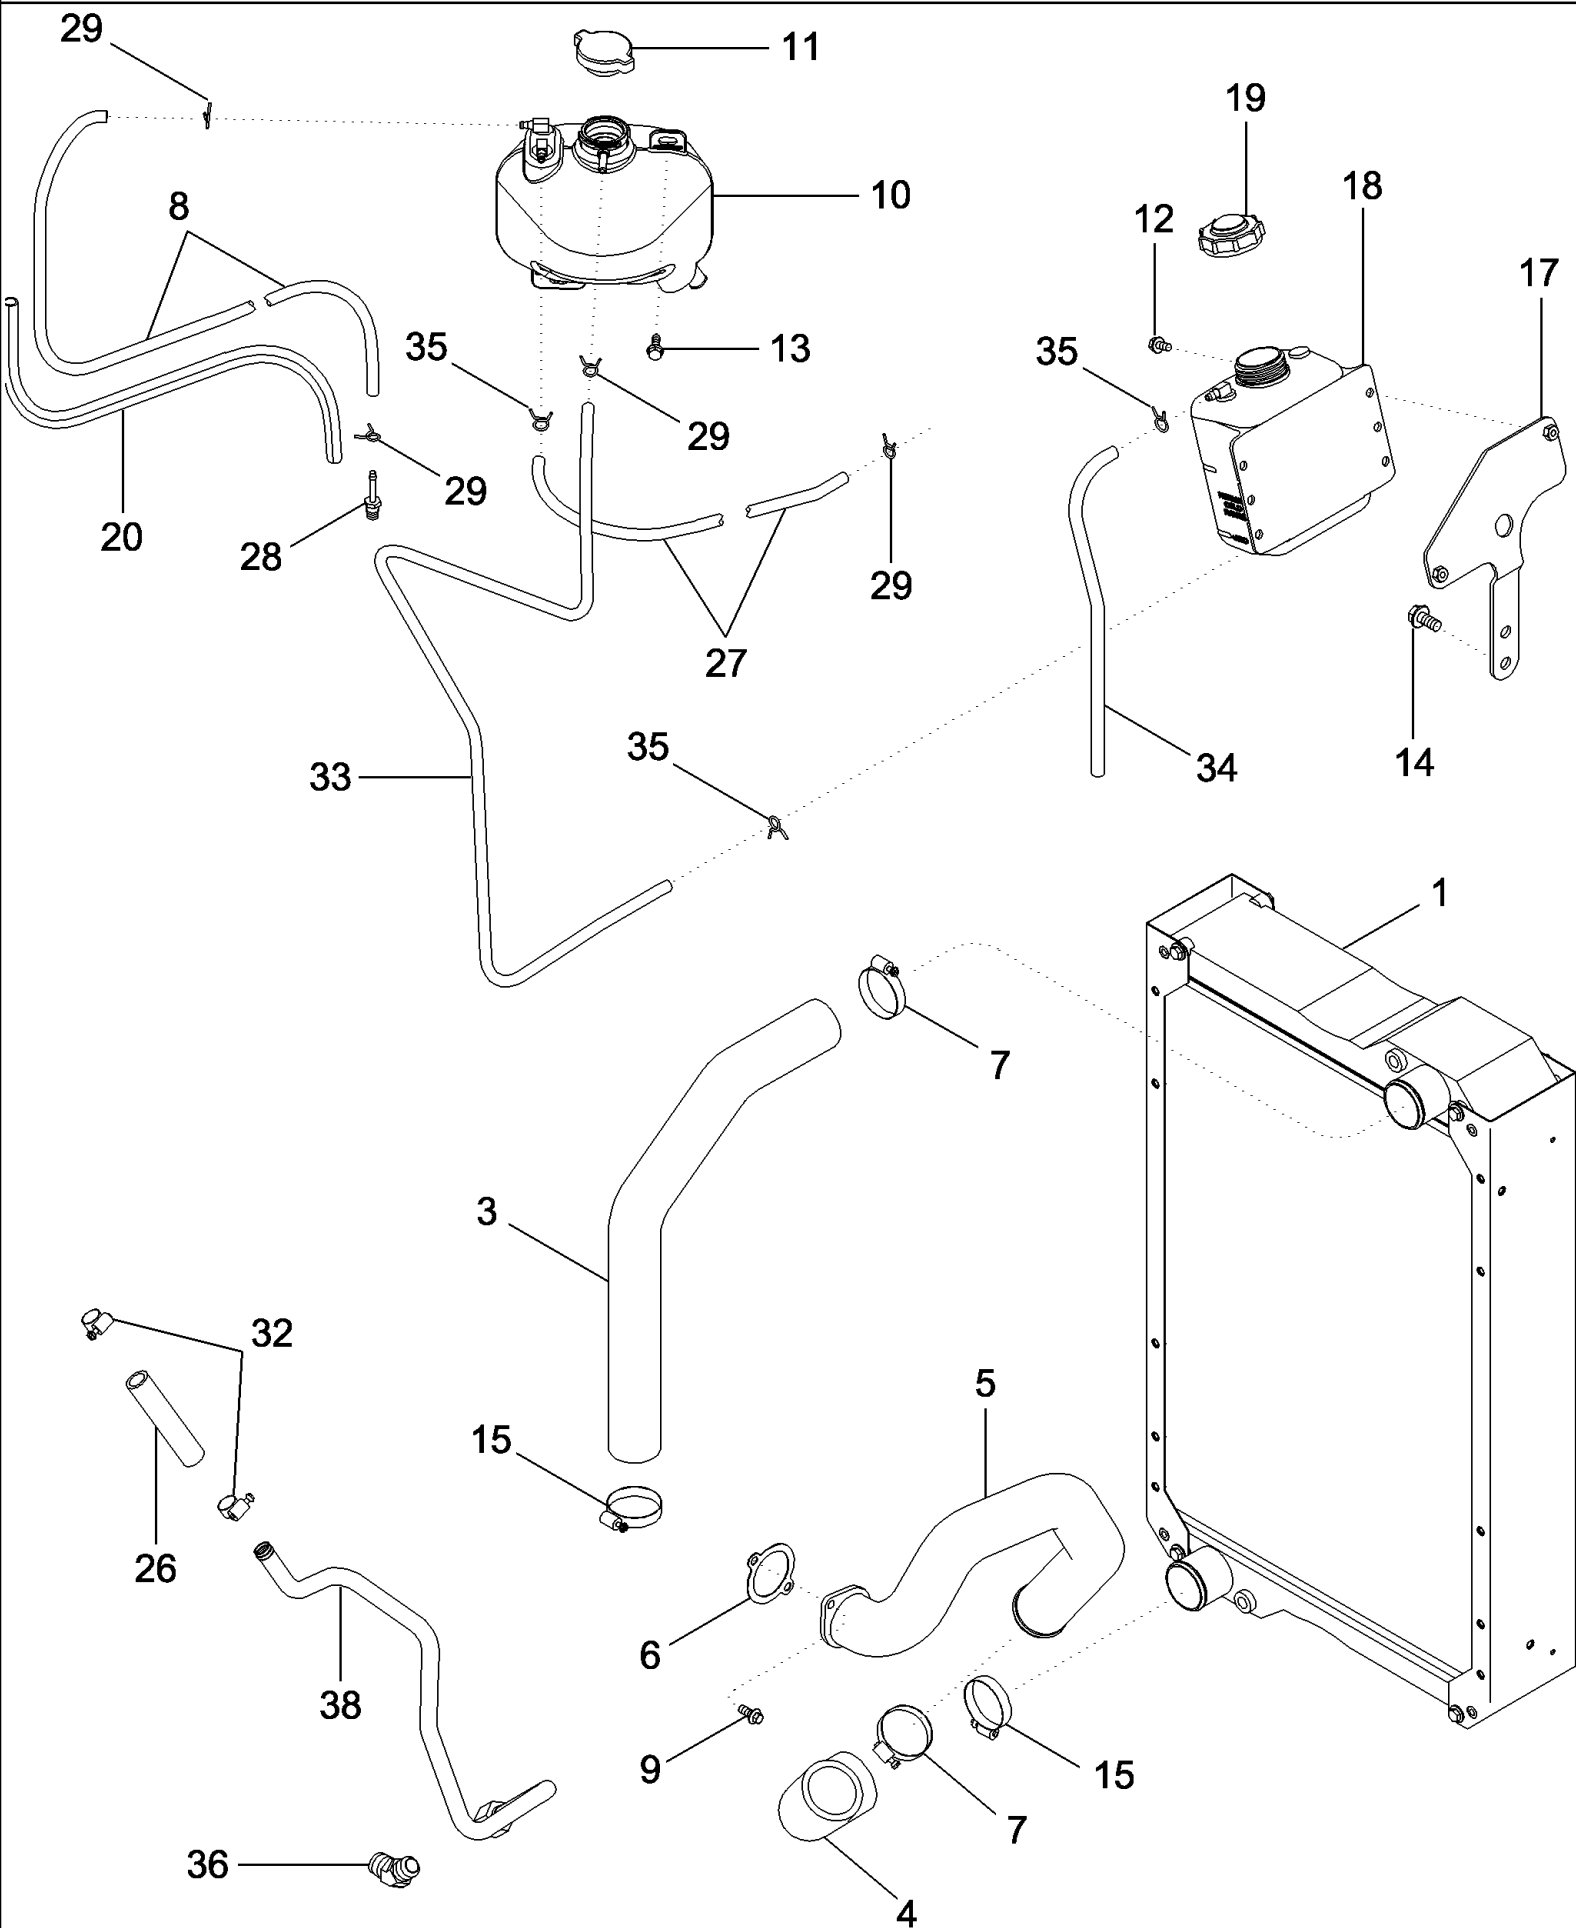

02 -04 DEAERATION SYSTEM

02 -04 DEAERATION SYSTEM

сылка	Номер детали	Кол-во	Описание
1	REFERENCE	1	Radiator, See Figure 02-02
3	87367864	1	HOSE,
4	87381277	1	HOSE, Radiator, Lower
5	87428286	1	TUBE, Radiator, Lower
6	J945603	1	GASKET,
8	87429344	1	HOSE, 6.4 ID x 960 mm (1/4 ID x 37-13/16 in), Cut From 382997C2
9	87403515	2	BOLT, M8 x 20; 8.8
10	87413715	1	RESERVOIR,
11	A170241	1	CAP, RADIATOR, 15 psi
12	555-1	2	BOLT, Hex Flg, M8 x 16, 8.8, M8 x 16; 8.8
13	9671714	2	BOLT, Hex Flg, M8 x 25, 8.8,
14	87424025	2	SCREW,
15	214-3248	2	CLAMP, HOSE, 2.25/3.125 HD Worm, W/liner, , BSN Z6RW04896
15	L115548	4	CLAMP, 2-14 - 3-1/8, Constant Torque, ASN Z6RW04896
17	87381548	1	BRACKET,
18	L127093	1	RESERVOIR,COOLANT EXPNSN,
19	440729A1	1	CAP, FILLER,
20	435562A1	1	CONDUIT,
26	87429243	1	HOSE, 19.1 x 125 mm (3/4 ID x 4-15/16 in), Cut From 364360C2
27	87429340	1	HOSE, 6.4 ID x 800 mm (1/4 ID x 31-1/2 in), Cut From 382997C2
28	87016893	2	FITTING, 1/4" Hose X 1/4" NPTF Beaded, 1/4 stem x 1/4 PT
29	214-1308	1	CLAMP, HOSE, #8, 1/2", Spring,
32	86625021	2	CLAMP, HOSE, #12, 0.69/1.25 Type F Worm, 13/16 - 1-1/2
33	87338147	1	HOSE, 6.4 ID x 1650 mm (1/4 ID x 65 in), Cut From 382997C2
34	242070A1	1	HOSE, 7.9 ID x 450 mm (9/16 ID x 17-23/32 in), Cut From 414365C2
35	87589798	6	CLAMP, HOSE, 1/2
36	218-536	1	ELBOW, 45e, 1 1/1"6-12, 37e x 3/4"-14, NPTF,
38	87408380	1	TUBE,