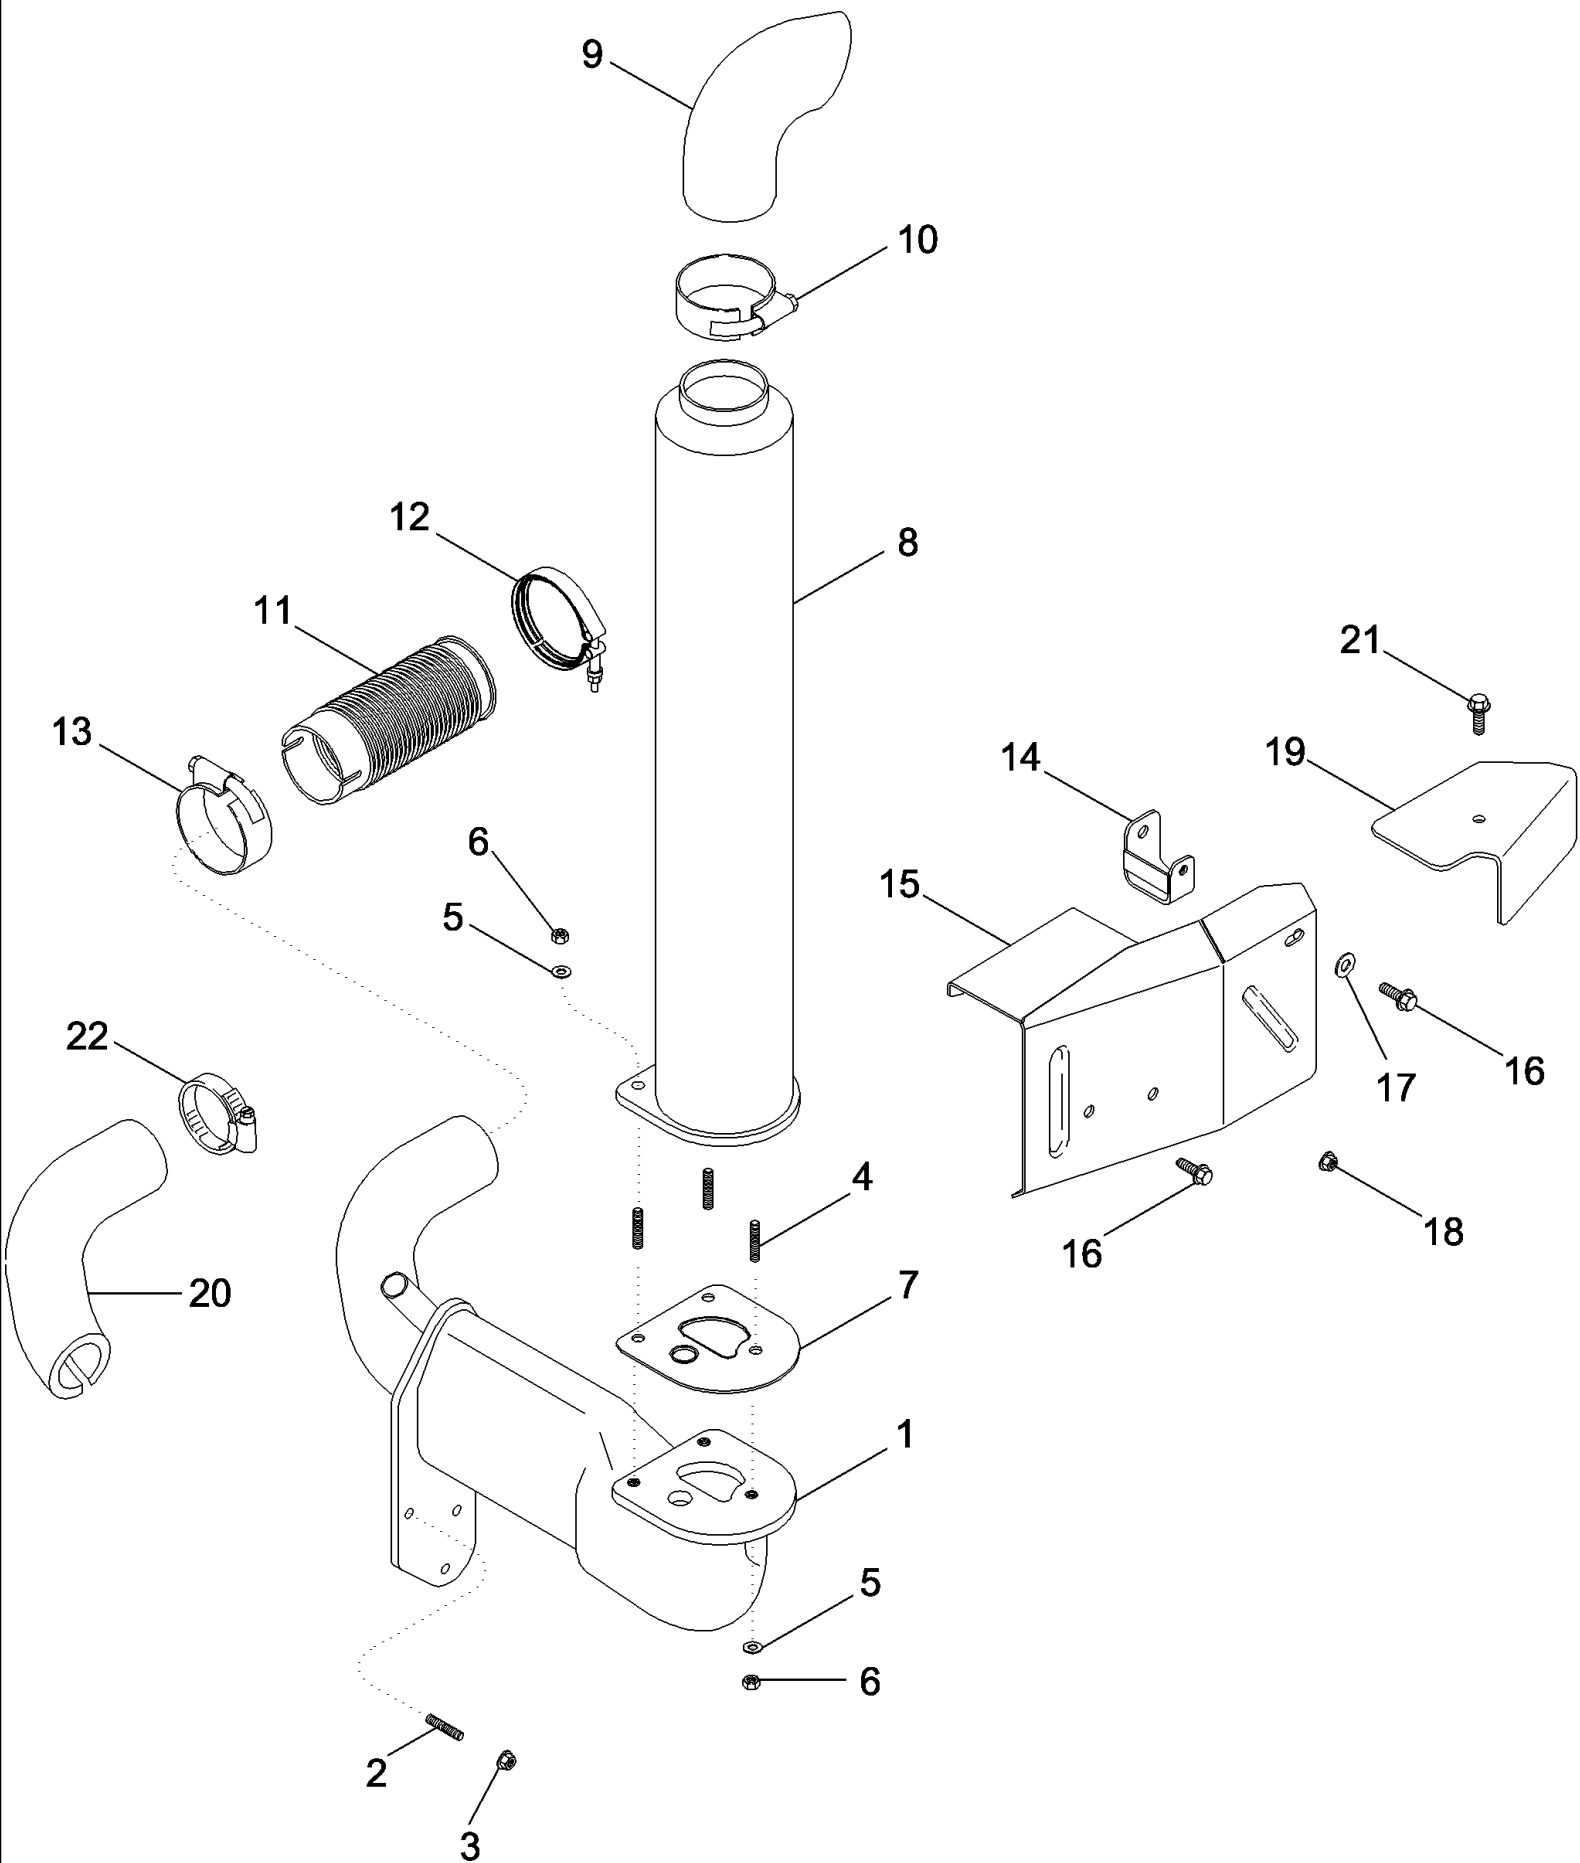

02 -07 EXHAUST SYSTEM

02 -07 EXHAUST SYSTEM

сылка	Номер детали	Кол-во	Описание
1	87588160	1	SUPPORT,
2	87331258	3	STUD,
3	829-2412	3	NUT, M12 x 1.75, Flg, CI 10,
4	387795A1	3	STUD, M12 x 1.75-6g x 69
5	387798A1	3	WASHER, M12 x 13.5 x 3
6	387796A1	3	NUT, M12
7	226775A1	1	GASKET,
8	87623384	1	MUFFLER, Standard
8	87369363	1	MUFFLER, Spark Arrester, South Africa Only
9	87381922	1	EXTENSION,
9	87623361	1	EXTENSION, Use With Standard Muffler
10	87449404	1	CLAMP,
10	A173381	1	CLAMP, Use With Standard Muffler
11	87360235	1	FITTING, PIPE,
12	A170807	1	CLAMP,
13	87427885	1	CLAMP,
14	87335691	1	BRACKET,
15	87444048	1	SHIELD,
16	844-8020	2	BOLT, Hex Flg, M8 x 20, 8.8,
17	495-81120	1	WASHER, .344" x 1 1/4" x .120",
18	825-2408	1	NUT, M8 x 1.25, Flg, CI 8,
19	87451651	1	BRACKET,
20	87326156	1	INSULATION, FOAM,
21	844-10016	1	BOLT, Hex Flg, M10 x 16, 8.8, Full Thd,
22	214-3280	2	CLAMP, HOSE, 4.25/5.125 HD Worm, W/liner,