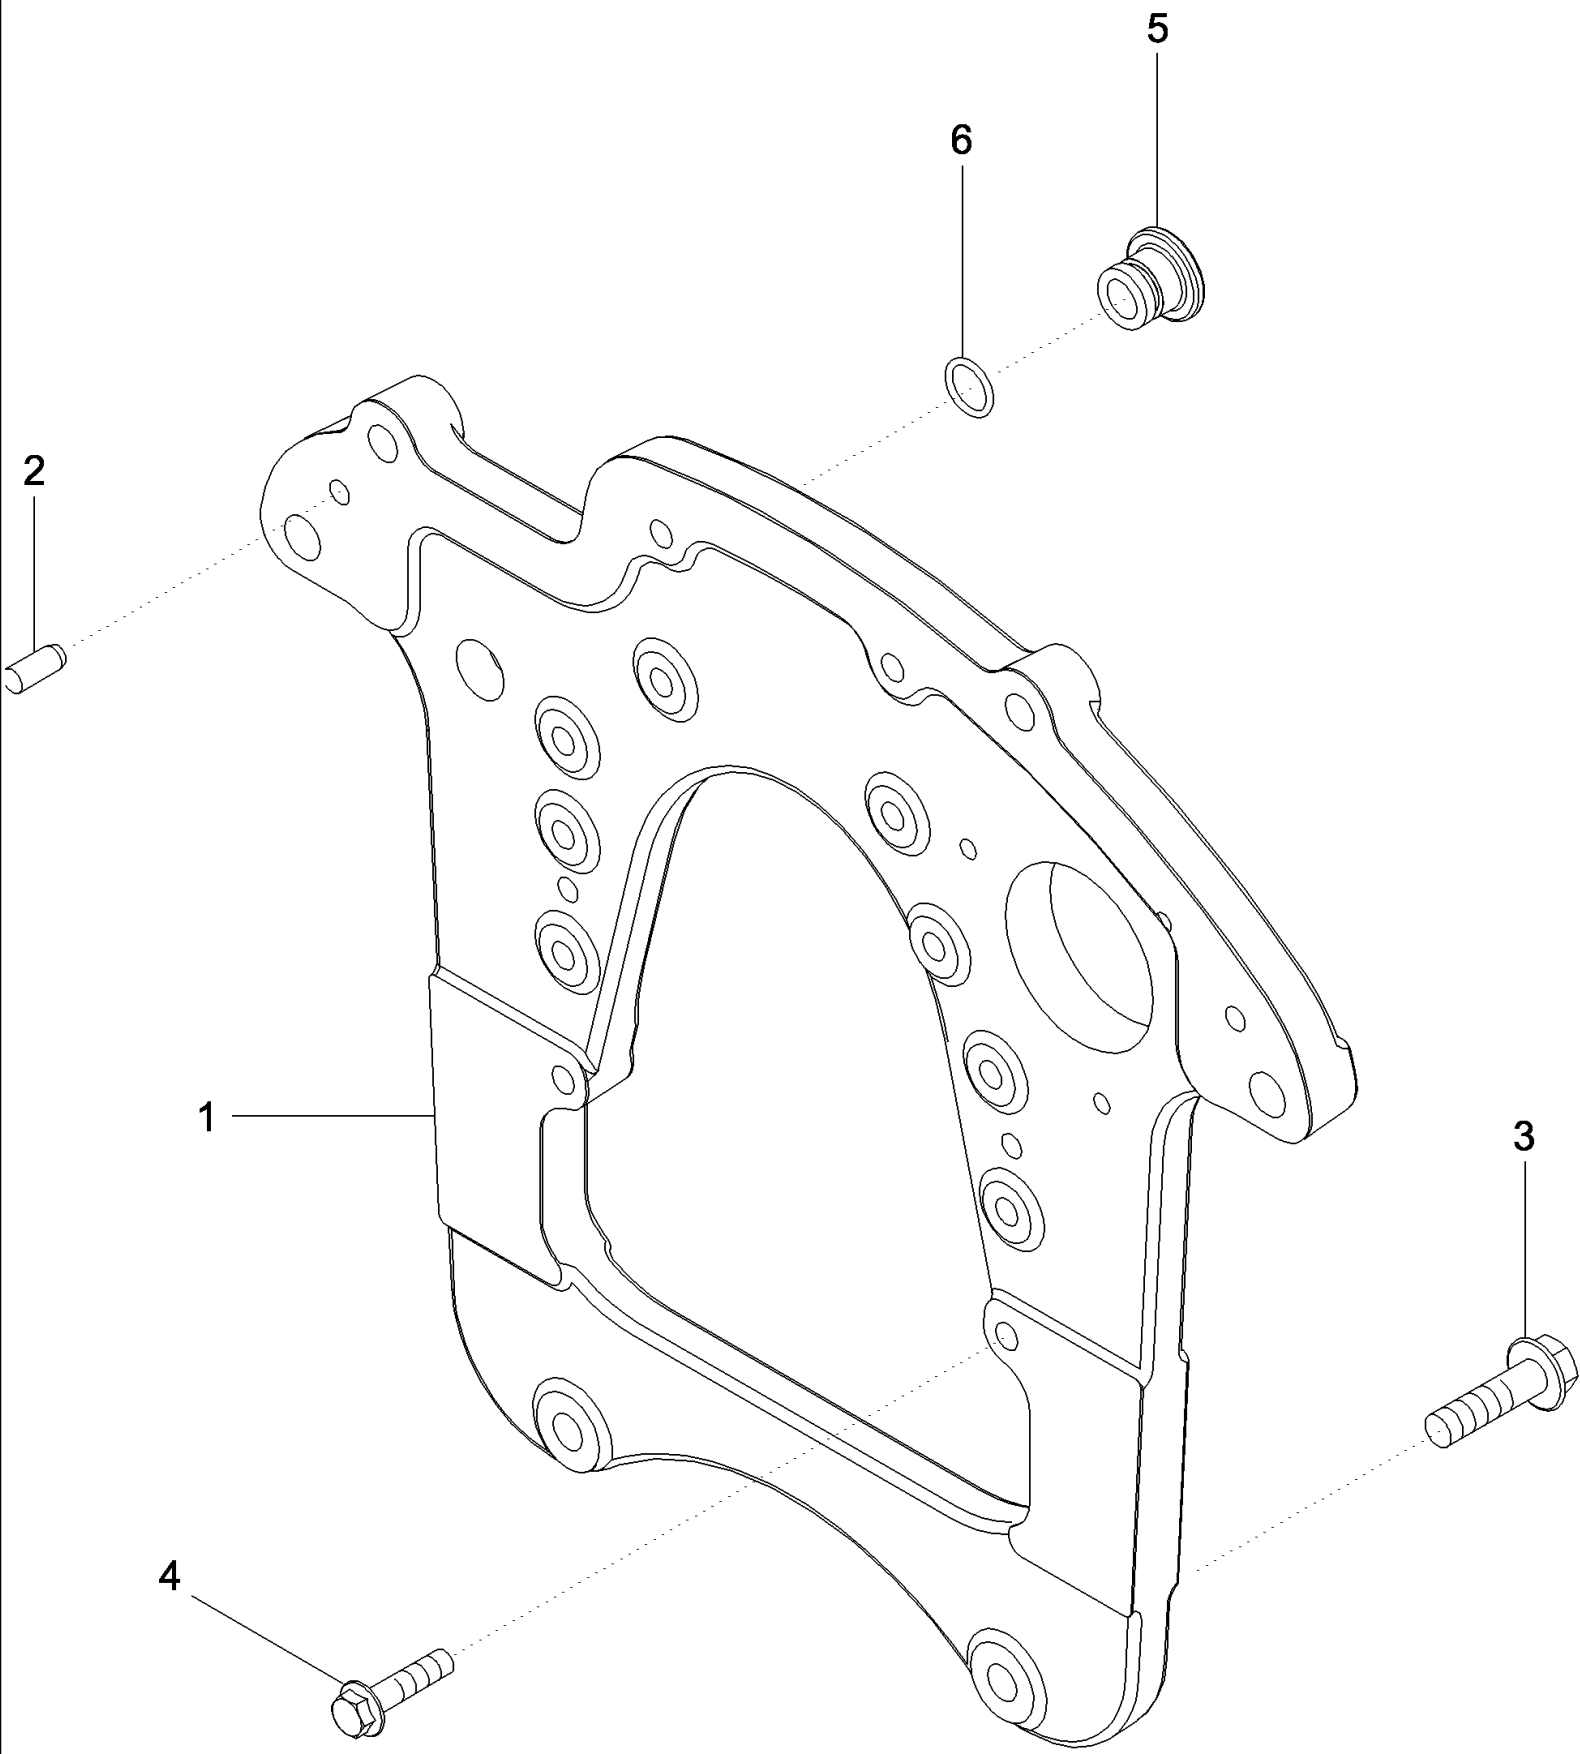

02 -08 ENGINE SUPPORT HOUSING ASSEMBLY

02 -08 ENGINE SUPPORT HOUSING ASSEMBLY

сылка	Номер детали	Кол-во	Описание
1	87427174	1	HOUSING ASSY., Engine Support, Inc. 2
2	86978768	2	DOWEL, M12 x 30, 12 x 30 mm
3	854-12050	4	BOLT, Hex Flg, M12 x 50, 10.9,
4	86642458	12	BOLT, Hex Flg, M12 x 50, 10.9,
5	J910248	1	PLUG,
6	238-5212	1	O-RING, -212, 70 Duro, .859" ID x .139" Thk,
7	87644289	2	PLUG,