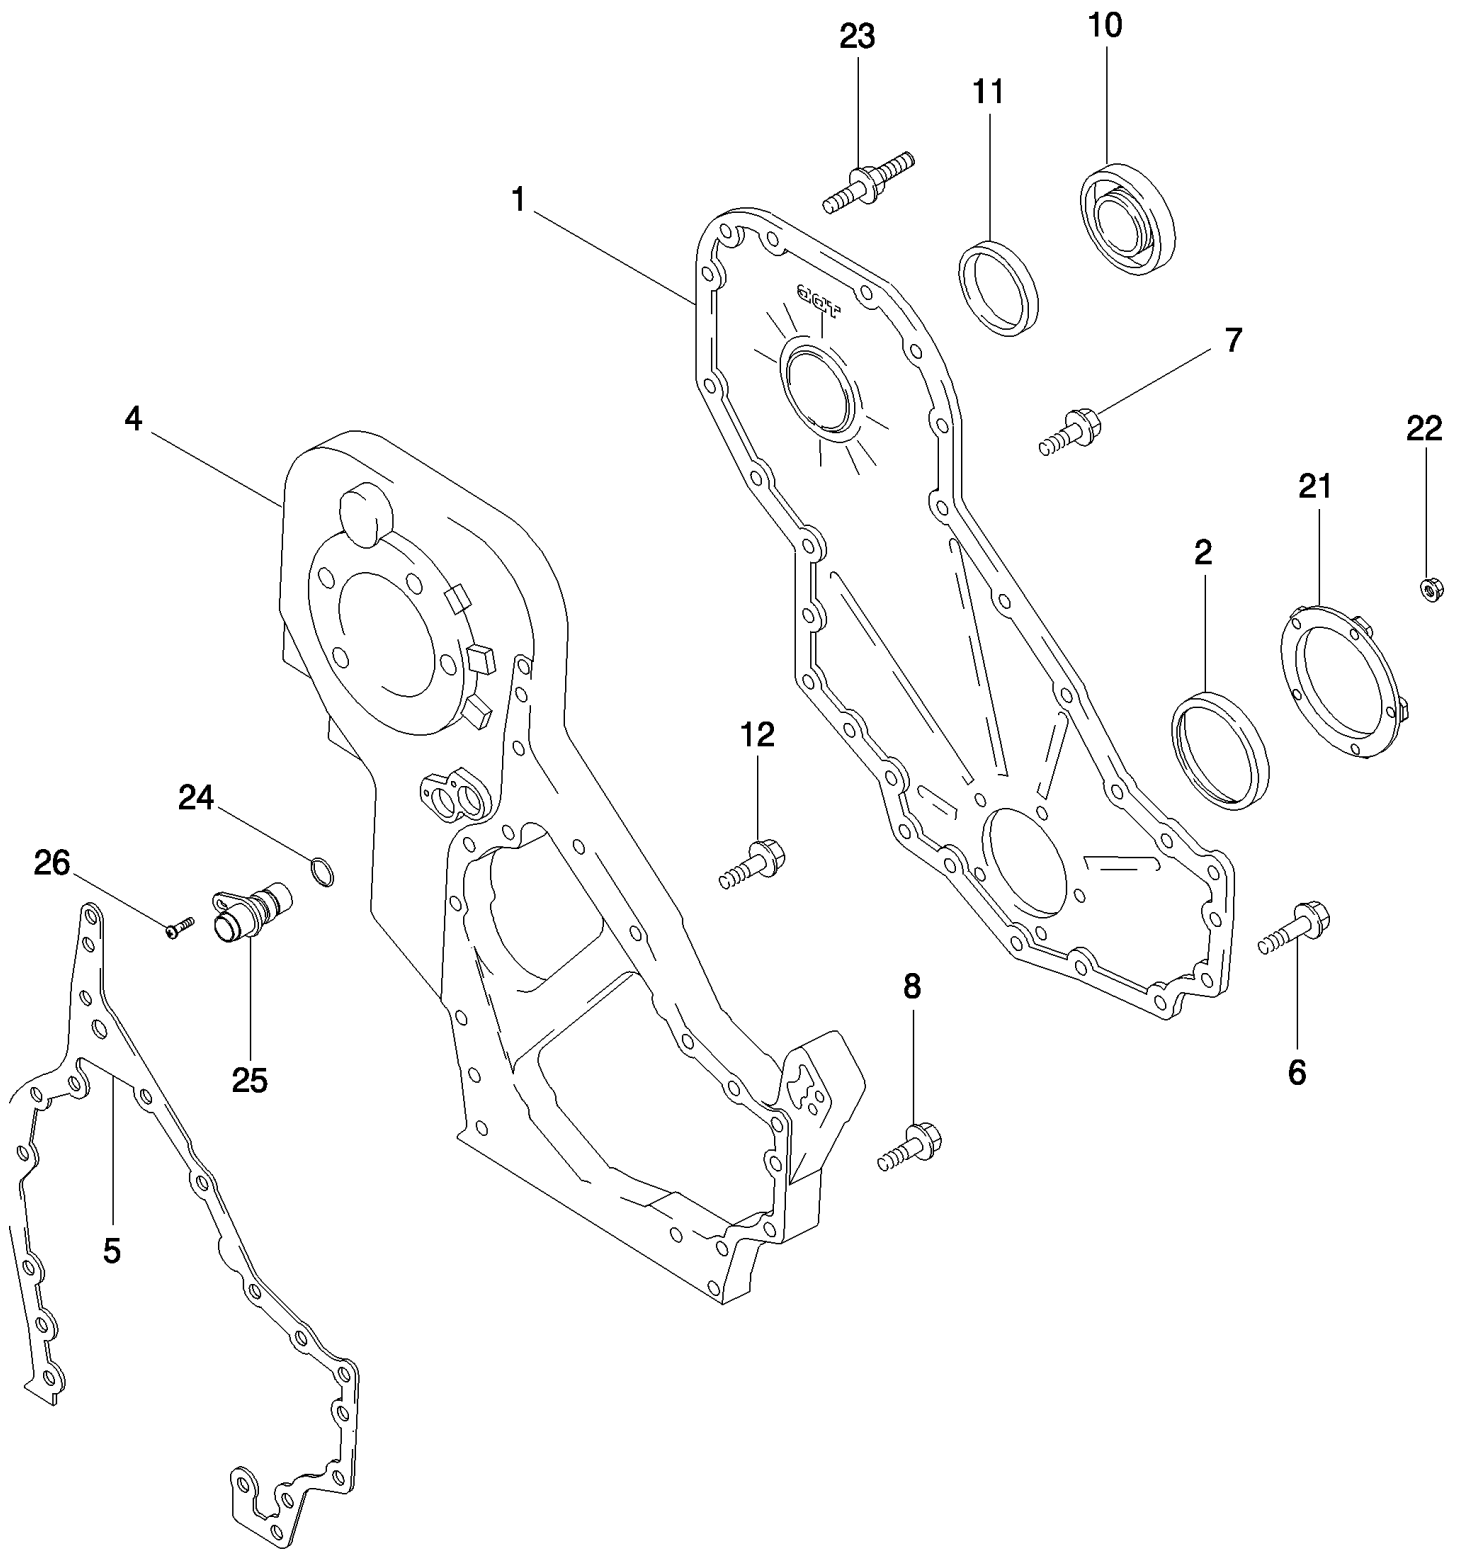

02 -08 ENGINE SUPPORT HOUSING ASSEMBLY

02 -08 ENGINE SUPPORT HOUSING ASSEMBLY

сылка	Номер детали	Кол-во	Описание
1	87427174	1	HOUSING ASSY., Engine Support, Inc. 2
2	86978768	2	DOWEL, M12 x 30, 12 x 30 mm
3	854-12050	4	BOLT, Hex Flg, M12 x 50, 10.9,
4	86642458	12	BOLT, Hex Flg, M12 x 50, 10.9,
5	J910248	1	PLUG,
6	238-5212	1	O-RING, -212, 70 Duro, .859" ID x .139" Thk,
7	87644289	2	PLUG,

02 -10 FRONT GEAR COVER

02 -10 FRONT GEAR COVER

сылка	Номер детали	Кол-во	Описание
1	87340005	1	COVER,
2	NSS	1	NOT SERVICED SEPARATELY, Seal, Order A77790, A77808, See Figure 02-21
4	J945852	1	TRANSMISSION HOUSING,
5	J944293	1	GASKET,
6	J926863	11	BOLT, M8 x 50
7	845-8016	15	BOLT, Hex Flg, M8 x 16, 8.8, Full Thd,
8	J926846	3	BOLT, M8 x 20
10	J903463	1	COVER,
11	J903475	1	SEAL,
12	J943885	2	BOLT, M8 x 40
15	J919683	1	HOUSING,
16	J915772	1	SEALRING,
17	J907998	2	SCREW, LOCK, Spc Rd Torx Hd, M5 x 17,
18	J903924	1	PIN,
19	J913994	1	O-RING,
20	86642288	1	CIRCLIP, No. 87
21	J941786	1	CARRIER,
22	J938077	5	NUT, Lock, M6
23	J921816	2	BOLT, SPECIAL,
24	87400235	1	O-RING,
25	87338343	1	PLUG,
26	845-6015	1	BOLT, Hex Flg, M6 x 15, 8.8, Full Thd,
	217-438	2	PLUG, Hex Soc, 1/2"-14, (Not Shown)
	217-441	1	PLUG, Hex Soc, 3/4"-14 NPTF, (Not Shown)
	J920706	1	PLUG, (Not Shown)