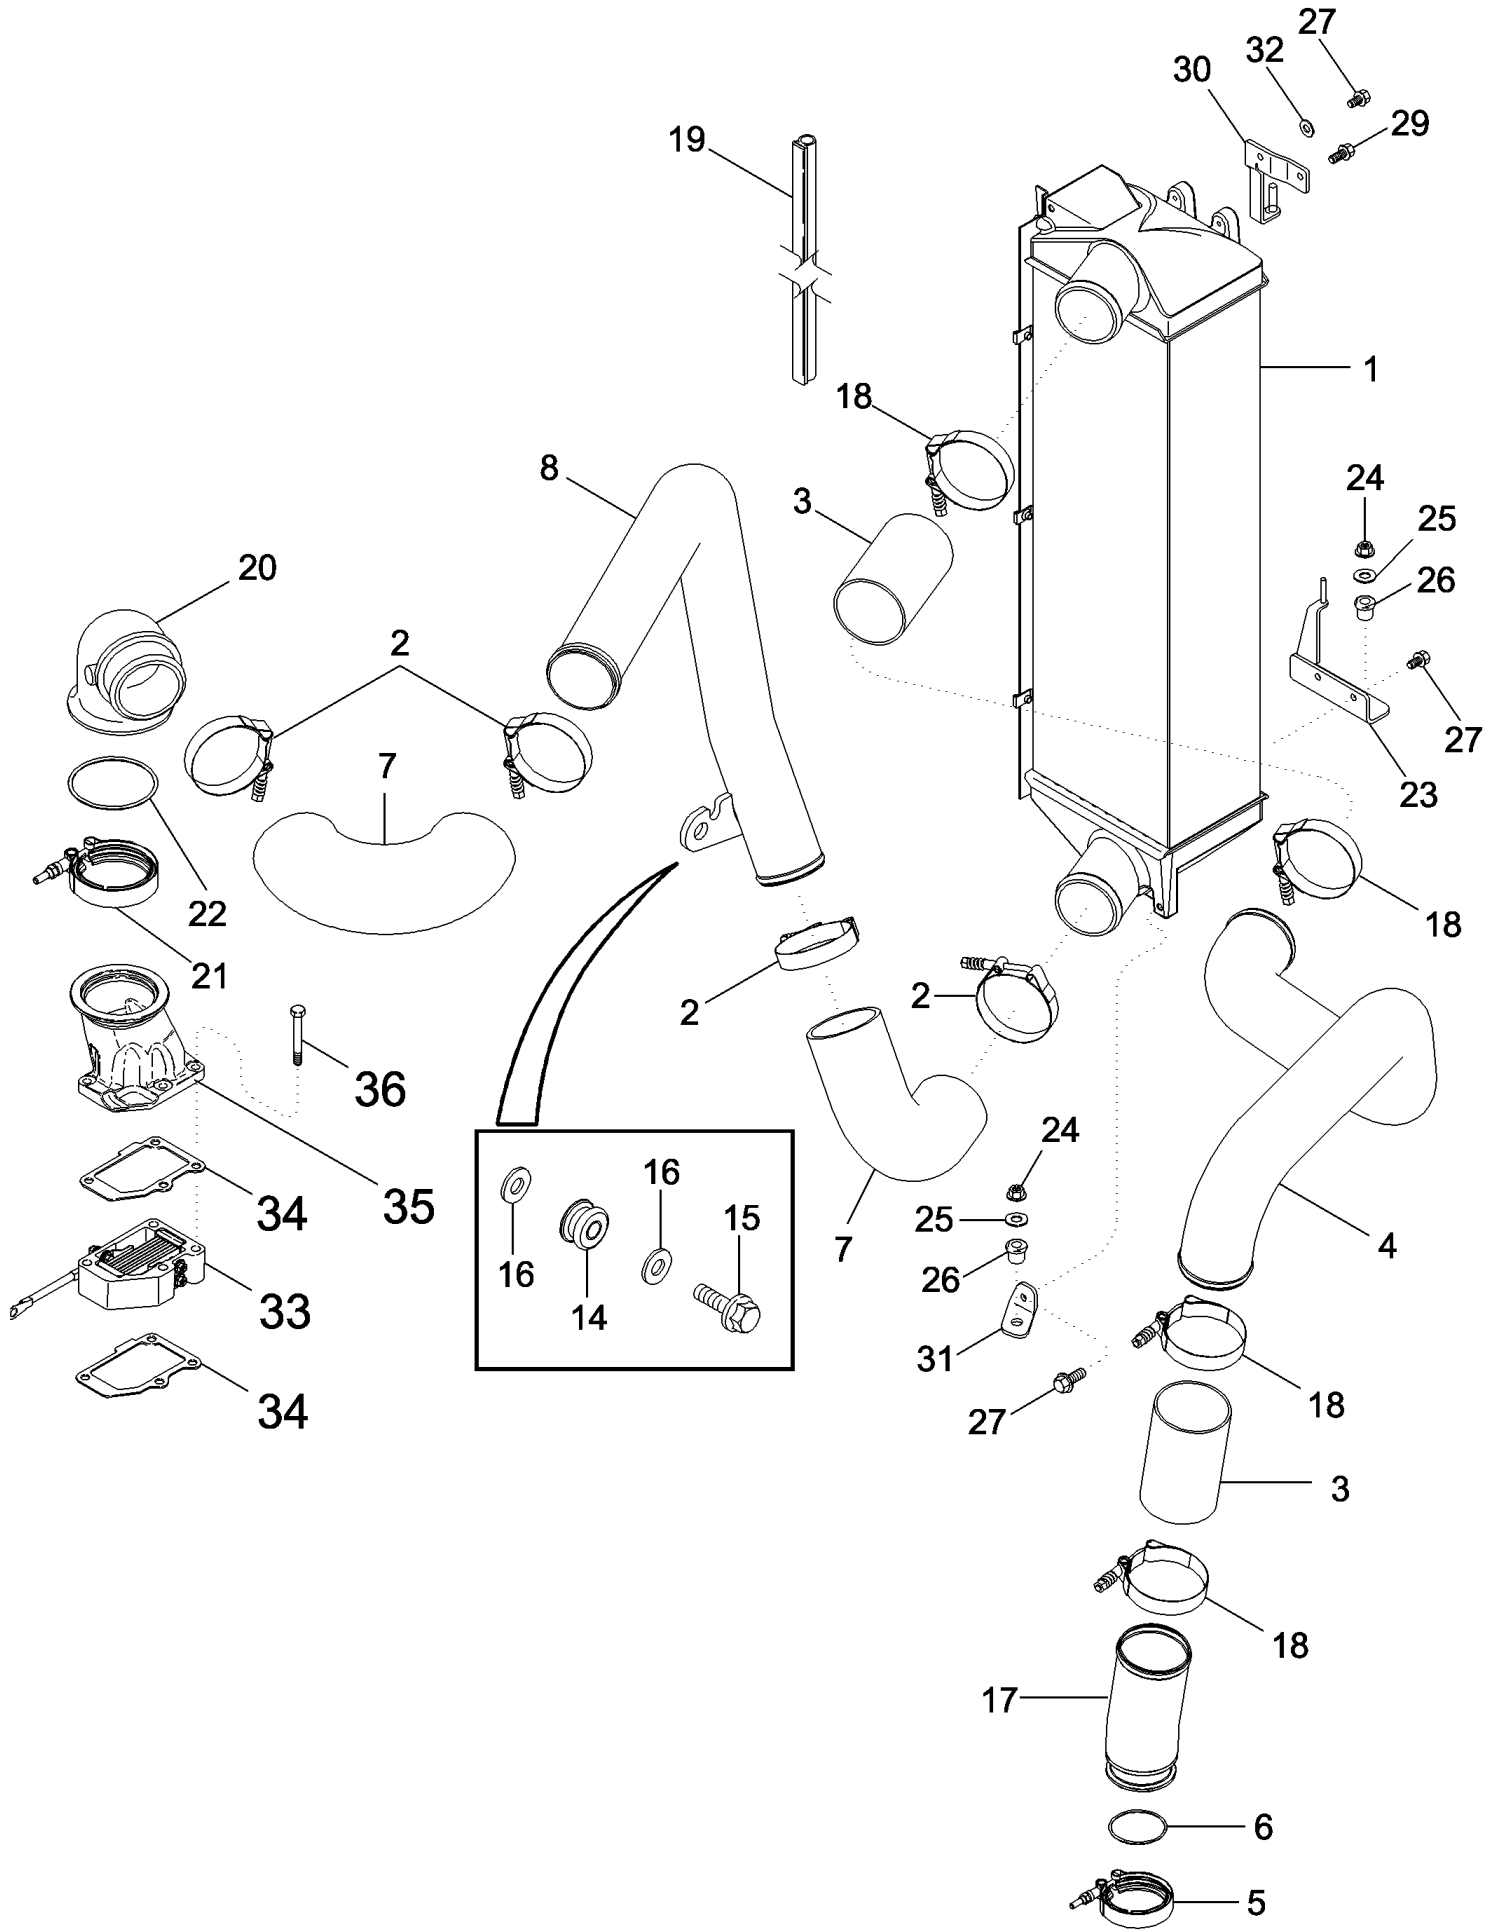

02 -06 AFTERCOOLER

сылка	Номер детали	Кол-во	Описание
1	87365938	1	COOLER ASSY., Air to Air
2	352198A1	4	CLAMP,
3	377592A1	2	HOSE,
4	87376624	1	TUBE, Turbo to Cooler, BSN Z7RW01293
4	87522804	1	TUBE, Turbo to Cooler, BTW Z7RW01293 & Z7RZ02632
4	87605614	1	Turbo to Cooler, ASN Z7RZ02632
5	J069053	1	CLAMP,
6	J883284	1	O-RING,
7	87707242	2	HOSE, Aftercooler to Manifold
8	87346133	1	TUBE ASSY., Cooler to Intake Manifold, BSN Z7RW01293
8	87522788	1	TUBE, Cooler to Intake Manifold, BTW Z7RW01293 & Z7RZ02632
8	87605387	1	TUBE, Cooler to Intake Manifold, ASN Z7RZ02632
14	86976579	1	ISOLATOR,
15	9804263	1	BOLT, Hex Flg, M10 x 40, 8.8,
16	495-81148	2	WASHER, 7/16" x 1 1/4" x .134",
17	87429376	1	TUBE, , BSN Z7RW01293
17	87522805	1	TUBE, , ASN Z7RW01293
18	364751A1	4	CLAMP,
19	87438140	1	SEAL,
20	87341882	1	ELBOW,
21	87434593	1	CLAMP,
22	87434592	1	SEAL,
23	87391917	1	BRACKET,
24	9804278	3	NUT, M10 x 1.5, Flg, Cl 8,
25	86625242	3	WASHER, 7/16" x 1 1/4" x .134",
26	434177A1	3	MOUNT, RUBBER,
27	9671714	4	BOLT, Hex Flg, M8 x 25, 8.8,
29	9804260	1	BOLT, Hex Flg, M8 x 30, 8.8, Full Thd,
30	87358312	1	BRACKET,
31	87357637	1	BRACKET,
32	895-11008	1	WASHER, M8 x 16 x 1.6,
33	87335271	1	HEATER, Intake Air
34	87335272	2	GASKET, Connection
35	87340026	1	CONNECTOR, MULTIPOLE,
36	845-8080	4	BOLT, Hex Flg, M8 x 80, 8.8,