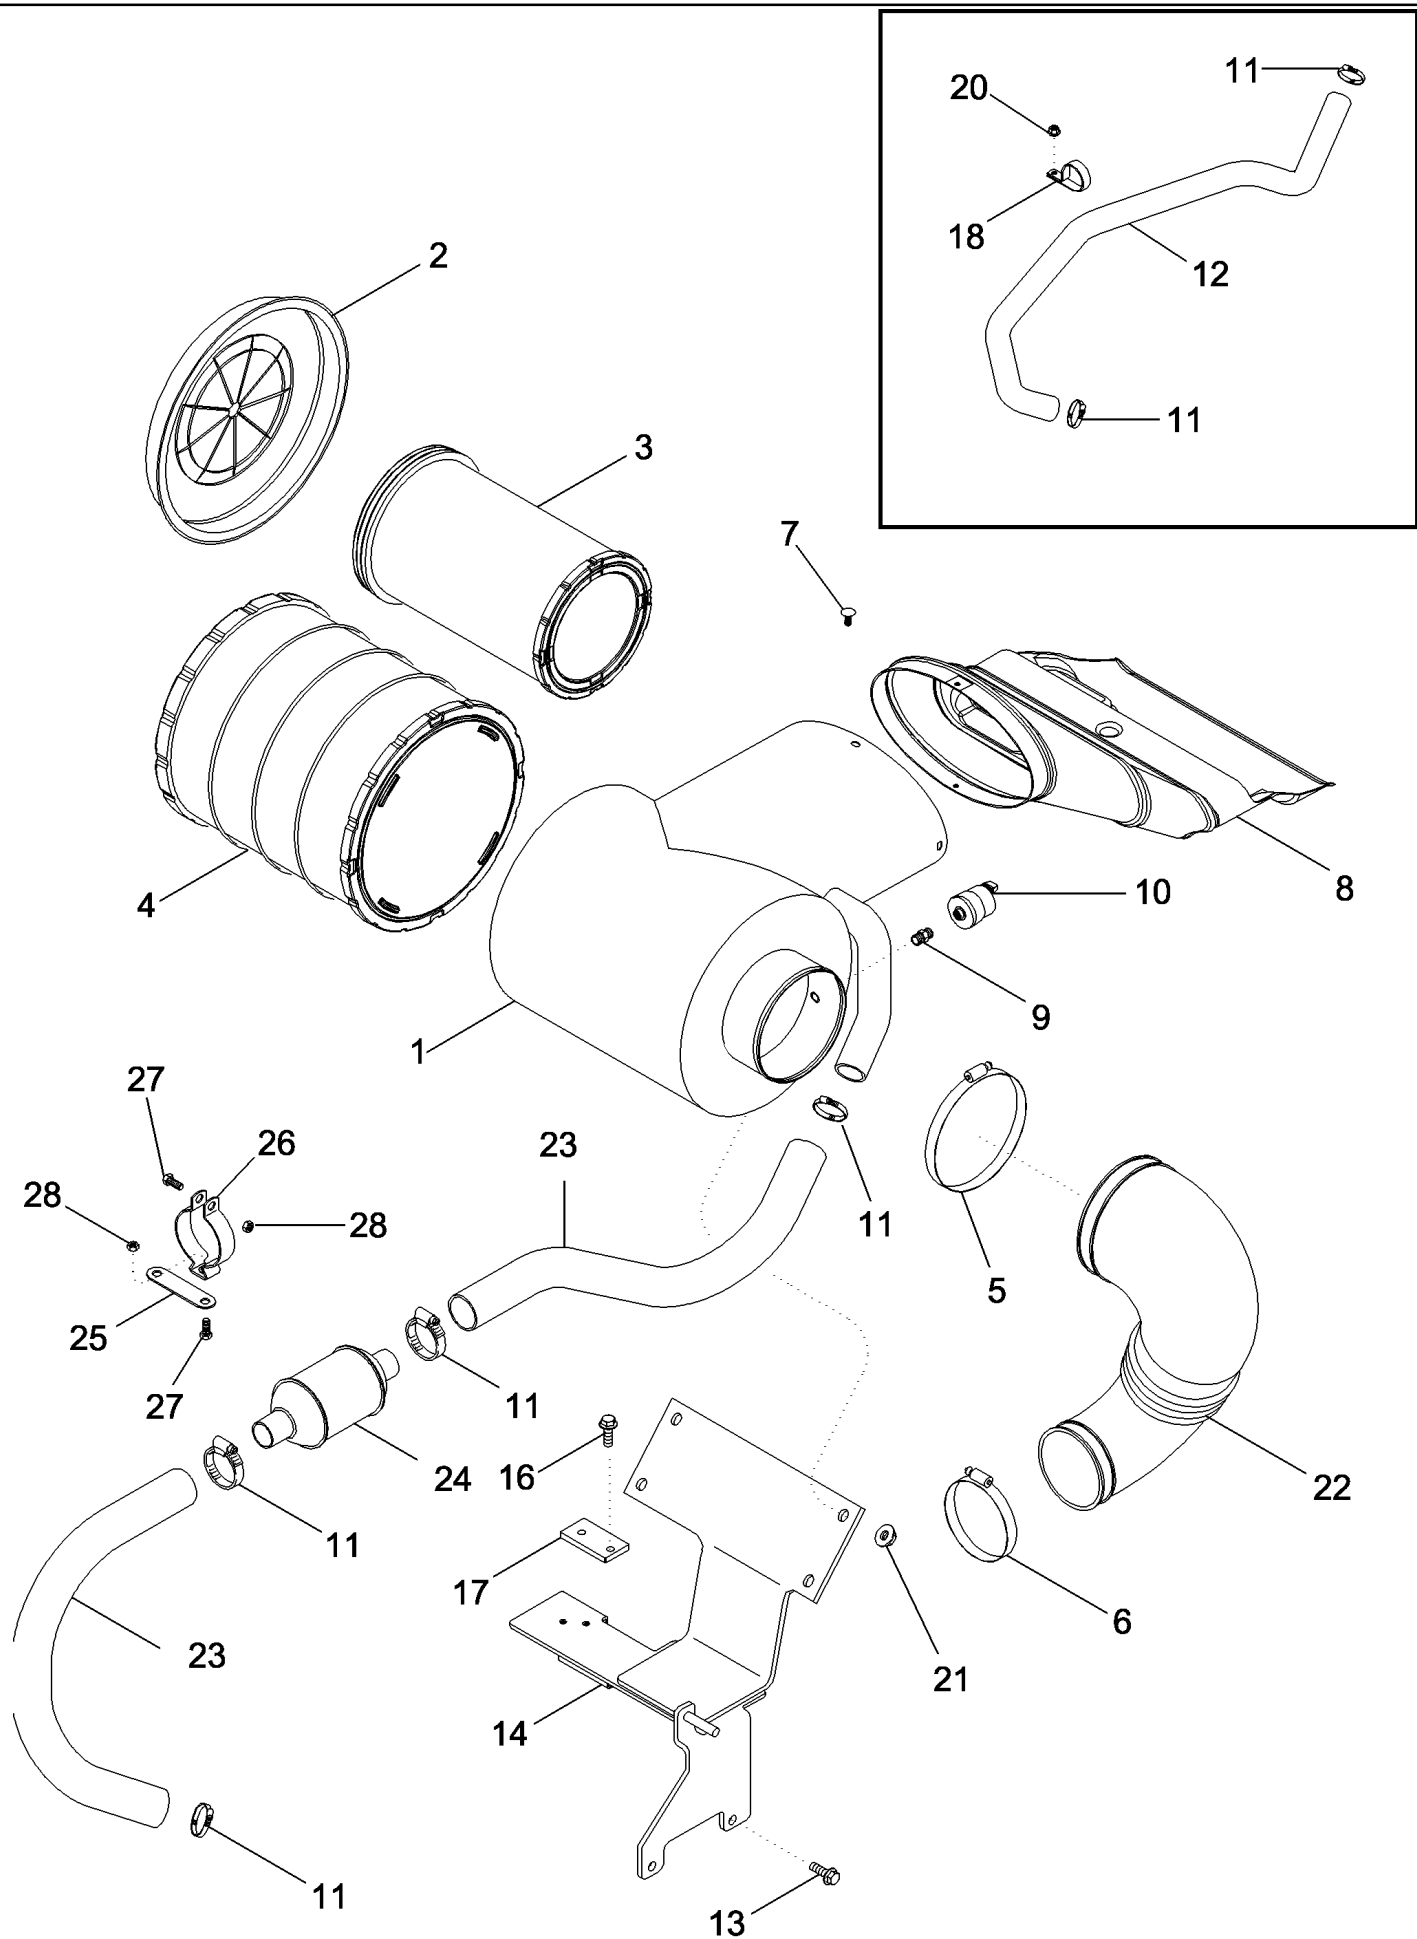

02 -04 DEAERATION SYSTEM

02 -04 DEAERATION SYSTEM

сылка	Номер детали	Кол-во	Описание
1	REFERENCE	1	Radiator, See Figure 02-02
3	87367864	1	HOSE,
4	87381277	1	HOSE, Radiator, Lower
5	87428286	1	TUBE, Radiator, Lower
6	J945603	1	GASKET,
8	87429344	1	HOSE, 6.4 ID x 960 mm (1/4 ID x 37-13/16 in), Cut From 382997C2
9	87403515	2	BOLT, M8 x 20; 8.8
10	87413715	1	RESERVOIR,
11	A170241	1	CAP, RADIATOR, 15 psi
12	555-1	2	BOLT, Hex Flg, M8 x 16, 8.8, M8 x 16; 8.8
13	9671714	2	BOLT, Hex Flg, M8 x 25, 8.8,
14	87424025	2	SCREW,
15	214-3248	2	CLAMP, HOSE, 2.25/3.125 HD Worm, W/liner, , BSN Z6RW04896
15	L115548	4	CLAMP, 2-14 - 3-1/8, Constant Torque, ASN Z6RW04896
17	87381548	1	BRACKET,
18	L127093	1	RESERVOIR,COOLANT EXPNSN,
19	440729A1	1	CAP, FILLER,
20	435562A1	1	CONDUIT,
26	87429243	1	HOSE, 19.1 x 125 mm (3/4 ID x 4-15/16 in), Cut From 364360C2
27	87429340	1	HOSE, 6.4 ID x 800 mm (1/4 ID x 31-1/2 in), Cut From 382997C2
28	87016893	2	FITTING, 1/4" Hose X 1/4" NPTF Beaded, 1/4 stem x 1/4 PT
29	214-1308	1	CLAMP, HOSE, #8, 1/2", Spring,
32	86625021	2	CLAMP, HOSE, #12, 0.69/1.25 Type F Worm, 13/16 - 1-1/2
33	87338147	1	HOSE, 6.4 ID x 1650 mm (1/4 ID x 65 in), Cut From 382997C2
34	242070A1	1	HOSE, 7.9 ID x 450 mm (9/16 ID x 17-23/32 in), Cut From 414365C2
35	87589798	6	CLAMP, HOSE, 1/2
36	218-536	1	ELBOW, 45e, 1 1/1"6-12, 37e x 3/4"-14, NPTF,
38	87408380	1	TUBE,