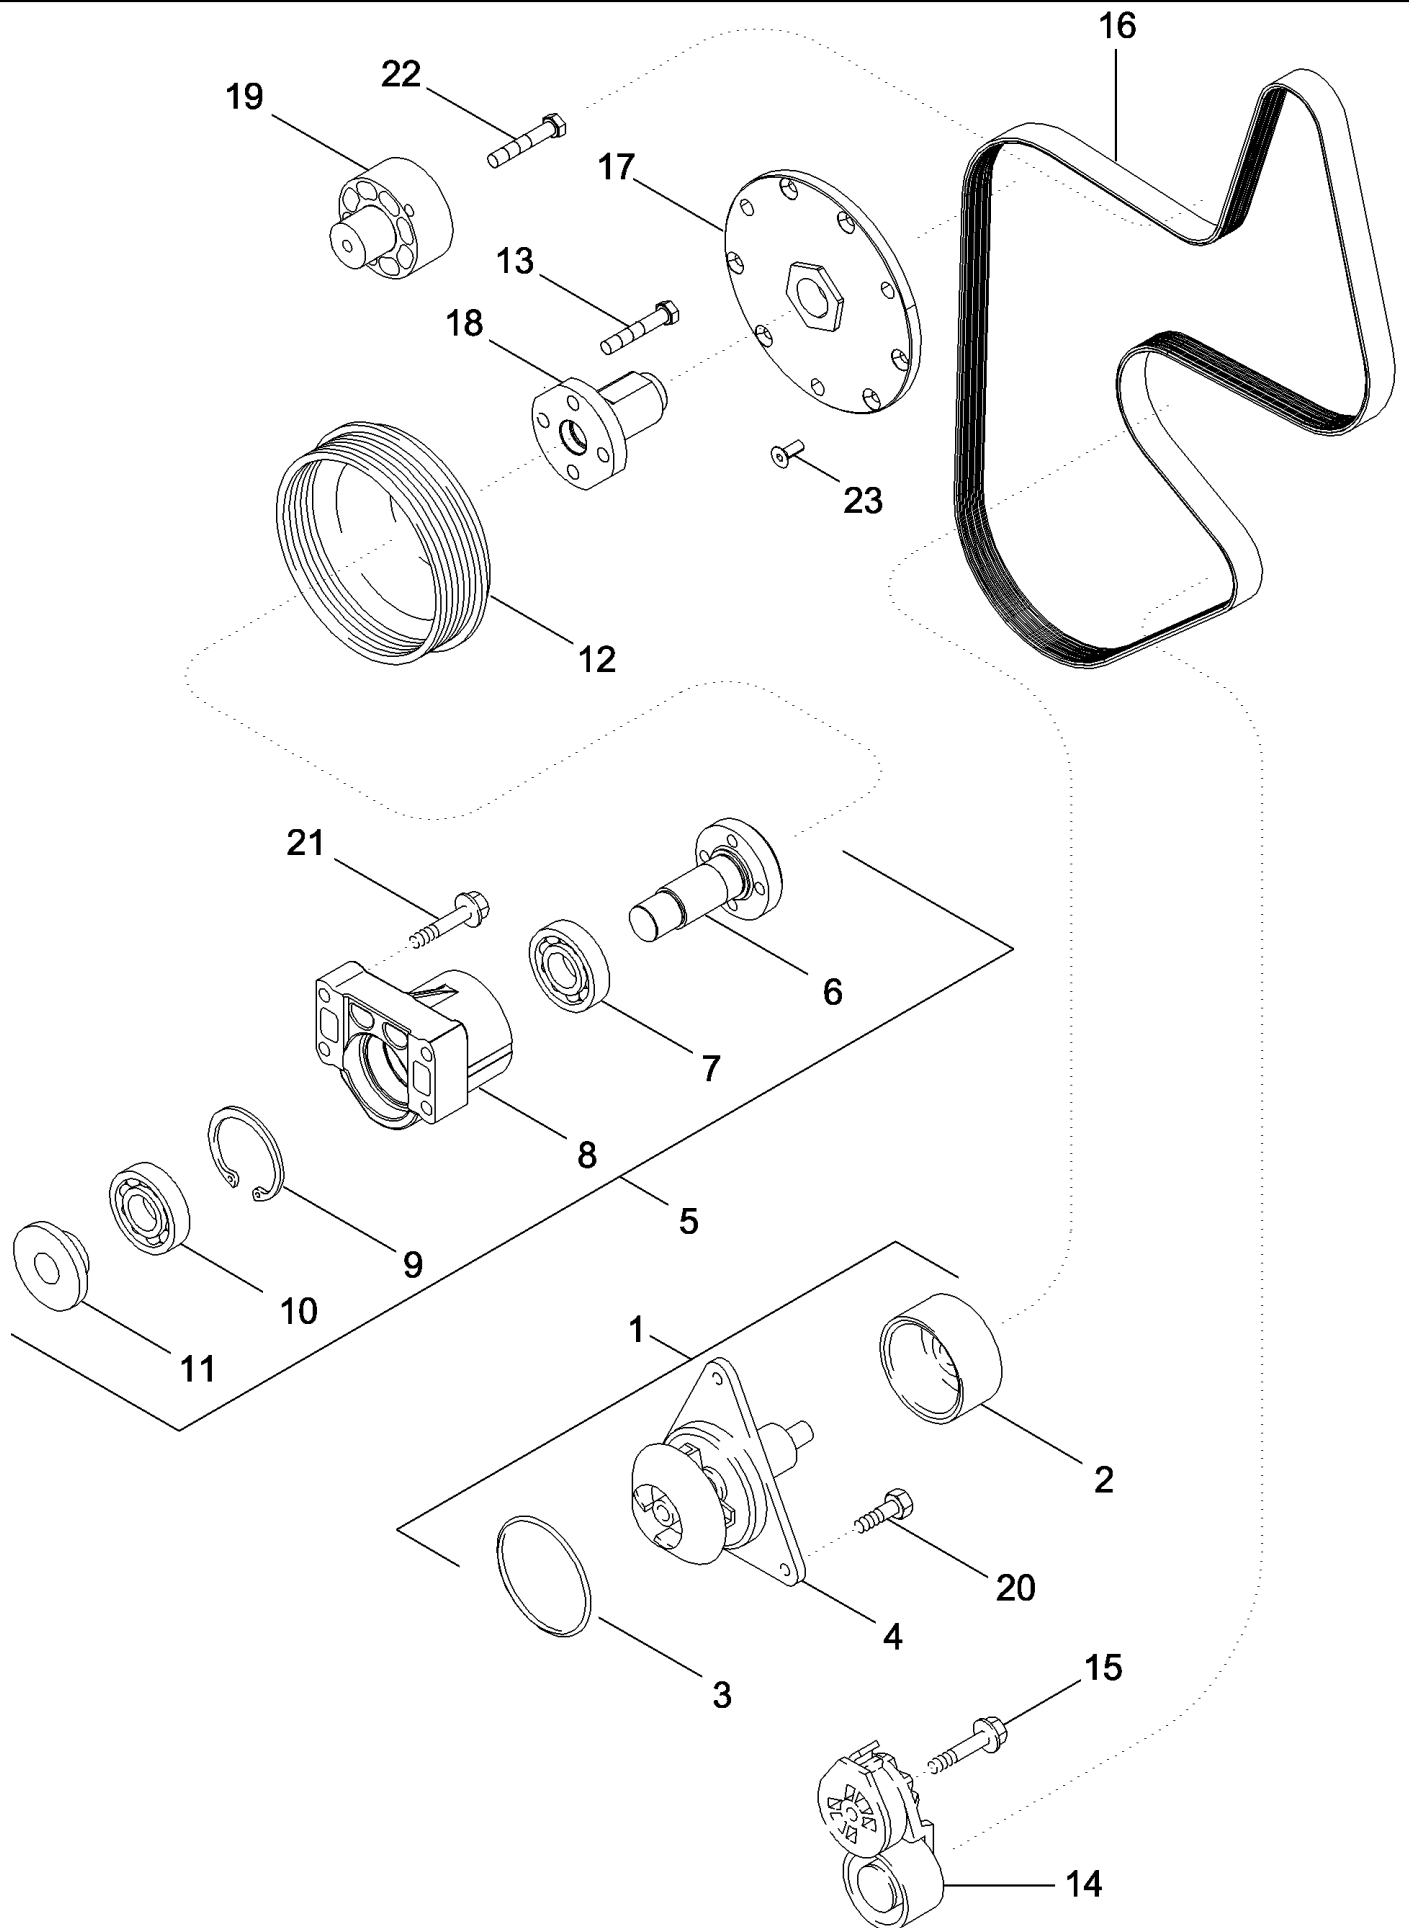

T8040 TRACTOR (EU) (1/06-) - Engine

02 -09 WATER PUMP SYSTEM

сылка	Номер детали	Кол-во	Описание
1	87308650	1	KIT, WATER PUMP REPAIR, Water Pump, Inc.2 - 4
2	NSS	1	NOT SERVICED SEPARATELY, Pulley
3	238-5244	1	O-RING, -244, 70 Duro, 4.234" ID x .139" Thk,
4	NSS	1	NOT SERVICED SEPARATELY, Pump
5	87408931	1	SUPPORT, Inc. 6 - 11
6	J934104	1	HUB,
7	NSS	1	NOT SERVICED SEPARATELY, Bearing
8	NSS	1	NOT SERVICED SEPARATELY, Support
9	100-21244	1	RING, SNAP, 2.44", Int, #244,
10	J933440	1	BEARING, BALL,
11	J931016	1	RETAINER,
12	J914461	1	PULLEY, 8 Blade Fan (If Equipped), T8010, T8020 and T8030 With Standard Flow Hydraulic System, BSN Z7RW01604
12	87593256	1	PULLEY, 8 Blade Fan (If Equipped), T8010, T8020 and T8030 With Standard Flow Hydraulic System, ASN Z7RW01604
12	J926855	1	PULLEY, 11 Blade Fan (If Equipped), T8040, T8050, BSN Z7RW01604
12	87593255	1	PULLEY, 11 Blade Fan (If Equipped), T8050, T8040, ASN Z7RW01604
12	87598225	1	PULLEY, Variable Pitch Fan 180 mm (If Equipped), With Air Brakes
12	87598226	1	PULLEY, Variable Pitch Fan 180 mm (If Equipped), Without Air Brakes
12	87598223	1	PULLEY, Variable Pitch Fan 201 mm (If Equipped), T8010, T8020, T8030, and T8040, With Air Brakes
12	87598228	1	PULLEY, Variable Pitch Fan 201 mm (If Equipped), T8010, T8020, T8030, and T8040, Without Air Brakes
13	43140	4	BOLT, Hex, M10 x 30, 8.8, Full Thd,
14	87345929	1	TENSIONER, BELT,
15	J282433	1	BOLT, M10 x 85
16	87441270	1	BELT, 8 Blade Fan (If Equipped), T8010, T8020 and T8030 With Standard Flow Hydraulic System
16	87441272	1	BELT, 11 Blade Fan (If Equipped), Variable Pitch Fan (If Equipped), T8040, T8050, T8050
17	87705367	1	PLATE, Fan Adapter, Variable Pitch (If Equipped), BSN Z7RW05000
18	87515457	1	SHAFT, Fan Adapter
19	87395364	1	PULLEY, Idler
20	87351192	3	BOLT, M8 x 28
21	854-10050	4	BOLT, Hex Flg, M10 x 50, 10.9,
22	87380501	1	BOLT, Idler Pulley
23	931860R1	6	SCREW, Hex Soc Flat Hd, M8 x 20, 8.8, Variable Pitch Fan (If Equipped), BSN Z7RW05000