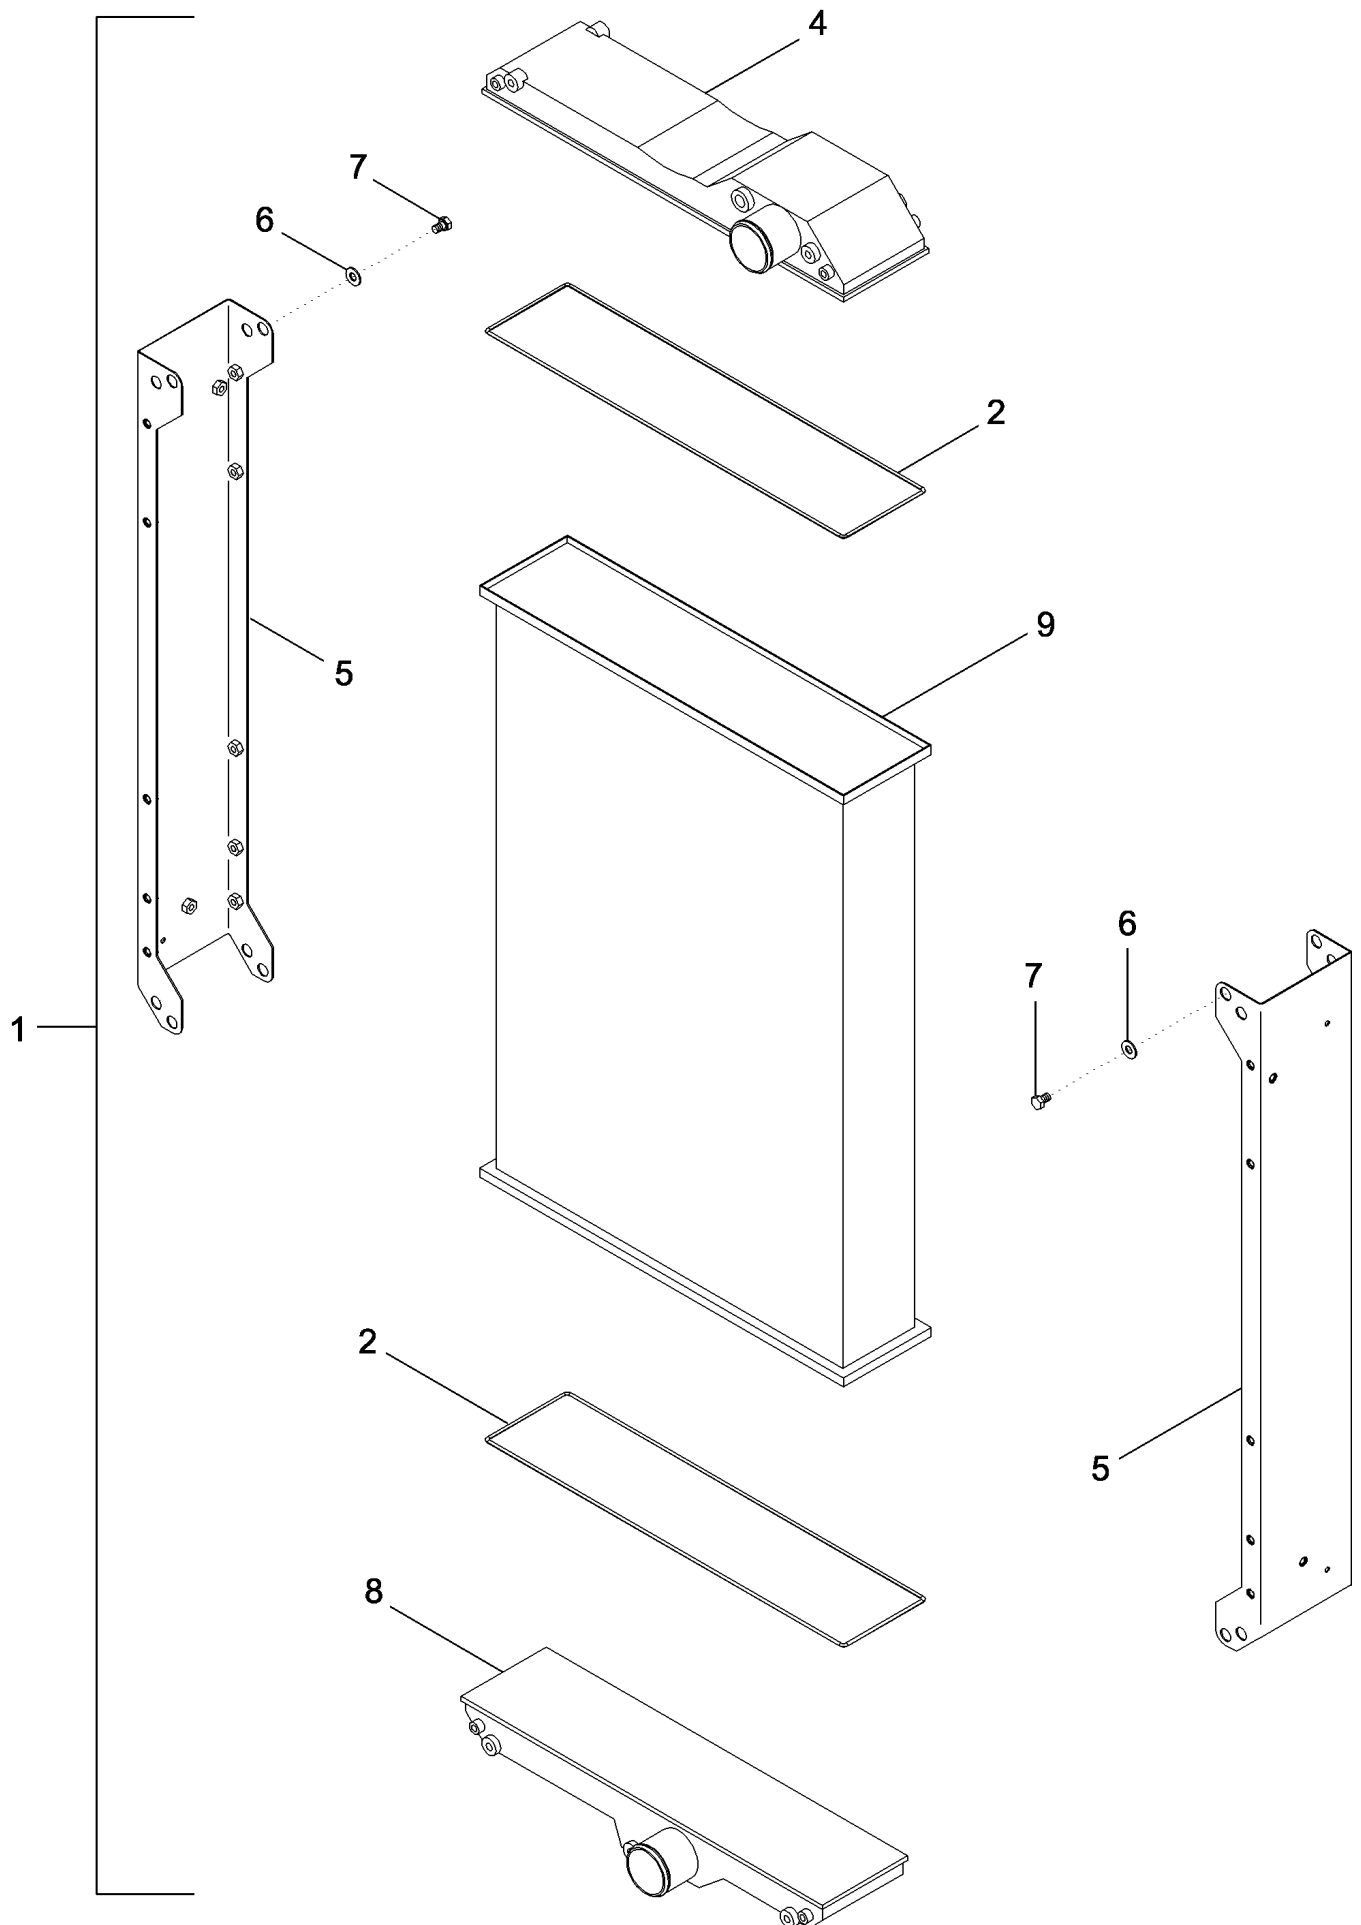

02 -03 RADIATOR ASSEMBLY

T8040 TRACTOR (EU) (1/06-) - Engine

02 -03 RADIATOR ASSEMBLY

сылка	Номер детали	Кол-во	Описание
1	87454938	1	RADIATOR, Inc.2 - 8, T8010, T8020
1	87448824	1	RADIATOR, Inc.2 - 8, T8030, T8040
2	175163A1	2	GASKET,
4	394509A1	1	TANK, Upper
5	87452601	2	CHANNEL,
6	86625263	8	WASHER, M8 x 20 x 1.6,
7	336199	8	BOLT, Hex, M8 x 12, 8.8, Full Thd,
8	87452600	1	TANK, Lower
9	NSS	1	NOT SERVICED SEPARATELY, Core