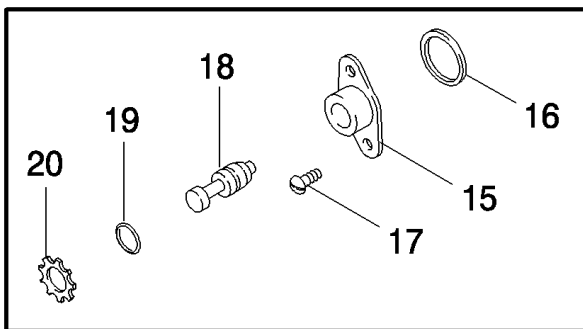

02 -10 FRONT GEAR COVER

02 -10 FRONT GEAR COVER

сылка	Номер детали	Кол-во	Описание
1	87340005	1	COVER,
2	NSS	1	NOT SERVICED SEPARATELY, Seal, Order A77790, A77808, See Figure 02-21
4	J945852	1	TRANSMISSION HOUSING,
5	J944293	1	GASKET,
6	J926863	11	BOLT, M8 x 50
7	845-8016	15	BOLT, Hex Flg, M8 x 16, 8.8, Full Thd,
8	J926846	3	BOLT, M8 x 20
10	J903463	1	COVER,
11	J903475	1	SEAL,
12	J943885	2	BOLT, M8 x 40
15	J919683	1	HOUSING,
16	J915772	1	SEALRING,
17	J907998	2	SCREW, LOCK, Spc Rd Torx Hd, M5 x 17,
18	J903924	1	PIN,
19	J913994	1	O-RING,
20	86642288	1	CIRCLIP, No. 87
21	J941786	1	CARRIER,
22	J938077	5	NUT, Lock, M6
23	J921816	2	BOLT, SPECIAL,
24	87400235	1	O-RING,
25	87338343	1	PLUG,
26	845-6015	1	BOLT, Hex Flg, M6 x 15, 8.8, Full Thd,
	217-438	2	PLUG, Hex Soc, 1/2"-14, (Not Shown)
	217-441	1	PLUG, Hex Soc, 3/4"-14 NPTF, (Not Shown)
	J920706	1	PLUG, (Not Shown)