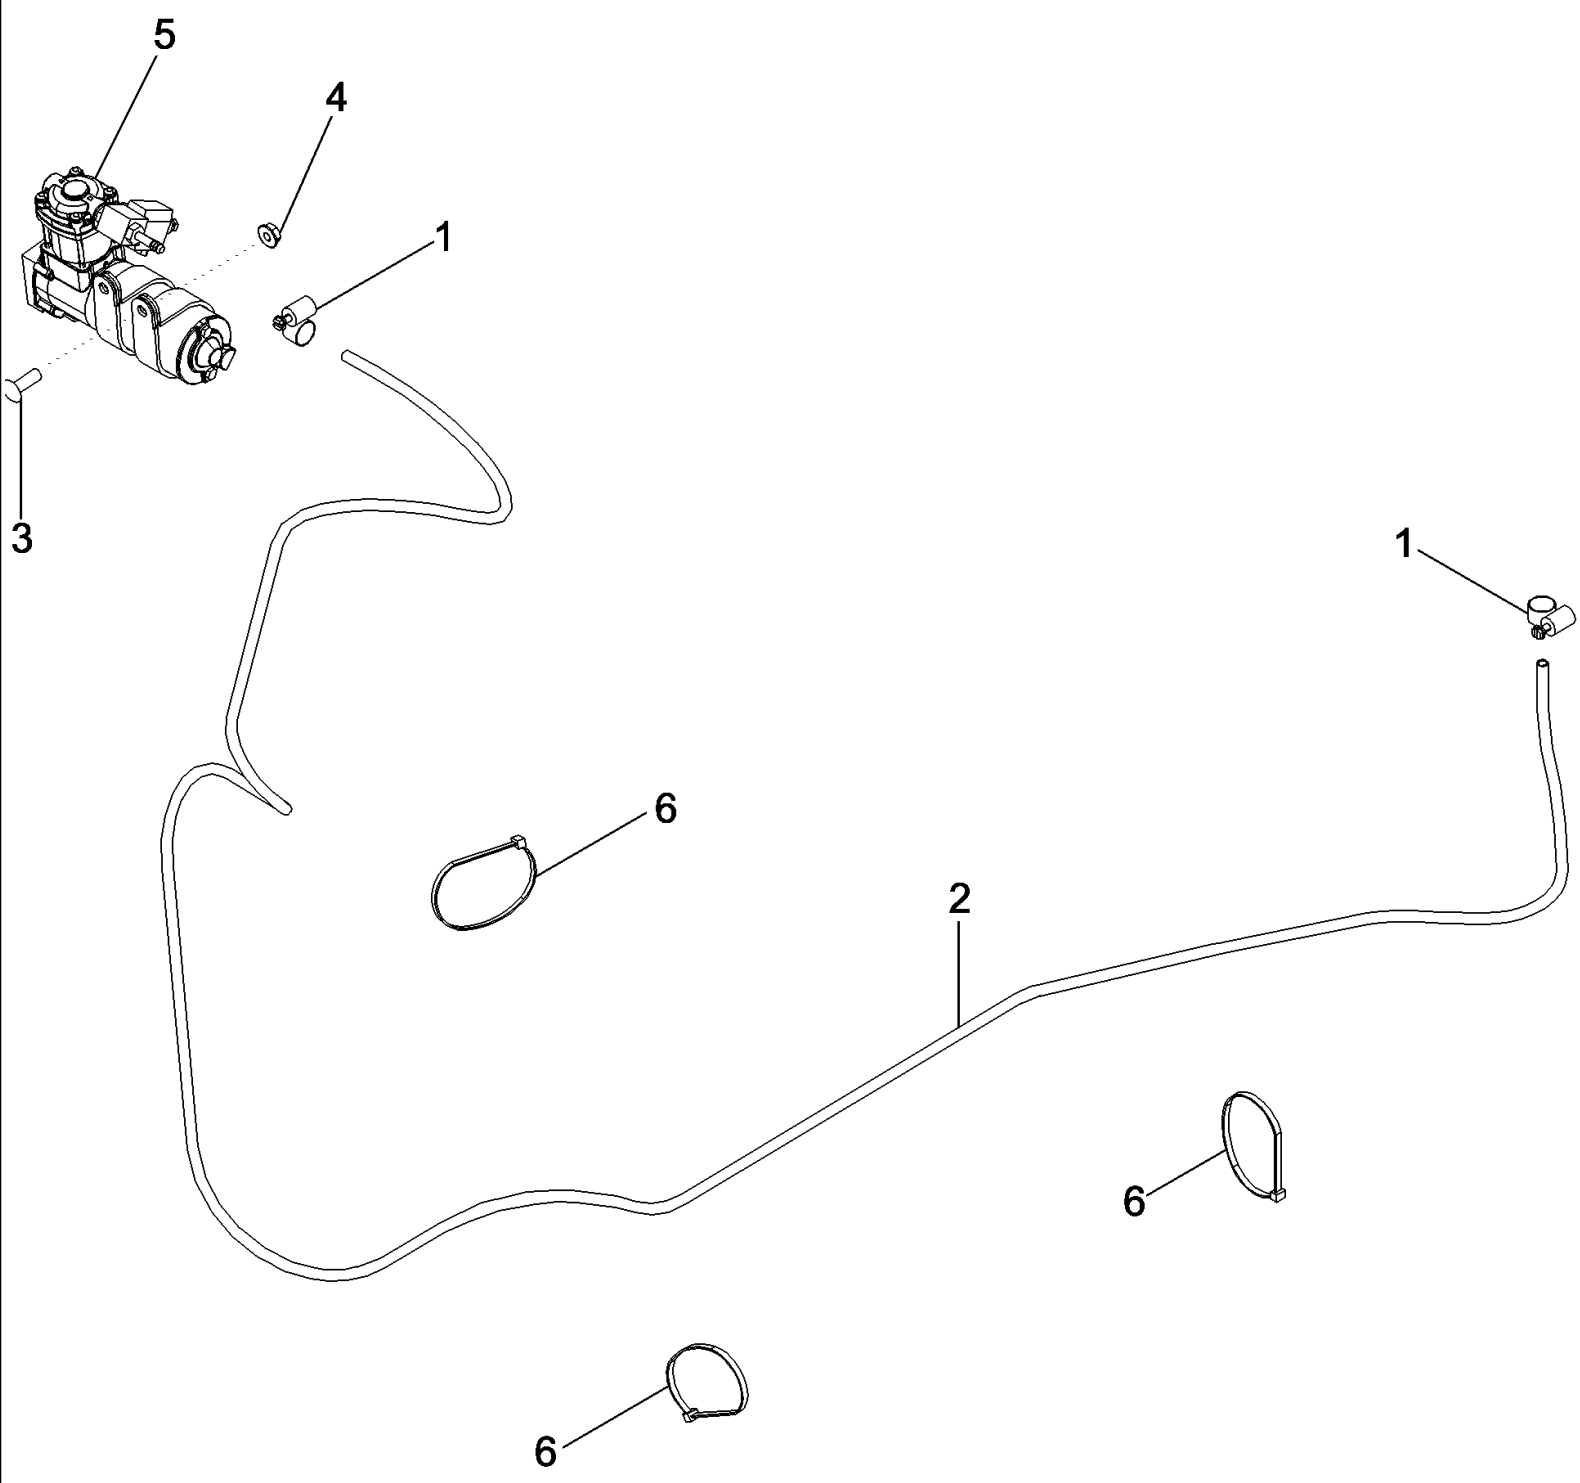

T8040 TRACTOR (EU) (1/06-) - Engine

02 -02 VARIABLE PITCH FAN SYSTEM

сылка	Номер детали	Кол-во	Описание
1	87589798	2	CLAMP, HOSE, Compressor To Fan Hose
2	87704988	1	HOSE, Variable Speed Fan
3	308761	2	BOLT, CARRIAGE, Short NK, M8 x 25, CI8.8, Full Thd, Compressor To Cab Firewall, T8010, T8020, T8030, and T8040, BSN Z7RW05000
3	9671714	2	BOLT, Hex Flg, M8 x 25, 8.8, Compressor To Hood Support, T8050
4	9804277	2	NUT, M8 x 1.25, Flg, CI 8, Compressor To Cab Firewall, T8010, T8020, T8030, and T8040, BSN Z7RW05000
4	412250	2	NUT, LOCK, M8 x 1.25, CI 8, Compressor To Hood Support, T8050
5	87620726	1	COMPRESSOR, Variable Speed Fan, BSN Z7RW05000
6	A169433	3	STRAP, SECURING, , BSN Z7RW05000