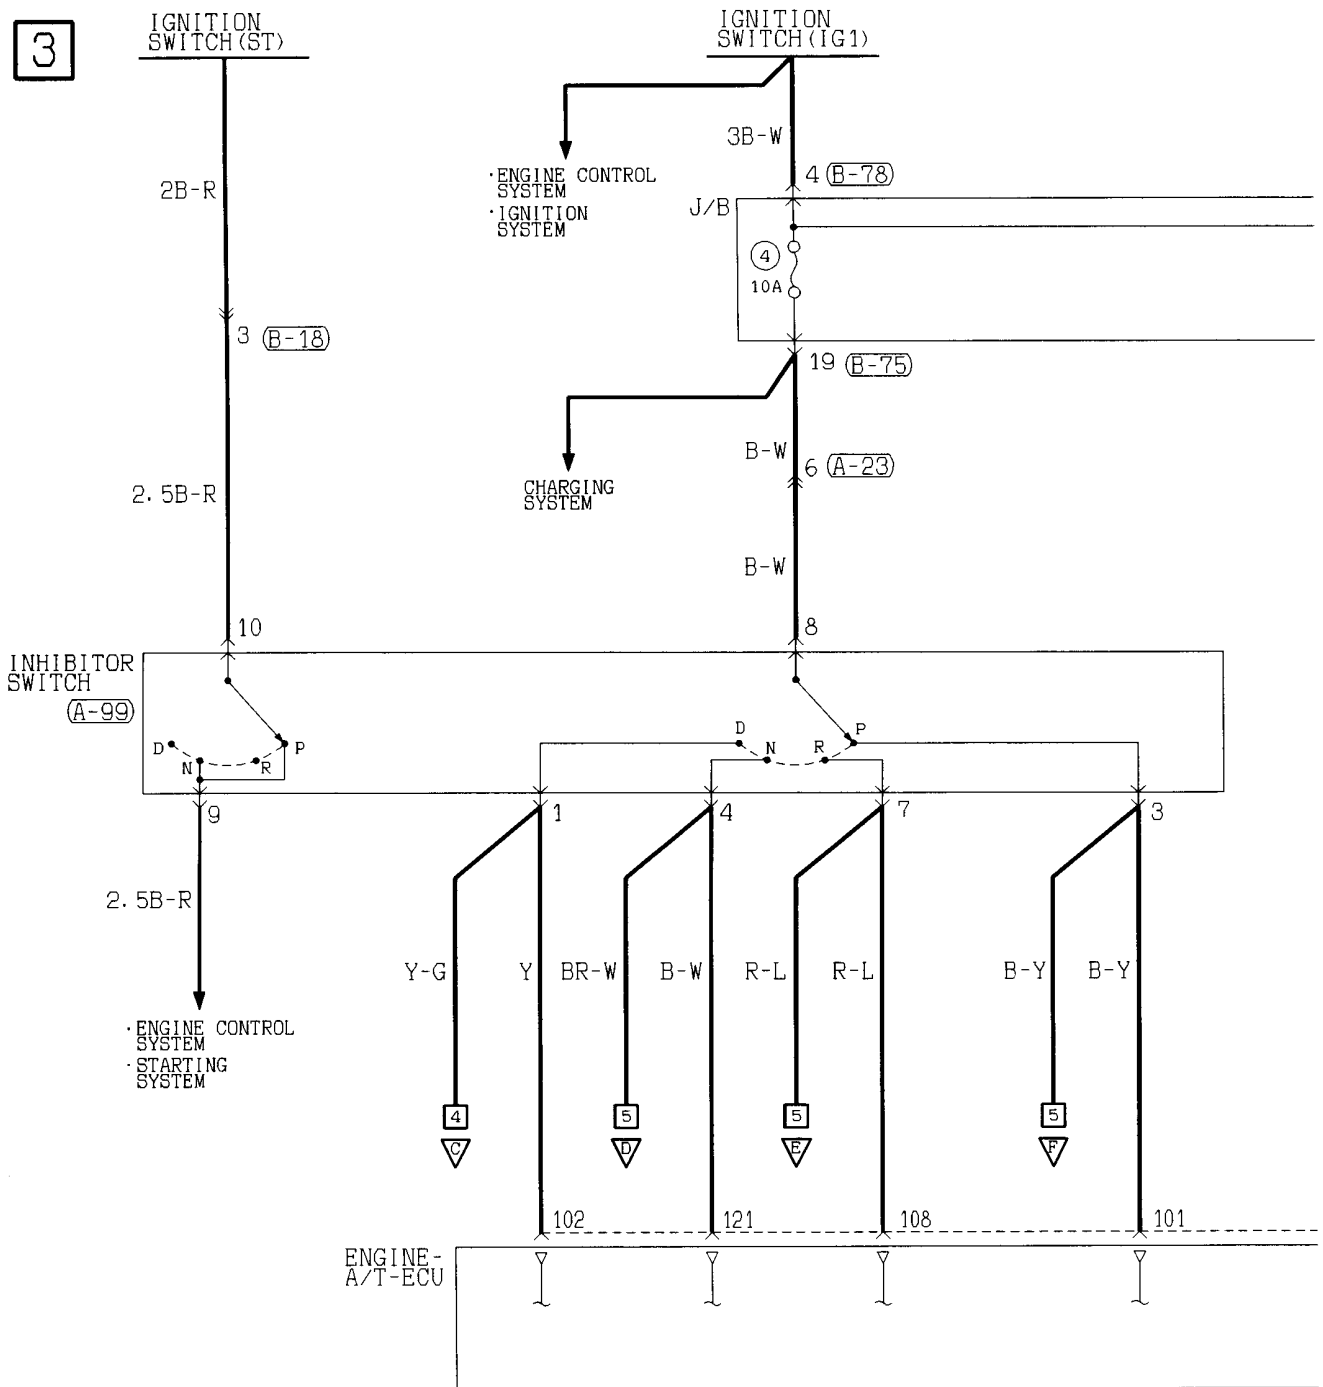

INVECS-II 4A/T <4G1 engine> (CONTINUED)

(A-23)
MU802355

(A-97)
(MU802348)

(A-98)
MU802337

(A-99)
MU802355

(B-18)
MU801329

(B-75)
MU801457

(B-78)