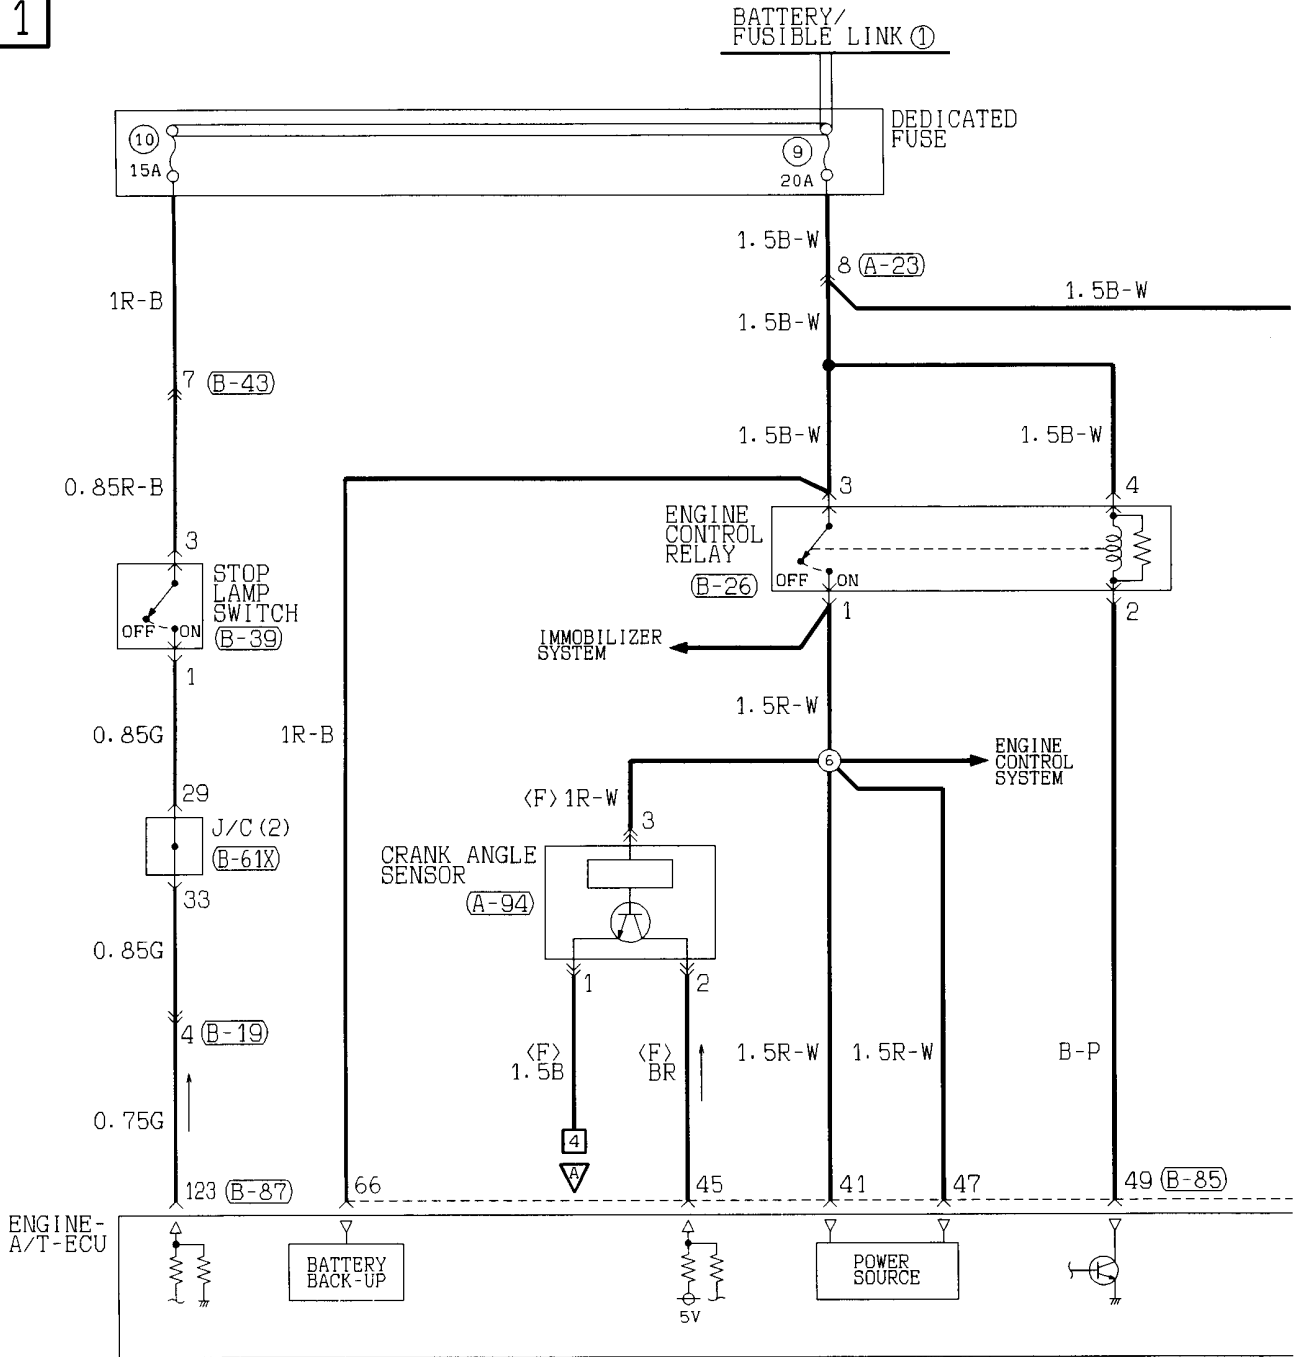


CIRCUIT DIAGRAMS

CONTENTS

INVECS-II 4A/T		METER AND GAUGE	
4G1 engine	4-2	Petrol-powered vehicles	4-40
TAIL LAMP, POSITION LAMP, LICENCE PLATE LAMP AND LIGHTING MONITOR BUZZER		Diesel-powered vehicles	4-44
Vehicles without daytime running lamp	4-10	CENTRAL DOOR LOCKING SYSTEM	
Vehicles with daytime running lamp	4-14	Vehicles without keyless entry system	4-46
FRONT FOG LAMP		Vehicles with keyless entry system	4-48
Vehicles without daytime running lamp	4-18	HEATER	4-54
Vehicles with daytime running lamp	4-20	MANUAL AIR CONDITIONER	
REAR FOG LAMP		4G1 engine	4-56
Vehicles without daytime running lamp	4-22	F9Q1 engine	4-60
Vehicles with daytime running lamp	4-26	REAR WIPER AND WASHER	4-64
ROOM LAMP, MAP LAMP AND LUGGAGE COMPARTMENT LAMP		DEFOGGER AND DOOR MIRROR HEATER	
Vehicles without keyless entry system	4-30	L.H. drive vehicles	4-66
Vehicles with keyless entry system	4-32	R.H. drive vehicles	4-68
TURN-SIGNAL LAMP AND HAZARD WARNING LAMP	4-34	REMOTE CONTROLLED MIRROR	4-70
STOP LAMP	4-37	CIGARETTE LIGHTER	4-71
BACK-UP LAMP		MULTI CENTER DISPLAY	
Petrol-powered vehicles	4-38	Vehicles without navigation system	4-72
Diesel-powered vehicles	4-39	Vehicles with navigation system	4-78
		SUNROOF	4-86
		HEATED SEAT	4-88
		SUPPLEMENTAL RESTRAINT SYSTEM ..	4-90

INVECS-II 4A/T

4G1 engine

1

2

NOTE
 *1: UNDERDRIVE SOLENOID VALVE
 *2: SECOND SOLENOID VALVE
 *3: OVERDRIVE SOLENOID VALVE
 *4: DAMPER CLUTCH CONTROL SOLENOID VALVE
 *5: LOW AND REVERSE SOLENOID VALVE

(B-43)