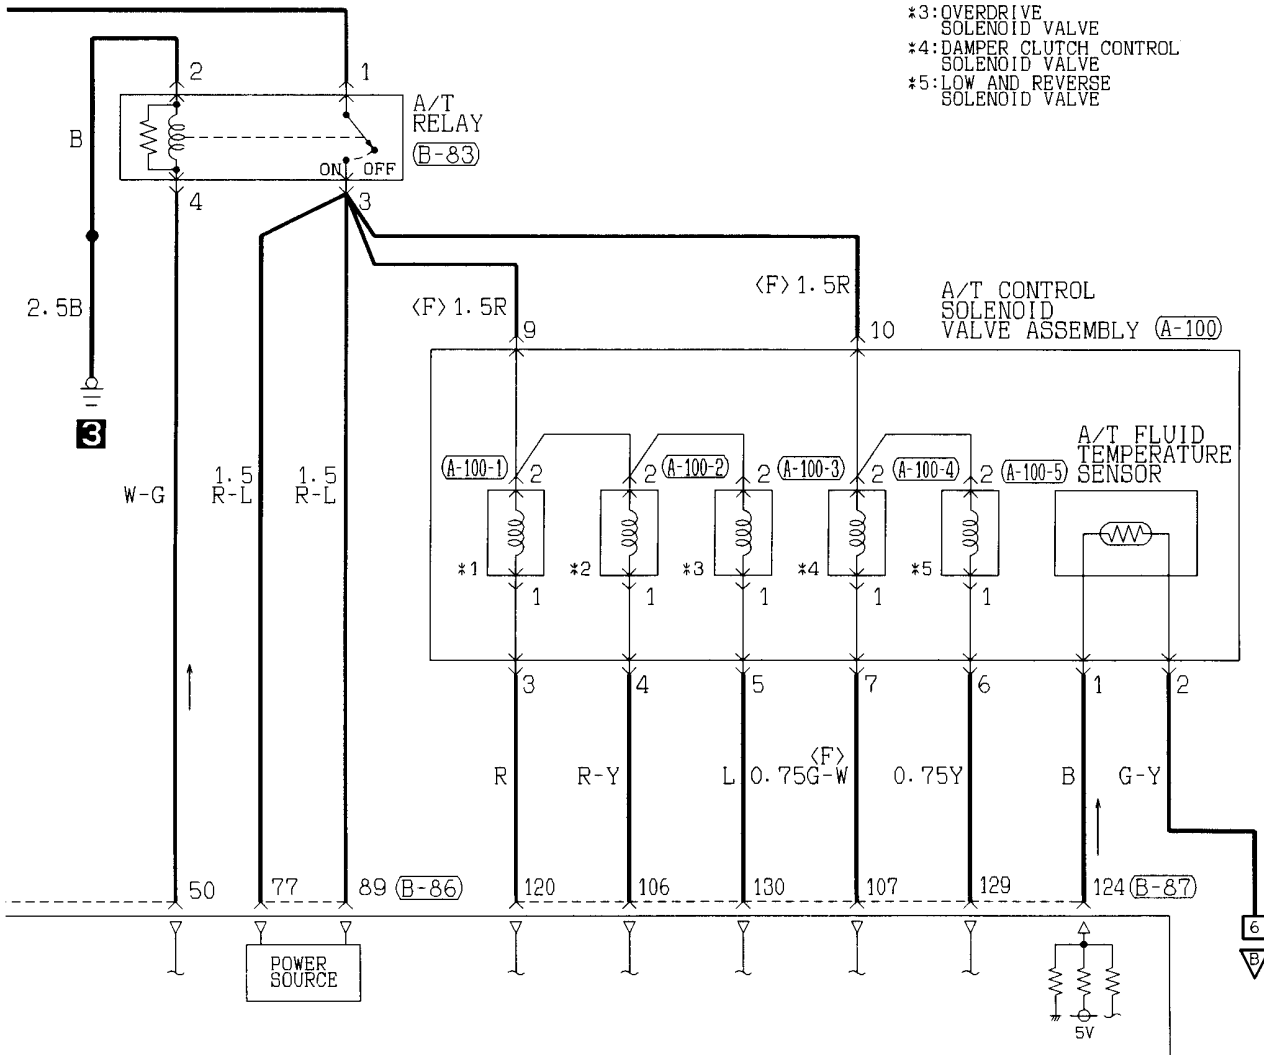

INVECS-II 4A/T

4G1 engine

1

2

NOTE
 *1: UNDERDRIVE SOLENOID VALVE
 *2: SECOND SOLENOID VALVE
 *3: OVERDRIVE SOLENOID VALVE
 *4: DAMPER CLUTCH CONTROL SOLENOID VALVE
 *5: LOW AND REVERSE SOLENOID VALVE

(B-43)