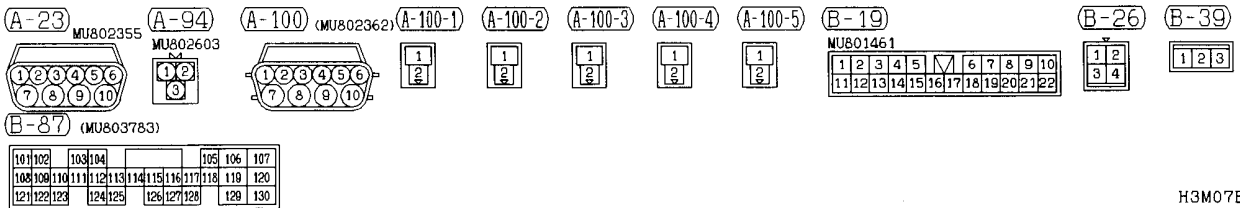

CIRCUIT DIAGRAMS

CONTENTS

INVECS-II 4A/T		METER AND GAUGE	
4G1 engine	4-2	Petrol-powered vehicles	4-40
TAIL LAMP, POSITION LAMP, LICENCE PLATE LAMP AND LIGHTING MONITOR BUZZER		Diesel-powered vehicles	4-44
Vehicles without daytime running lamp	4-10	CENTRAL DOOR LOCKING SYSTEM	
Vehicles with daytime running lamp	4-14	Vehicles without keyless entry system	4-46
FRONT FOG LAMP		Vehicles with keyless entry system	4-48
Vehicles without daytime running lamp	4-18	HEATER	4-54
Vehicles with daytime running lamp	4-20	MANUAL AIR CONDITIONER	
REAR FOG LAMP		4G1 engine	4-56
Vehicles without daytime running lamp	4-22	F9Q1 engine	4-60
Vehicles with daytime running lamp	4-26	REAR WIPER AND WASHER	4-64
ROOM LAMP, MAP LAMP AND LUGGAGE COMPARTMENT LAMP		DEFOGGER AND DOOR MIRROR HEATER	
Vehicles without keyless entry system	4-30	L.H. drive vehicles	4-66
Vehicles with keyless entry system	4-32	R.H. drive vehicles	4-68
TURN-SIGNAL LAMP AND HAZARD WARNING LAMP	4-34	REMOTE CONTROLLED MIRROR	4-70
STOP LAMP	4-37	CIGARETTE LIGHTER	4-71
BACK-UP LAMP		MULTI CENTER DISPLAY	
Petrol-powered vehicles	4-38	Vehicles without navigation system	4-72
Diesel-powered vehicles	4-39	Vehicles with navigation system	4-78
		SUNROOF	4-86
		HEATED SEAT	4-88
		SUPPLEMENTAL RESTRAINT SYSTEM ..	4-90

INVECS-II 4A/T

4G1 engine

1