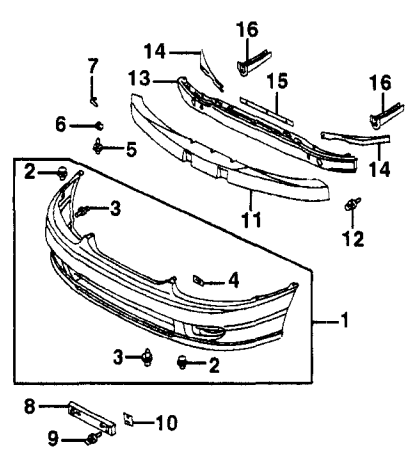

**NOTE:** All Parts in this section are included in overhaul unless noted otherwise.

**FRONT BUMPER COUPE**

**COUPE Cont'd**

057-01520

<b>1 Cover Assy, Front (P)</b> w/Fog Lamps w/o Fog Lamps (P) Paint to Match	MR296317 MR296316	1.4 1.4	201.67 201.67
<b>2 Clip</b> (5)	MR200300		.98
<b>3 Clip, Black</b> (4)	MB253964		1.42
<b>4 Clip, Fastener</b> (1997)			
To 9-2-96 (4)	R/L MR288200		1.05
From 9-3-96 (2)	R/L MB325298		1.05
1998-02	R/L MB325298		1.05
‡Included w/Front Cover Assy			
<b>5 Screw</b>	R/L MS452348		1.00
<b>6 Nut, Blind</b>	R/L MB481588		1.58
<b>7 Pad, Cover</b>	R/L MB575451		.95
<b>8 Garnish, License Plate</b>	MR184904	.3	10.03
<b>9 Bolt, Garnish</b> (1997)			
To 11-2-96	R/L MS240156		.33
From 11-3-96	R/L MS240044		1.32
1998-01	R/L MS240044		1.32
<b>10 Bracket, Bolt</b>	R/L MR311004		1.30
<b>11 Absorber, Impact</b>	MR184870	IOH	49.17
<b>12 Bolt, Bumper (2/Side)</b>	R/L MS240125		.95
<b>13 Reinf, Bumper</b>	MR184890	IOH	125.00
<b>14 Plate, Upper Side</b>	R/L MR264936-5		9.85
<b>15 Plate, Center</b>	MB867680		7.50
<b>16 Bracket, Mounting</b>	R/L MR184893	IOH	29.92