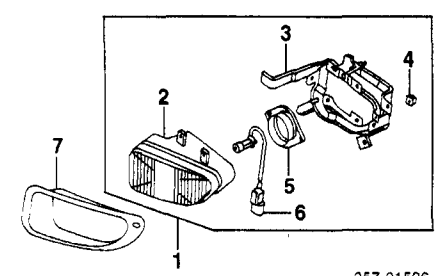

FOG LAMP

R&I Fog Lamp Assy		R/L	.2

057-01526

1 Lamp Assy, Fog	R/L MR296312-1	#.2	196.83
2 Lens (Included in R&R or O/H Front Cover)	R/L MR300340-39	#.2	146.82
3 Bracket, Mounting	R/L MR155264-3		33.33
4 Nut, Blind	R/L MB133141		.71
5 O-Ring	R/L MB22624		.78
6 Bulb (Included w/Fog Lamp Assy)	R/L MS820964		27.23
7 Cover, Fog Lamp Trim (Black (Code X08))	97-00 R/L MR273526-5	#.2	15.78
01-02 R/L MR586988-7		#.2	26.43
Blue			
Code T73	97-98 R/L MR273538-7	#.2	15.78
Code T38	99-02 R MR376994	#.2	17.55
	L MR376993	#.2	17.03
Code T10	02 R/L MR981322-1	#.2	21.82
Brown (Code C86)	99-00 R MR439562	#.2	17.55
	L MR439561	#.2	17.03