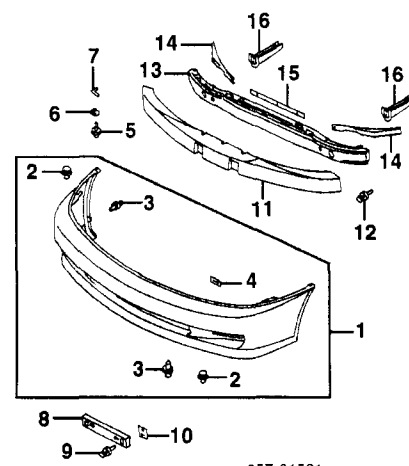

057-01521

1 Cover Assy, Front (P) (P) Paint to Match	MR296315	1.4	201.67
2 Clip (5)	MR200300		.98
3 Clip, Black (2/Side)	R/L MB253964		1.42
4 Clip, Fastener (1997)			
To 9-2-96	R/L MR288200		1.05
From 9-3-96	R/L MB325298		1.05
1998-01	R/L MB325298		1.05

5 Screw	R/L MS452348		1.00
6 Nut, Blind	R/L MB481588		1.58
7 Pad, Cover	R/L MB575451		.95
8 Garnish, License Plate	MR184903	.3	7.92
9 Bolt, Garnish (1997)			
To 11-2-96	R/L MS240156		.33
From 11-3-96	R/L MS240044		1.32
1998-01	R/L MS240044		1.32
10 Bracket, Bolt	R/L MR311004		1.30
11 Absorber, Impact	MR184868	IOH	49.17
12 Bolt, Bumper (2/Side)	R/L MS240125		.95
13 Reinf, Bumper	MR184871	IOH	125.00
14 Plate, Upper Side	R/L MR264934-3		7.92
15 Plate, Center	MB867680		7.50
16 Bracket, Mounting	R/L MR184893	IOH	29.92