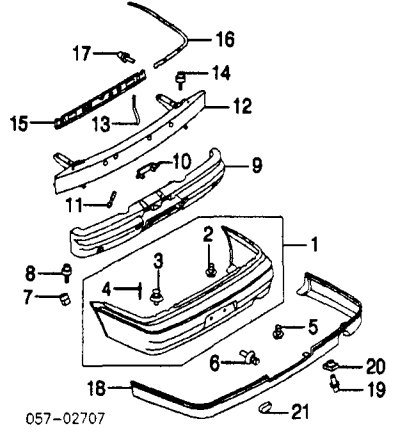

1 Cover Assy, Rear ES, LS Model			
White	MR972565	#1.5	296.92
Paint to Match	MR972565	#1.5	296.92
OZ Rally Model			
White	MR972553	#1.5	296.92
Paint to Match	MR972553	#1.5	296.92
<i>#Includes R&I/R&R Rear Combination Lamp Assemblies</i>			
2 Clip, Lwr Cover (3)	MU488006		.83
3 Clip, Up Cover (5)	MB253964		1.42
4 Rivet, Cover (18)	MR473000		.57
<i>#Included w/Rear Cover Assy</i>			
5 Bolt, Cover (4)	MF244822		.33
6 Clip, Cover (4)	MR138807		1.00
7 Grommet, Cover	R/L MR393386		1.10
8 Bolt, Cover	R/L MB612553		.97
9 Absorber, Impact	MR557670	IOH	93.02
10 Brkt, License Lamp	R/L MR598341		4.43
11 Brkt, Center Cover	R/L MR557671		1.15
12 Bar, Reinforcement	MR557669	1.8	225.00
13 Brkt, Cover Support	R/L MR598370		1.15
14 Bolt, Bar Mtg (4)	MS240129		.88
15 Reinf, Center Support	MR520343		39.52
16 Plate, Upper Bumper	R/L MR520346-5		19.37
17 Bolt, Center Reinf	R/L MS240141		.97
18 Dam, Rear Air OZ Rally Model			
White	MR635789	#1.5	371.61
Paint to Match	MR635789	#1.5	371.61
<i>#Includes R&I Bumper Assy</i>			
19 Bolt, Mtg (8)	MS240142		.70
20 Nut, Bolt (8)	MU440009		1.53
21 Clip (7)	MB325298		1.05

MITSUBISHI MIRAGE 1997-02

SECTION INDEX

A/C /Heater/Ventilation.....	133
A/C Refrigerant Capacities.....	133
ABS/Brakes.....	135
Air Bag System.....	135
Air Cleaner.....	138
Back Window.....	146
Center Console.....	141
Clear Coat Identification.....	131
Cooling.....	133
Cowl & Dash.....	140
Cruise Control System.....	136
Electrical.....	139
Emission System.....	139
Engine/Trans.....	138
Engine/Trans Mounts.....	138
Exhaust.....	139
Front Bumper.....	131
Front Door.....	143
Front Drive Axle.....	137
Front Fender.....	134
Front Inner Structure.....	135
Front Lamps.....	132
Front Seat.....	142
Front Steering Linkage/Gear.....	137
Front Suspension.....	136
Fuel Tank.....	148
Grille.....	132
Hood.....	133
Information Labels.....	131
Instrument Panel.....	140
Luggage Lid.....	147
Paint Code Location.....	131
Quarter Glass.....	147
Quarter Panel.....	146
Rear Body.....	148
Rear Bumper.....	149
Rear Door.....	145
Rear Lamps.....	149
Rear Seat.....	143
Rear Suspension.....	148
Rocker/Pillars/Floor.....	141
Roof.....	146
Seat Belts.....	143
Special Cautions.....	131
Steering Pump.....	137
Steering Wheel/Column.....	137
Sunroof.....	146
Underhood Dimensions.....	134
Wheel.....	136
Windshield.....	140

SPECIAL CAUTIONS

AIR BAG
Refer to Procedure Explanation 29 for Supplemental Restraint/Air Bag Special Cautions.

PAINT CODE LOCATION

Paint code located on firewall.

CLEAR COAT IDENTIFICATION

All metallic colors are clear coat.

INFORMATION LABELS

Illustration Located in Next Column

1 Label, Emissions 1997-00 Coupe			
DE, ES Model			
w/Calif Emissions	97 MD339883		2.92
	98 MD352566		3.77
	99 MD360470		3.77
	00 MD420895		0.00
w/o Calif Emissions	97 MD339882		2.92
	98 MD350629		2.88
	99 MD360469		3.88
	00 MD420894		0.00