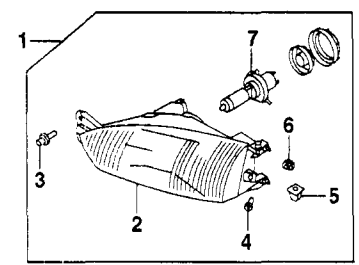

057-01523

1 Headlamp Assy	R/L MR296308-7	#.5	181.67
2 Lens (Includes R&I/R&R Park/Signal Lamp)	R/L MR322764-3	#.6	153.67
3 Fastener	R/L MS240142		.70
4 Grommet	R/L MR275391		1.15
5 Nut, Blind	R/L MS480009		.98
6 Nut (2/Side)	R/L MB440133		.72
7 Bulb	R/L MS820970	.2	23.92

HEADLAMP SEDAN

Aim Lamps		.4	
R&I Headlamp Assy		R/L #.7	
‡Includes R&I Grille & R&I/R&R Park/Signal Lamp, R&I Both Sides 1.2			

NOTE: R&R Does Not include aim lamps.