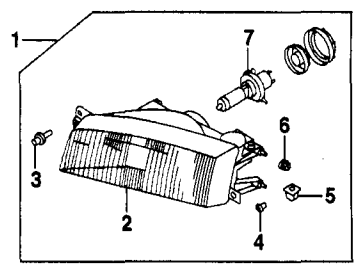

**FRONT LAMPS**

**HEADLAMP COUPE**

Aim Lamps		.4	
R&I Headlamp Assy		R/L #.5	
‡Includes R&I/R&R Park/Signal Lamp			

NOTE: R&R Does Not include aim lamps.

057-01523

<b>1 Headlamp Assy</b>	R/L MR296308-7	#.5	181.67
<b>2 Lens</b> (Includes R&I/R&R Park/Signal Lamp)	R/L MR322764-3	#.6	153.67
<b>3 Fastener</b>	R/L MS240142		.70
<b>4 Grommet</b>	R/L MR275391		1.15
<b>5 Nut, Blind</b>	R/L MS480009		.98
<b>6 Nut</b> (2/Side)	R/L MB440133		.72
<b>7 Bulb</b>	R/L MS820970	.2	23.92

**HEADLAMP SEDAN**

Aim Lamps		.4	
R&I Headlamp Assy		R/L #.7	
‡Includes R&I Grille & R&I/R&R Park/Signal Lamp, R&I Both Sides 1.2			

NOTE: R&R Does Not include aim lamps.

057-01524

<b>1 Headlamp Assy</b> ‡Includes R&I Grille & R&I/R&R Park/Signal Lamp, R&R Both Sides 1.2	R/L MR476690-89	#.7	225.67
<b>2 Lens</b> (Includes R&I Grille & R&I/R&R Park/Signal Lamp, R&R Both Sides 1.4)	R/L MR472730-29	#.8	166.18
<b>3 Fastener</b> (2/Side)	R/L MS240602		.72
<b>4 Grommet</b>	R/L MR275295		1.15
<b>5 Nut, Blind</b>	R/L MS480009		.98
<b>6 Nut</b> (2/Side)	R/L MS440133		.72
<b>7 Bulb</b> (Included w/Headlamp Assy)	R/L MS820970	.2	23.92