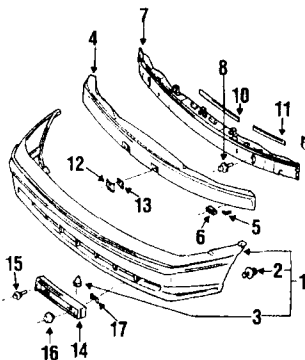

Install all labels ... 93-96 0.3

PARTS AND R&R OPERATIONS

LABELS

Emission label			
1.5 liter			
Federal	93	2.88#	0.2= MD188 553
California	93	2.88#	0.2= MD188 554
all	94	3.25#	0.2= MD301 901
Federal	95	3.00#	0.2 MD316 766
California	95	3.00#	0.2 MD316 767
Federal	96	2.88#	0.2 MD327 954
California	96	2.88#	0.2 MD327 955
1.8 liter			
Federal	93	2.13#	0.2= MD305 427
California	93	2.88#	0.2= MD188 624
all	94	3.13#	0.2= MD309 408
Federal	95	2.96#	0.2 MD312 161
California	95	2.96#	0.2 MD312 162
Federal	96	2.92#	0.2 MD327 659
California	96	2.92#	0.2 MD327 660
Label			
2 vacuum hose diagram			
1.5 liter Federal	93	3.96#	0.2= MD188 798
1.5 liter Californi.	93	3.96#	0.2= MD188 799
1.5 liter, all.	94	4.13#	0.2= MD301 903
1.5 liter Federal	95	4.13#	0.2 MD301 903
1.5 liter Californi.	95	3.00#	0.2 MD316 770
1.5 liter, all.	96	2.92#	0.2 MD329 111
1.8 liter Federal	93	2.08#	0.2= MD191 675
1.8 liter Californi.	93	2.08#	0.2= MD191 674
1.8 liter, all.	94	2.08#	0.2= MD191 674
1.8 liter Federal	95	2.08#	0.2 MD191 674
1.8 liter Californi.	95	3.13#	0.2 MD307 544
1.8 liter, all.	96	2.88#	0.2 MD327 957
3 service points	93-96	2.08#	0.2= MB892 513
4 fuel label	93-96	7.21#	0.2= MB348 422
Tire info label			
1.5 liter	93-94	1.13#	0.2= MB910 332
.....	95-96	1.13#	0.2 MB910 331
1.8 liter	93-95	1.13#	0.2= MB910 333
.....	96	#	0.2 MB130 494
.....	94	2.25#	0.2= MR147 645
AC label			
Air bag label			
under hood warning.	94	2.92#	0.2= MB682 049
information	94-96	3.29#	0.2= MB891 604
steering gear cautio.	94-96	1.13#	0.2= MB682 048

PARTS: Order by description. LABOR: Time is for application of first label. See OVERLAP OPERATIONS.

FRONT BUMPER

6212010

OVERHAUL OPERATIONS

O/H bumper assy ... 93-96 2.0

R&I OPERATIONS

R&I bumper assy ... 93-96 1.0