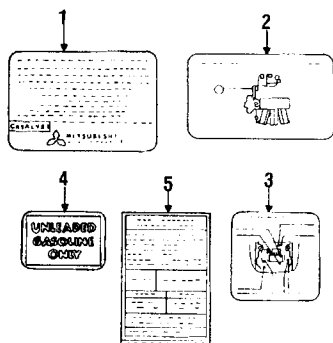

ARP6212

PAINT PROCESS

All metallic colors are base coat/clear coat. All non-metallic colors are single stage.

PAINT CODE IDENTIFICATION

Paint code located on firewall.

INFORMATION LABELS

6212650

OVERLAP OPERATIONS

Install all labels ... 93-96 0.3

PARTS AND R&R OPERATIONS

LABELS

Emission label			
1.5 liter			
Federal	93	2.88#	0.2= MD188 553
California	93	2.88#	0.2= MD188 554
all	94	3.25#	0.2= MD301 901
Federal	95	3.00#	0.2 MD316 766
California	95	3.00#	0.2 MD316 767
Federal	96	2.88#	0.2 MD327 954
California	96	2.88#	0.2 MD327 955
1.8 liter			
Federal	93	2.13#	0.2= MD305 427
California	93	2.88#	0.2= MD188 624
all	94	3.13#	0.2= MD309 408
Federal	95	2.96#	0.2 MD312 161
California	95	2.96#	0.2 MD312 162
Federal	96	2.92#	0.2 MD327 659
California	96	2.92#	0.2 MD327 660
Label			
2 vacuum hose diagram			
1.5 liter Federal	93	3.96#	0.2= MD188 798
1.5 liter Californi.	93	3.96#	0.2= MD188 799
1.5 liter, all.	94	4.13#	0.2= MD301 903
1.5 liter Federal	95	4.13#	0.2 MD301 903
1.5 liter Californi.	95	3.00#	0.2 MD316 770
1.5 liter, all.	96	2.92#	0.2 MD329 111
1.8 liter Federal	93	2.08#	0.2= MD191 675
1.8 liter Californi.	93	2.08#	0.2= MD191 674
1.8 liter, all.	94	2.08#	0.2= MD191 674
1.8 liter Federal	95	2.08#	0.2 MD191 674
1.8 liter Californi.	95	3.13#	0.2 MD307 544
1.8 liter, all.	96	2.88#	0.2 MD327 957
3 service points	93-96	2.08#	0.2= MB892 513
4 fuel label	93-96	7.21#	0.2= MB348 422
Tire info label			
1.5 liter	93-94	1.13#	0.2= MB910 332
.....	95-96	1.13#	0.2 MB910 331
1.8 liter	93-95	1.13#	0.2= MB910 333
.....	96	#	0.2 MB130 494
.....	94	2.25#	0.2= MR147 645
AC label			
Air bag label			
under hood warning.	94	2.92#	0.2= MB682 049
information	94-96	3.29#	0.2= MB891 604
steering gear cautio.	94-96	1.13#	0.2= MB682 048