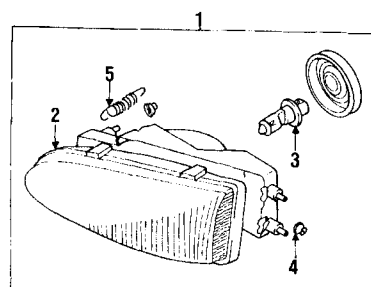

PARTS AND R&R OPERATIONS

BUMPER ASSEMBLY

Bumper cover			
2 door			
gray	(p.2.5) 93-96	211.67#	2.0 MB945 838
gray & white	(p.2.5) 93-96	211.67#	2.0 MB945 838
4 door			
gray	(p.2.5) 93-96	211.67#	2.0 MB912 889
gray & white	(p.2.5) 93-96	211.67#	2.0 MB912 889
clip			
2 side	93-96	1.38	MB253 964
3 lower	93-96	1.00	MB271 999
Core			
2 door	93-96	59.71#	2.0 MB867 633
4 door	93-96	54.09#	2.0 MB867 631
pad			
5	93-96	.71	MB575 451
grommet			
6 rear	93	1.54	MB481 588
.....	94-96	1.58	MU140 011
.....	93-96	1.67	MB369 297
side	93-96	.88	MS240 129
Reinforcement			
7 2 door	93-96	180.89#	2.0 MB935 805
4 door	93-96	179.10#	2.0 MR138 358
bolt			
8 front	93-96	.71	MS240 125
stay			
9	93-96R	28.62	MB867 662
.....	93-96L	28.62	MB867 661
Upper plate			
10 center	93-96	7.17	MB867 680
11 side	93-96	6.42	MB867 685
License bracket			
12	93-96	1.25	MR311 004
clip			
13	93-96	.58	MB325 299
License molding			
14 2 door	93-96	8.60	0.3= MB867 698
4 door	93-96	11.93	0.3= MB867 697
15 bolt	93-96	.33	MS240 156
16 grommet	93-96	.83	MU480 007
17 bracket	93-96	3.96	MB403 256

LABOR: Time is for overhaul.

GRILLE

6212020

PARTS AND R&R OPERATIONS

GRILLE & COMPONENTS

Grille assy			
1 2 door			
S	(p.5) 93-96	49.45#	0.5 MB696 842
ES, LS	(p.5) 93-96	49.45#	0.5 MB976 304
2 4 door	(p.5) 93-94	78.75	0.5 MB799 003
.....	(p.5) 95-96	78.75	0.5 MB799 003
Emblem			
3 2 door	93-96	2.67#	0.2 MB880 148
4 door	93-96	15.60#	0.2 MB619 311
screw			
4 2 door	93-96	.33#	MF453 077
grommet			
5 2 door	93-96	.72#	MB083 120
clip			
6 4 door	93-96	.72#	MB153 825

PARTS: Order by description.

† PARTS: Part included in grille assembly.

FRONT LAMPS

6212030

ADD IF REQUIRED

Aim headlamps

R&I headlamp assy one side

PARTS AND R&R OPERATIONS