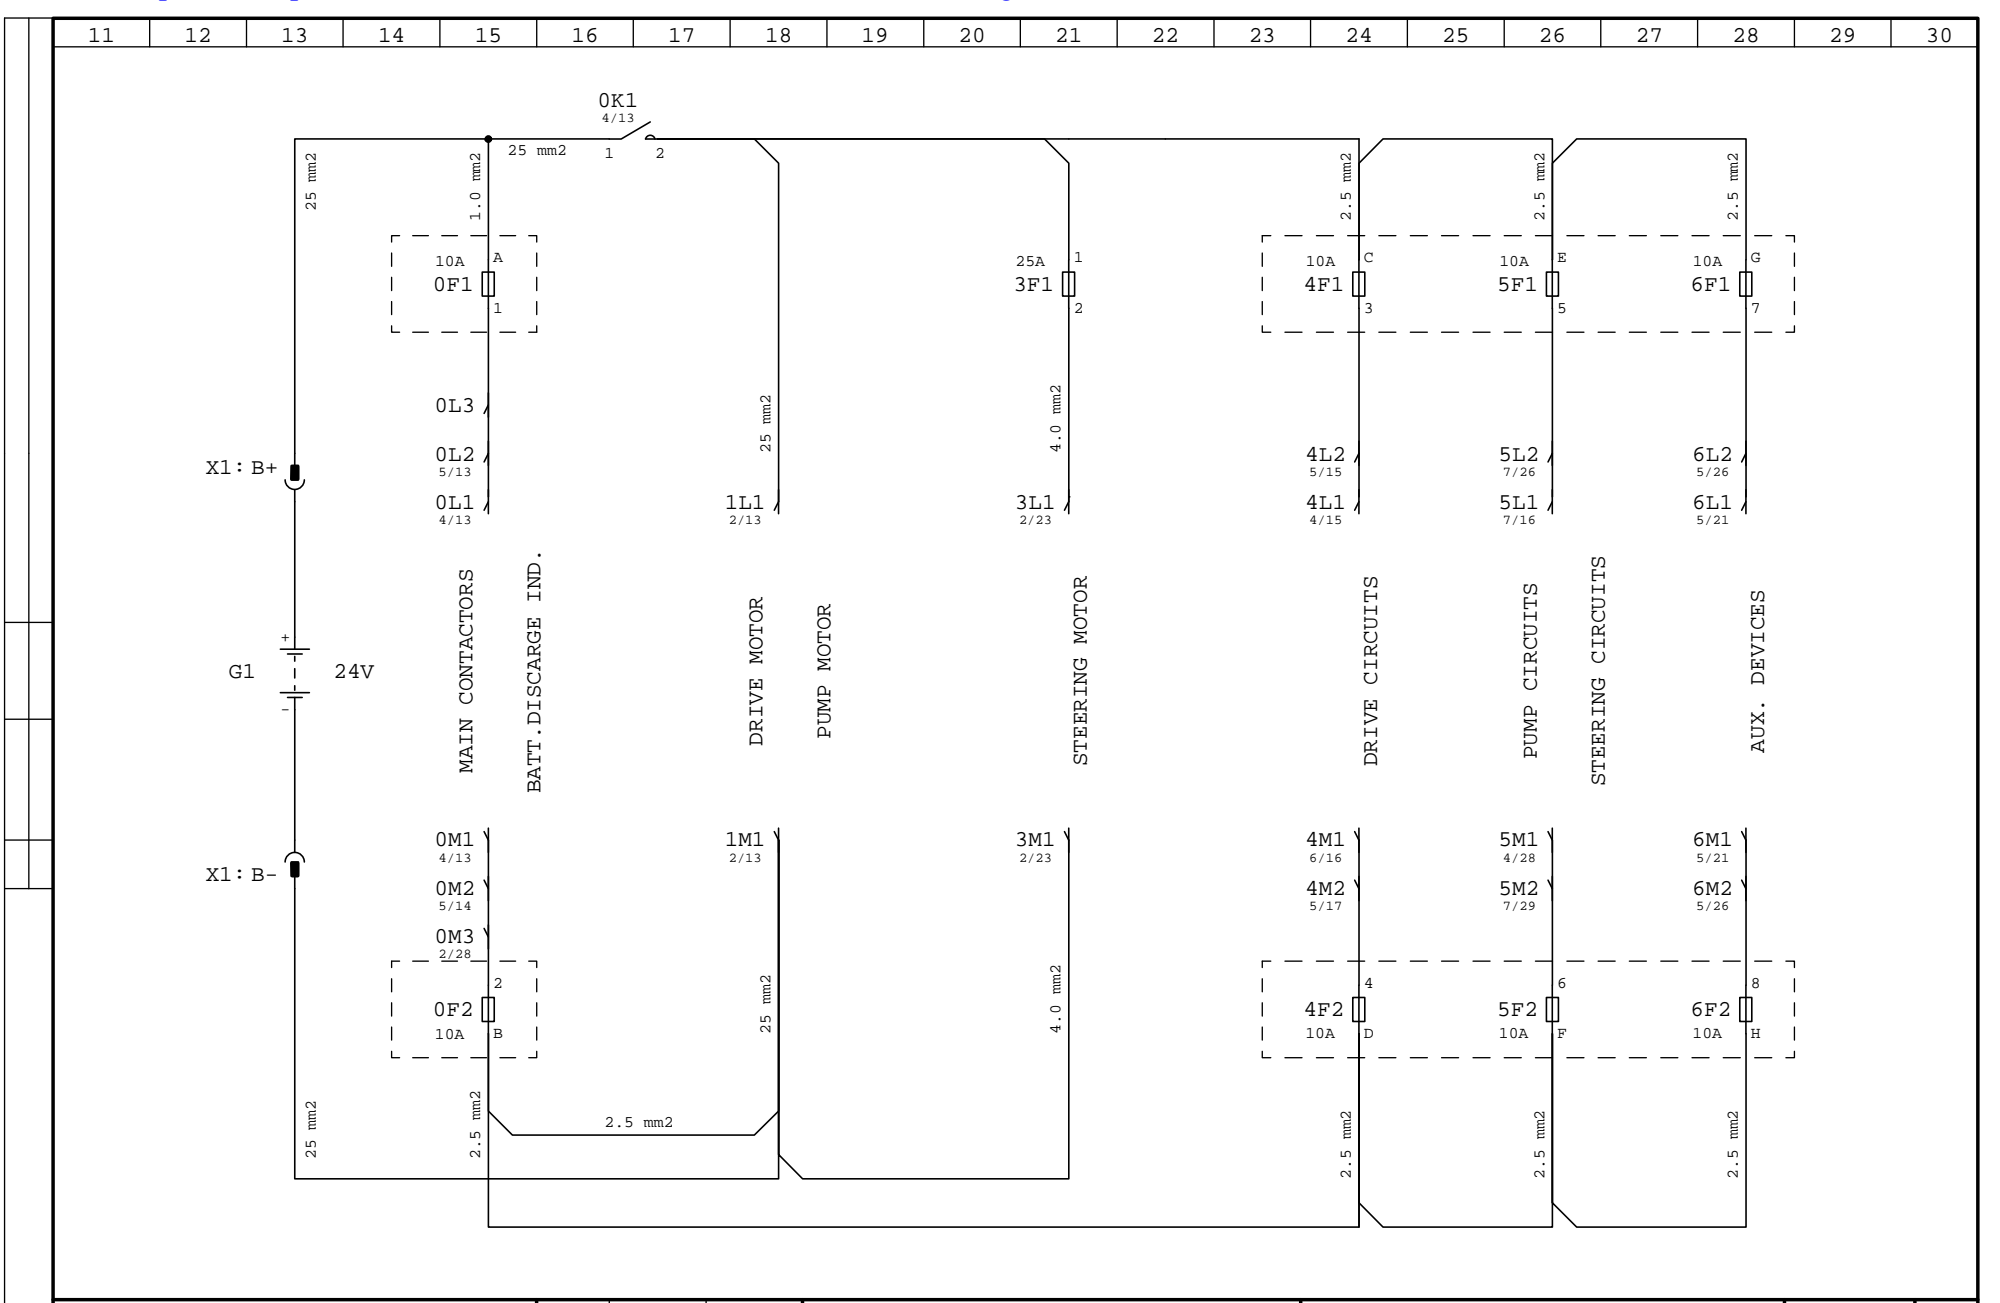

Mitsubishi Forklift Trucks Circuit Diagram Ts890204

Full download: <http://manualplace.com/download/mitsubishi-forklift-trucks-circuit-diagram-ts890204/>

CIRCUIT DIAGRAM TS890204

OPBL10K/OPBL10KF
POWER SUPPLIES 24V

1 / 14	REV 1
3-6866	