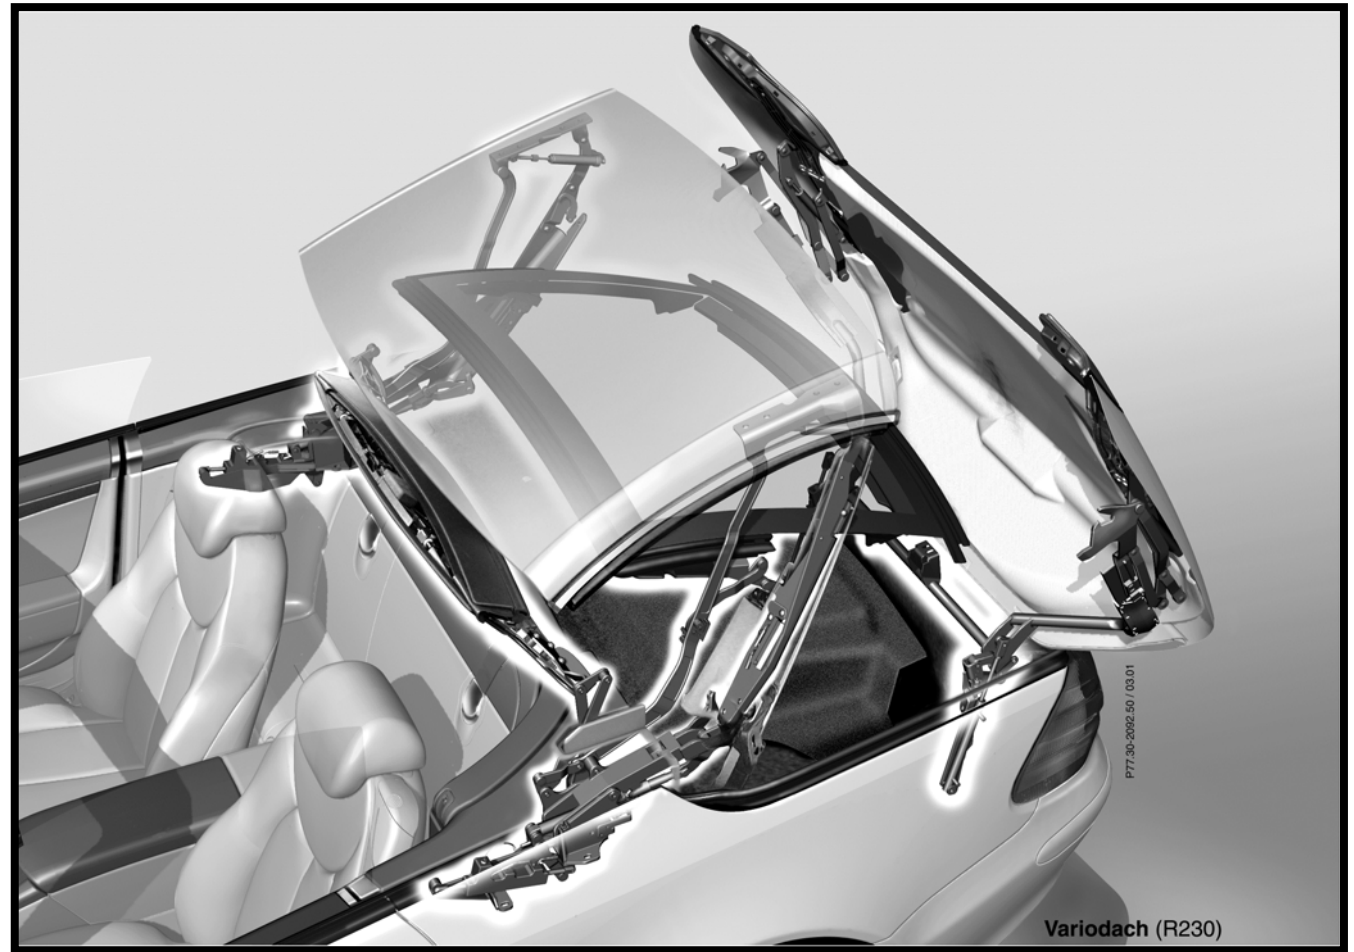

Mercedes-Benz

Vario Roof

Vario Roof Construction

Refined design consisting of:

- Tubular frame
- 7-joint hinges (2)
- Load assist feature
(easy pack)