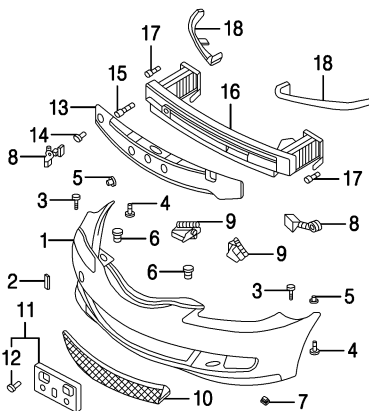

SPECIAL CAUTIONS

AIR BAG

Refer to Procedure Explanation 29 for Supplemental Restraint/Air Bag Special Cautions.

PAINT CODE LOCATION

Paint code located on left lock pillar.

CLEAR COAT IDENTIFICATION

All colors are clear coat.

INFORMATION LABELS

Illustration Located in Next Column

1 Label, Cooling Fan	YF47-15-031
2 Label, A/C Caution	BN8P-61-439A
3 Label, Emission	
2.0L Eng	
w/Calif Emission	BN8B-69-036B
w/o Calif Emission	BN8P-69-036B
2.3L Eng	

035-04378

w/Calif Emission	BN8K-69-036B
w/o Calif Emission	BN8L-69-036B
FA01-69-064B	
4 Label, Battery	
5 Label, Fuel Economy	
2.0L Eng	
Man Trans	BN8P-69-042A
Auto Trans	BN8S-69-042A
2.3L Eng	
Man Trans	BN8K-69-042A
Auto Trans	BN8M-69-042A
6 Label, Air Bag Caution	R/L FE01-57-K92
7 Label, Tire Info	
2.0L Eng	BN8P-69-014A
2.3L Eng	BN8K-69-014
8 Label, Safety Panel	FA11-69-C31B
9 Label, Temporary Tire	LD47-69-074
Label, Burglar Alarm	EC01-66-201
Label, Air Bag	BN8S-57-K93

FRONT BUMPER

HATCHBACK

035-04379

1 Cover, Front (P)	BN8F-50-031D-AA
(P) Paint to Match	
2 Cover, Tow Hook	
Arctic White (Code A4D)	BN8F-50-A11-33
Black (Code 16W)	BN8F-50-A11-08
Canary Yellow (Code 25C)	BN8F-50-A11-34
Crystal Silver (Code 22V)	BN8F-50-A11-67
Passion Orange (Code 27Y)	BN8F-50-A11-07
Strato Blue (Code 25E)	BN8F-50-A11-38
Titanium Gray (Code 29Y)	BN8F-50-A11-01
Velocity Red (Code 27A)	BN8F-50-A11-87
Winning Blue (Code 27B)	BN8F-50-A11-94
3 Bolt, Upper	R/L 9YA5-90-602A
4 Bolt, Lower	R/L 9CF6-00-516B
5 Grommet, Side	R/L GJ6A-50-025
6 Fastener, Cover	R/L D350-50-E21
7 Nut, Clip (11)	B455-56-135
8 Retainer, Cover	R BP4K-50-0T1D
L BP4K-50-0U1D	
9 Plate, Bumper	R/L BN8F-50-2A1A
10 Grille, Front Cover	BN8F-50-1T1A
11 Holder Assy, License Plate	BN8F-50-170
12 Screw, Holder (2)	9CD6-00-620
(Included w/License Plate Holder Assy)	
13 Absorber, Impact	BN8P-50-111A
14 Fastener, Absorber	R/L FD01-68-AC3
15 Hook, Tow	BN8P-50-EJ0B
16 Bar, Reinforcement	BNYP-50-07Y
17 Bolt, Bar (4/Side)	R/L BPYK-50-022A
18 Bracket, Bumper	R BP4K-50-151B
L BP4K-50-161A	