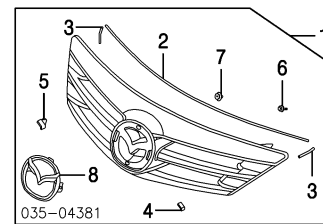

GRILLE

HATCHBACK

035-04381

1 Grille Assy	
Arctic White (Code A4D)	BP4S-50-710C-33
Black (Code 16W)	BP4S-50-710C-08
Canary Yellow (Code 25C)	BP4S-50-710C-34
Crystal Silver (Code 22V)	BP4S-50-710C-67
Passion Orange (Code 27Y)	BP4S-50-710C-07
Strato Blue (Code 25E)	BP4S-50-710C-38
Titanium Gray (Code 29Y)	BP4S-50-710C-01
Velocity Red (Code 27A)	BP4S-50-710C-87
Winning Blue (Code 27B)	BP4S-50-710C-94
2 Protector, Center (1)	BP4L-50-794A
3 Protector, Side (1)	R/L BP4N-50-794A
4 Protector, Lower (1)	R/L BP4S-50-794