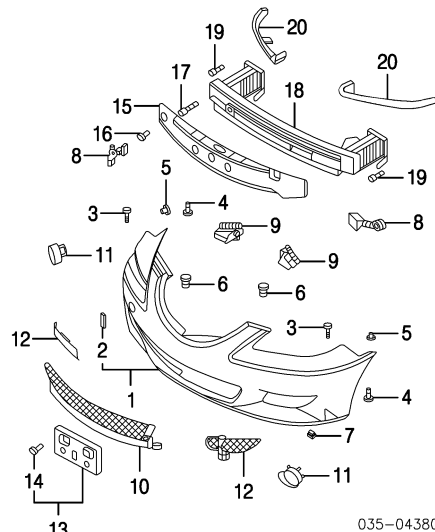

035-04380

2 Cover, Tow Hook (1)	
Arctic White (Code A4D)	BN8V-50-A11A-33
Black (Code 16W)	BN8V-50-A11A-08
Canary Yellow (Code 25C)	BN8V-50-A11A-34
Crystal Silver (Code 22V)	BN8V-50-A11A-67
New Light Blue (Code 28A)	BN8V-50-A11A-90
Nordic Green (Code 27C)	BN8V-50-A11A-97
Passion Orange (Code 27Y)	BN8V-50-A11A-07
Sparkling Silver (Code 24E)	BN8V-50-A11A-28
Strato Blue (Code 25E)	BN8V-50-A11A-38
Titanium Gray (Code 29Y)	BN8V-50-A11A-01
Velocity Red (Code 27A)	BN8V-50-A11A-87
Winning Blue (Code 27B)	BN8V-50-A11A-94
(Included w/Front Cover Assy)	
3 Bolt, Upper	R/L 9YA5-90-602A
4 Bolt, Lower	R/L 9CF6-00-516B
5 Grommet, Side	R/L GJ6A-50-025
6 Clip, Cover	R/L BC1D-56-145
7 Nut, Clip (11)	B455-56-135
8 Retainer, Cover	R BN8V-50-0T1C
L BN8V-50-0U1C	
9 Plate, Bumper	R BN8P-50-2A1B
L BN8P-50-2B1B	
10 Grille, Front Cover	
Sport Type	BN9C-50-1T1A
Std Type	BN8V-50-1T1B
Cover, Lamp Hole	
Sport Type	R BN9C-50-C12A
L BN9C-50-C22A	
Std Type	R BN8V-50-C11
L BN8V-50-C21	
11 Holder Assy, License Plate	
Sport Type	BN8K-50-170
Std Type	BN8F-50-170
12 Screw, Holder (2)	9CD6-00-620
(Included w/License Plate Holder Assy)	
15 Absorber, Impact	BN8P-50-111A
16 Fastener, Absorber	R/L FD01-68-AC3
17 Hook, Tow	BN8P-50-EJ0B
18 Bar, Reinforcement	BNYP-50-07Y
19 Bolt, Bar (4/Side)	R/L BPYK-50-022A
20 Bracket, Bumper	R BN8V-50-151B
L BN8V-50-161A