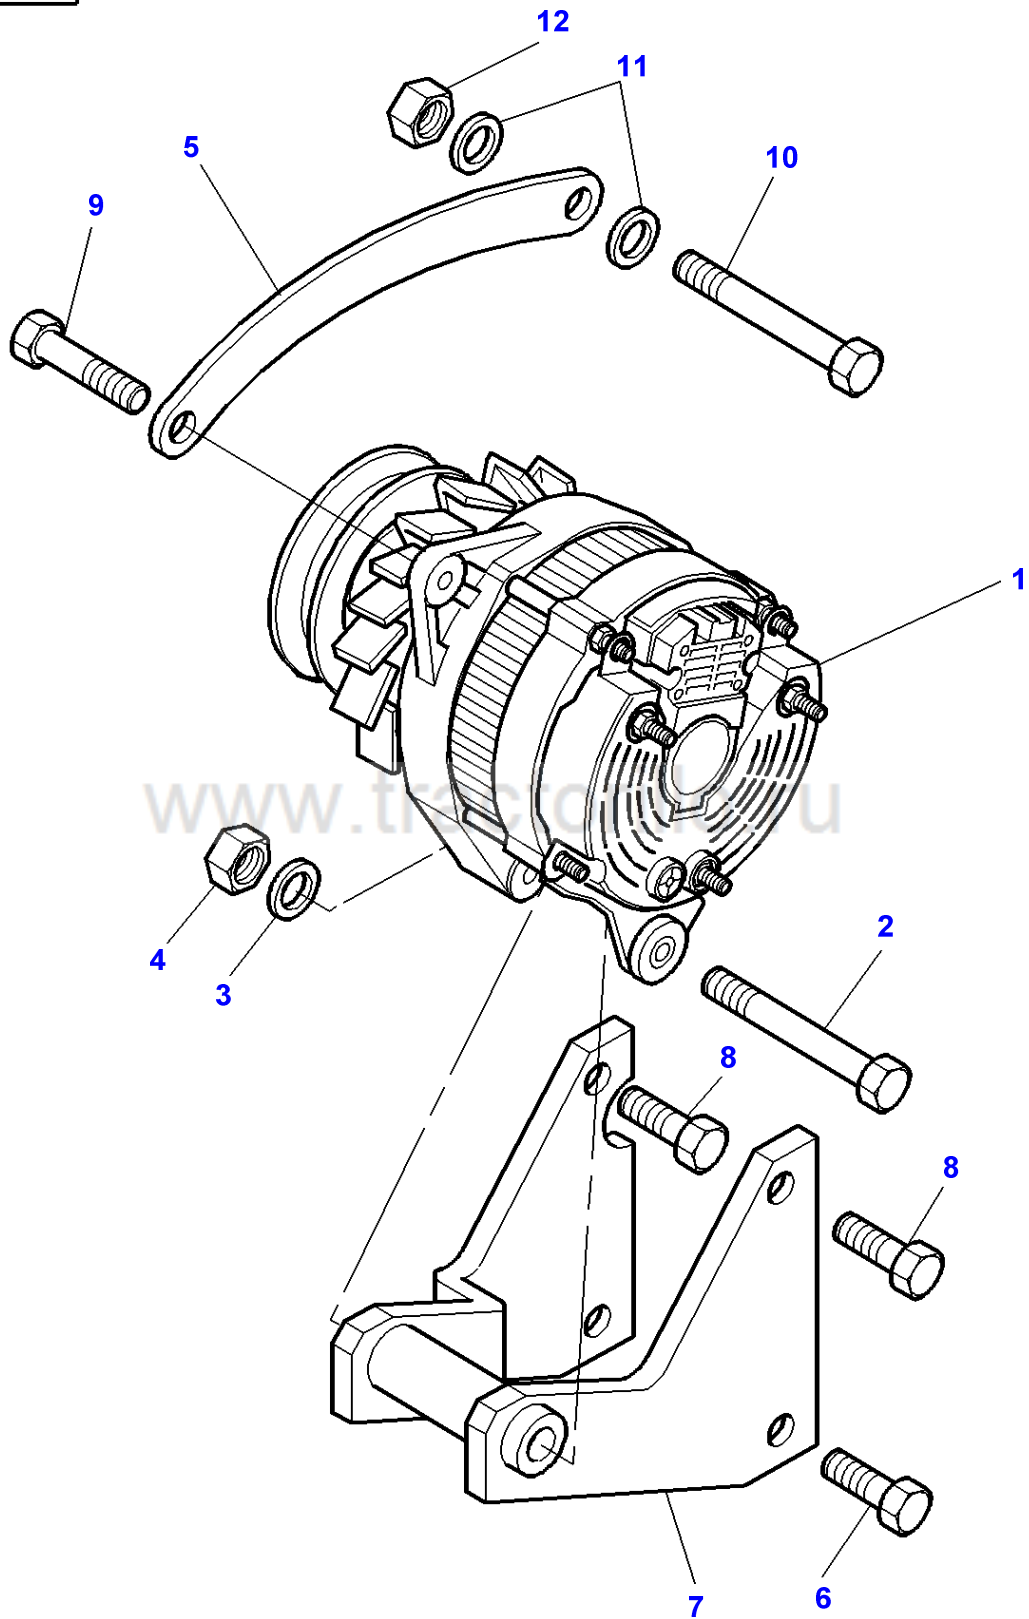

FOOTNOTE [A] THE APPROPRIATE SAFETY DECALS MUST BE ORDERED AND FITTED TO THIS PART

1-ZA10-004-B

Item	Part Number	Qty	Description	Comments
1	3780635M1	1	Alternator	120 Amp See Page - Reference Number 010-0020/1
2	1442487X1	1	Bolt Metric	M10 X 130
3	390734X1	1	Washer	Diameter 10-21 X 2
4	339402X1	1	Nut	M10
5	3780649M1	1	Tensioner	
6	339761X1	2	Hex. Sock. Screw	M8 X 25
7	3779499M1	1	Support	
8	339168X1	2	Screw	M8 X 50
9	3009492X1	1	Hex. Sock. Screw	M10 X 25
10	339337X1	1	Hex. Sock. Screw	M8 X 30
11	390972X1	2	Washer Metric	Diameter 8-17 X 1,7
12	339169X1	1	Nut	M8

1-ZA10-009-C

Item	Part Number	Qty	Description	Comments
1	3821978M91	1	Alternator	120 Amp See Page - Reference Number 010-0025/1
2	339761X1	1	Hex. Sock. Screw	M8 X 25
3	3788257M2	1	Support	
4	339009X1	1	Hex. Sock. Screw	M8 X 35
5	339169X1	1	Nut	M8
6	339337X1	4	Hex. Sock. Screw	M8 X 30
7	3788261M1	2	Spacer	Diameter 9-16 X 5
8	3788262M1	2	Spacer	Diameter 9-16 X 8
9	339010X1	1	Bolt Metric	M8 X 40
10	3788258M2	1	Support	