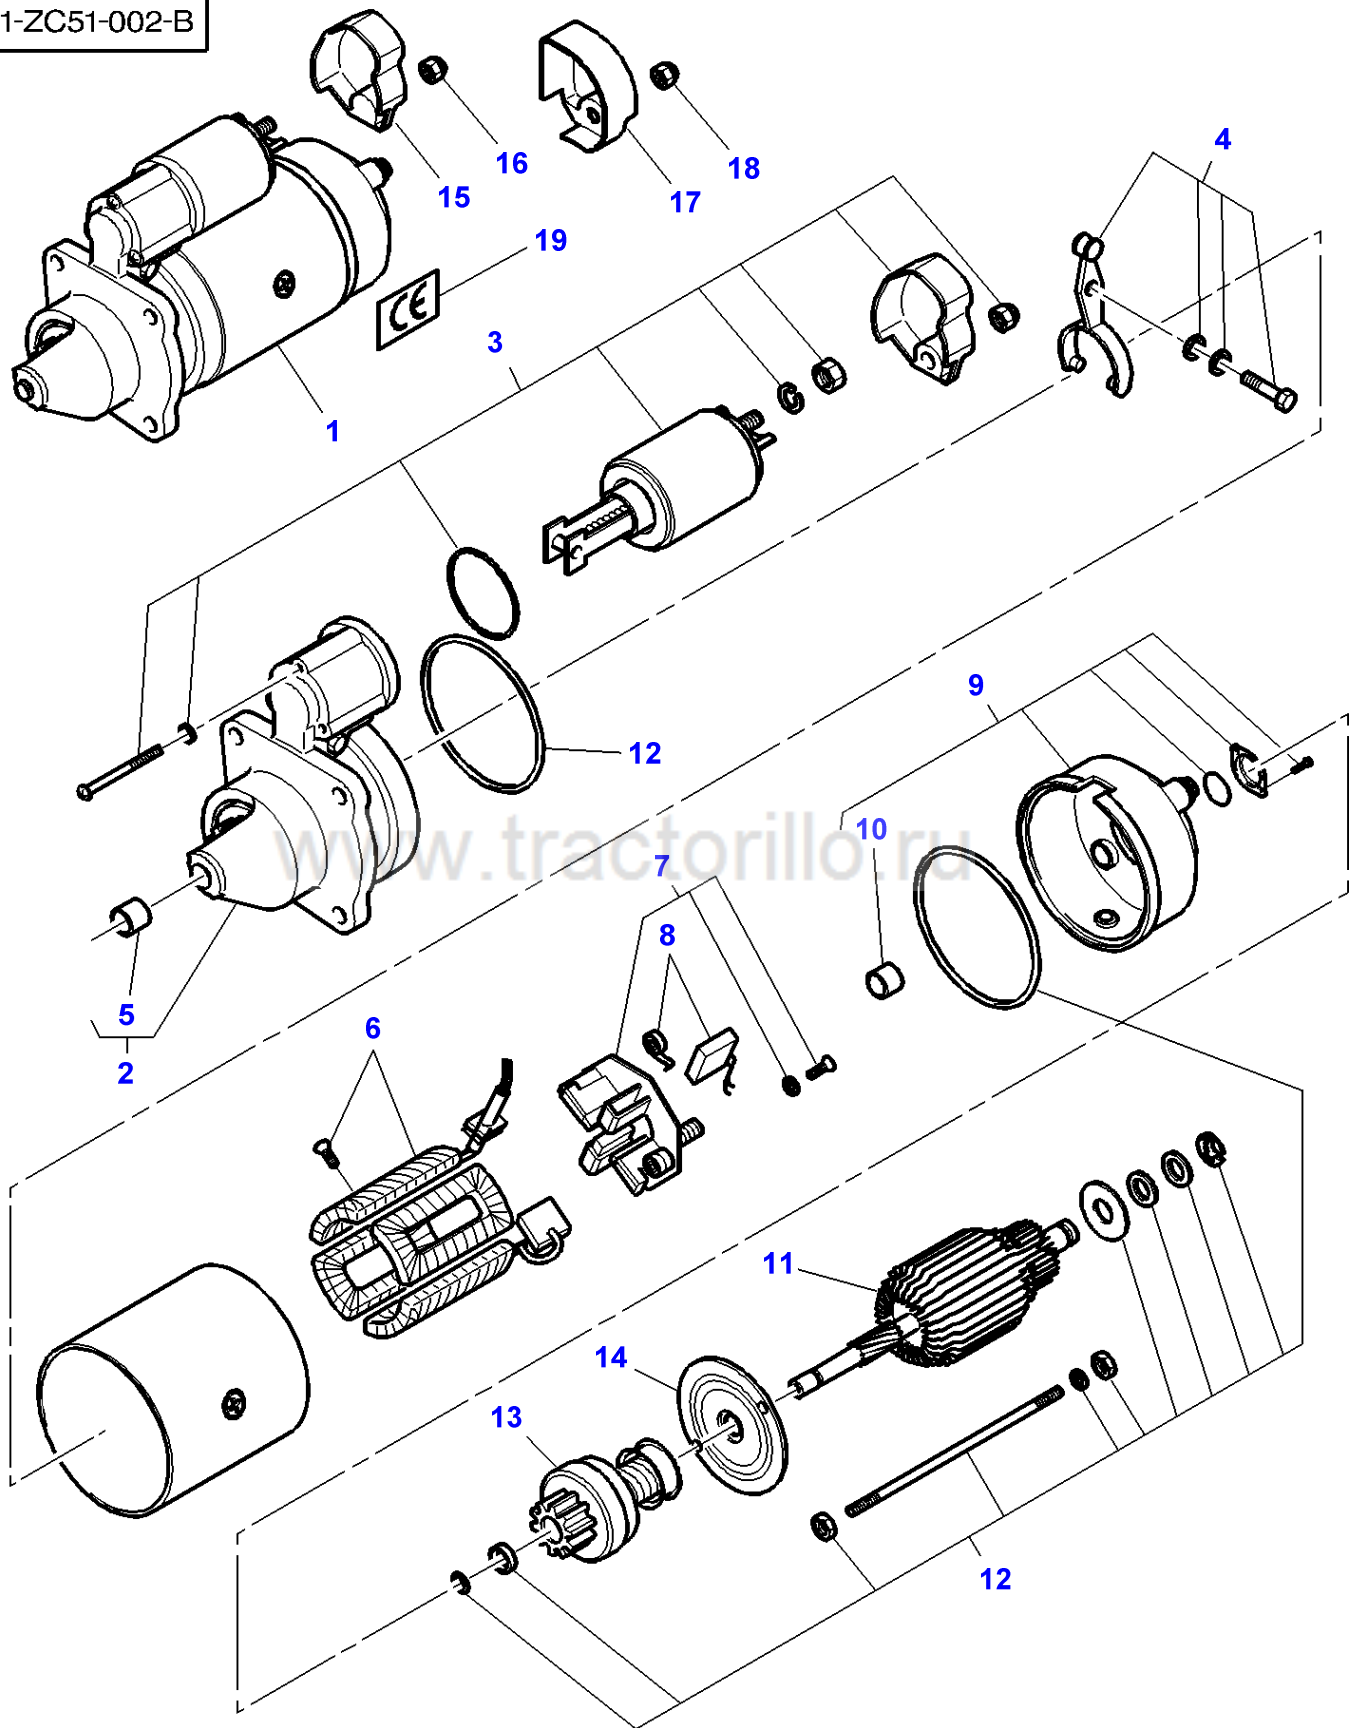

1-ZC51-002-B

Item	Part Number	Qty	Description	Comments
1	3784889M2	1	Startermotor	[A] 3 KW
2	3903758M91	1	Bracket	(1)
3	3903759M92	1	Solenoid	(1)
4	3903760M91	1	Kit, Lever	(1)
5	3903761M1	1	Bearing	(2)
6	3903762M91	1	Coil	(1)
7	3903763M91	1	Kit, Brush Plate	(1)
8	3903764M91	1	Kit, Brush	(7)
9	3903765M91	1	Housing	(1)
10	3903766M1	1	Bearing	(9)
11	3903767M91	1	Armature	(1)
12	3903770M91	1	Impeller Hub	(1)
13	3903768M91	1	Parts Pack	(1)
14	3903769M91	1	Cover	(1)
15	3786090M1	1	Protector	Up to Serial or Engine Number K249035
16	3786089M1	1	Nut	Up to Serial or Engine Number K249035 M8
17	3786093M1	1	Protector	From Serial or Engine Number K249036
18	3786092M1	1	Nut	From Serial or Engine Number K249036 M10
19	3788193M1	1	Label	

FOOTNOTE [A] THE APPROPRIATE SAFETY DECALS MUST BE ORDERED AND FITTED TO THIS PART