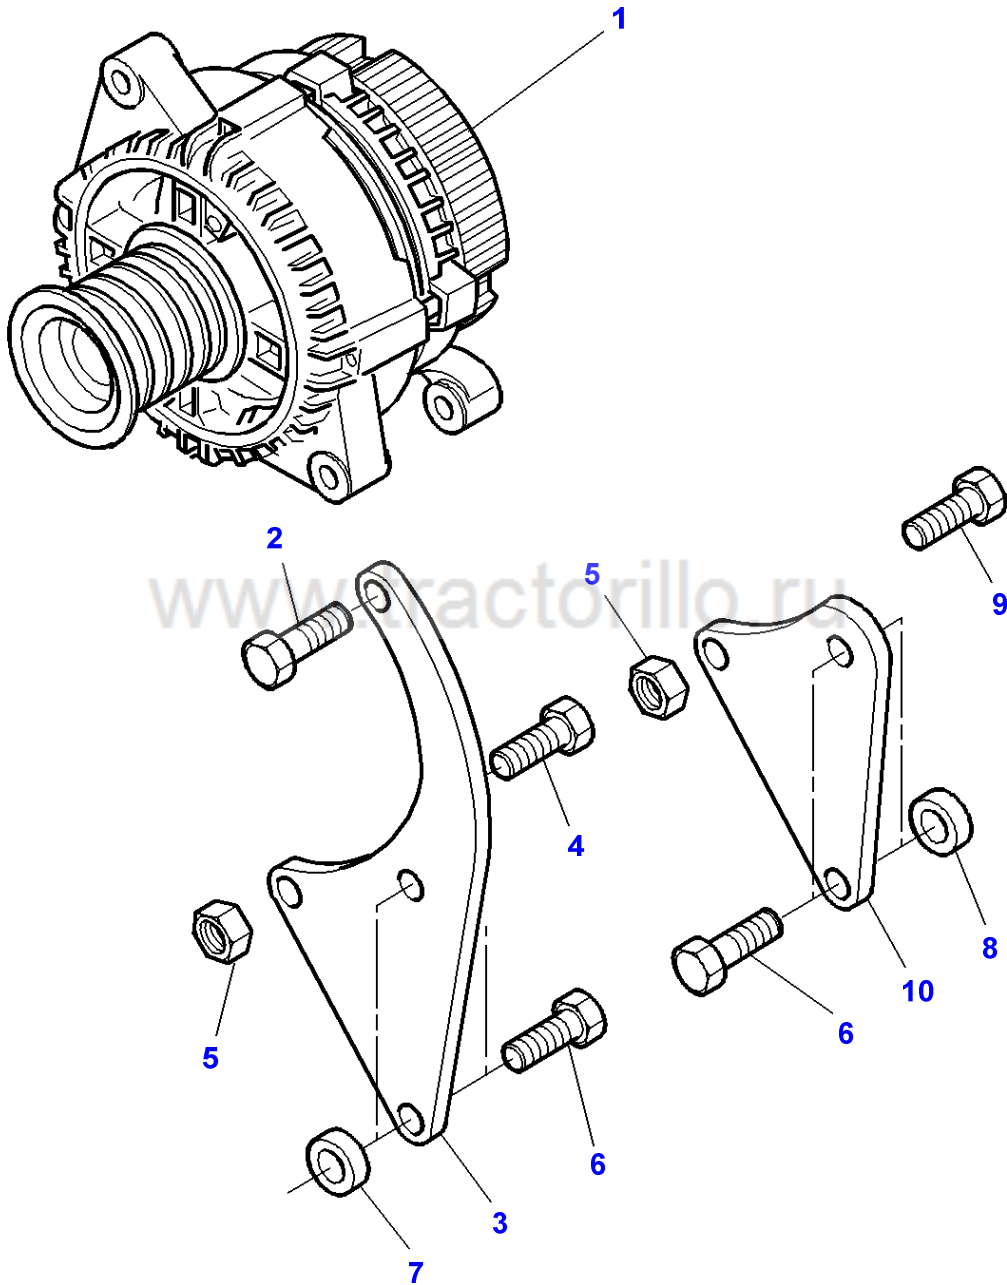

FOOTNOTE [A] THE APPROPRIATE SAFETY DECALS MUST BE ORDERED AND FITTED TO THIS PART

1-ZA10-004-B

Item	Part Number	Qty	Description	Comments
1	3780635M1	1	Alternator	120 Amp See Page - Reference Number 010-0020/1
2	1442487X1	1	Bolt Metric	M10 X 130
3	390734X1	1	Washer	Diameter 10-21 X 2
4	339402X1	1	Nut	M10
5	3780649M1	1	Tensioner	
6	339761X1	2	Hex. Sock. Screw	M8 X 25
7	3779499M1	1	Support	
8	339168X1	2	Screw	M8 X 50
9	3009492X1	1	Hex. Sock. Screw	M10 X 25
10	339337X1	1	Hex. Sock. Screw	M8 X 30
11	390972X1	2	Washer Metric	Diameter 8-17 X 1,7
12	339169X1	1	Nut	M8

1-ZA10-009-C

Item	Part Number	Qty	Description	Comments
1	3821978M91	1	Alternator	120 Amp See Page - Reference Number 010-0025/1
2	339761X1	1	Hex. Sock. Screw	M8 X 25
3	3788257M2	1	Support	
4	339009X1	1	Hex. Sock. Screw	M8 X 35
5	339169X1	1	Nut	M8
6	339337X1	4	Hex. Sock. Screw	M8 X 30
7	3788261M1	2	Spacer	Diameter 9-16 X 5
8	3788262M1	2	Spacer	Diameter 9-16 X 8
9	339010X1	1	Bolt Metric	M8 X 40
10	3788258M2	1	Support	