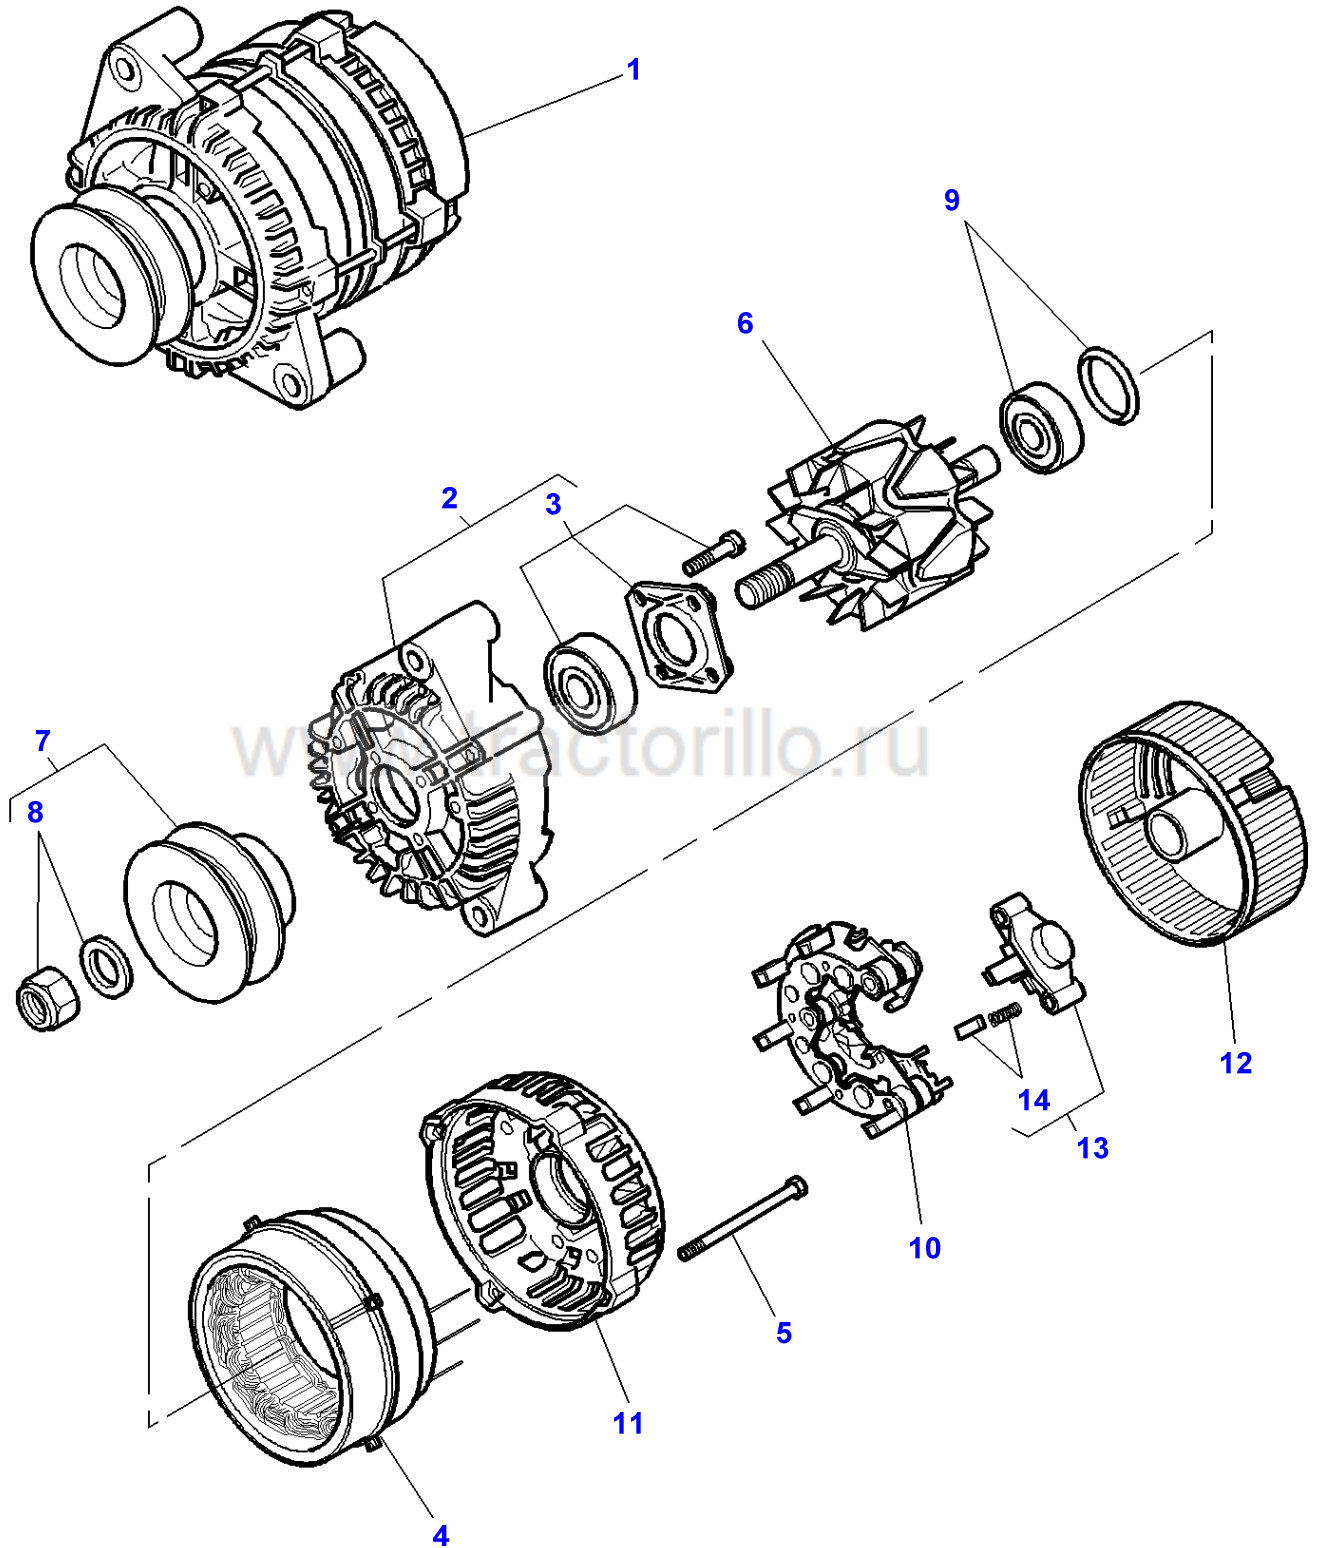

1-ZC35-002-B

Item	Part Number	Qty	Description	Comments
1	3821978M91	1	Alternator	AAK5195 14V 120A
2		1	Nose	Not serviced,order REF. 1
3	3904379M91	1	Kit, Bearing	
4		1	Stator	Not serviced,order REF. 1
5	3904380M91	1	Kit, Bolt	
6		1	Rotor	Not serviced,order REF. 1
7	3903828M1	1	Pulley	
8		1	Parts Pack	(7) Not serviced,order REF. 7
9	3904382M91	1	Kit, Bearing	
10	3903829M91	1	Rectifier	
11		1	Rear Cover Assy.	Not serviced,order REF. 1
12	3904384M1	1	Cover	
13	3904385M91	1	Regulator	
14		1	Kit, Brush	(13) Not serviced,order REF. 13