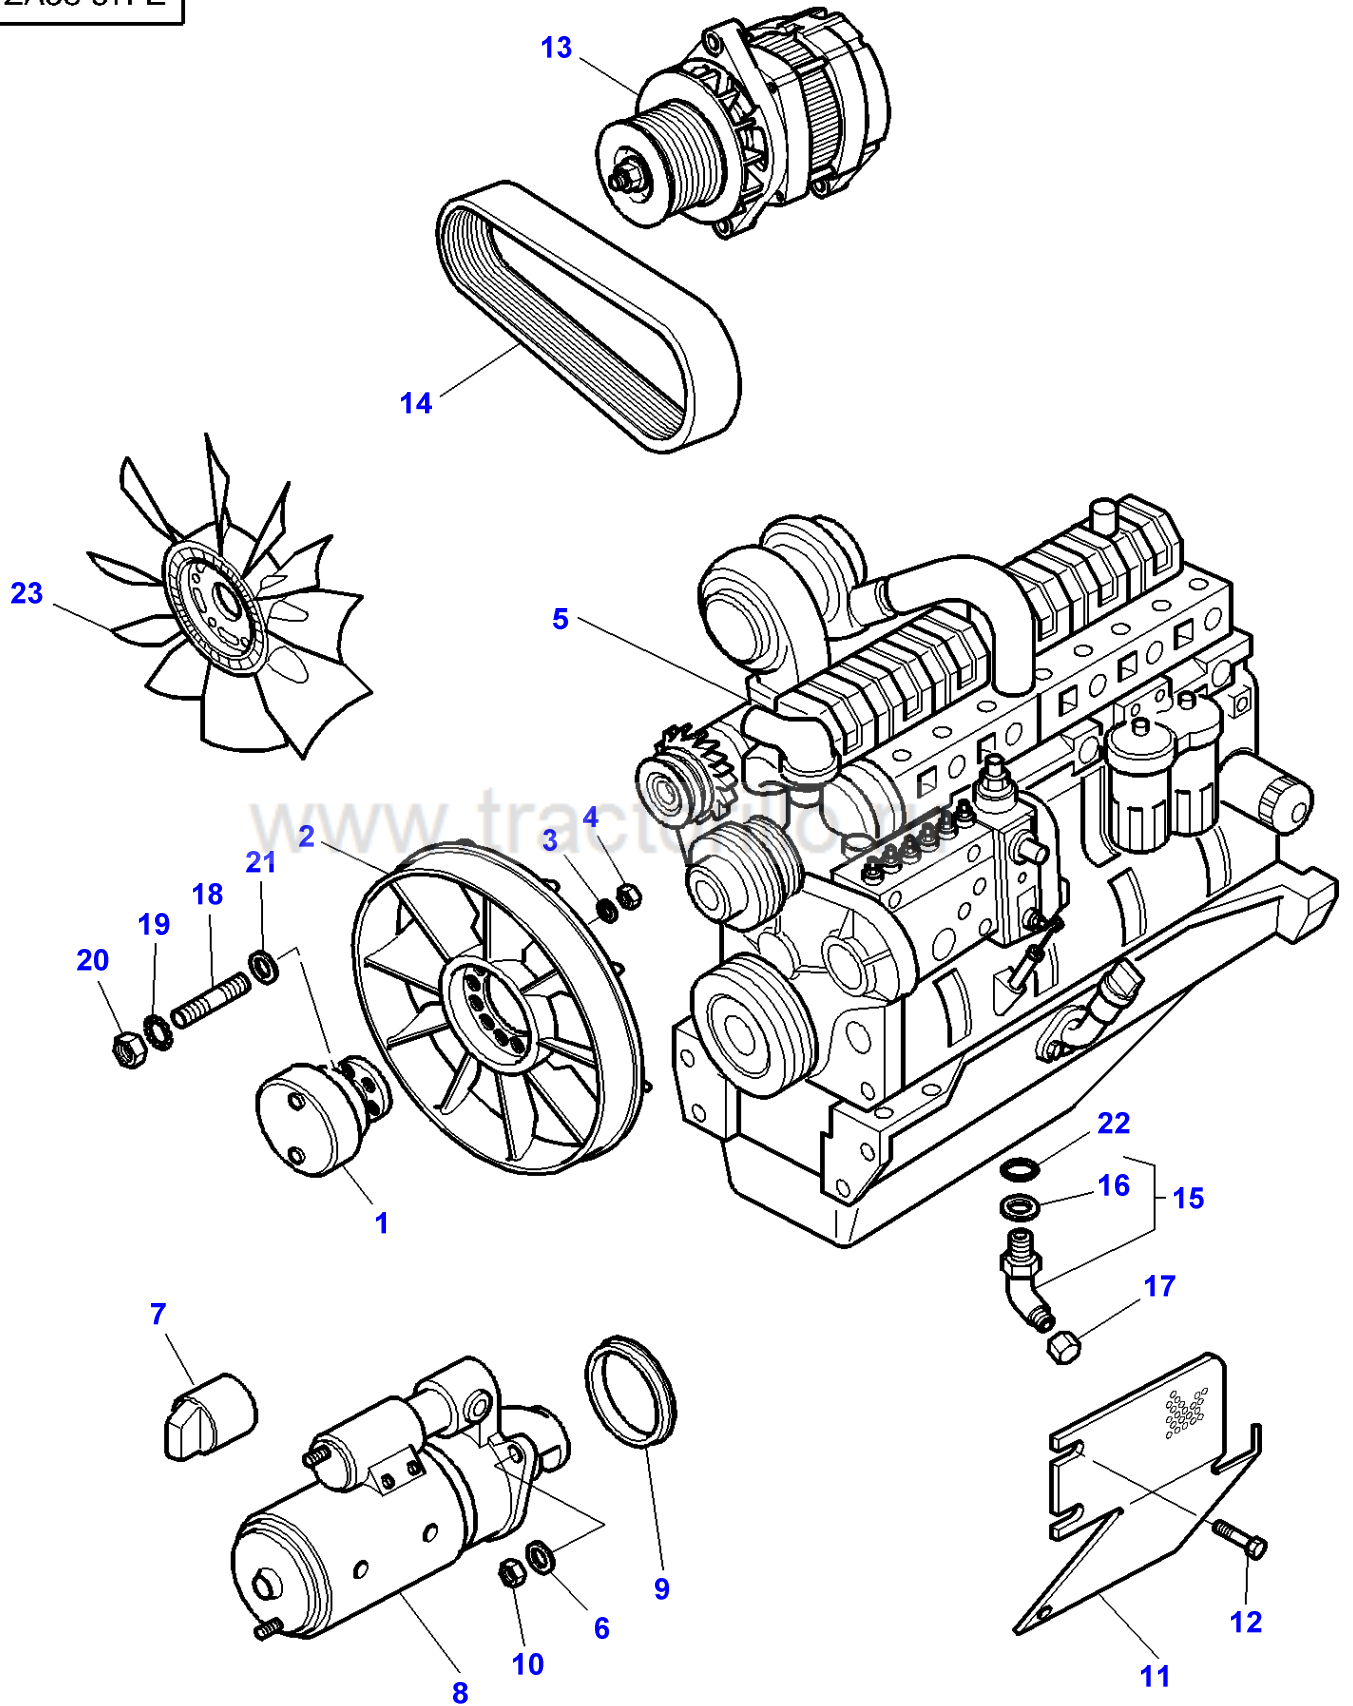

1-ZA06-011-E

Engine And Equipment

Item	Part Number	Qty	Description	Comments
1	3781684M1	1	Clutch	MF 8270 - 8280
	3786706M1	1	Clutch	MF 8270 XTRA MF 8280 XTRA
2	3781420M1	1	Fan	MF 8270 - 8280
3	390972X1	6	Washer Metric	Diameter 8-17 X 1,7
4	394367X1	6	Locknut	M8
5	V832957959	1	Engine	MF 8270 645 DSBIE Up to Serial or Engine Number J116025
	3784455M91	1	Engine	MF 8270 645 DSBIE From Serial or Engine Number J116026
	V832957960	1	Engine	MF 8280 645 DSBIE Up to Serial or Engine Number J082023
	3784456M91	1	Engine	MF 8280 645 DSBIE From Serial or Engine Number J082024
	V832960345	1	Engine	MF 8270 XTRA 645 DSBAE
	V832960346	1	Engine	MF 8280 XTRA 645 DSBAE
6	390734X1	3	Washer	Diameter 10-21 X 2
7	3780936M1	1	Cover	Up to Serial or Engine Number K071001
8	3777247M1	1	Startermotor	[A] Up to Serial or Engine Number K071001 See Page - Reference Number 010-0030/1
	3784889M2	1	Startermotor	[A] From Serial or Engine Number K071002 See Page - Reference Number 010-0035/1
9	3778469M1	1	Spacer	
10	339402X1	3	Nut	M10
11	3780420M2	1	Cowl	
12	3009492X1	2	Hex. Sock. Screw	M10 X 25
13	3780635M1	1	Alternator	Up to Serial or Engine Number K257027 120 Amp See Page - Reference Number 010-0020/1
	3821978M91	1	Alternator	From Serial or Engine Number K257028 120 Amp See Page - Reference Number 010-0025/1
14	V836864164	1	Belt	
15	3019590X91	1	Union	M18X1,5 - 7/8-14
16	3019397X1	1	O Ring	(15)
17	22833X	1	Cap	
18	391005X1	6	Stud	MF 8270 XTRA MF 8280 XTRA Up to Serial or Engine Number L170033 M10 X 25
	3011339X1	6	Stud	MF 8270 XTRA MF 8280 XTRA From Serial or Engine Number L170034 M10 X 22
19	339376X1	6	Lock Washer	MF 8270 XTRA MF 8280 XTRA Up to Serial or Engine Number L170033
20	1441932X1	6	Nut Metric	MF 8270 XTRA MF 8280 XTRA M10
21	385362X1	6	Washer	MF 8270 XTRA MF 8280 XTRA Up to Serial or Engine Number L170033 Diameter 10-20 X 3
22	390202X1	1	Seal	From Serial or Engine Number L156027
23	3788061M1	1	Fan	MF 8270 XTRA MF 8280 XTRA

FOOTNOTE [A] THE APPROPRIATE SAFETY DECALS MUST BE ORDERED AND FITTED TO THIS PART