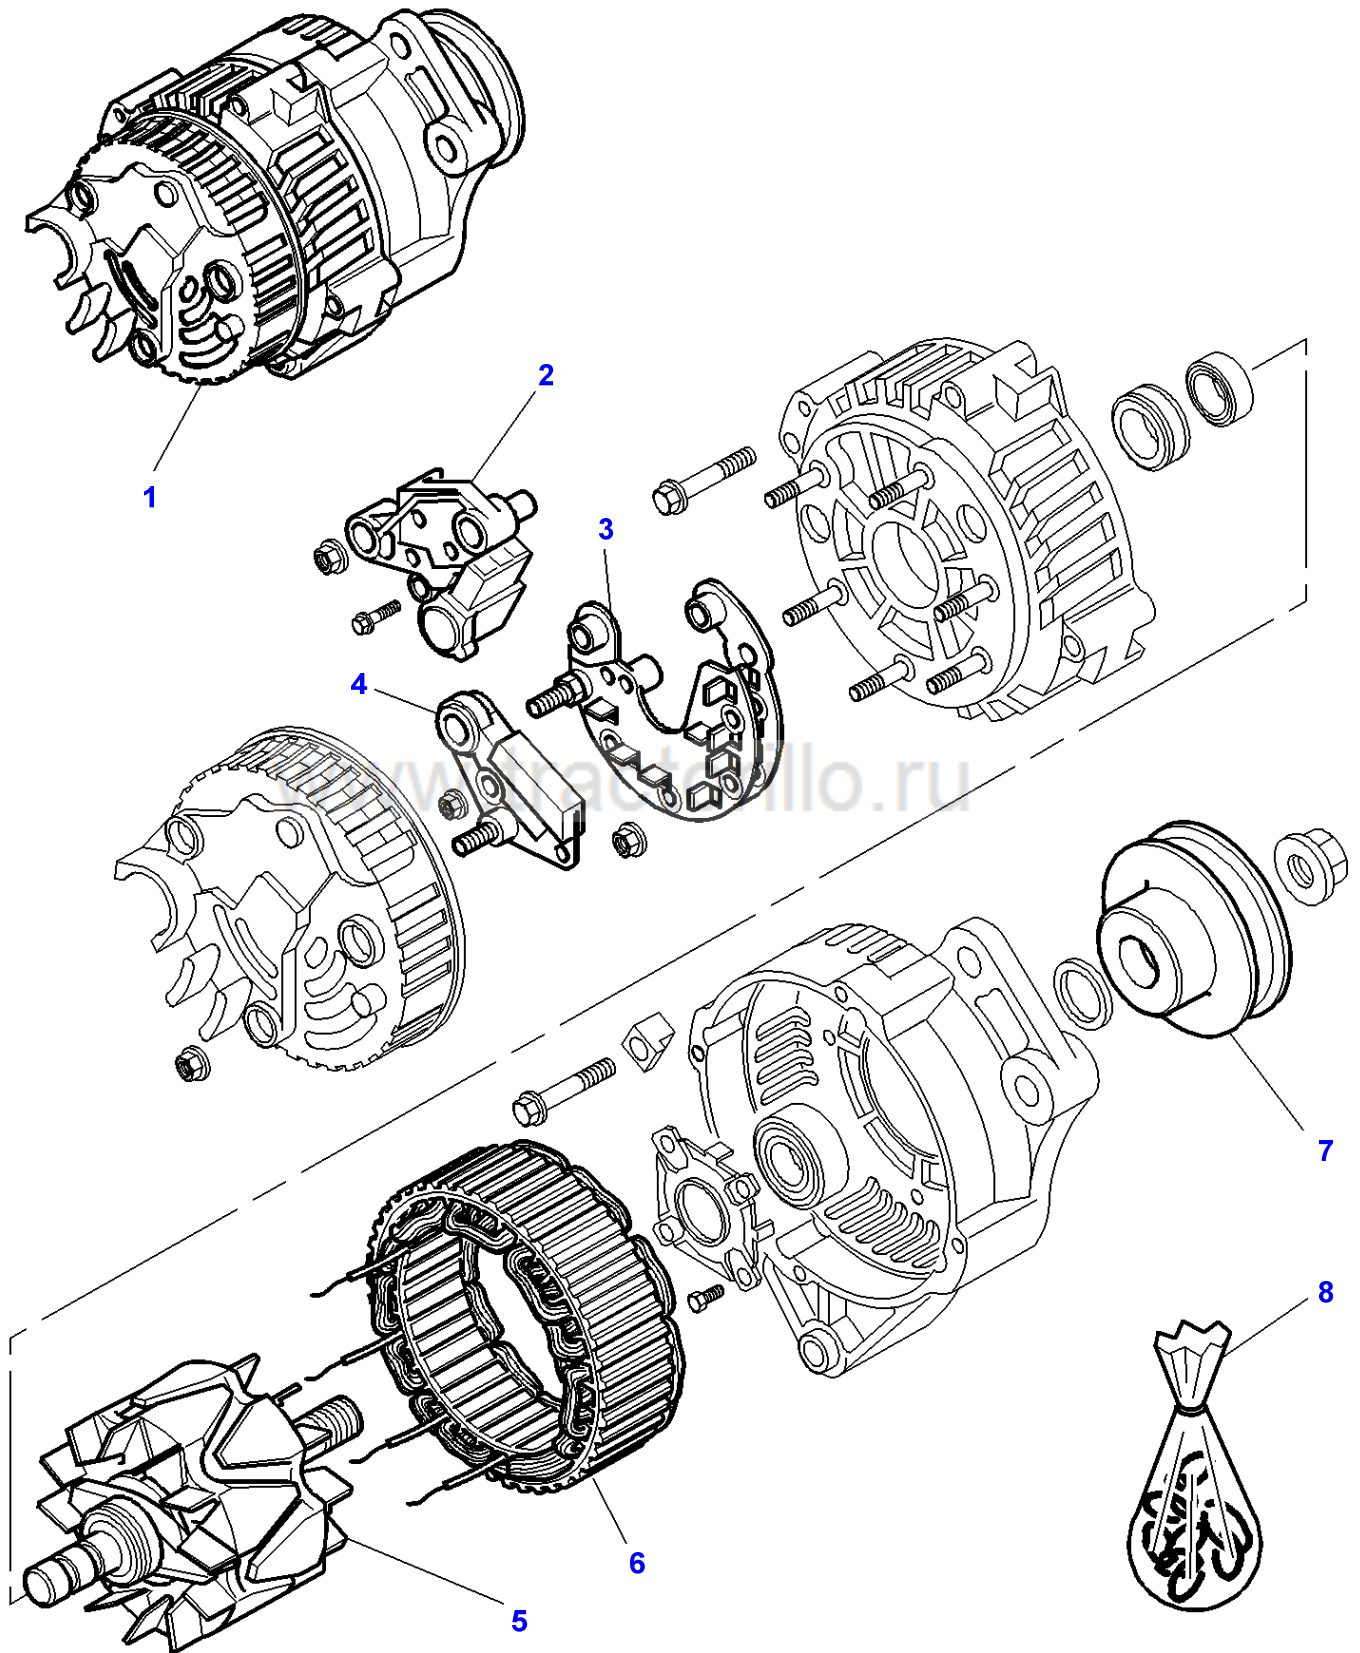

FOOTNOTE [A] THE APPROPRIATE SAFETY DECALS MUST BE ORDERED AND FITTED TO THIS PART

1-ZA10-004-B

Item	Part Number	Qty	Description	Comments
1	3780635M1	1	Alternator	120 Amp See Page - Reference Number 010-0020/1
2	1442487X1	1	Bolt Metric	M10 X 130
3	390734X1	1	Washer	Diameter 10-21 X 2
4	339402X1	1	Nut	M10
5	3780649M1	1	Tensioner	
6	339761X1	2	Hex. Sock. Screw	M8 X 25
7	3779499M1	1	Support	
8	339168X1	2	Screw	M8 X 50
9	3009492X1	1	Hex. Sock. Screw	M10 X 25
10	339337X1	1	Hex. Sock. Screw	M8 X 30
11	390972X1	2	Washer Metric	Diameter 8-17 X 1,7
12	339169X1	1	Nut	M8

1-ZA10-009-C

Item	Part Number	Qty	Description	Comments
1	3821978M91	1	Alternator	120 Amp See Page - Reference Number 010-0025/1
2	339761X1	1	Hex. Sock. Screw	M8 X 25
3	3788257M2	1	Support	
4	339009X1	1	Hex. Sock. Screw	M8 X 35
5	339169X1	1	Nut	M8
6	339337X1	4	Hex. Sock. Screw	M8 X 30
7	3788261M1	2	Spacer	Diameter 9-16 X 5
8	3788262M1	2	Spacer	Diameter 9-16 X 8
9	339010X1	1	Bolt Metric	M8 X 40
10	3788258M2	1	Support	

1-ZC34-003-A

Item	Part Number	Qty	Description	Comments
1	3780635M1	1	Alternator	120 Amp
2	3903324M91	1	Support	(1)
3	3903321M91	1	Bridge	(1)
4	3903318M91	1	Regulator	(1)
5	3903319M91	1	Rotor	(1)
6	3903320M91	1	Stator	(1)
7	3903429M1	1	Pulley	(1)
8	3903323M91	1	Parts Pack	