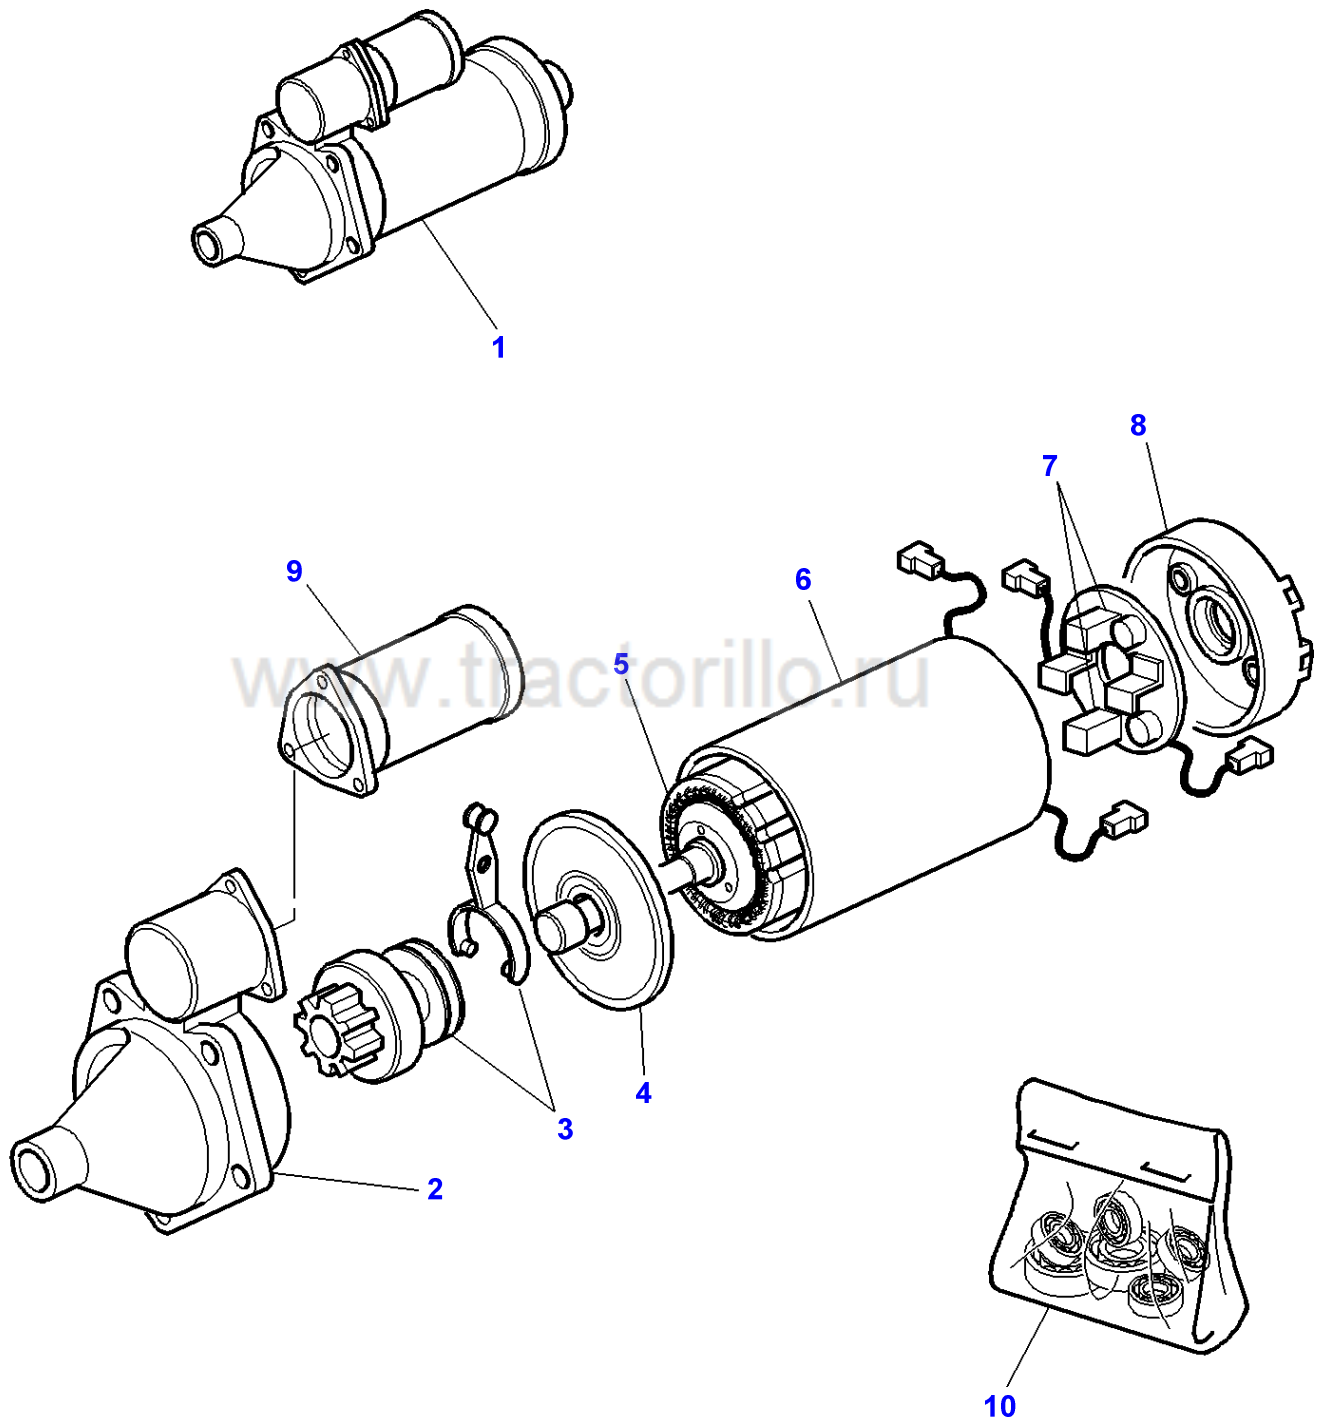

1-ZC50-003-A

Item	Part Number	Qty	Description	Comments
1	3777247M1	1	Statermotor	[A]
2	3903008M91	1	Bracket	(1)
3	3903012M91	1	Drive	(1)
				Number of teeth/spines 10
4	3903015M1	1	Bearing Plate	(1)
5	3903011M1	1	Armature	(1)
6	3903010M91	1	Coil	(1)
7	3903013M91	1	Kit, Brush	(1)
8	3903009M91	1	Bracket	(1)
9	3902929M1	1	Solenoid	(1)
10	3903014M91	X	Kit, Bush	

FOOTNOTE [A] THE APPROPRIATE SAFETY DECALS MUST BE ORDERED AND FITTED TO THIS PART