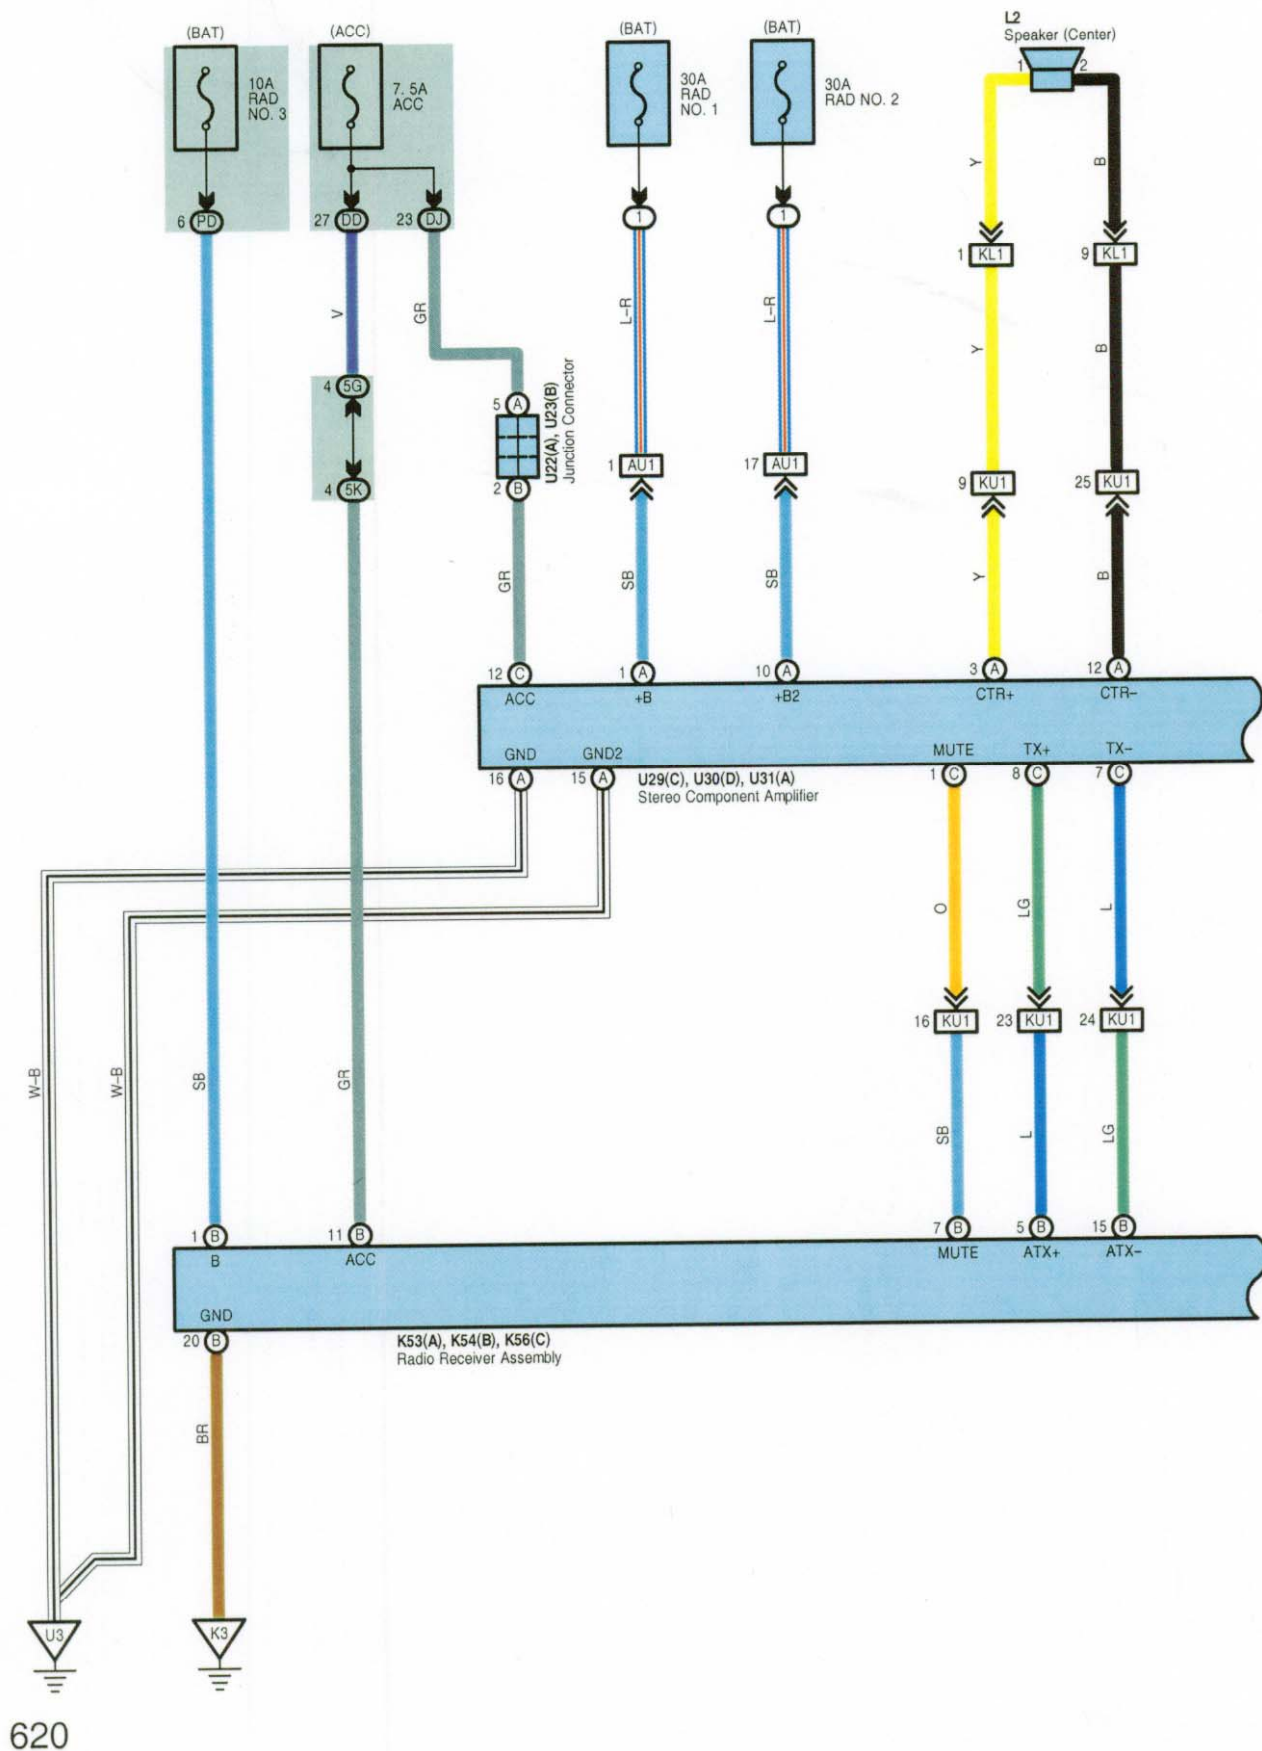

Navigation, Parking Assist (Rear View Monitor) and Audio System

620

LEXUS GS 430 / 300 (EWD620U)