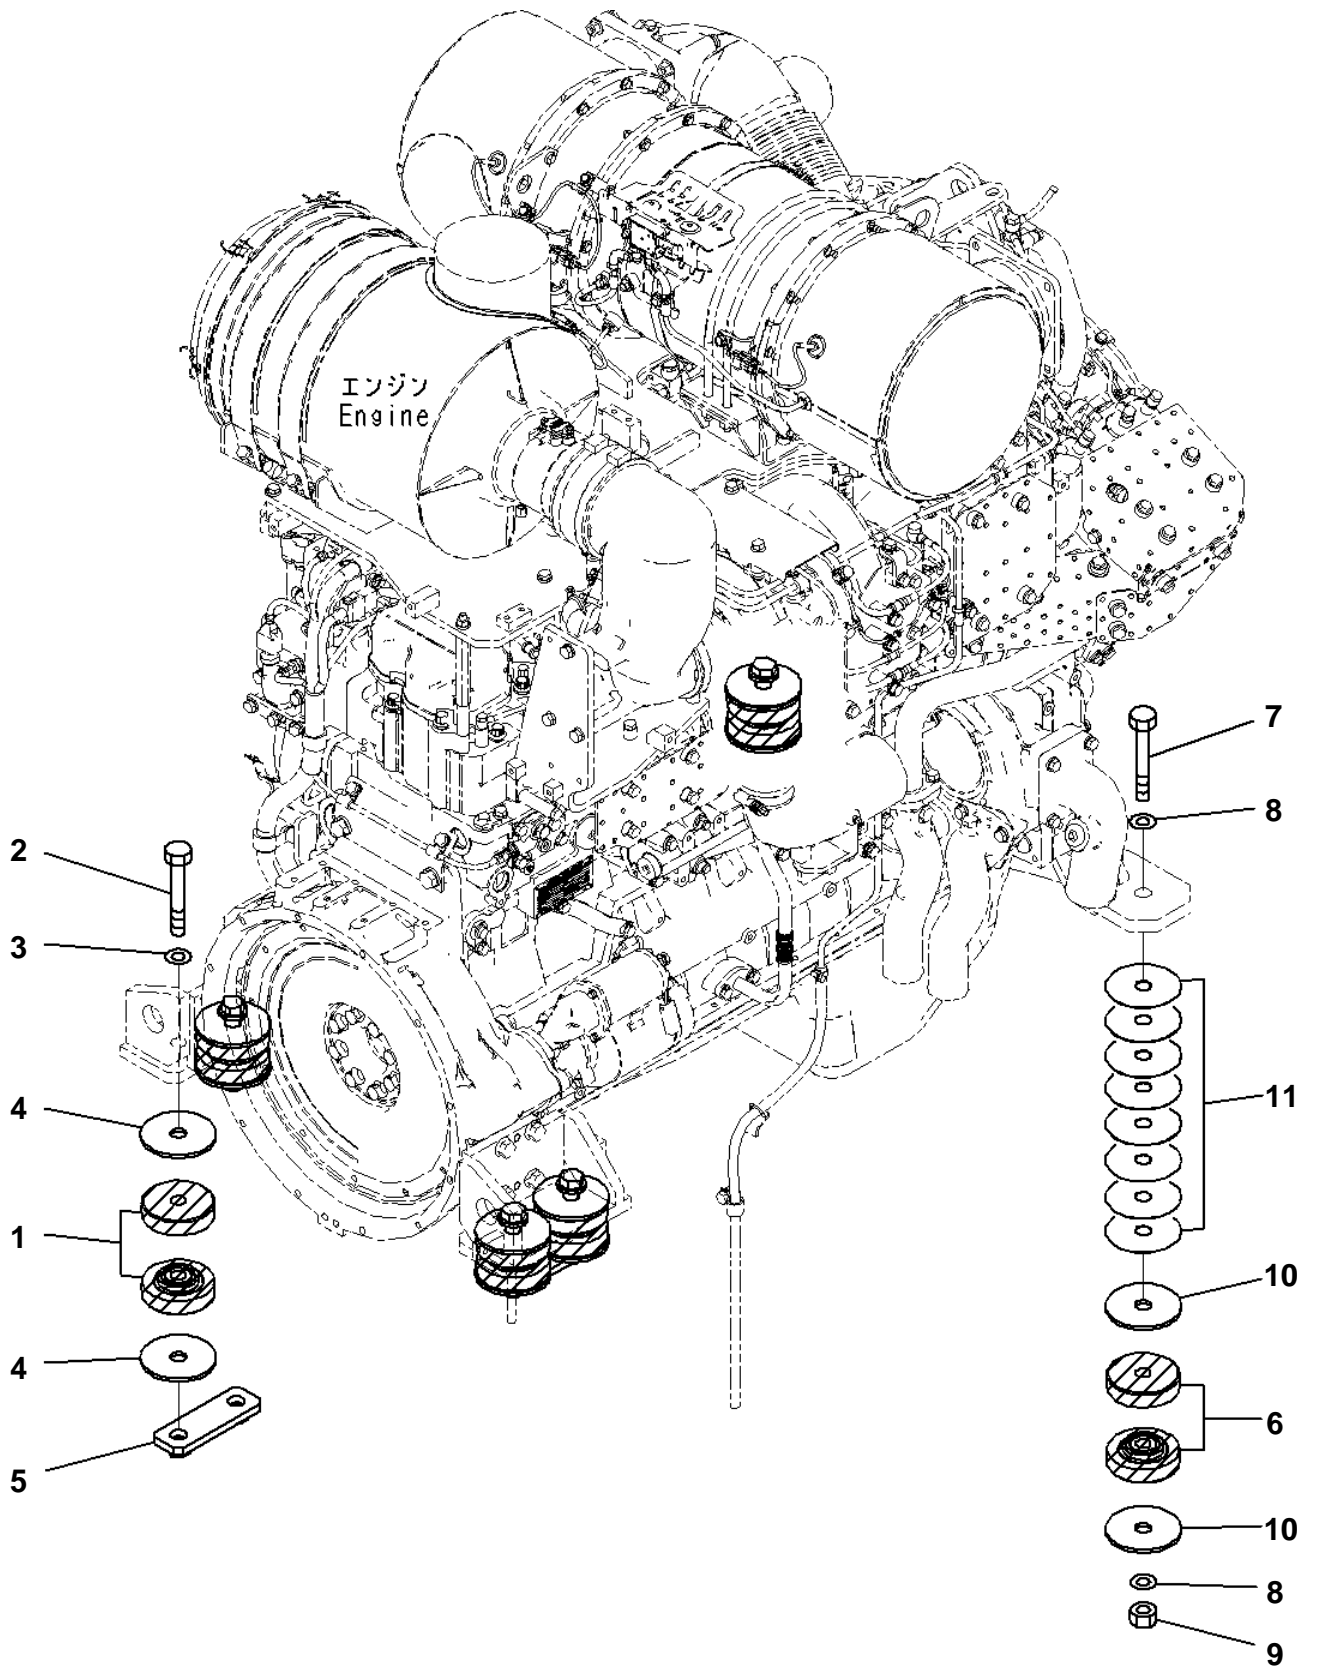

JA008765

Engine Mounting, Cushion

Item	Part No.	Description	Qty	Options
1	425-01-11370	Cushion	8	SN:H62051--,KIT-FLAG:_
2	01011-62245	Bolt	4	SN:H62051--,KIT-FLAG:_
3	01643-32260	Washer	4	SN:H62051--,KIT-FLAG:_
4	567-01-71160	Washer	8	SN:H62051--,KIT-FLAG:_
5	425-01-31320	Plate	2	SN:H62051--,KIT-FLAG:_
6	425-01-11370	Cushion	4	SN:H62051--,KIT-FLAG:_
7	01011-62245	Bolt	2	SN:H62051--,KIT-FLAG:_
8	01643-32260	Washer	4	SN:H62051--,KIT-FLAG:_
9	01580-12218	Nut	2	SN:H62051--,KIT-FLAG:_
10	567-01-71160	Washer	4	SN:H62051--,KIT-FLAG:_
11	425-14-31310	Shim, T=0.5mm	8	SN:H62051--,KIT-FLAG:_
	425-14-31320	Shim, T=1.0mm	8	SN:H62051--,KIT-FLAG:_