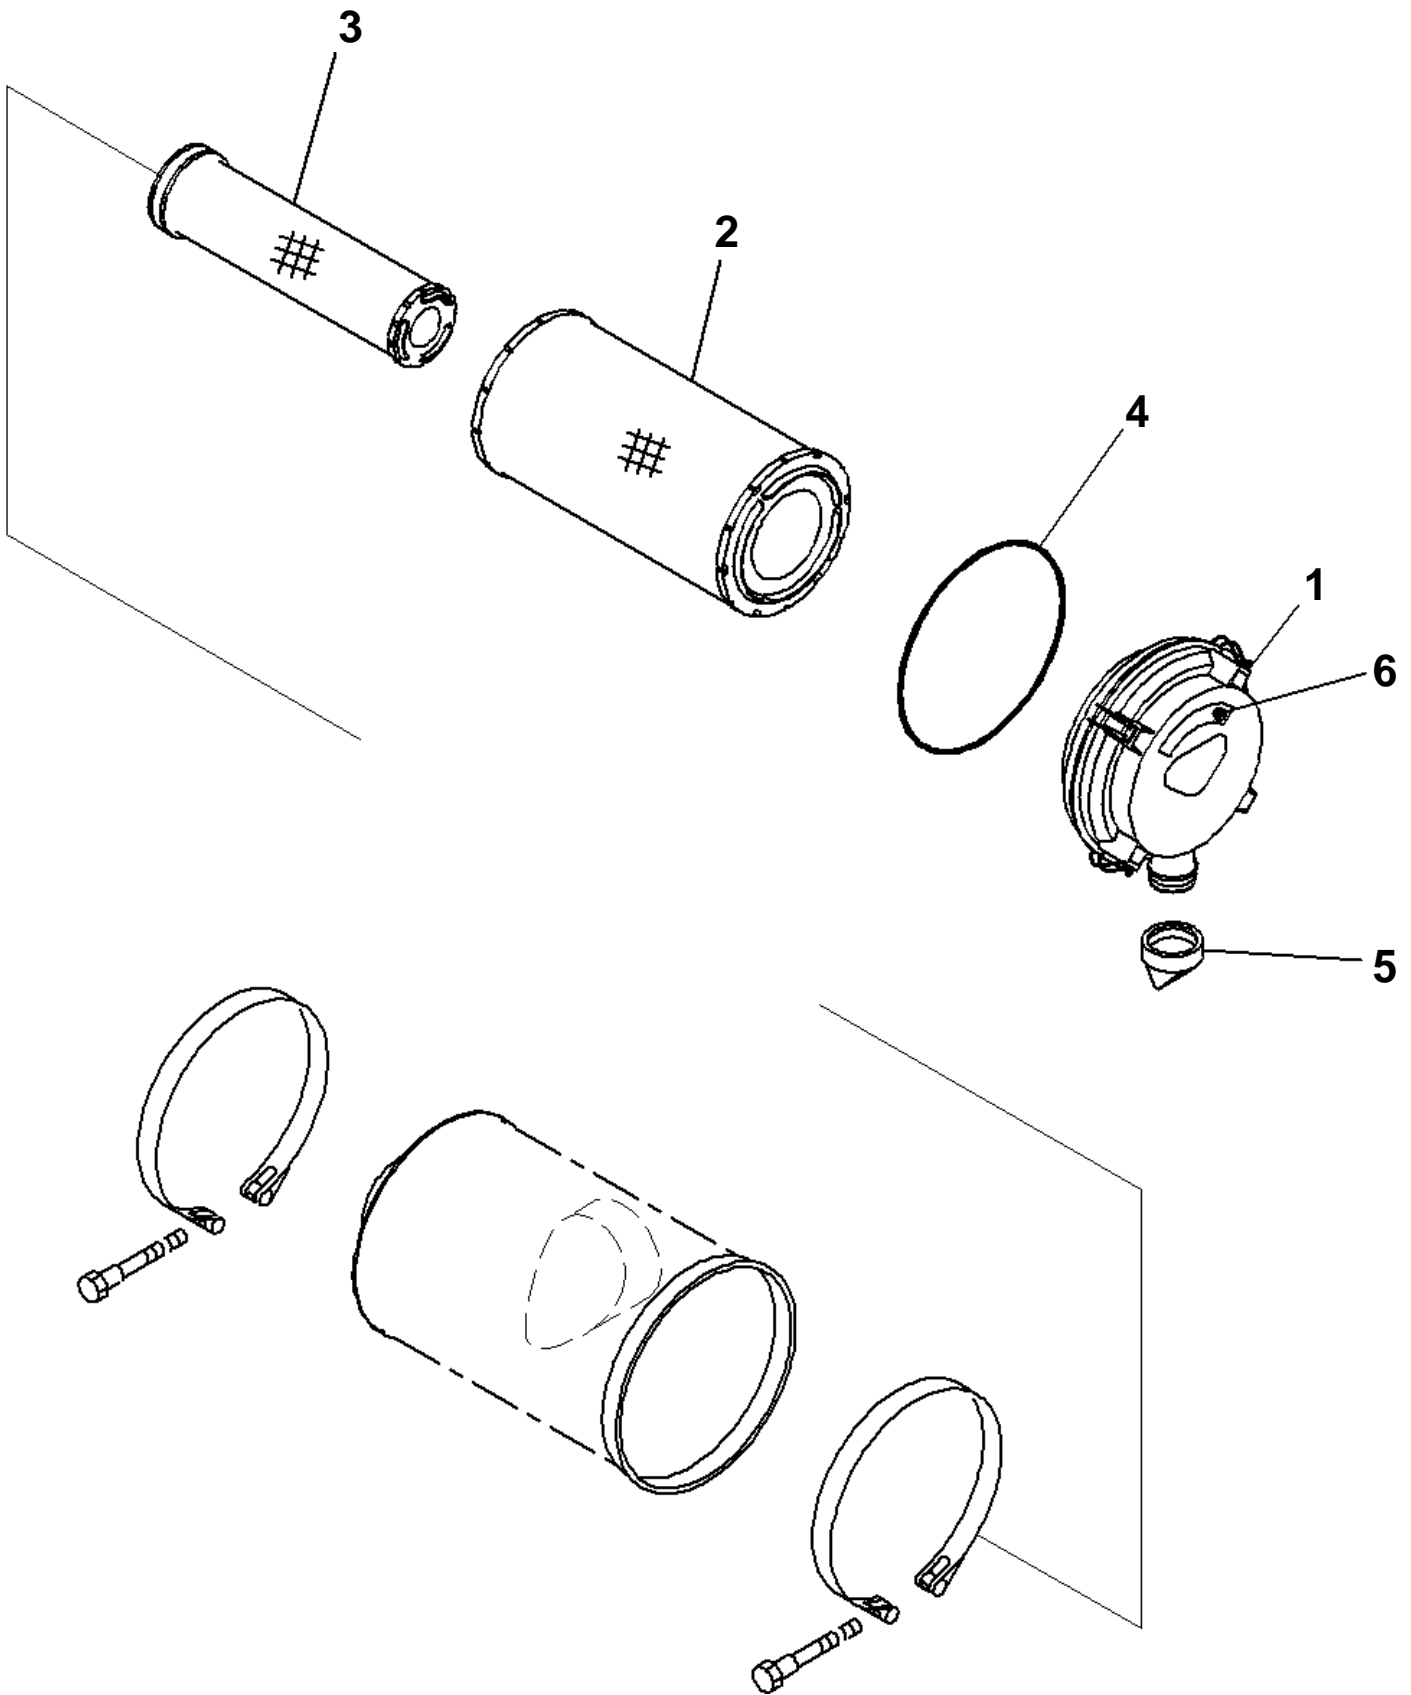

PC290NLC-8K S/N K50001-UP
B0 ENGINE RELATED PARTS

Description	Qty	Page
Engine Mounts	1	001001
Air Cleaner Connecting Parts (1/2)	1	001002
Air Cleaner Connecting Parts (2/2)	1	001003
Damper	1	001004
Muffler and Mounting (#K50001-K50370)	1	001005
Muffler and Mounting (#K50371-)	1	001006
Diesel Particulate Filter and Mounting (#K50400-)	1	001007

PC290NLC-8K S/N K50001-UP
030010

**PC290NLC-8K S/N K50001-UP
Engine Mounts**

Item	Part No.	Description	Qty	Options
1	20Y-01-41161	Bracket	1	SN:K50001--
2	20Y-01-41170	Bracket	1	SN:K50001--
3	20Y-01-41230	Bolt	6	SN:K50001--
4	01643-31232	Washer	6	SN:K50001--
5	20Y-01-21260	Spacer	6	SN:K50001--
6	20Y-01-41180	Bracket	2	SN:K50001--
7	20Y-01-41230	Bolt	8	SN:K50001--
8	01643-31232	Washer	8	SN:K50001--
9	20Y-01-21260	Spacer	8	SN:K50001--
10	04020-01228	Pin	2	SN:K50001--
11	20Y-01-12210	Cushion	4	SN:K50001--
12	20Y-01-41210	Plate	2	SN:K50001--
13	20Y-01-11141	Washer	2	SN:K50001--
14	01580-11613	Nut	3	SN:K50001--
15	01643-31645	Washer	3	SN:K50001--
16	20Y-01-12222	Cushion	4	SN:K50001--
17	20Y-01-41210	Plate	2	SN:K50001--
18	20Y-01-11141	Washer	2	SN:K50001--
19	01011-81655	Bolt	2	SN:K50001--
20	01643-31645	Washer	2	SN:K50001--
21	20Y-01-12270	Bolt	2	SN:K50001--
22	01643-31645	Washer	2	SN:K50001--