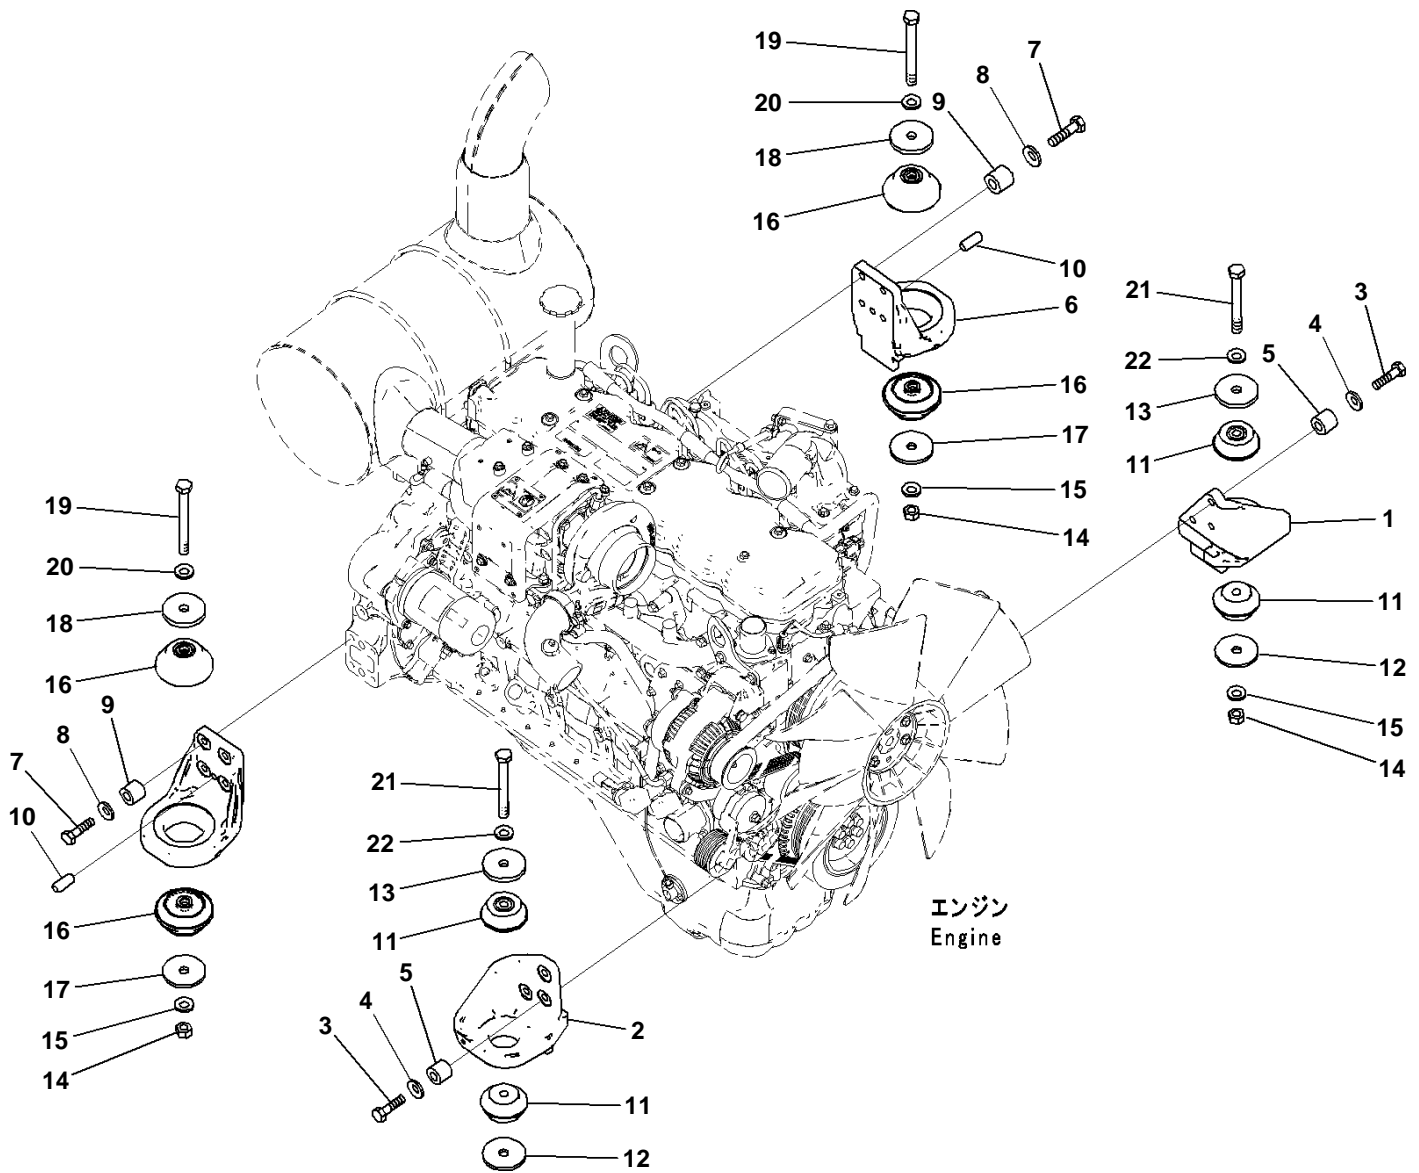

PC290NLC-8K S/N K50001-UP
030010

**PC290NLC-8K S/N K50001-UP
Engine Mounts**

Item	Part No.	Description	Qty	Options
1	20Y-01-41161	Bracket	1	SN:K50001--
2	20Y-01-41170	Bracket	1	SN:K50001--
3	20Y-01-41230	Bolt	6	SN:K50001--
4	01643-31232	Washer	6	SN:K50001--
5	20Y-01-21260	Spacer	6	SN:K50001--
6	20Y-01-41180	Bracket	2	SN:K50001--
7	20Y-01-41230	Bolt	8	SN:K50001--
8	01643-31232	Washer	8	SN:K50001--
9	20Y-01-21260	Spacer	8	SN:K50001--
10	04020-01228	Pin	2	SN:K50001--
11	20Y-01-12210	Cushion	4	SN:K50001--
12	20Y-01-41210	Plate	2	SN:K50001--
13	20Y-01-11141	Washer	2	SN:K50001--
14	01580-11613	Nut	3	SN:K50001--
15	01643-31645	Washer	3	SN:K50001--
16	20Y-01-12222	Cushion	4	SN:K50001--
17	20Y-01-41210	Plate	2	SN:K50001--
18	20Y-01-11141	Washer	2	SN:K50001--
19	01011-81655	Bolt	2	SN:K50001--
20	01643-31645	Washer	2	SN:K50001--
21	20Y-01-12270	Bolt	2	SN:K50001--
22	01643-31645	Washer	2	SN:K50001--