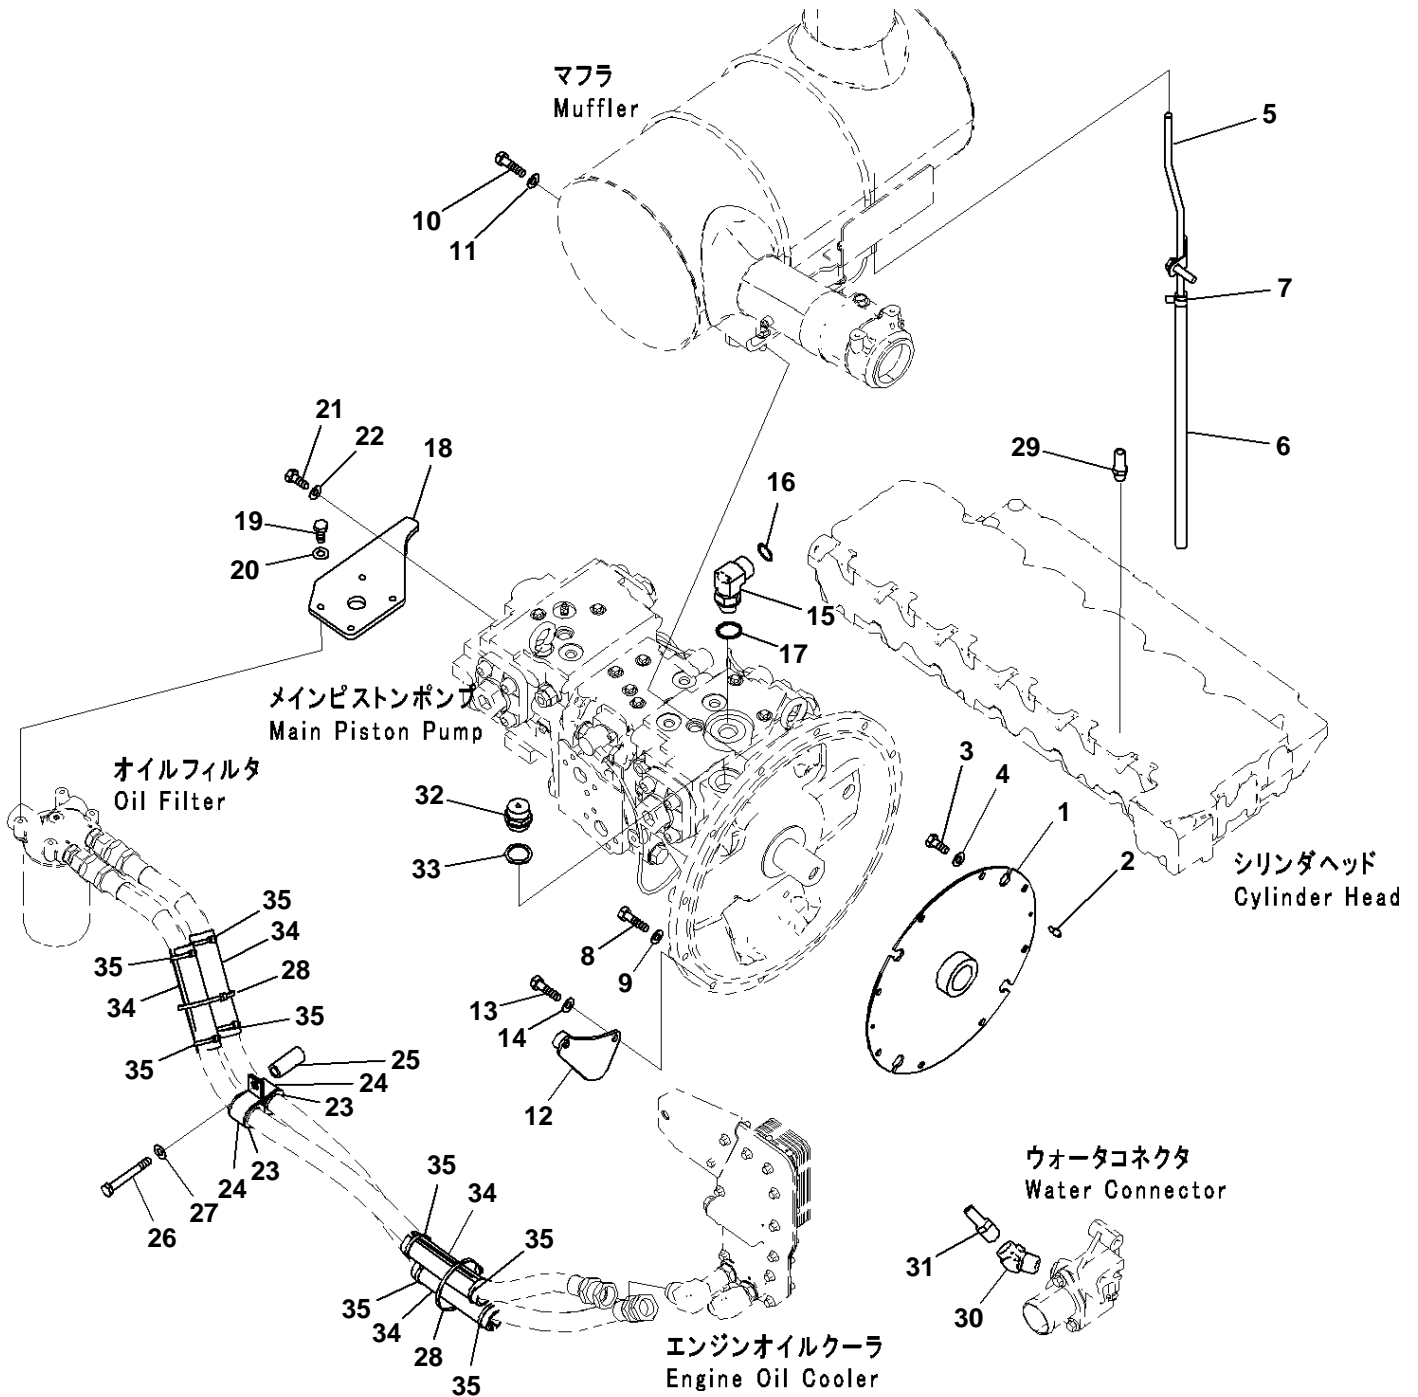

PC290NLC-8K S/N K50001-UP

Damper

Item	Part No.	Description	Qty	Options
1	22U-01-21310	Damper	1	SN:K50001--
2	203-01-51120	Pin	2	SN:K50001--
3	01010-81020	Bolt	8	SN:K50001--
4	01643-31032	Washer	8	SN:K50001--
5	6754-11-5440	Tube	1	SN:K50001--
6	07260-20950	Hose	1	SN:K50001--
7	07285-00155	Clip, Hose	1	SN:K50001--
8	01010-81050	Bolt	8	SN:K50001--
9	01643-31032	Washer	8	SN:K50001--
10	01010-81060	Bolt	2	SN:K50001--
11	01643-31032	Washer	2	SN:K50001--
12	20Y-62-41572	Bracket	1	SN:K50001--
13	01010-81050	Bolt	2	SN:K50001--
14	01643-31032	Washer	2	SN:K50001--
15	02782-10628	Elbow	1	SN:K50001--
16	02896-11018	O-Ring	1	SN:K50001--
17	07002-12434	O-Ring	1	SN:K50001--
18	20Y-62-51432	Plate	1	SN:K50001--
19	01010-80825	Bolt	4	SN:K50001--
20	01643-30823	Washer	4	SN:K50001--
21	01010-81230	Bolt	2	SN:K50001--
22	01643-31232	Washer	2	SN:K50001--
23	198-06-53630	Cushion	2	SN:K50001--
24	04434-53412	Clip	2	SN:K50001--
25	195-979-5190	Spacer	1	SN:K50001--
26	01010-81275	Bolt	1	SN:K50001--
27	01643-31232	Washer	1	SN:K50001--
28	08034-20536	Band	2	SN:K50001--
29	20Y-810-1120	Nipple	1	SN:K50001--
30	20Y-810-1161	Elbow	1	SN:K50001--
31	22U-979-1930	Valve	1	SN:K50001--
32	07030-03034	Breather	1	SN:K50001--
33	07005-03016	Seal, Washer	1	SN:K50001--
34	20Y-01-41250	Cover	4	SN:K50001--
35	08034-20536	Band	8	SN:K50001--