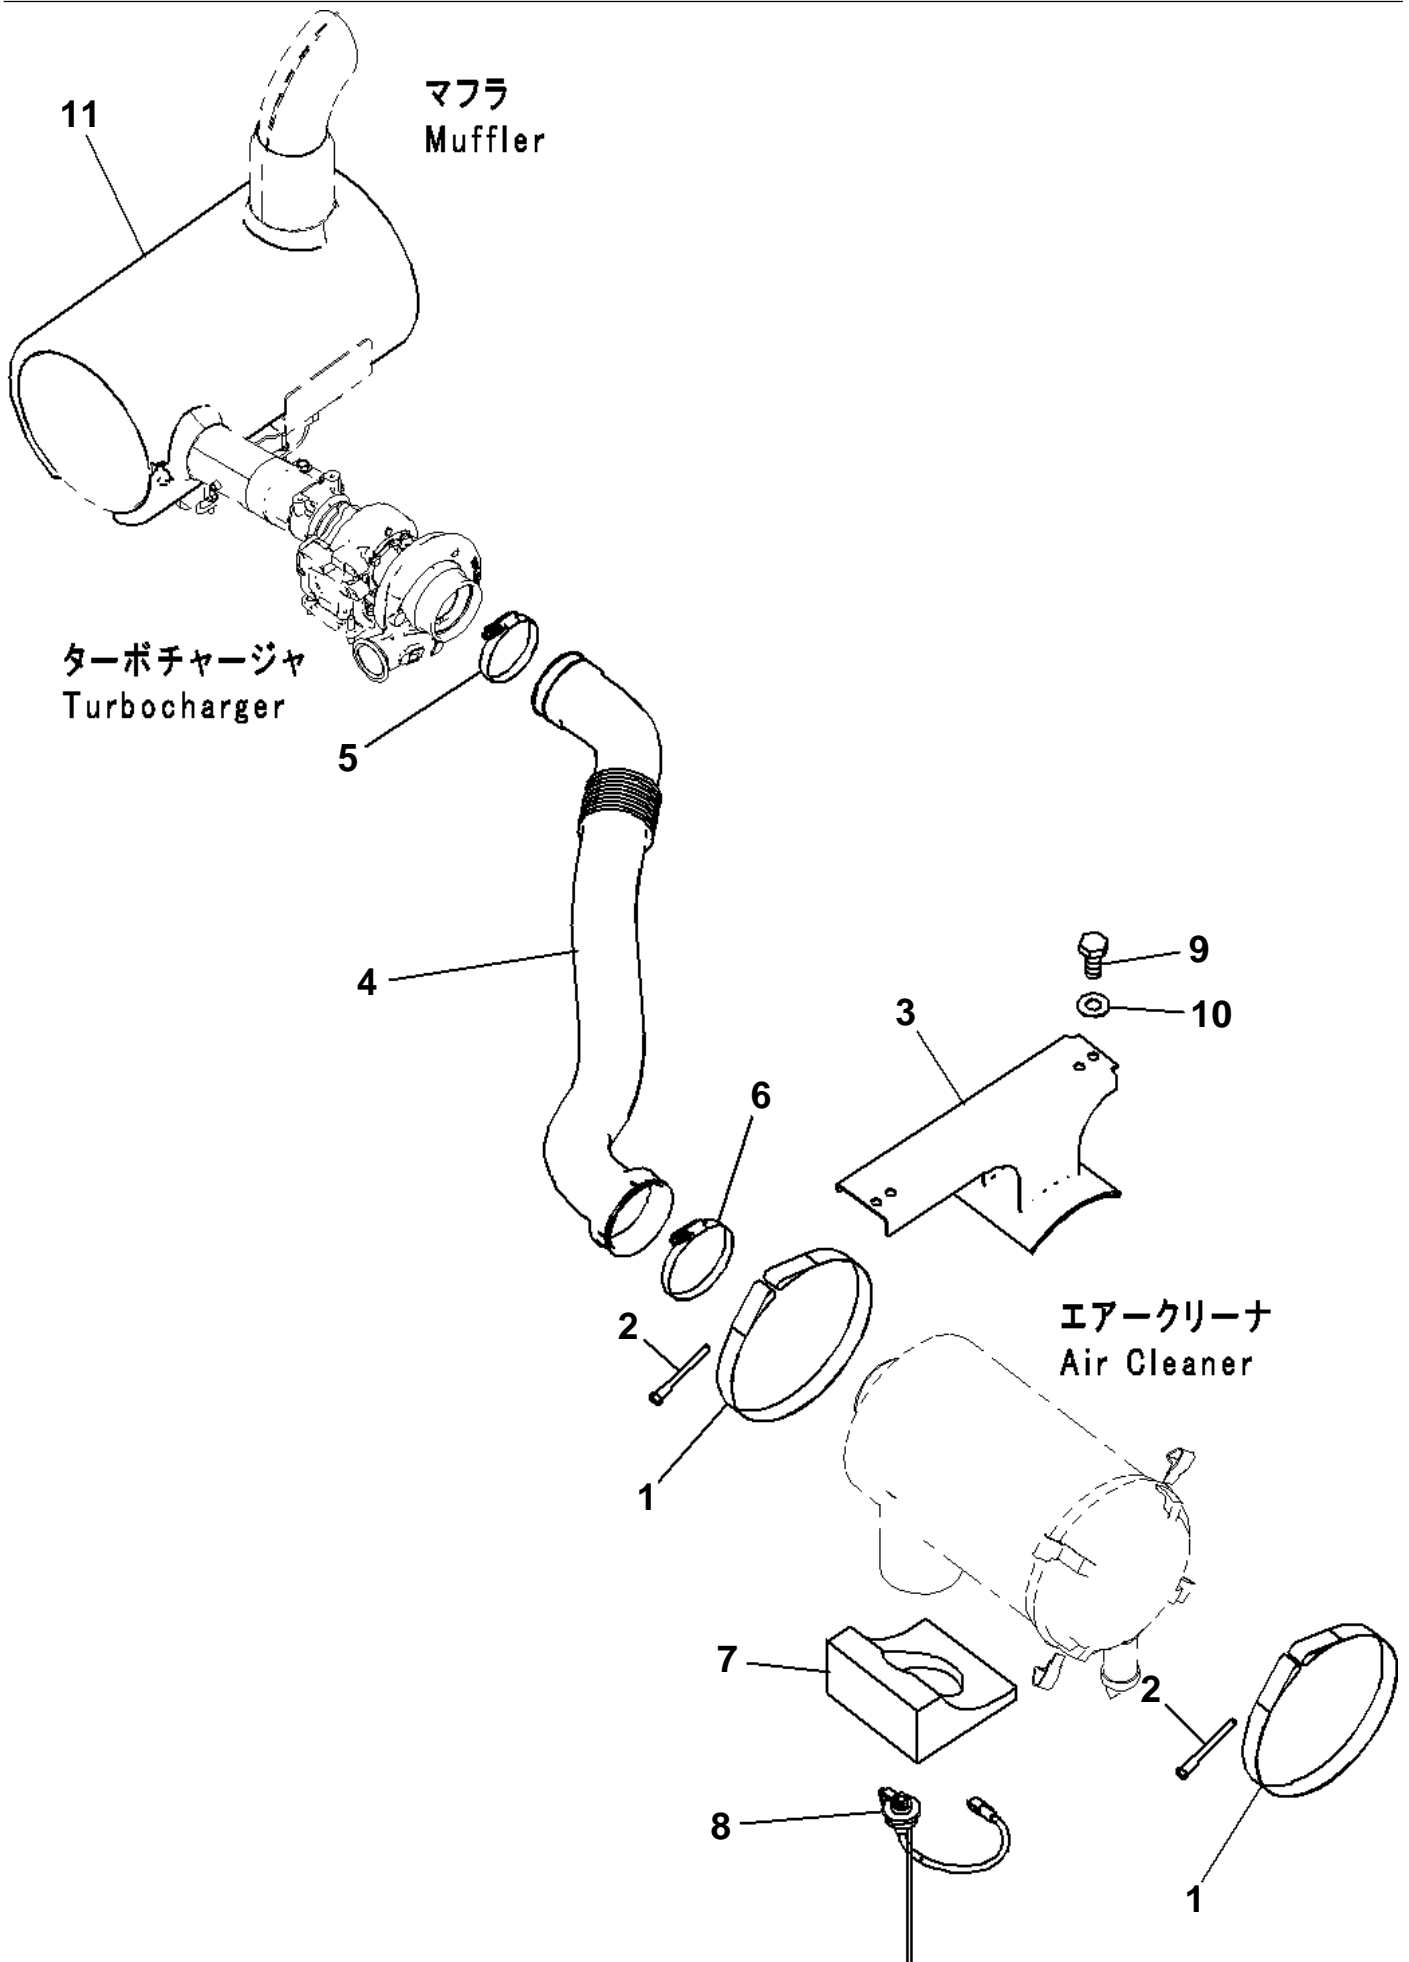

PC290NLC-8K S/N K50001-UP
Air Cleaner Connecting Parts (2/2)

Item	Part No.	Description	Qty	Options
1	6222-81-7190	Band	2	SN:K50001--
2	6643-11-4641	Bolt	2	SN:K50001--
3	20Y-01-41190	Frame	1	SN:K50001--
4	20Y-01-41110	Hose	1	SN:K50001--
5	07299-00105	Clamp, Hose	1	SN:K50001--
6	07299-00130	Clamp, Hose	1	SN:K50001--
7	20Y-01-41220	Seal	1	SN:K50001--
8	20Y-06-42910	Sensor	1	SN:K50830--
	7861-93-1421	Sensor	1	SN:K50755--K50829
	7861-93-1420	Sensor	1	SN:K50001--K50754
9	01010-81230	Bolt	4	SN:K50001--
10	01643-31232	Washer	4	SN:K50001--
11	20Y-01-41261	Cover	1	SN:K50001--K50370