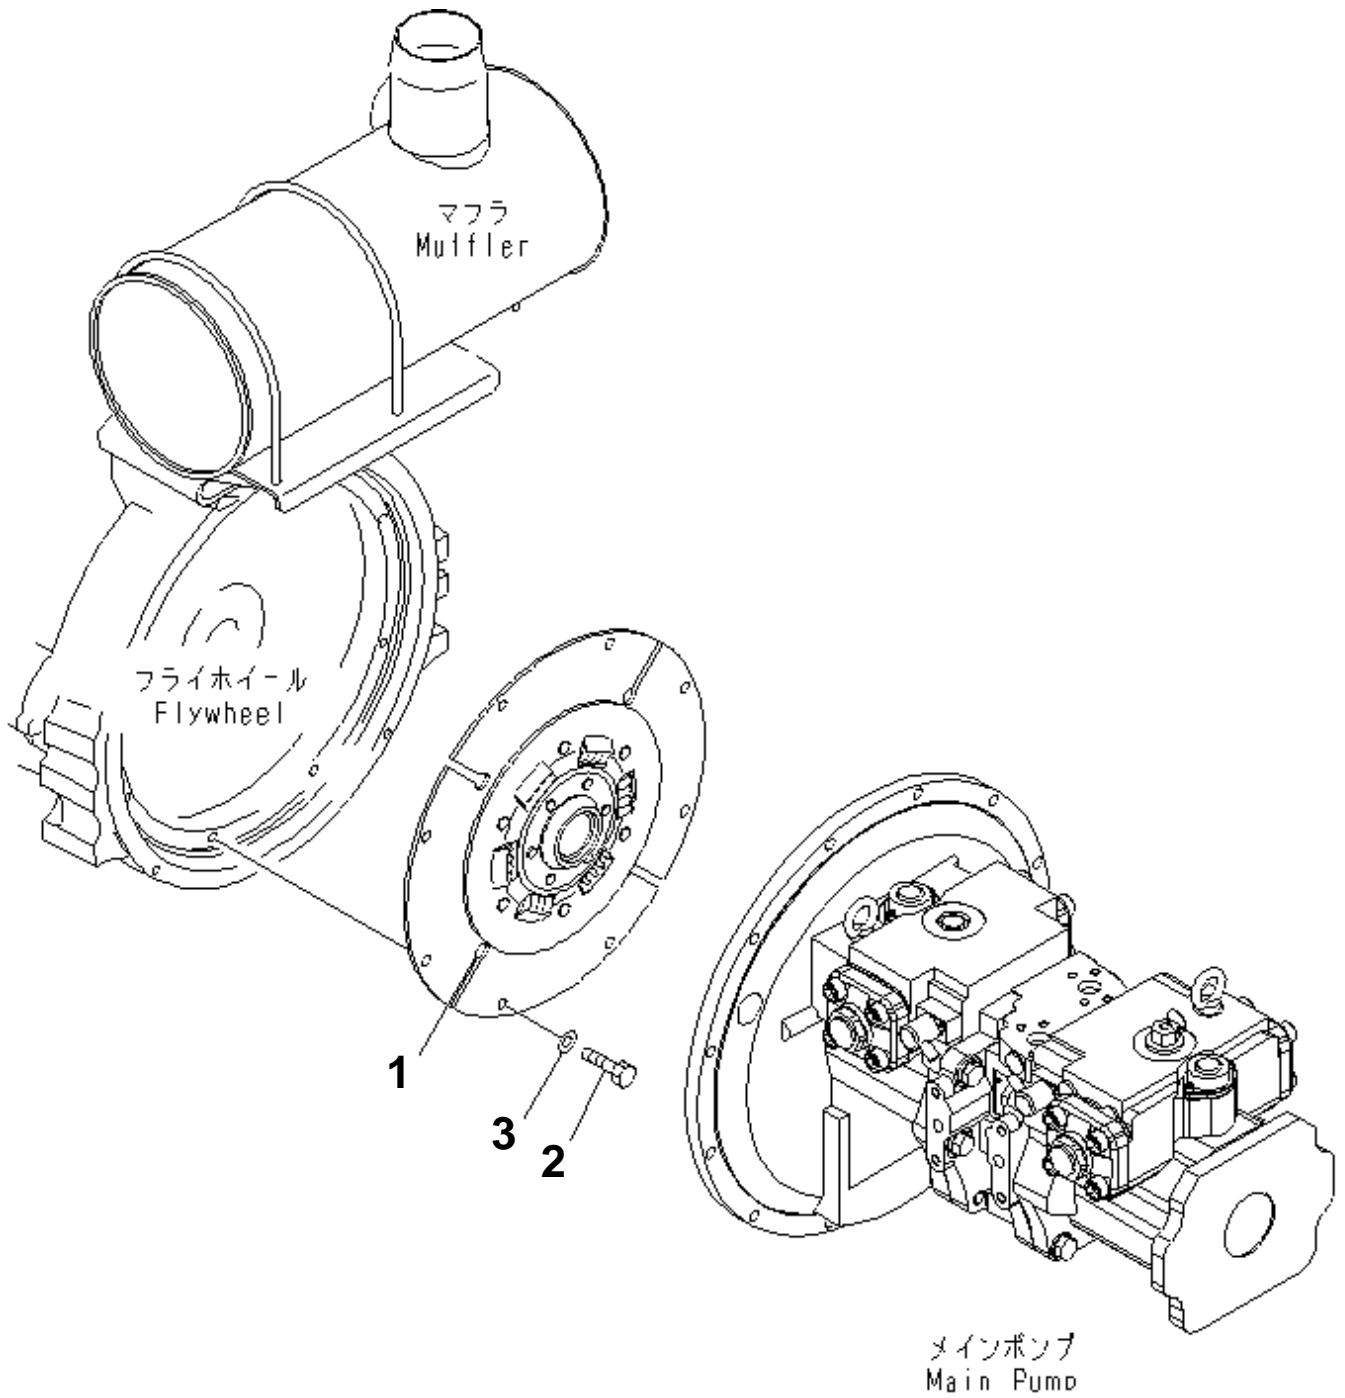

Ref. |000000

Page

**PC340NLC-7K S/N K40001-UP
KOMATSU PC340NLC-7K S/N K40001-UP**

Item	Description	Book	Page
	SAA6D114E-2A-KU ENGINE S/N 46143493-UP	saa6d12u	
B0	ENGINE RELATED PARTS		030000
C0	COOLING SYSTEM		060000
D0	FUEL TANK AND RELATED PARTS		090000
E0	ELECTRICAL SYSTEM		120000
H0	HYDRAULIC SYSTEM		150000
J0	MAIN/REVOLVING FRAME AND RELATED PARTS		180000
K0	OPERATOR'S COMPARTMENT AND CONTROL SYSTEM		210000
M0	GUARD		240000
N0	SWING CIRCLE AND RELATED PARTS		270000
P0	TRAVEL AND LOWER PIPING		300000
R0	UNDER CARRIAGE		330000
T0	WORK EQUIPMENT		360000
U0	MARKS AND PLATES		390000
V0	ACCESSORY		420000
W0	MISCELLANEOUS		450000
Y0	SERVICE KIT AND COMPONENT PARTS		480000

**PC340NLC-7K S/N K40001-UP
ENGINE RELATED PARTS**

Item	Description	Qty	Page
10	ENGINE MOUNTING	1	030010
20	AIR CLEANER AND CONNECTION	1	030020
30	MUFFLER	1	030030
40	FUEL CONTROL (ELECTRIC GOVERNOR)	1	030040
50	DAMPER	1	030050

フュエルインジェクションポンプレバー
Fuel Injection Pump Lever

**PC340NLC-7K S/N K40001-UP
FUEL CONTROL (ELECTRIC GOVERNOR)**

Item	Part No.	Description	Qty	Options
1	207-43-74120	SPRING	1	SN:K40001--
2	04252-21061	END	1	SN:K40001--
3	01582-11008	NUT	1	SN:K40001--
4	01593-31008	NUT	1	SN:K40001--
5	04050-12018	PIN	1	SN:K40001--
6	20Y-43-12180	JOINT	1	SN:K40001--
7	01582-11008	NUT	1	SN:K40001--
8	01580-10605	NUT	1	SN:K40001--
9	01602-20619	WASHER	1	SN:K40001--
10	207-43-74151	PLATE	1	SN:K40001--
11	01010-80620	BOLT	2	SN:K40001--
12	01643-30623	WASHER	2	SN:K40001--
13	207-43-74141	LEVER	1	SN:K40001--
14	01010-81030	BOLT	1	SN:K40001--
15	01602-21030	WASHER	1	SN:K40001--
16	207-43-74111	BRACKET	1	SN:K40001--
17	01010-81025	BOLT	2	SN:K40001--
18	01643-31032	WASHER	2	SN:K40001--
19	7834-41-3002	MOTOR ASS'Y	1	SN:K40965--
	7834-41-3000	MOTOR ASS'Y	1	SN:K40001--K40964
20	01010-81040	BOLT	3	SN:K40001--
21	01643-31032	WASHER	3	SN:K40001--
22	01016-51070	BOLT	1	SN:K40001--
23	01580-11008	NUT	1	SN:K40001--