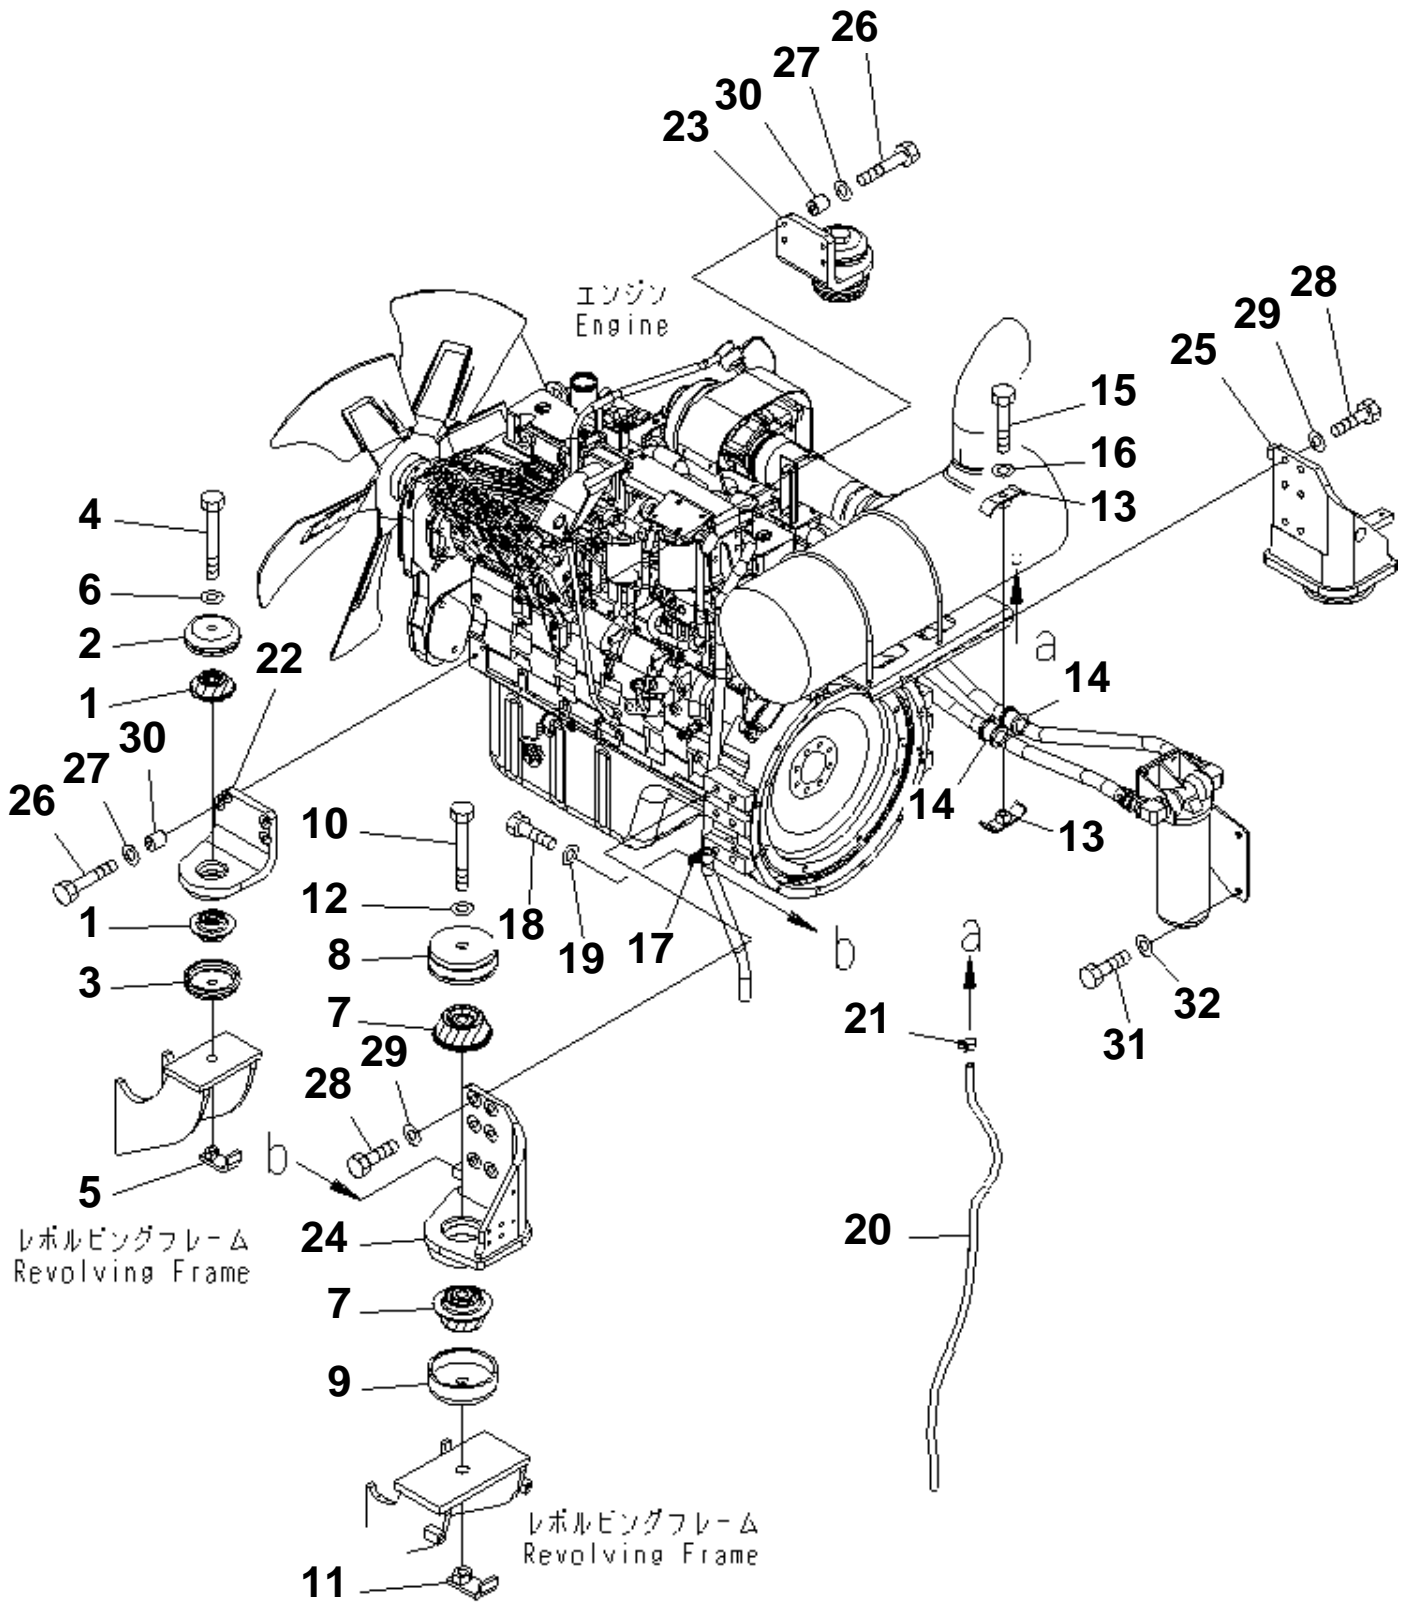

Komatsu Cp340nlc 7k Parts CatalogueFull download: <http://manualplace.com/download/komatsu-cp340nlc-7k-parts-catalogue/>**PC340NLC-7K S/N K40001-UP****KOMATSU PC340NLC-7K S/N K40001-UP**

Item	Description	Book	Page
	SAA6D114E-2A-KU ENGINE S/N 46143493-UP	saa6d12u	
B0	ENGINE RELATED PARTS		030000
C0	COOLING SYSTEM		060000
D0	FUEL TANK AND RELATED PARTS		090000
E0	ELECTRICAL SYSTEM		120000
H0	HYDRAULIC SYSTEM		150000
J0	MAIN/REVOLVING FRAME AND RELATED PARTS		180000
K0	OPERATOR'S COMPARTMENT AND CONTROL SYSTEM		210000
M0	GUARD		240000
N0	SWING CIRCLE AND RELATED PARTS		270000
P0	TRAVEL AND LOWER PIPING		300000
R0	UNDER CARRIAGE		330000
T0	WORK EQUIPMENT		360000
U0	MARKS AND PLATES		390000
V0	ACCESSORY		420000
W0	MISCELLANEOUS		450000
Y0	SERVICE KIT AND COMPONENT PARTS		480000

Ref. |000000

Page

**PC340NLC-7K S/N K40001-UP
KOMATSU PC340NLC-7K S/N K40001-UP**

Item	Description	Book	Page
	SAA6D114E-2A-KU ENGINE S/N 46143493-UP	saa6d12u	
B0	ENGINE RELATED PARTS		030000
C0	COOLING SYSTEM		060000
D0	FUEL TANK AND RELATED PARTS		090000
E0	ELECTRICAL SYSTEM		120000
H0	HYDRAULIC SYSTEM		150000
J0	MAIN/REVOLVING FRAME AND RELATED PARTS		180000
K0	OPERATOR'S COMPARTMENT AND CONTROL SYSTEM		210000
M0	GUARD		240000
N0	SWING CIRCLE AND RELATED PARTS		270000
P0	TRAVEL AND LOWER PIPING		300000
R0	UNDER CARRIAGE		330000
T0	WORK EQUIPMENT		360000
U0	MARKS AND PLATES		390000
V0	ACCESSORY		420000
W0	MISCELLANEOUS		450000
Y0	SERVICE KIT AND COMPONENT PARTS		480000

**PC340NLC-7K S/N K40001-UP
ENGINE RELATED PARTS**

Item	Description	Qty	Page
10	ENGINE MOUNTING	1	030010
20	AIR CLEANER AND CONNECTION	1	030020
30	MUFFLER	1	030030
40	FUEL CONTROL (ELECTRIC GOVERNOR)	1	030040
50	DAMPER	1	030050