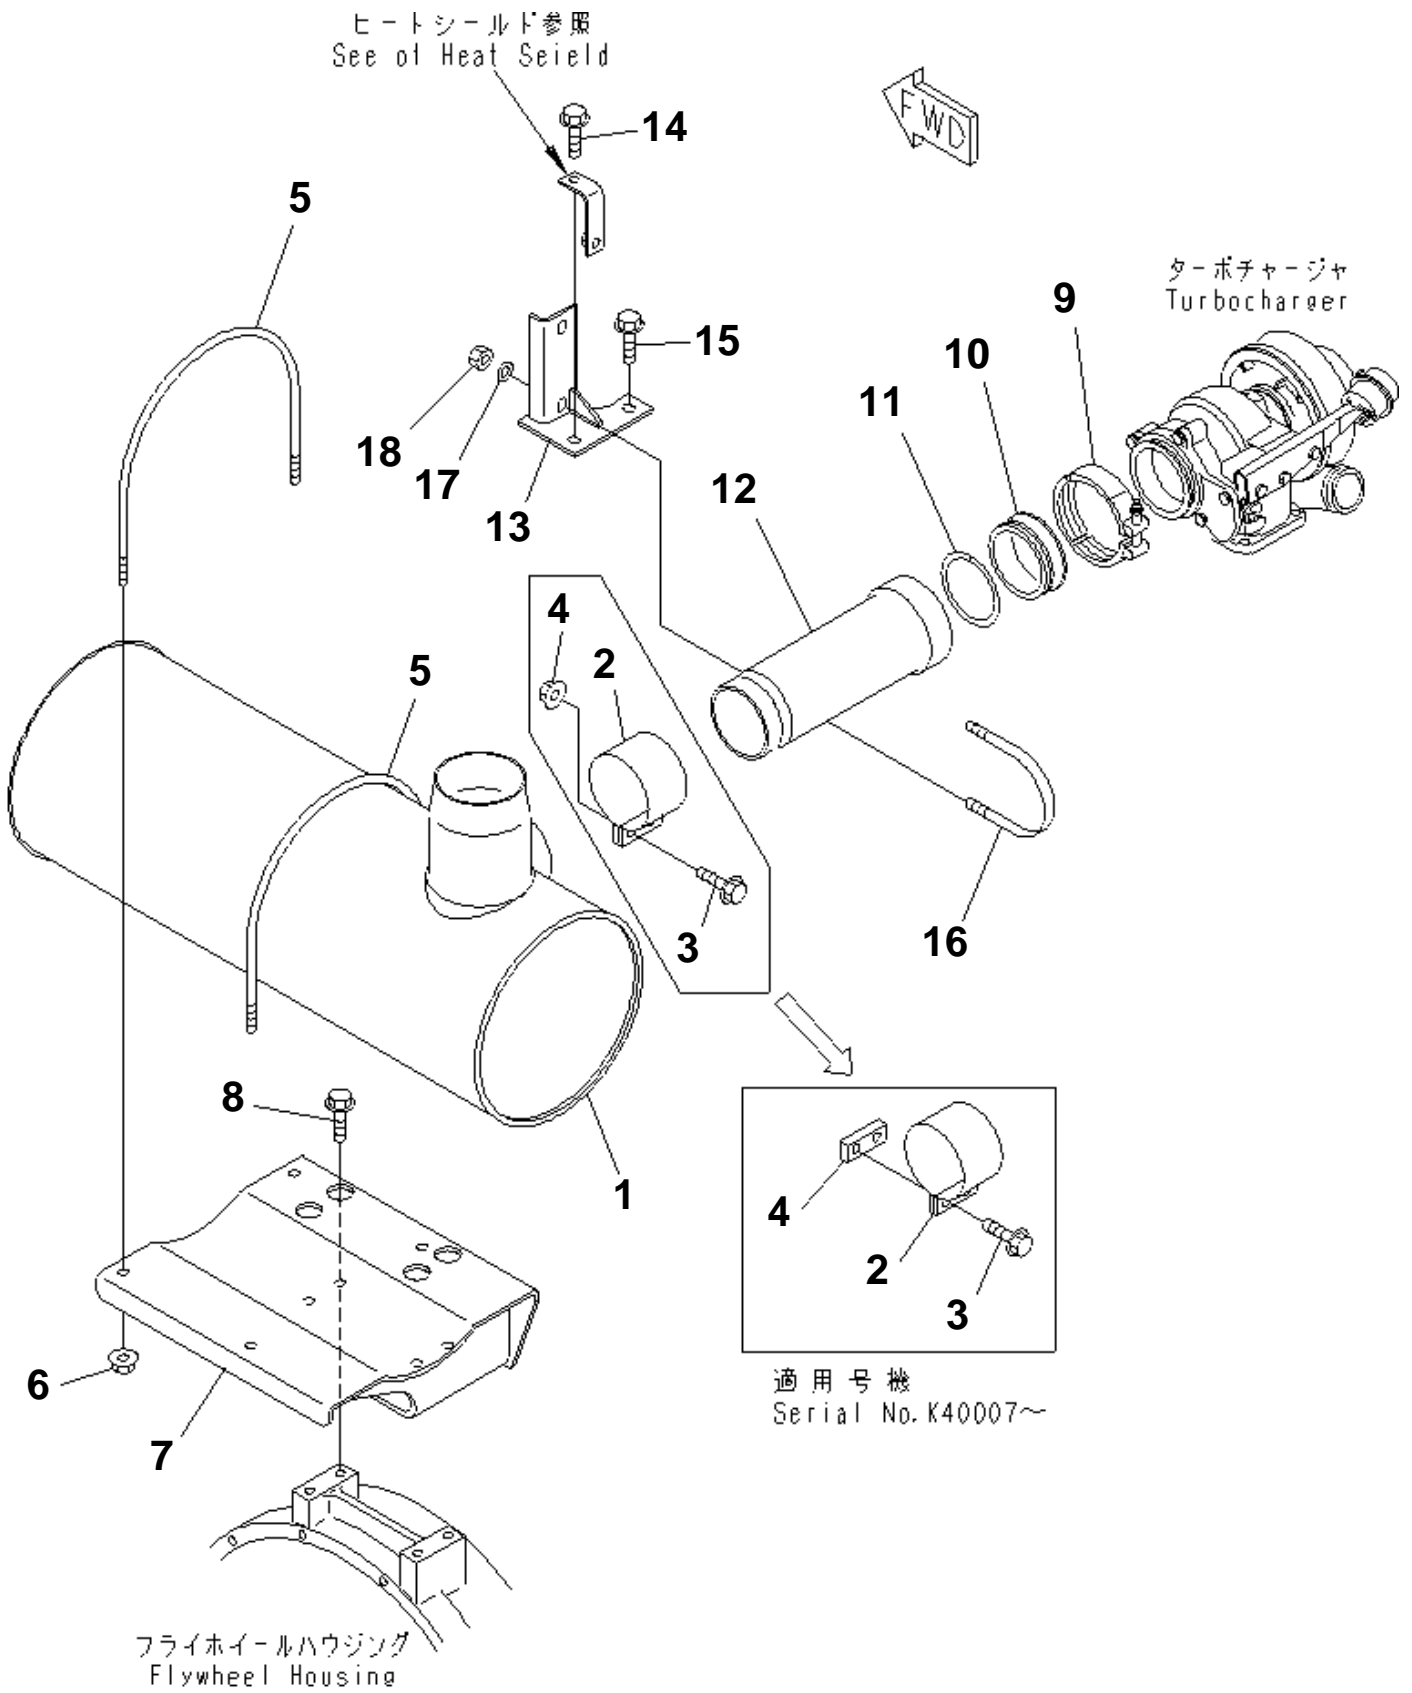

**PC340NLC-7K S/N K40001-UP
MUFFLER**

Item	Part No.	Description	Qty	Options
1	6743-11-5720	MUFFLER	1	SN:K40001--
2	6150-11-5851	CLAMP	1	SN:K40001--
3	01435-01235	BOLT	2	SN:K40007--
	01435-01225	BOLT	2	SN:K40001--K40006
4	6207-11-5850	PLATE	1	SN:K40007--
	01584-01210	NUT	2	SN:K40001--K40006
5	6222-11-5940	U-BOLT	2	SN:K40001--
6	01594-01008	NUT	4	SN:K40001--
7	6743-11-5730	BRACKET	1	SN:K40001--
8	01435-01225	BOLT	4	SN:K40001--
9	6742-01-3620	CLAMP	1	SN:K40001--
10	207-01-68170	TUBE	1	SN:K40001--
11	6151-11-5280	RING	1	SN:K40001--
12	6743-11-5710	TUBE	1	SN:K40001--
13	6743-11-5750	BRACKET	1	SN:K40001--
14	01435-01025	BOLT	1	SN:K40001--
15	01435-01020	BOLT	1	SN:K40001--
16	07283-31079	CLIP	1	SN:K40001--
17	01643-31232	WASHER	2	SN:K40001--
18	01597-01211	NUT	2	SN:K40001--