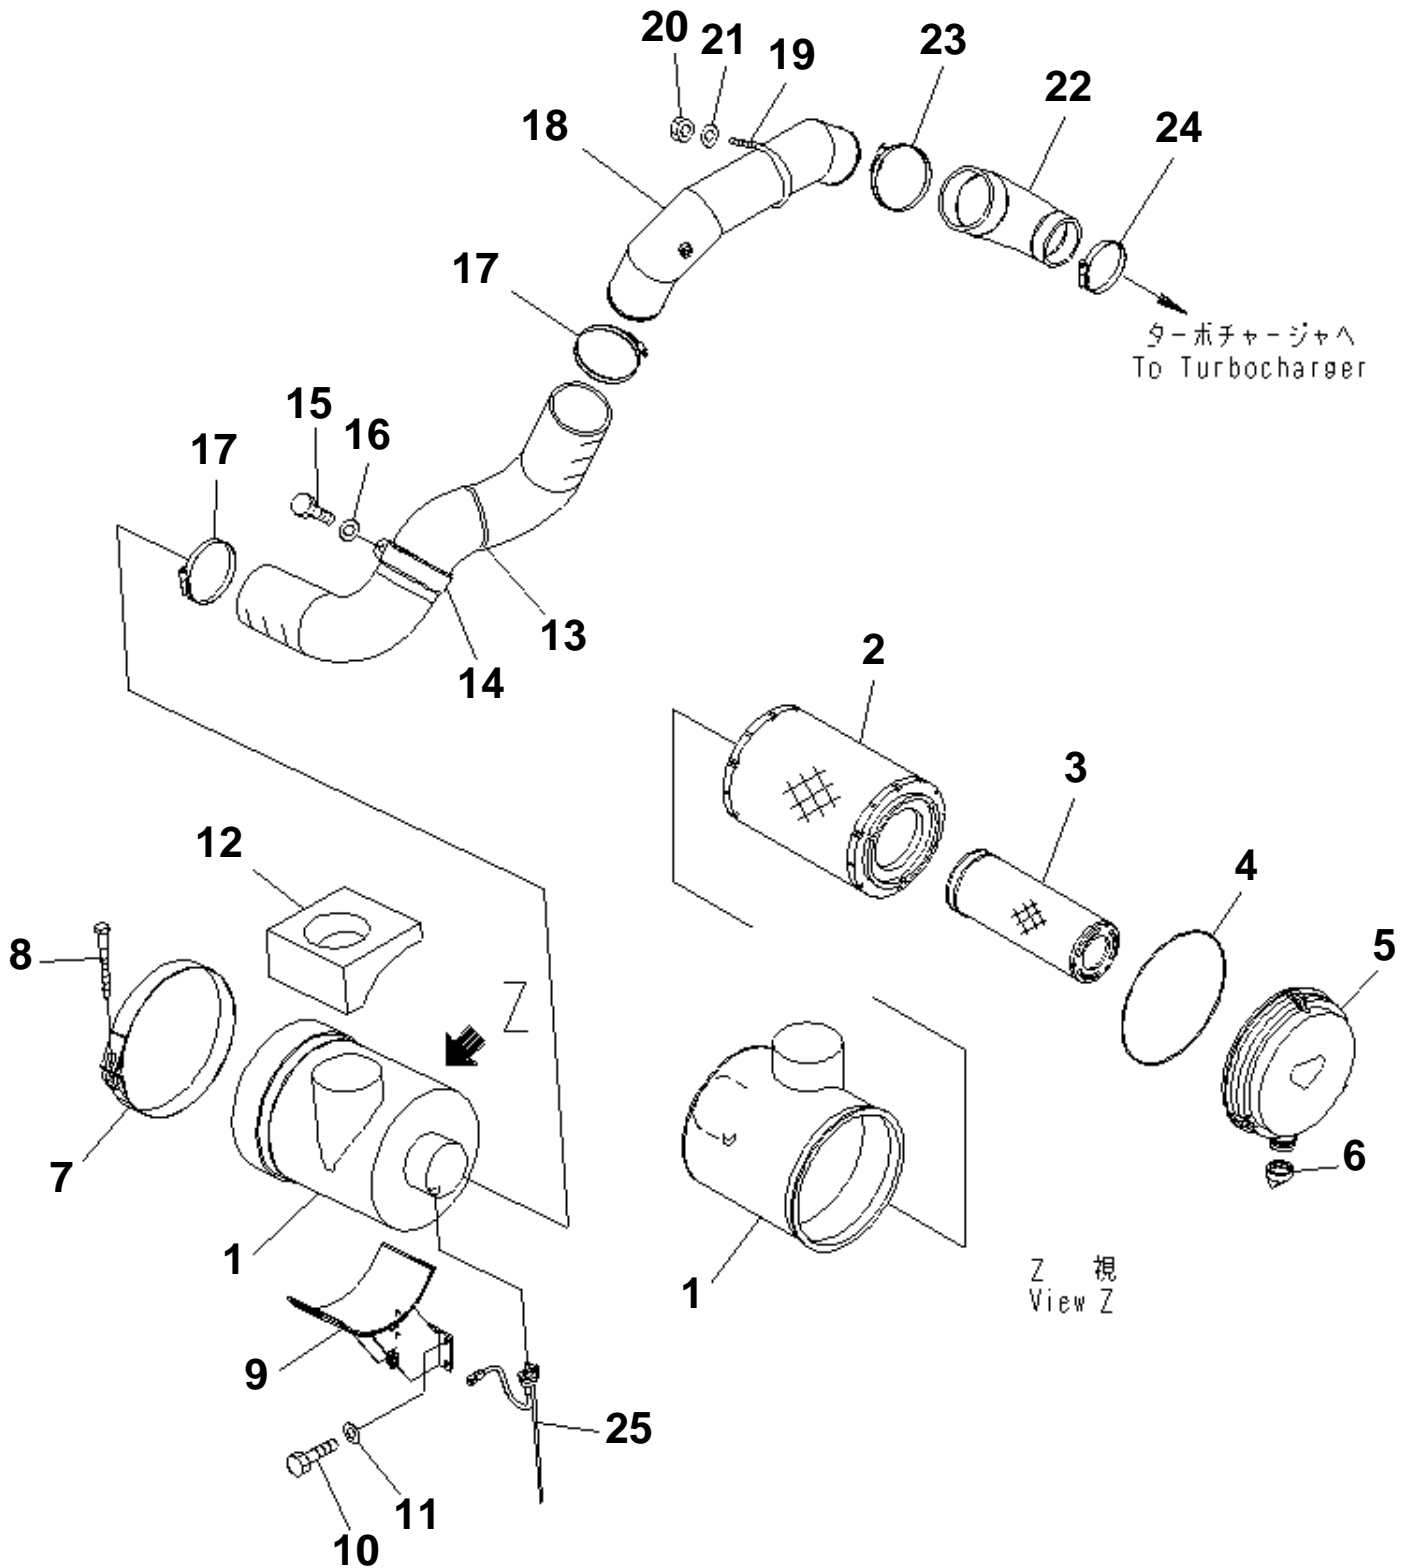

PC340NLC-7K S/N K40001-UP
AIR CLEANER AND CONNECTION

Item	Part No.	Description	Qty	Options
1	6743-81-7911	BODY	1	SN:K40001--
	600-185-5100	ELEMENT ASS'Y	1	SN:K40001--
2	600-185-5110	· ELEMENT, OUTER	1	SN:K40001--
3	600-185-5120	· ELEMENT, INNER	1	SN:K40001--
4	600-184-1570	· O-RING	1	SN:K40001--
5	600-184-1510	COVER ASS'Y	1	SN:K40001--
6	600-184-1350	VALVE	1	SN:K40001--
7	6151-11-4840	BAND ASS'Y	1	SN:K40001--
	6691-21-6550	· PIN	1	SN:K40001--
	6691-21-6560	· PIN WITH THREAD	1	SN:K40001--
8	6643-11-4641	BOLT	1	SN:K40001--
9	207-01-72121	BRACKET	1	SN:K40001--
10	01010-81235	BOLT	4	SN:K40001--
11	01643-31232	WASHER	4	SN:K40001--
12	207-54-72440	SEAL	1	SN:K40001--
13	207-01-72110	HOSE	1	SN:K40001--
14	207-01-72131	CLIP	1	SN:K40001--
15	01010-81230	BOLT	1	SN:K40001--
16	01643-31232	WASHER	1	SN:K40001--
17	07299-00145	CLAMP	2	SN:K40001--
18	207-01-72151	TUBE	1	SN:K40001--
19	207-01-72170	CLIP	1	SN:K40001--
20	01597-01211	NUT	2	SN:K40001--
21	01643-31232	WASHER	2	SN:K40001--
22	207-01-72160	HOSE	1	SN:K40001--
23	07299-00145	CLAMP	1	SN:K40001--
24	07299-00120	CLAMP	1	SN:K40001--
25	7861-93-1420	SENSOR	1	SN:K40001--