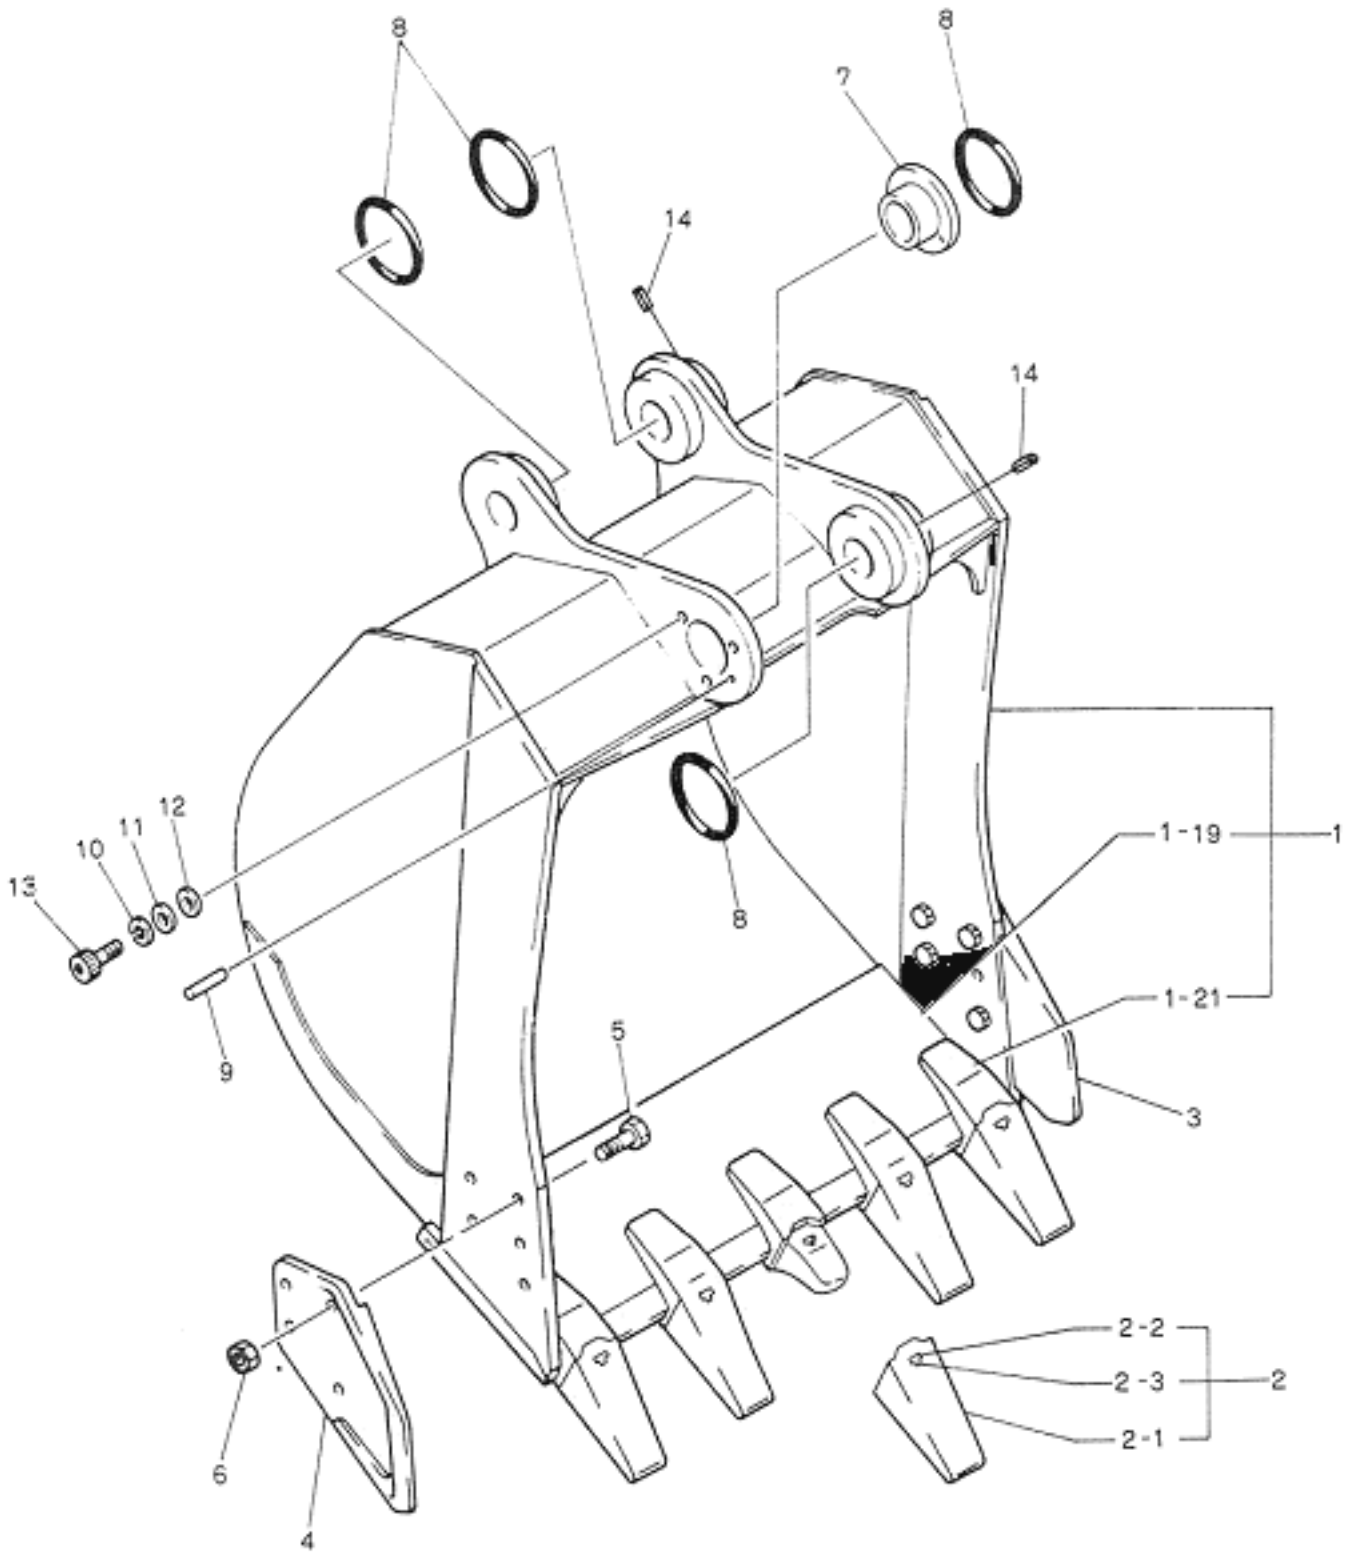

# Bucket

ITEM	PART NO.	PART NAME
	24100N6440F3	BUCKET ASSY. 0.8M3

1	2412J1348	BUCKET
1-19	2412P631D5	EDGE.CUTTING
1-21	2412N591	ADAPTER
2	B12N0006F1	TOOTH ASSY
2-1	B12N0006E1	POINT
2-2	B12N0006E2	LOCK-PIN.RUBBER
2-3	B12N0006E3	PIN.LOCKING
3	2412N289D11	CUTTER.SIDE
4	2412N289D21	CUTTER.SIDE
5	ZS13C24070	CAPSCREW
6	ZN13C24019	NUT
7	2405T1313	BUSHING
8	2445Z1136	O-RING
9	2419T3747	PIN
10	ZW22K16000	LOCK WASHER
11	2418T12116D2	SHIM (3.2)
12	2418T12116D1	SHIM (1.0)
13	2420T4472	CAPSCREW
14	ZP26D004010	PIN.SPRING

# Bucket Pins

ITEM	PART NO.	PART NAME
	24100J13090F5	ARM ASSY, 2.4M
	24100J13090F6	ARM ASSY, 2.4M
2	2438U1109F1	CYLINDER (F5 ONLY)
3	2406N1571F1	LINK,BUCKET
3-8	2405T951	BUSHING
3-9	2405T1275	BUSHING
4	2406P4823D1	LINK,IDLER
5	2406P4823D2	LINK,IDLER
7	2418P23180	TUBE
8	2418P23181D1	TUBE (F5 ONLY)
9	ZX56T12130	HOSE
10	2419T3752	PIN
11	2419P1566D5	PIN
12	2419P3266D1	PIN
15	2445R220D3	SEAL.DUST
16	2445R220D4	SEAL,DUST
17	ZD12P02600	O-RING
18	2432T1187	CLAMP
19	2420T4330D10	CAPSCREW
20	2420T4004D1	CAPSCREW
21	ZS13C16140	CAPSCREW
22	2420T4330D9	CAPSCREW
23	ZS13C10070	CAPSCREW
24	ZS13C10050	CAPSCREW
25	ZN13C16013	NUT
26	ZW22X10000	LOCK WASHER
27	ZG91S020000	FITTING,GREASE
28	ZG91U020000	FITTING,GREASE
29	2418T19206D1	RING
30	2419T6002D1	PIN
31	B16T0442D1	SHIM (1.2)
32	B16T0442D2	SHIM (1.6)
33	B16T0442D5	SHIM (2.3)
34	B16T0442D3	SHIM (1.2)