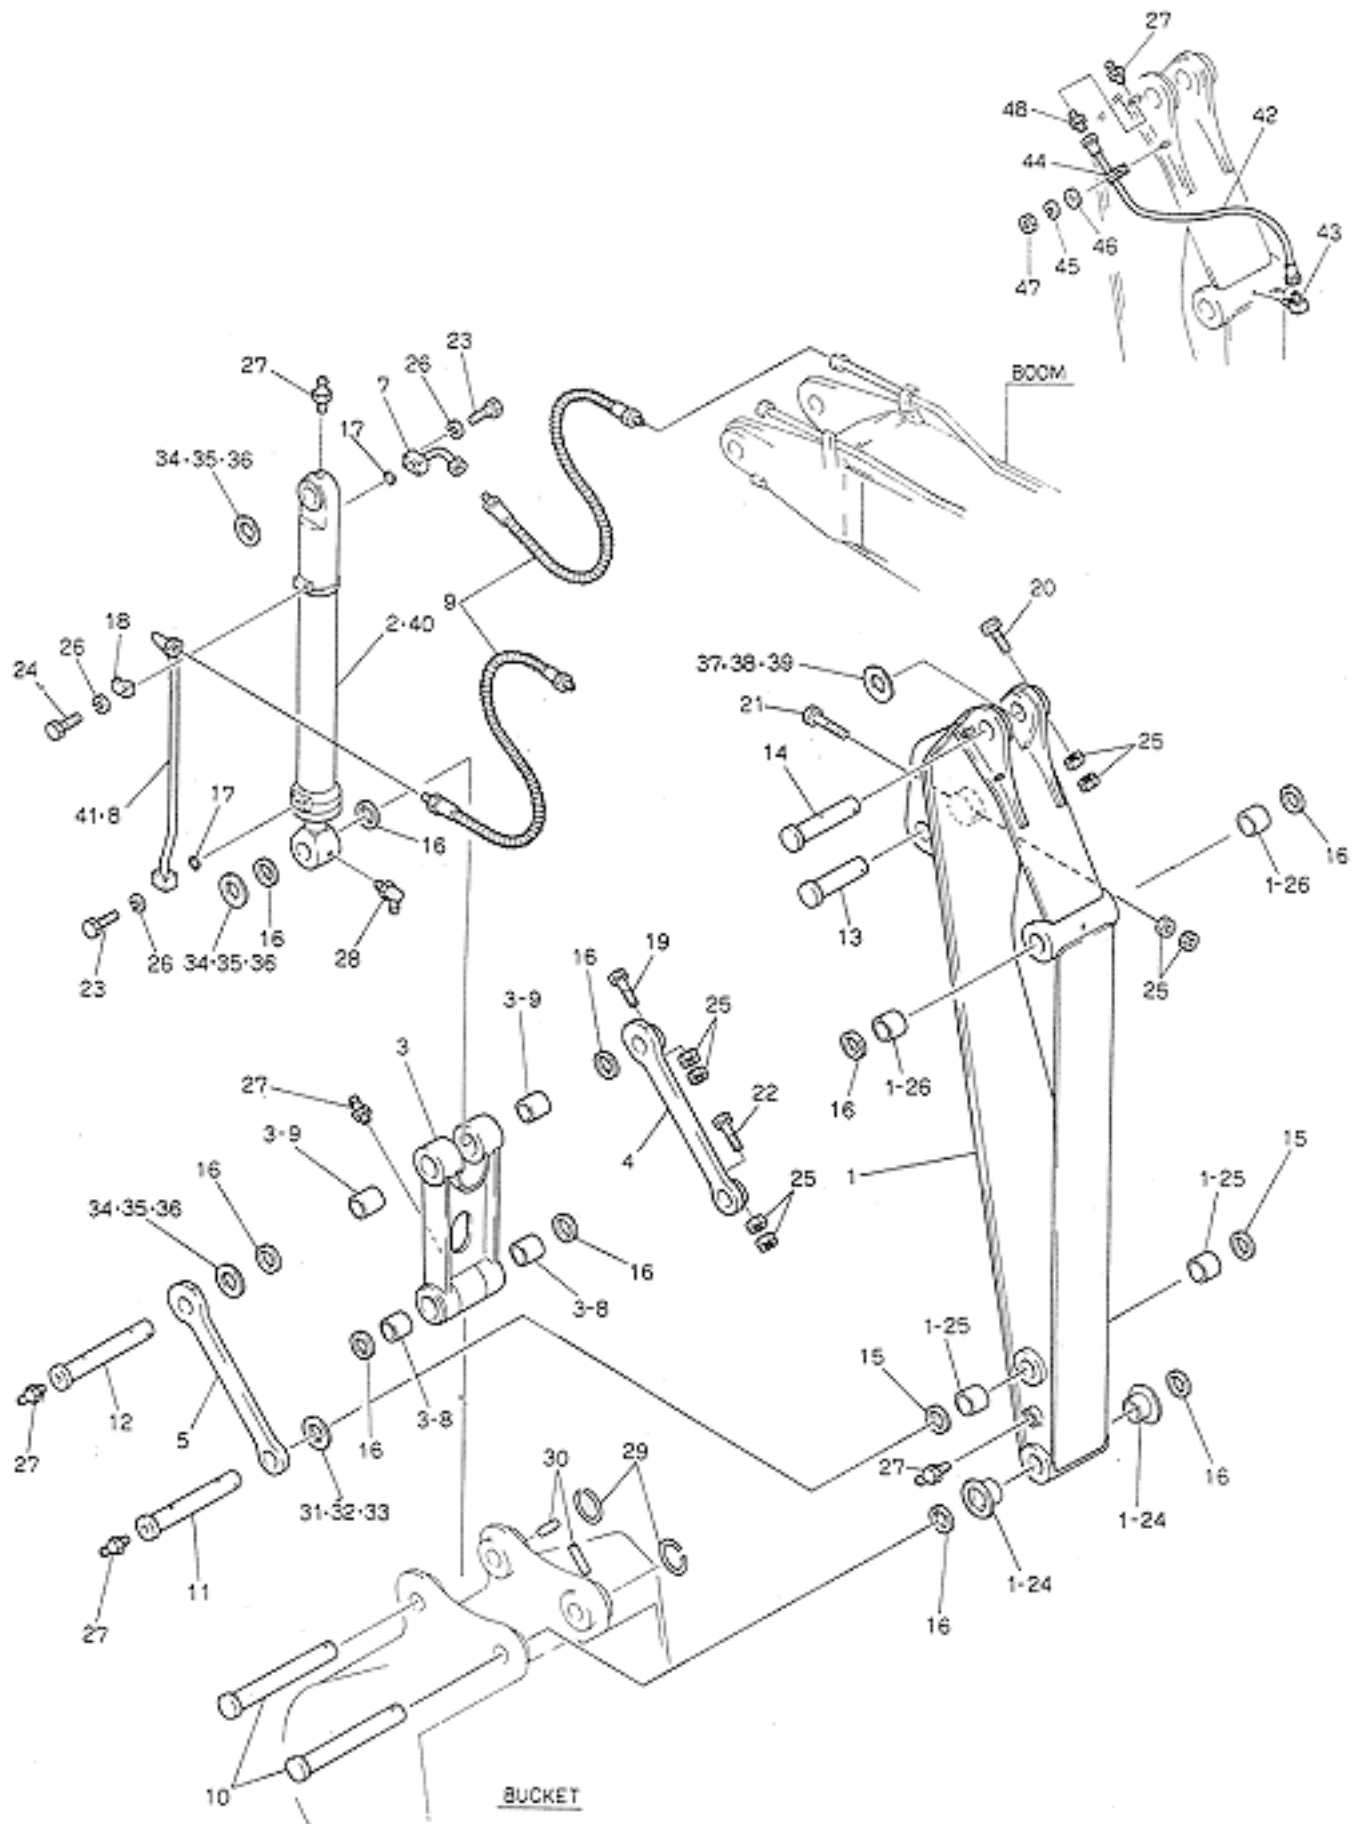

# Bucket

ITEM	PART NO.	PART NAME
	24100N6440F3	BUCKET ASSY. 0.8M3

1	2412J1348	BUCKET
1-19	2412P631D5	EDGE.CUTTING
1-21	2412N591	ADAPTER
2	B12N0006F1	TOOTH ASSY
2-1	B12N0006E1	POINT
2-2	B12N0006E2	LOCK-PIN.RUBBER
2-3	B12N0006E3	PIN.LOCKING
3	2412N289D11	CUTTER.SIDE
4	2412N289D21	CUTTER.SIDE
5	ZS13C24070	CAPSCREW
6	ZN13C24019	NUT
7	2405T1313	BUSHING
8	2445Z1136	O-RING
9	2419T3747	PIN
10	ZW22K16000	LOCK WASHER
11	2418T12116D2	SHIM (3.2)
12	2418T12116D1	SHIM (1.0)
13	2420T4472	CAPSCREW
14	ZP26D004010	PIN.SPRING

# Bucket Pins

ITEM	PART NO.	PART NAME
	24100J13090F5	ARM ASSY, 2.4M
	24100J13090F6	ARM ASSY, 2.4M
2	2438U1109F1	CYLINDER (F5 ONLY)
3	2406N1571F1	LINK,BUCKET
3-8	2405T951	BUSHING
3-9	2405T1275	BUSHING
4	2406P4823D1	LINK,IDLER
5	2406P4823D2	LINK,IDLER
7	2418P23180	TUBE
8	2418P23181D1	TUBE (F5 ONLY)
9	ZX56T12130	HOSE
10	2419T3752	PIN
11	2419P1566D5	PIN
12	2419P3266D1	PIN
15	2445R220D3	SEAL.DUST
16	2445R220D4	SEAL,DUST
17	ZD12P02600	O-RING
18	2432T1187	CLAMP
19	2420T4330D10	CAPSCREW
20	2420T4004D1	CAPSCREW
21	ZS13C16140	CAPSCREW
22	2420T4330D9	CAPSCREW
23	ZS13C10070	CAPSCREW
24	ZS13C10050	CAPSCREW
25	ZN13C16013	NUT
26	ZW22X10000	LOCK WASHER
27	ZG91S020000	FITTING,GREASE
28	ZG91U020000	FITTING,GREASE
29	2418T19206D1	RING
30	2419T6002D1	PIN
31	B16T0442D1	SHIM (1.2)
32	B16T0442D2	SHIM (1.6)
33	B16T0442D5	SHIM (2.3)
34	B16T0442D3	SHIM (1.2)