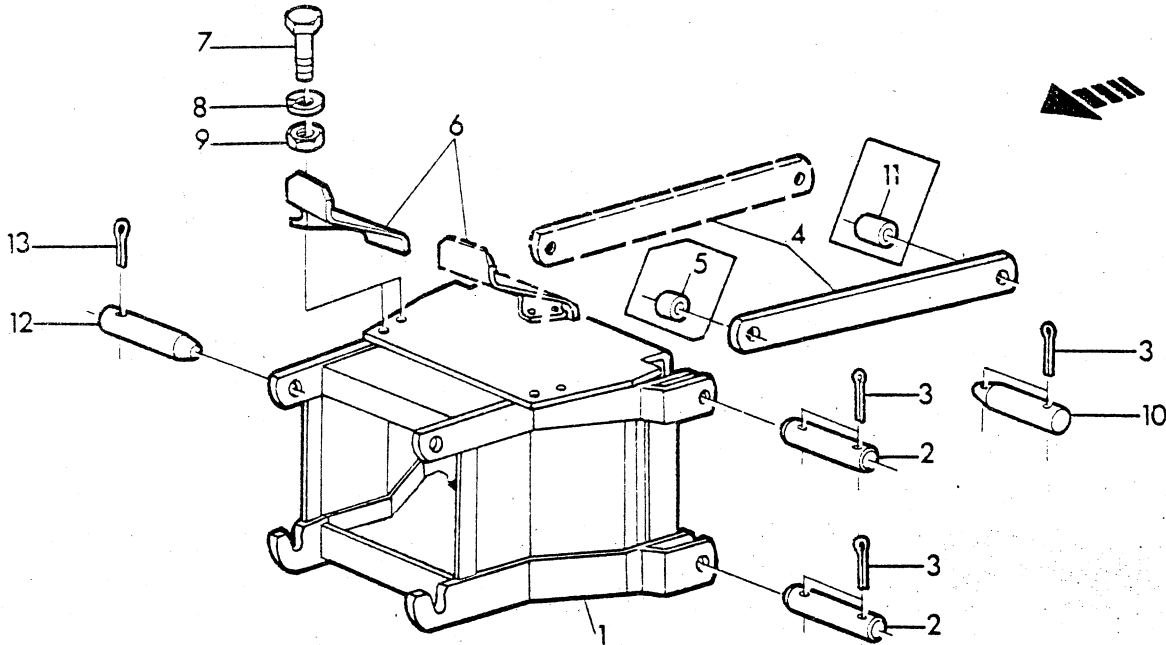

SUBFRAME AND MOUNTING PARTS FOR WHEEL LOADER JD 500C
SOUS-BATI, PIÈCES DE MONTAGE POUR CHARGEUR A ROUES JD 500C
ANBAURAHMEN UND BEFESTIGUNGSTEILE FUER RADLADER JD 500C
TELAIO E PARTI DI MONTAGGIO SULLA PALA CARICAT JD 500C
SUBBASTIDOR Y PIEZAS DE MONTAJE EN LA CARGADORA JD 500C
MELLANRAM OCH DETALJER FOR TRAKTORGRAVARE JD 500C
CD 7105

CD 7105

KEY PART NO.	DESCRIPTION	QTY	SERIAL NO.	REMARKS
1	AT54442 FRAME	1	X	SUB. FOR AT36265
2	U41337 PIN	4	X	
3	11H221 COTTER PIN	12	X	3/8"X2-1/2"
4	AU41076 LINK	2	X	SUB. FOR AU41077
5	U41604 BUSHING	2	X	W/AU41077
6	DD12281 FOOTREST	1	X	L. H.
	DD12282 FOOTREST	1	X	R. H.
7	19H1731 CAP SCREW	4	X	3/8"X1"
8	12H304 LOCK WASHER	4	X	3/8"
9	14H812 NUT	4	X	3/8"
10	U43785 PIN	2	X	
11	U40150 BUSHING	2	X	W/AU41077, SUB. FOR U41605
12	T35651 PIN	2	X	
13	11H277 COTTER PIN	2	X	1/2"X4"