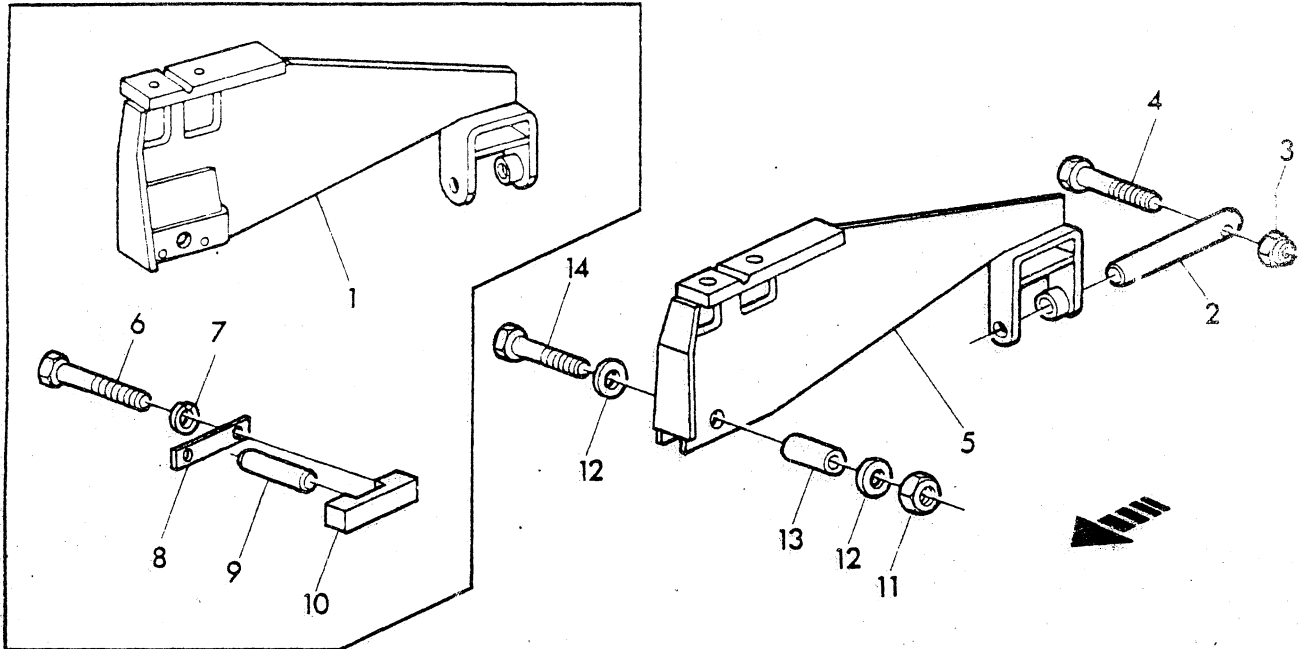

SIDE MOUNTING BRACKETS FOR JD 450A
SUPPORTS DE MONTAGE LATERAUX POUR JD 450A
SEITENKONSOLE FUER JD 450A
SUPPORTI DI MONTAGGIO LATERALI PER JD 450A
SOPORTES DE MONTAJE LATERALES PARA JD 450A
SIDOHALLARE FOR JD 450A
CD 7106

CD 7106

KEY PART NO.	DESCRIPTION	QTY	SERIAL NO.	REMARKS
1	AU 40141 BRACKET	1	X	R. H. ORD AT30393
	AU 40140 BRACKET	1	X	L. H. ORD BU40039
2	U 40247 PIN	2	X	FRONT
3	T 11234 LOCK NUT	2	X	3/8"
4	19H 2023 CAP SCREW	2	X	3/8"X3-1/4"
5	BU 40039 BRACKET	1	X	(A) L. H. ASSY. INCL. KEYS 2-4, 11-14
	AT 30393 BRACKET	1	X	(A) R. H. ASSY. INCL. KEYS 2-4, 11-14 SUB. FOR BU40038
6	19H 1909 CAP SCREW	4	X	3/4"X3-3/4"
7	12H 236 LOCK WASHER	4	X	3/4"
8	U 20039 PLATE	2	X	
9	U 16922 PIN	2	X	REAR
10	U 11134 CLAMP	2	X	
11	T 44249 LOCK NUT	2	X	
12	R 30399 WASHER	4	X	
13	T 47054 PIN	2	X	
14	19H 2097 CAP SCREW	2	X	1"X4-1/2"

(A) WHOLE GOODS (SEPARATE ORDER)
ENSEMBLE (COMMANDE SEPARMENT)
FERTIGTEIL (SEPARAT BESTELLEN)
INSIEME (ORDINARE SEPARATAMENTE)
CONJUNTO (PEDIR POR SEPARADO)
KOMPLETT (BESTALLAS SEPARAT)