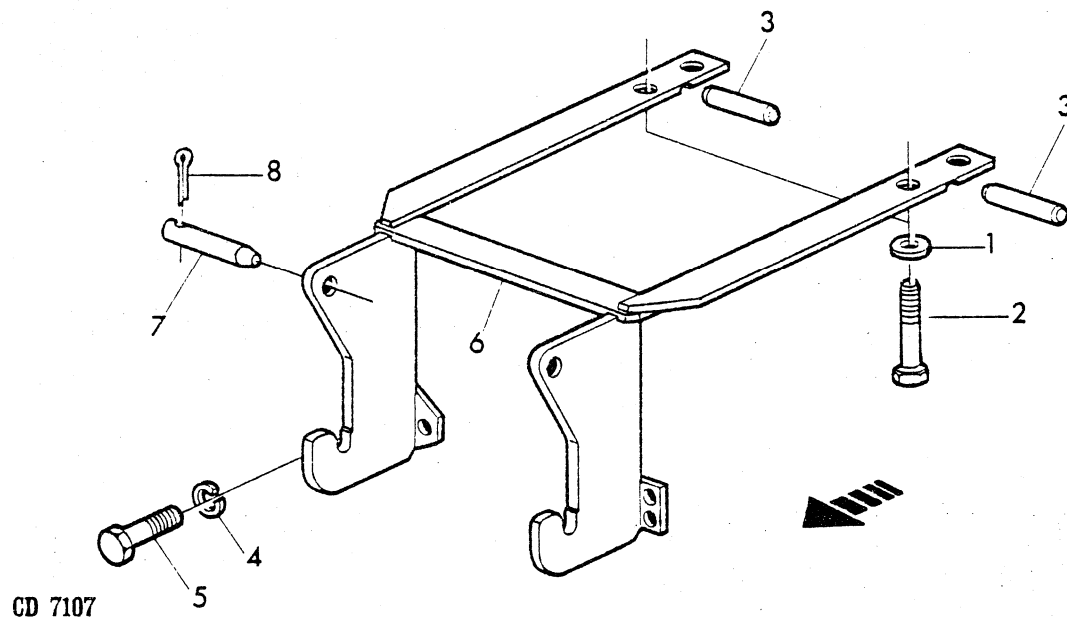

CD 7106

KEY PART NO.	DESCRIPTION	QTY	SERIAL NO.	REMARKS
1	AU 40141 BRACKET	1	X	R. H. ORD AT30393
	AU 40140 BRACKET	1	X	L. H. ORD BU40039
2	U 40247 PIN	2	X	FRONT
3	T 11234 LOCK NUT	2	X	3/8"
4	19H 2023 CAP SCREW	2	X	3/8"X3-1/4"
5	BU 40039 BRACKET	1	X	(A) L. H. ASSY. INCL. KEYS 2-4, 11-14
	AT 30393 BRACKET	1	X	(A) R. H. ASSY. INCL. KEYS 2-4, 11-14 SUB. FOR BU40038
6	19H 1909 CAP SCREW	4	X	3/4"X3-3/4"
7	12H 236 LOCK WASHER	4	X	3/4"
8	U 20039 PLATE	2	X	
9	U 16922 PIN	2	X	REAR
10	U 11134 CLAMP	2	X	
11	T 44249 LOCK NUT	2	X	
12	R 30399 WASHER	4	X	
13	T 47054 PIN	2	X	
14	19H 2097 CAP SCREW	2	X	1"X4-1/2"

KEY PART NO.	DESCRIPTION	QTY	SERIAL NO.	REMARKS
1	M 3301T WASHER	4		X X SUB. FOR 12H236
2	19H 1707 CAP SCREW	4		X X 3/4"X2-3/4"
3	U 17130 PIN	2		X X
4	12H 234 LOCK WASHER	4		X X 1"
5	19H 1874 CAP SCREW	4		X X 1"X2-3/4"
6	AT 31916 BRACKET	1		X X
7	T 35651 PIN	2		X X
8	11H 277 COTTER PIN	2		X X 1/2"X4"