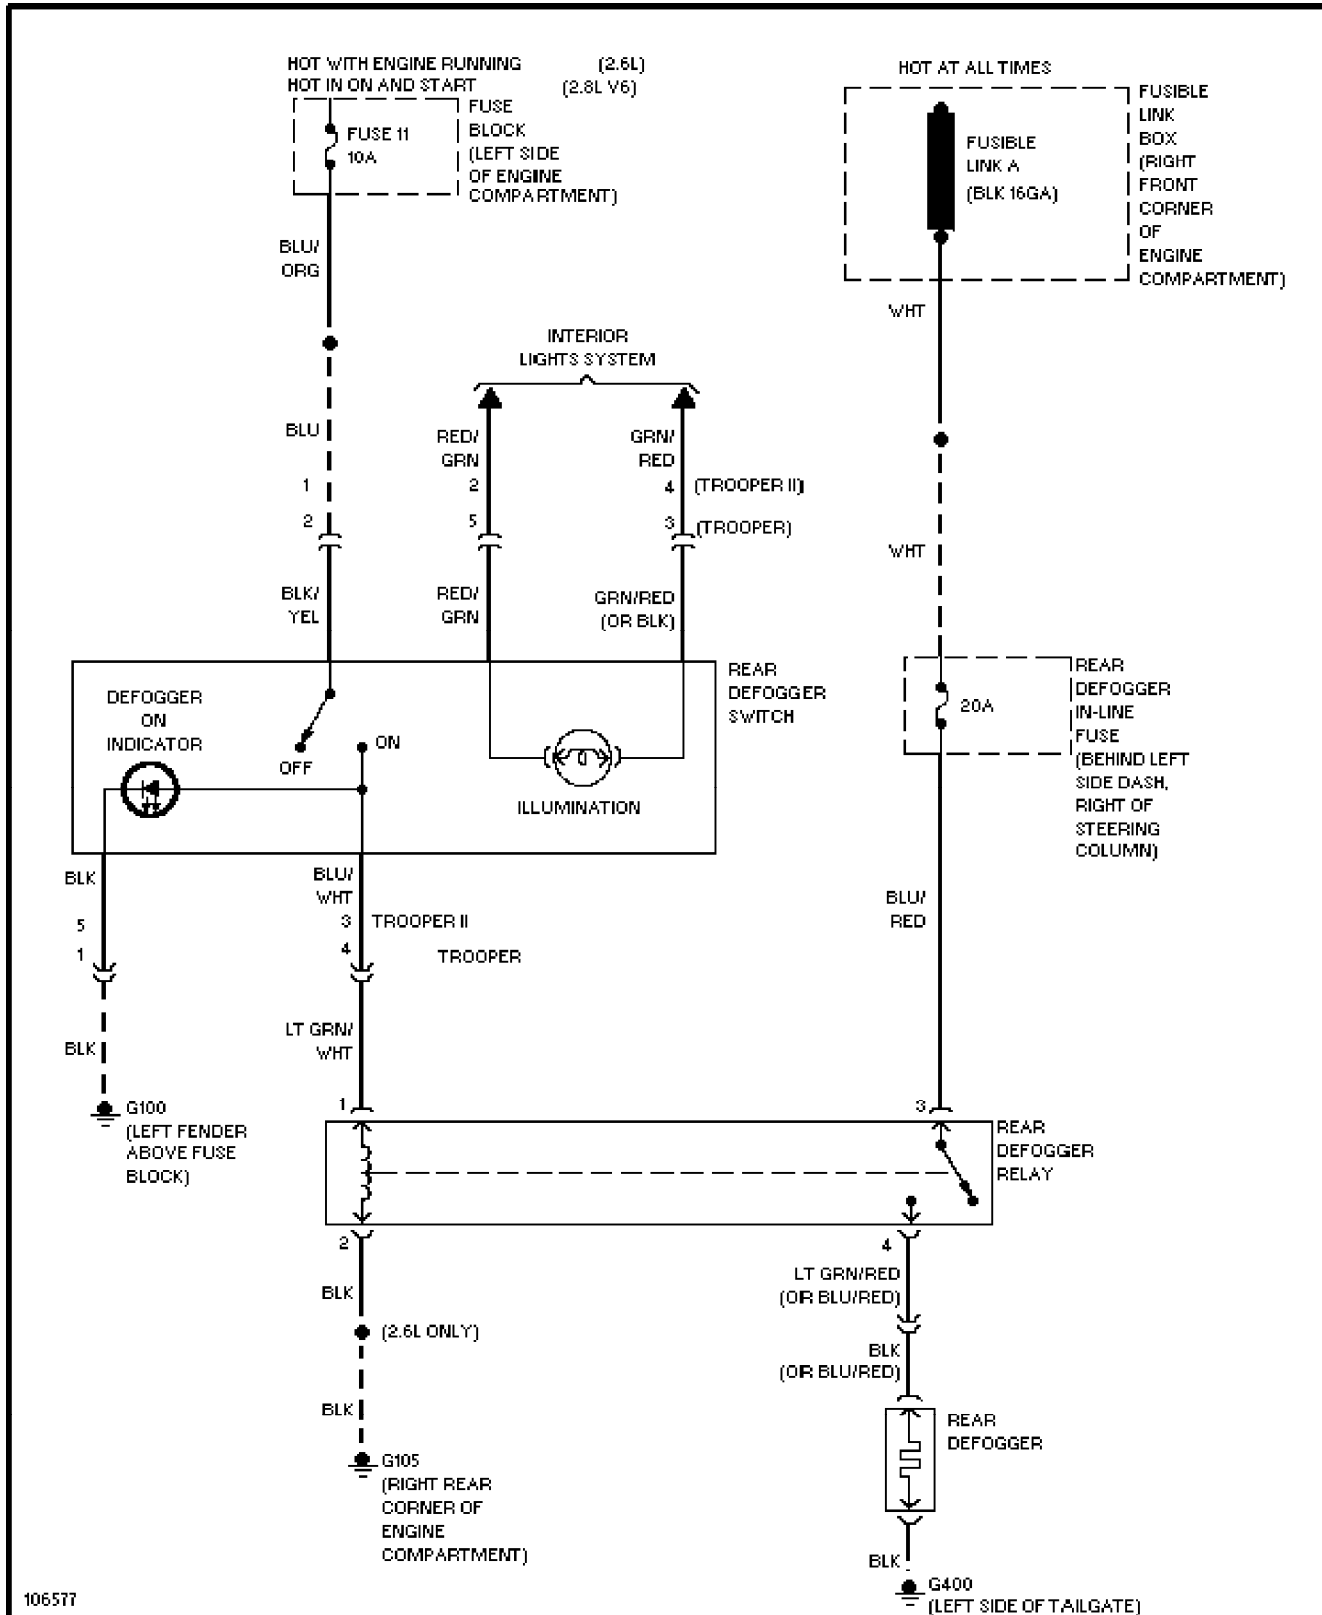

### SYSTEM WIRING DIAGRAMS

#### Defogger Circuit

1990 Isuzu Trooper

For x

Copyright © 1998 Mitchell Repair Information Company, LLC

Monday, September 06, 2004 11:12PM

## SYSTEM WIRING DIAGRAMS

### Horn Circuit (p. 2)

1990 Isuzu Trooper

For x

Copyright © 1998 Mitchell Repair Information Company, LLC

Monday, September 06, 2004 11:12PM