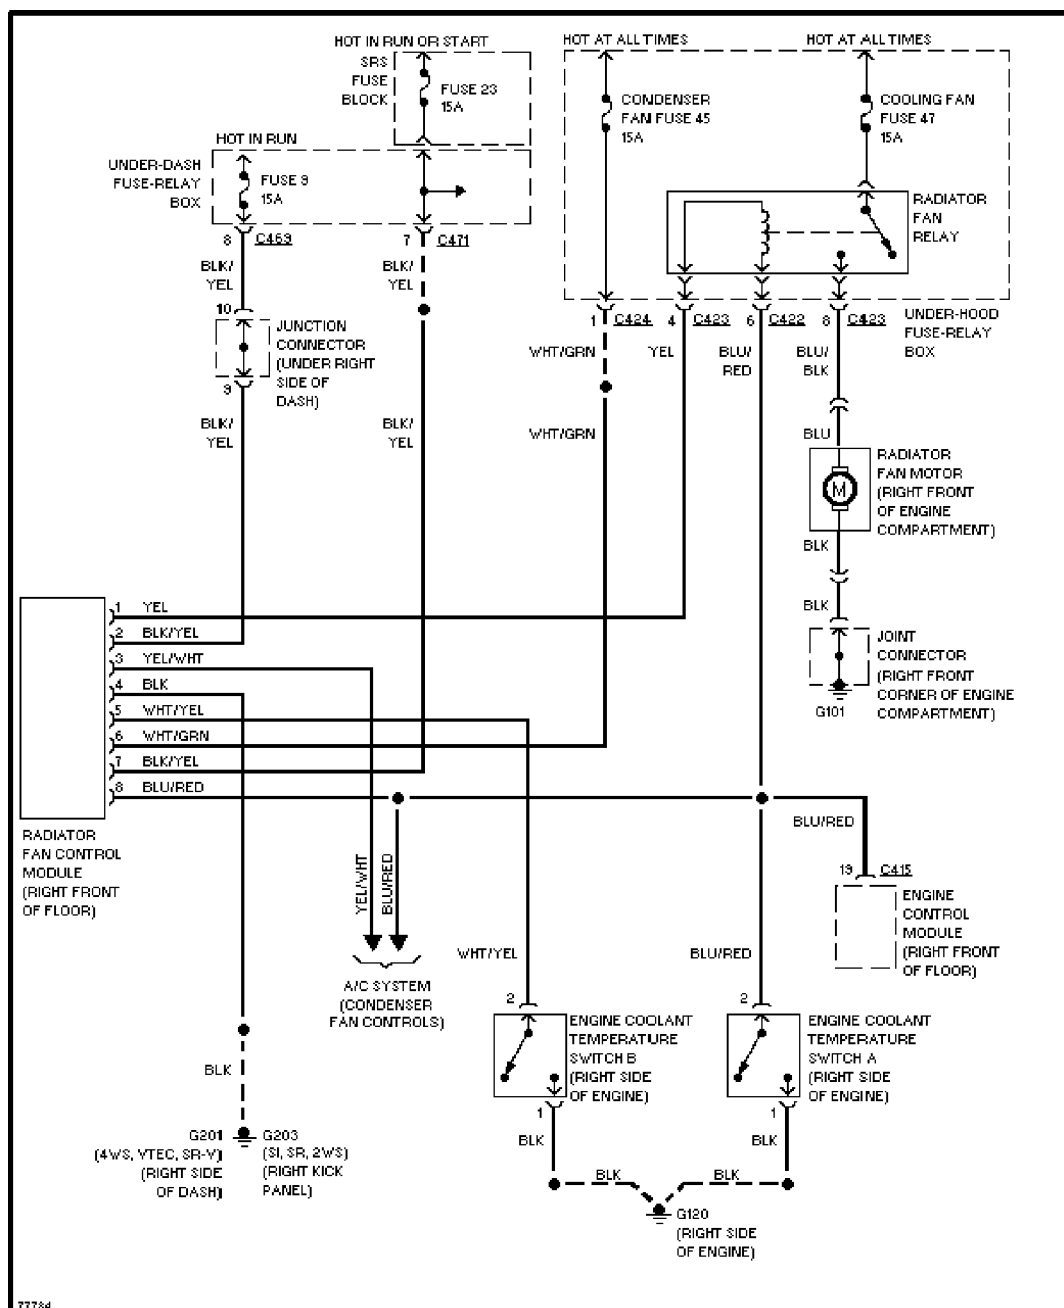

SYSTEM WIRING DIAGRAMS

Article Text

1993 Honda Prelude

For Cadi Centre Nsk CA 95051

Copyright © 1998 Mitchell Repair Information Company, LLC

Sunday, July 08, 2001 11:38AM

ARTICLE BEGINNING

1993 System Wiring Diagrams

Honda - Prelude

COOLING FAN

Cooling Fan Circuit