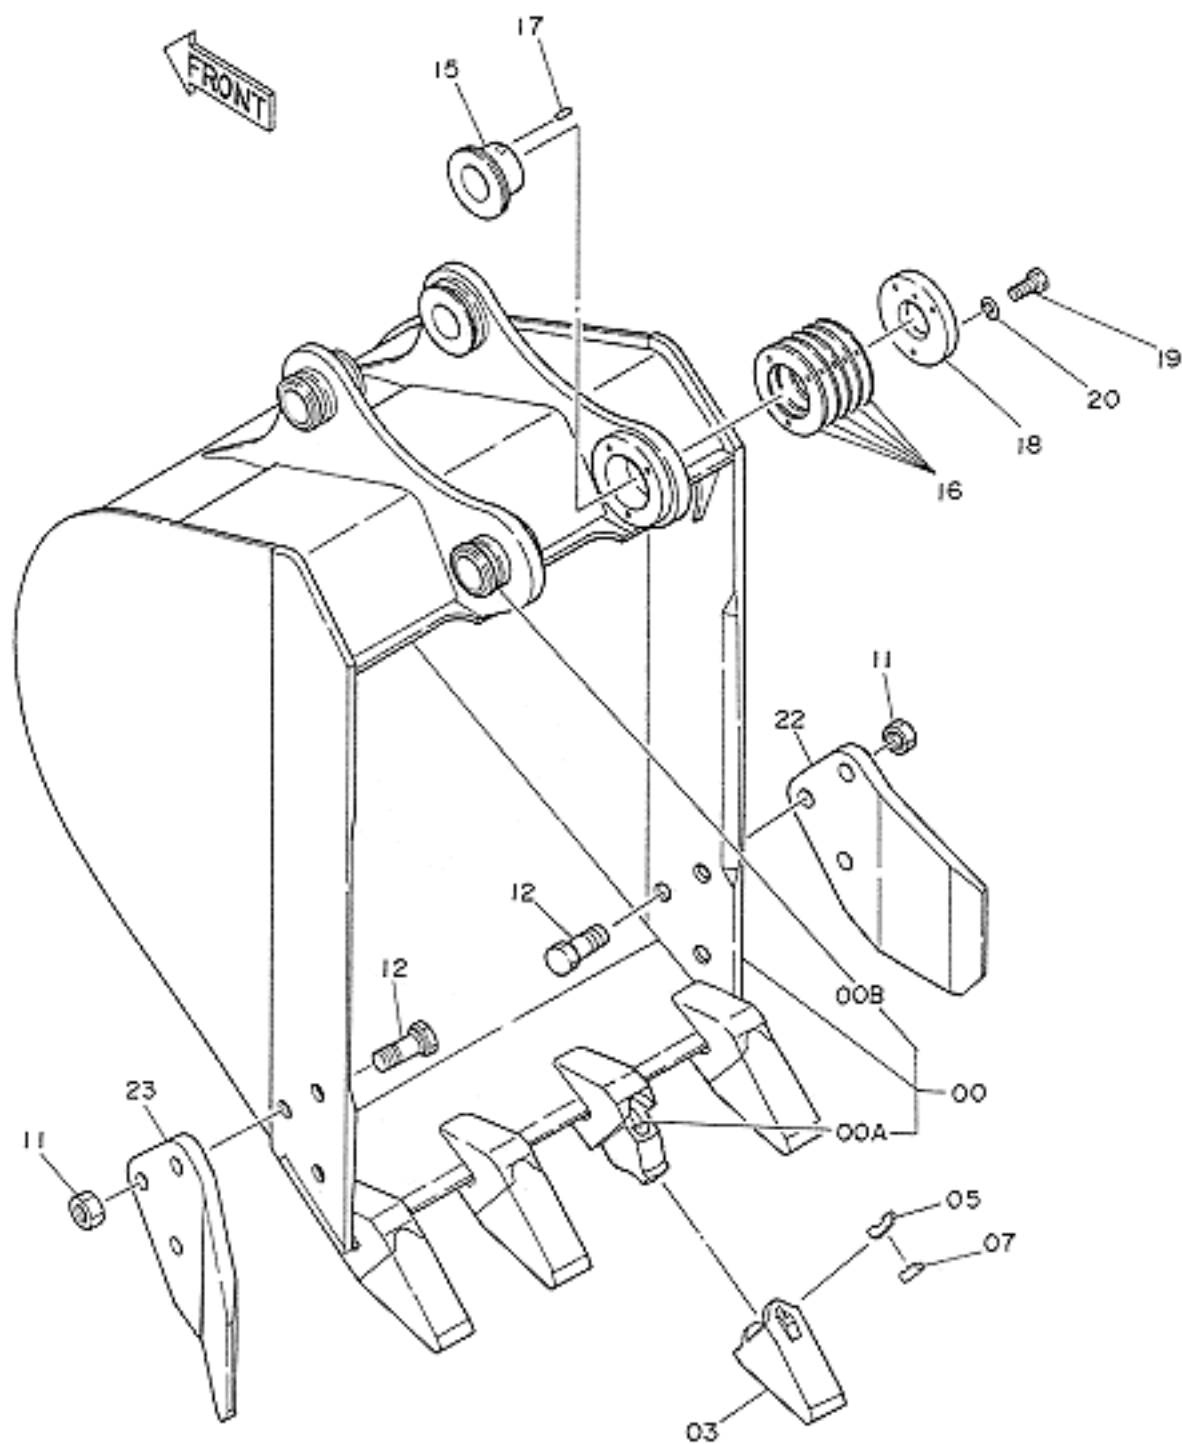

Hitachi Ex60 1 Spare PartsFull download: <http://manualplace.com/download/hitachi-ex60-1-spare-parts/>**HITACHI EX60-1****BUCKET****BUCKET PINS****BUCKET LINKAGES****BUCKET LINKAGES****DIPPER STICK****BOOM****BUCKET CYLINDER****DIPPER STICK CYLINDER****BOOM LIFT CYLINDER****CAB****SEAT****INSTRUMENT PANEL****RELAYS****COMPUTER****WIRING LOOM****HAND SERVO CONTROLS****HEATER A/C****BONNET****DOORS****FUEL TANK****HYDRAULIC TANK****BELLY PLATES****DIESEL ENGINE****RADIATOR****HYDRAULIC OIL COOLER****HYDRAULIC PUMPS****HYD PUMP DRIVE GEARBOX****SLEW MOTOR****SLEW MOTOR GEARBOX****CONTROL VALVE****CENTRE JOINT****SLEW BEARING****TRACK CHAINS & GROUSERS**

BATTERIES

HOSES

OTHER PARTS BOOKS

Bucket

100 { 00A ~ 1
03 ~ 1
05 ~ 1
07 ~ 1

ITEM	PART NO	PART NAME
	9071353	BUCKET ASS'Y
00	9071395	BUCKET
00A	4135495	ADAPTER;TOOTH
00B	4197029	STOPPER
03	4135296	POINT;TOOTH
05	4135497	PIN;LOCK
07	4135498	RUBBER;LOCK
11	J953020	NUT
12	4152074	BOLT
15	3037352	BUSHING
16	4197838	SHIM 1.0
17	4198156	PIN;KNOCK
18	4197837	PLATE
19	J901035	BOLT
20	A590910	WASHER;SPRING
22	3039775	CUTTER;SIDE
23	3039776	CUTTER;SIDE
100	9054069	KIT;POINT

[Home Page](#)

Bucket Pins

ITEM	PART NO	PART NAME
00A-E	7017839	ARM ASS'Y
00A	6008262	ARM
00B	4197842	BUSHING
00C	4197481	BUSHING
00D	4197031	STOPPER

00E	4197029	STOPPER
01	4094086	SEAL;DUST
02	4094088	SEAL;DUST
04A-E	8040619	LINK ASS'Y
04A	3040532	LINK
04B	4197839	BUSHING
04C	4094087	SEAL;DUST
04D	4094088	SEAL;DUST
04E	4197841	BUSHING
05A-E	8040620	LINK ASS;Y
05A	3040533	LINK
05B	4197839	BUSHING
05C	4094087	SEAL;DUST
05D	4094088	SEAL;DUST
05E	4197841	BUSHING
06	3037342	LINK (R)
07	8037570	LINK (L)
08	3038480	PIN
11	3037350	PIN
12	3037349	PIN
13	3037345	PIN
15	3038481	PIN
16	4065688	RING
17	4065689	PIN
18	4141000	RING
19	4141001	PIN
21	J75481	FITTING
22	4094085	O-RING
24	4037725	PIECE
28	3041074	PIN