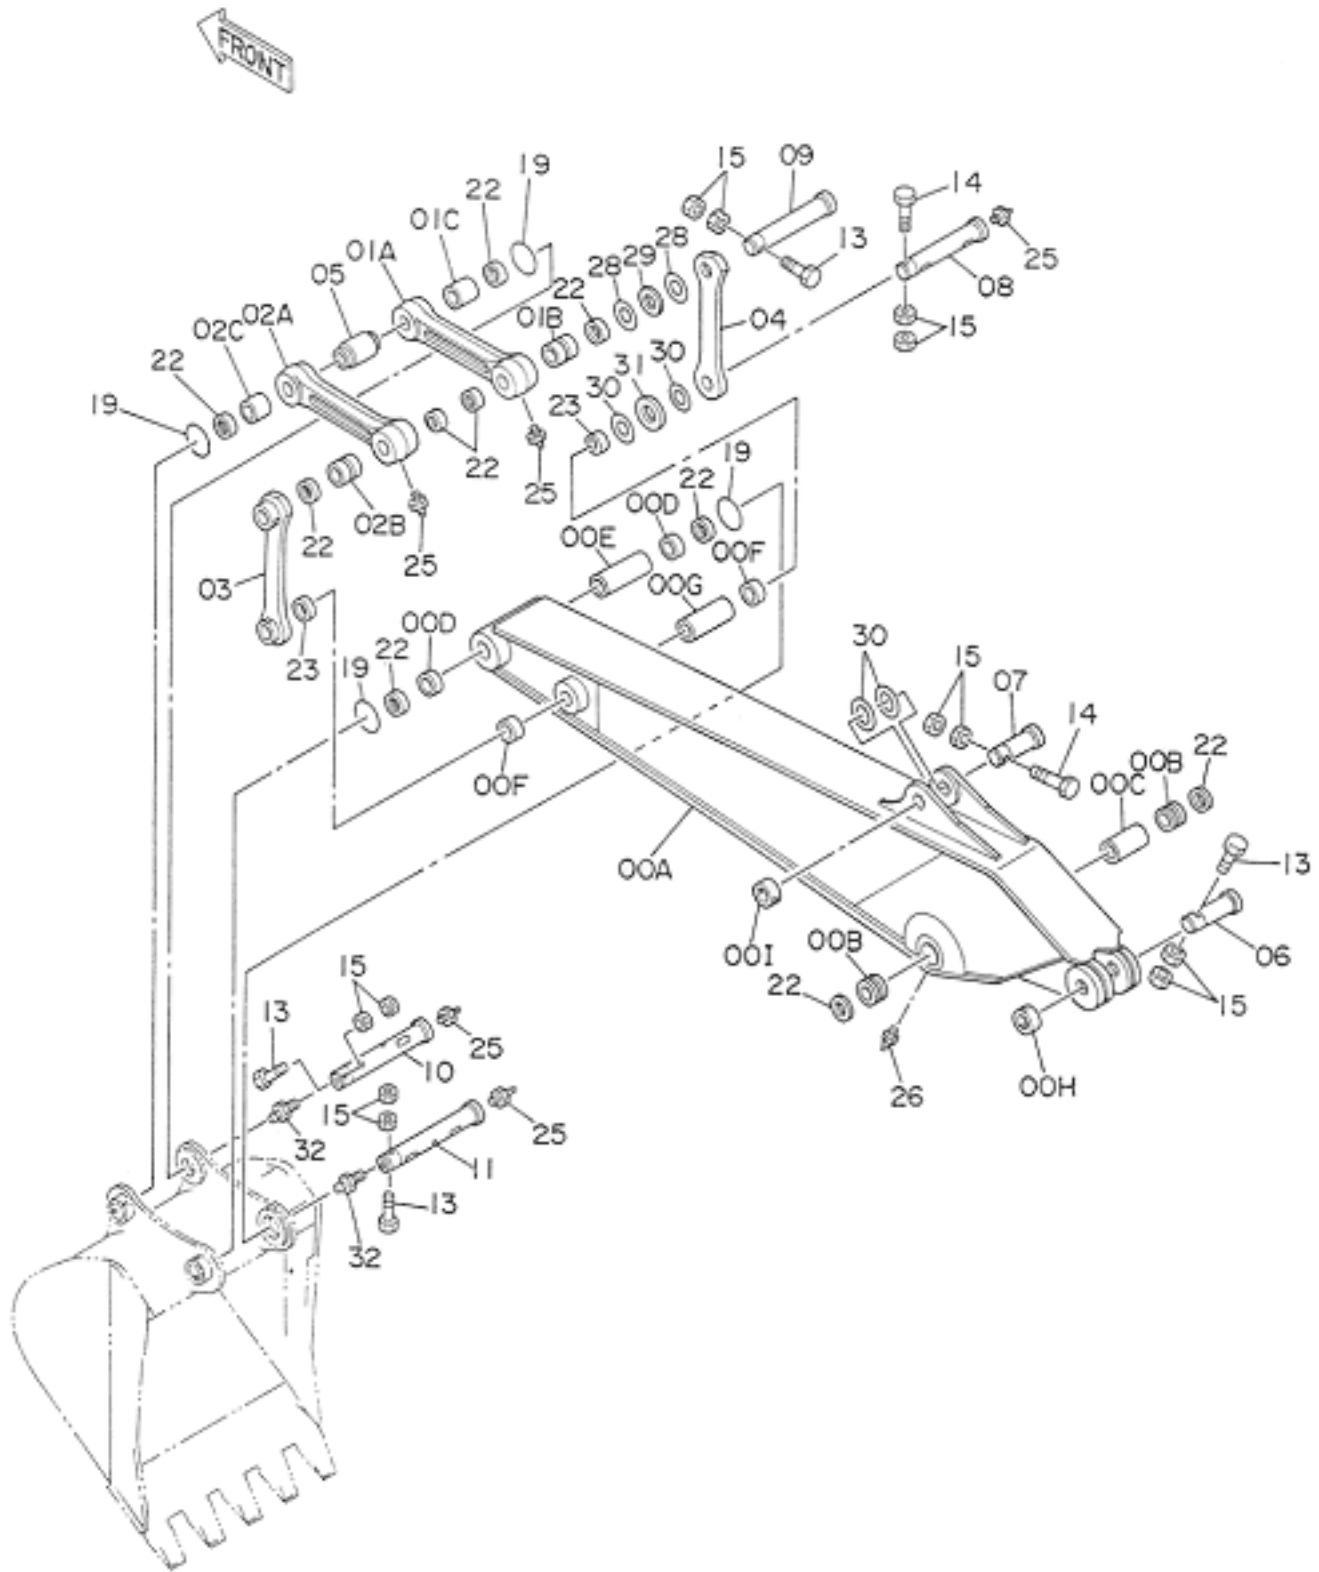

CONTROL VALVE

CENTRE JOINT

SLEW BEARING

TRACK CHAINS & GROUSERS

TOP ROLLERS

FRONT IDLERS

RECOIL SPRINGS

TRACK ADJUSTERS

100	{	00A	~	1
		01	~	1
		02	~	1
		03	~	1

ITEM	PART NO.	PART NAME
	9071708	BUCKET ASS'Y
00	8037019	BUCKET
00A	4195699	ADAPTER;TOOTH
00B	4143531	STOPPER
01	4512365	POINT;TOOTH
02	4512366	PIN;LOCK
03	4501625	RUBBER;LOCK
04	2021232	CUTTER;SIDE
05	2021233	CUTTER;SIDE
06	J932265	BOLT
07	J951022	NUT
08	A590922	WASHER;SPRING
09	4143522	BOSS
10	4143524	SHIM 1.0
11	4143525	SHIM 0.5
12	4143523	PLATE
13	J901645	BOLT
14	A590916	WASHER;SPRING
15	4179110	PIN;KNOCK
100	9056408	KIT;POINT

[Home Page](#)

Bucket Pins

ITEM	PART NO.	PART NAME
------	----------	-----------

00A-I	7017643	ARM ASS'Y
00A	6008137	ARM
00B	3026077	BUSHING
00C	4143372	SPACER
00D	3026075	BUSHING
00E	4143370	SPACER
00F	3026076	BUSHING
00G	4143371	SPACER
00H	4143531	STOPPER
00I	4067720	STOPPER
01A-C	8037697	LINK (WITH BUSHING)
01A	2023924	LINK
01B	3037259	BUSHING
01C	3028854	BUSHING
02A-C	8037698	LINK (WITH BUSHING)
02A	2023925	LINK
02B	3037259	BUSHING
02C	3028854	BUSHING
03	8026311	LINK
04	3026104	LINK
05	4155763	SPACER
06	3037538	PIN
07	3026126	PIN
08	3037539	PIN
09	3037540	PIN
10	3037541	PIN
10	3041581	PIN
11	3037542	PIN
11	3041580	PIN
13	M222005	BOLT
14	M222004	BOLT
15	J591020	NUT
19	4100180	O-RING
22	4074008	SEAL;DUST
23	4067901	SEAL;DUST
25	J75481	FITTING
26	J75581	FITTING