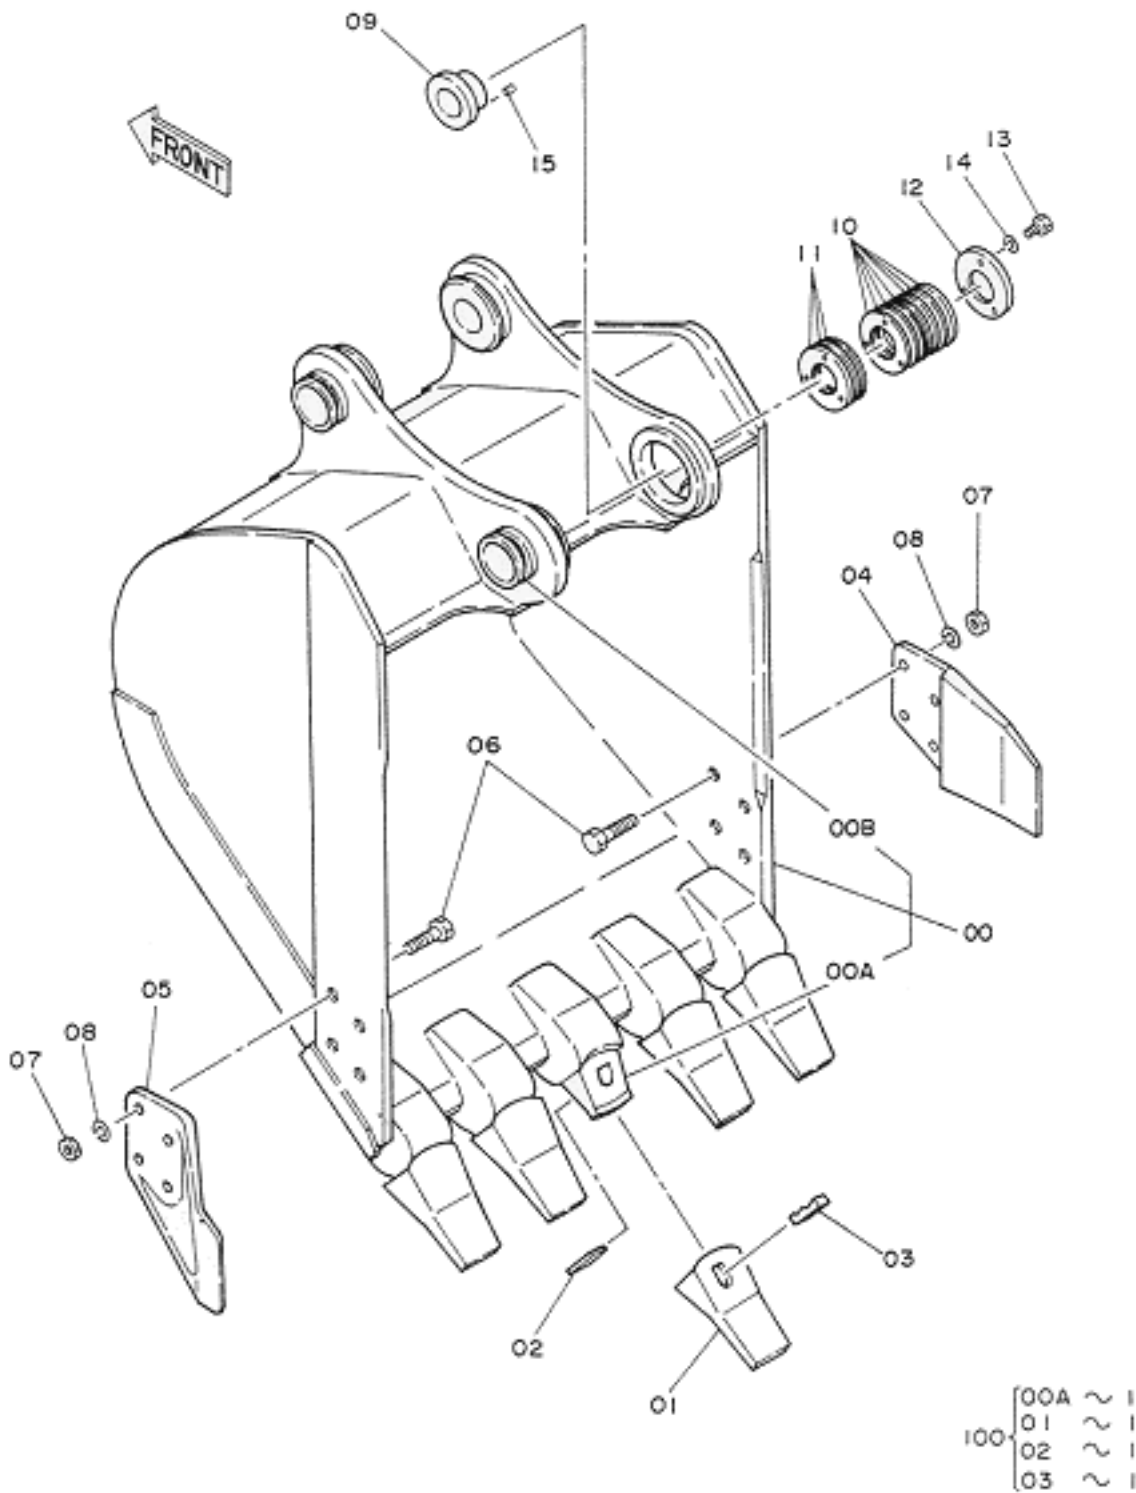

CENTRE JOINT

SLEW BEARING

TRACK CHAINS & GROUSERS

TOP ROLLERS

FRONT IDLERS

RECOIL SPRINGS

TRACK ADJUSTERS

BOTTOM ROLLERS

# Bucket

ITEM	PART NO.	PART NAME
------	----------	-----------

	>9071463	BUCKETASS'Y
00	8038183	BUCKET
00A	4188013	ADAPTOR; TOOTH
00B	4197033	STOPPER
01	963228	POINT; TOOTH
02	963229	PIN; LOCK
03	963227	RUBBER; LOCK
04	2015428	CUTTER; SIDE
05	2015429	CUTTER; SIDE
06	J932050	BOLT
07	J951020	NUT
08	A590920	WASHER; SPRING
09	3028363	BUSHING
10	4143635	SHIM 1.0
11	4143636	SHIM 0.5
12	4143634	PLATE
13	J901440	BOLT
14	A590914	WASHER; SPRING
15	4179109	PIN; KNOCK
100	9075345	KIT; POINT

# Bucket Pins

ITEM

PART NO.

PART NAME

	9073649	BUCKET ASS'Y
00	8038697	BUCKET
00A	4188013	ADAPTOR; TOOTH
00B	4197033	STOPPER
01	963228	POINT; TOOTH
02	963229	PIN; LOCK
03	963227	RUBBER; LOCK
09	3028363	BUSHING
10	4143635	SHIM 1.0
11	4143636	SHIM 0.5
12	4143634	PLATE
13	J901440	BOLT
14	A590914	WASHER; SPRING
15	4179109	PIN; KNOCK
100	9075345	KIT; POINT