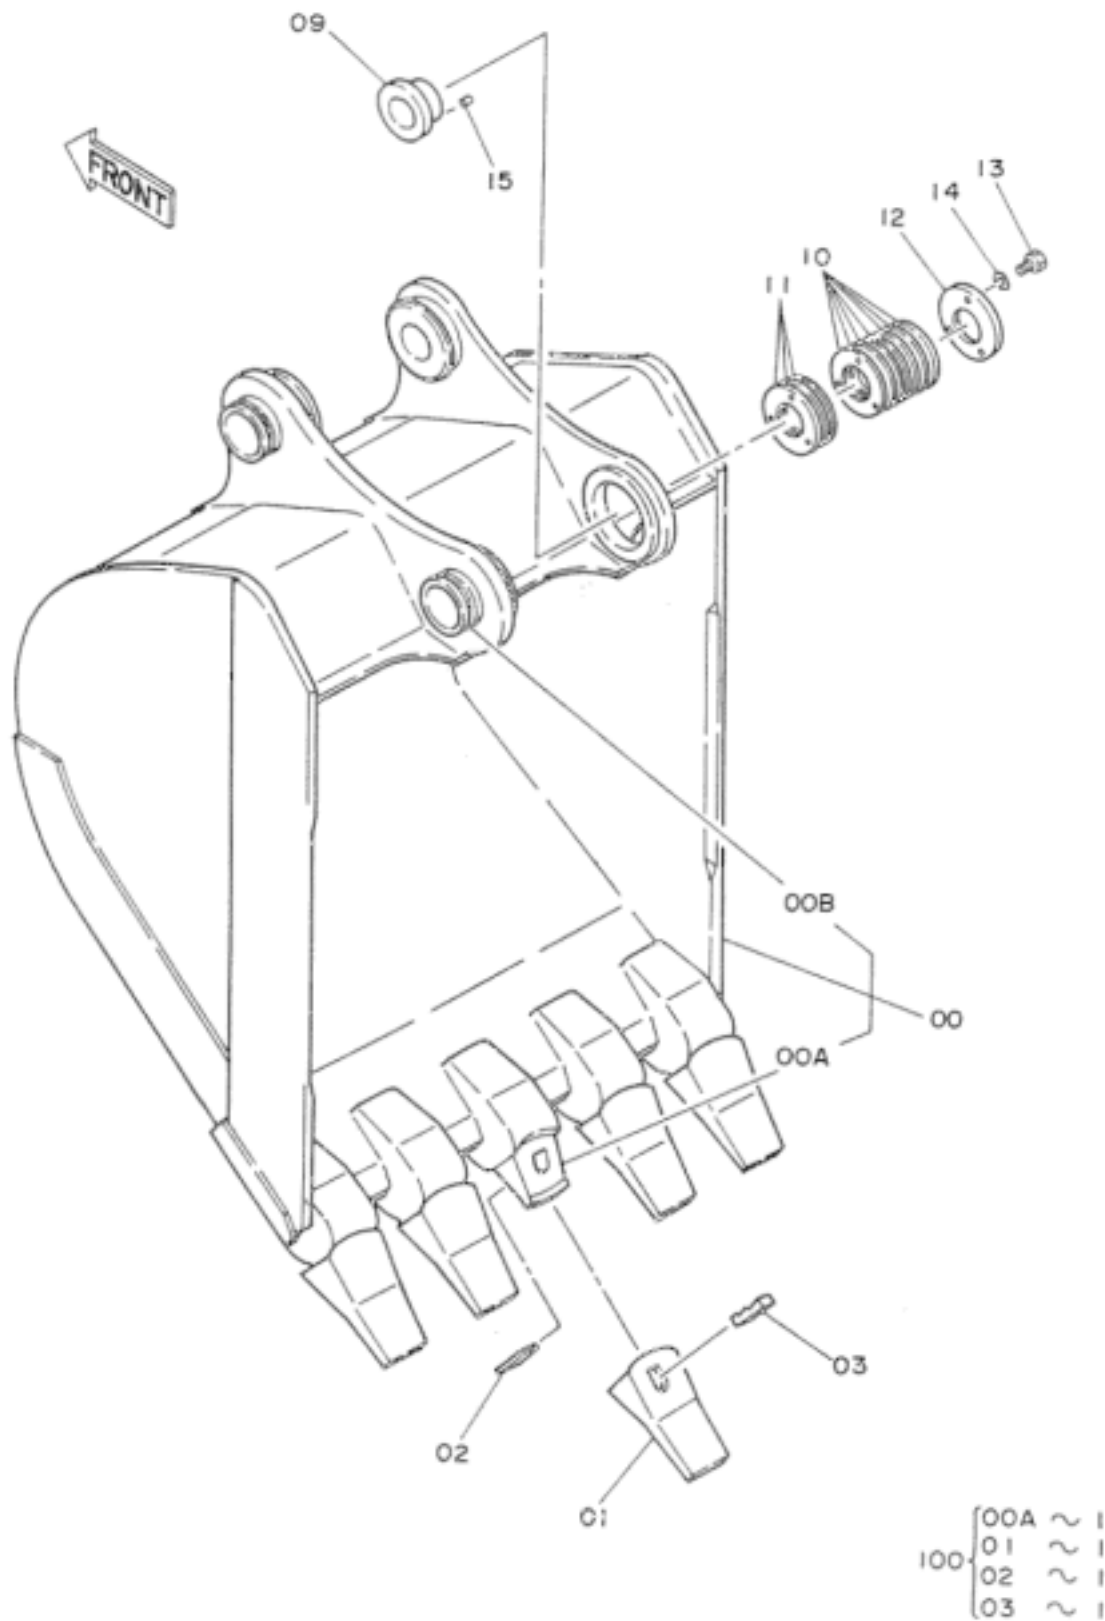

# Bucket

ITEM	PART NO.	PART NAME
------	----------	-----------

	>9071463	BUCKETASS'Y
00	8038183	BUCKET
00A	4188013	ADAPTOR; TOOTH
00B	4197033	STOPPER
01	963228	POINT; TOOTH
02	963229	PIN; LOCK
03	963227	RUBBER; LOCK
04	2015428	CUTTER; SIDE
05	2015429	CUTTER; SIDE
06	J932050	BOLT
07	J951020	NUT
08	A590920	WASHER; SPRING
09	3028363	BUSHING
10	4143635	SHIM 1.0
11	4143636	SHIM 0.5
12	4143634	PLATE
13	J901440	BOLT
14	A590914	WASHER; SPRING
15	4179109	PIN; KNOCK
100	9075345	KIT; POINT

# Bucket Pins

ITEM

PART NO.

PART NAME

	9073649	BUCKET ASS'Y
00	8038697	BUCKET
00A	4188013	ADAPTOR; TOOTH
00B	4197033	STOPPER
01	963228	POINT; TOOTH
02	963229	PIN; LOCK
03	963227	RUBBER; LOCK
09	3028363	BUSHING
10	4143635	SHIM 1.0
11	4143636	SHIM 0.5
12	4143634	PLATE
13	J901440	BOLT
14	A590914	WASHER; SPRING
15	4179109	PIN; KNOCK
100	9075345	KIT; POINT