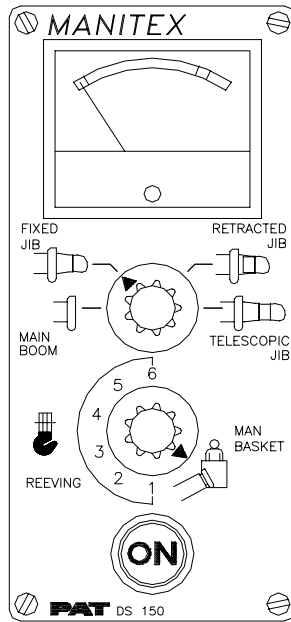

PAT

www.patamerica.com

PAT America, Inc.

PAT

LOAD MOMENT INDICATOR

DS 150

for Truck Mounted Cranes

OPERATOR'S MANUAL