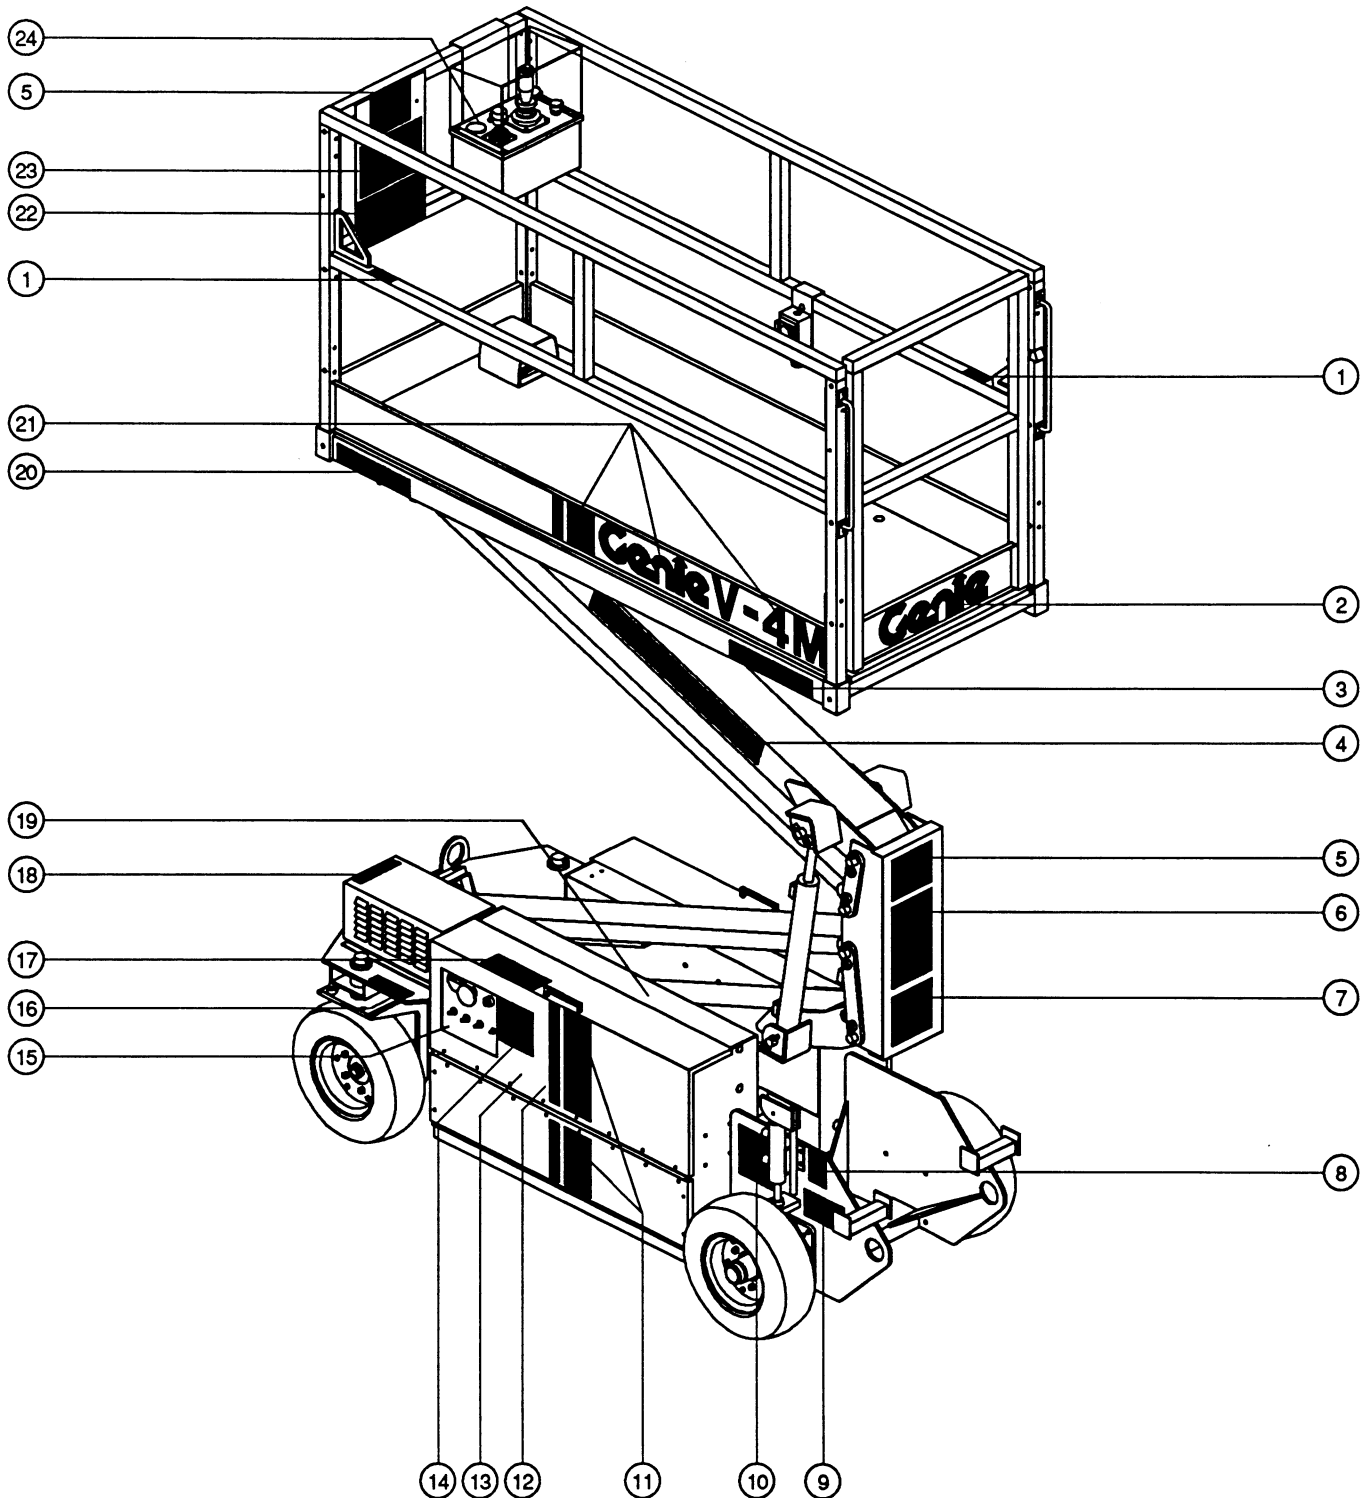

1. Decals and Paint

Left Side View

1. Decals and Paint

Left Side View

Index No.	Part No.	Description	Quantity Per Illustration	Index No.	Part No.	Description	Quantity Per Illustration
--	27053	Decal Kit - Safety/Instructional (includes all <u>except</u> index No's. 2, 4, 11 & 21)		10	24917J	Decal - "Brake Release Instructions"	1
--	25136	Decal Kit - Cosmetic (includes Index No's. 2, 4, 11 & 21)		11	24949	Decal - Stripes	1
--	1483	Paint - Genie Blue, 3.78 Liter (1 Gallon)		12	25918J	Decal - Hydraulic Schematic (inside cover)	1
--	1484	Paint - Genie Blue, 340.5 Gram (12 Ounce) Aerosol		13	25917J	Decal - Electrical Diagram (inside cover)	1
--	1266	Paint - Genie Grey, 3.78 Liter (1 Gallon)		14	18684J	Decal - "Ground Control Pre-Start"	1
--	1268	Paint - Genie Grey, 340.5 Gram (12 Ounce) Aerosol		15	24916J	Decal - Ground Control Panel	1
1	916260	Decal - Safety Belt Anchor	2	16	24973J	Decal - "Machine Will Not Operate"	1
2	18612	Decal - "Genie"	1	17	25913J	Decal - "Manual Lowering Valve Location"	1
3	24939J	Decal - "Maximum Height"	1	18	25919J	Decal - "Charge After Shift"	1
4	24951J	Decal - "Tomei"	1	19	916251J	Decal - "Manual Lower Valve Instructions" (inside cover)	1
5	25920J	Decal - "Load Capacity and Distribution"	2	20	24935J	Decal - "Maximum Capacity"	1
6	25914J	Decal - "Maintenance Instructions" .	1	21	24980	Decal - "Genie V-4M" with stripe	1
7	25921J	Decal - "Secure As Shown For Transport"	1	22	916300J	Decal - "Warning Before Operating"	1
8	25922J	Decal - Pinch Point	1	23	25915J	Decal - "Operating Instructions"	1
9	916245J	Decal - "Proper Tire Usage Warning"	1	24	24974J	Decal - Platform Control Panel	1