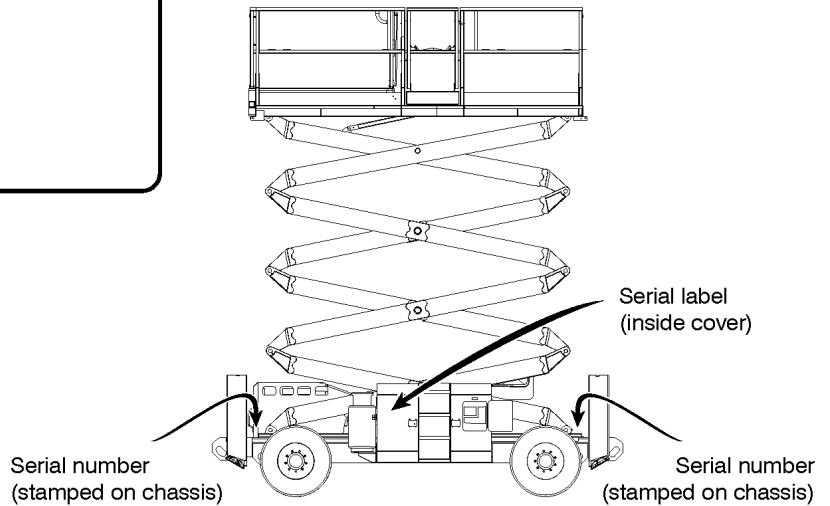

ANSI A92.6  
B354.2

Genie Industries  
18340 NE 76th Street  
Redmond, WA 98052  
USA

1 111111

Table of Contents

This manual is updated frequently. If you have a printed manual, you can keep it up to date by downloading new figures from the Genie website at [www.genielift.com](http://www.genielift.com). For the most up-to-date parts information, visit the Parts Lookup System on the Genie website at [www.genielift.com](http://www.genielift.com).