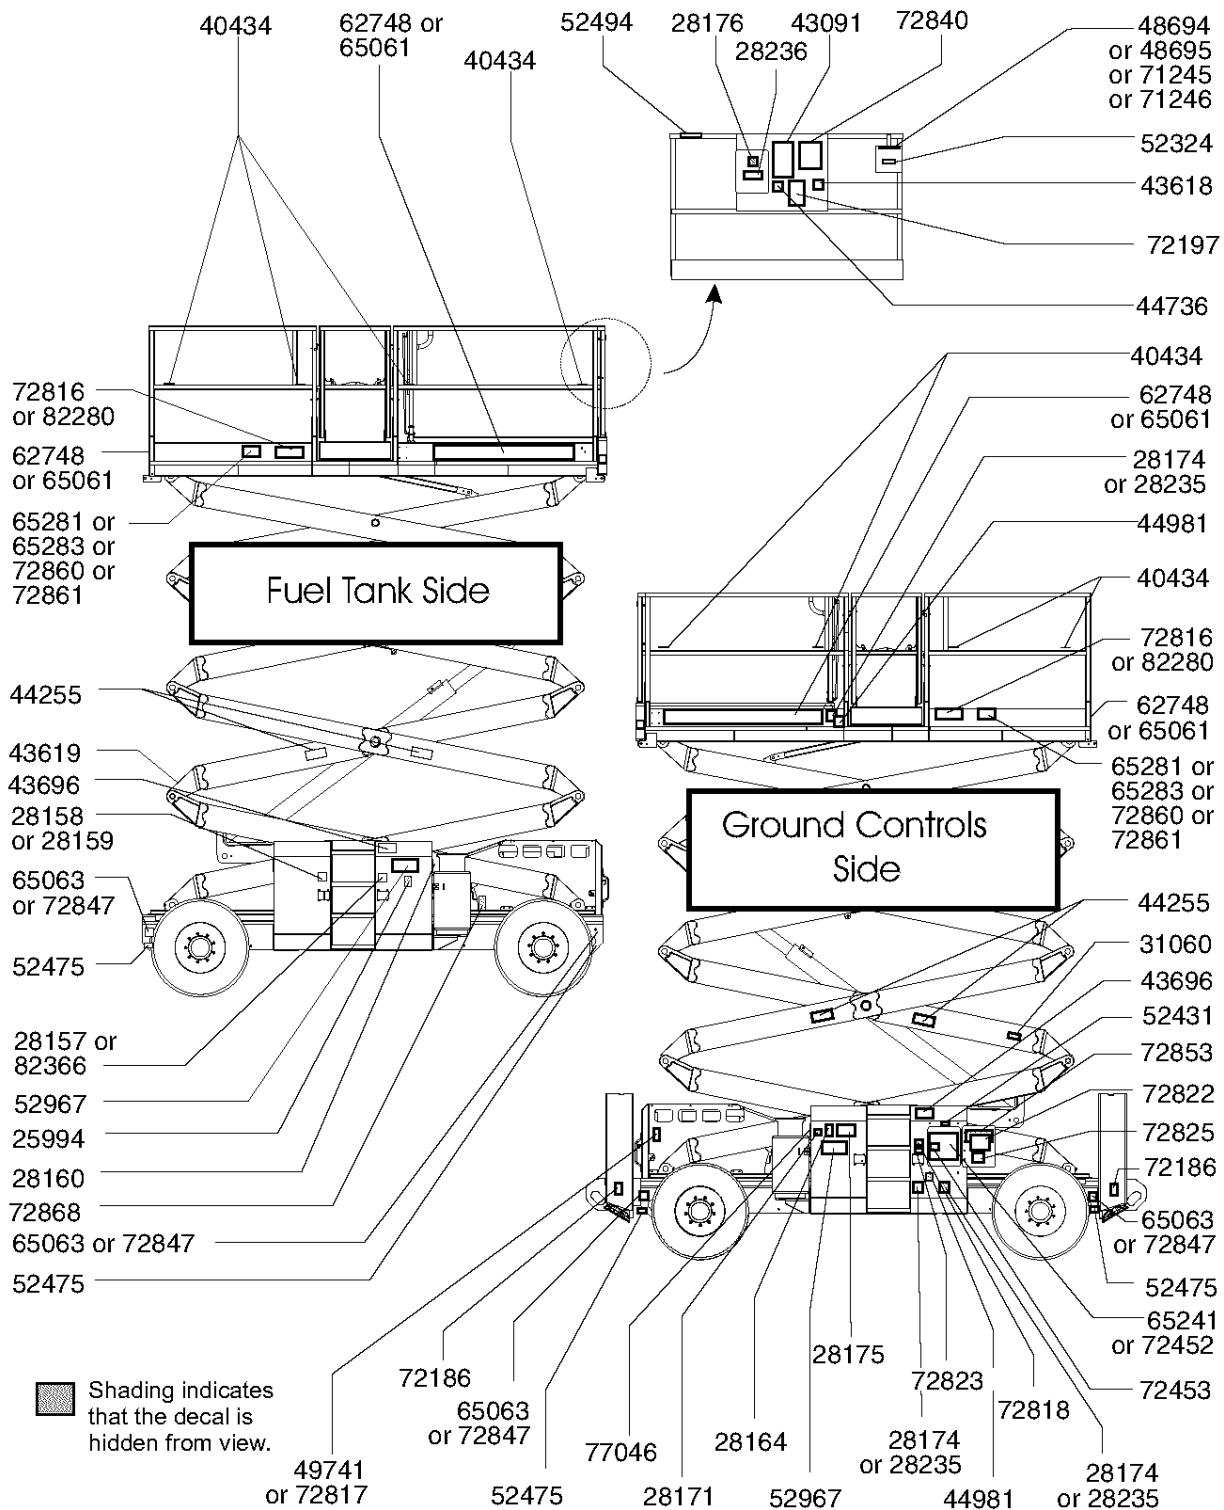

101.1 Decals with Words (to SN 41522)

101.1 Decals with Words (to SN 41522)

Item	Part No.	Description	Qty.	Item	Part No.	Description	Qty.
--	33550	TAPE,WARNING,BLK/YEL, 50***		22	48694	DECAL,PLAT CTRLS,G/LPG NO	
--	97374	DECAL KIT,SAFETY/INST,GS84/90 <i>(includes items 6, 7, 9, 10, 12, 12-20, 25-28, 40, 44-50, 53 and 56)</i>				OUTR.....1 <i>(gasoline/LPG models without outriggers)</i>	1
1	25994	DECAL,NOTICE,SHUTOFF VALVES.....1	1	23	48695	DECAL,PLAT CTRLS,DSL NO	
2	28157	DECAL,USE DEXRON***.....1	1			OUTRGR.....1 <i>(diesel models without outriggers)</i>	1
3	28158	DECAL,LABEL,UNLEADED GAS ONLY.....1 <i>(gasoline/LPG models)</i>	1	24	49741	DECAL,NOTICE,FORD EFI ENG SPEC.....1	1
4	28159	DECAL,LABEL,DIESEL FUEL.....1 <i>(diesel models)</i>	1	25	52324	DECAL,LABEL,UP/DOWN & FNCTN EN.....1	1
5	28160	DECAL,LABEL,LIQUID PROPANE.....1 <i>(gasoline/LPG models)</i>	1	26	52431	DECAL,LABEL,GROUND CONTROL PNL.....1	1
6	28164	DECAL,NOTICE,HAZARDOUS MAT'LS*.....1	1	27	52475	DECAL,LABEL,TRANSPORT TIEDOWN*.....4	4
7	28171	DECAL,DANGER,NO SMOKING***.....1	1	28	52494	DECAL,CAUTION,CRUSH HAZ, RAILS.....1	1
8	28174	DECAL,POWER TO PLATFORM 230V.....3	3	29	52967	DECAL,COSMETIC,4 X 4.....2	2
9	28175	DECAL,WARNING-COMPART ACCESS.....1	1	30	62748	DECAL,COSMETIC,GENIE GS-4390.....4	4
10	28176	DECAL,LABEL,MANUAL NOT HERE.....1	1	31	65061	DECAL,COSMETIC,GENIE GS-5390.....4	4
11	28235	DECAL,POWER TO PLATFORM 115V.....3	3	32	65063	DECAL,NOTICE,TIRE SPECS.....4	4
12	28236	DECAL,WARN,IMPROPER OPERATION.....1	1	33	65241	DECAL, D.F. CONTROL PANEL.....1	1
13	31060	DECAL,DANGER DO NOT ALTER SWTC.....1	1	34	65281	DECAL,NOTICE,SIDE FORCE,350 LB.....2 <i>GS-4390 (ANSI and CSA)</i>	2
14	40434	DECAL,LANYARD ANCHORAGE POINT.....8	8	35	65283	DECAL,NOTICE,SIDE FORCE AUS.....2 <i>GS-4390 (CE and Australia)</i>	2
15	43091	DECAL,DANGER,GENERAL SAFETY.....1	1	36	71245	DECAL,PLAT CTRLS,G/LPG W	
16	43618	DECAL,LABEL-DIRECTION ARROWS.....1	1			OUTRG.....1 <i>(gasoline/LPG models with outriggers)</i>	1
17	43619	DECAL,LABEL,SAFETY ARM.....1	1	37	71246	DECAL,PLAT CTRLS,DSL W	
18	43696	DECAL,DANGER,ELEC HAZARD,GS.....2	2			OUTRG.....1 <i>(diesel models with outriggers)</i>	1
19	44255	DECAL,DANGER,CRUSHING HAZARD.....4	4	38	72816	DECAL,NOTICE,MAX CAP,1500 LBS.....2 <i>(models with 1 or 2 decks)</i>	2
20	44736	DECAL,DANGER,TIP-OVER,TILT....1	1	39	72817	DECAL,NOTICE,DEUTZ DIESEL SPEC.....1	1
21	44981	DECAL,LABEL,AIRLINE 110 PSI.....2	2	40	72452	DECAL,GROUND CONTROL PANEL.....1	1
				41	72453	DECAL,GLOW PLUG.....1	1
				42	72186	DECAL,CAUTION,CRUSHING HAZARD.....4	4