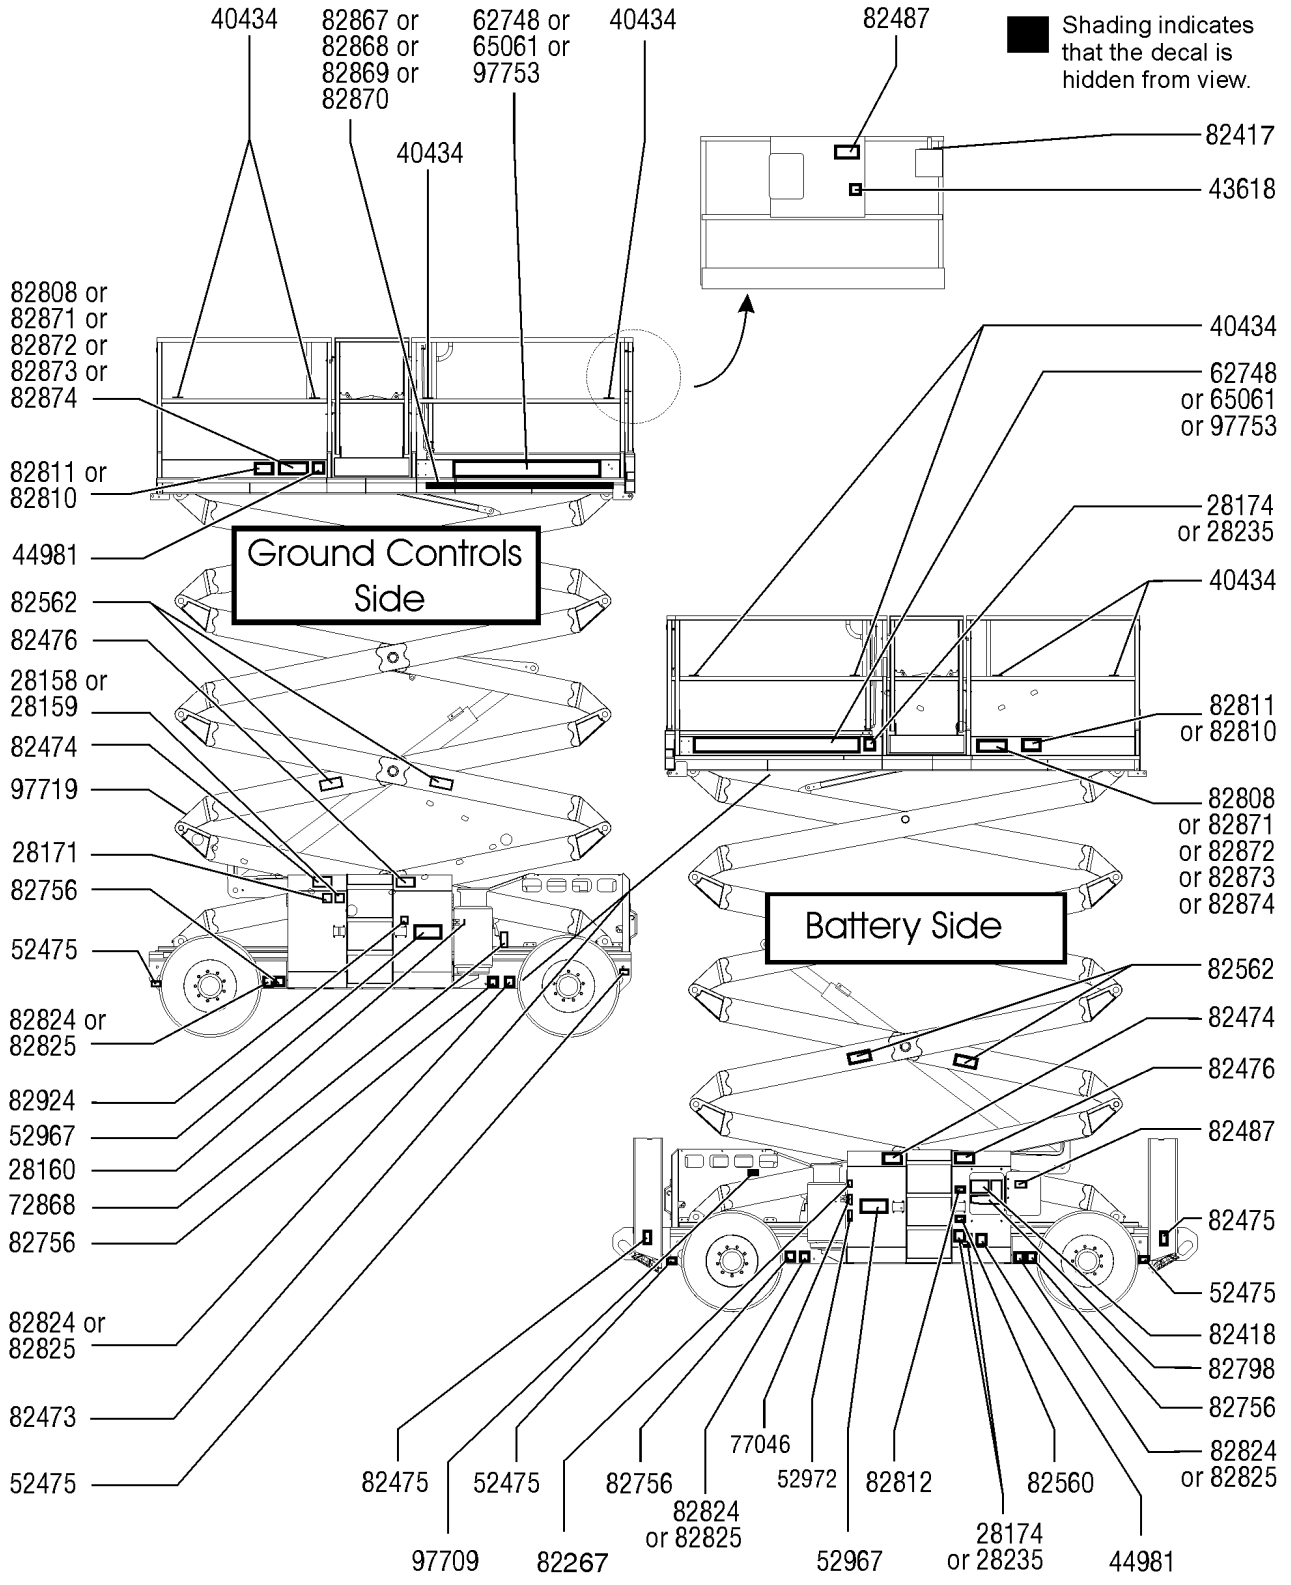

103.1 Decals with Symbols (from SN 41523)

103.1 Decals with Symbols (from SN 41523)

Item	Part No.	Description	Qty.	Item	Part No.	Description	Qty.
--	33550	TAPE,WARNING,BLK/YEL, 50***		24	82487	DECAL,SYMBOL-READ THE MANUAL.....	2
--	84837	DECAL KIT,SAFETY/INSTR,GS90/84 (includes items 4, 7-8, 10, 15, 20-21, 23-26, 28, 32 and 48)		25	82560	DECAL,SYMBOL-SKIN INJECT HAZRD.....	1
1	28158	DECAL,LABEL,UNLEADED GAS ONLY.....	1	26	82562	DECAL,SYMBOL-CRUSHING HAZARD.....	4
2	28159	DECAL,LABEL,DIESEL FUEL.....	1	27	82756	DECAL,LABEL,TIRE PRESS,GS90 CE.....	4
3	28160	DECAL,LABEL,LIQUID PROPANE.....	1	28	82798	DECAL,GROUND CONTROL PANEL.....	1
4	28171	DECAL,DANGER,NO SMOKING***.....	1	29	82808	DECAL,DANGER,MAX CAP,3384 ANSI.....	2
5	28174	DECAL,POWER TO PLATFORM 230V.....	3			GS-3390 (ANSI and CSA)	
6	28235	DECAL,POWER TO PLATFORM 115V.....	3	30	82810	DECAL,DANGER,SIDE FRC,ANSI.....	2
7	40434	DECAL,LANYARD ANCHORAGE POINT.....	8			GS-4390 (ANSI and CSA)	
8	43618	DECAL,LABEL-DIRECTION ARROWS.....	1	31	82811	DECAL,DANGER,MANUAL FORCE,400N.....	2
9	44981	DECAL,LABEL,AIRLINE 110 PSI.....	2			(CE)	
10	52475	DECAL,LABEL,TRANSPORT TIEDOWN*.....	4	32	82812	DECAL,LABEL,READ THE SERV MAN.....	1
11	52967	DECAL,COSMETIC,4 X 4.....	2	33	82819	DECAL,DANGER,SIDE FRC,5390 ANS.....	2
12	52972	DECAL,CE MARK,3".....	1			GS-5390 (ANSI and CSA)	
13	62748	DECAL,COSMETIC,GENIE GS-4390.....	2	34	82820	DECAL,DANGER,MAX CAP,4390 ANSI.....	2
14	65061	DECAL,COSMETIC,GENIE GS-5390.....	2			GS-4390 (ANSI and CSA)	
15	72868	DECAL,LABEL,ENGINE TRAY PROP.....	1	35	82822	DECAL,DANGER,MAX CAP,5390 ANSI.....	2
16	77046	SERIAL # LABEL,MYLAR 4X8***.....	1			GS-5390 (ANSI and CSA)	
17	82247	DECAL,LABEL,107 DB***.....	1	36A	82824	DECAL,LABEL,WHEEL LOAD GS4390.....	4
18	82417	DECAL,PLATFORM CONTROL PANEL.....	1			GS-3390	
19	82418	DECAL,GROUND CONTROL PANEL.....	1	36B	82824	DECAL,LABEL,WHEEL LOAD GS4390.....	4
20	82473	DECAL,SYMBOL-COMP ACCESS.....	2			GS5390.....	4
21	82474	DECAL,SYMBOL-USE SAFETY ARM.....	2	37	82825	DECAL,LABEL,WHEEL LOAD GS5390.....	4
22	82475	DECAL,SYMBOL-FOOT CRUSHING.....	4			GS-5390	
23	82476	DECAL,SYMBOL-ELEC HAZARD, GS.....	2	38	82867	DECAL,LABEL,CAP INDICATOR,3384.....	1
						GS-3390	
				39	82868	DECAL,LABEL,CAP INDICATOR,4390.....	1
						GS-4390	
				40	82869	DECAL,LABEL,CAP INDICATOR,4390.....	1
						GS-4390 (models with extra capacity option)