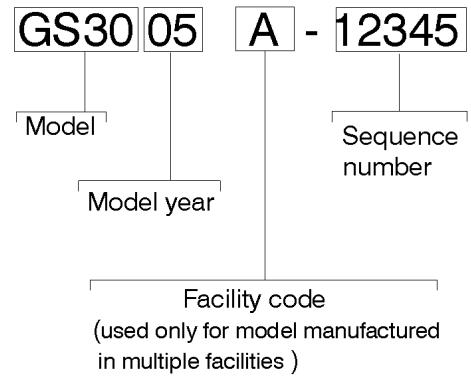

ANSI A92.6  
B354.2

Genie Industries  
18340 NE 76th Street  
Redmond, WA 98052  
USA

1 111111

Table of Contents

This manual is updated frequently. If you have a printed manual, you can keep it up to date by downloading new figures from the Genie website at [www.genielift.com](http://www.genielift.com). For the most up-to-date parts information, visit the Parts Lookup System on the Genie website at [www.genielift.com](http://www.genielift.com).