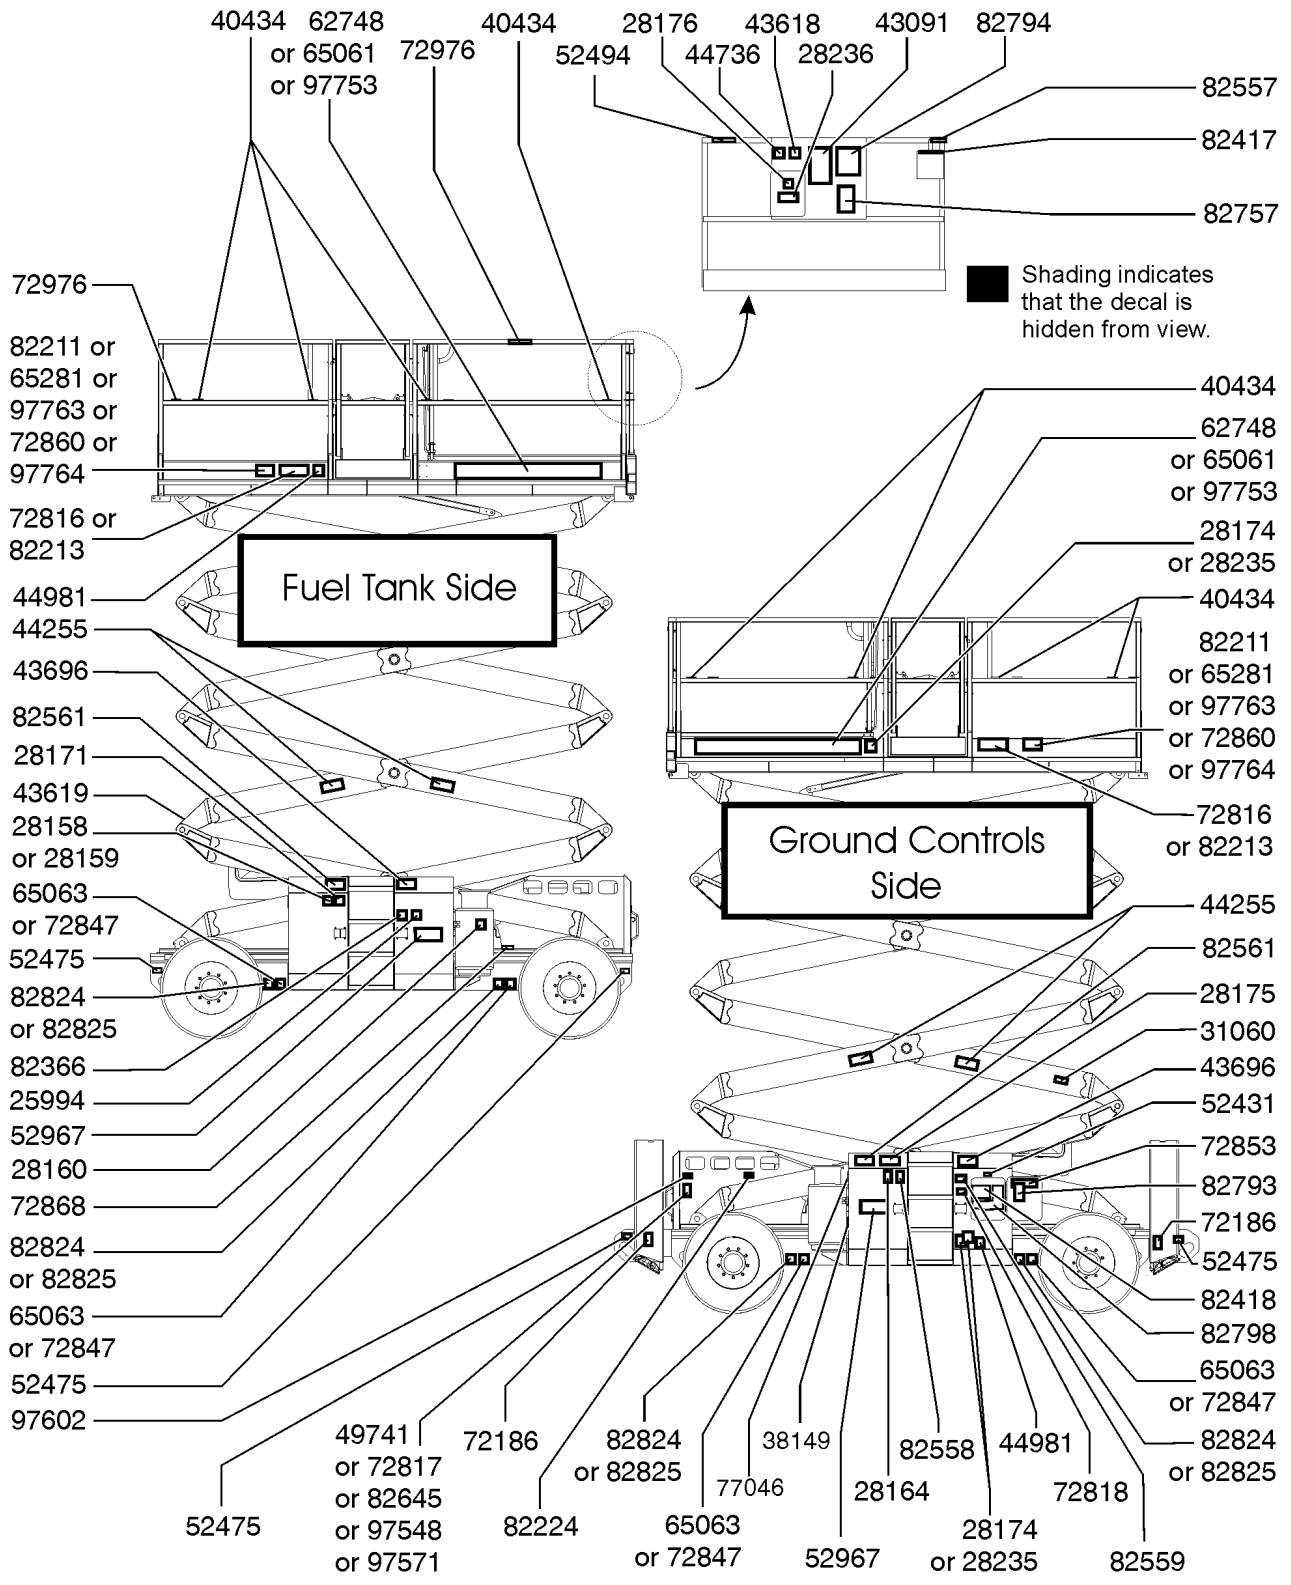

102.1 Decals with Words (from SN 41523)

102.1 Decals with Words (from SN 41523)

Item	Part No.	Description	Qty.	Item	Part No.	Description	Qty.
--	33550	TAPE,WARNING,BLK/YEL, 50***		23	52431	DECAL,LABEL,GROUND CONTROL PNL.....	1
--	84836	DECAL KIT,SAFETY/INSTR,GS90/84 (includes items 1, 5, 6, 8, 9, 11-20, 23-25, 31, 34, 36, 38, 44, 47-50 and 53-55)		24	52475	DECAL,LABEL,TRANSPORT TIEDOWN*.....	4
1	25994	DECAL,NOTICE,SHUTOFF VALVES.....	1	25	52494	DECAL,CAUTION,CRUSH HAZ, RAILS.....	1
2	28158	DECAL,LABEL,UNLEADED GAS ONLY.....	1	26	52967	DECAL,COSMETIC,4 X 4.....	2
3	28159	DECAL,LABEL,DIESEL FUEL.....	1	27	62748	DECAL,COSMETIC,GENIE GS-4390.....	2
4	28160	DECAL,LABEL,LIQUID PROPANE.....	1	28	65061	DECAL,COSMETIC,GENIE GS-5390.....	2
5	28164	DECAL,NOTICE,HAZARDOUS MAT'LS*.....	1	29	65063	DECAL,NOTICE,TIRE SPECS.....	4
6	28171	DECAL,DANGER,NO SMOKING***.....	1	30	65281	DECAL,NOTICE,SIDE FORCE,350 LB.....	2
7	28174	DECAL,POWER TO PLATFORM 230V.....	3	31	72186	DECAL,CAUTION,CRUSHING HAZARD.....	4
8	28175	DECAL,WARNING-COMPART ACCESS.....	1	32A	72816	DECAL,NOTICE,MAX CAP,1500 LBS.....	2
9	28176	DECAL,LABEL,MANUAL NOT HERE.....	1	32B	72816	DECAL,NOTICE,MAX CAP,1500 LBS.....	2
10	28235	DECAL,POWER TO PLATFORM 115V.....	3			GS-5390 (models with 1 or 2 decks)	
11	28236	DECAL,WARN,IMPROPER OPERATION.....	1	33	72817	DECAL,NOTICE,DEUTZ DIESEL SPEC.....	1
12	31060	DECAL,DANGER DO NOT ALTER SWTC.....	1	34	72818	DECAL,LABEL, TEST MODE.....	1
13	38149	DECAL,LABEL,PATENTS.....	1	35	72847	DECAL,NOTICE,HI FLOAT TIRES.....	4
14	40434	DECAL,LANYARD ANCHORAGE POINT.....	8	36	72853	DECAL,DANGER,IMPROPER USE HAZ.....	1
15	43091	DECAL,DANGER,GENERAL SAFETY.....	1	37	72860	DECAL,NOTICE,SIDE FORCE,300 LB.....	2
16	43618	DECAL,LABEL-DIRECTION ARROWS.....	1			GS-5390 (ANSI and CSA)	
17	43619	DECAL,LABEL,SAFETY ARM.....	1	38	72868	DECAL,LABEL,ENGINE TRAY PROP.....	1
18	43696	DECAL,DANGER,ELEC HAZARD,GS.....	2	39	72976	DECAL,WARNING,43/5390 PIPERACK.....	2
19	44255	DECAL,DANGER,CRUSHING HAZARD.....	4	40	77046	SERIAL # LABEL,MYLAR 4X8***.....	1
20	44736	DECAL,DANGER,TIP-OVER,TILT.....	1	41	82211	DECAL,NOTICE,SIDE FORCE ANSI.....	2
21	44981	DECAL,LABEL,AIRLINE 110 PSI.....	2			GS-3390 (ANSI and CSA)	
22	49741	DECAL,NOTICE,FORD EFI ENG SPEC.....	1	42	82213	DECAL,NOTICE,MX CP,GS84 1&2 DK.....	2
						GS-3390 (models with 1 or 2 decks)	
				43	82224	DECAL,LABEL,HOT.....	1
						(Ford Tier II Models)