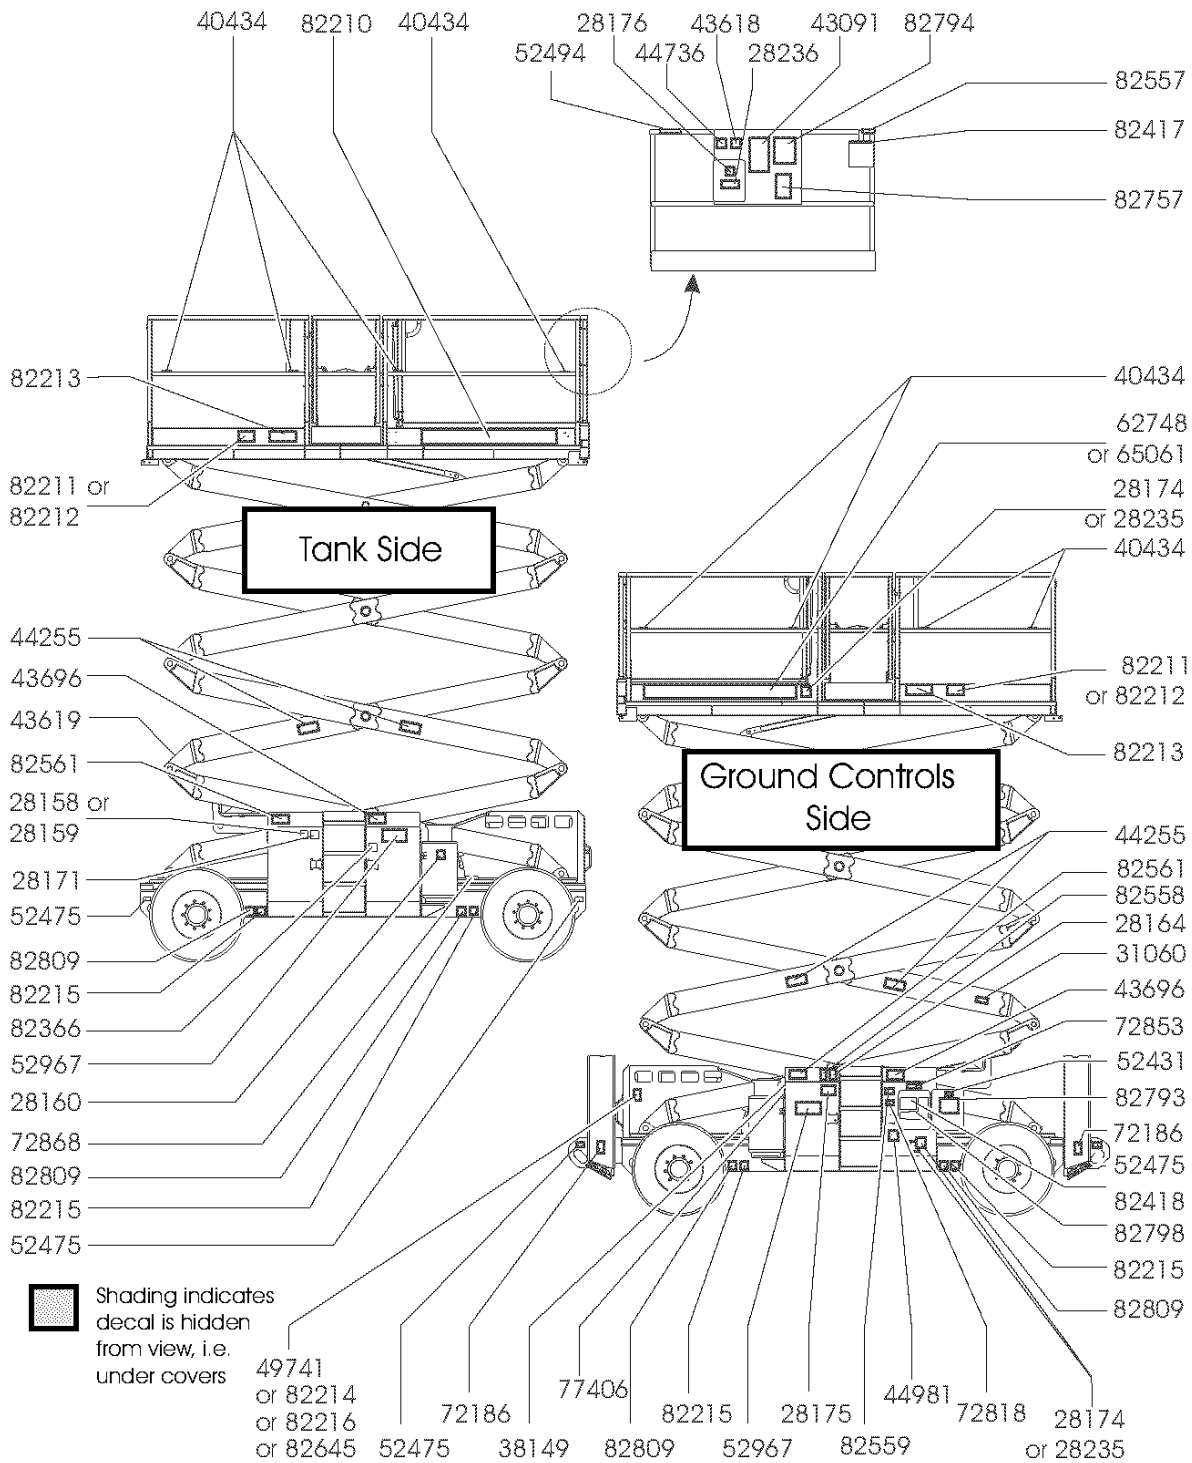

101.2 Decals with Words (from SN 40213)

101.2 Decals with Words (from SN 40213)

Item	Part No.	Description	Qty.	Item	Part No.	Description	Qty.
--	33550	TAPE,WARNING,BLK/YEL, 50***		23	52494	DECAL,CAUTION,CRUSH HAZ, RAILS.....	1
--	84836	DECAL KIT,SAFETY/INSTR,GS90/84 (includes items 4, 5, 7, 8, 10-18, 21-23, 27, 29, 36, 39, 40-42 and 45-47)		24	52967	DECAL,COSMETIC,4 X 4.....	2
1	28158	DECAL,LABEL,UNLEADED GAS ONLY.....	1	25	72186	DECAL,CAUTION,CRUSHING HAZARD.....	4
2	28159	DECAL,LABEL,DIESEL FUEL.....	1	26	72818	DECAL,LABEL, TEST MODE.....	1
3	28160	DECAL,LABEL,LIQUID PROPANE.....	1	27	72853	DECAL,DANGER,IMPROPER USE HAZ.....	1
4	28164	DECAL,NOTICE,HAZARDOUS MAT'LS*.....	1	29	72868	DECAL,LABEL,ENGINE TRAY PROP.....	1
5	28171	DECAL,DANGER,NO SMOKING***.....	1	29	82210	DECAL,COSMETIC,GENIE GS-3384.....	2
6	28174	DECAL,POWER TO PLATFORM 230V.....	3	30	82211	DECAL,NOTICE,SIDE FORCE ANSI.....	2
7	28175	DECAL,WARNING-COMPART ACCESS.....	1	31	82212	DECAL,NOTICE,SIDE FORCE AUS.....	2
8	28176	DECAL,LABEL,MANUAL NOT HERE.....	1	32	82213	DECAL,NOTICE,MX CP,GS84 1&2 DK.....	2
9	28235	DECAL,POWER TO PLATFORM 115V.....	3	33	82214	DECAL,NOTICE,GM 1.6L ENG SPEC.....	1
10	28236	DECAL,WARN,IMPROPER OPERATION.....	1	34	82215	DECAL,NOTICE,TIRE SPECS.....	4
11	31060	DECAL,DANGER DO NOT ALTER SWTC.....	1	35	82216	DECAL,NOTICE,DEUTZ ENG SPEC.....	1
12	40434	DECAL,LANYARD ANCHORAGE POINT.....	8	36	82366	DECAL,LABEL-CHEVRON RANDO.....	1
13	43091	DECAL,DANGER,GENERAL SAFETY.....	1	37	82417	DECAL,PLATFORM CONTROL PANEL.....	1
14	43618	DECAL,LABEL-DIRECTION ARROWS.....	1	38	82418	DECAL,GROUND CONTROL PANEL.....	1
15	43619	DECAL,LABEL,SAFETY ARM.....	1	39	82557	DECAL,LABEL,PLAT CONT LOCATION.....	1
16	43696	DECAL,DANGER,ELEC HAZARD,GS.....	2	40	82558	DECAL,WARN,SKIN INJECTION HAZ*.....	1
17	44255	DECAL,DANGER,CRUSHING HAZARD.....	4	41	82559	DECAL,INSTRUCT-ANNUAL INSP REQ.....	1
18	44736	DECAL,DANGER,TIP-OVER,TILT....	1	42	82561	DECAL,DANGER-USE SAFETY ARM.....	2
19	44981	DECAL,LABEL,AIRLINE 110 PSI.....	2	43	82645	DECAL,NOTICE,DEUTZ ENG SPEC.....	1
20	49741	DECAL,NOTICE,FORD EFI ENG SPEC.....	1	44	82757	DECAL,DANGER,OUTRIGGER SAFETY.....	1
21	52431	DECAL,LABEL,GROUND CONTROL PNL.....	1	45	82793	DECAL,NOTICE,OP INST,GROUND.....	1
22	52475	DECAL,LABEL,TRANSPORT TIEDOWN*.....	4