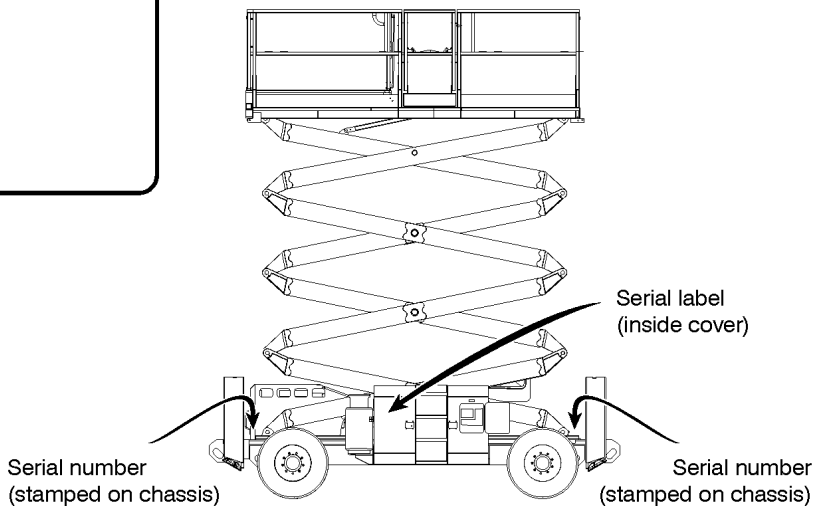

Country of manufacture: USA  
This machine complies with:  
ANSI A92.6  
B354.2

Genie Industries  
18340 NE 76th Street  
Redmond, WA 98052  
USA

1 1 0 0 1 1 1 1

Table of Contents

This manual is updated frequently. If you have a printed manual, you can keep it up to date by downloading new figures from the Genie website at [www.genielift.com](http://www.genielift.com). For the most up-to-date parts information, visit the Parts Lookup System on the Genie website at [www.genielift.com](http://www.genielift.com).