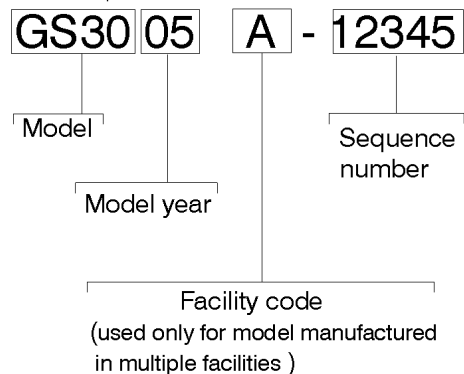

Country of manufacture: USA  
This machine complies with:  
ANSI A92.6  
B354.2

Genie Industries  
18340 NE 76th Street  
Redmond, WA 98052  
USA

1 1 0 0 1 1 1 1

Table of Contents

This manual is updated frequently. If you have a printed manual, you can keep it up to date by downloading new figures from the Genie website at [www.genielift.com](http://www.genielift.com). For the most up-to-date parts information, visit the Parts Lookup System on the Genie website at [www.genielift.com](http://www.genielift.com).