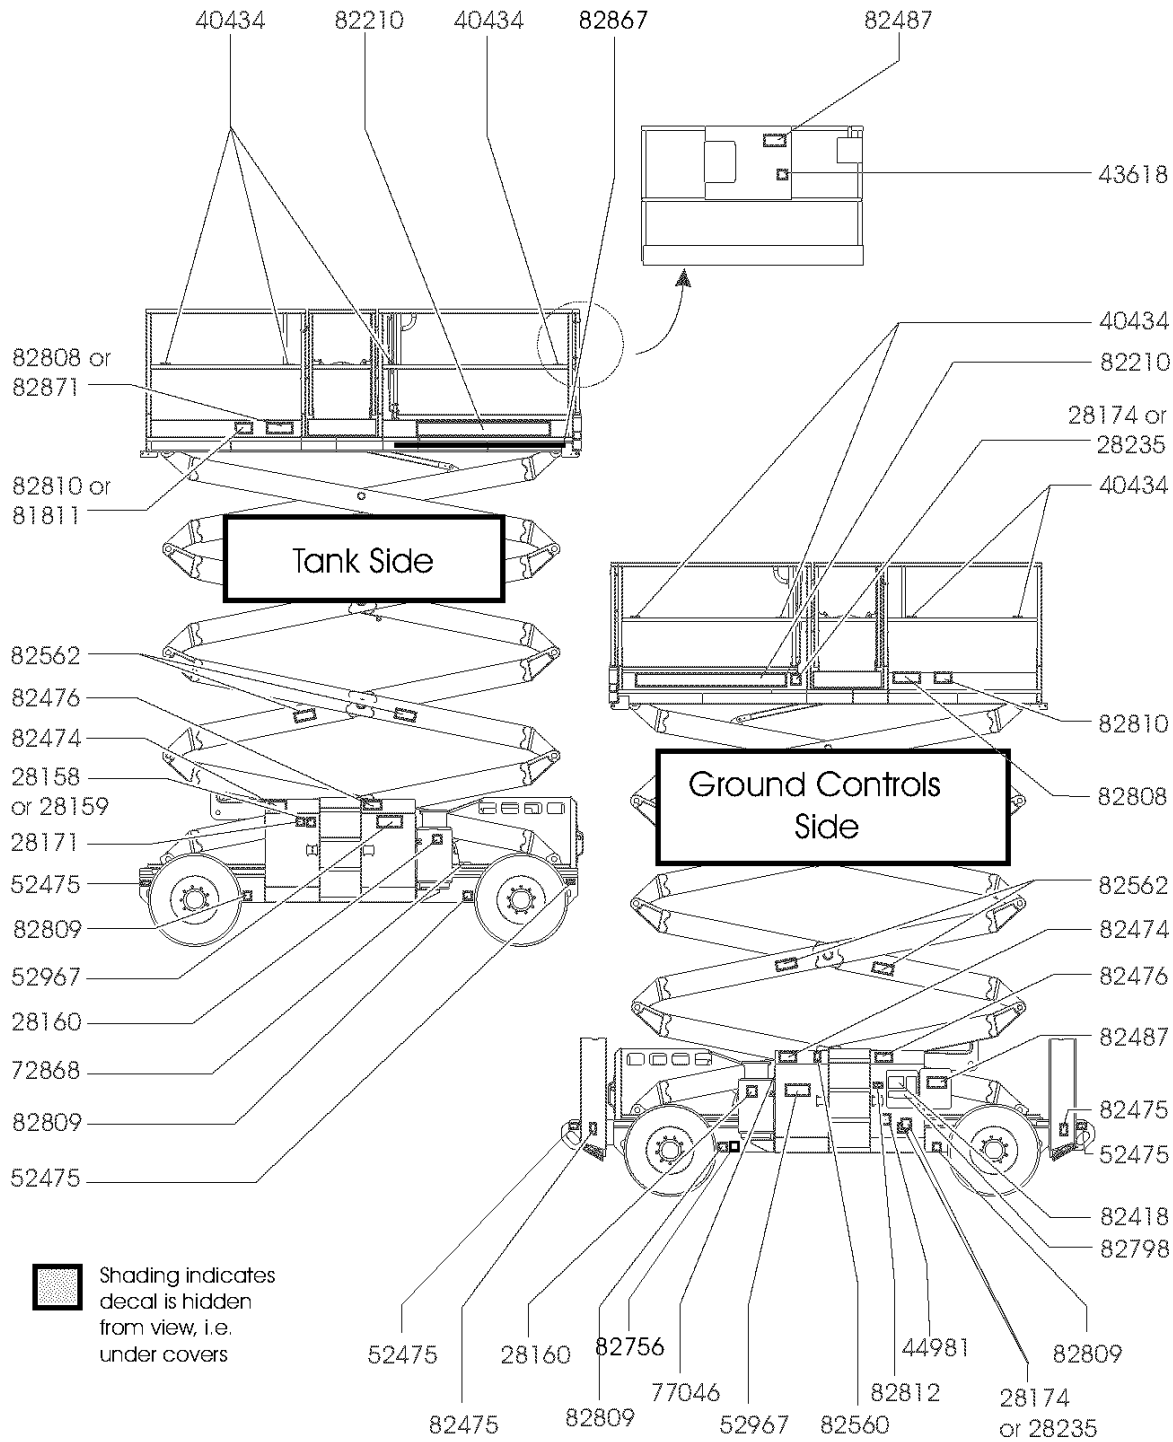

102.1 Decals with Symbols

102.1 Decals with Symbols

Item	Part No.	Description	Qty.	Item	Part No.	Description	Qty.
--	33550	TAPE,WARNING,BLK/YEL, 50***		23	82756	DECAL,LABEL,TIRE PRESS,GS90 CE.....	4
--	84837	DECAL KIT,SAFETY/INSTR,GS90/84 (includes items 4, 7, 8, 10, 12, 16, 17, 19- 24 and 29)		24	82798	DECAL,GROUND CONTROL PANEL.....	1
1	28158	DECAL,LABEL,UNLEADED GAS ONLY.....	1	25	82808	DECAL,DANGER,MAX CAP,3384 ANSI.....	2
2	28159	DECAL,LABEL,DIESEL FUEL.....	1			(ANSI and CSA models)	
3	28160	DECAL,LABEL,LIQUID PROPANE.....	1	26	82809	DECAL,LABEL,WHEEL LOAD,3384.....	4
4	28171	DECAL,DANGER,NO SMOKING***.....	1	27	82810	DECAL,DANGER,SIDE FRC,ANSI.....	2
5	28174	DECAL,POWER TO PLATFORM 230V.....	3			(ANSI and CSA models)	
6	28235	DECAL,POWER TO PLATFORM 115V.....	3	28	82811	DECAL,DANGER,MANUAL FORCE,400N.....	2
7	40434	DECAL,LANYARD ANCHORAGE POINT.....	8			(CE models)	
8	43618	DECAL,LABEL-DIRECTION ARROWS.....	1	29	82812	DECAL,LABEL,READ THE SERV MAN.....	1
9	44981	DECAL,LABEL,AIRLINE 110 PSI.....	2	30	82867	DECAL,LABEL,CAP INDICATOR,3384.....	1
10	52475	DECAL,LABEL,TRANSPORT TIEDOWN*.....	4			(CE models)	
11	52967	DECAL,COSMETIC,4 X 4.....	2	31	82871	DECAL,DANGER,MAXCAP CE GS3384.....	2
12	72868	DECAL,LABEL,ENGINE TRAY PROP.....	1			(CE models)	
13	82210	DECAL,COSMETIC,GENIE GS-3384.....	2				
14	82417	DECAL,PLATFORM CONTROL PANEL.....	1				
15	82418	DECAL,GROUND CONTROL PANEL.....	1				
16	82473	DECAL,SYMBOL-COMP ACCESS.....	2				
17	82474	DECAL,SYMBOL-USE SAFETY ARM.....	2				
18	82475	DECAL,SYMBOL-FOOT CRUSHING.....	4				
19	82476	DECAL,SYMBOL-ELEC HAZARD, GS.....	2				
20	82487	DECAL,SYMBOL-READ THE MANUAL.....	2				
21	82560	DECAL,SYMBOL-SKIN INJECT HAZRD.....	1				
22	82562	DECAL,SYMBOL-CRUSHING HAZARD.....	4