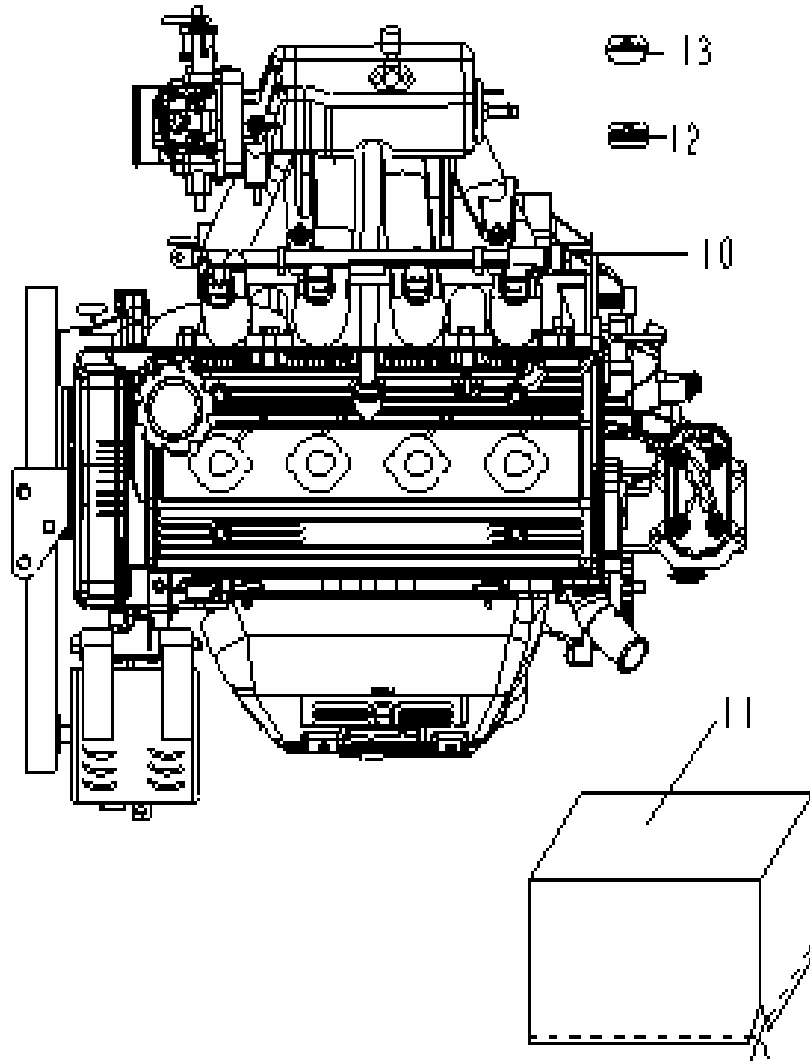

CONTENT

1	PETROL ENGINE ASSEMBLY	1	21	IGNITION CABLE ASSEMBLY	23
2	PETROL ENGINE COMPONENTS	2	22	IGNITION COIL	24
3	CYLINDER BLOCK SUB-ASSEMBLY	3	23	ALTERNATOR COMPONENTS	25
4	CYLINDER HEAD COVER COMPONENTS	4	24	STARTER	26
5	CYLINDER HEAD	5	25	FUEL PUMP ASSEMBLY	27
6	CYLINDER BLOCK COMPONENTS	6	26	OIL FILTER	28
7	TIMING BELT COVER AND BELT PULLEYS	8	27	ENGINE MOUNTING	29
8	PISTON CONNECTING ROD COMPONENTS	9	28	FUEL FILTER	31
9	CRANKSHAFT FLYWHEEL COMPONENT	10	29	PHASE SENSOR AND BASE	32
10	CAMSHAFT	11	30	COLD AIR INTAKE BOX	33
11	VALVE	12	31	CLUTCH ASSEMBLY	34
12	TIMING BELT	13			
13	OIL PUMP ASSEMBLY	14			
14	OIL STRAINER AND OIL PAN COMPONENTS	15			
15	THERMOSTAT ASSEMBLY	16			
16	WATER PUMP ASSEMBLY	17			
17	THROTTLE	18			
18	INTAKE MANIFOLD COMPONENTS	19			
19	EXHAUST MANIFOLD COMPONENTS	21			
20	FUEL INJECTOR	22			
				"★" IS A NON-REUSABLE PART	

1 PETROL ENGINE ASSEMBLY

NO.		DES	QTY	REMARK
10		PETROL ENGINE ASSEMBLY	1	
11		PETROL ENGINE FILM COVER (FOR TRANSPORTATION)	1	MR479Q
12		PETROL ENGINE MAINTAINANCE PASTER	1	
13		PETROL ENGINE MAINTAINANCE PASTER	1	MR479QA

2 PETROL ENGINE COMPONENTS

NO.	PART NO.	DES	QTY	REMARK
		PETROL ENGINE COMPONENTS	1	