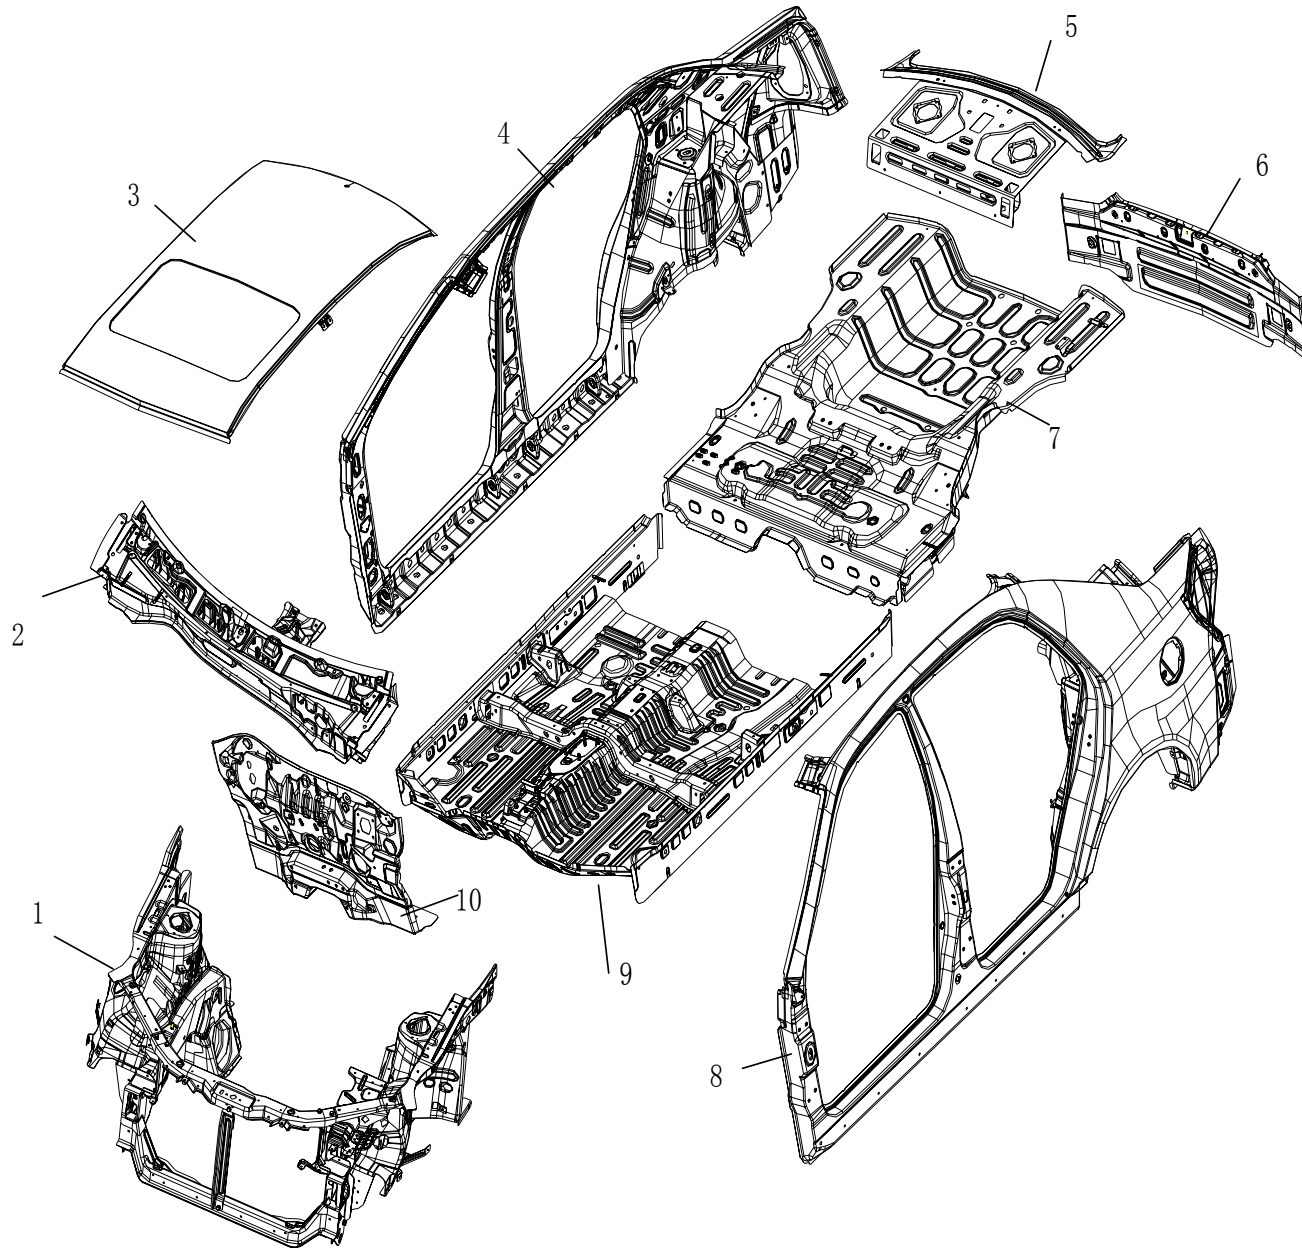

2070 BODY FRAME ASSY.(WITH SUNROOF)

2070 BODY FRAME ASSY.(WITH SUNROOF)

NO.	PART NO.	DES.	QTY	REMARK	NO.	PART NO.	DES.	QTY	REMARK
		BODY FRAME ASSY.(WITH SUNROOF)	1						
1		ENGINE ROOM ASSY.	1						
2	5301190180001	FRONT WALL UPPER ASSY.	1						
3	5701010171001	ROOF SKIN ASSY.(WITH SUNROOF)	1						
4	5401022180001	RIGHT SIDE ASSY.(WITH SUNROOF)	1						
5	5609031180	TRUNK CLAPBOARD ASSY.	1						
6	106201003101	REAR WALL ASSY.	1						
7	106201002001	REAR FLOOR ASSY.	1						
8	5401011180001	LEFT SIDE ASSY.(WITH SUNROOF)	1						
9	106201001801	FRONT FLOOR ASSY.(AT)	1						
10	5301060171	BAFFLE PLATE AND LOWER CROSS MEMBER ASSY.	1