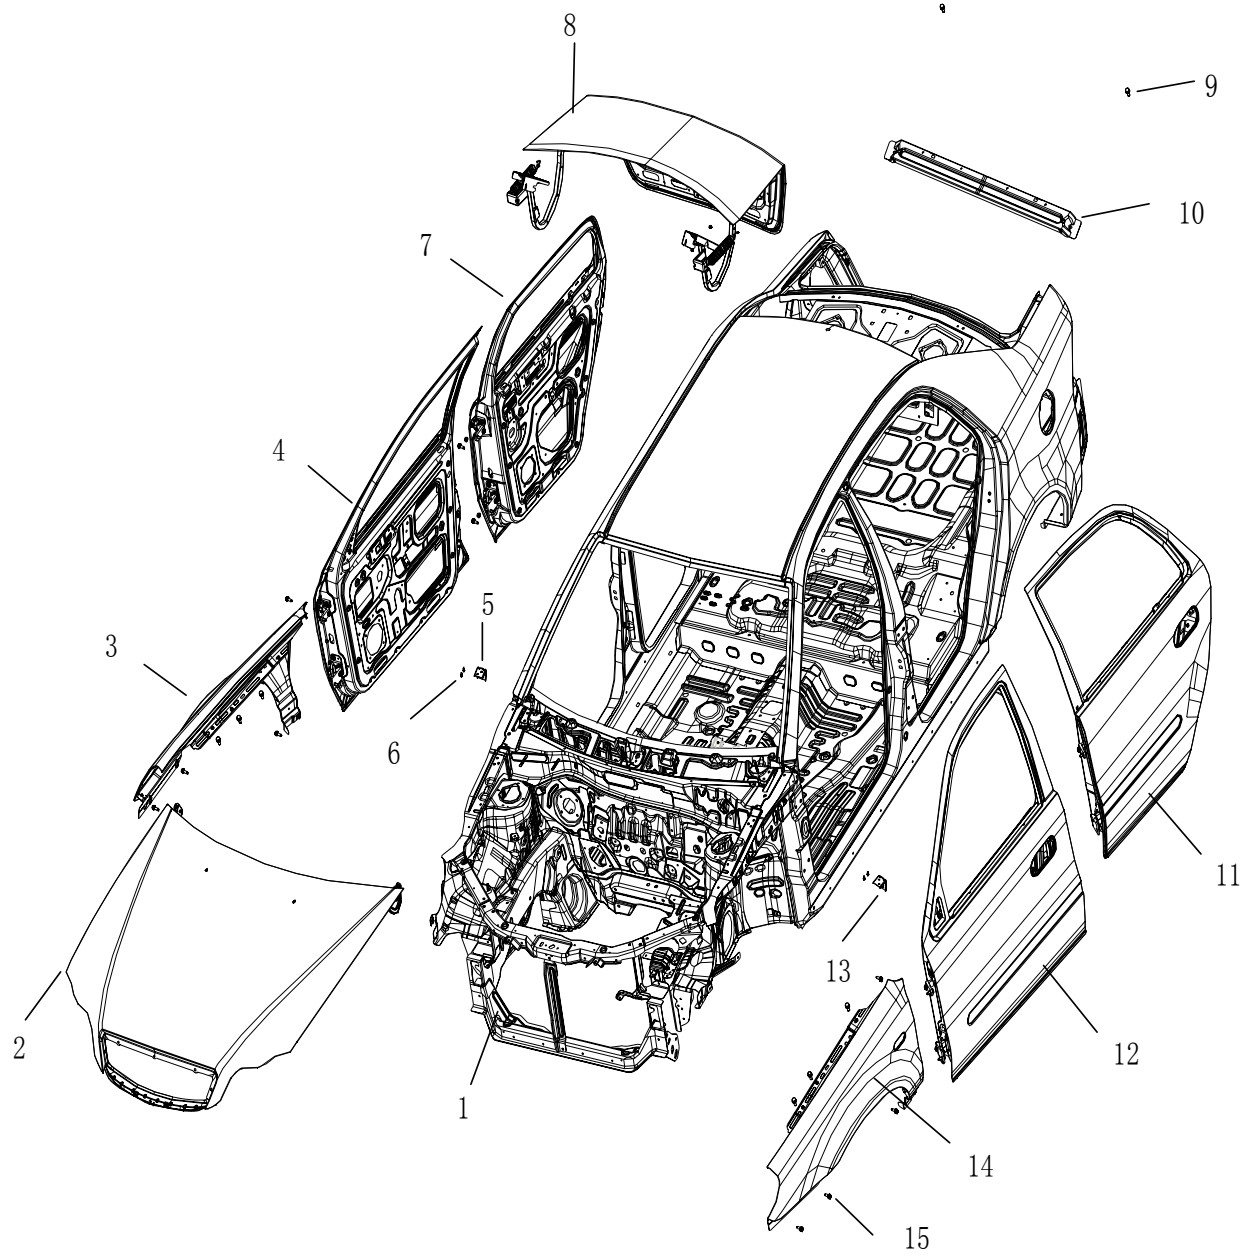

2020 WHITE BODY ASSY.(AT)

2020 WHITE BODY ASSY.(AT)

NO.	PART NO.	DES.	QTY	REMARK	NO.	PART NO.	DES.	QTY	REMARK
		WHITE BODY ASSY.(AT)	1						
1	5010000180002	BODY FRAME ASSY.(AT)	1						
2	8402010180001	ENGINE HOOD ASSY.	1						
3	1200159180001	RIGHT FENDER ASSY.	1						
4	6101040180001	RF DOOR ASSY.	1						
5		PANEL RL BRACKET ASSY.	1						
6	Q1400612	HEXAGON HEAD BOLT AND WASHER ASSY.	4						
7	6201040180001	RR DOOR ASSY.	1						
8	5604010171001	TRUNK DOOR ASSY.	1						
9	Q1840616	HEXAGON FLANGE BOLT	2						
10		TRUNK COVER BRACKET	1						
11	6201030180001	LR DOOR ASSY.	1						
12	6101030180001	LF DOOR ASSY.	1						
13		PANEL LL BRACKET ASSY.	1						
14	1200158180001	LEFT FENDER ASSY.	1						
15	Q1840612	HEXAGON FLANGE BOLT	14