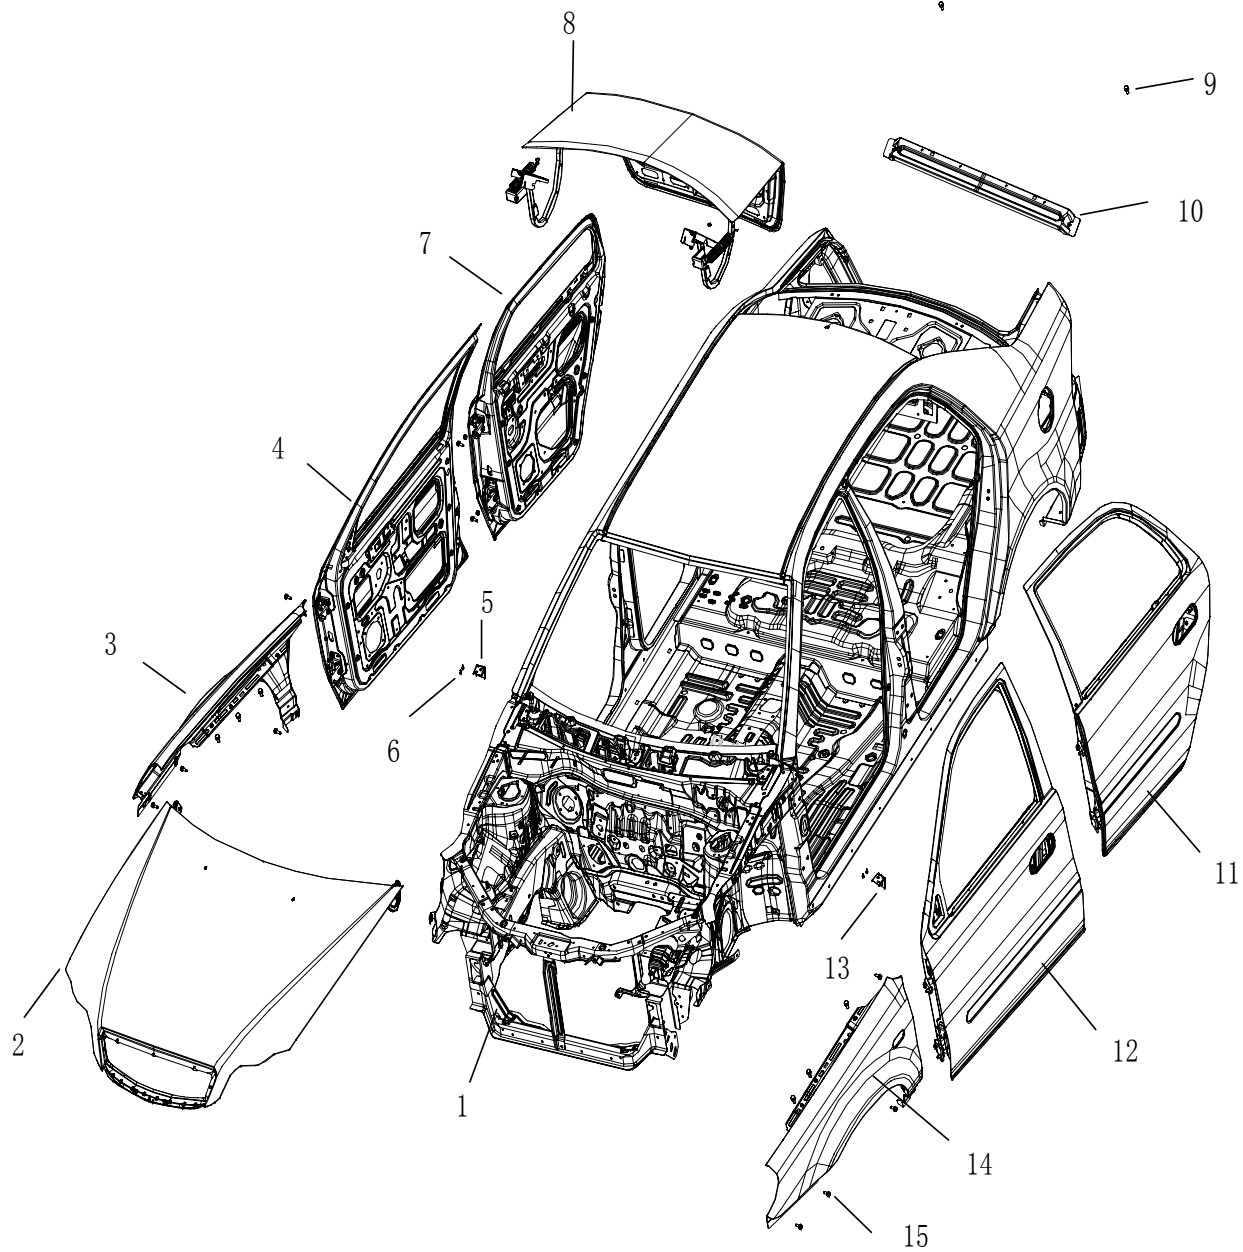

GEELY

PARTS CATALOG

MARCH 2008

PICTURE INDEX

<p>2000 BODY</p>	<p>2010 white body assy</p>  <p>1</p>	<p>2020 white body assy (with sunroof)</p>  <p>2</p>	<p>2030 body assy</p>  <p>3</p>	<p>2040 body assy (with sunroof)</p>  <p>4</p>	<p>2050 engine room assy</p>  <p>5</p>	<p>2060 cowl baffle & lower cross assy</p>  <p>6</p>
<p>2210 engine hood assy</p>  <p>21</p>						<p>2070 cowl upper part assy</p>  <p>7</p>
<p>2200 RR door assy</p>  <p>20</p>						<p>2080 front floor assy</p>  <p>8</p>
<p>2190 LR door assy</p>  <p>19</p>						<p>2090 front floor subassy</p>  <p>9</p>
<p>2180 RF door assy</p>  <p>18</p>						<p>2100 rear skirt plate assy</p>  <p>10</p>
<p>2170 LF door assy</p>  <p>17</p>						<p>2160 roof assy (with sunroof)</p>  <p>16</p>

PICTURE INDEX

<p>2000 BODY</p>	<p>2220 trunk door assy</p>  <p>22</p>	<p>2230 front cross member assy</p>  <p>23</p>	<p>2240 LF splash guard & front side rail assy</p>  <p>24</p>	<p>2250 RF splash guard & front side rail assy</p>  <p>25</p>	<p>2260 RF splash guard assy</p>  <p>26</p>	<p>2270 left fender assy</p>  <p>27</p>
						<p>2280 right fender assy</p>  <p>28</p>
						<p>2290 rear floor assy</p>  <p>29</p>
						<p>2300 rear floor body assy</p>  <p>30</p>

2010 WHITE BODY ASSY.

2010 WHITE BODY ASSY.

NO.	PART NO.	DES.	QTY	REMARK	NO.	PART NO.	DES.	QTY	REMARK
		WHITE BODY ASSY.	1						
1	5010000180002	BODY FRAME ASSY.	1						
2	8402010180001	ENGINE HOOD ASSY.	1						
3	1200159180001	RIGHT FENDER ASSY.	1						
4	6101040180001	RF DOOR ASSY.	1						
5		PANEL RL BRACKET ASSY.	1						
6	Q1400612	HEXAGON HEAD BOLT AND WASHER ASSY.	4						
7	6201040180001	RR DOOR ASSY.	1						
8	5604010171001	TRUNK DOOR ASSY.	1						
9	Q1840616	HEXAGON FLANGE BOLT	2						
10		TRUNK COVER BRACKET	1						
11	6201030180001	LR DOOR ASSY.	1						
12	6101030180001	LF DOOR ASSY.	1						
13		PANEL LL BRACKET ASSY.	1						
14	1200158180001	LEFT FENDER ASSY.	1						
15	Q1840612	HEXAGON FLANGE BOLT	14						
			14						