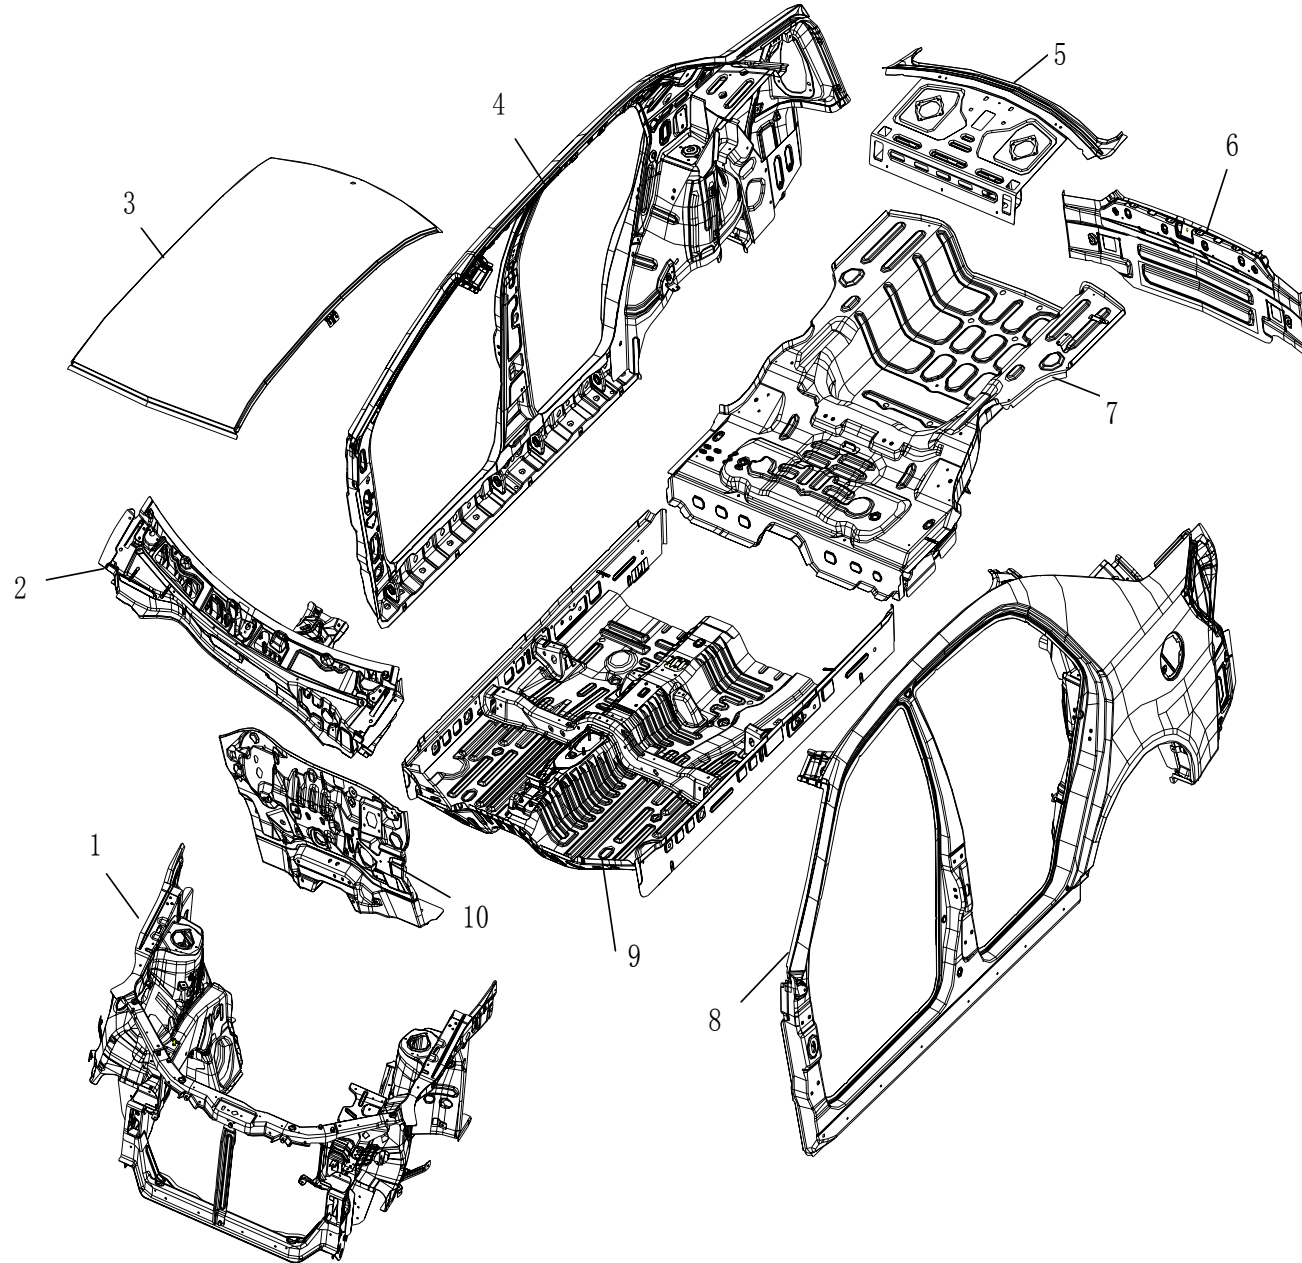

2060 BODY FRAME ASSY.(AT)

2060 BODY FRAME ASSY.(AT)

NO.	PART NO.	DES.	QTY	REMARK	NO.	PART NO.	DES.	QTY	REMARK
		BODY FRAME ASSY.(AT)	1						
1		ENGINE ROOM ASSY.	1						
2	5301190180001	FRONT WALL UPPER ASSY.	1						
3	5701010171001	ROOF SKIN ASSY.	1						
4	5401022180001	RIGHT SIDE ASSY.	1						
5	5609031180	TRUNK CLAPBOARD ASSY.	1						
6	106201003101	REAR WALL ASSY.	1						
7	106201002001	REAR WALL ASSY.	1						
8	5401011180001	LEFT SIDE ASSY.	1						
9		FRONT FLOOR ASSY.(AT)	1						
10	5301060171	BAFFLE PLATE AND UPPER CROSS MEMBER ASSY.	1