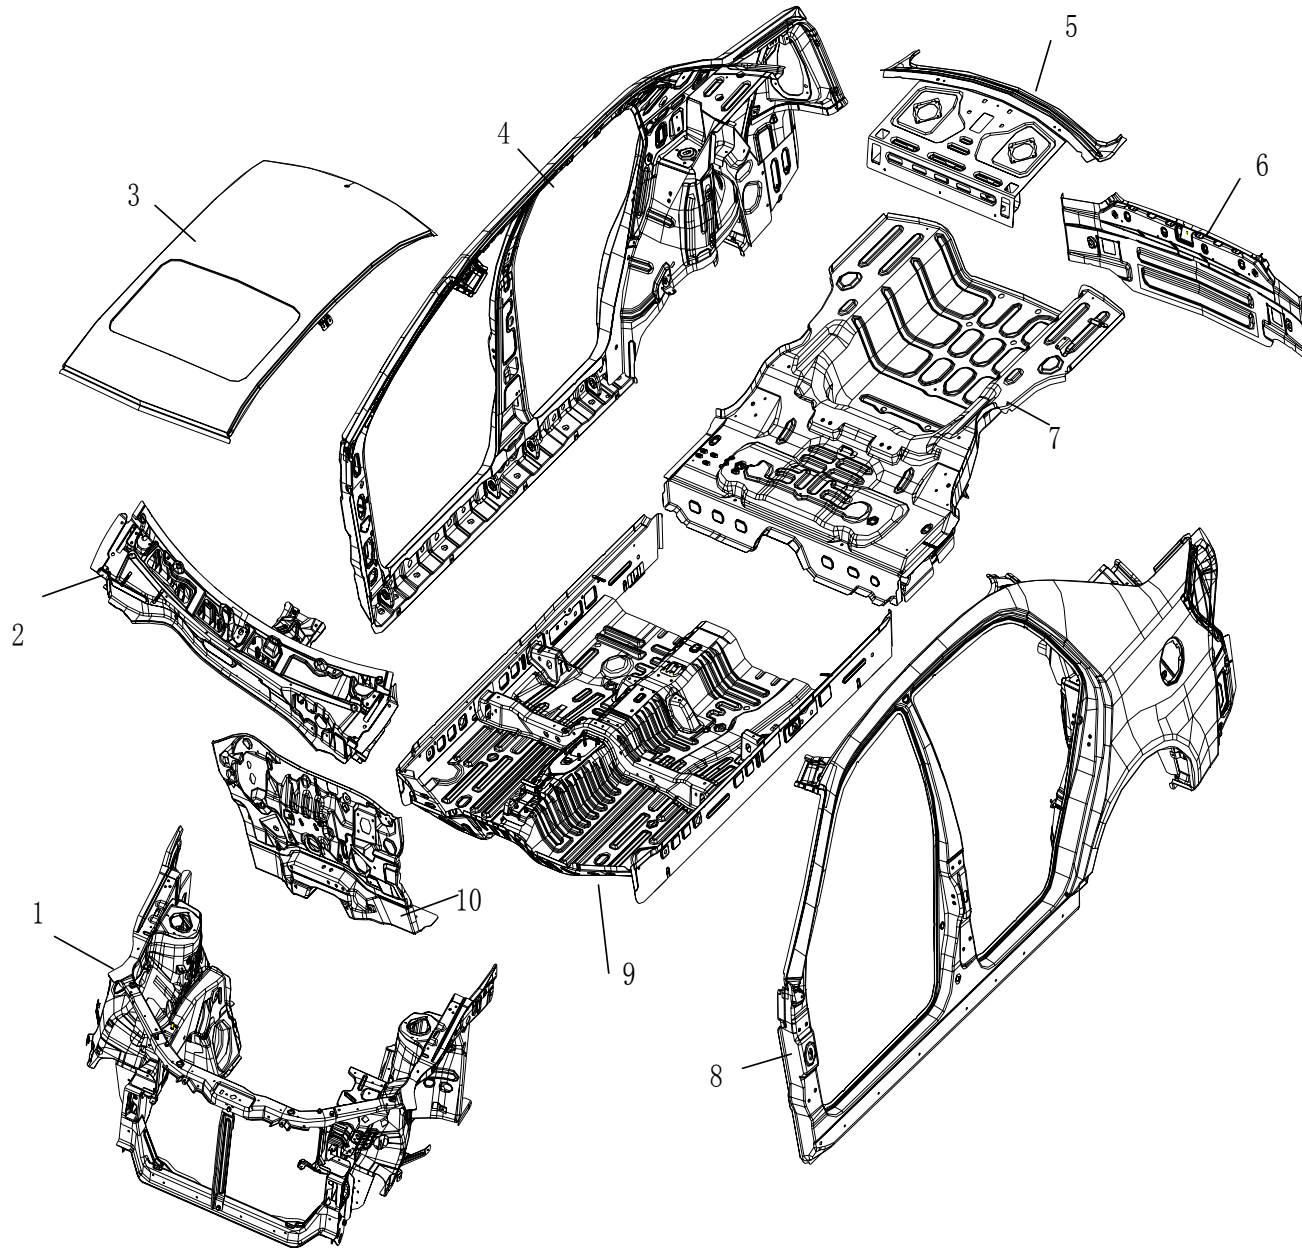

2060 BODY FRAME ASSY.(AT)

2060 BODY FRAME ASSY.(AT)

NO.	PART NO.	DES.	QTY	REMARK	NO.	PART NO.	DES.	QTY	REMARK
		BODY FRAME ASSY.(AT)	1						
1		ENGINE ROOM ASSY.	1						
2	5301190180001	FRONT WALL UPPER ASSY.	1						
3	5701010171001	ROOF SKIN ASSY.	1						
4	5401022180001	RIGHT SIDE ASSY.	1						
5	5609031180	TRUNK CLAPBOARD ASSY.	1						
6	106201003101	REAR WALL ASSY.	1						
7	106201002001	REAR WALL ASSY.	1						
8	5401011180001	LEFT SIDE ASSY.	1						
9		FRONT FLOOR ASSY.(AT)	1						
10	5301060171	BAFFLE PLATE AND UPPER CROSS MEMBER ASSY.	1						

2070 BODY FRAME ASSY.(WITH SUNROOF)

2070 BODY FRAME ASSY.(WITH SUNROOF)

NO.	PART NO.	DES.	QTY	REMARK	NO.	PART NO.	DES.	QTY	REMARK
		BODY FRAME ASSY.(WITH SUNROOF)	1						
1		ENGINE ROOM ASSY.	1						
2	5301190180001	FRONT WALL UPPER ASSY.	1						
3	5701010171001	ROOF SKIN ASSY.(WITH SUNROOF)	1						
4	5401022180001	RIGHT SIDE ASSY.(WITH SUNROOF)	1						
5	5609031180	TRUNK CLAPBOARD ASSY.	1						
6	106201003101	REAR WALL ASSY.	1						
7	106201002001	REAR FLOOR ASSY.	1						
8	5401011180001	LEFT SIDE ASSY.(WITH SUNROOF)	1						
9	106201001801	FRONT FLOOR ASSY.(AT)	1						
10	5301060171	BAFFLE PLATE AND LOWER CROSS MEMBER ASSY.	1						

2080 BODY FRAME ASSY.(AT AND SUNROOF)

2080 BODY FRAME ASSY.(AT AND SUNROOF)

NO.	PART NO.	DES.	QTY	REMARK	NO.	PART NO.	DES.	QTY	REMARK
		BODY FRAME ASSY.(AT AND SUNROOF)	1						
1		ENGINE ROOM ASSY.	1						
2	5301190180001	FRONT WALL UPPER ASSY.	1						
3	5701010171001	ROOF SKIN ASSY.(WITH SUNROOF)	1						
4	5401022180001	RIGHT SIDE ASSY.(WITH SUNROOF)	1						
5	5609031180	TRUNK CLAPBOARD ASSY.	1						
6	106201003101	REAR WALL ASSY.	1						
7	106201002001	REAR FLOOR ASSY.	1						
8	5401011180001	LEFT SIDE ASSY.(WITH SUNROOF)	1						
9	106201001801	FRONT FLOOR ASSY.(AT)	1						
10	5301060171	BAFFLEPLATE AND LOWER CROSS MEMBER ASSY.	1						