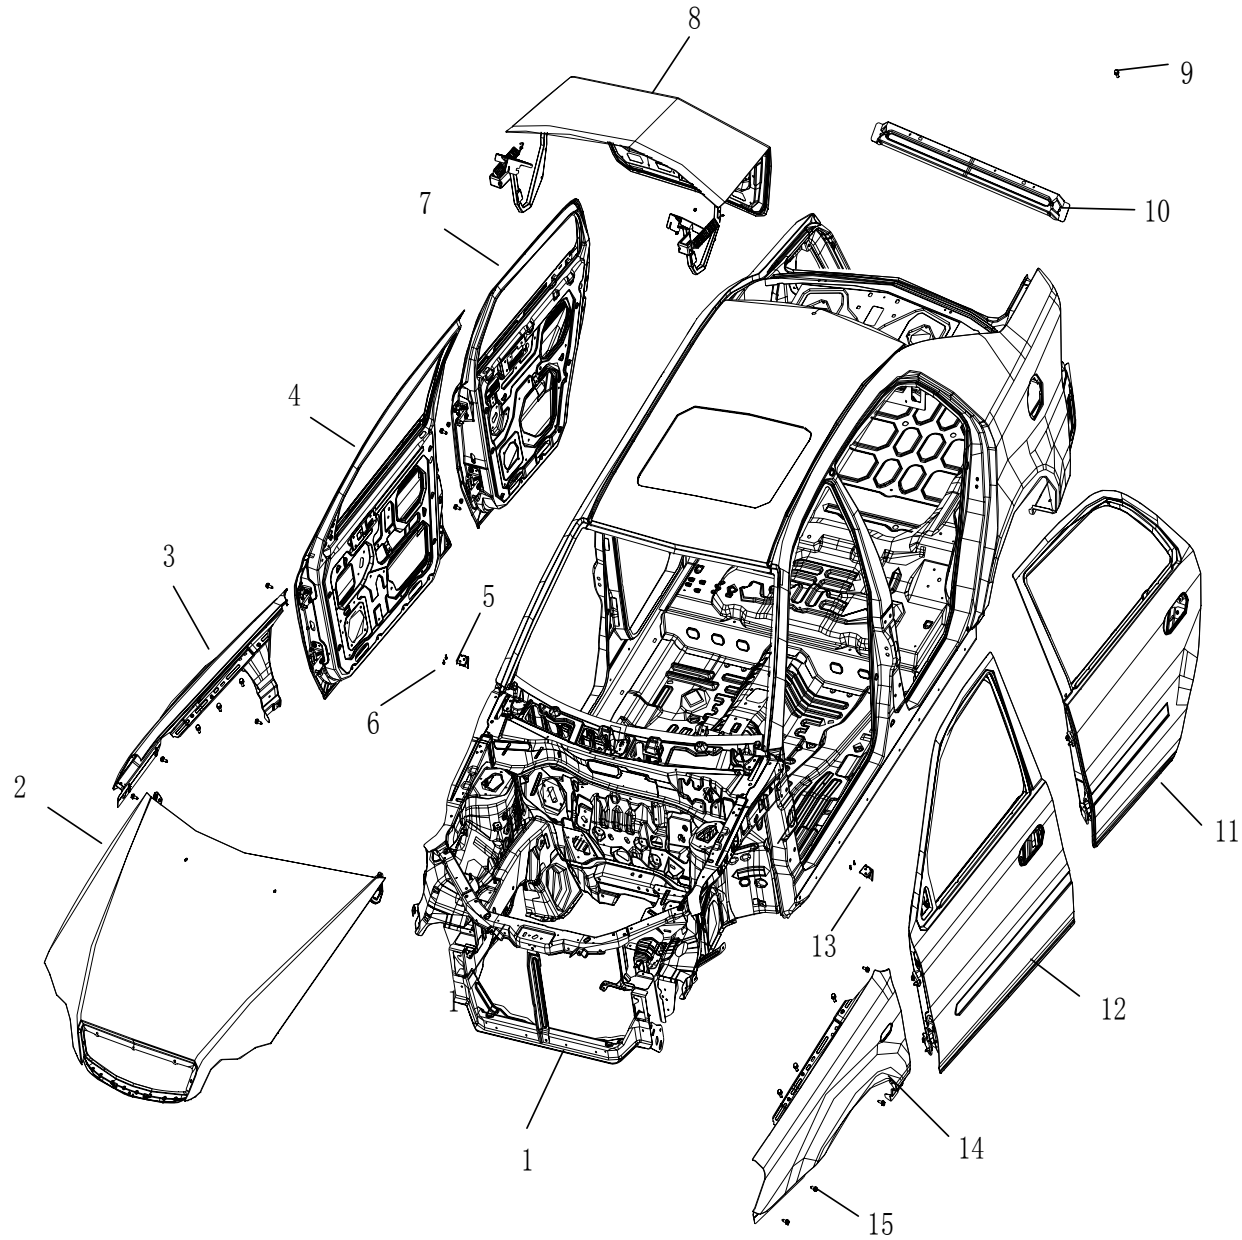

2030 WHITE BODY ASSY.(WITH SUNROOF)

2030 WHITE BODY ASSY.(WITH SUNROOF)

NO.	PART NO.	DES.	QTY	REMARK	NO.	PART NO.	DES.	QTY	REMARK
		WHITE BODY ASSY.(WITH SUNROOF)	1						
1		BODY FRAME ASSY.(WITH SUNROOF)	1						
2	8402010180001	ENGINE HOOD ASSY.	1						
3	1200159180001	RIGHT FENDER ASSY.	1						
4	6101040180001	FR DOOR ASSY.	1						
5		PANEL RL BRACKET ASSY.	1						
6	Q1400612	HEXAGON HEAD BOLT AND WASHER ASSY.	4						
7	6201040180001	RR DOOR ASSY.	1						
8	5604010171001	TRUNK DOOR ASSY.	1						
9	Q1840616	HEXAGON FLANGE BOLT	2						
10		TRUNK COVER BRACKET	1						
11	6201030180001	LR DOOR ASSY.	1						
12	6101030180001	LF DOOR ASSY.	1						
13		PANEL LL BRACKET ASSY.	1						
14	1200158180001	LEFT FENDER ASSY.	1						
15	Q1840612	HEXAGON FLANGE BOLT	14