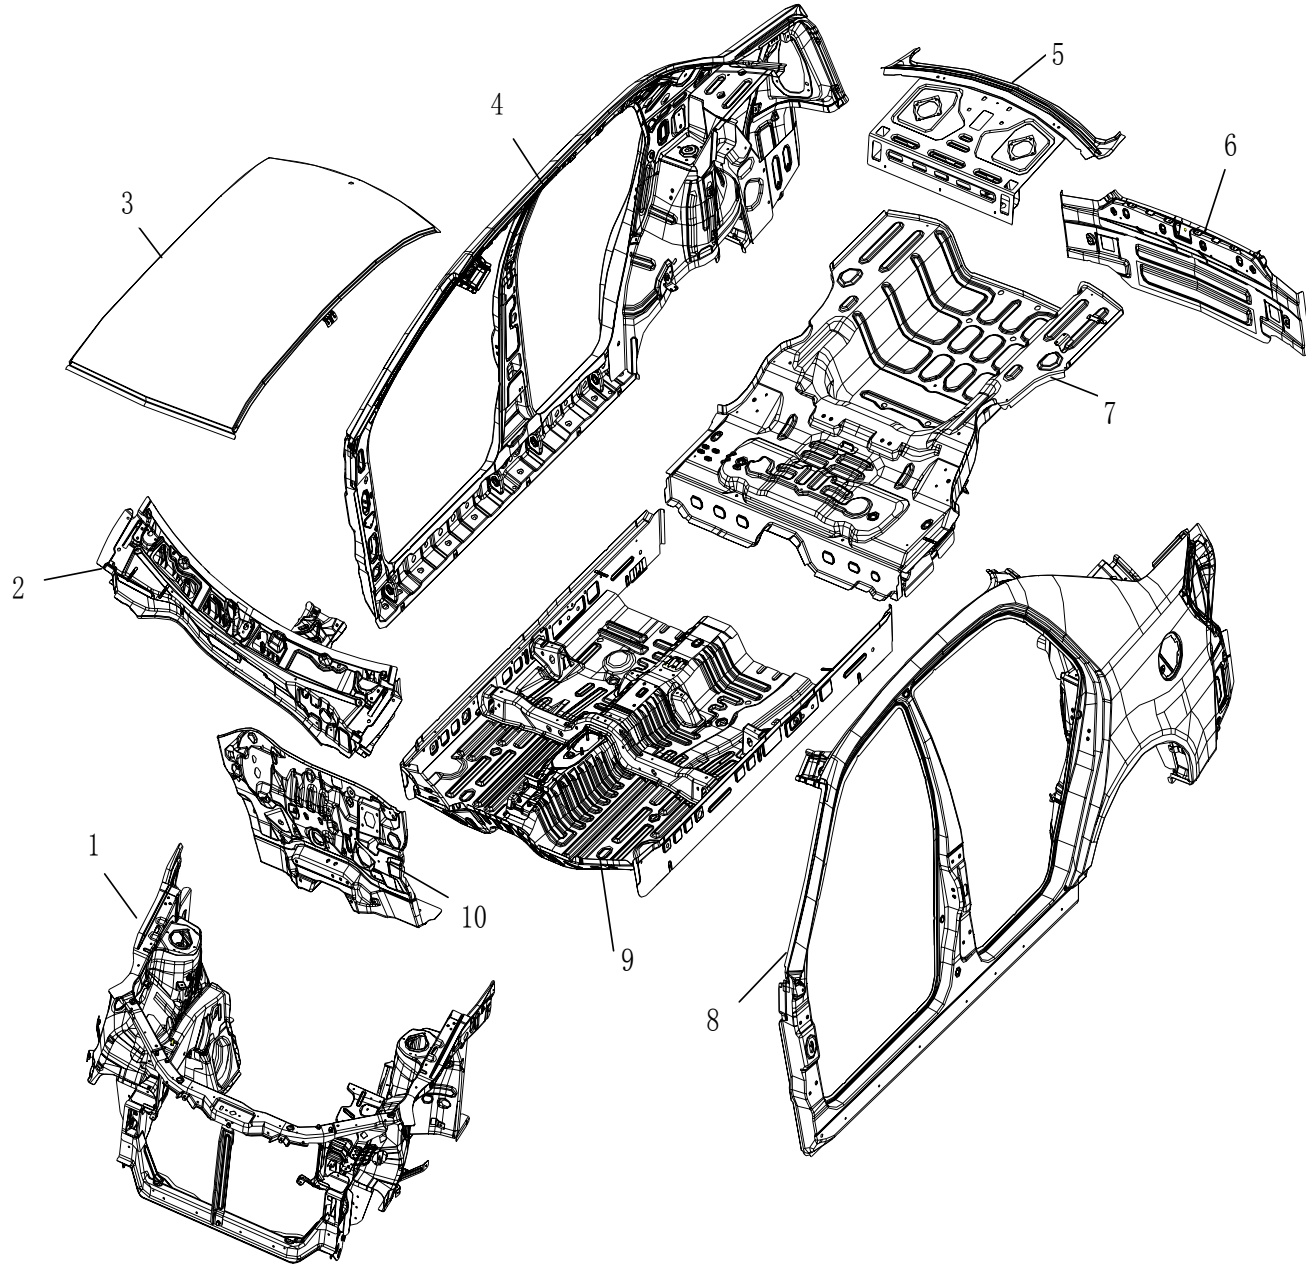

2050 BODY FRAME ASSY.

2050 BODY FRAME ASSY.

NO.	PART NO.	DES.	QTY	REMARK	NO.	PART NO.	DES.	QTY	REMARK
		BODY FRAME ASSY.	1						
1		ENGINE ROOM ASSY.	1						
2	5301190180001	FRONT WALL UPPER ASSY.	1						
3	5701010171001	ROOF SKIN ASSY.	1						
4	5401022180001	RIGHT SIDE ASSY.	1						
5	5609031180	TRUNK CLAPBOARD ASSY.	1						
6	106201003101	REAR WALL ASSY.	1						
7	106201002001	REAR FLOOR ASSY.	1						
8	5401011180001	LEFT SIDE ASSY.	1						
9	1062010001801	FRONT FLOOR ASSY.	1						
10	5301060171	BAFFLE PLATE AND LOWER CROSS MEMBER ASSY.	1