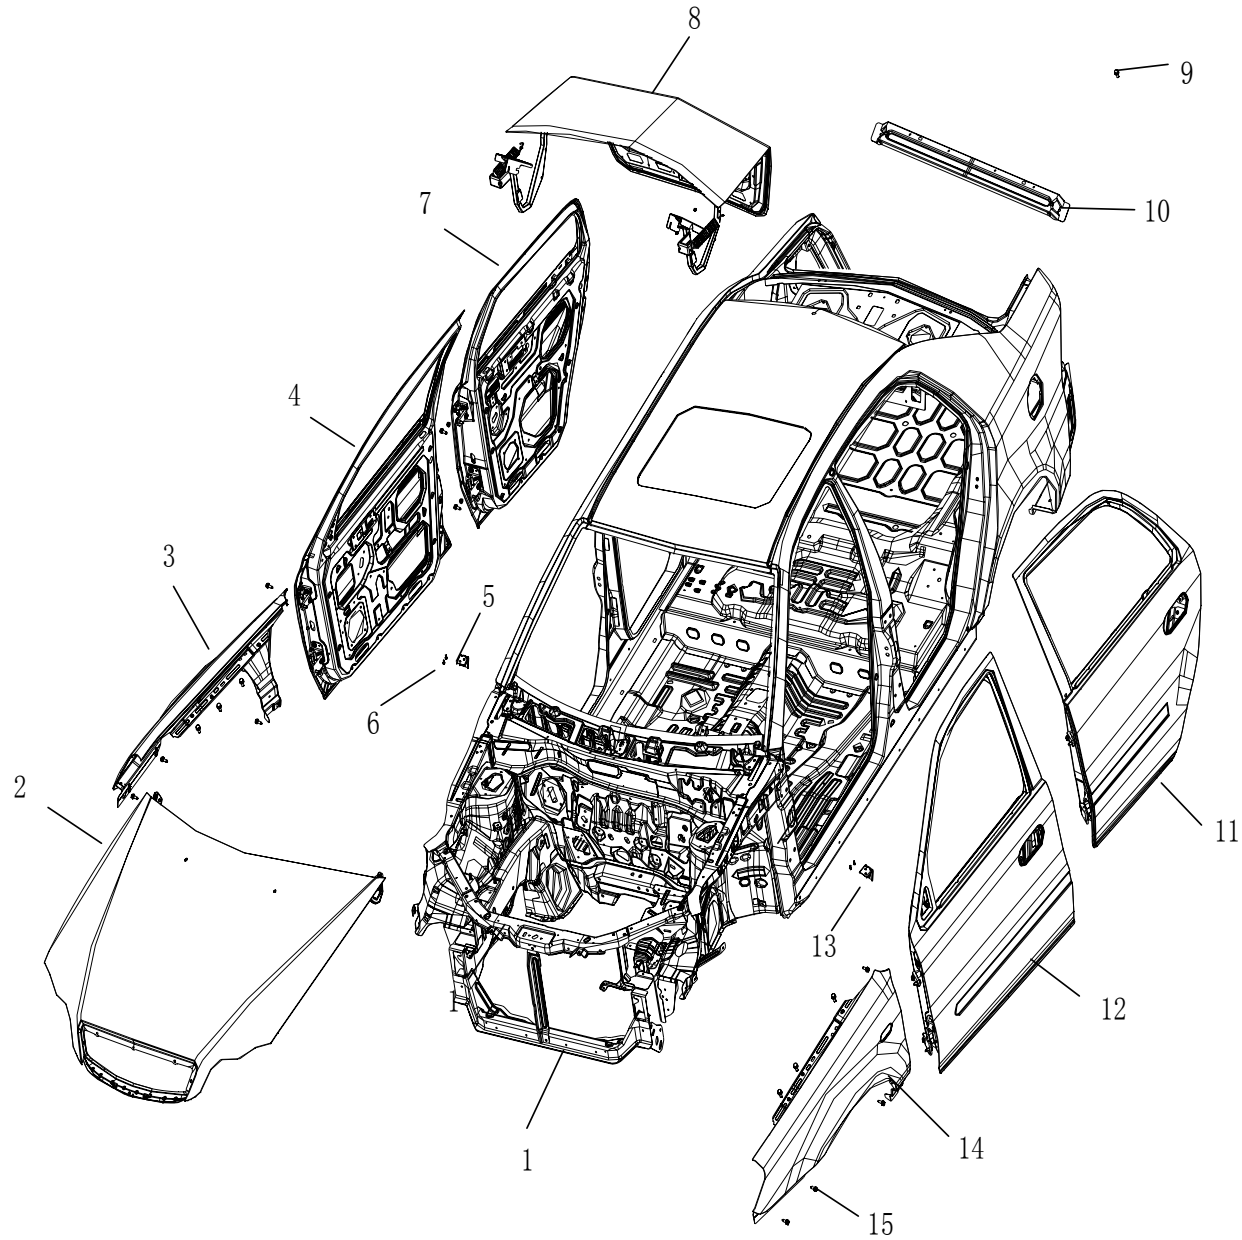

2040 WHITE BODY ASSY.(AT AND SUNROOF)

2040 WHITE BODY ASSY.(AT AND SUNROOF)

NO.	PART NO.	DES.	QTY	REMARK	NO.	PART NO.	DES.	QTY	REMARK
		WHITE BODY ASSY.(AT AND SUNROOF)	1						
1		BODY FRAME ASSY.(AT AND SUNROOF)	1						
2	8402010171001	ENGINE COVER ASSY.	1						
	8402010180001	ENGINE COVER ASSY.	1						
3	1200159180001	RIGHT FENDER ASSY.	1						
4	6101040180001	RF DOOR ASSY.	1						
5		PANEL RL BRACKET ASSY.	1						
6	Q1400612	HEXAGON HEAD BOLT AND WASHER ASSY.	4						
7	6201040180001	RR DOOR ASSY.	1						
8	5604010171001	TRUNK DOOR ASSY.	1						
9	Q1840616	HEXAGON FLANGE BOLT	2						
10		TRUNK COVER BRACKET	1						
11	6201030180001	LR DOOR ASSY.	1						
12	6101030180001	LF DOOR ASSY.	1						
13		PANEL LL BRACKET ASSY.	1						
14	1200158180001	LEFT FENDER ASSY.	1						
15	Q1840612	HEXAGON FLANGE BOLT	14