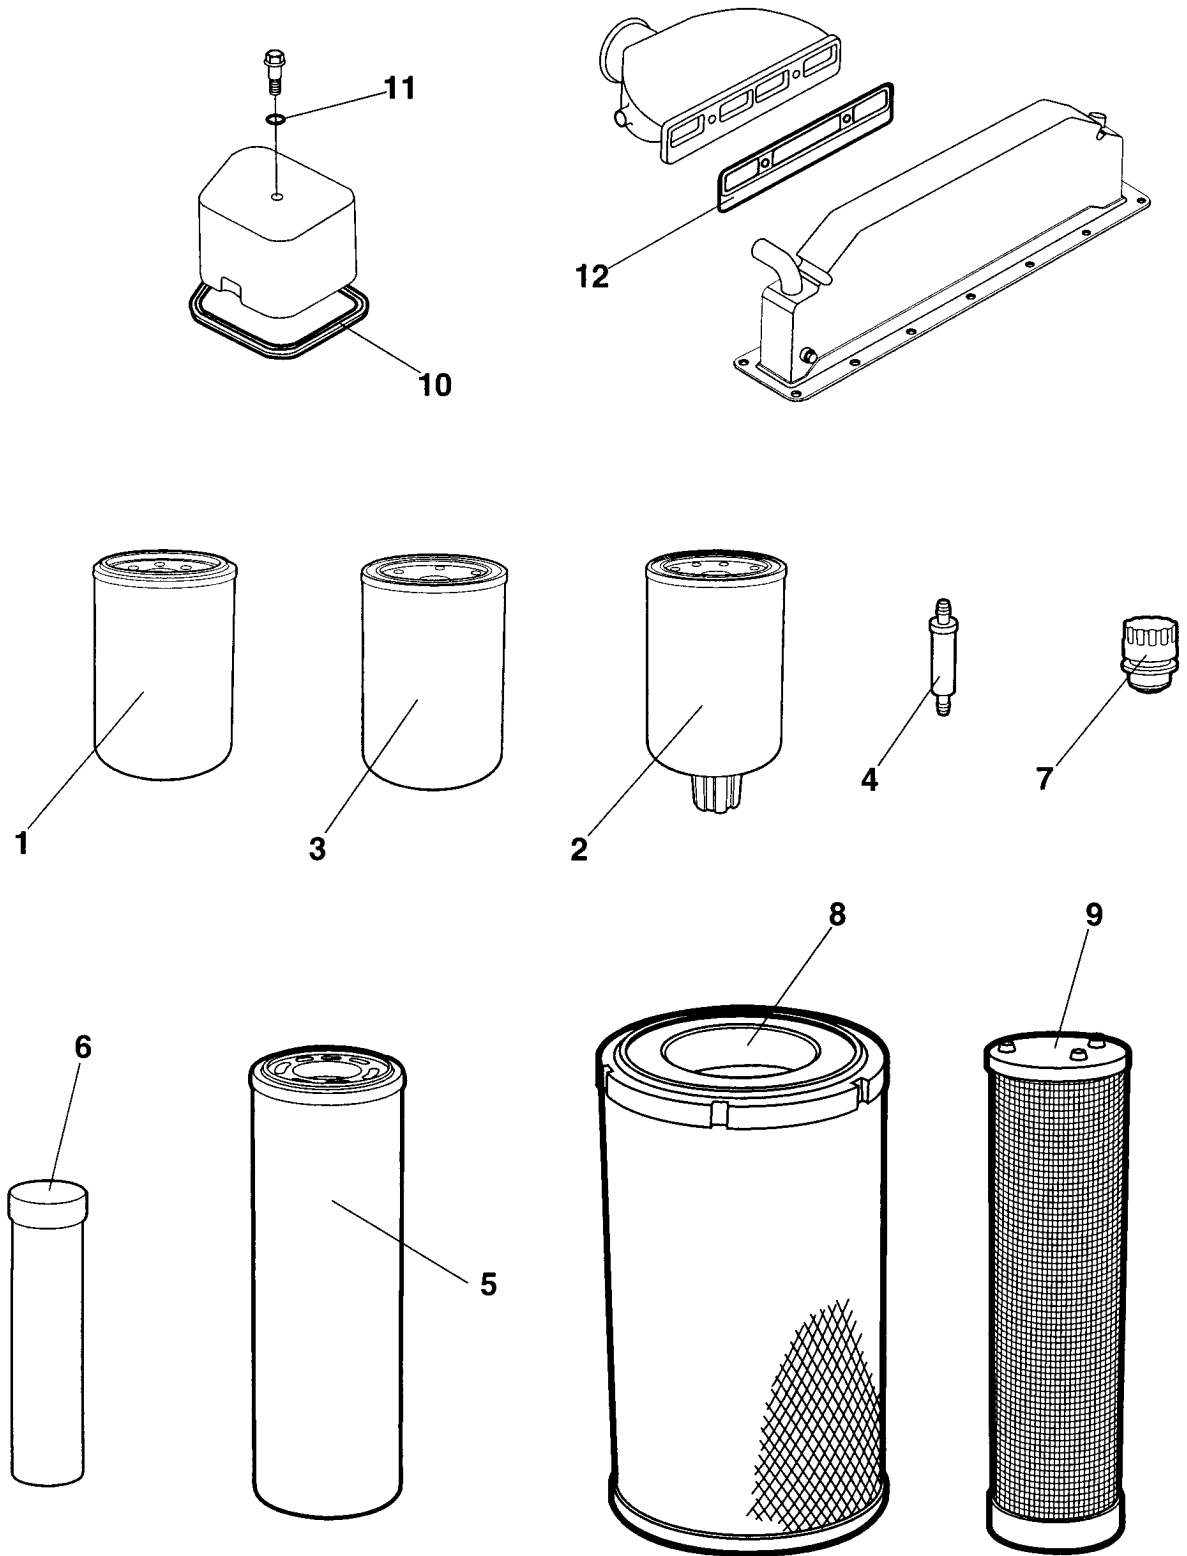

4700945652 Service kit 50 h

Item	Part No	Rem Qty	Description	Code
	4700945652		Service kit 50 h (Page 6)	
1	4700939503	1	Oil filter element	A
2	4700939372	1	Fuel filter element	A
4	4700939404	1	Pre-fuel filter element	A
5	4700372229	1	Hydraulic oil filter element	A

A)

4812157268 Service kit 250/750 h