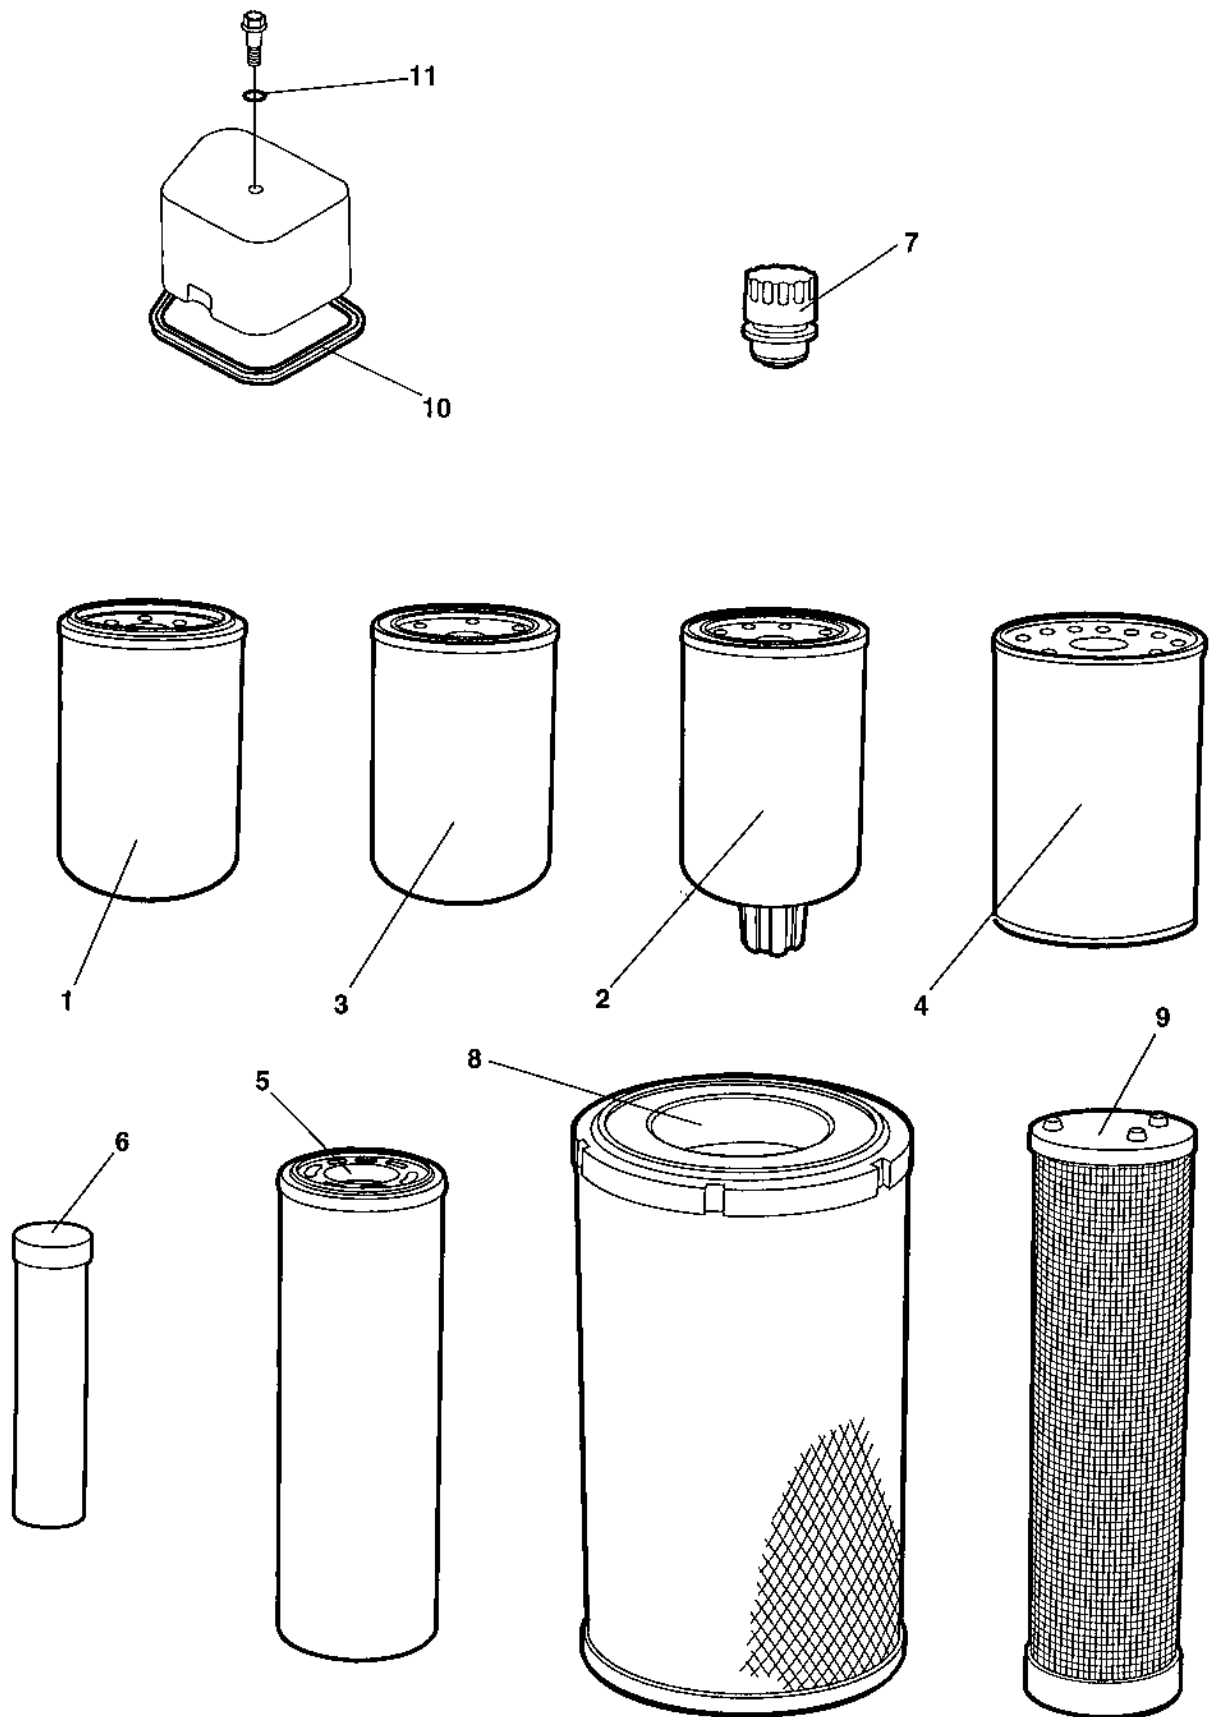

A)

4812157268 Service kit 250/750 h

4812157268 Service kit 250/750 h

Item	Part No	Rem Qty	Description	Code
	4812157268		Service kit 250/750 h (Page 8)	
1	4700939503	1	Oil filter element	A

A)

4812157269 Service kit 500h