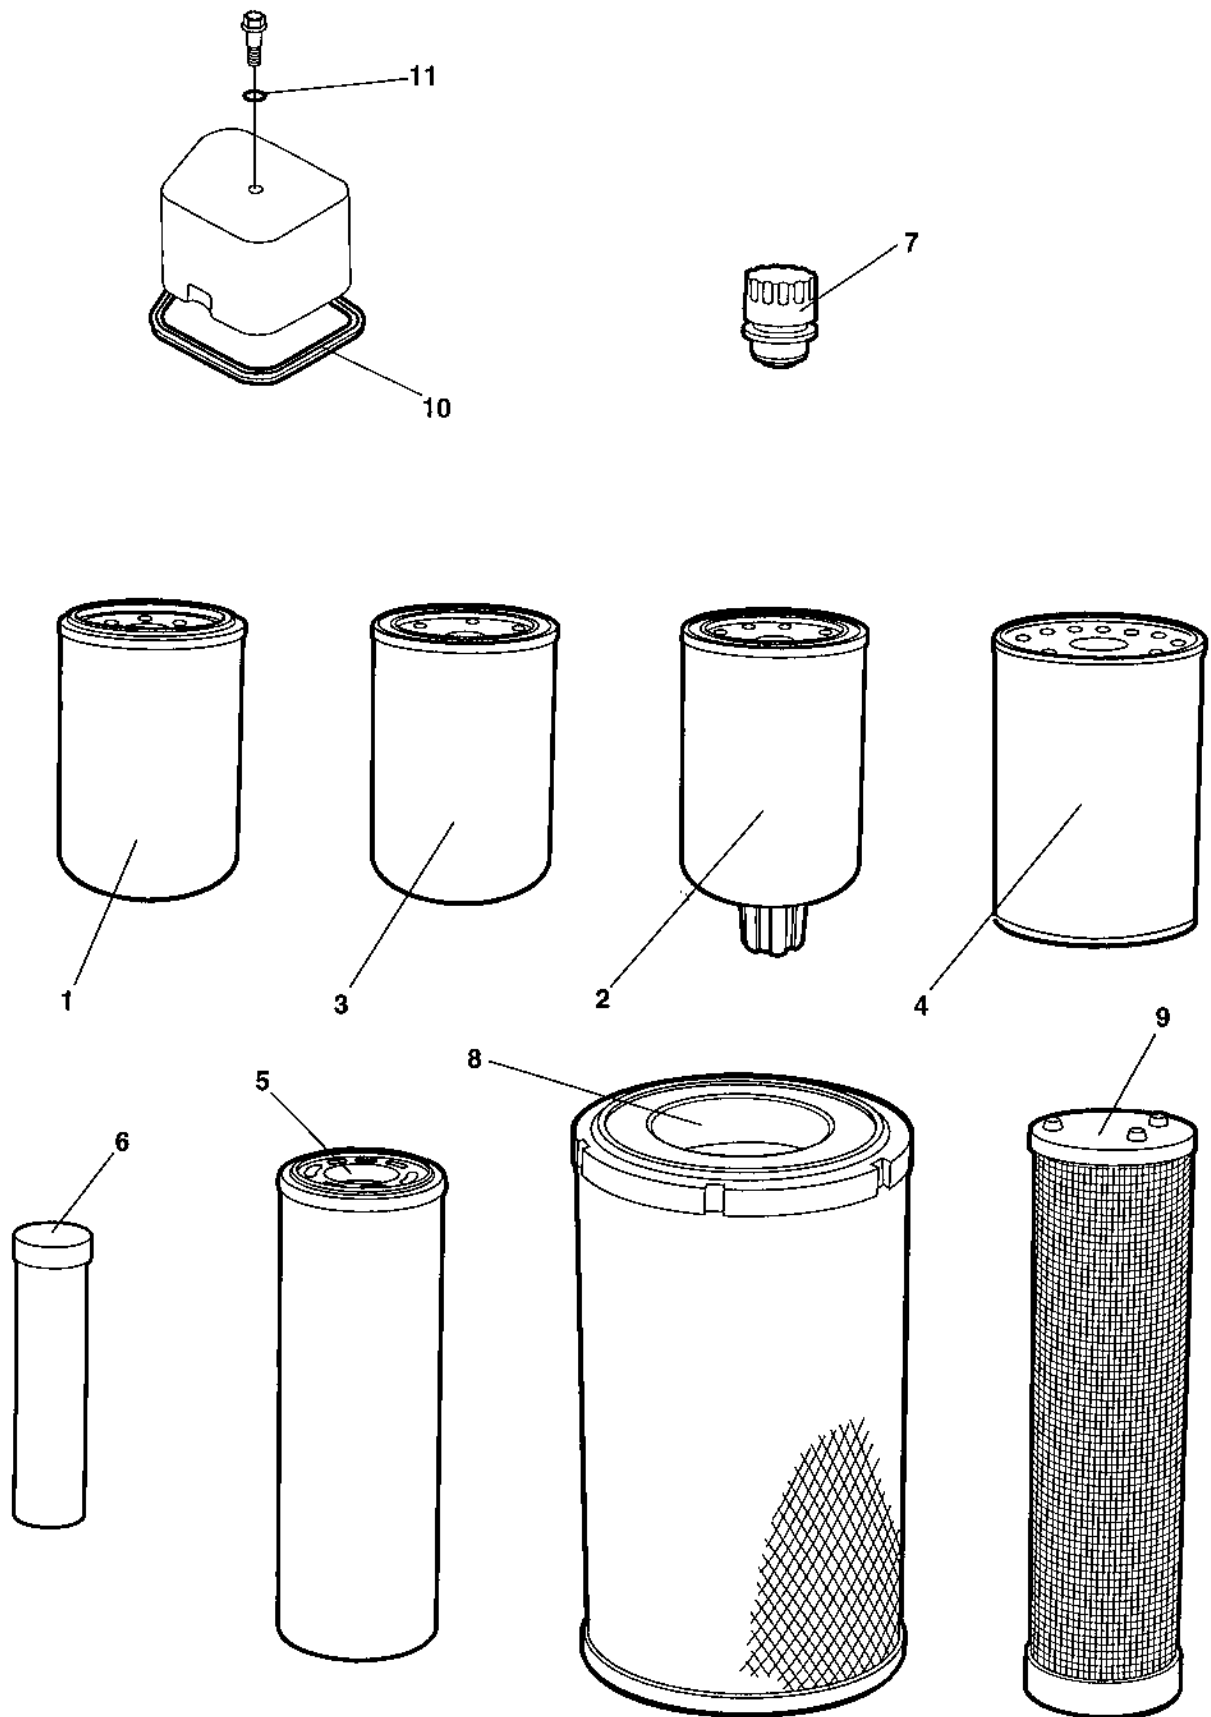

4700945652 Service kit 50 h

4700945652 Service kit 50 h

Item	Part No	Rem Qty	Description	Code
	4700945652		Service kit 50 h (Page 6)	
1	4700939503	1	Oil filter element	A
2	4700939372	1	Fuel filter element	A
4	4700939404	1	Pre-fuel filter element	A
5	4700372229	1	Hydraulic oil filter element	A

A)