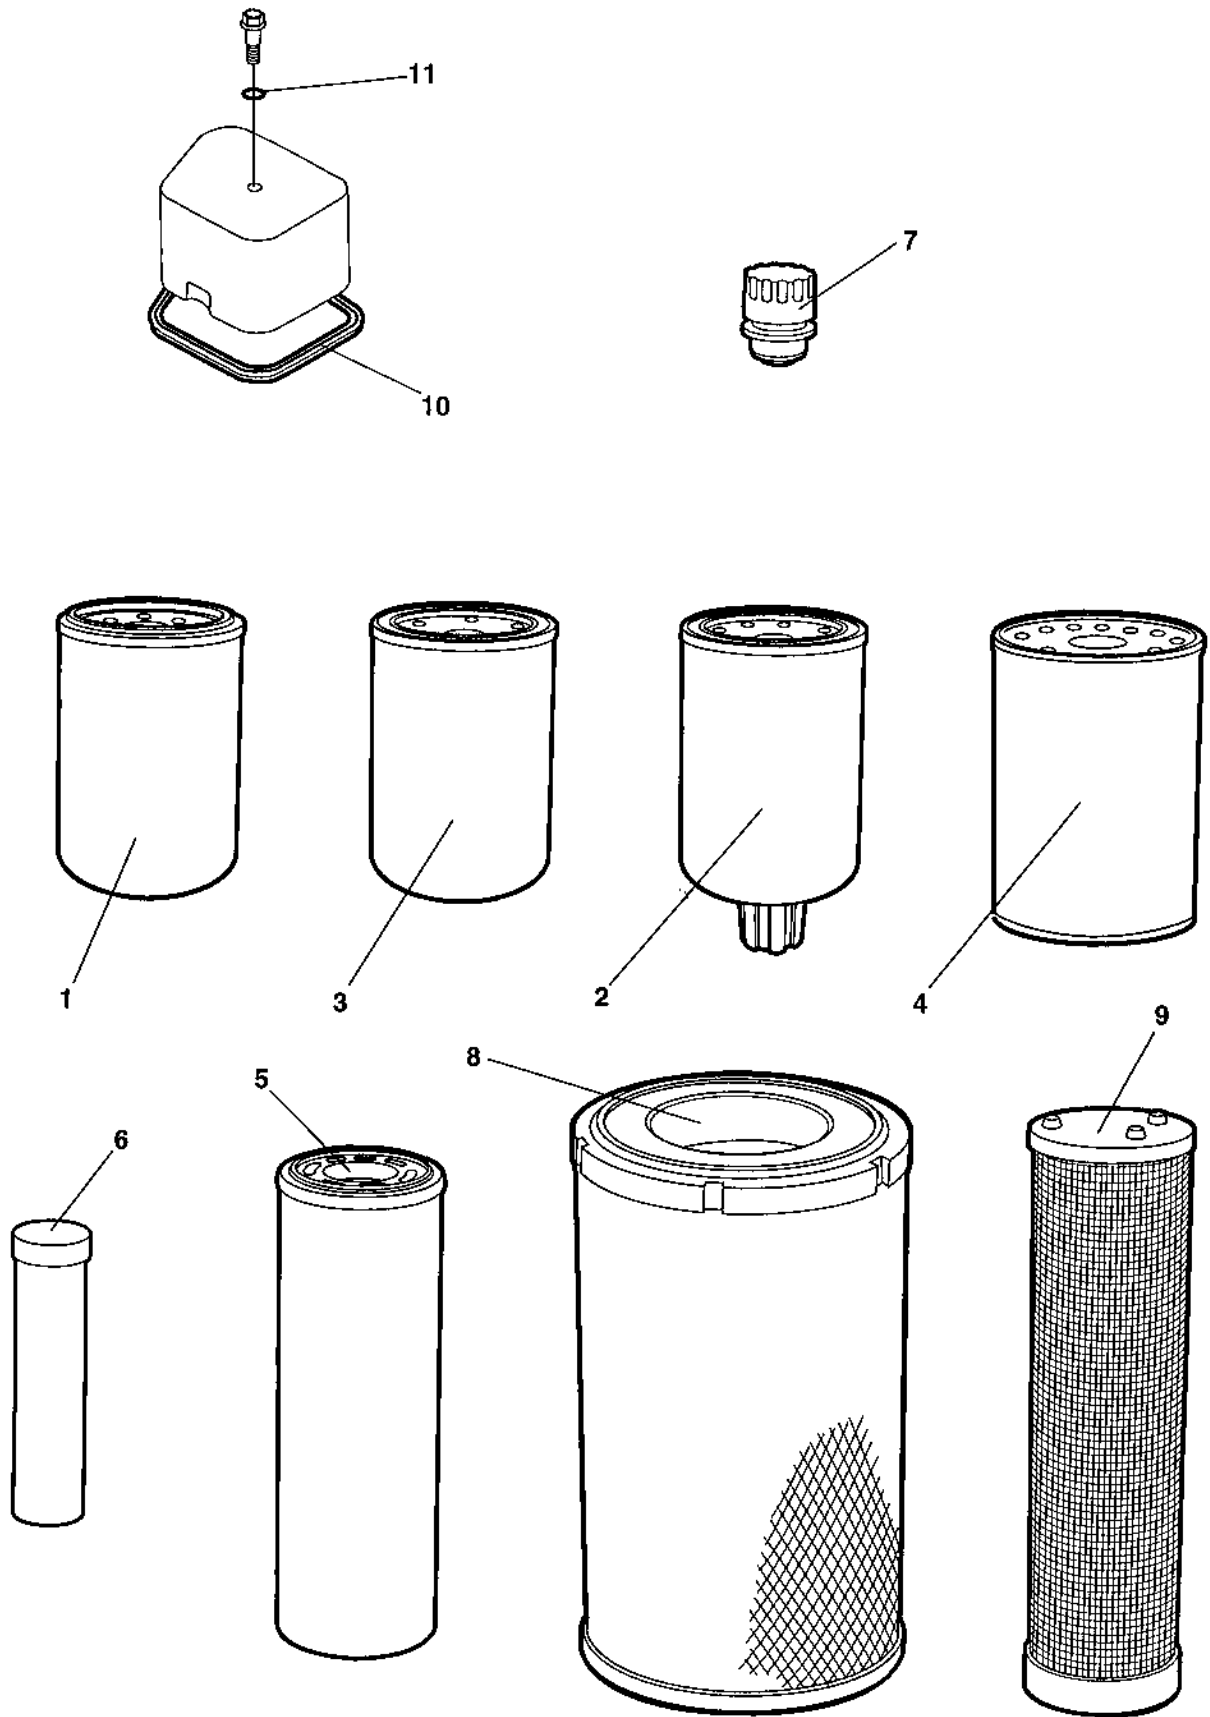

4812157269 Service kit 500h

4812157269 Service kit 500h

Item	Part No	Rem Qty	Description	Code
	4812157269		Service kit 500h (Page 10)	
1	4700939503	1	Oil filter element	A
3	4700939372	1	Fuel filter element	A
4	4700939404	1	Pre-fuel filter element	A
8	4700394690	1	Air filter element, main	A

1) With water separator.

A)