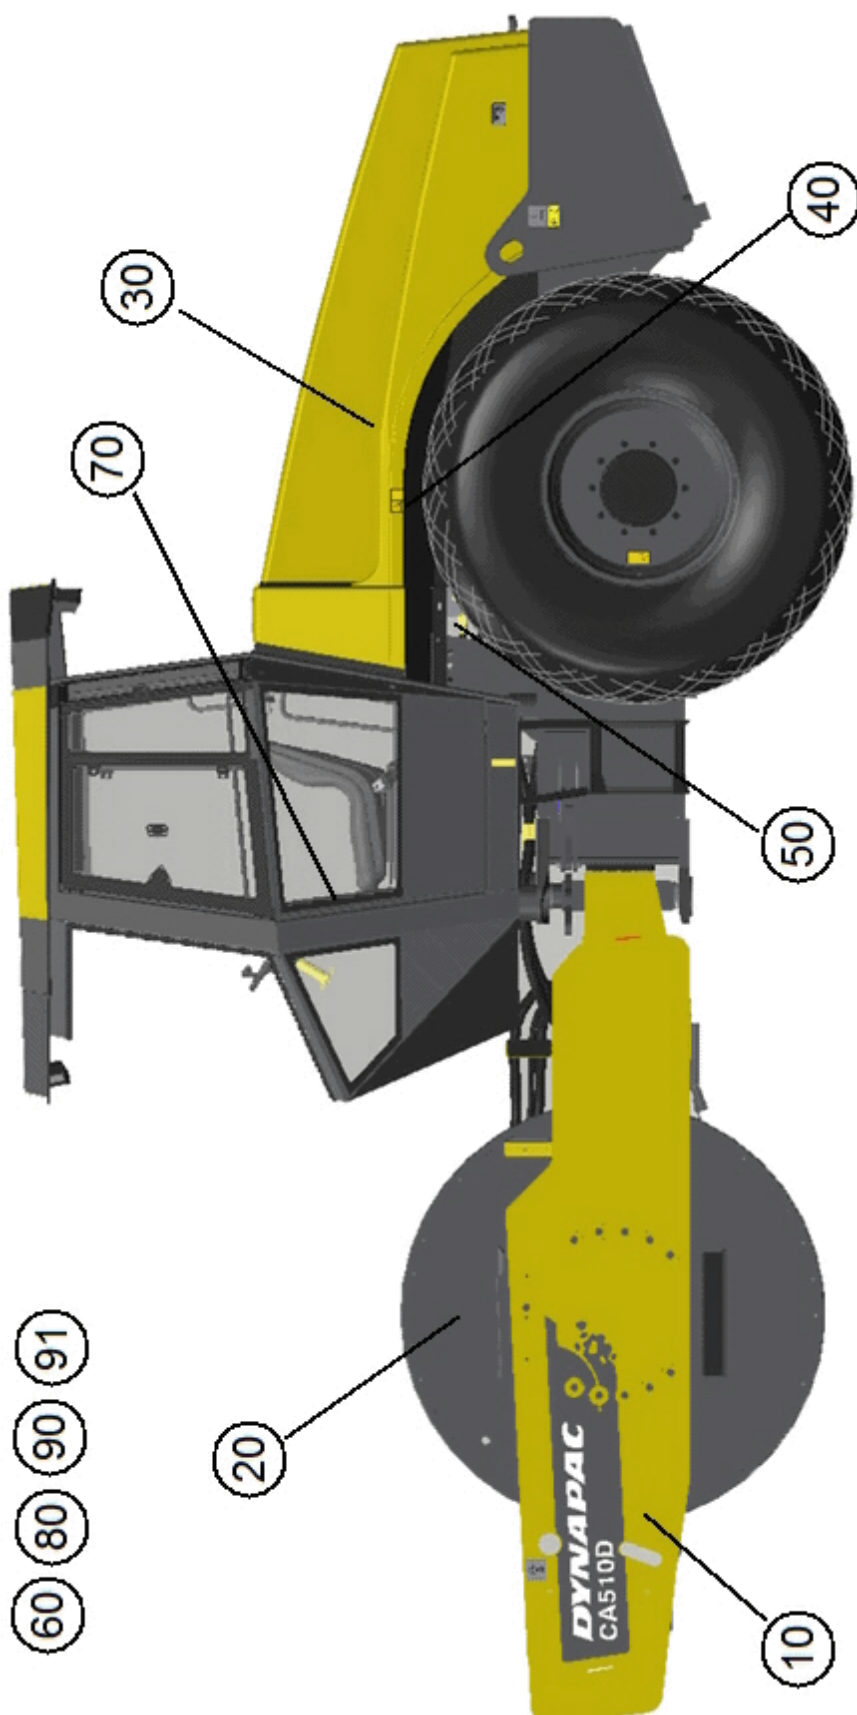

CA510D SN 10000128x 0C003458 -

CA510D SN 10000128x 0C003458 -

Item	Part No	Rem Qty	Description	Code
1		1	Service kits (Page 4)	
2		1	Repair kits (Page 14)	
10		1	Frame (Page 26)	
20		1	Drum (Page 38)	
30		1	Engine (Page 48)	
40		1	Transmission (Page 68)	
50		1	Hydraulic system (Page 88)	
60		1	Electrical equipment (Page 132)	
70		1	Drivers platform (Page 142)	
80		1	Decals (Page 176)	
90		1	Standard equipment (Page 182)	
91		1	Optional equipment (Page 186)