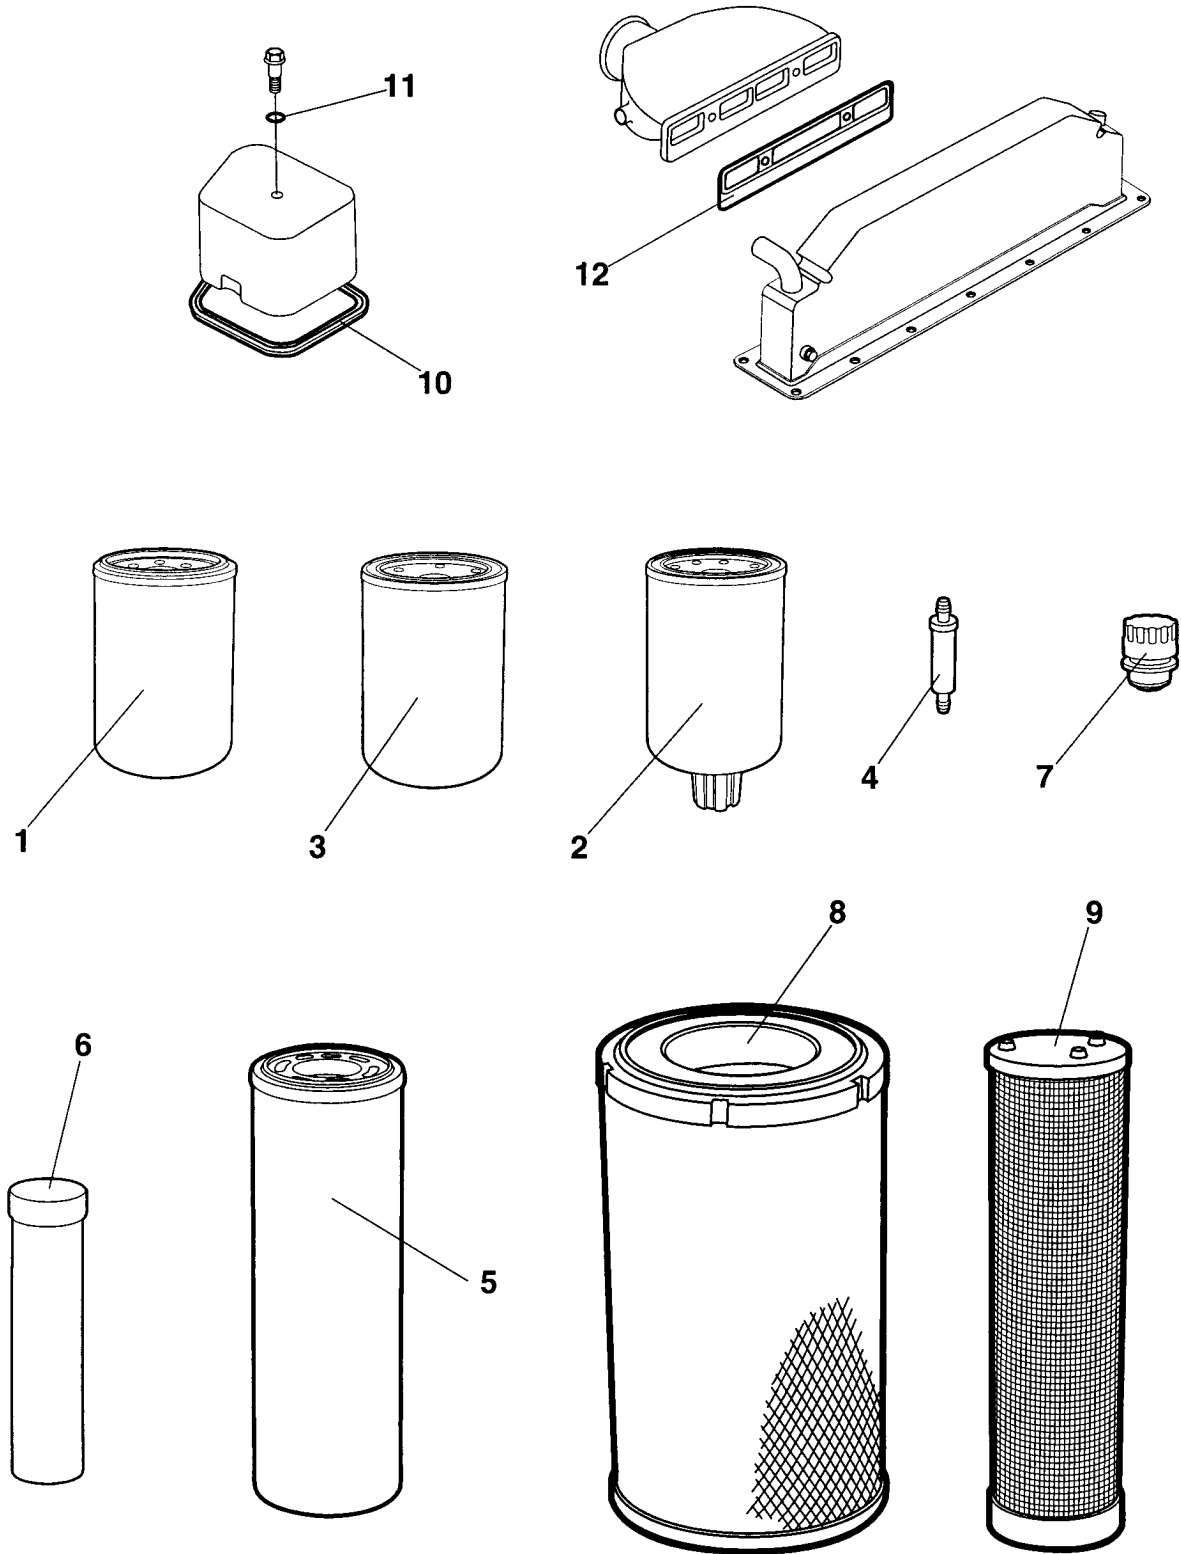

4700945652 Service kit 50 h

Item	Part No	Rem Qty	Description	Code
	4700945652		Service kit 50 h (Page 6)	
1	4700939503	1	Oil filter element	A
2	4700939372	1	Fuel filter element	A
4	4700939404	1	Pre-fuel filter element	A
5	4700372229	1	Hydraulic oil filter element	A

A)

4812157268 Service kit 250/750 h