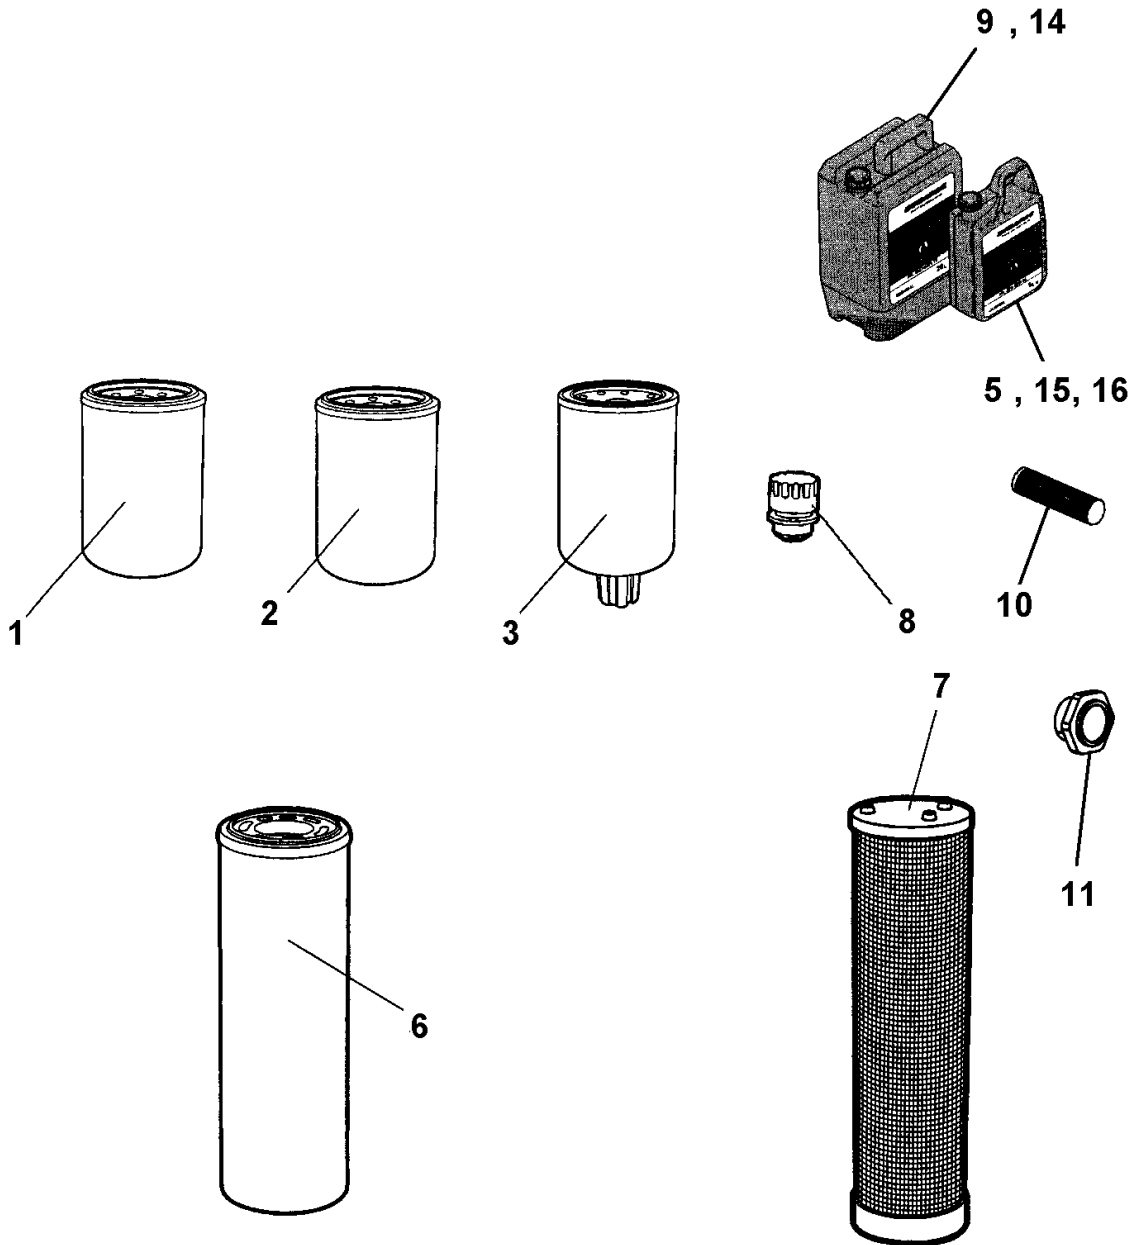

Service kits 4812156993 Service kit, 50h Plus

Item	Part No.	Name	Qty	L	SN INFO
-	4812156993	Service kit, 50h Plus			
6	4812112262	Hydraulic oil filter element	1		
15	4812156456	Dynapac drum oil 1000 5 liters	1		
16	4812008274	AC Fluid Gearbox 100 / 5 ltr.	1