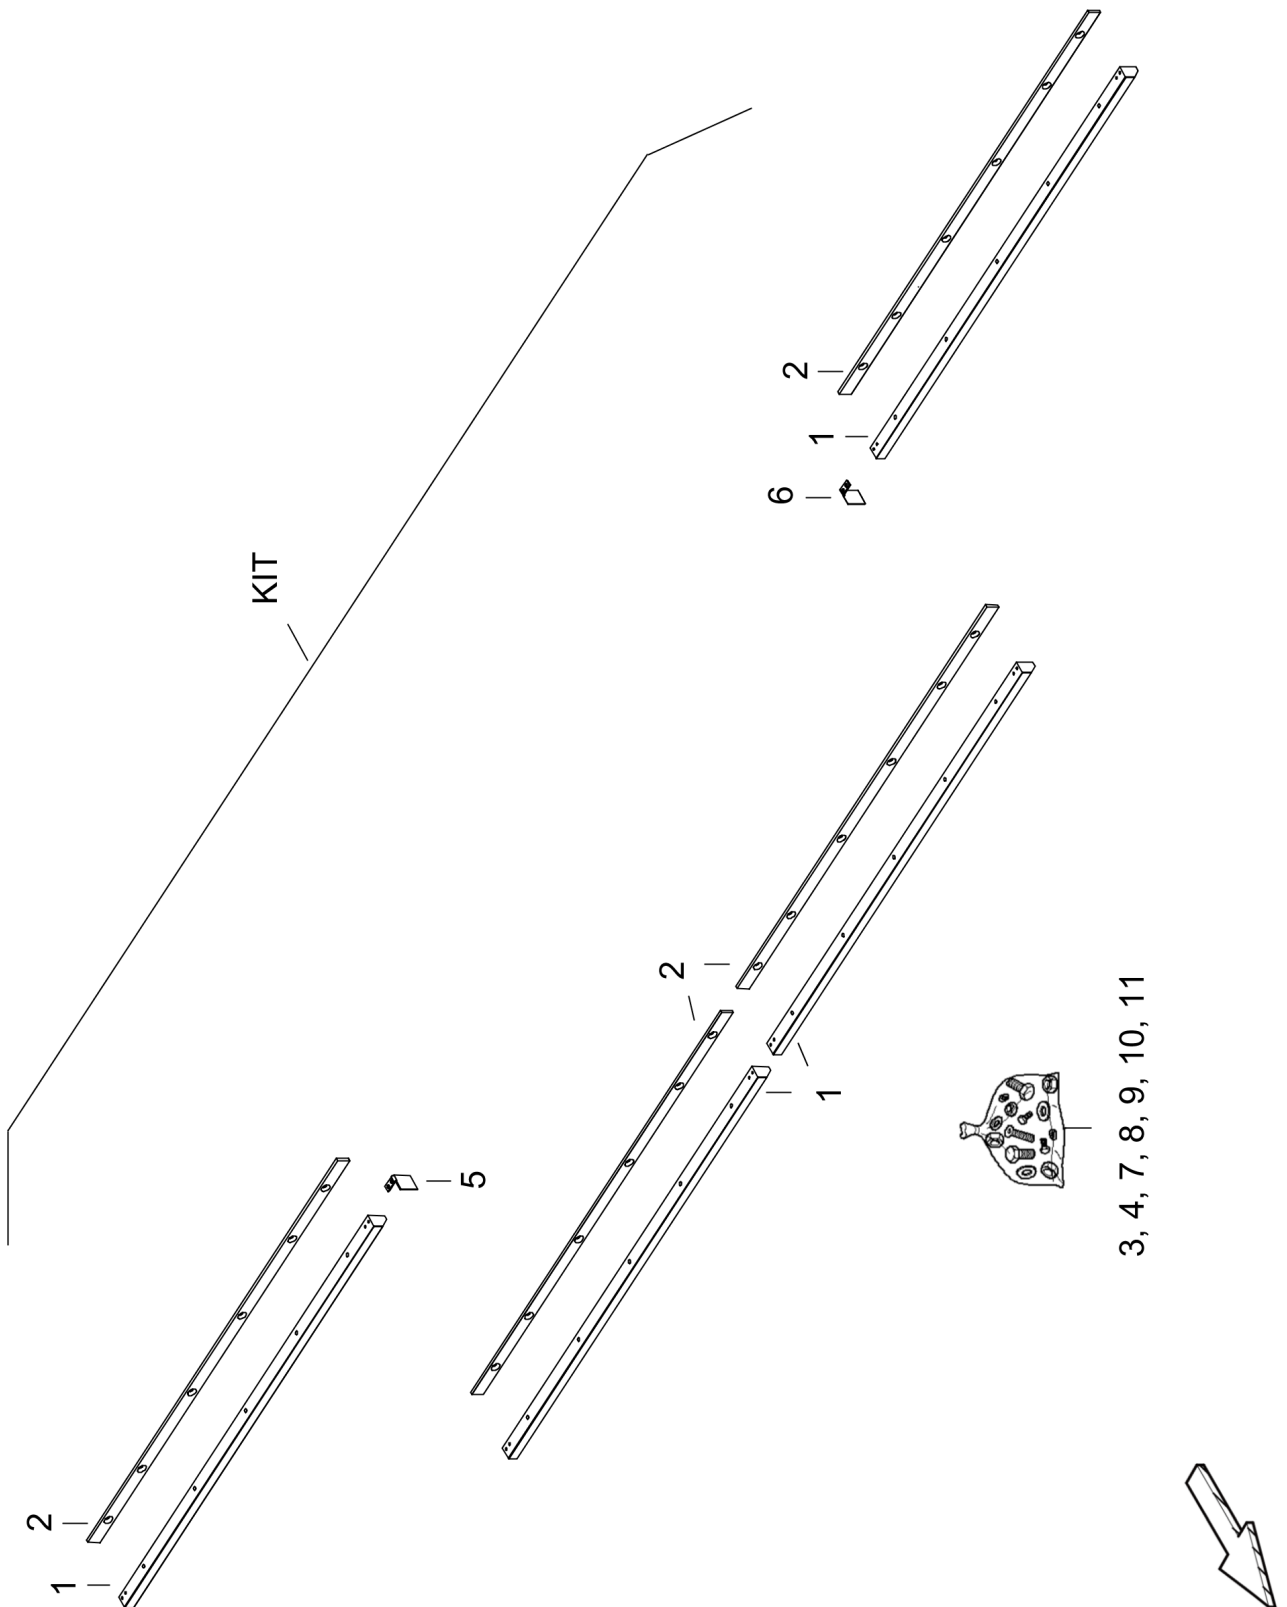

Service, repair and wear part kits Wear part kit tamper bars

Item	Part No.	Name	Qty	L	SN INFO
KIT	4812313032	Wear part kit tamper bars	1		
1	4812010364	Tamper bar	4		
2	4812249620	Wear plate	4		
3	0147140103	Hexagon bolt	20		
4	4749901808	Screw retention	20		
5	D608020700	Angle	1		
6	D608020600	Angle	1		
7	4749901806	Screw retention	4		
8	0147132303	Hex. head screw m8 x 20	4		
9	5730015464	Countersunk screw	24		
10	0266211100	Hexagon nut	24		
11	4749901807	Screw retention	24