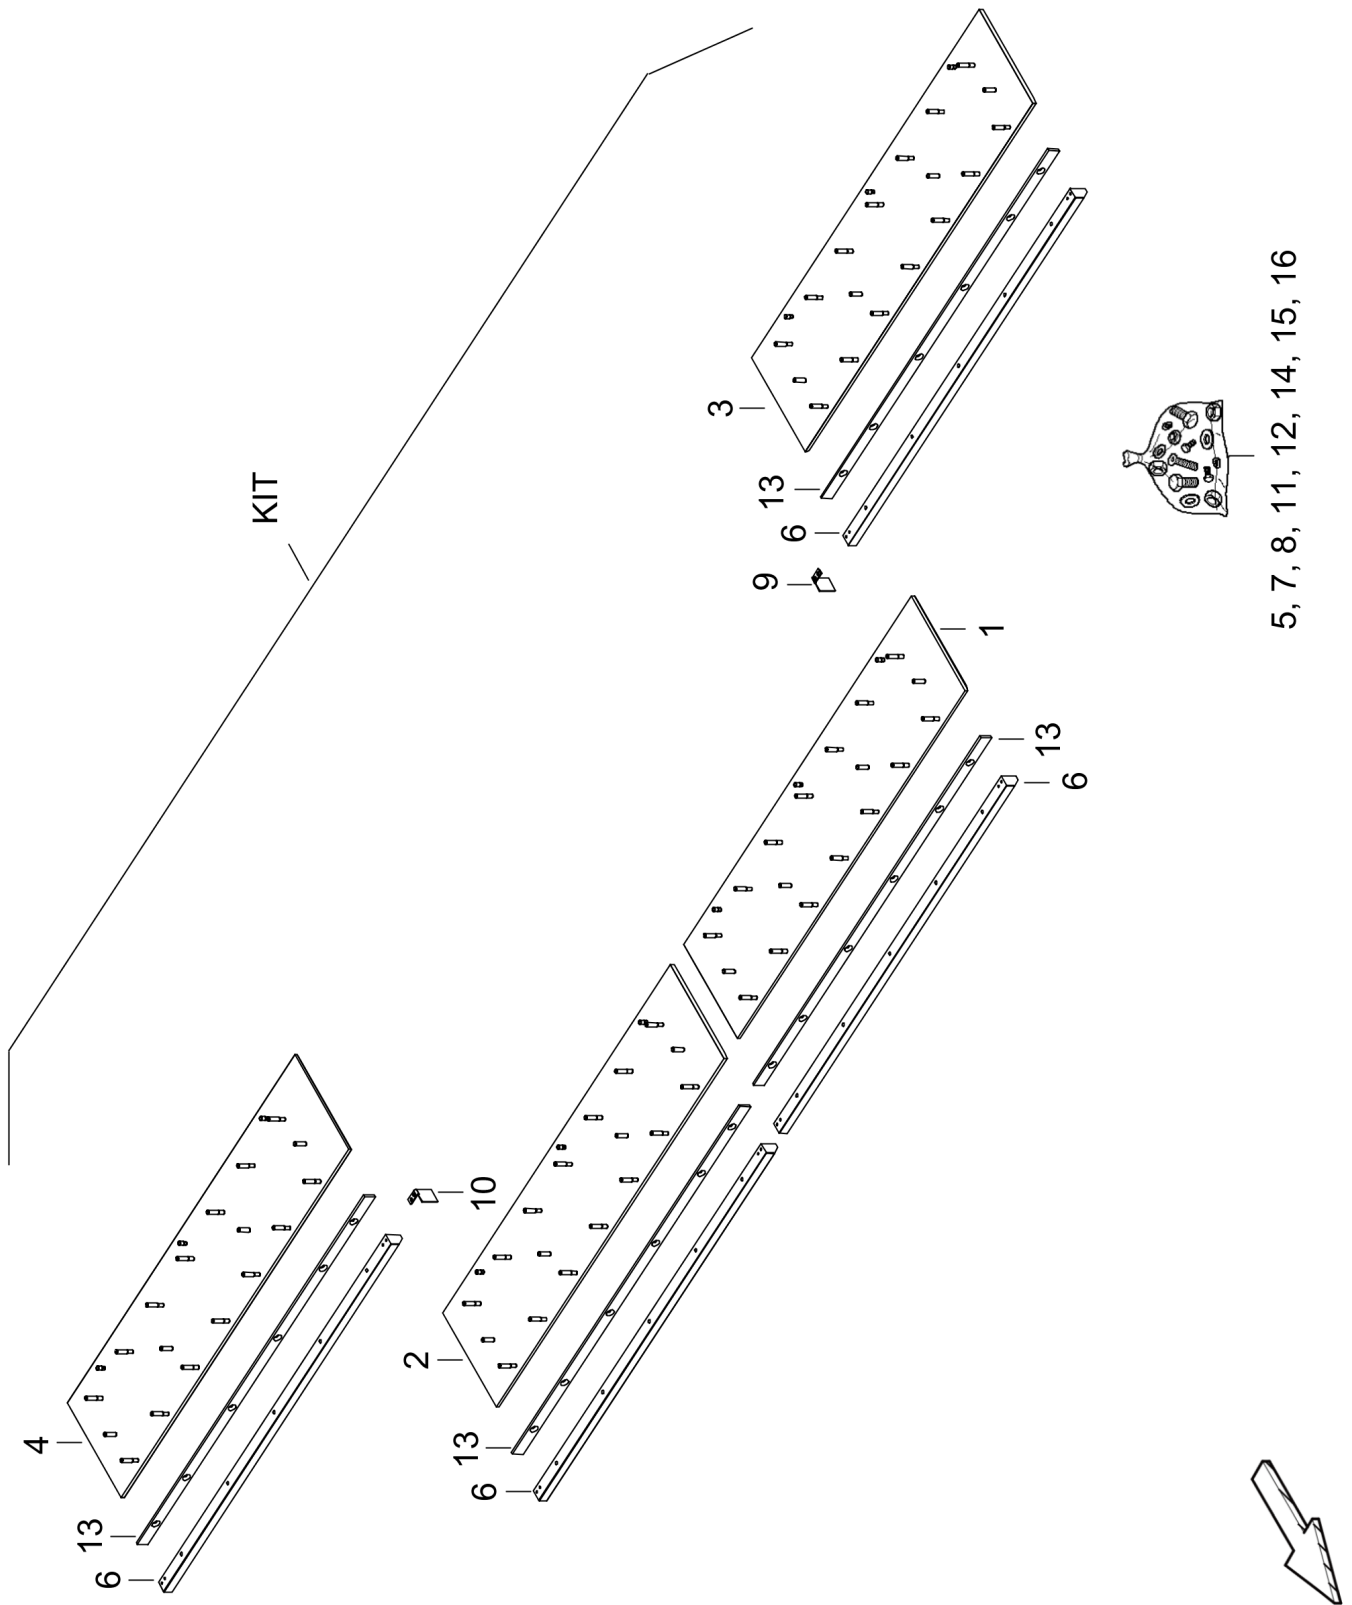

Service, repair and wear part kits Wear part kit bottom plates/tamper cutter

Refer to Parts Online for the most up to date information. The printed information might be outdated.

Fri May 29 00:20:14 MDT 2015

Item	Part No.	Name	Qty	L	SN INFO
KIT	4812313031	Wear part kit bottom plates / tamper cutter	1		
1	4812243114	Baseplate weldment, LM	1		
2	4812243116	Baseplate weldment, RM	1		
3	4812240533	Screed bottom plate, LKS	1		
4	4812240539	Screed bottom plate, RTS	1		
5	0261109156	Tensilock screw	56		
6	4812010364	Tamper bar	4		
7	0147140103	Hexagon bolt	20		
8	4749901808	Screw retention	20		
9	D608020600	Angle	1		
10	D608020700	Angle	1		
11	0147132303	Hex. head screw m8 x 20	4		
12	4749901806	Screw retention	4		
13	4812249620	Wear plate	4		
14	5730015464	Countersunk screw	24		
15	0266211100	Hexagon nut	24		
16	4749901807	Screw retention	24