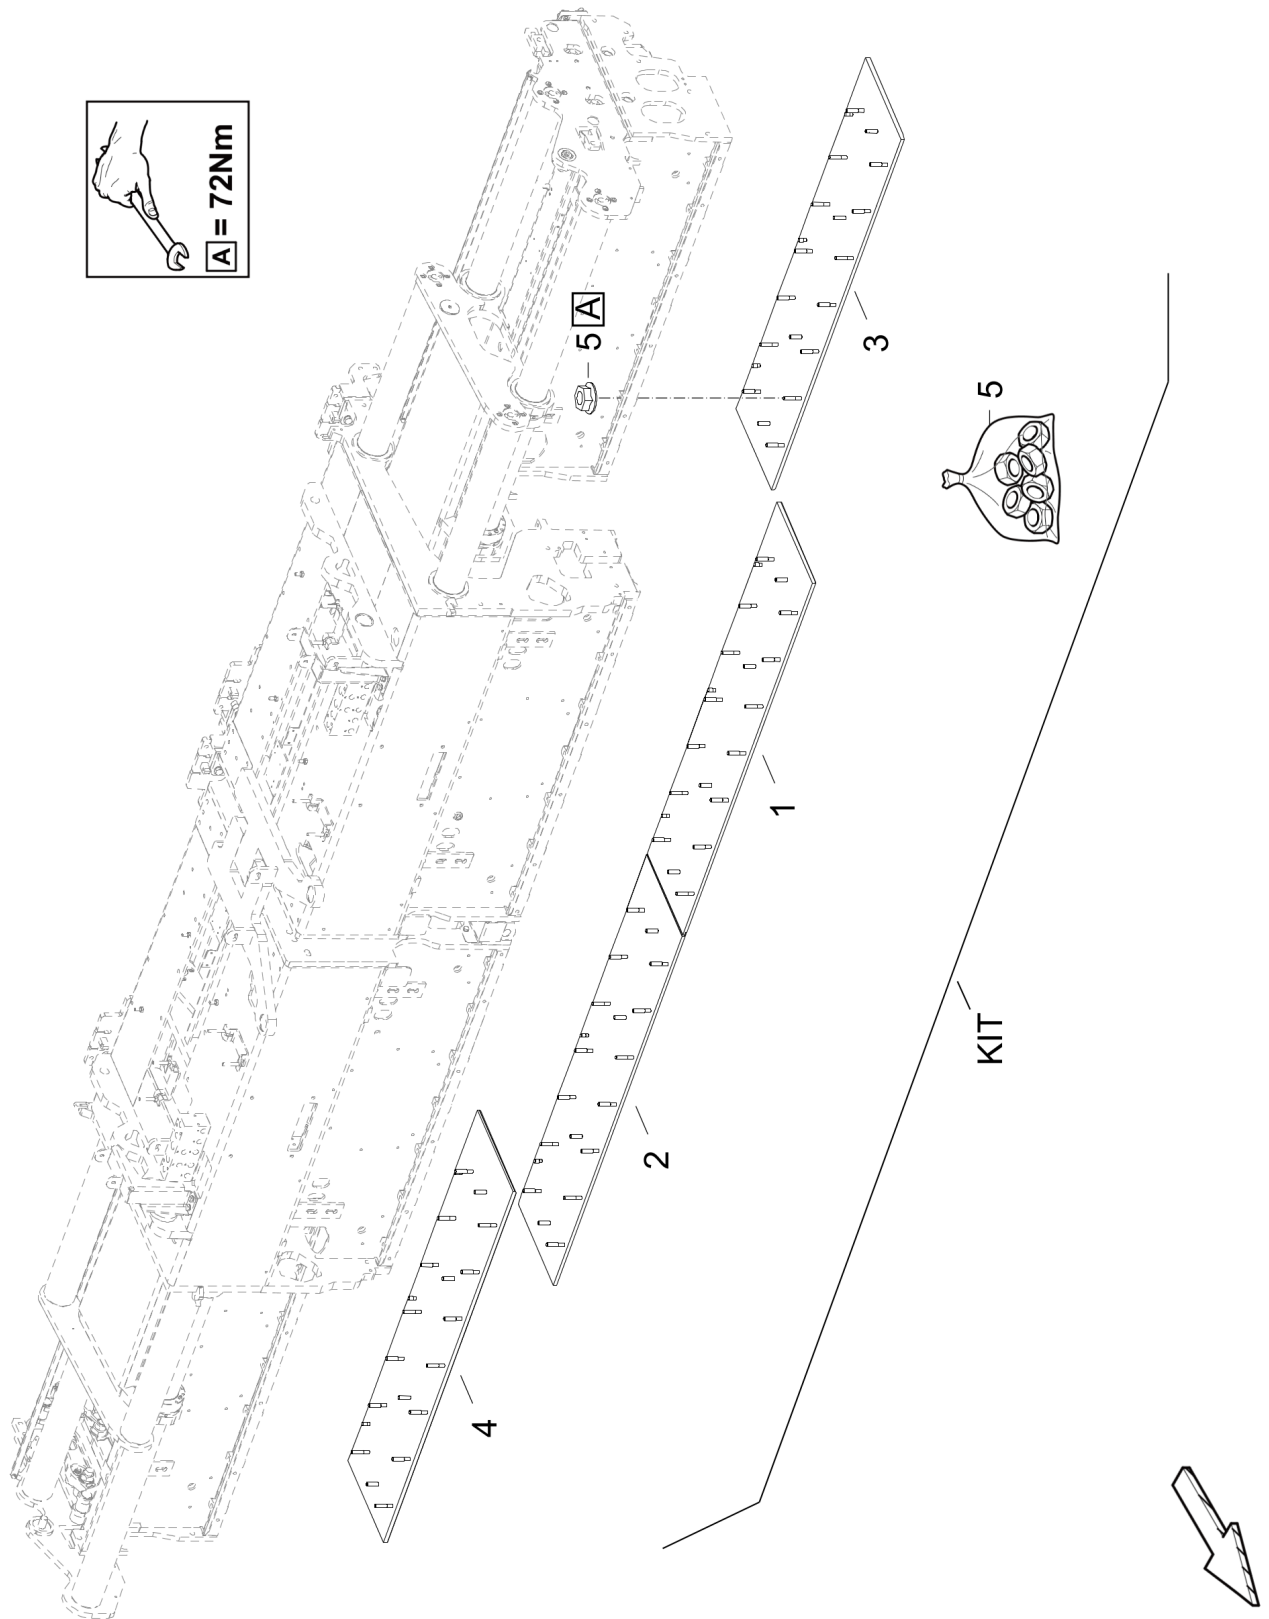

Service, repair and wear part kits Wear part kit: screed plate assembly

Refer to Parts Online for the most up to date information. The printed information might be outdated.

Fri May 29 00:20:13 MDT 2015

Item	Part No.	Name	Qty	L	SN INFO
KIT	4812249724	Screed plate assembly	1		
1	4812243114	Baseplate weldment, LM	1		
2	4812243116	Baseplate weldment, RM	1		
3	4812240533	Screed bottom plate, LKS	1		
4	4812240539	Screed bottom plate, RTS	1		
5	0261109156	Tensilock screw	56