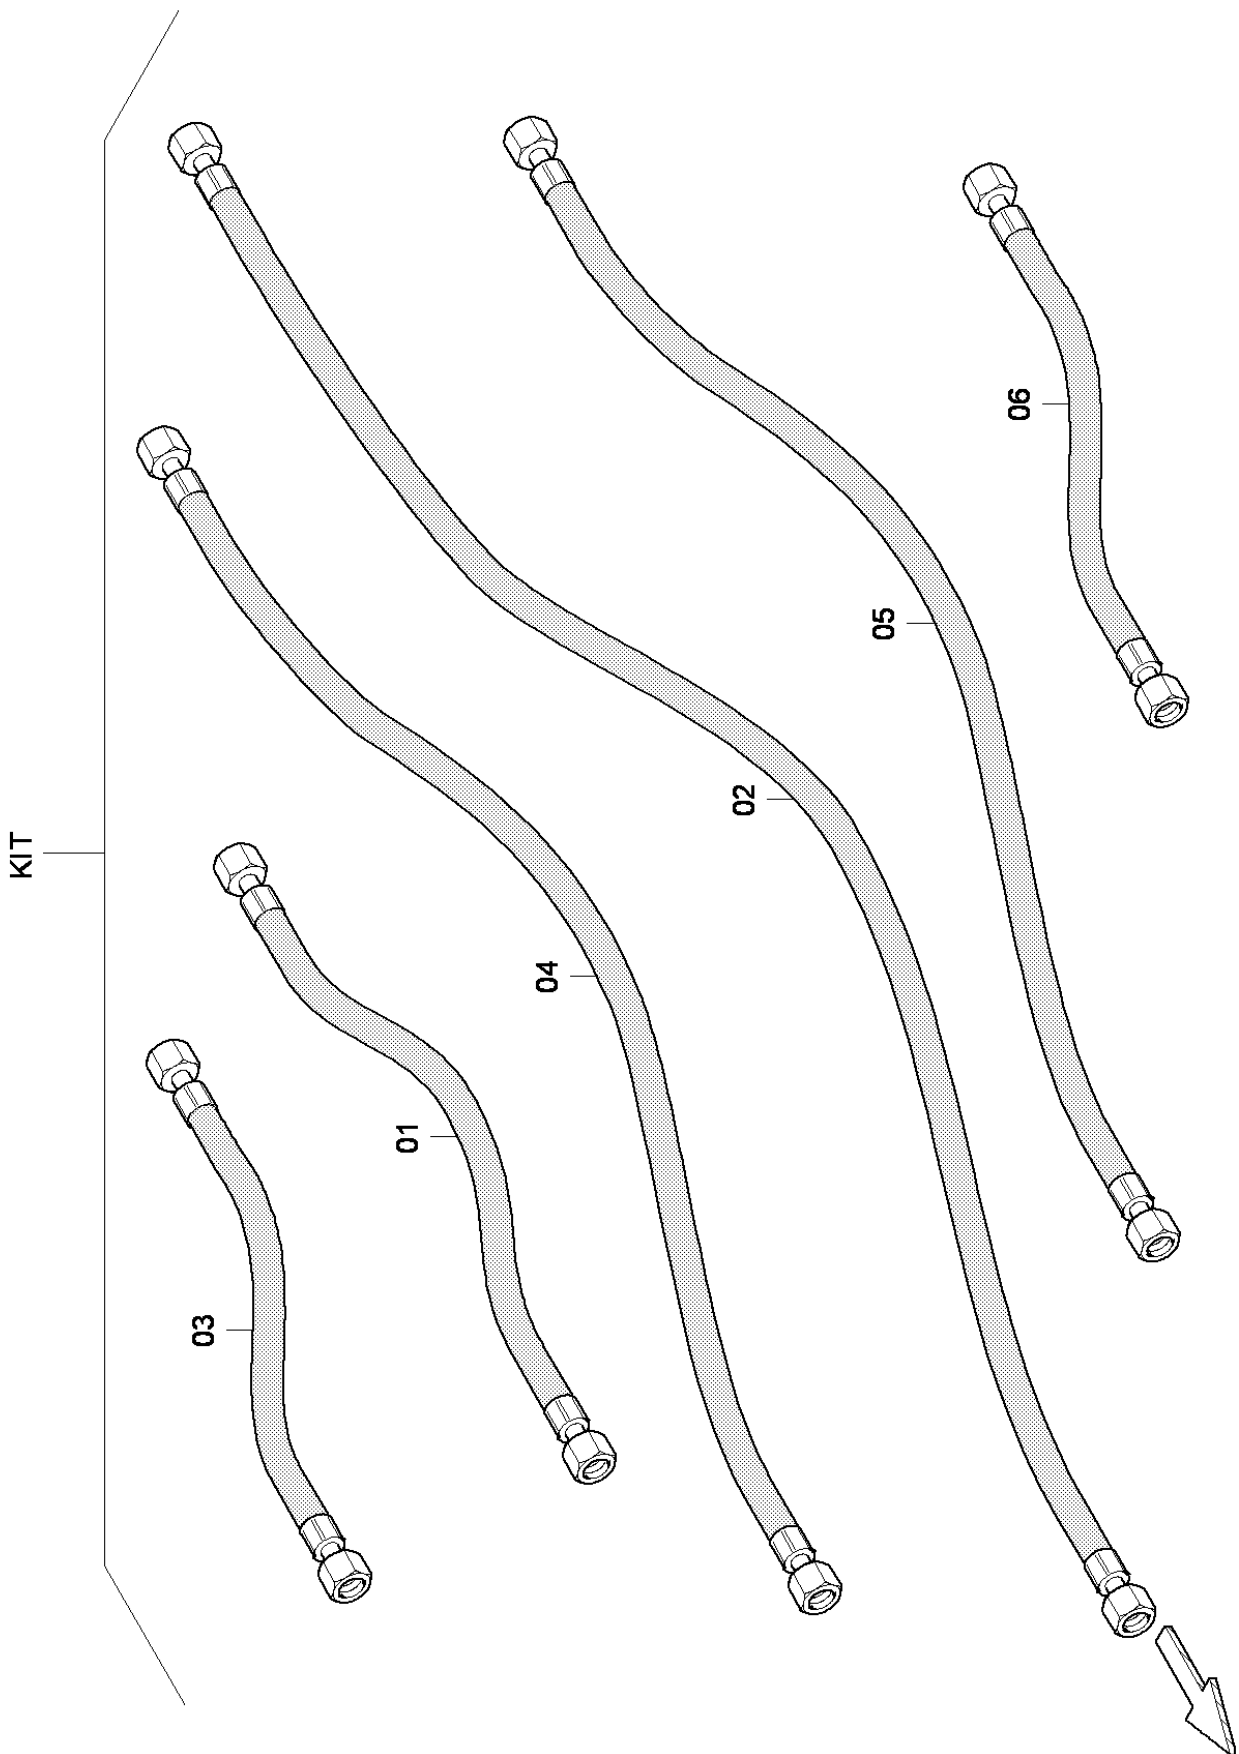

Service, repair and wear part kits 4812035288 Gas hose kit

Refer to Parts Online for the most up to date information. The printed information might be outdated.

Fri May 29 00:20:15 MDT 2015

Item	Part No.	Name	Qty	L	SN INFO
1	4749240072	Hose	2		
2	4749240541	Hose	2		
3	4749241249	Hose	2		
4	D930657561	Hose	2		
5	4749241250	Hose	1		
6	4749241104	Hose	2		
KIT	4812035288	Gas hose kit	1