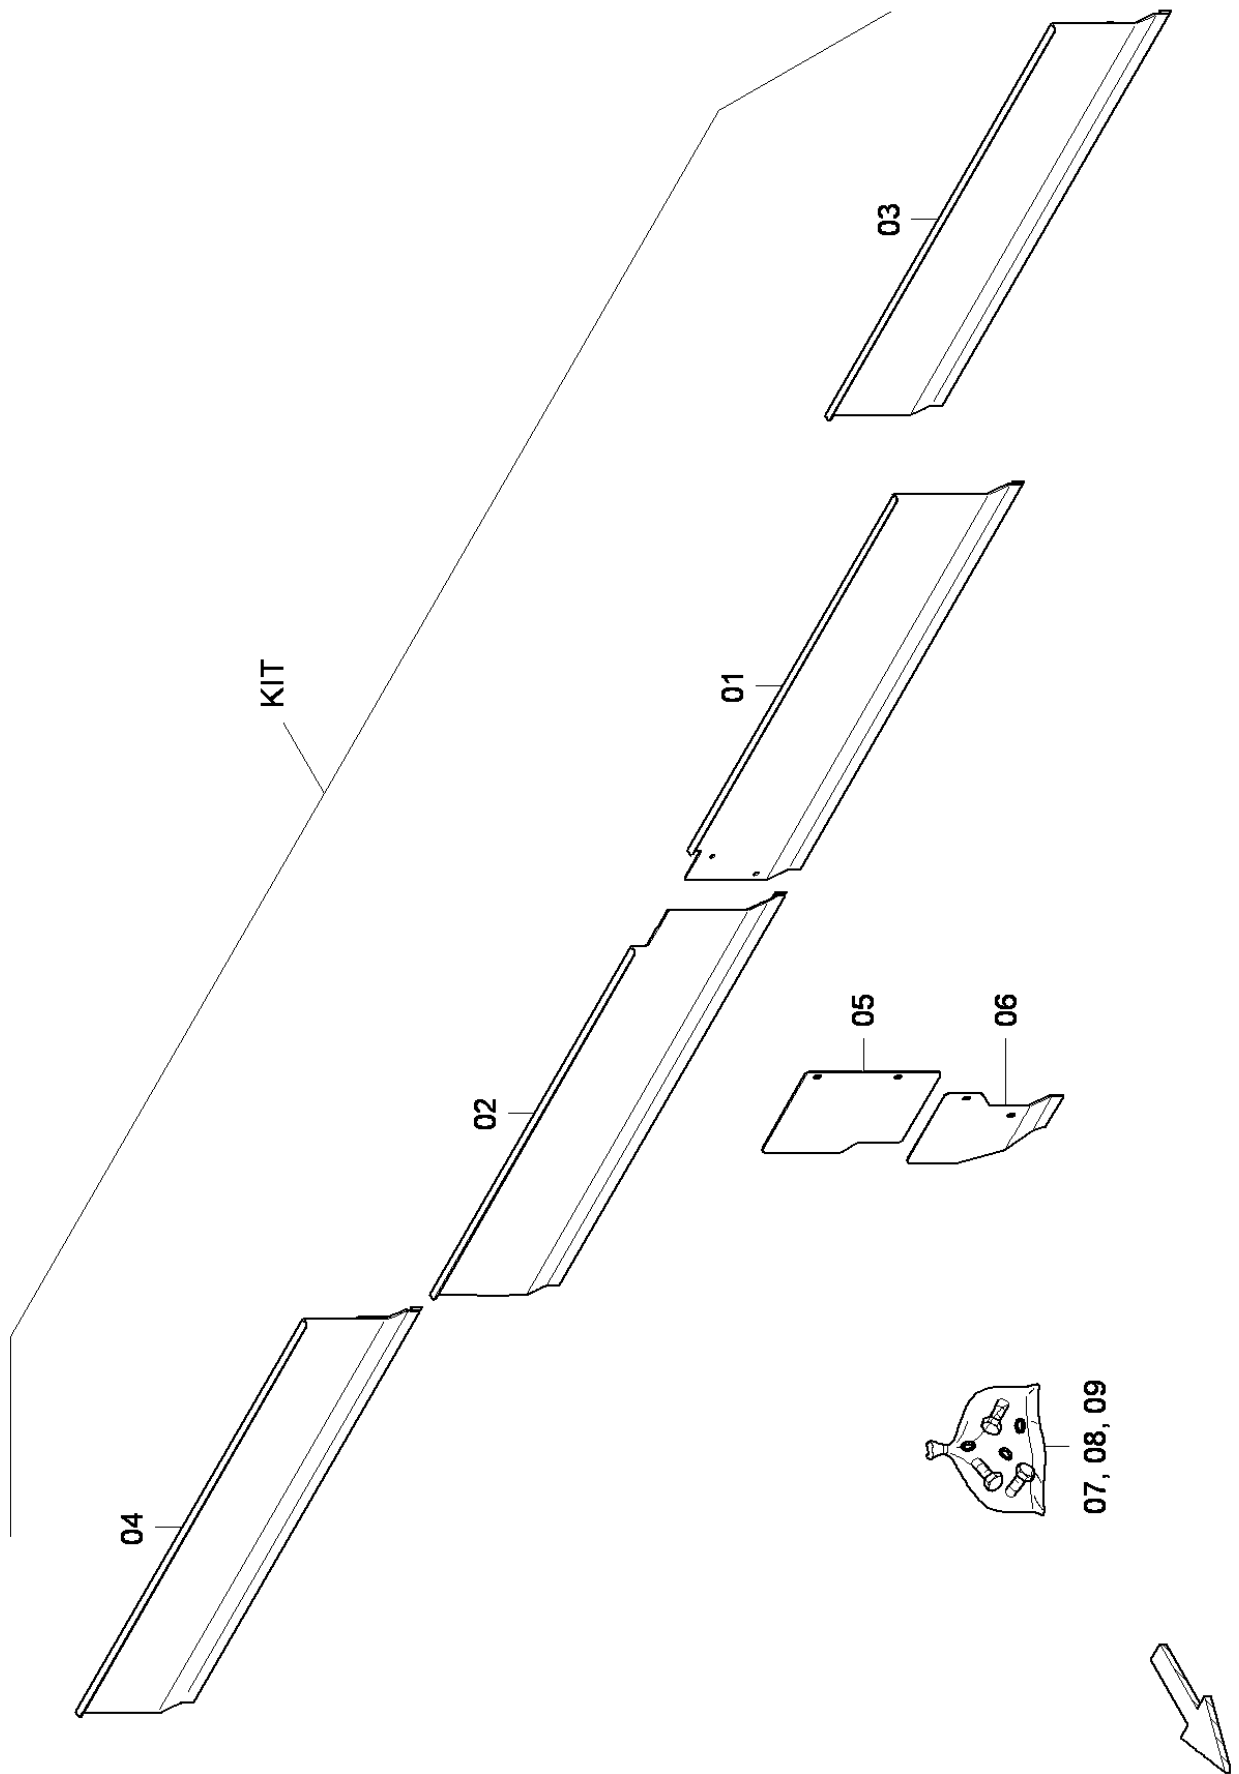

Service, repair and wear part kits 4812035549 Wear part kit tamper guide plates

Refer to Parts Online for the most up to date information. The printed information might be outdated.

Fri May 29 00:20:15 MDT 2015

Item	Part No.	Name	Qty	L	SN INFO
1	4812031257	Tamper guide plate	1		
2	4812031266	Tamper guide plate	1		
3	4812031281	Tamper guide plate	1		
4	4812031285	Tamper guide plate	1		
5	4812028305	Upper	1		
6	4812028306	Lower	1		
7	0147136203	Hex.bolt-M10x25	4		
8	D939776115	Locking washer	20		
9	0147135903	Hexagon bolt	16		
KIT	4812035549	Wear part kit tamper guide plates	1