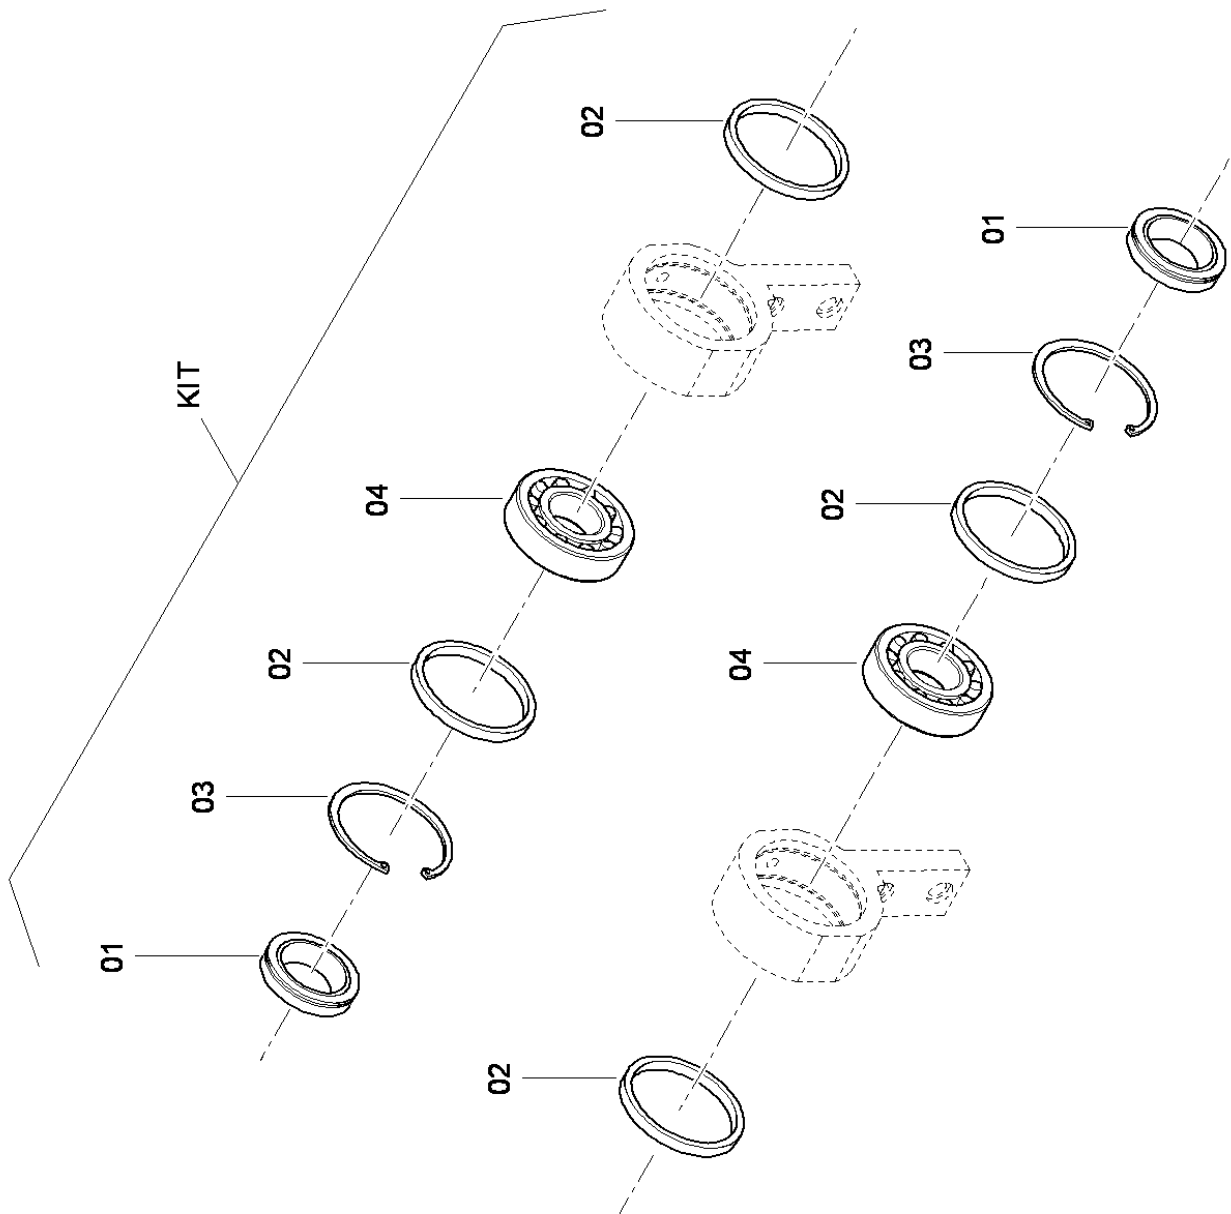

Service, repair and wear part kits D299000250 Bearing kit, tamper wing

Refer to Parts Online for the most up to date information. The printed information might be outdated.

Fri May 29 00:20:15 MDT 2015

Dynapac V6030tv Spare Parts Catalogue

Full download: <http://manualplace.com/download/dynapac-v6030tv-spare-parts-catalogue/>

Spare parts list

4812249785, V6030TV, s/n 4100299 -

Item	Part No.	Name	Qty	L	SN INFO
1	4730008748	Spacer	4		
2	4749040079	Seal ring	4		
3	4749900486	Circlip	2		
4	D935011814	Pendulum roller bearing	2		
KIT	D299000250	Bearing kit, tamper wing	1		

Refer to Parts Online for the most up to date information. The printed information might be outdated.

Fri May 29 00:20:15 MDT 2015