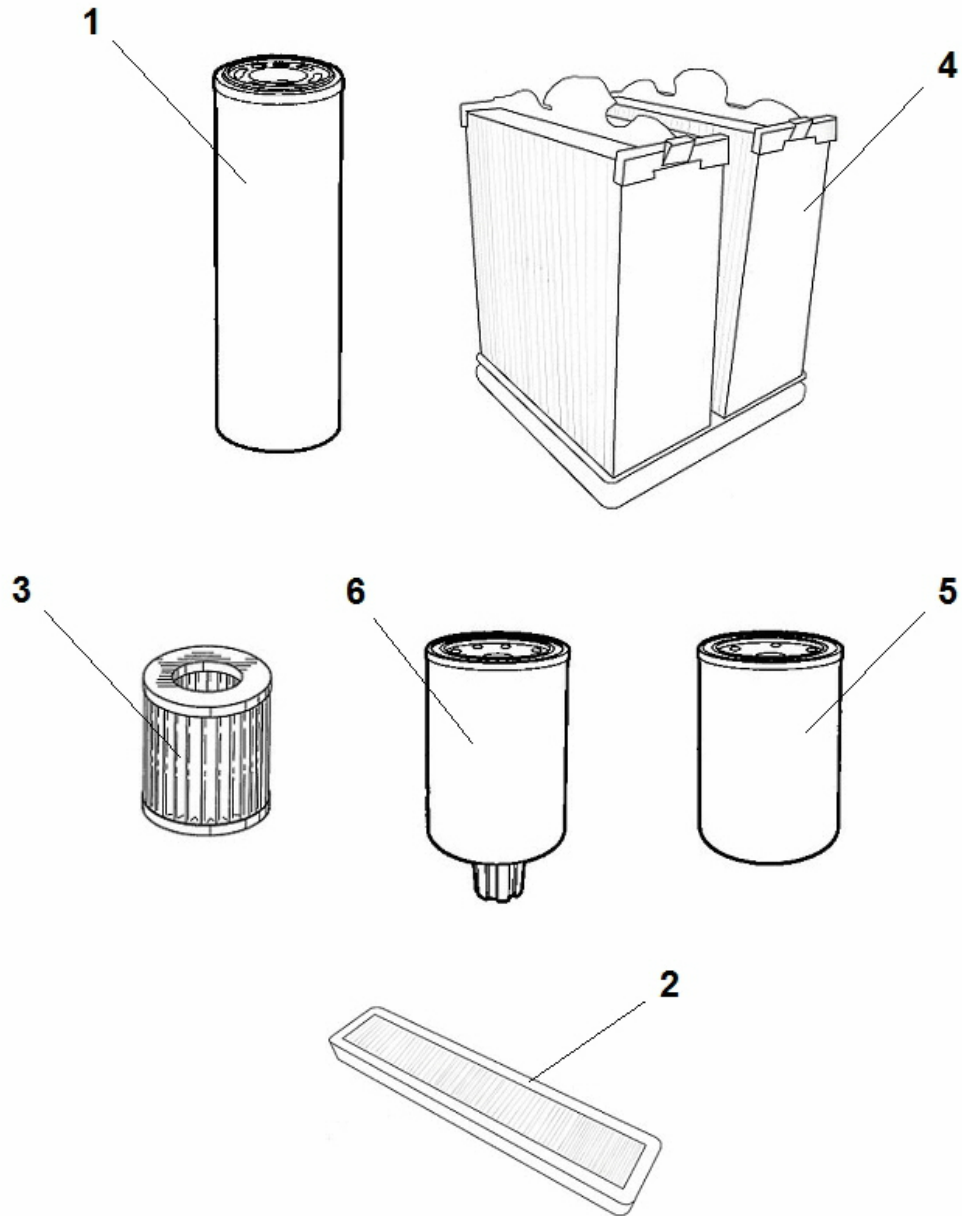

Service, repair and wear part kits 4812101730 Service kit 500 h with cabin

Dynapac Ct3000 (T3) Spare Parts Catalogue

Full download: <http://manualplace.com/download/dynapac-ct3000-t3-spare-parts-catalogue/>

Spare parts list

CT3000 Tier 3 s/n 10000505x0B003683 -

Item	Part No.	Name	Qty	L
0	4812101730	Service kit 500 h with cabin	1	
1	4700199591	Transmission oil filter	2	
2	4700395818	Filter	1	
3	4812101417	Prefuel filter element	1	
4	4812101418	Primary filter element	1	
5	4700939082	Oil filter	1	
6	4700170462	Fuel filter element	1	

Refer to Parts Online for the most up to date information. The printed information might be outdated.

Mon Jun 01 08:17:50 MDT 2015