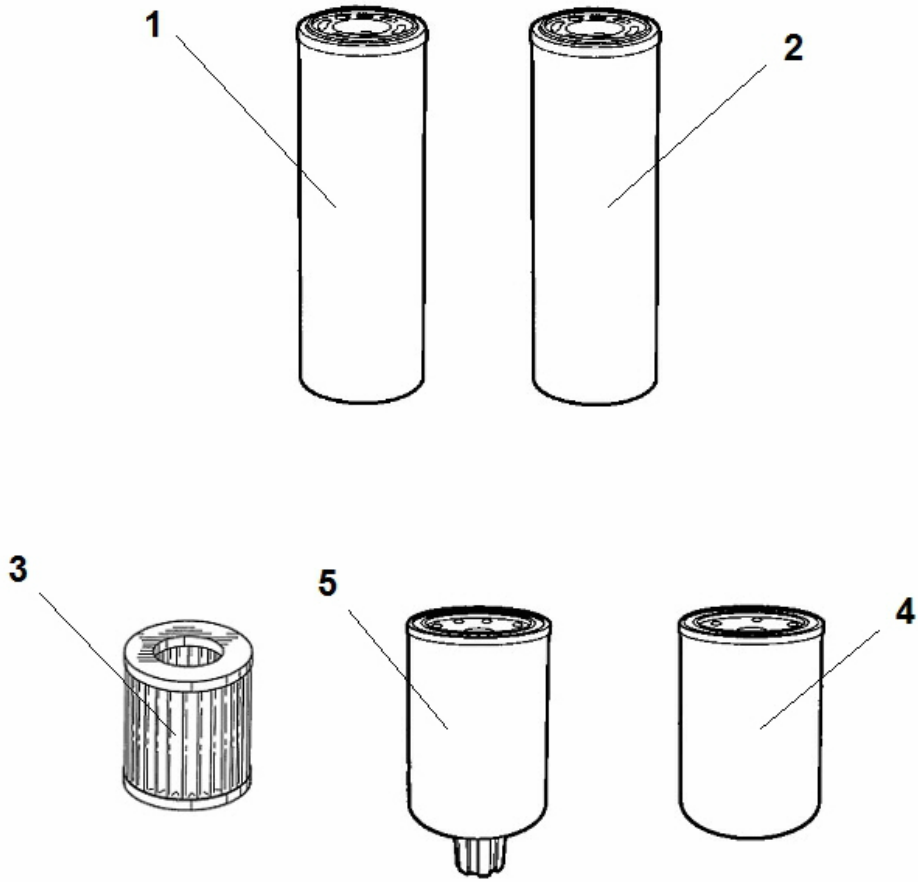

Service, repair and wear part kits 4812101714 Service kit 50 h

Item	Part No.	Name	Qty	L
0	4812101714	Service kit 50 h	1	
1	4700199591	Transmission oil filter	2	
2	4700372229	Hydraulic oil filter element	2	
3	4812101417	Prefuel filter element	1	
4	4700939082	Oil filter	1	
5	4700170462	Fuel filter element	1