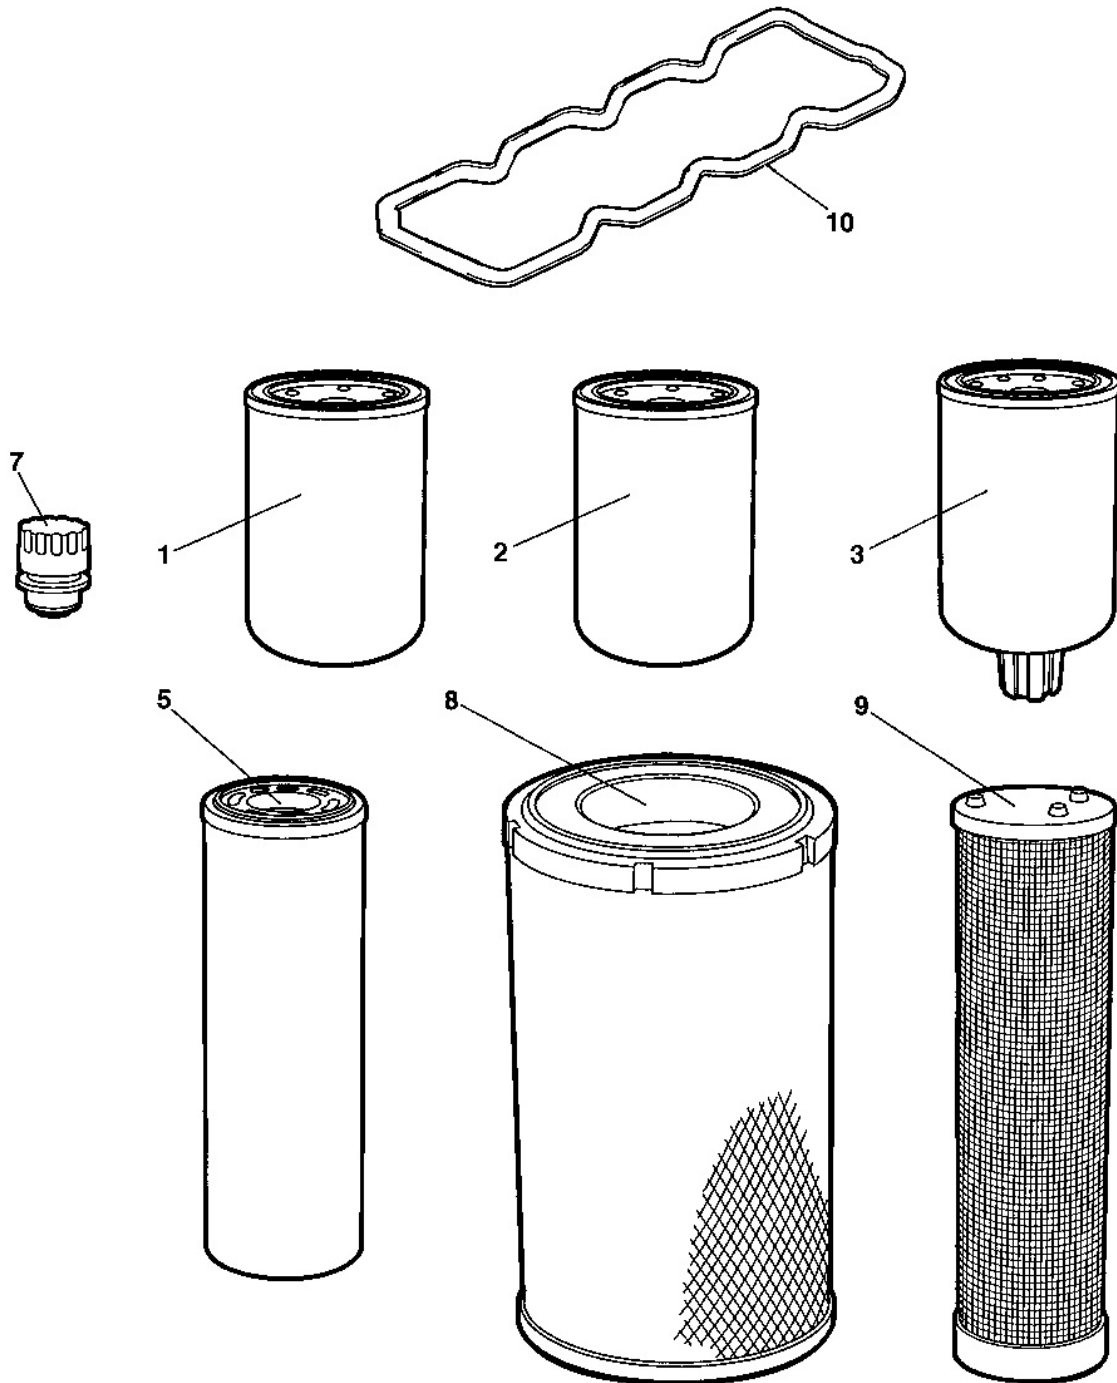

Service, repair and wear part kits 4812155999 Service kit 1000 h, QSB 4.5 T3

Dynapac Cp2700 (T3) Spare Parts Catalogue

Full download: <http://manualplace.com/download/dynapac-cp2700-t3-spare-parts-catalogue/>

Spare parts list

CP2700 Tier 3 s/n 10000502x0B003898 -

Item	Part No.	Name	Qty	L
0	4812155999	Service kit 1000 h, QSB 4.5 T3	1	
1	4700945145	Oil filter element	1	
2	4700945624	Fuel filter	1	
3	4700945147	Fuel prefilter	1	
5	4700372229	Hydraulic oil filter element	2	
7	4700391026	Ventilating filter	1	B
8	4700390995	Air filter element, outside	1	
9	4700390994	Air filter element, inside	1	
10	4700945760	Gasket, valve cover	1	

Comments for Page: 4812155999 Service kit 1000 h, QSB 4.5 T3

(L)OCAL REMARKS

B | en_US | Ventilated oil cap for the hydraulic oil tank

Refer to Parts Online for the most up to date information. The printed information might be outdated.

Mon Jun 01 07:43:54 MDT 2015