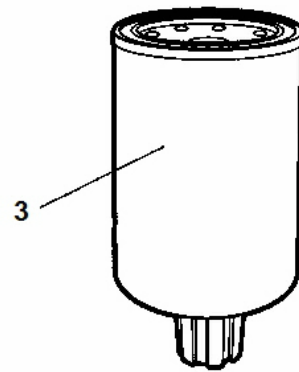

Service, repair and wear part kits 4812101896 Service kit 250 / 750 h , QSB 4.5 T3

Item	Part No.	Name	Qty	L
0	4812101896	Service kit 250 / 750 h , QSB 4.5 T3	1	
1	4700945145	Oil filter element	1	
2	4700945624	Fuel filter	1	
3	4700945147	Fuel prefilter	1	
4	4812100497	Air dryer filter element	1	1

Comments for Page: 4812101896 Service kit 250 / 750 h , QSB 4.5 T3

(L)OCAL REMARKS

1 | en_US | This air filter is only used when it's assembled the air on the run