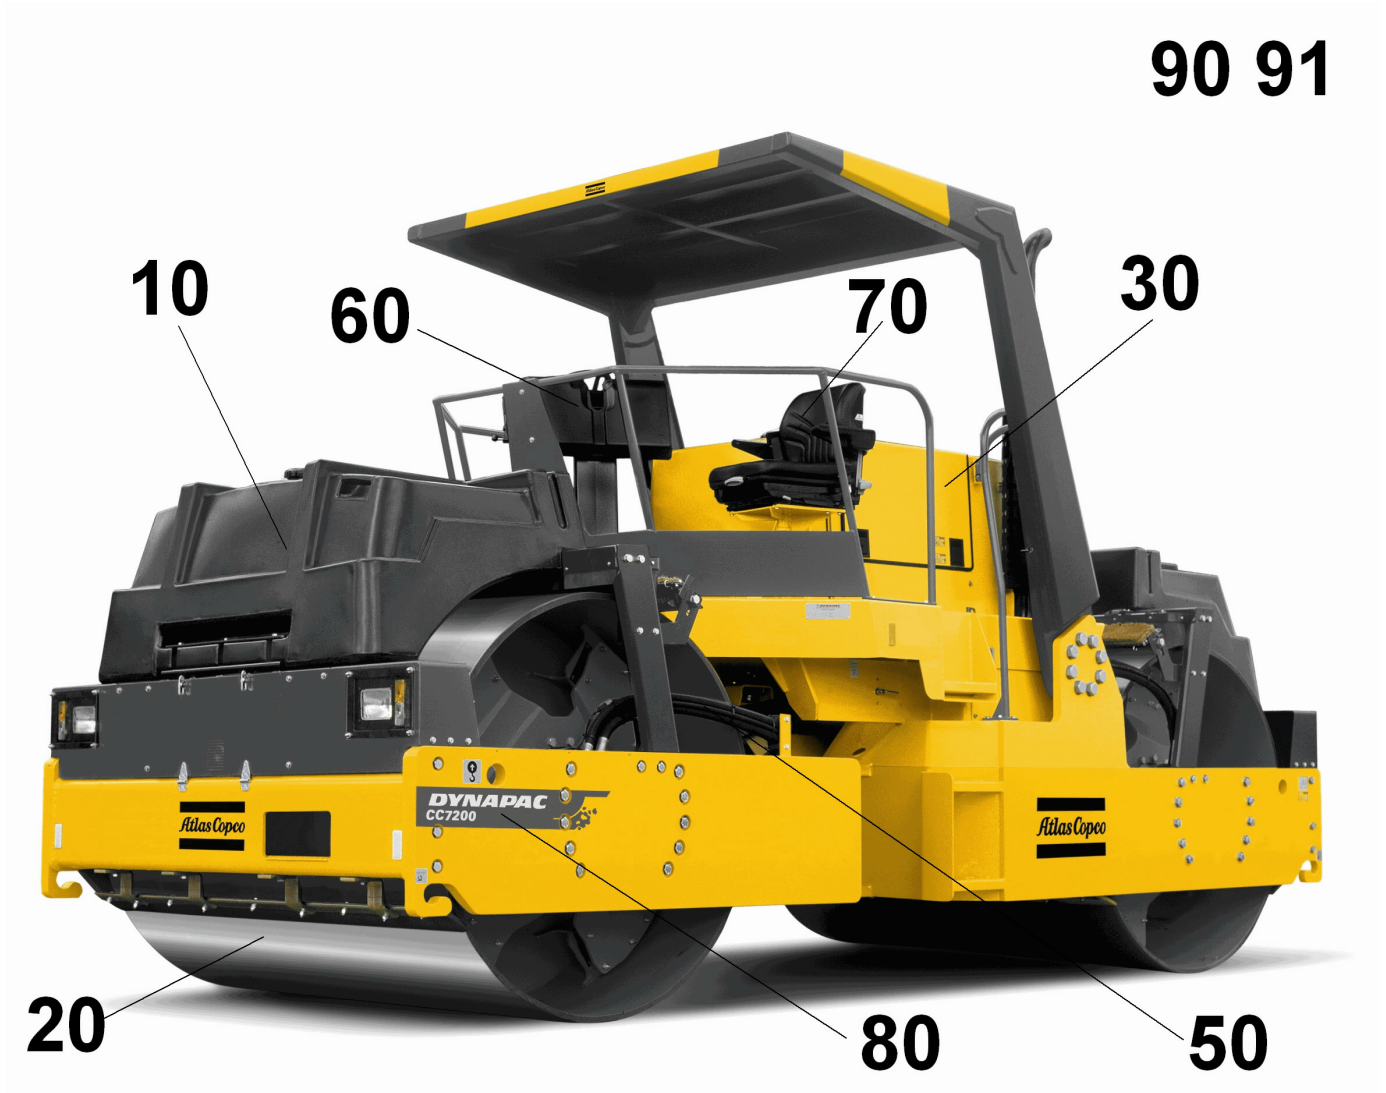

CC7200 IIIA s/n 10000325xFA015899 - CC7200 IIIA SN 10000325xFA015899 -

Refer to the Parts Online web page for most up-to-date information. The printed information might be outdated.

Item	Part No.	Name	Qty	L	SN INFO
0	-	Service kits	1		
0	-	Repair kits	1		
10	-	Frame	1		
20	-	Drum	1		
30	-	Engine	1		
50	-	Hydraulic system	1		
60	-	Electrical equipment	1		
70	-	Drivers platform	1		
80	-	Decals	1		
90	-	Standard equipment	1		
91	-	Optional equipment	1