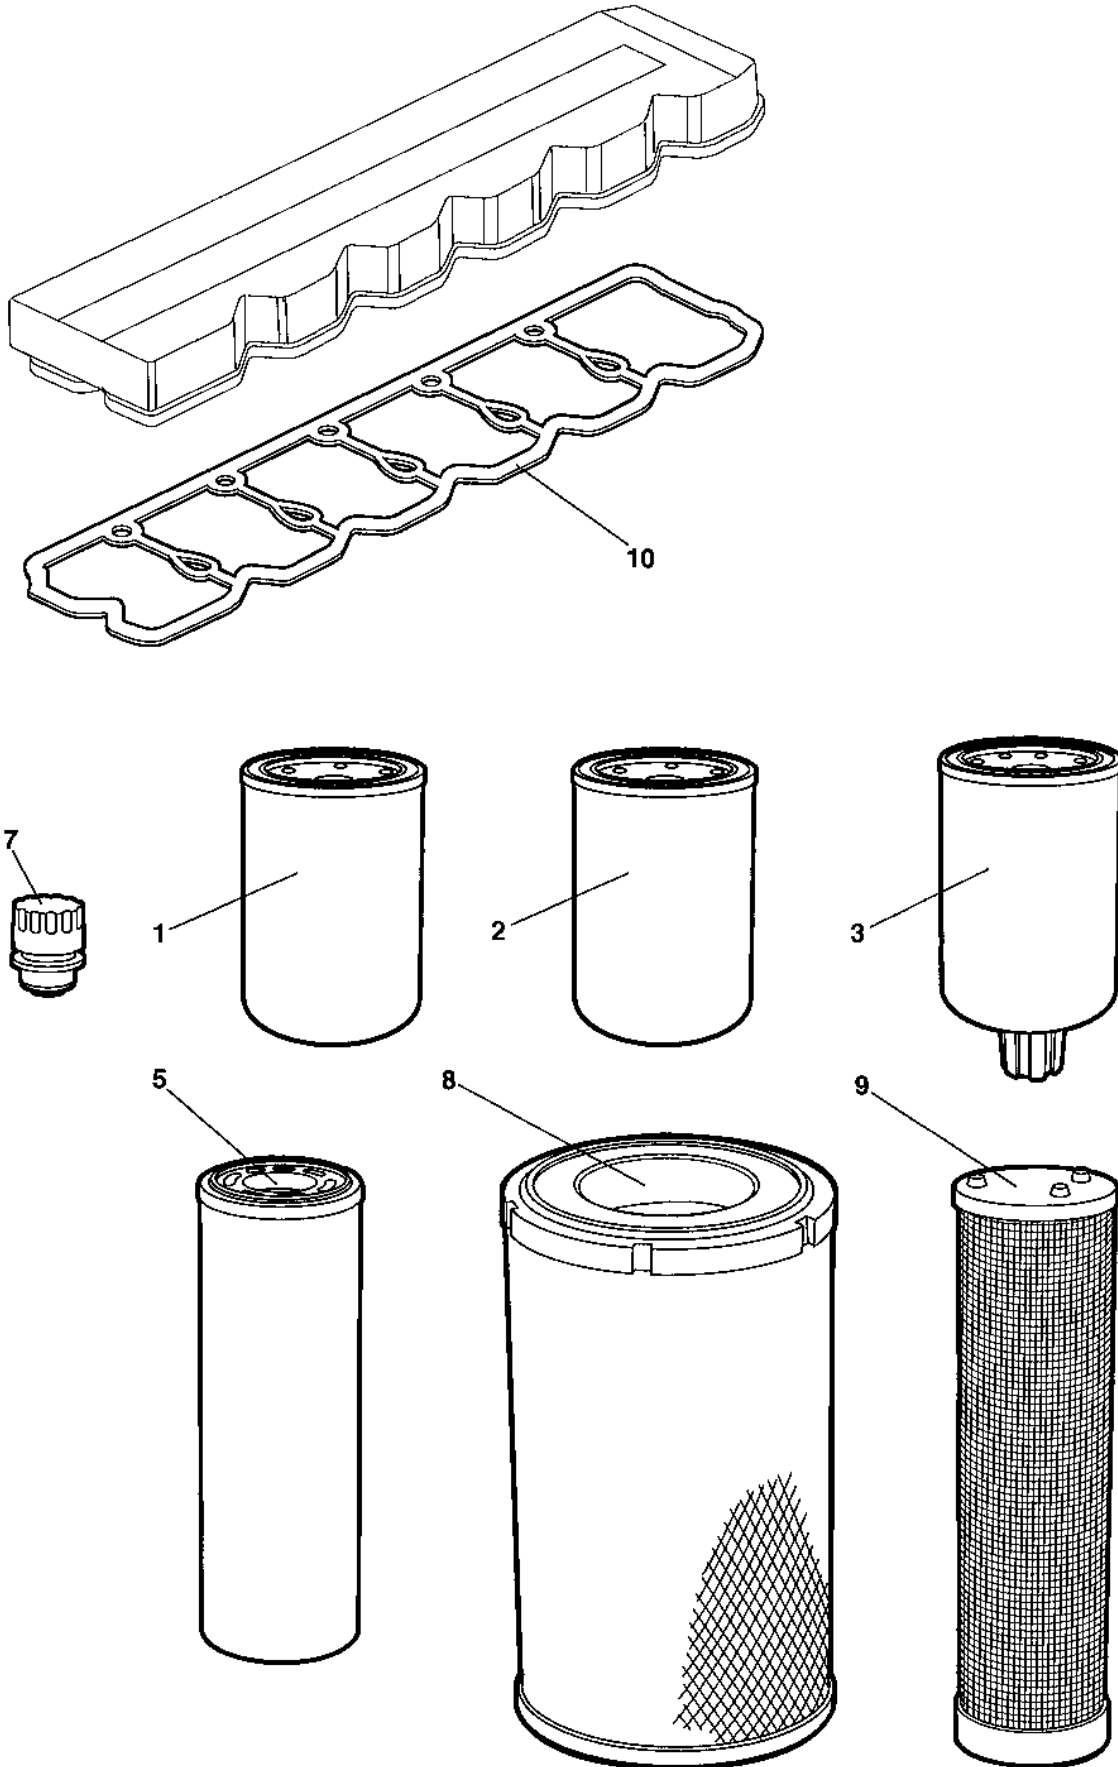

Item	Part No.	Name	Qty	L	SN INFO
0	4700945223	Service kit 50 h			
1	4700939082	Oil filter	1		
2	4700945146	Fuel filter element	1		
3	4700945147	Fuel prefilter	1		
5	4700372229	Hydraulic oil filter element	2		

Service kits 4700950325 Service kit 500 h

Refer to the Parts Online web page for most up-to-date information. The printed information might be outdated.