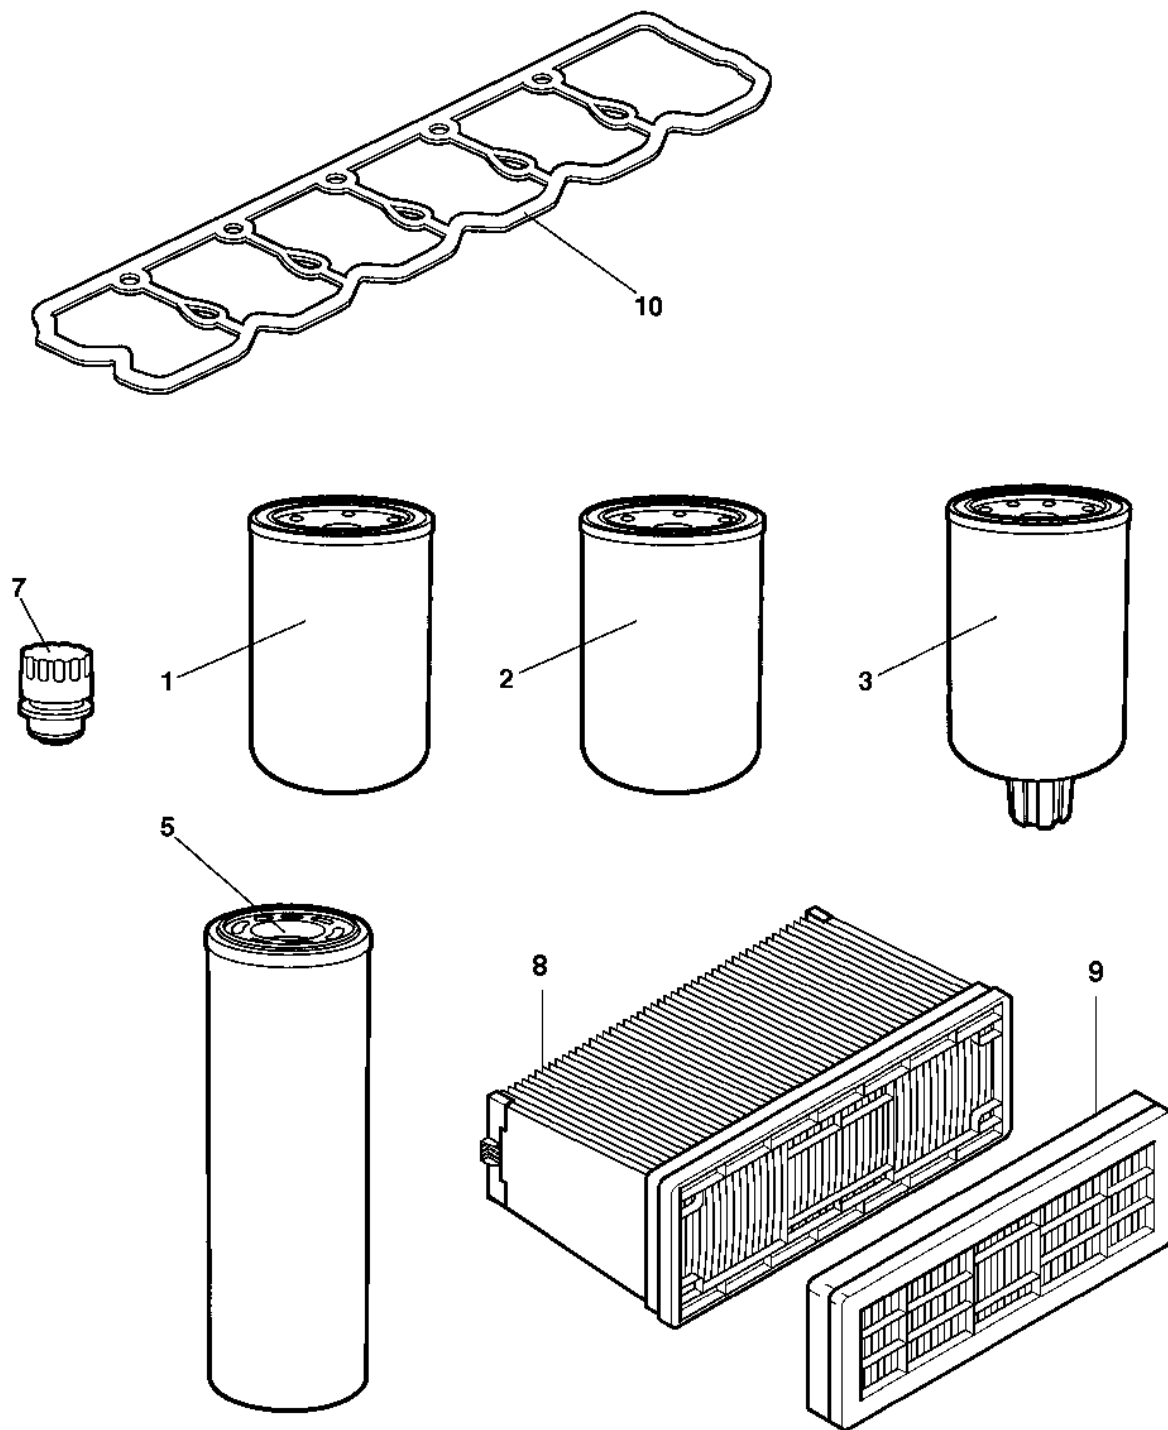

Item	Part No.	Name	Qty	L	SN INFO
0	4812158072	Service kit 50 h			
1	4700939082	Oil filter	1		
2	4812041530	Fuel filter	1		
3	4812041531	Fuel prefilter	1		
5	4700372229	Hydraulic oil filter element	2		

Service kits 4812158073 Service kit 500 h

Refer to the Parts Online web page for most up-to-date information. The printed information might be outdated.