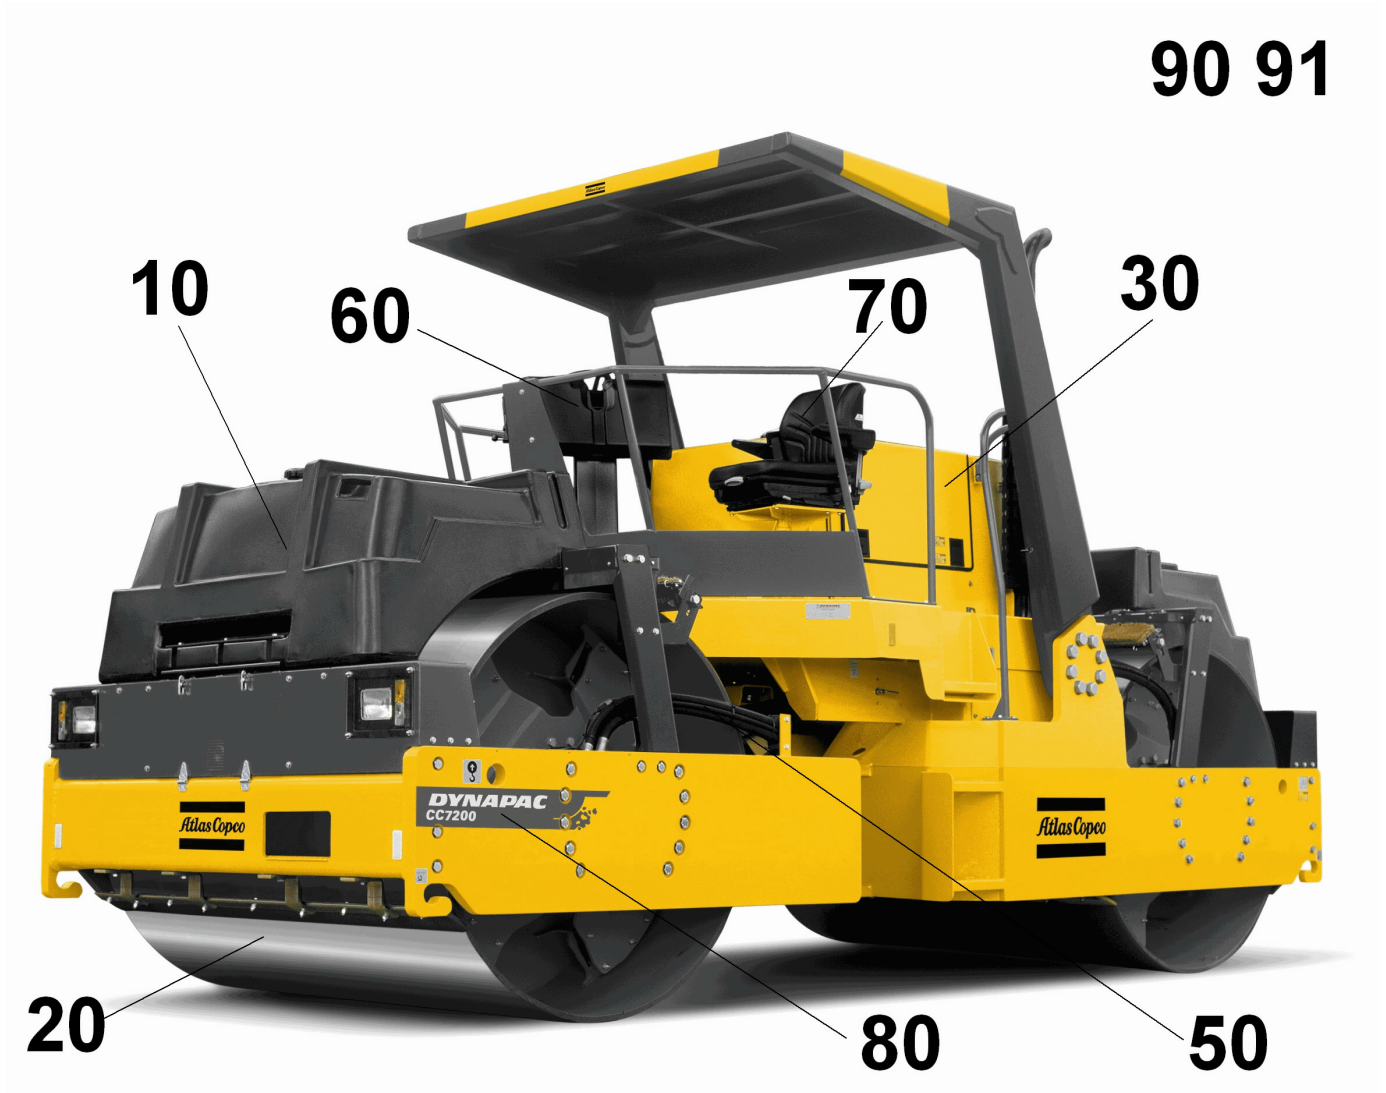

CC7200 IIIB SN 10000361x0A014104 - CC7200 SN 10000361x0A014104 -

Refer to the Parts Online web page for most up-to-date information. The printed information might be outdated.

Item	Part No.	Name	Qty	L	SN INFO
0	-	Service kits	1		
0	-	Repair kits	1		
10	-	Frame	1		
20	-	Drum	1		
30	-	Engine	1		
50	-	Hydraulic system	1		
60	-	Electrical equipment	1		
70	-	Drivers platform	1		
80	-	Decals	1		
90	-	Standard equipment	1		
91	-	Optional equipment	1