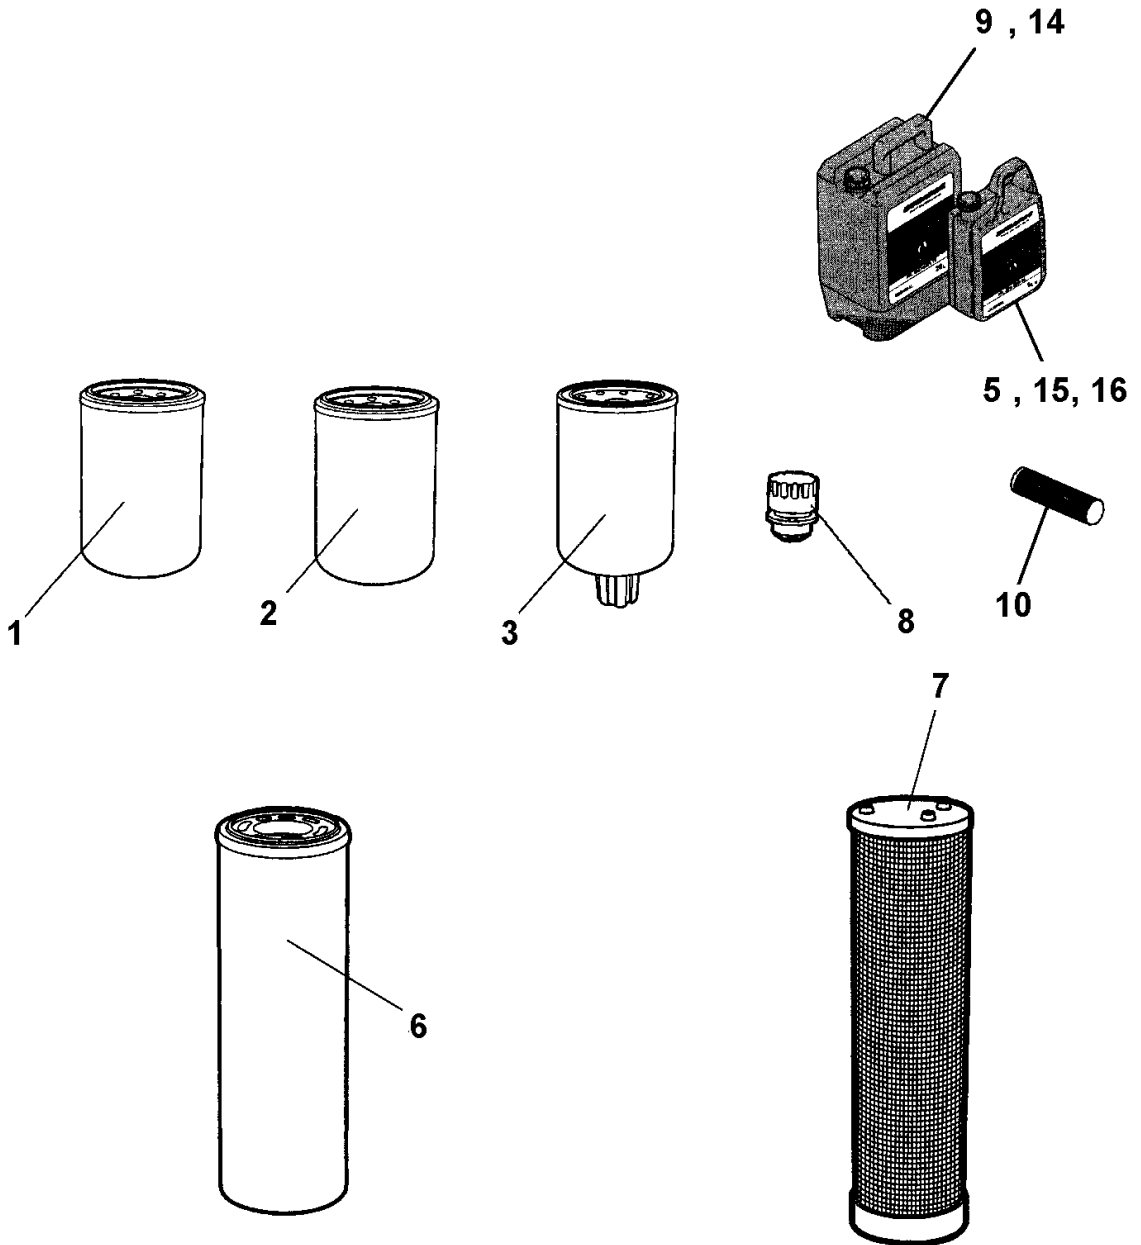

Item	Part No.	Name	Qty	L	SN INFO
0	-	Service kits	1		
0	-	Repair kits	1		
1	-	Frame	1		
2	-	Drum	1		
3	-	Engine	1		
5	-	Hydraulic system	1		
6	-	Electrical equipment	1		
7	-	Drivers platform	1		
8	-	Decals	1		
10	-	Optional equipment	1		

Service kits 4812159352 Service kit, 50h Plus