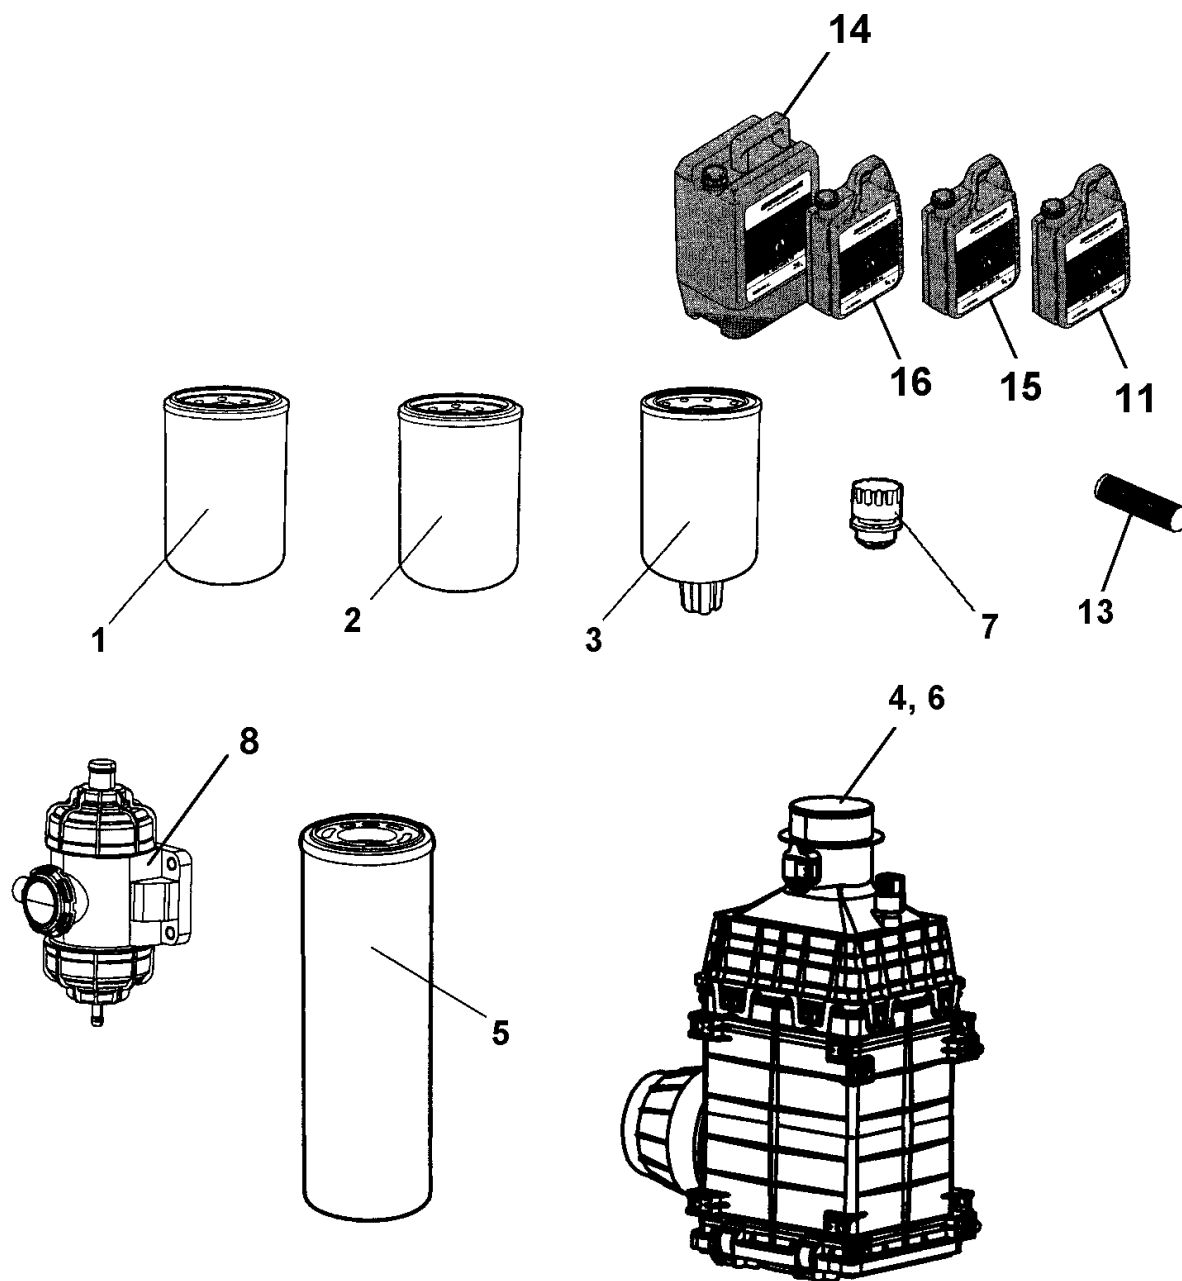

Item	Part No.	Name	Qty	L	SN INFO
0	4812159354	Service kit, 500h Plus Cummins QSB 4.5			
1	4700939082	Oil filter	1		
2	4700935969	Fuel filter w. water separator	1		
3	4812041531	Fuel prefilter	1		
4	4812159185	Air filter element	1		
11	5580020624	Engine oil 100 / 5 ltr.	3		

Service kits 4812159355 Service kit, 1000h Cummins QSB 4.5

Refer to Parts Online for the most up to date information. The printed information might be outdated.

Fri Mar 06 03:18:16 MST 2015