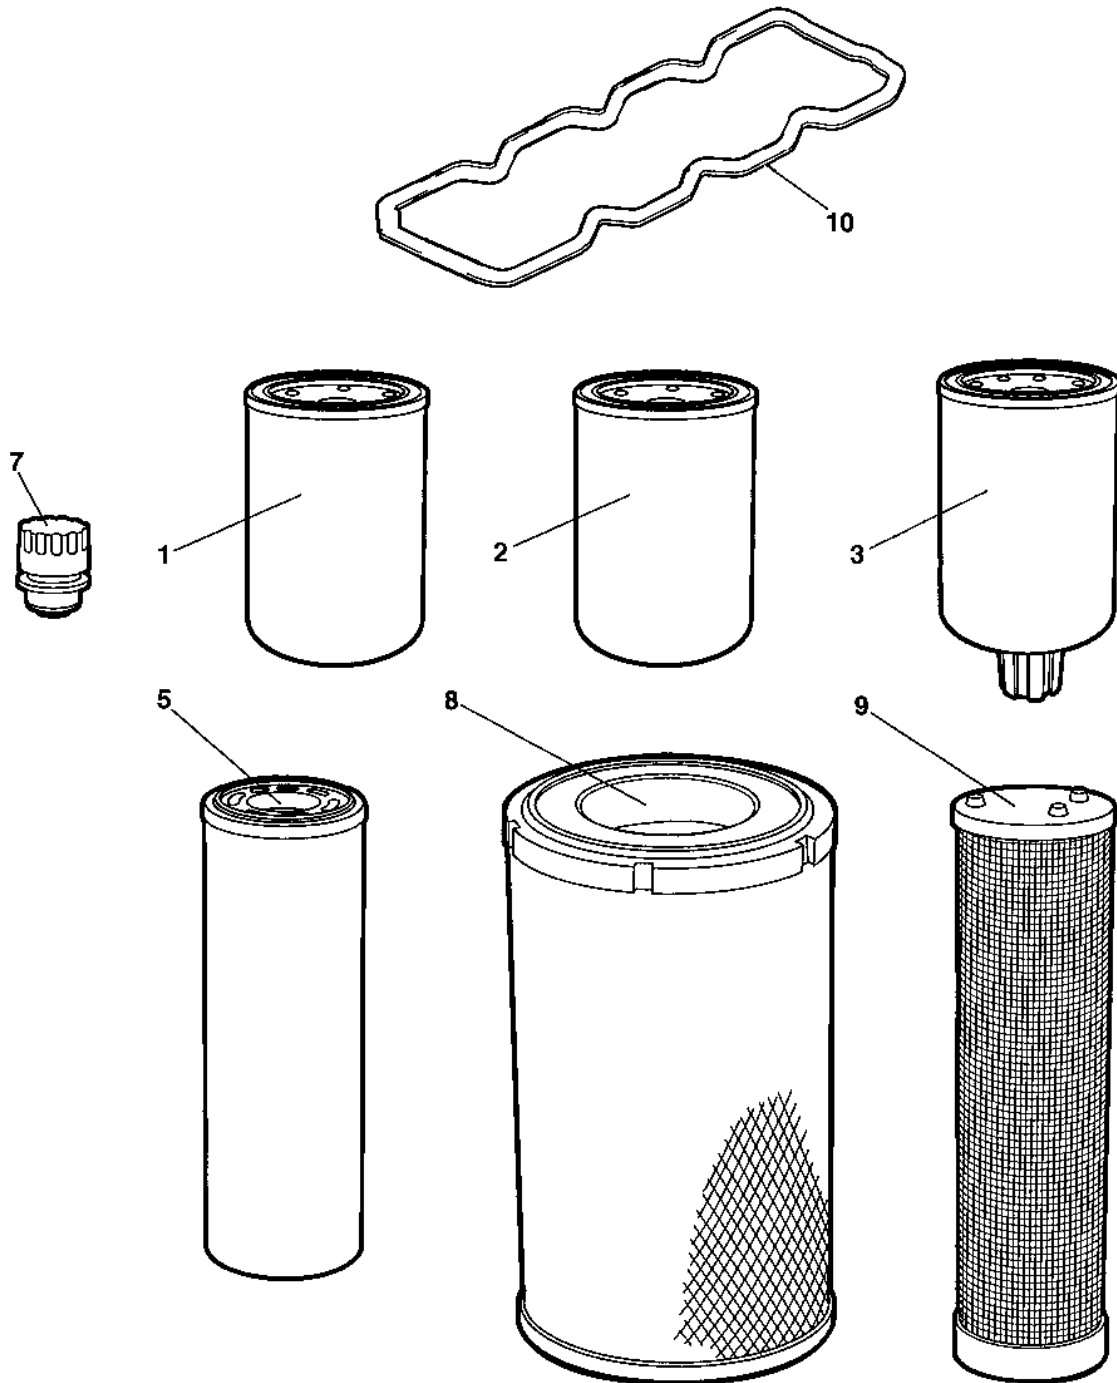

Item	Part No.	Name	Qty	L	SN INFO
0	4700945806	Service kit 500 h, Cummins QSB 4.5 T3			
1	4700945145	Oil filter element	1		
2	4700945624	Fuel filter	1		
3	4700945147	Fuel prefilter	1		

Service kits, To SN 0A012958 4700945807 Service kit 1000 h, Cummins QSB 4.5 T3