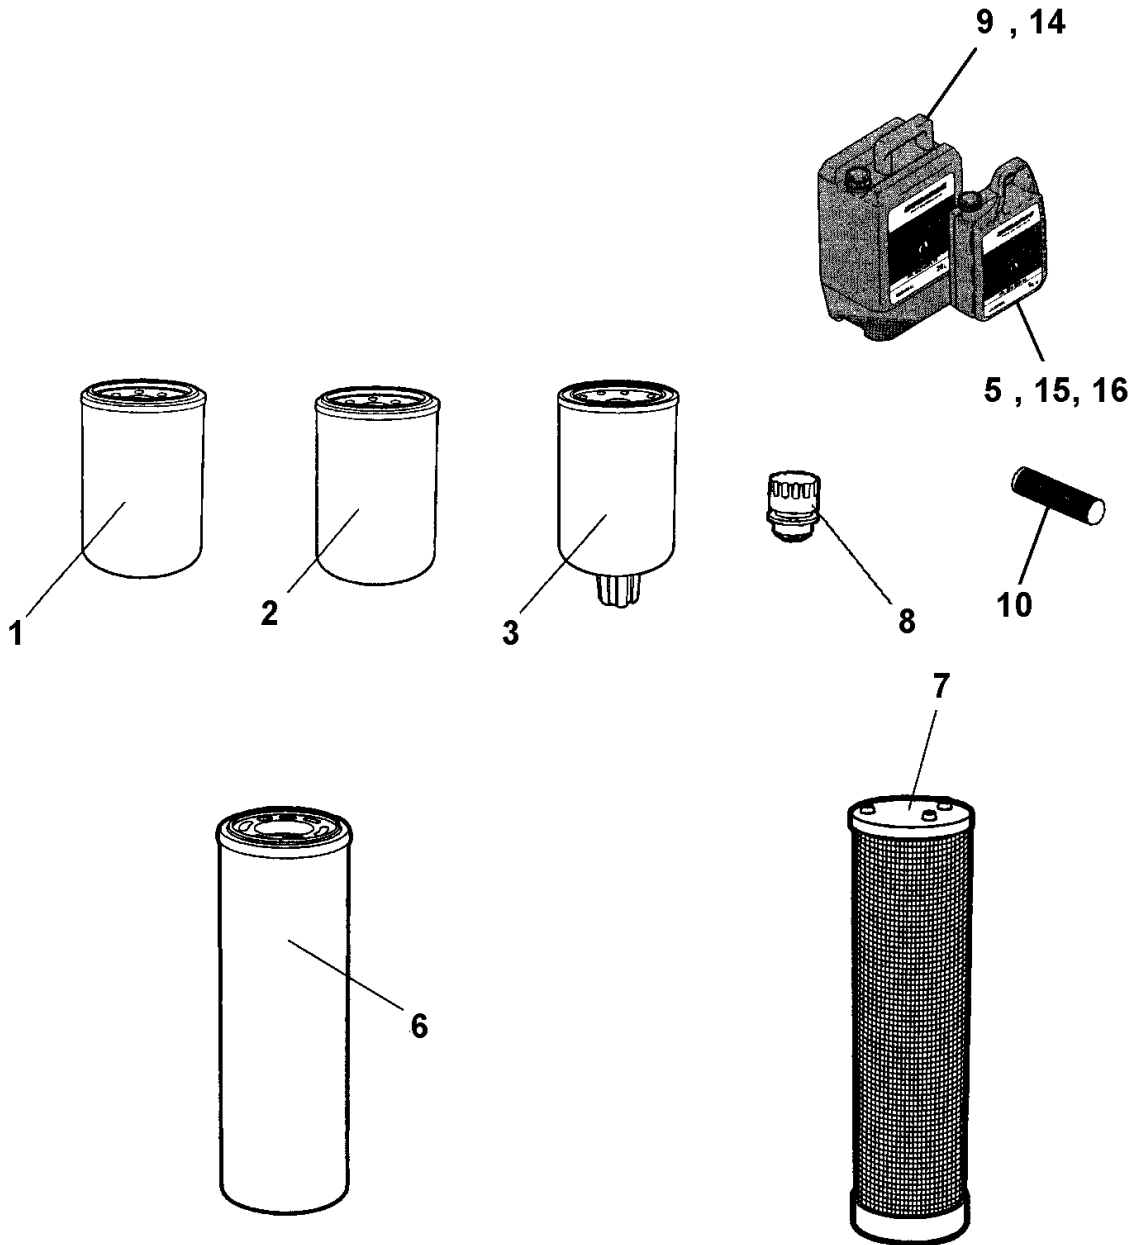

Item	Part No.	Name	Qty	L	SN INFO
1	-	Service kits			
2	-	Repair kits			
10	-	Frame			
20	-	Drum			
30	-	Engine			
50	-	Hydraulic system			
60	-	Electrical equipment			
70	-	Drivers platform			
80	-	Decals			
90	-	Optional equipment			

Service kits 4812159352 Service kit, 50h Plus