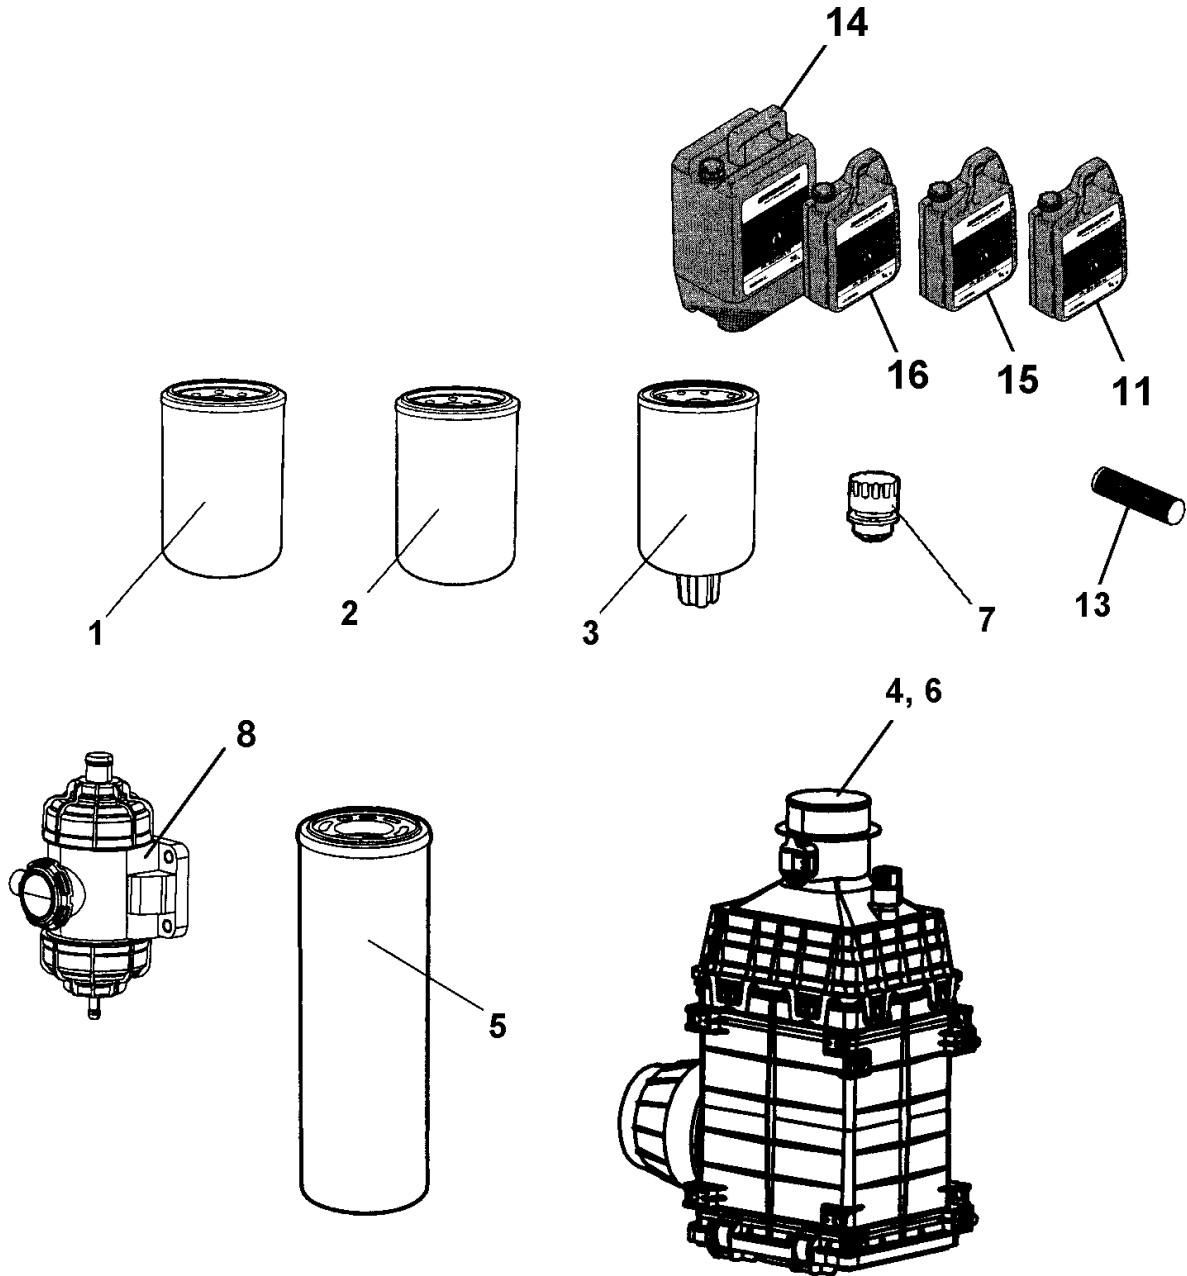

Service kits 4812159355 Service kit, 1000h Cummins QSB 4.5

Refer to Parts Online for the most up to date information. The printed information might be outdated.

Tue Mar 10 03:26:23 MDT 2015

Item	Part No.	Name	Qty	L	SN INFO
0	4812159355	Service kit, 1000h Cummins QSB 4.5			
1	4700939082	Oil filter	1		
2	4700935969	Fuel filter w. water separator	1		
3	4812041531	Fuel prefilter	1		
4	4812159185	Air filter element	1		
5	4812112262	Hydraulic oil filter element	1		
6	4812158191	Safety filter element	1		
7	4700391026	Ventilating filter	1