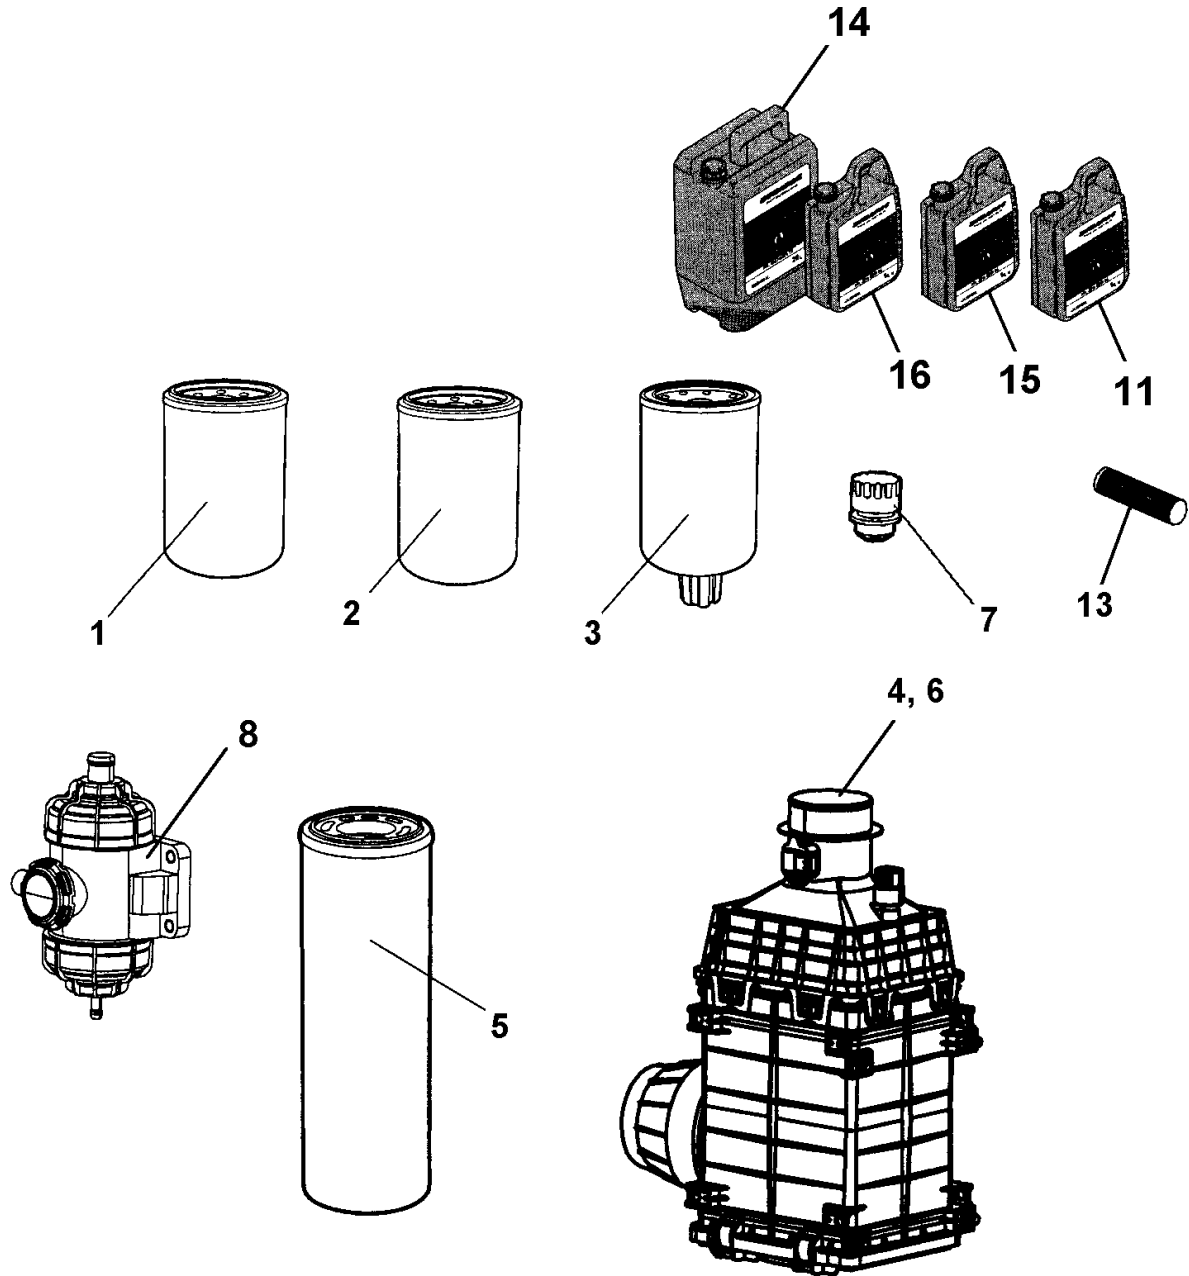

Item	Part No.	Name	Qty	L	SN INFO
0	4812159355	Service kit, 1000h Cummins QSB 4.5			
1	4700939082	Oil filter	1		
2	4700935969	Fuel filter w. water separator	1		
3	4812041531	Fuel prefilter	1		
4	4812159185	Air filter element	1		
5	4812112262	Hydraulic oil filter element	1		
6	4812158191	Safety filter element	1		
7	4700391026	Ventilating filter	1		

Service kits 4812159356 Service kit, 1000h Plus Cummins QSB 4.5

Refer to Parts Online for the most up to date information. The printed information might be outdated.

Tue Mar 10 03:26:23 MDT 2015