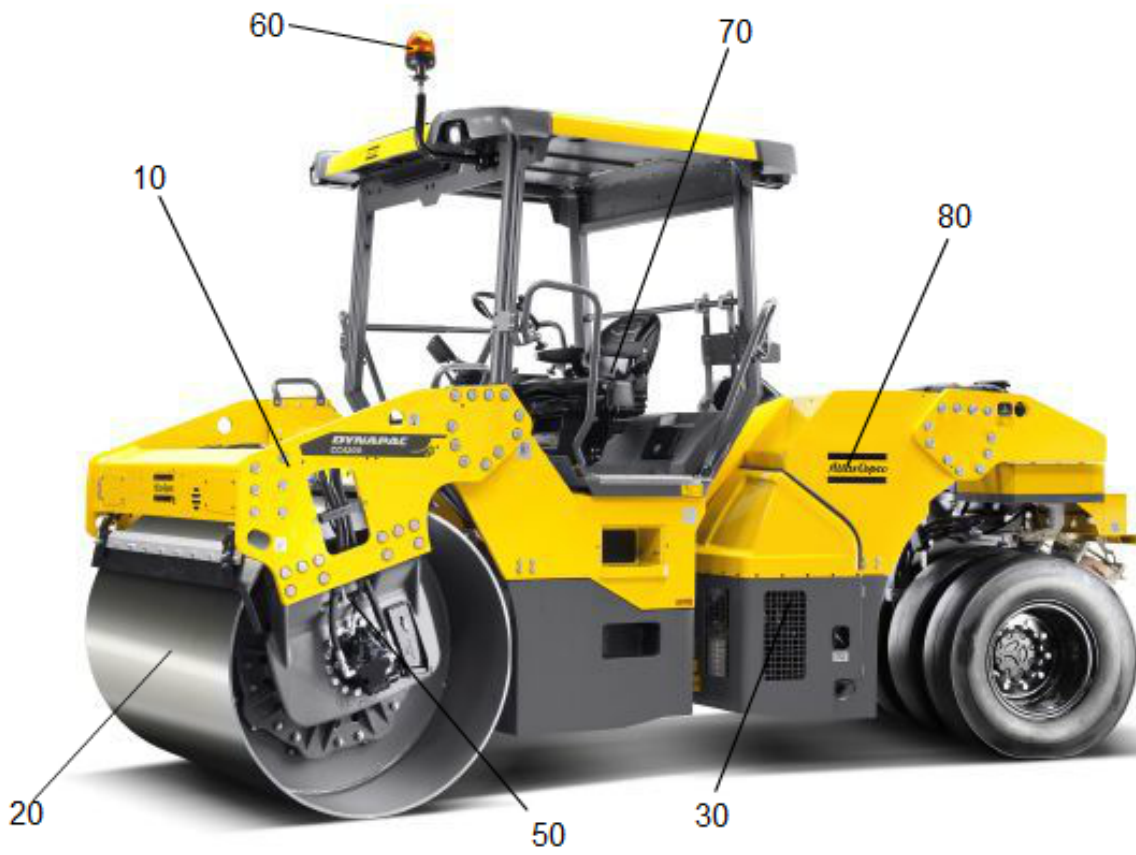

Item	Part No.	Name	Qty	L	SN INFO
1	-	Service kits			
2	-	Repair kits			
10	-	Frame			
20	-	Drum			
30	-	Engine			
50	-	Hydraulic system			
60	-	Electrical equipment			
70	-	Drivers platform			
80	-	Decals			
90	-	Optional equipment			