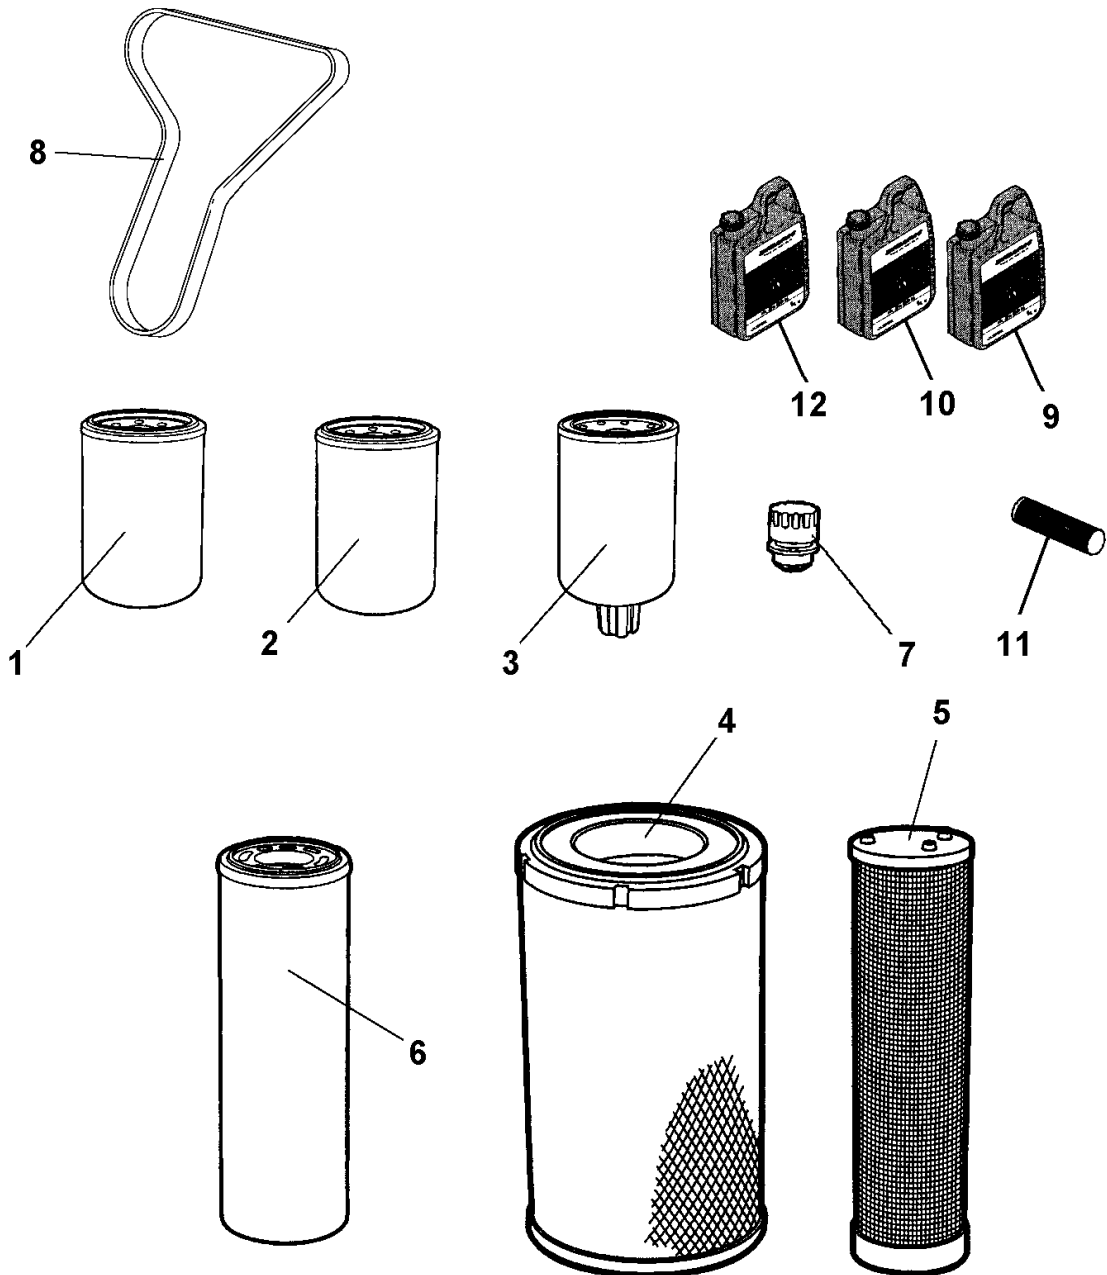

Item	Part No.	Name	Qty	L	SN INFO
-	4812159381	Service kit, 500h			
1	4700939515	Oil filter	1		
2	4812159195	Fuel filter element	1		
3	4812159376	Fuel pre-filter element	1		
4	4700392088	Main filter element	1		

Service kits 4812159382 Service kit, 500h Plus

Refer to Parts Online for the most up to date information. The printed information might be outdated.

Mon Nov 28 15:49:58 UTC 2016