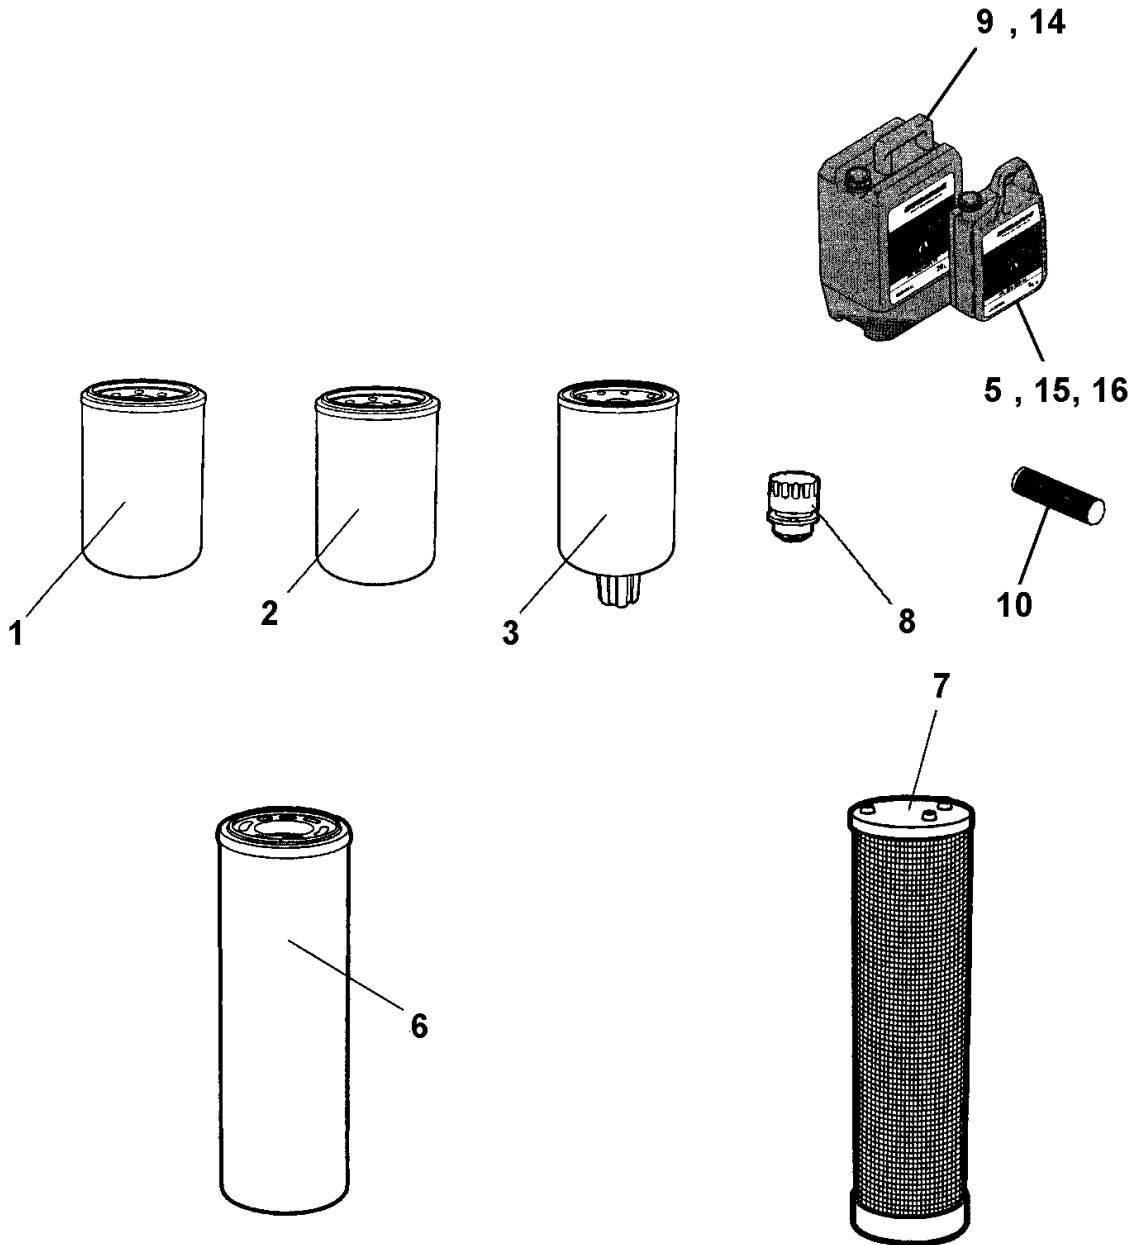

Item	Part No.	Name	Qty	L	SN INFO
0	-	Service kits	1		
0	-	Repair kits	1		
1	-	Frame	1		
2	-	Drum	1		
3	-	Engine	1		
5	-	Hydraulic system	1		
6	-	Electric equipment	1		
7	-	Drivers platform	1		
8	-	Decals	1		
10	-	Optional equipment	1		

Service kits 4812159352 Service kit, 50h Plus