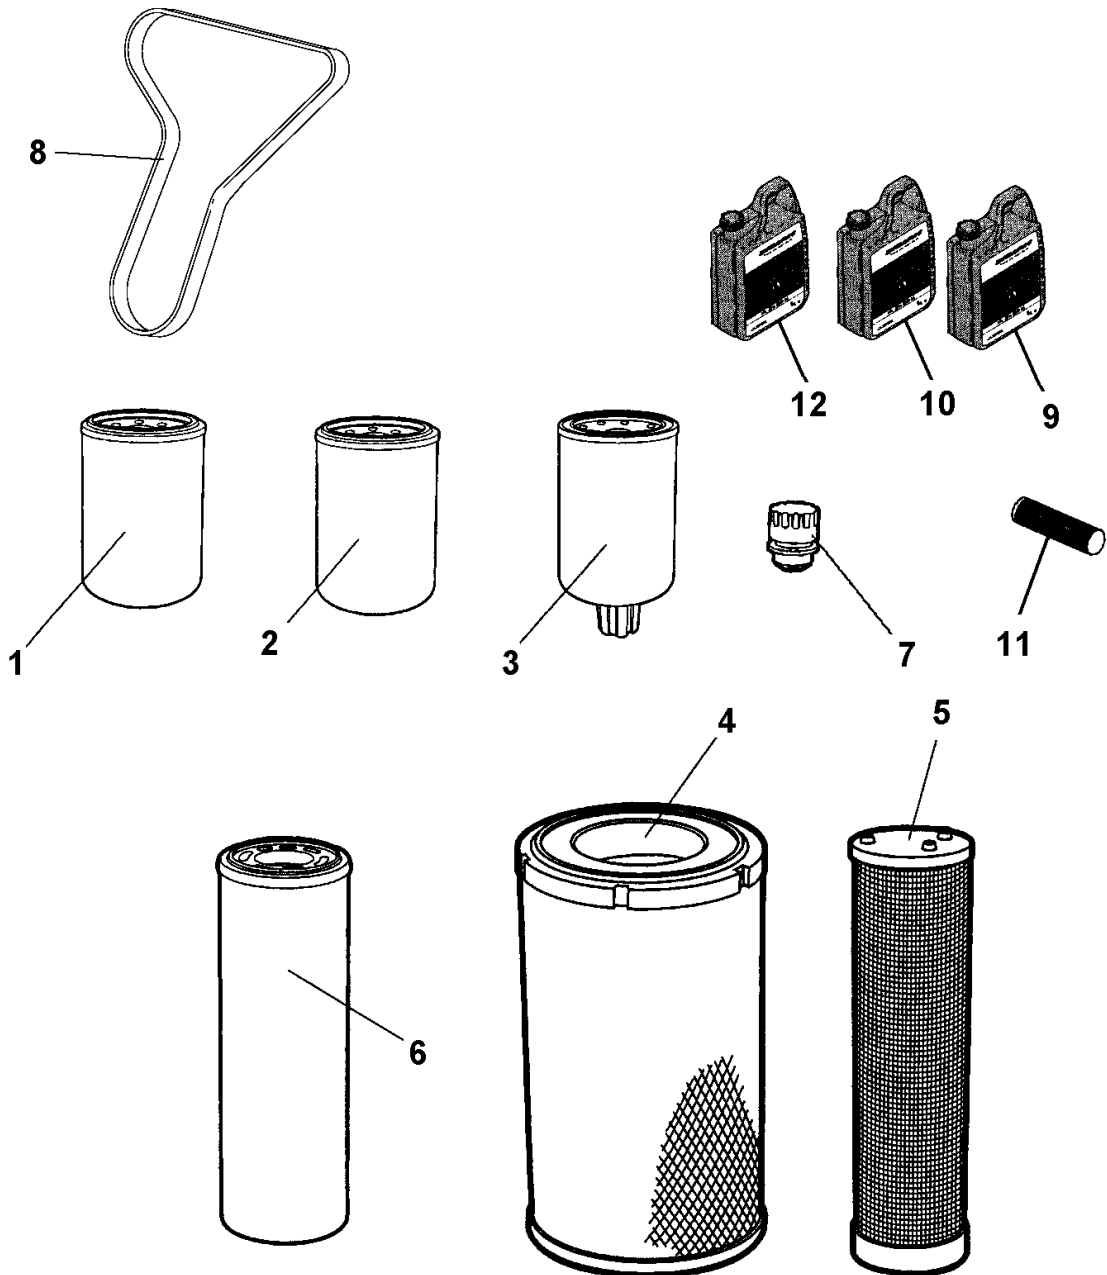

Item	Part No.	Name	Qty	L	SN INFO
-	4812159382	Service kit, 500h Plus			
1	4700939515	Oil filter	1		
2	4812159195	Fuel filter element	1		
3	4812159376	Fuel pre-filter element	1		
4	4700392088	Main filter element	1		
9	5580020624	Engine oil 100 / 5 ltr.	2		

Service kits 4812159383 Service kit, 1000h

Refer to Parts Online for the most up to date information. The printed information might be outdated.

Mon Nov 28 15:49:59 UTC 2016