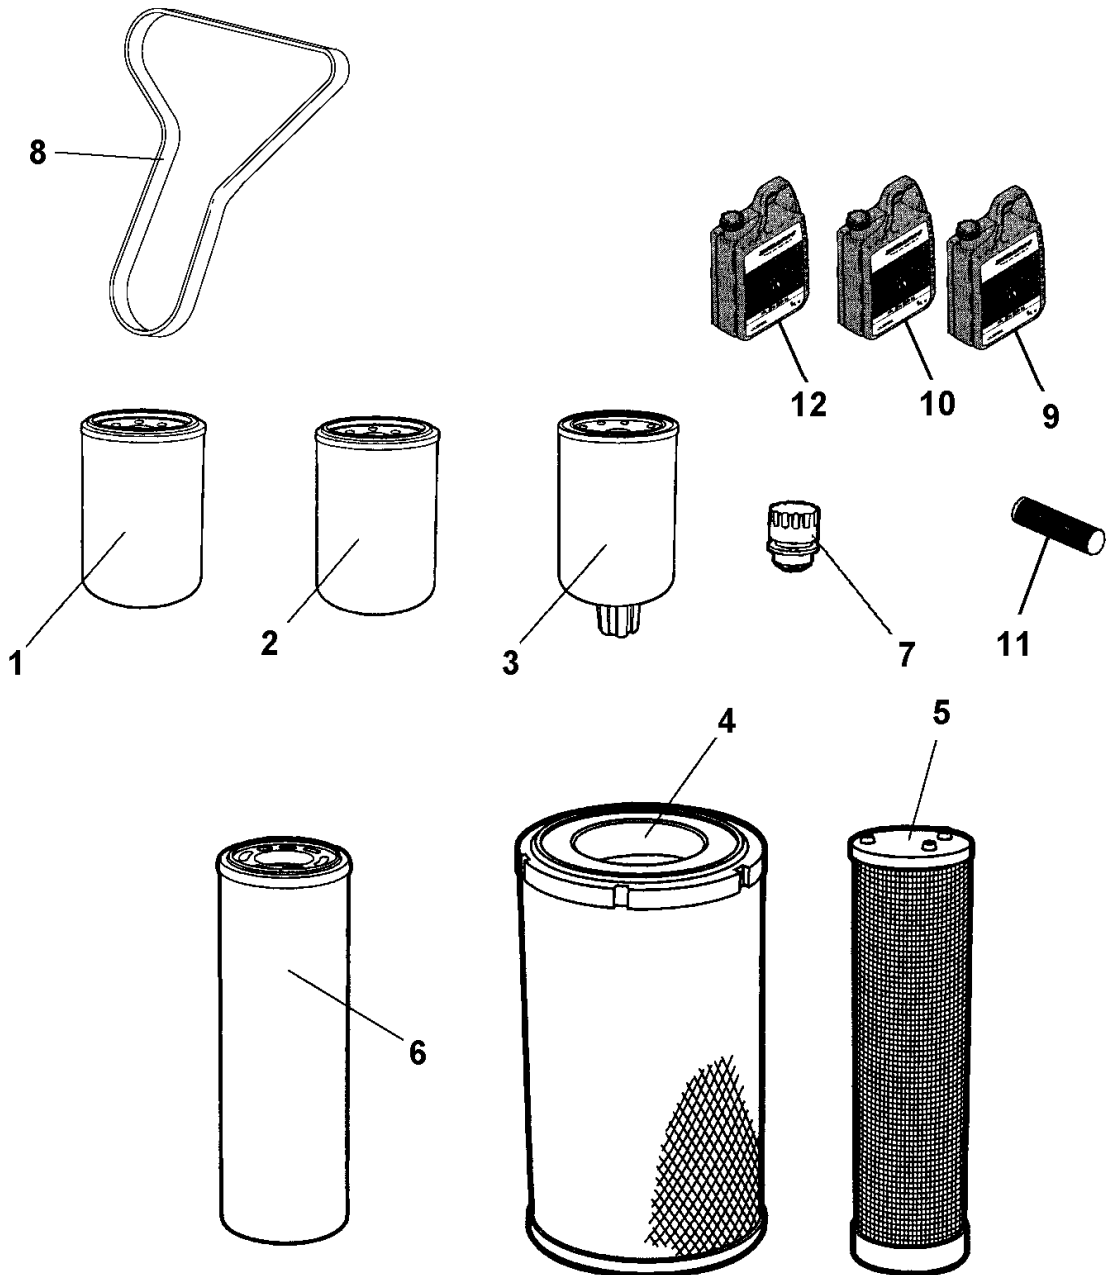

Item	Part No.	Name	Qty	L	SN INFO
-	4812159352	Service kit, 50h Plus			
6	4812112262	Hydraulic oil filter element	1		
16	4812008274	AC Fluid Gearbox 100 / 5 ltr.	1		

Service kits 4812159381 Service kit, 500h

Refer to Parts Online for the most up to date information. The printed information might be outdated.

Mon Nov 28 15:49:58 UTC 2016