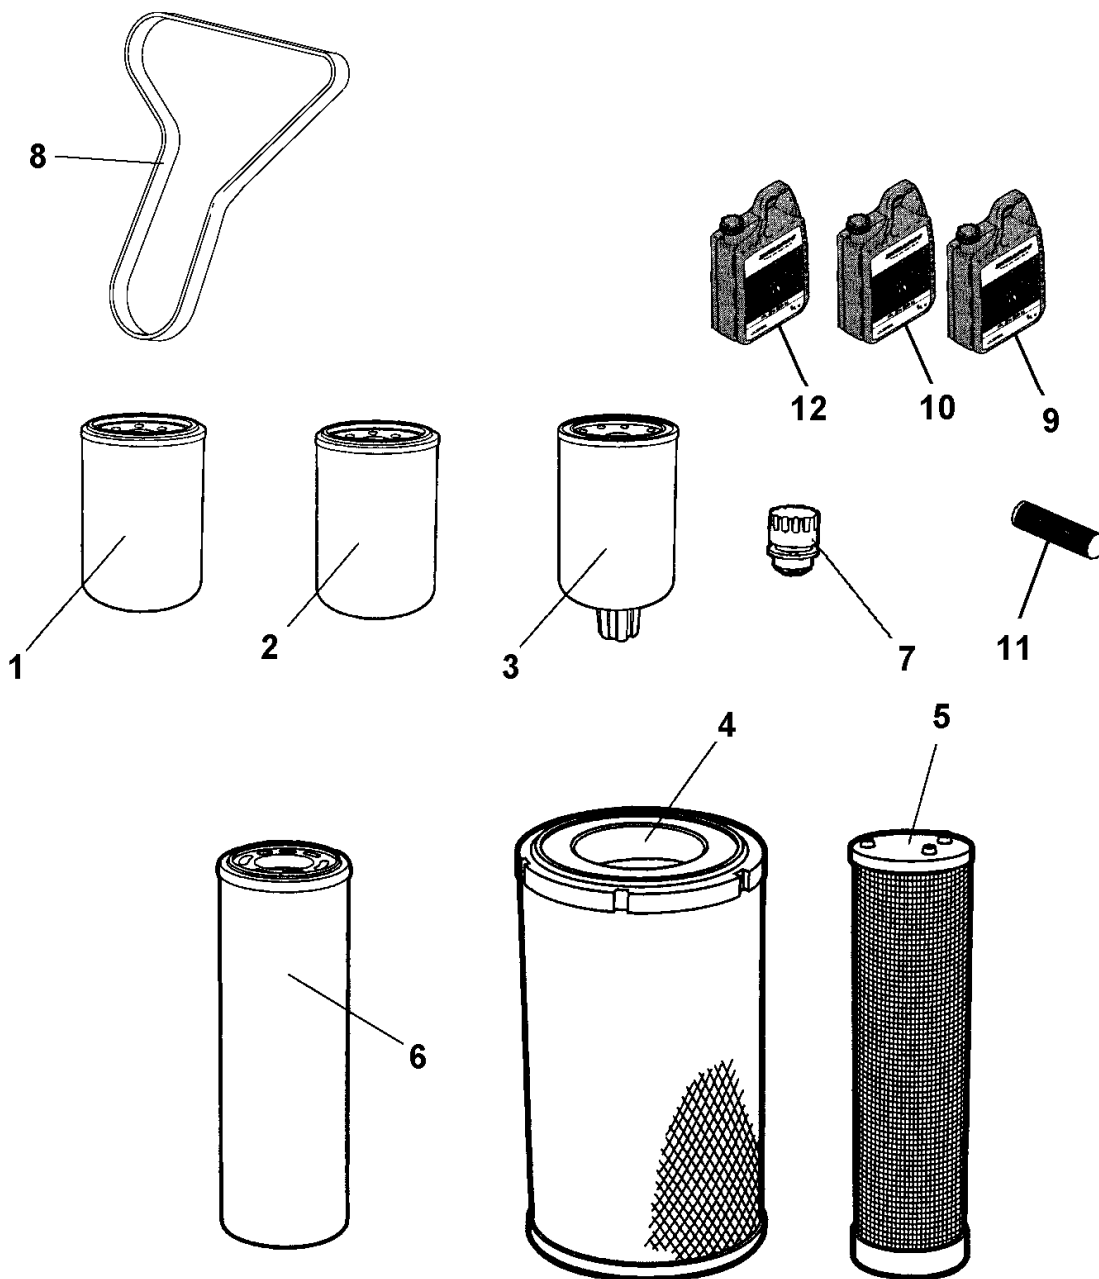

Item	Part No.	Name	Qty	L	SN INFO
-	4812159383	Service kit, 1000h			
1	4700939515	Oil filter	1		
2	4812159195	Fuel filter element	1		
3	4812159376	Fuel pre-filter element	1		
4	4700392088	Main filter element	1		
5	4700392089	Safety filter element	1		
6	4812112262	Hydraulic oil filter element	1		
7	4700391026	Ventilating filter	1		
8	4812159377	V-belt	1		

Service kits 4812159384 Service kit, 1000h Plus

Refer to Parts Online for the most up to date information. The printed information might be outdated.

Mon Nov 28 15:49:59 UTC 2016